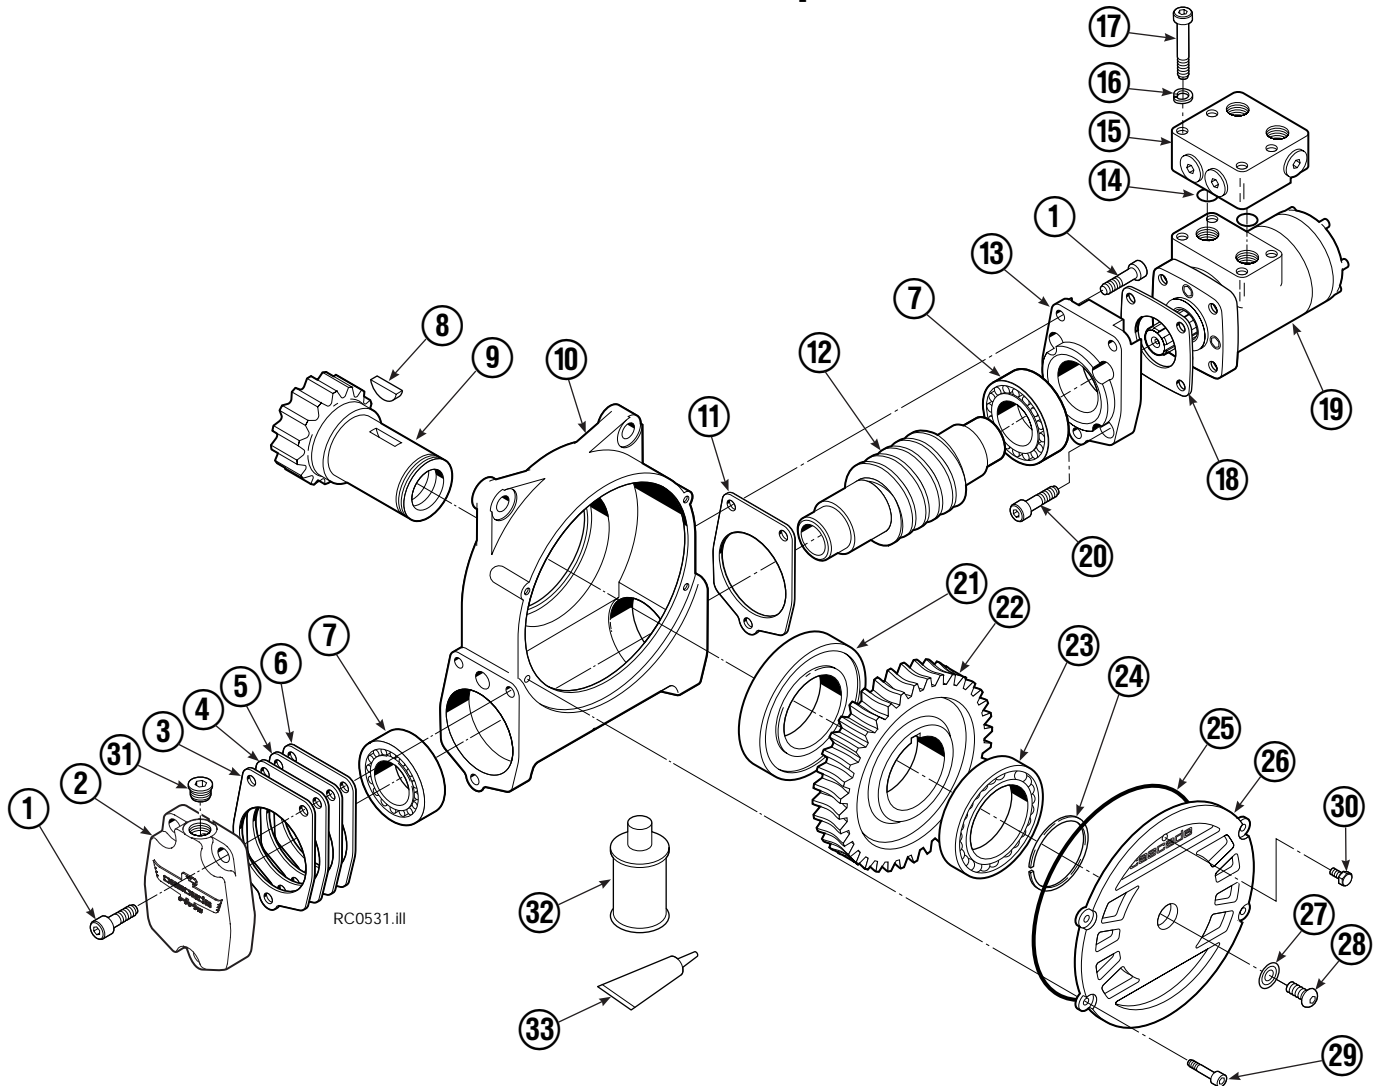

Drive Group

REF	QTY	PART NO.	DESCRIPTION	REF	QTY	PART NO.	DESCRIPTION
		670505	Drive Group with Motor	19	1	206392	Drive Motor ▲
1	6	769570	Capscrew, M12 x 25	20	4	4468	Capscrew, 3/8 NC x .75 GR8
2	1	211774	Cover	21	1	670580	Bearing
3	●	674513	Shim - .005 in. (blue)	22	1	676448	Worm Gear
4	●	670574	Shim - .010 in. (brown)	23	1	670581	Bearing
5	●	671757	Shim - .015 in. (pink)	24	1	7214	Snap Ring
6	●	671758	Shim - .020 in. (yellow)	25	1	643423	Gasket
7	1	670579	Bearing	26	1	215126	Cover
8	1	670582	Key	27	1	603680	Seal
9	1	670506	Pinion	28	1	783608	Capscrew, M12 x 16
10	1	211773	Housing	29	4	200882	Capscrew, M8 x 20
11	1	686465	Gasket	30	1	644010	Relief Fitting
12	1	676447	Worm	31	1	211251	Cap
13	1	670570	Adapter	32	1	656300	Gear Box Lube - 48 oz.
14	2	2705	O-Ring	33	1	668184	Sealant
15	1	670549	Check Valve			670578	Shim Service Kit (items 3-6, 11, 33)
16	4	6444	Lockwasher, 5/16			675637	Shim Service Kit (items 21, 33)
17	4	607059	Capscrew, 5/16 NC			675638	Shim Service Kit (items 3-7)
18	1	670575	Gasket			206394	Motor Kit (items 11,14,18,19,20,33)

● Quantity as required.

▲ See Drive Motor page for parts breakdown.

Reference: Common Parts Group 670564, SK-4690.