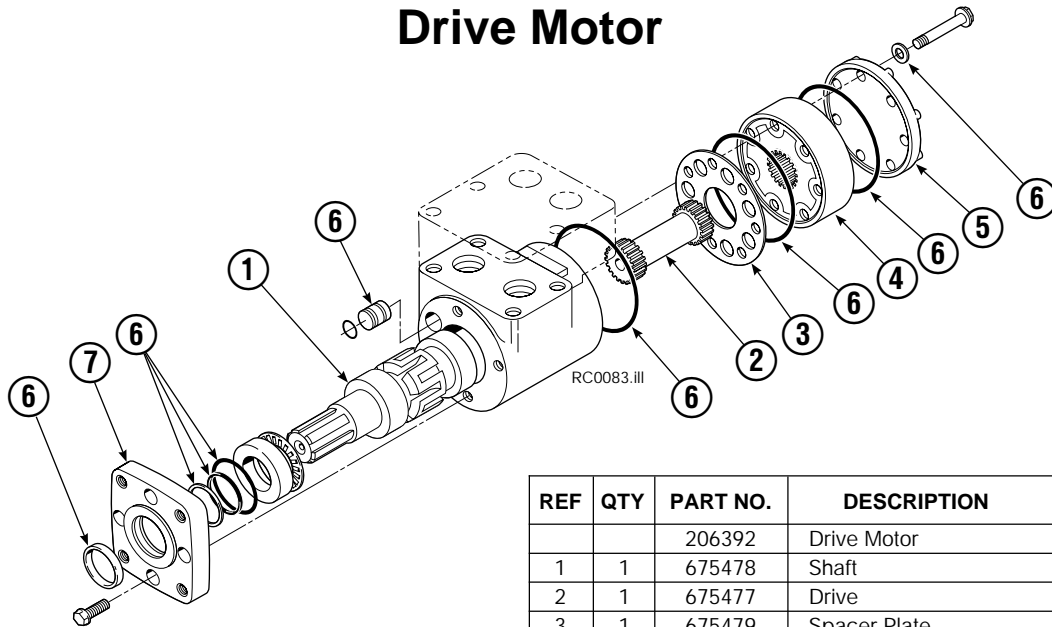

● See Drive Group page for parts breakdown.

Drive Group

REF	QTY	PART NO.	DESCRIPTION	REF	QTY	PART NO.	DESCRIPTION
		670505	Drive Group with Motor	19	1	206392	Drive Motor ▲
1	6	769570	Capscrew, M12 x 25	20	4	4468	Capscrew, 3/8 NC x .75 GR8
2	1	211774	Cover	21	1	670580	Bearing
3	●	674513	Shim - .005 in. (blue)	22	1	676448	Worm Gear
4	●	670574	Shim - .010 in. (brown)	23	1	670581	Bearing
5	●	671757	Shim - .015 in. (pink)	24	1	7214	Snap Ring
6	●	671758	Shim - .020 in. (yellow)	25	1	643423	Gasket
7	1	670579	Bearing	26	1	215126	Cover
8	1	670582	Key	27	1	603680	Seal
9	1	670506	Pinion	28	1	783608	Capscrew, M12 x 16
10	1	211773	Housing	29	4	200882	Capscrew, M8 x 20
11	1	686465	Gasket	30	1	644010	Relief Fitting
12	1	676447	Worm	31	1	211251	Cap
13	1	670570	Adapter	32	1	656300	Gear Box Lube - 48 oz.
14	2	2705	O-Ring	33	1	668184	Sealant
15	1	670549	Check Valve			670578	Shim Service Kit (items 3-6, 11, 33)
16	4	6444	Lockwasher, 5/16			675637	Shim Service Kit (items 21, 33)
17	4	607059	Capscrew, 5/16 NC			675638	Shim Service Kit (items 3-7)
18	1	670575	Gasket			206394	Motor Kit (items 11,14,18,19,20,33)

● Quantity as required.

▲ See Drive Motor page for parts breakdown.

Reference: Common Parts Group 670564, SK-4690.

Drive Motor

REF	QTY	PART NO.	DESCRIPTION
		206392	Drive Motor
1	1	675478	Shaft
2	1	675477	Drive
3	1	675479	Spacer Plate
4	1	675480	■ Gerotor Set (101-1768-007)
4	1	685075	■ Gerotor Set (101-1768-009)
5	1	675482	End Cap
6	1	206405	● Service Kit
7	1	685089	■ Flange (101-1768-007)
7	1	685090	■ Flange (101-1768-009)