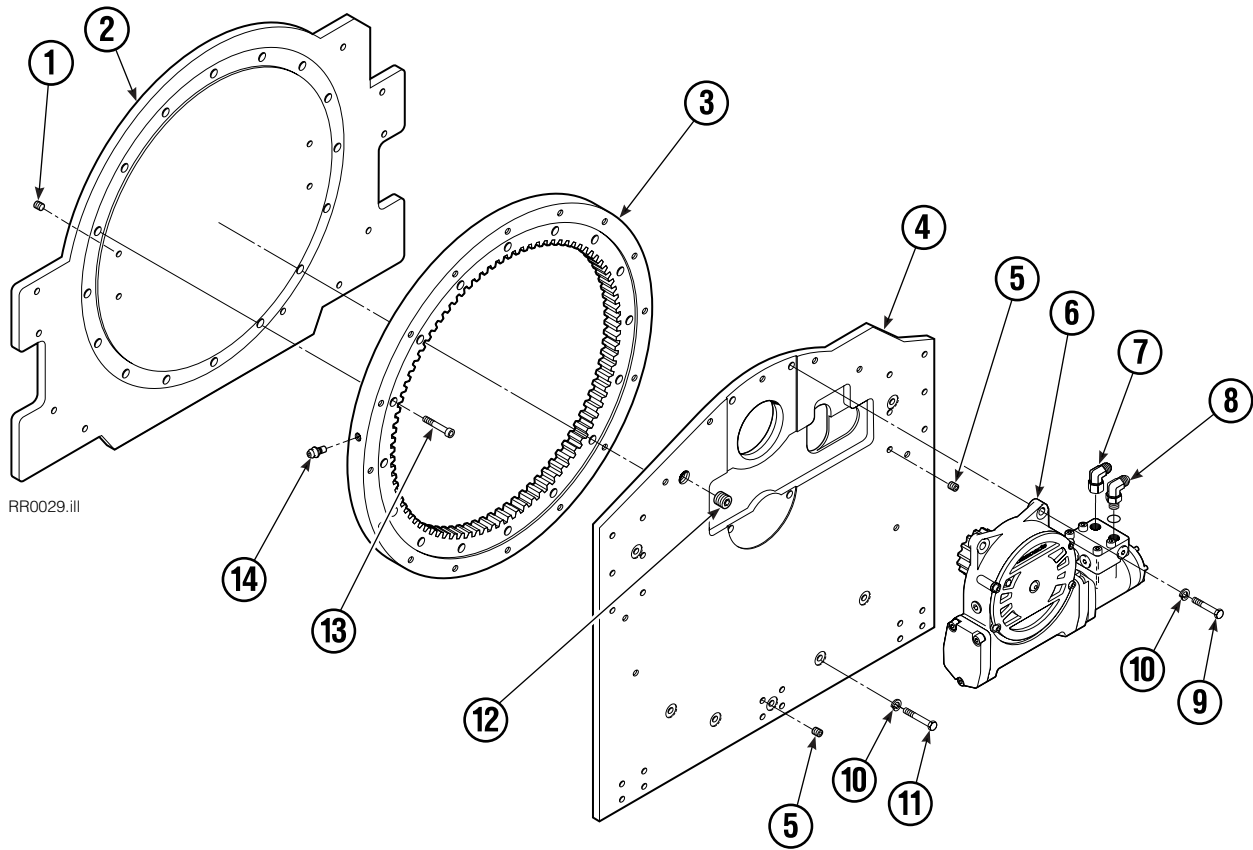

OR

Write: Cascade Corporation, P.O. Box 20187, Portland, OR 97220

Internet: www.cascorp.com

Base Unit Group

RR0029.iii

55D			
REF	QTY	PART NO	DESCRIPTION
		681821	Base Unit Group
1	4	631428	Plug
2	1	670496	Faceplate
3	1	672828	Bearing Assembly
4	1	670497	Baseplate
5	8	631385	Plug
6	1	670505	Drive Group ●
7	1	660385	Fitting, 8-8
8	1	601250	Fitting, 8-8
9	4	661742	Capscrew, 1/2 NC x 1.25 GR5
10	20	6290	Lockwasher
11	16	640013	Capscrew, 1/2 NC x 1.75 GR8
12	1	6605	Plug
13	16	669322	Capscrew, 1/2 NC x 1.50 GR8
14	1	7401	Grease Fitting
		672481	Bearing Service Kit