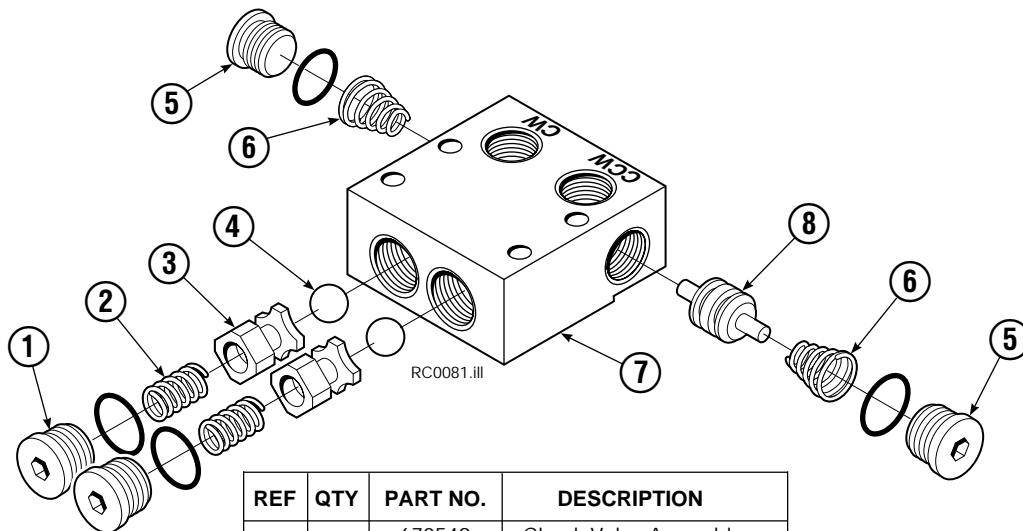

Check Valve

REF	QTY	PART NO.	DESCRIPTION
		670549	Check Valve Assembly
1	2	609453	Fitting, 10
2	2	670552	Spring
3	2	670551	Guide
4	2	7020	Ball
5	2	602580	Fitting, 8
6	2	673989	Spring
7	1	670550	Body
8	1	670553	Spool