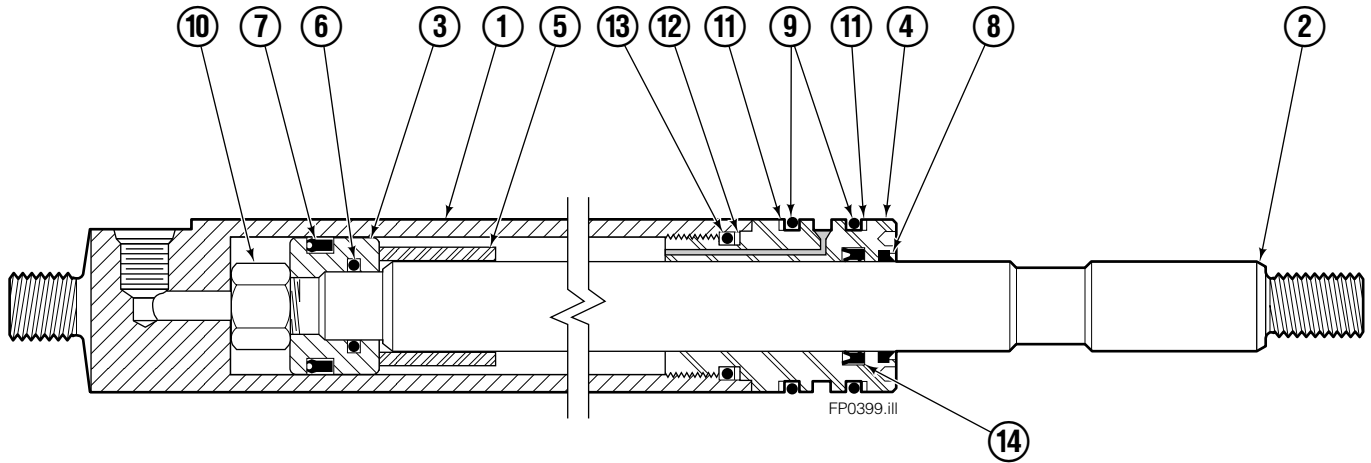

Fork Postioner Assembly

FP0478.ill

Fork Postioner Assembly

150H			
REF	QTY	PART NO.	DESCRIPTION
		6108193	Fork Positioner Assembly ■
1	1	6108194	Frame
2	2	6108198	Cylinder ◆
3	1	6101808	Center Plate
4	1	6007060	Shim
5	2	6006682	Lug
6	2	6006759	Bushing
7	1	6006894	Fork Carrier – RH
8	1	6006879	Fork Carrier – LH
9	2	604511	Fitting, 6-6
10	2	680030	Lockwasher, M10
11	2	217933	Capscrew, M10 x 45
12	2	200244	Nut, .75
13	1	604510	Plug, 6
14	4	683822	Lockwasher, M12
15	4	202407	Capscrew, M12 x 60
16	4	763025	Nut, M12
17	1	215919	Valve Body
18	4	611288	Fitting, 6-8
19	2	2680	Fitting, 6-6
20	1	611329	Fitting, 6-6
21	1	610892	Fitting, 6-6
22	2	200006	Nut, .625
23	2	6009677	Restrictor Fitting
24	2	768528	Capscrew, M8 x 55
25	2	786881	Nut, M8
26	1	6009745	Tube
27	1	2645	Nut, 6
28	1	6105062	Tube
29	1	6105063	Tube
30	4	3154	Snap Ring
31	2	211223	Sun Valve
32	1	605743	Fitting, 6-6
33	1	6103451	Tube
34	1	6103450	Tube
35	1	207302	Valve ●
36	1	601676	Fitting, 6-6

◆ See Cylinder page for parts breakdown.

● See Valve page for parts breakdown.

Cylinder

150H			
REF	QTY	PART NO.	DESCRIPTION
		6108198	Cylinder Assembly
1	1	6105068	Shell
2	1	6108199	Rod
3	1	6006925	Piston
4	1	6006966	Retainer
5	1	6006924	Spacer
6	1	2708	● O-Ring
7	1	663728	● Piston Seal
8	1	636851	● Wiper
9	2	2784	● O-Ring
10	1	667623	Nut, .625
11	2	615127	● Back Up Ring
12	1	615125	● Back Up Ring
13	1	2721	● O-Ring
14	1	6010310	● Rod Seal
		6100214	Service Kit

Sideshifter Assembly

150D

REF	QTY	PART NO.	DESCRIPTION	REF	QTY	PART NO.	DESCRIPTION
		6108225	Sideshifter Assembly	9	1	686215	● Clevis Pin
1	4	7403	Grease Fitting	10	4	752903	◆ Capscrew, M16 x 45
2	4	672018	Bearing Segment	11	4	667225	◆ Washer
3	1	398335	Anchor Bracket	12	3	208350	Lower Bearing
4	2	601676	● Fitting, 6-6	13	2	6004779	◆ Lower Hook
5	1	6108223	Faceplate ■	14	1	686214	● Clevis Pin
6	1	686243	Cylinder ▲	15	1	6024818	● Washer - Restrictor
7	4	678990	◆ Nut			672022	Service Kit - Items 1 & 2
8	2	686217	● Cotter Pin				