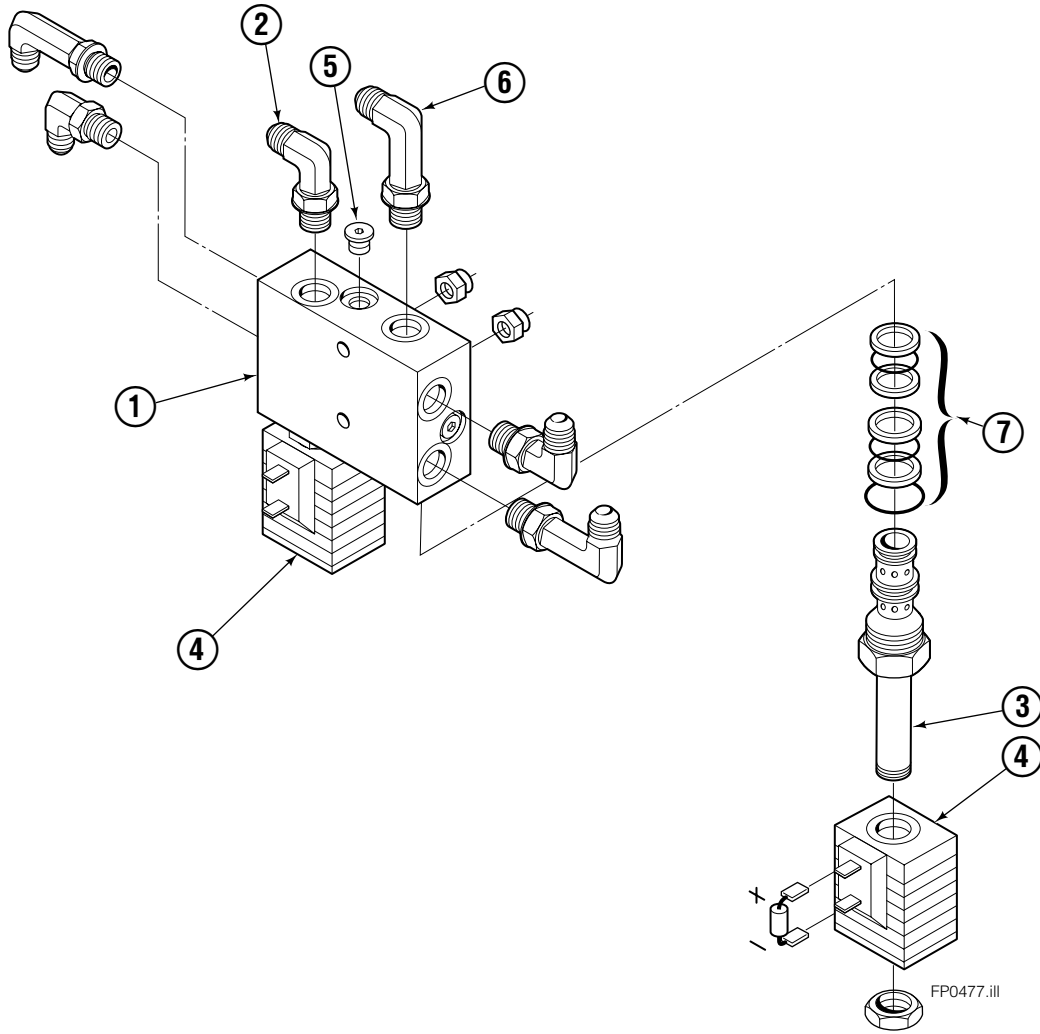

Solenoid Valve

FP0477.ill

55F			
REF	QTY	PART NO.	DESCRIPTION
		207302	Solenoid Valve
1	1	207303	Valve Body
2	3	601676	Fitting, 6-6
3	2	687305	Solenoid Cartridge
4	2	687306	Coil-12V
4	2	687307	Coil-24V
4	2	687308	Coil-36V
4	2	687309	Coil-48V
4	2	687310	Coil-72V
5	4	663694	Fitting, 3
6	3	207304	Fitting, 6-6
7	1	679991	Service Kit