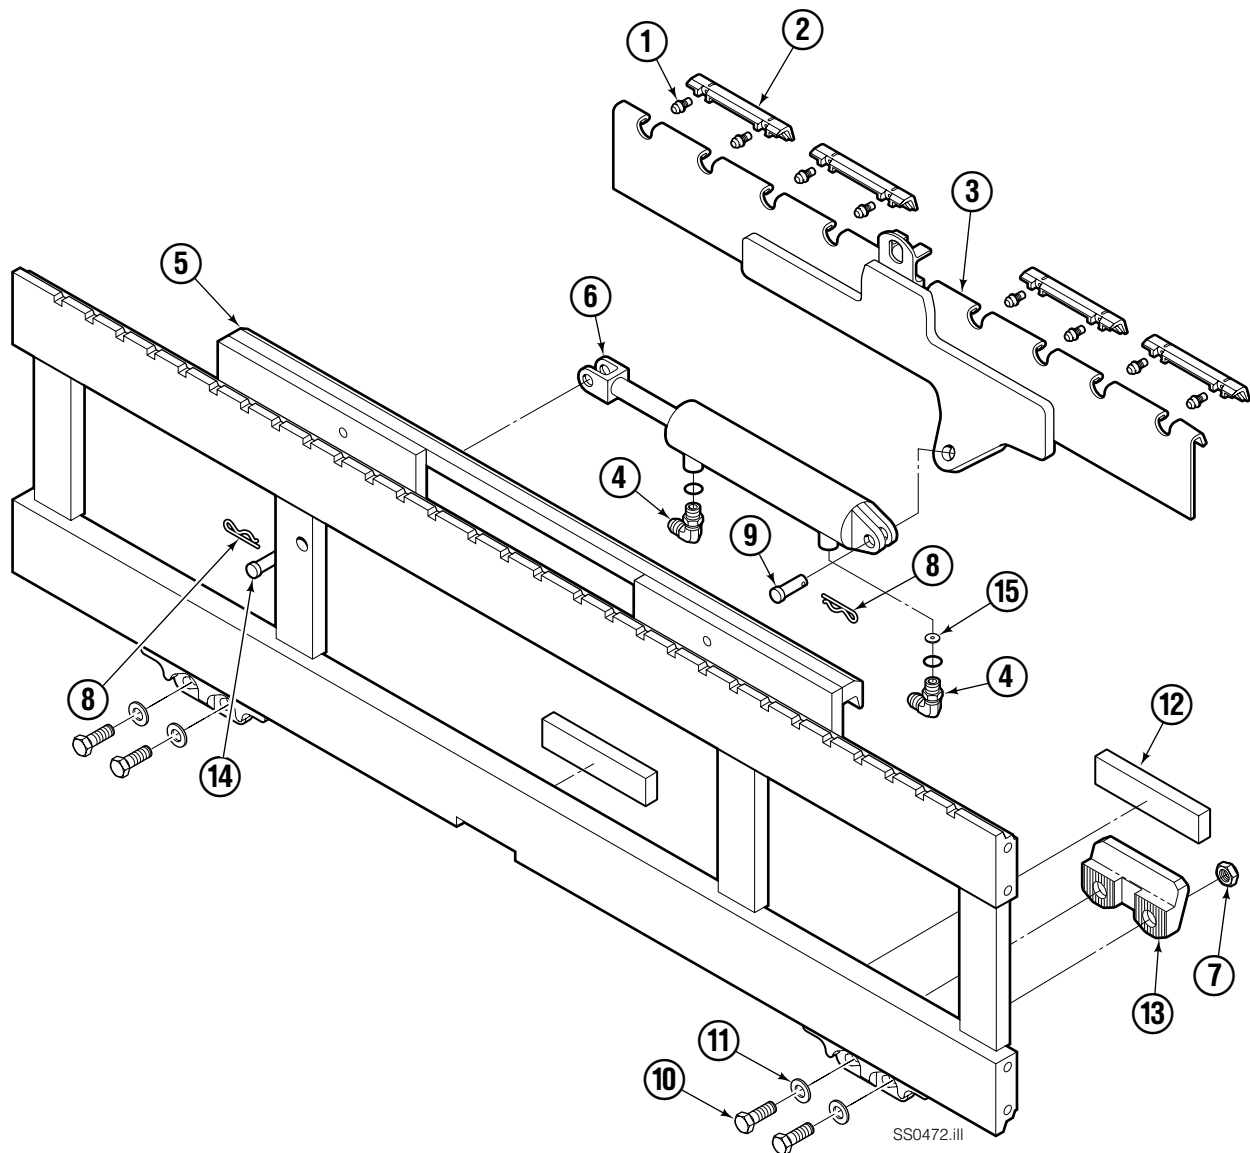

Sideshifter Assembly

150D

REF	QTY	PART NO.	DESCRIPTION	REF	QTY	PART NO.	DESCRIPTION
		6108225	Sideshifter Assembly	9	1	686215	● Clevis Pin
1	4	7403	Grease Fitting	10	4	752903	◆ Capscrew, M16 x 45
2	4	672018	Bearing Segment	11	4	667225	◆ Washer
3	1	398335	Anchor Bracket	12	3	208350	Lower Bearing
4	2	601676	● Fitting, 6-6	13	2	6004779	◆ Lower Hook
5	1	6108223	Faceplate ■	14	1	686214	● Clevis Pin
6	1	686243	Cylinder ▲	15	1	6024818	● Washer - Restrictor
7	4	678990	◆ Nut			672022	Service Kit - Items 1 & 2
8	2	686217	● Cotter Pin				