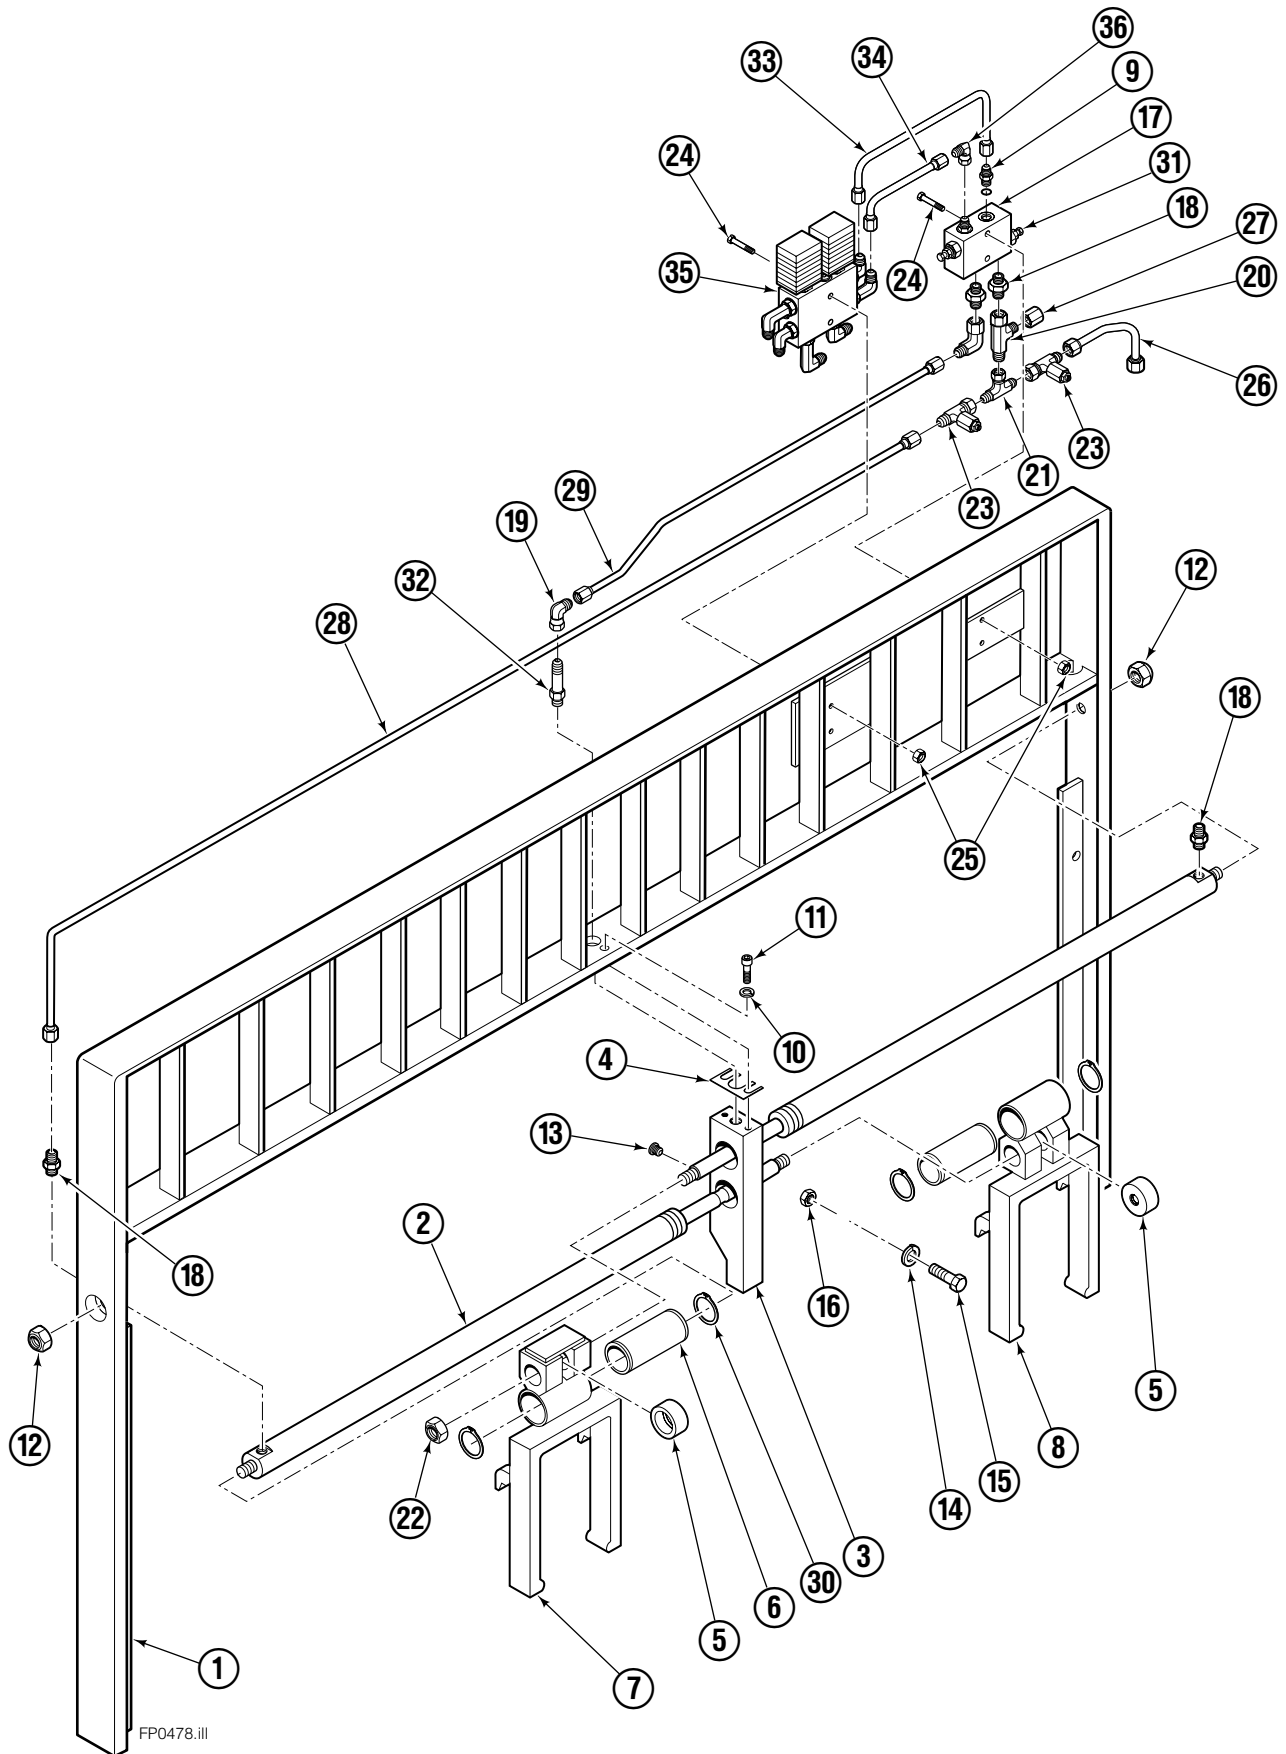

OR

Write: Cascade Corporation, P.O. Box 20187, Portland, OR 97220

Internet: www.cascorp.com

About This Manual

Introduction

This Manual shows the parts breakdown for the 150H Fork Positioner. Locate the nameplate on the left side of the backrest. If the nameplate is missing all necessary information is stamped into the backrest at the same location. The serial number must be supplied when ordering replacement parts for this product.

Fork Postioner Assembly

FP0478.ill

Fork Postioner Assembly

150H			
REF	QTY	PART NO.	DESCRIPTION
		6108193	Fork Positioner Assembly ■
1	1	6108194	Frame
2	2	6108198	Cylinder ◆
3	1	6101808	Center Plate
4	1	6007060	Shim
5	2	6006682	Lug
6	2	6006759	Bushing
7	1	6006894	Fork Carrier – RH
8	1	6006879	Fork Carrier – LH
9	2	604511	Fitting, 6-6
10	2	680030	Lockwasher, M10
11	2	217933	Capscrew, M10 x 45
12	2	200244	Nut, .75
13	1	604510	Plug, 6
14	4	683822	Lockwasher, M12
15	4	202407	Capscrew, M12 x 60
16	4	763025	Nut, M12
17	1	215919	Valve Body
18	4	611288	Fitting, 6-8
19	2	2680	Fitting, 6-6
20	1	611329	Fitting, 6-6
21	1	610892	Fitting, 6-6
22	2	200006	Nut, .625
23	2	6009677	Restrictor Fitting
24	2	768528	Capscrew, M8 x 55
25	2	786881	Nut, M8
26	1	6009745	Tube
27	1	2645	Nut, 6
28	1	6105062	Tube
29	1	6105063	Tube
30	4	3154	Snap Ring
31	2	211223	Sun Valve
32	1	605743	Fitting, 6-6
33	1	6103451	Tube
34	1	6103450	Tube
35	1	207302	Valve ●
36	1	601676	Fitting, 6-6

◆ See Cylinder page for parts breakdown.

● See Valve page for parts breakdown.

Cylinder

150H			
REF	QTY	PART NO.	DESCRIPTION
		6108198	Cylinder Assembly
1	1	6105068	Shell
2	1	6108199	Rod
3	1	6006925	Piston
4	1	6006966	Retainer
5	1	6006924	Spacer
6	1	2708	● O-Ring
7	1	663728	● Piston Seal
8	1	636851	● Wiper
9	2	2784	● O-Ring
10	1	667623	Nut, .625
11	2	615127	● Back Up Ring
12	1	615125	● Back Up Ring
13	1	2721	● O-Ring
14	1	6010310	● Rod Seal
		6100214	Service Kit