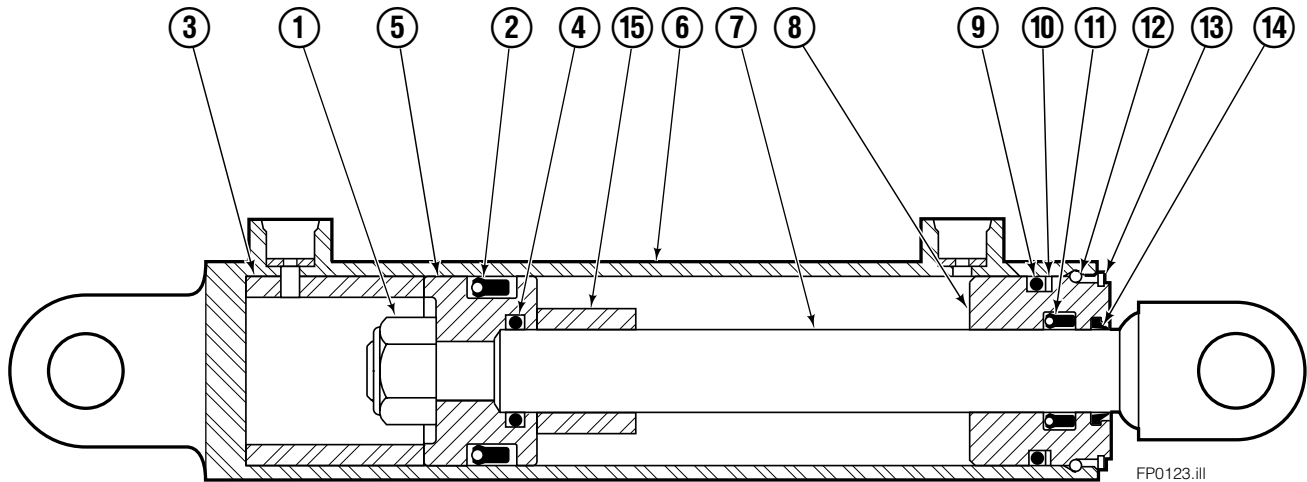

Sideshifter Assembly

150D

REF	QTY	PART NO.	DESCRIPTION	REF	QTY	PART NO.	DESCRIPTION
		6108225	Sideshifter Assembly	9	1	686215	● Clevis Pin
1	4	7403	Grease Fitting	10	4	752903	◆ Capscrew, M16 x 45
2	4	672018	Bearing Segment	11	4	667225	◆ Washer
3	1	398335	Anchor Bracket	12	3	208350	Lower Bearing
4	2	601676	● Fitting, 6-6	13	2	6004779	◆ Lower Hook
5	1	6108223	Faceplate ■	14	1	686214	● Clevis Pin
6	1	686243	Cylinder ▲	15	1	6024818	● Washer - Restrictor
7	4	678990	◆ Nut			672022	Service Kit - Items 1 & 2
8	2	686217	● Cotter Pin				

■ If the Faceplate needs replacing, your best value is to order the complete Sideshifter Assembly.

▲ See Cylinder page for parts breakdown.

● Included in Common Parts 6100729.

◆ Included in Lower Hook Group 6106298.

Reference: S-21039.

Sideshift Cylinder

REF	QTY	PART NO.	DESCRIPTION
		686243	Cylinder Assembly
1	1	561012	Nut
2	1	662457	■ Seal
3	1	564562	Spacer – Head
4	1	2718	■ O-Ring
5	1	561427	Piston
6	1	561419	Shell
7	1	561422	Rod
8	1	561428	Retainer
9	1	2791	■ O-Ring
10	1	615134	■ Back-up Ring
11	1	662449	■ Seal
12	1	561429	Retaining Ring
13	1	7215	Snap Ring
14	1	626468	■ Wiper
15	1	---	Spacer – Rod
		561430	Service Kit