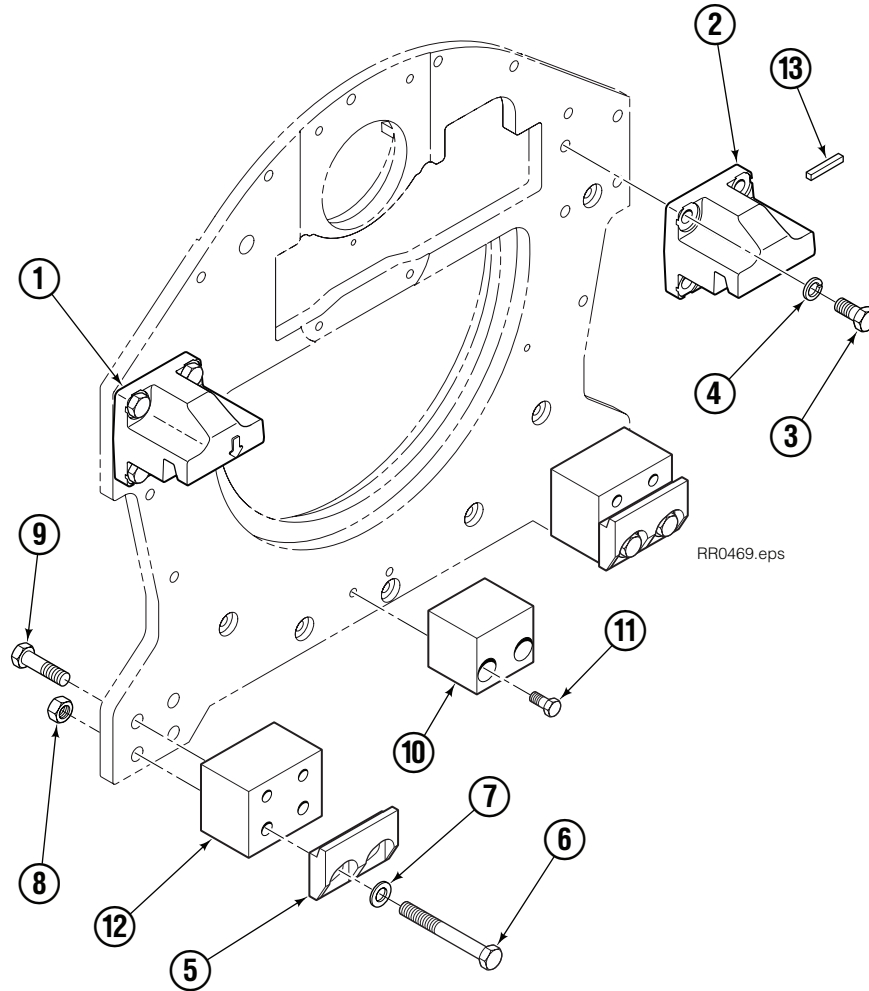

● Compatible with water glycol based hydraulic fluids.

Check Valve

REF	QTY	PART NO.	DESCRIPTION
		670549	Check Valve Assembly
1	2	609453	Fitting, 10
2	2	670552	Spring
3	2	670551	Guide
4	2	7020	Ball
5	2	602580	Fitting, 8
6	2	673989	Spring
7	1	670550	Body
8	1	670553	Spool

Fork Bar Group

RR0403.eps

65G			
REF	QTY	PART NO.	DESCRIPTION
		6052493	Fork Bar Group
1	1	6052171	Upper Bar
2	1	6052172	Lower Bar
3	18	769581	Capscrew, M20 x 45
4	18	779506	Lockwasher, M20
5	2	606988	Keeper
6	4	680084	Capscrew, M12 x 25
7	4	683822	Lockwasher, M12

Fork Group

65G			
REF	QTY	PART NO.	DESCRIPTION
		6052648	Fork Assembly
1	1	6052641	Fork
2	1	7000209	Knob ◆
3	1	7000200	Pin ◆
4	1	7000210	Coiled Spring Pin ◆

◆ Included in Pin Kit 7000032.

Bolt-On Mounting Group