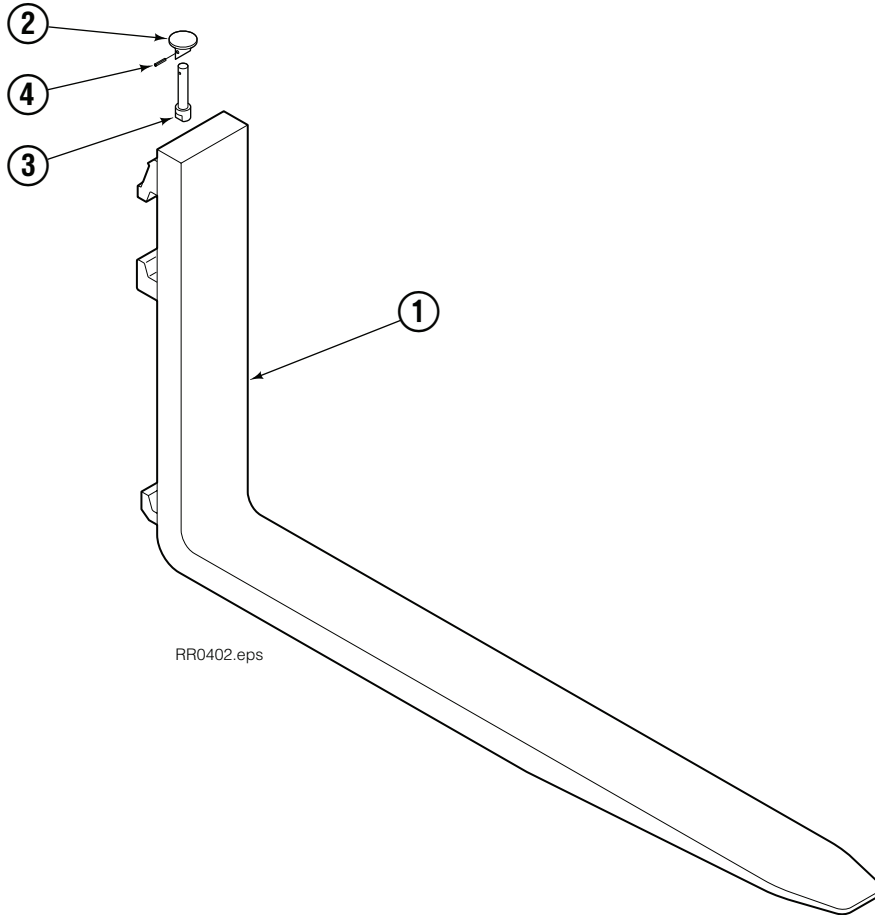

Fork Group

65G			
REF	QTY	PART NO.	DESCRIPTION
		6052648	Fork Assembly
1	1	6052641	Fork
2	1	7000209	Knob ◆
3	1	7000200	Pin ◆
4	1	7000210	Coiled Spring Pin ◆

◆ Included in Pin Kit 7000032.