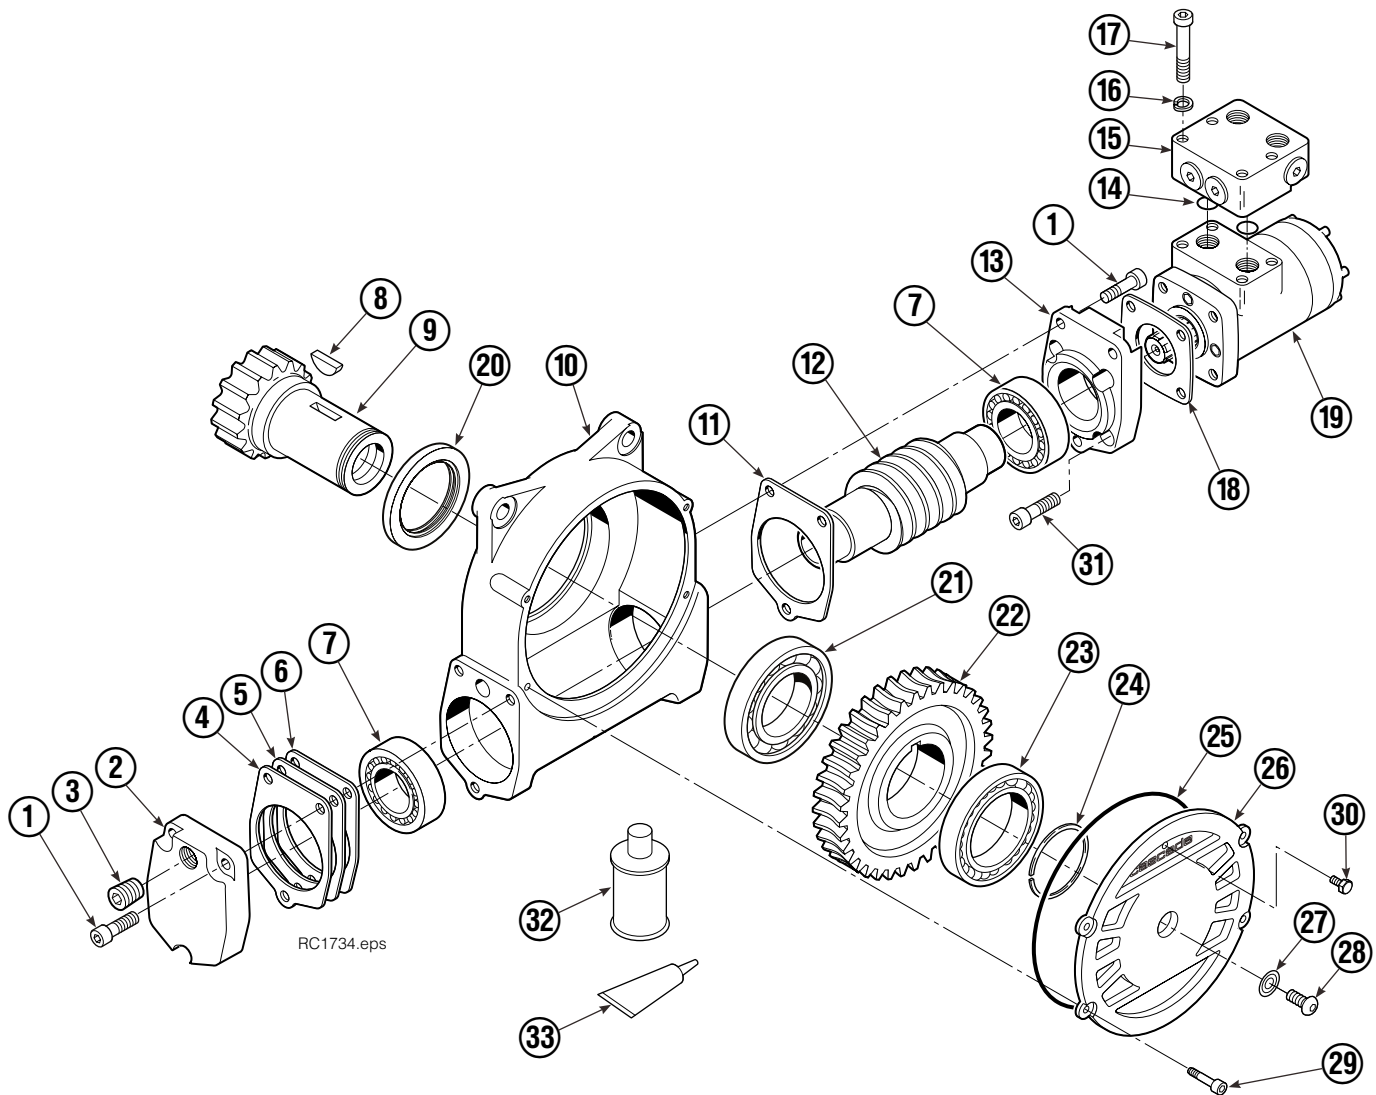

Drive Group

REF	QTY	PART NO.	DESCRIPTION	REF	QTY	PART NO.	DESCRIPTION
		795491	Drive Group with 2.8 C.I. Motor	18	1	670575	Gasket
1	6	769570	Capscrew, M12 x 25	19	1	206392	Drive Motor – 2.8 C.I. ▼
2	1	676855	Cover	20	1	3014870	Seal
3	1	604510	Fitting, 6	21	1	6033892	Bearing ■
4	●	670574	Shim – .010" (brown)	22	1	675609	Worm Gear
5	●	671757	Shim – .015" (pink)	23	1	670581	Bearing
6	●	671758	Shim – .020" (yellow)	24	1	7214	Snap Ring
7	2	670579	Bearing	25	1	643423	O-Ring
8	1	670582	Key	26	1	775552	Cover
9	1	670506	Pinion	27	1	783609	Seal
10	1	775551	Housing	28	1	783608	Capscrew, M12 x 16
11	1	686465	Gasket	29	4	200882	Capscrew, M8 x 20
12	1	675608	Worm	30	1	644010	Relief Fitting
13	1	775553	Adapter	31	4	4468	Capscrew, 3/8 NC x .75 GR8
14	2	2705	O-Ring	32	1	656300	Gear Box Lube – 48 oz.
15	1	670549	Check Valve ▲	33	1	668184	Sealant
16	4	6444	Lockwasher			670578	Shim Service Kit (items 4-6,11,25,33)
17	4	607059	Capscrew, 5/16 NC x 1.75 GR8			206394	Motor Kit-2.8 (items 11,14,18,19,33)

● Quantity as required.

▲ See Check Valve page for parts breakdown.

■ For service replacement use Bearing 670580.

▼ See Drive Motor page for parts breakdown.

Reference: Common Parts 795490, SKN-5527.