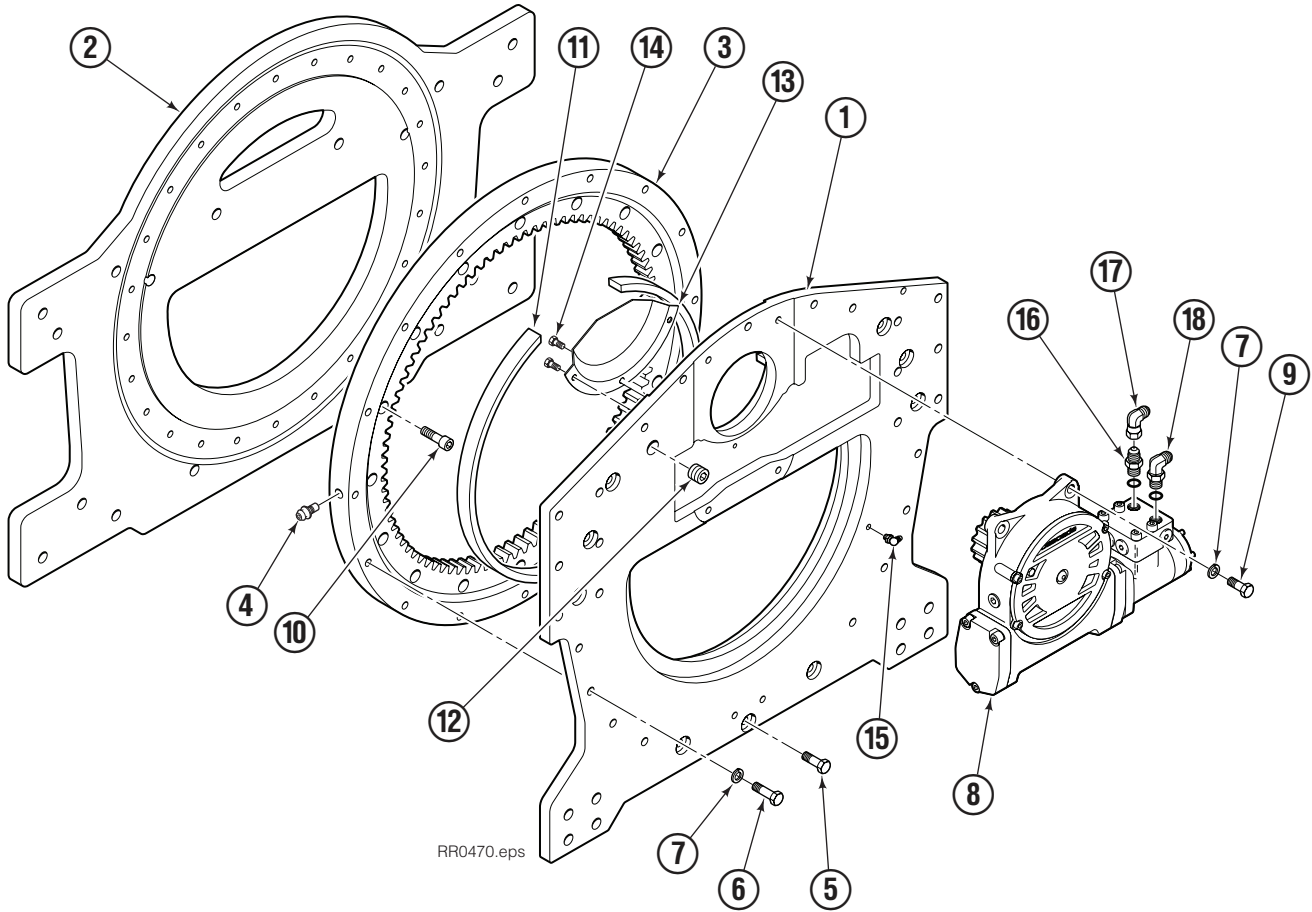

Internet: www.cascorp.com

Safety Decals

REF	QTY	PART NO.	DESCRIPTION
1	1	679150	No Step Decal

Publications

PART NO.	DESCRIPTION
672946	Service Manual
672714	Operators Guide
672327	Installation Instructions
679929	Tool Catalog
673964	Literature Index Order Form

Rotator Group

65G			
REF	QTY	PART NO.	DESCRIPTION
		6051997	Rotator Group
1	1	6059682	Baseplate
2	1	6050786	Faceplate
3	1	213761	Bearing Assembly
4	1	7401	Grease Fitting
5	9	6057357	Capscrew, M12 x 45
6	13	213633	Capscrew, M12 x 55
7	17	683822	Lockwasher, M12
8	1	795491	Drive Group ♦
9	4	763021	Capscrew, M12 x 30
10	24	767596	Capscrew, M12 x 40
11	1	6036248	Seal
12	1	6605	Plug
13	1	6036287	Cover Plate
14	3	767961	Capscrew, M8 x 16
15	1	7406	Grease Fitting
16	1	601377	Fitting, 8-8 ■
17	1	605761	Fitting, 8-8 ■
18	1	601250	Fitting, 8-8 ■

REF	QTY	PART NO.	DESCRIPTION
		206392	Drive Motor
1	1	675478	Shaft
2	1	675477	Drive
3	1	675479	Spacer Plate
4	1	675480	■ Gerotor Set (101-1768-007)
4	1	685075	■ Gerotor Set (101-1768-009)
5	1	675482	End Cap
6	1	206405	● Service Kit
7	1	685089	■ Flange (101-1768-007)
7	1	685090	■ Flange (101-1768-009)