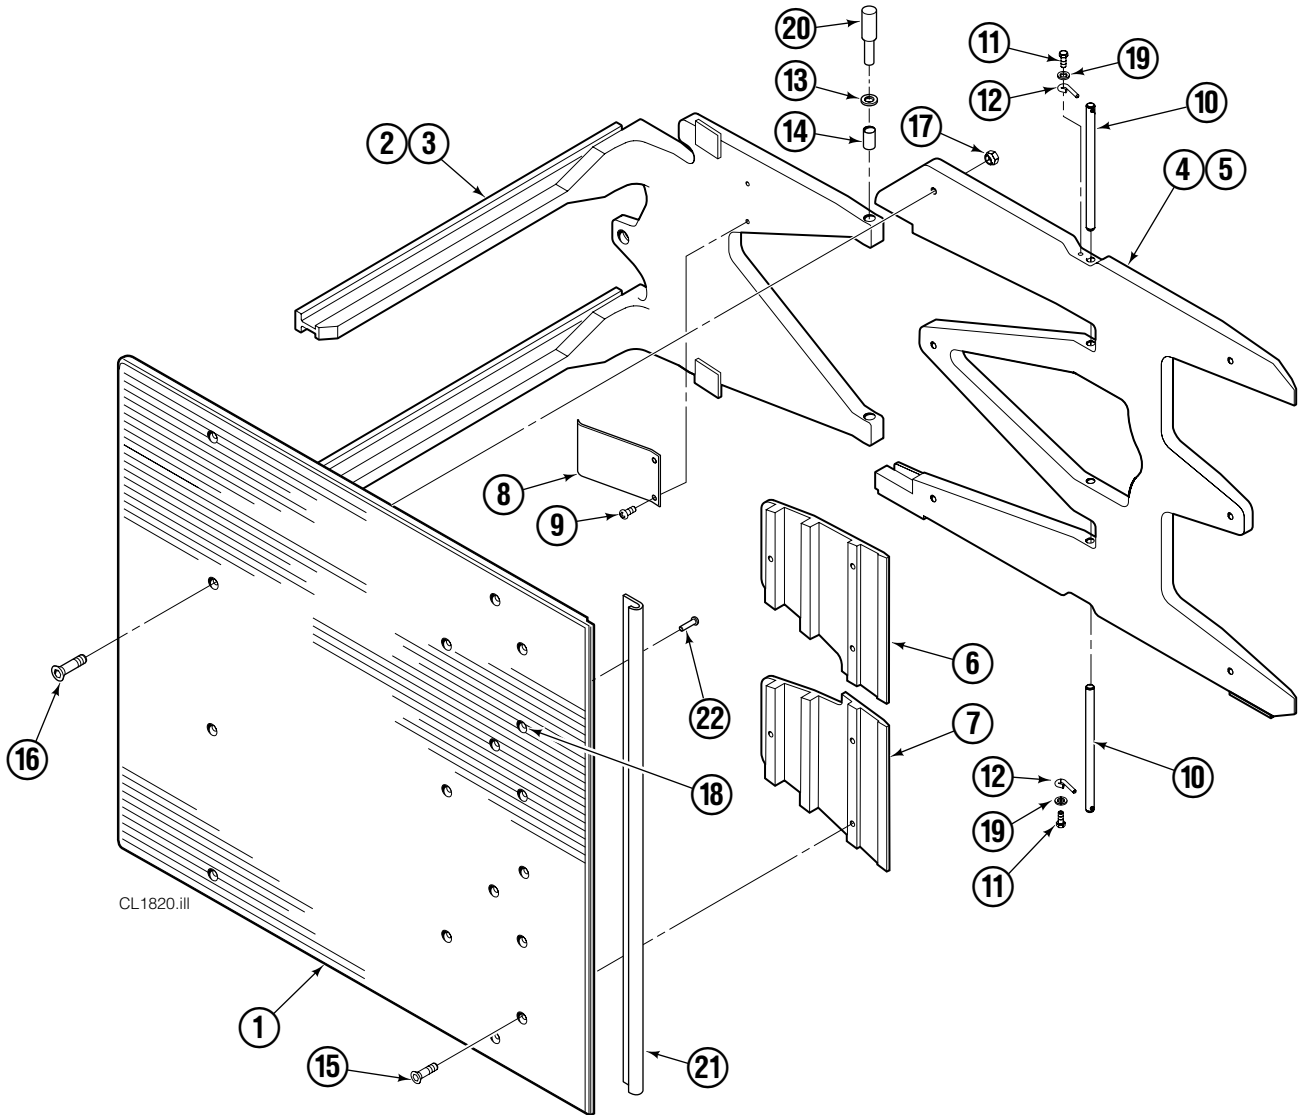

▲ Included in Service Kit 667995.

■ Included in Nut Service Kit 668926.

Reference: S-7662.

Check Valve

REF	QTY	PART NO.	DESCRIPTION	REF	QTY	PART NO.	DESCRIPTION
		669762	Check Valve – Flow Divider	11	2	667494	Fitting
1	1	667490	Special Fitting	12	2	2840	O-Ring ●
2	1	2841	O-Ring ●	13	2	673098	Spring
3	1	667471	Spool	14	2	667492	Poppet
4	2	609453	Fitting, 10	15	1	673089	Spool Assembly
5	2	667487	Spring	16	2	667491	Sleeve
6	6	604510	Fitting, 6	17	1	669763	Valve Body
7	1	678270	Check Valve – VPO	18	1	661347	Service Kit ●
8	2	659058	Check Valve – PO	19	1	676343	Regeneration Elimination Plug ■
9	2	667516	Service Kit ●			667513	Service Kit
10	1	679846	Low Flow Spool Kit				

● Included in Service Kit 667513.

■ For eliminating regeneration circuit only. See Tech. Bulletin 121.

Reference: SK-5302.

Arms and Pads

35D							
REF	QTY	PART NO.	DESCRIPTION	REF	QTY	PART NO.	DESCRIPTION
1	2	6009709	Contact Pad	12	4	682999	Eye Pin
2	1	6008114	Arm – LH	13	8	675620	Washer, M10
3	1	6008115	Arm – RH	14	8	200590	Bushing
4	1	210404	Stabilizer – LH	15	12	766646	Capscrew, M10 x 20
5	1	210407	Stabilizer – RH	16	12	768706	Capscrew, M12 x 35
6	2	210180	Filler Block – LH Upper/RH Lower	17	12	773842	Nut, M12
7	2	210179	Filler Block – RH Lower/RH Upper	18	▲	676841	Contact Pad Repair Kit
8	2	210154	Spring	19	4	787398	Washer, M8
9	4	203405	Capscrew, M10 x 16	20	1	675626	Tool – Bushing Driver
10	4	210161	Pin	21	1	326866	Edge Guard
11	4	787372	Capscrew, M8 x 20	22	9	667843	Rivet