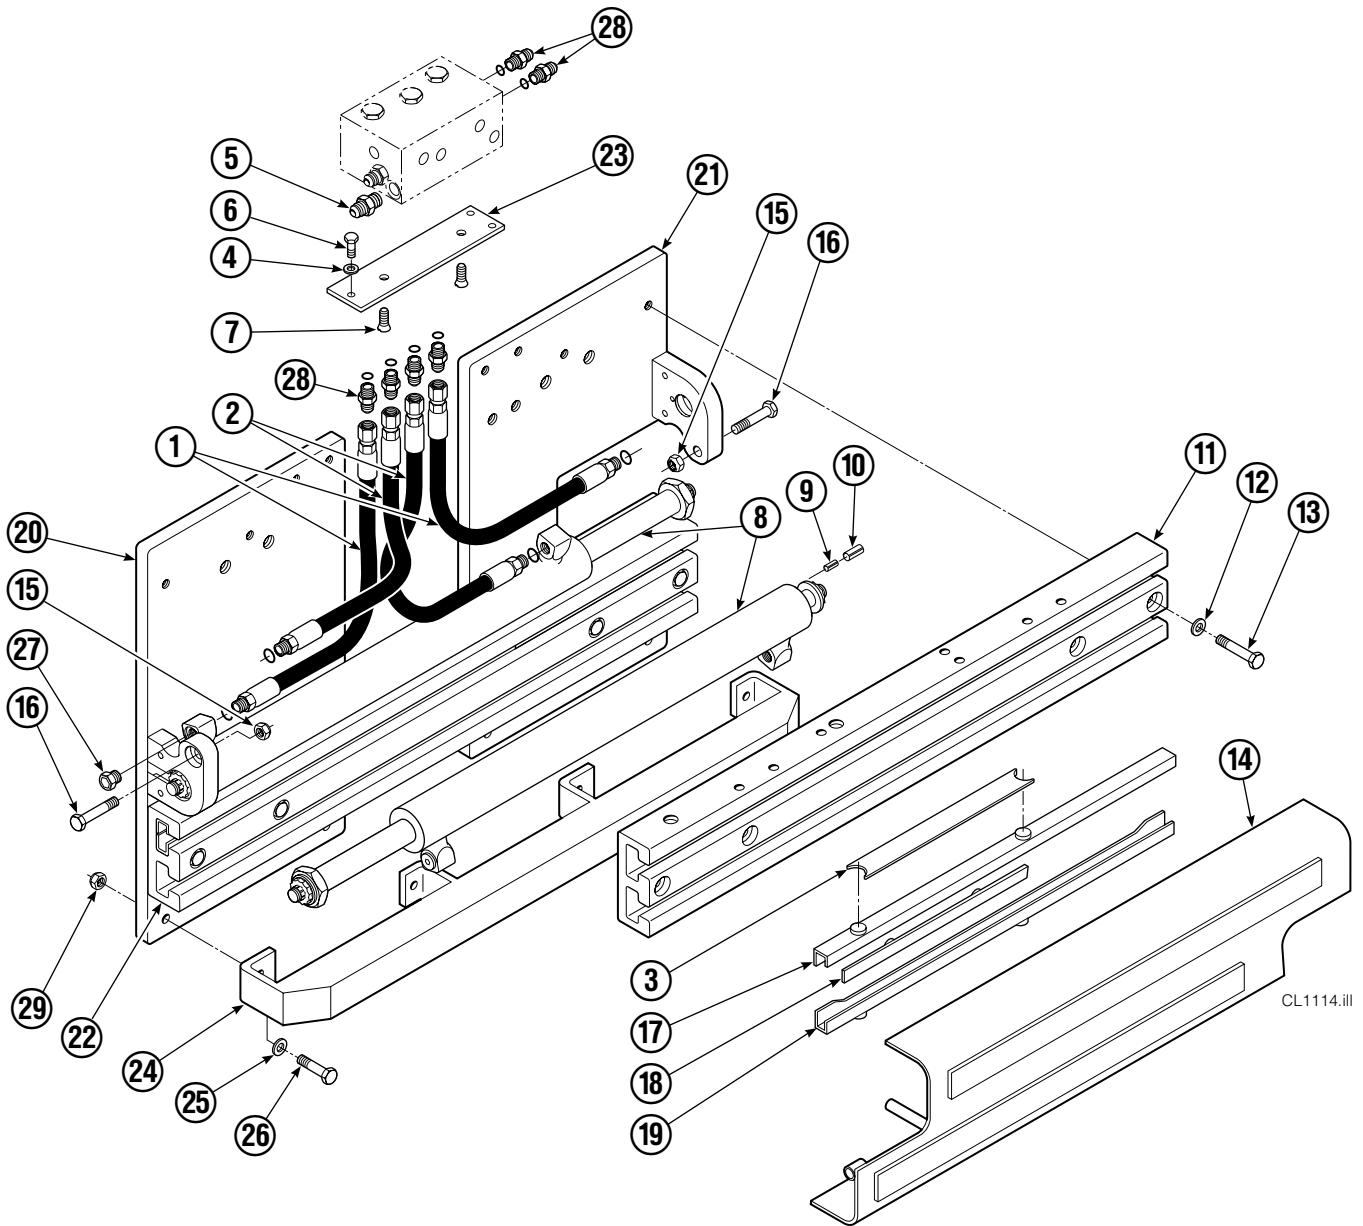

Internet: www.cascorp.com

Safety Decals

REF	QTY	PART NO.	DESCRIPTION
1	1	679150	No Step Decal
2	2	665595	No Hand Hold Decal
3	1	679059	Quick Change Hook Decal

Publications

PART NO.	DESCRIPTION
670487	Service Manual
670834	Operators Guide
670488	Installation Instructions
680664	Servicing Cascade Cylinders-VHS
679929	Tool Catalog
673964	Literature Index Order Form

Base Unit Group

CL1114.iii

35D							
REF	QTY	PART NO.	DESCRIPTION	REF	QTY	PART NO.	DESCRIPTION
		6003669	Base Unit	15	2	763025	Nut, M12
1	2	210436	Hose, 24.75 in.	16	2	768414	Capscrew, M12x65
2	2	210451	Hose, 18.00 in.	17	4	208858	Bearing
3	1	675326	Shim Kit ■	18	4	667663	Bearing
4	2	209021	Washer, M10	19	4	208857	Bearing
5	1	601377	Fitting, 8-8	20	1	3011055	Mounting Plate - RH
6	2	684594	Capscrew, M10x20	21	1	3011054	Mounting Plate - LH
7	2	766646	Capscrew, M10x20	22	1	221417	Frame - Lower
8	2	388439	Cylinder ▲	23	1	669957	Plate
9	2	768953	Roll Pin - Inner	24	1	671545	Bumper - Lower
10	2	769009	Roll Pin - Outer	25	4	683001	Washer, M12
11	1	221280	Frame - Upper	26	4	768556	Capscrew, M12x45
12	8	202251	Washer	27	2	602580	Fitting, 8
13	8	684659	Capscrew, M12x75	28	6	611288	Fitting, 6-8
14	1	672331	Bumper	29	4	688387	Nut, M12

■ Includes two .015 Shims, and eight .020 Shims.

Reference: SK-6390.

▲ See Cylinder page for parts breakdown.

Cylinder

35D			
REF	QTY	PART NO.	DESCRIPTION
		388439	Cylinder Assembly
1	2	6510	Cotter Pin ■
2	2	667624	Nut Retainer ■
3	2	667625	Nut ■
4	1	565153	Shell
5	2	602580	Fitting
6	1	558400	Piston
7	1	2716	O-Ring ▲
8	1	662454	Seal ▲
9	1	667626	Washer
10	1	2787	O-Ring ▲
11	1	615130	Back-Up Ring ▲
12	1	667917	Retainer
13	1	662448	Seal ▲
14	1	638243	Nylon Ring ▲
15	1	636853	Wiper ▲
16	1	667623	Nut
17	1	565154	Rod
18	1	—	Spacer
19	1	671049	Seal Loader, Piston ▲
20	1	671052	Seal Loader, Retainer ▲
		667995	Service Kit55