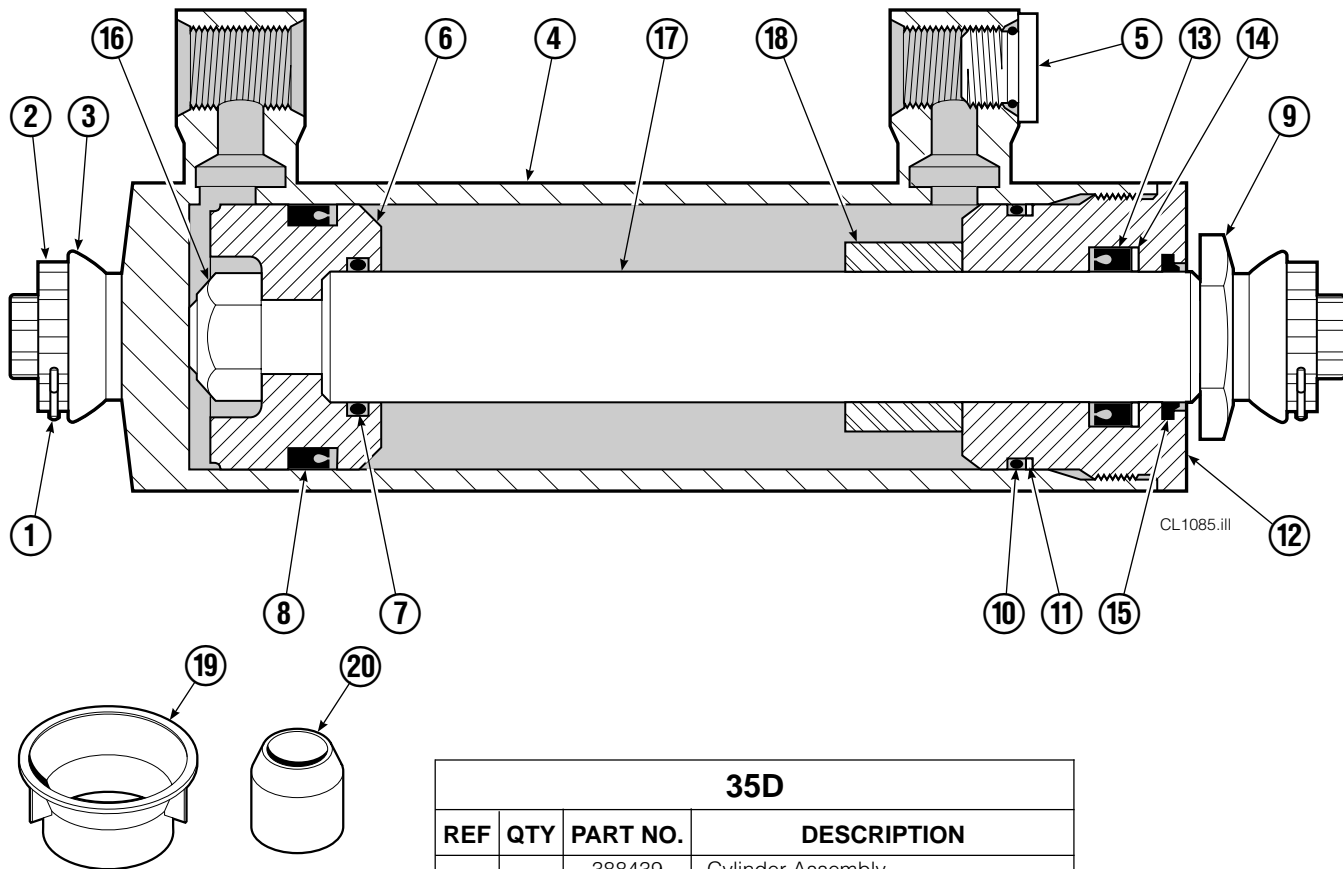

Base Unit Group

CL1114.iii

35D							
REF	QTY	PART NO.	DESCRIPTION	REF	QTY	PART NO.	DESCRIPTION
		6003669	Base Unit	15	2	763025	Nut, M12
1	2	210436	Hose, 24.75 in.	16	2	768414	Capscrew, M12x65
2	2	210451	Hose, 18.00 in.	17	4	208858	Bearing
3	1	675326	Shim Kit ■	18	4	667663	Bearing
4	2	209021	Washer, M10	19	4	208857	Bearing
5	1	601377	Fitting, 8-8	20	1	3011055	Mounting Plate - RH
6	2	684594	Capscrew, M10x20	21	1	3011054	Mounting Plate - LH
7	2	766646	Capscrew, M10x20	22	1	221417	Frame - Lower
8	2	388439	Cylinder ▲	23	1	669957	Plate
9	2	768953	Roll Pin - Inner	24	1	671545	Bumper - Lower
10	2	769009	Roll Pin - Outer	25	4	683001	Washer, M12
11	1	221280	Frame - Upper	26	4	768556	Capscrew, M12x45
12	8	202251	Washer	27	2	602580	Fitting, 8
13	8	684659	Capscrew, M12x75	28	6	611288	Fitting, 6-8
14	1	672331	Bumper	29	4	688387	Nut, M12

■ Includes two .015 Shims, and eight .020 Shims.

Reference: SK-6390.

▲ See Cylinder page for parts breakdown.

Cylinder

35D			
REF	QTY	PART NO.	DESCRIPTION
		388439	Cylinder Assembly
1	2	6510	Cotter Pin ■
2	2	667624	Nut Retainer ■
3	2	667625	Nut ■
4	1	565153	Shell
5	2	602580	Fitting
6	1	558400	Piston
7	1	2716	O-Ring ▲
8	1	662454	Seal ▲
9	1	667626	Washer
10	1	2787	O-Ring ▲
11	1	615130	Back-Up Ring ▲
12	1	667917	Retainer
13	1	662448	Seal ▲
14	1	638243	Nylon Ring ▲
15	1	636853	Wiper ▲
16	1	667623	Nut
17	1	565154	Rod
18	1	—	Spacer
19	1	671049	Seal Loader, Piston ▲
20	1	671052	Seal Loader, Retainer ▲
		667995	Service Kit55