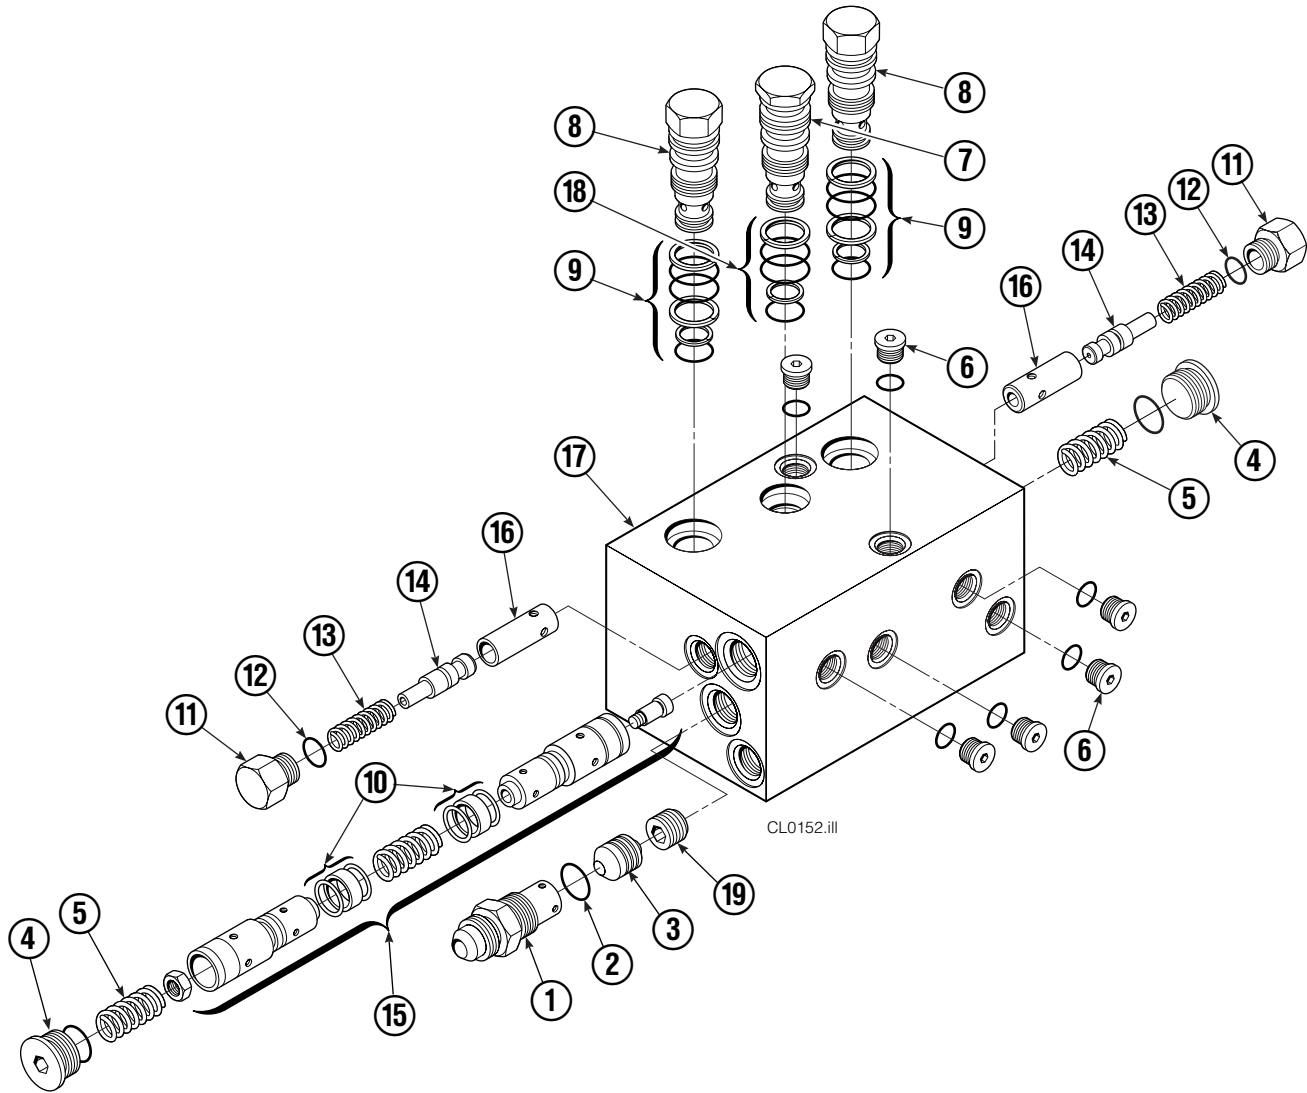

■ Includes two .015 Shims, and eight .020 Shims.

Reference: SK-6390.

▲ See Cylinder page for parts breakdown.

Cylinder

35D			
REF	QTY	PART NO.	DESCRIPTION
		388439	Cylinder Assembly
1	2	6510	Cotter Pin ■
2	2	667624	Nut Retainer ■
3	2	667625	Nut ■
4	1	565153	Shell
5	2	602580	Fitting
6	1	558400	Piston
7	1	2716	O-Ring ▲
8	1	662454	Seal ▲
9	1	667626	Washer
10	1	2787	O-Ring ▲
11	1	615130	Back-Up Ring ▲
12	1	667917	Retainer
13	1	662448	Seal ▲
14	1	638243	Nylon Ring ▲
15	1	636853	Wiper ▲
16	1	667623	Nut
17	1	565154	Rod
18	1	—	Spacer
19	1	671049	Seal Loader, Piston ▲
20	1	671052	Seal Loader, Retainer ▲
		667995	Service Kit55

▲ Included in Service Kit 667995.

■ Included in Nut Service Kit 668926.

Reference: S-7662.

Check Valve

REF	QTY	PART NO.	DESCRIPTION	REF	QTY	PART NO.	DESCRIPTION
		669762	Check Valve – Flow Divider	11	2	667494	Fitting
1	1	667490	Special Fitting	12	2	2840	O-Ring ●
2	1	2841	O-Ring ●	13	2	673098	Spring
3	1	667471	Spool	14	2	667492	Poppet
4	2	609453	Fitting, 10	15	1	673089	Spool Assembly
5	2	667487	Spring	16	2	667491	Sleeve
6	6	604510	Fitting, 6	17	1	669763	Valve Body
7	1	678270	Check Valve – VPO	18	1	661347	Service Kit ●
8	2	659058	Check Valve – PO	19	1	676343	Regeneration Elimination Plug ■
9	2	667516	Service Kit ●			667513	Service Kit
10	1	679846	Low Flow Spool Kit				