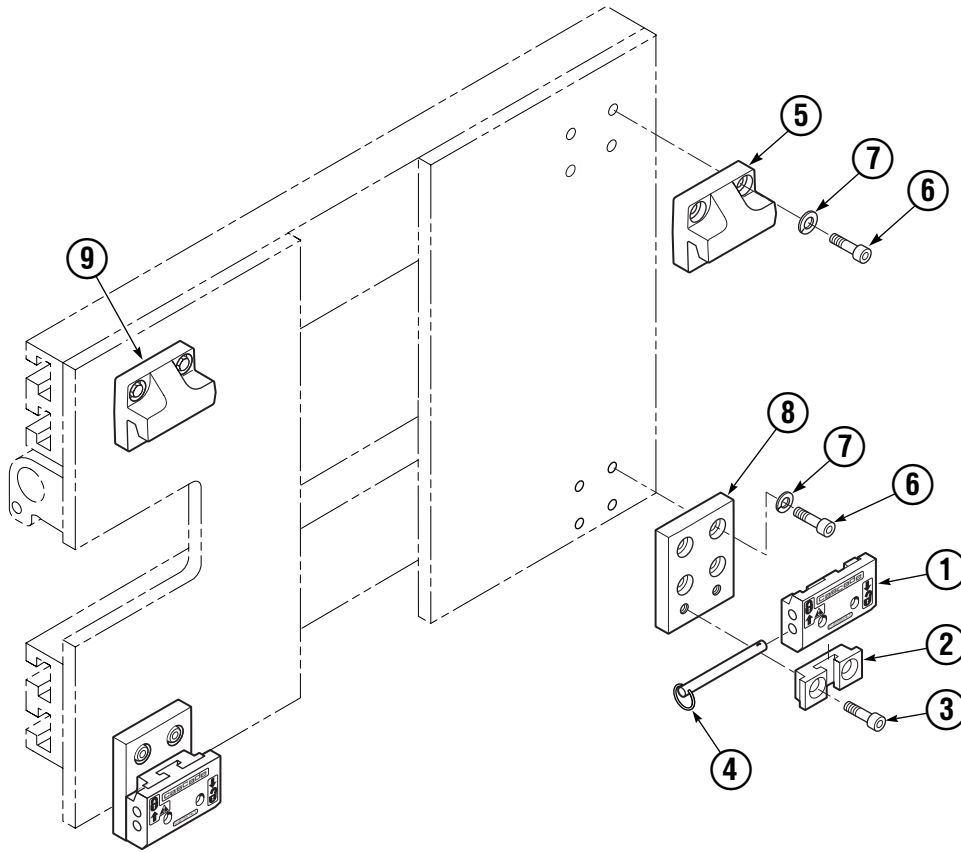

Reference: 210410, 210495, SK-6390.

▲ Repairs one hole.

Backrest Group

35D			
REF	QTY	PART NO.	DESCRIPTION
		221577	Backrest Group
1	1	669897	Backrest
2	8	768810	Capscrew, M10x30
3	8	667910	Washer, M10
4	8	674356	Tube End

Reference: SK-6390.

Mounting Group

CL0644.III

Class III			
REF	QTY	PART NO.	DESCRIPTION
		3011057	Mounting Group
		3011058	Lower Hook Group ▲
1	2	675957	Lower Hook
2	2	675958	Guide
3	4	685262	Capscrew
4	2	678832	Pin
5	1	650050	Upper Hook - RH
6	16	769573	Capscrew
7	16	678992	Lockwasher
8	2	3011053	Adapter Plate
9	1	666017	Upper Hook - LH