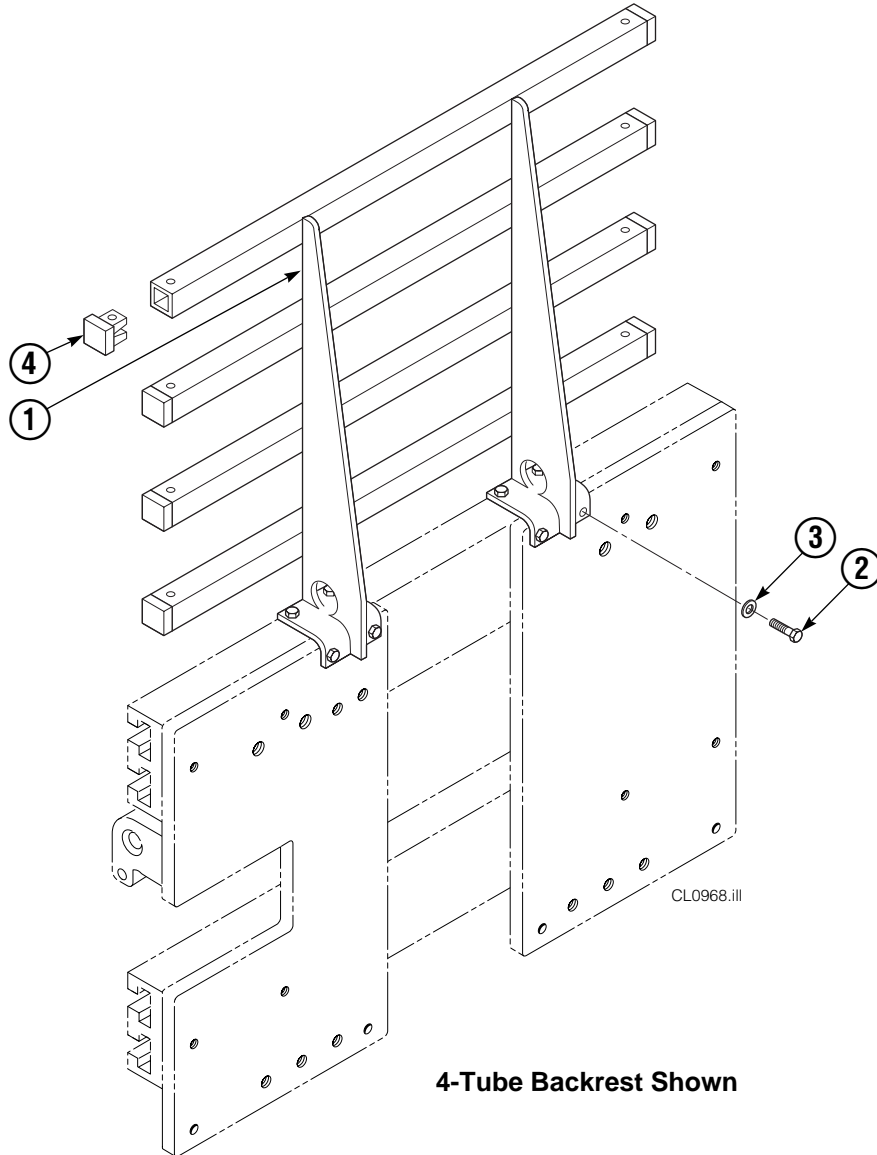

■ Includes two .015 Shims, and eight .020 Shims.

Reference: SK-6390.

▲ See Cylinder page for parts breakdown.

Cylinder

35D			
REF	QTY	PART NO.	DESCRIPTION
		388439	Cylinder Assembly
1	2	6510	Cotter Pin ■
2	2	667624	Nut Retainer ■
3	2	667625	Nut ■
4	1	565153	Shell
5	2	602580	Fitting
6	1	558400	Piston
7	1	2716	O-Ring ▲
8	1	662454	Seal ▲
9	1	667626	Washer
10	1	2787	O-Ring ▲
11	1	615130	Back-Up Ring ▲
12	1	667917	Retainer
13	1	662448	Seal ▲
14	1	638243	Nylon Ring ▲
15	1	636853	Wiper ▲
16	1	667623	Nut
17	1	565154	Rod
18	1	—	Spacer
19	1	671049	Seal Loader, Piston ▲
20	1	671052	Seal Loader, Retainer ▲
		667995	Service Kit55

● Included in Service Kit 667513.

■ For eliminating regeneration circuit only. See Tech. Bulletin 121.

Reference: SK-5302.

Arms and Pads

35D							
REF	QTY	PART NO.	DESCRIPTION	REF	QTY	PART NO.	DESCRIPTION
1	2	6009709	Contact Pad	12	4	682999	Eye Pin
2	1	6008114	Arm – LH	13	8	675620	Washer, M10
3	1	6008115	Arm – RH	14	8	200590	Bushing
4	1	210404	Stabilizer – LH	15	12	766646	Capscrew, M10 x 20
5	1	210407	Stabilizer – RH	16	12	768706	Capscrew, M12 x 35
6	2	210180	Filler Block – LH Upper/RH Lower	17	12	773842	Nut, M12
7	2	210179	Filler Block – RH Lower/RH Upper	18	▲	676841	Contact Pad Repair Kit
8	2	210154	Spring	19	4	787398	Washer, M8
9	4	203405	Capscrew, M10 x 16	20	1	675626	Tool – Bushing Driver
10	4	210161	Pin	21	1	326866	Edge Guard
11	4	787372	Capscrew, M8 x 20	22	9	667843	Rivet

Reference: 210410, 210495, SK-6390.

▲ Repairs one hole.

Backrest Group

35D			
REF	QTY	PART NO.	DESCRIPTION
		221577	Backrest Group
1	1	669897	Backrest
2	8	768810	Capscrew, M10x30
3	8	667910	Washer, M10
4	8	674356	Tube End