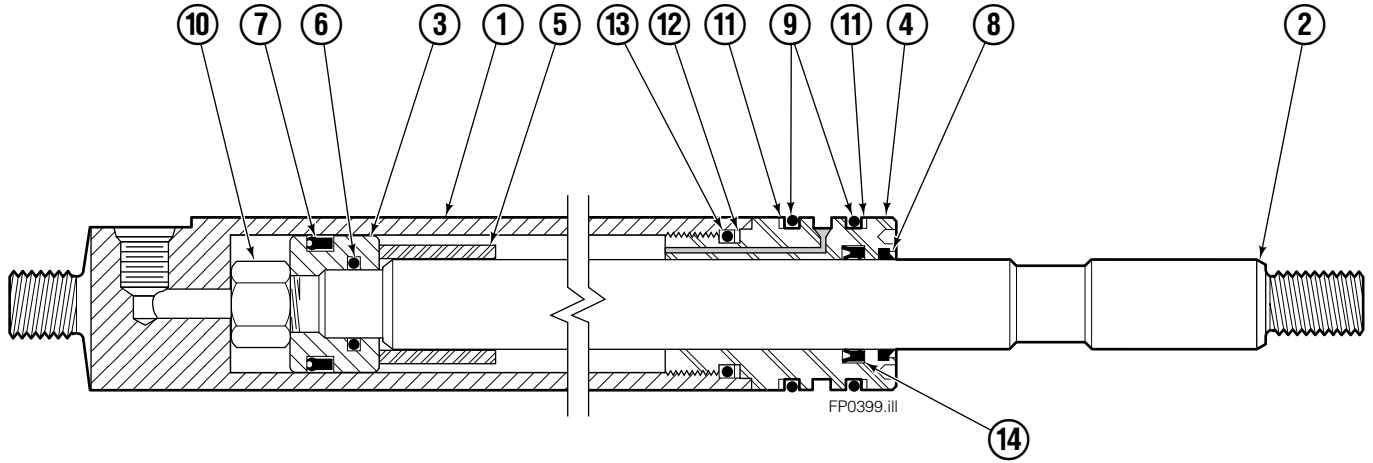

Cylinder

150H			
REF	QTY	PART NO.	DESCRIPTION
		6007221	Cylinder Assembly
1	1	6007219	Shell
2	1	6007022	Rod
3	1	6006925	Piston
4	1	6006966	Retainer
5	1	6006924	Spacer
6	1	2708	● O-Ring
7	1	663728	● Piston Seal
8	1	636851	● Wiper
9	2	2784	● O-Ring
10	1	667623	Nut, .625
11	2	615127	● Back Up Ring
12	1	615124	● Back Up Ring
13	1	2721	● O-Ring
14	1	6010310	● Rod Seal
		6100214	Service Kit

● Included in Service Kit 6100214.

Reference: S-21126, S-21132.