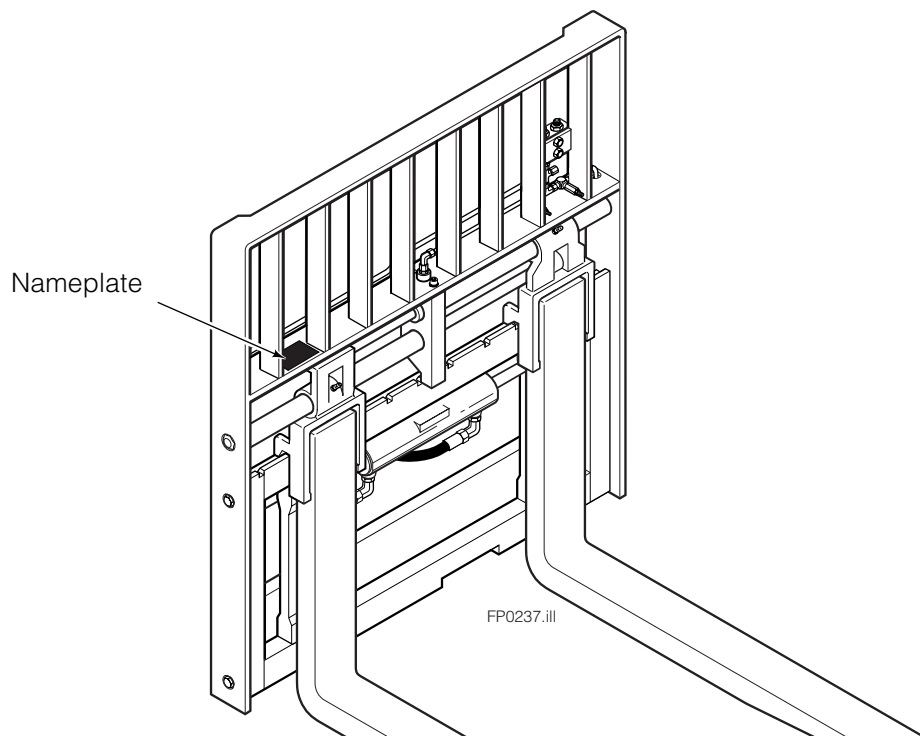

OR

Write: Cascade Corporation, P.O. Box 20187, Portland, OR 97220

Internet: www.cascorp.com

About This Manual

Introduction

This Manual shows the parts breakdown for the 150H Fork Positioner. Locate the nameplate on the left side of the backrest. If the nameplate is missing all necessary information is stamped into the backrest at the same location. The serial number must be supplied when ordering replacement parts for this product.