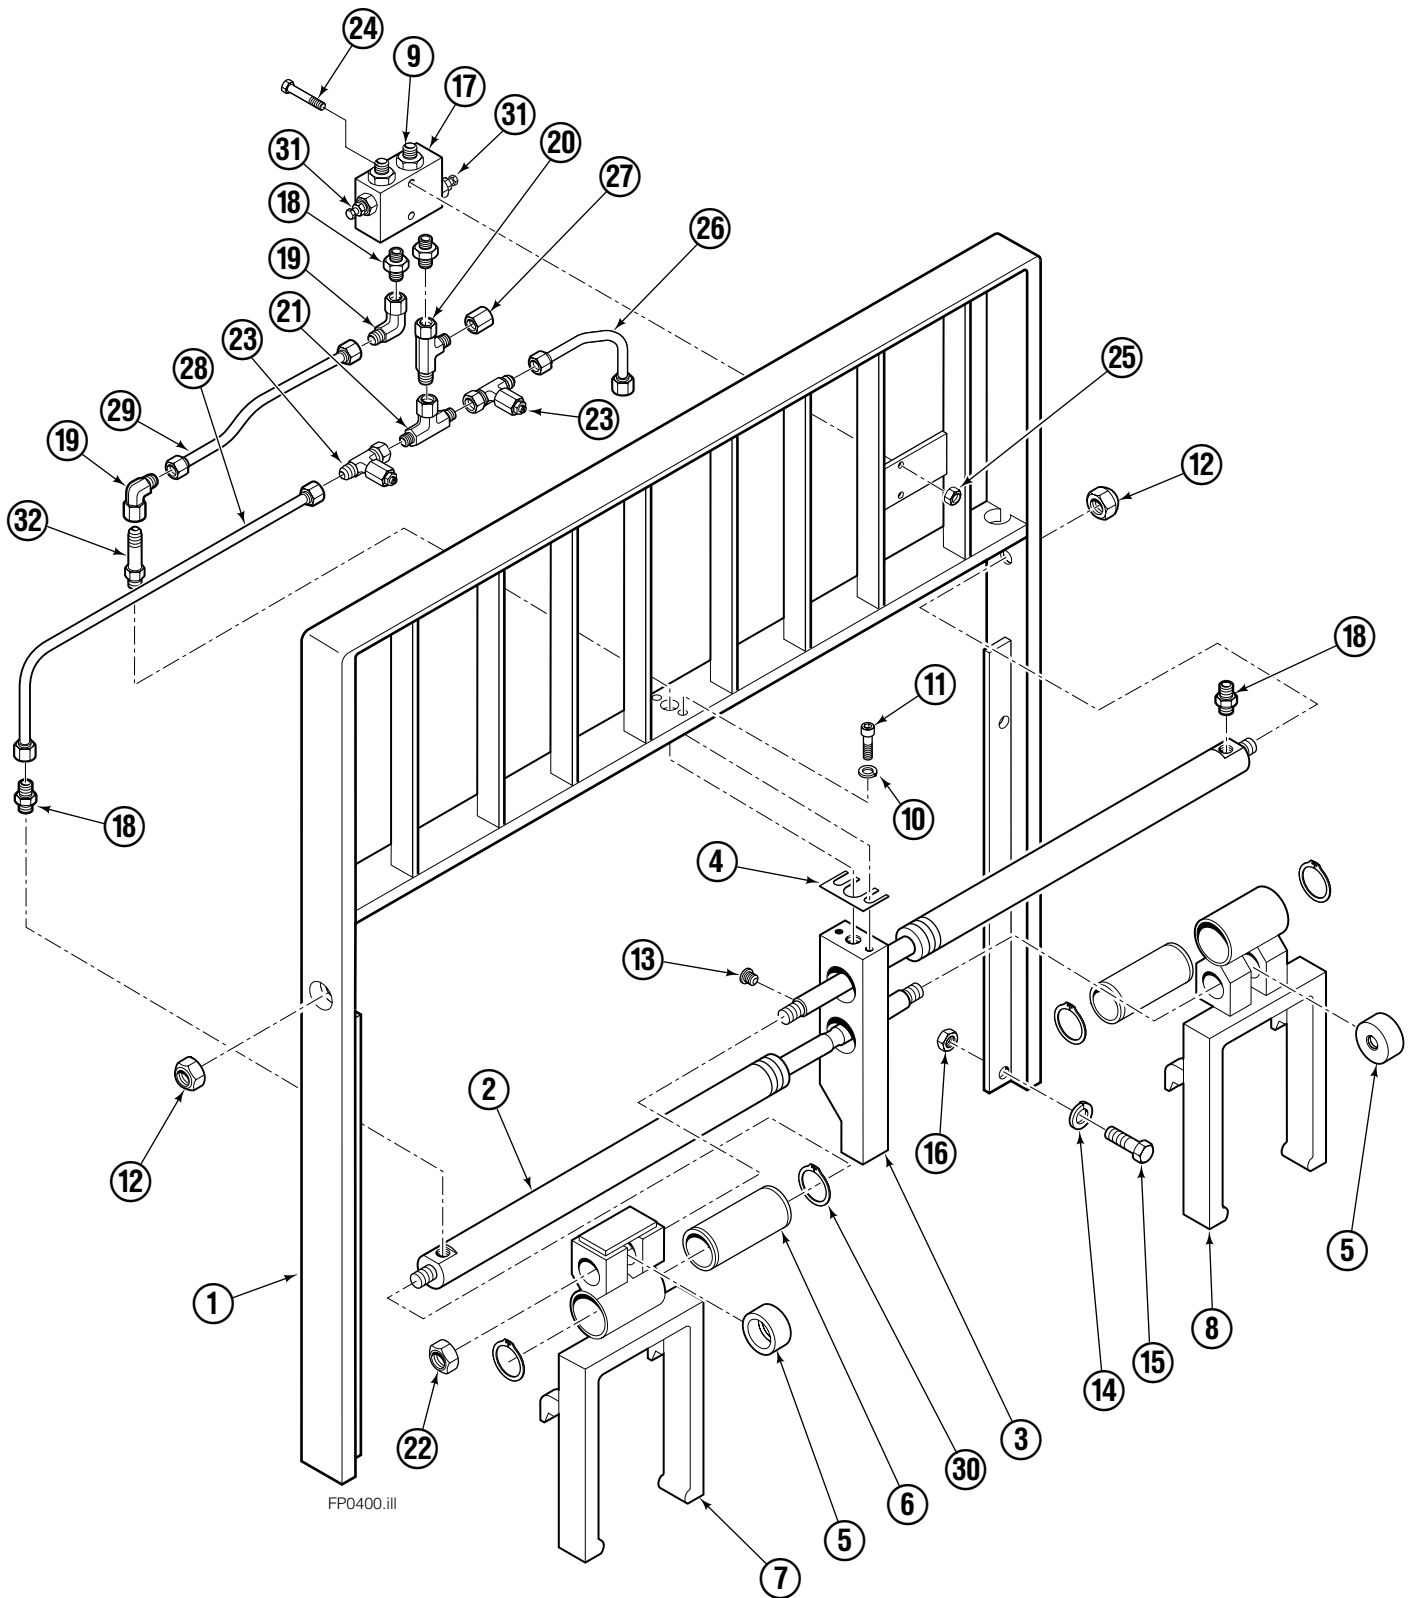

OR

Write: Cascade Corporation, P.O. Box 20187, Portland, OR 97220

Internet: www.cascorp.com

About This Manual

Introduction

This Manual shows the parts breakdown for the 150H Fork Positioner. Locate the nameplate on the left side of the backrest. If the nameplate is missing all necessary information is stamped into the backrest at the same location. The serial number must be supplied when ordering replacement parts for this product.

Fork Positioner Assembly

FP0400.ill

Fork Positioner Assembly

150H			
REF	QTY	PART NO.	DESCRIPTION
		6011313	Fork Positioner Assembly
1	1	6006788	Frame
2	2	6007221	Cylinder
3	1	6101808	Center Plate
4	1	6007060	Shim
5	2	6006682	Lug
6	2	6006759	Bushing
7	1	6006894	Fork Carrier, RH
8	1	6006879	Fork Carrier, LH
9	2	604511	Fitting, 6-6
10	2	680030	Lockwasher, M10
11	2	217933	Capscrew, M10 x 45
12	2	200244	Nut, GR8
13	1	604510	Plug, 6
14	4	683822	Lockwasher, M12
15	4	202407	Capscrew, M12 x 60
16	4	763025	Nut, M12
17	1	215919	Valve Body
18	4	611288	Fitting, 6-8
19	2	2680	Fitting, 6-6
20	1	611329	Fitting, 6-6
21	1	610892	Fitting, 6-6
22	2	200006	Nut
23	2	6009677	Restrictor Fitting
24	2	768528	Capscrew, M8 x 55
25	2	786881	Nut, M8
26	1	6009745	Tube, 6
27	1	2645	Nut, 6
28	1	6009786	Tube, 6
29	1	6101869	Tube
30	4	3154	Snap Ring
31	2	211223	Sun Valve
32	1	605743	Fitting