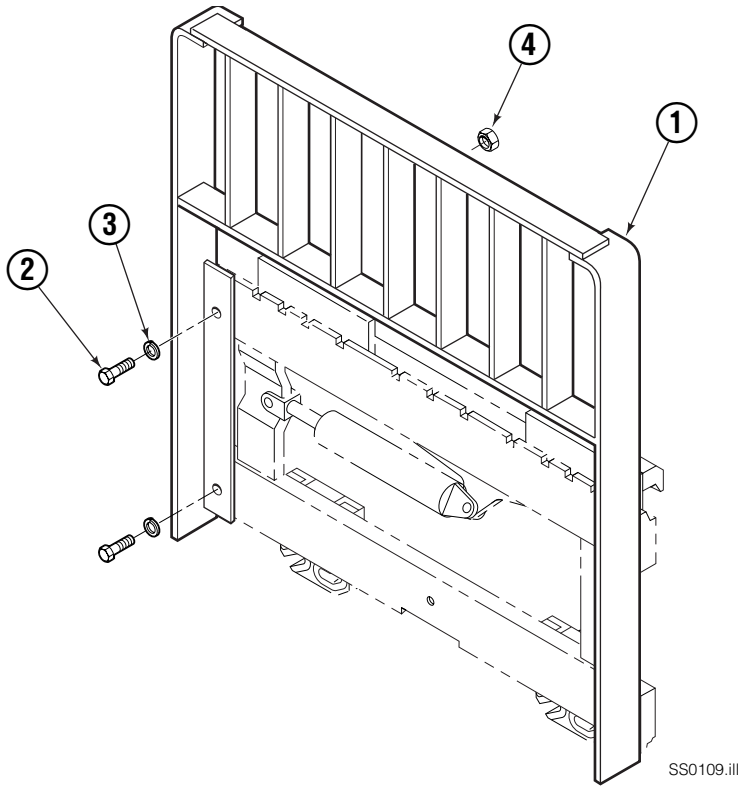

# Sideshift Cylinder

FP0123.ill

REF	QTY	PART NO.	DESCRIPTION
		686243	Cylinder Assembly
1	1	561012	Nut
■ 2	1	662457	Seal
3	1	564562	Spacer – Head
■ 4	1	2718	O-Ring
5	1	561427	Piston
6	1	561419	Shell
7	1	561422	Rod
8	1	561428	Retainer
■ 9	1	2791	O-Ring
■ 10	1	615134	Back-up Ring
■ 11	1	662449	Seal
12	1	561429	Retaining Ring
13	1	7215	Snap Ring
■ 14	1	626468	Wiper
15	1	---	Spacer – Rod
		561430	Service Kit

# Backrest

150D			
REF	QTY	PART NO.	DESCRIPTION
1		686341	Backrest - 49 in. wide x 48 in.
2	4	643541	Capscrew
3	4	6319	Lockwasher
4	4	5904	Nut, 1/2, NC

**Do you have questions you need answered right now?** Call your nearest Cascade Parts Department.