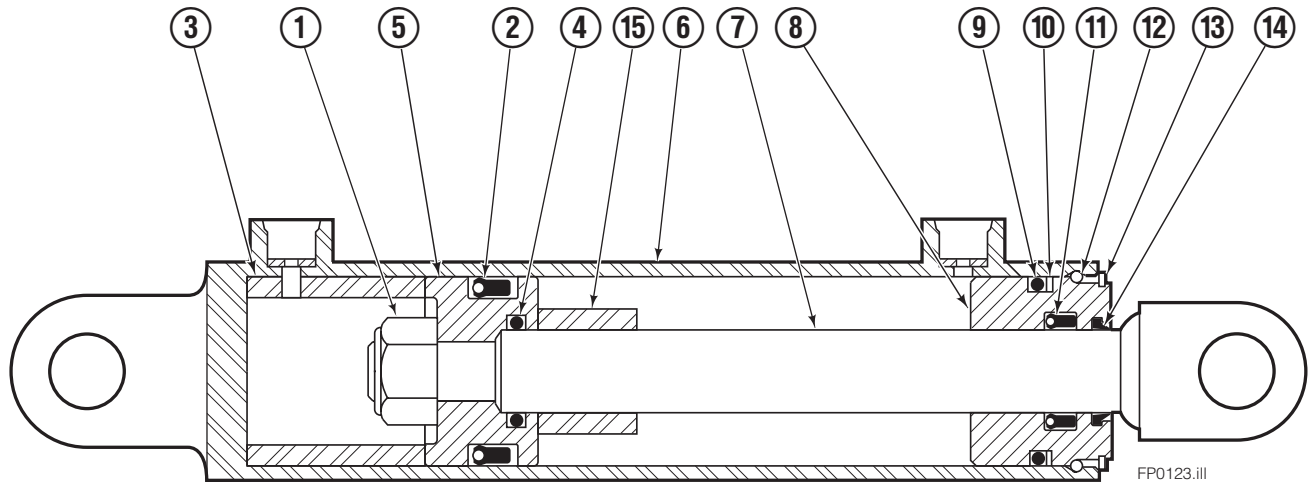

Sideshift Cylinder

FP0123.ill

REF	QTY	PART NO.	DESCRIPTION
		686243	Cylinder Assembly
1	1	561012	Nut
■ 2	1	662457	Seal
3	1	564562	Spacer – Head
■ 4	1	2718	O-Ring
5	1	561427	Piston
6	1	561419	Shell
7	1	561422	Rod
8	1	561428	Retainer
■ 9	1	2791	O-Ring
■ 10	1	615134	Back-up Ring
■ 11	1	662449	Seal
12	1	561429	Retaining Ring
13	1	7215	Snap Ring
■ 14	1	626468	Wiper
15	1	---	Spacer – Rod
		561430	Service Kit

■ Included in Service Kit 561430.

Ref: S-6053, S-6054