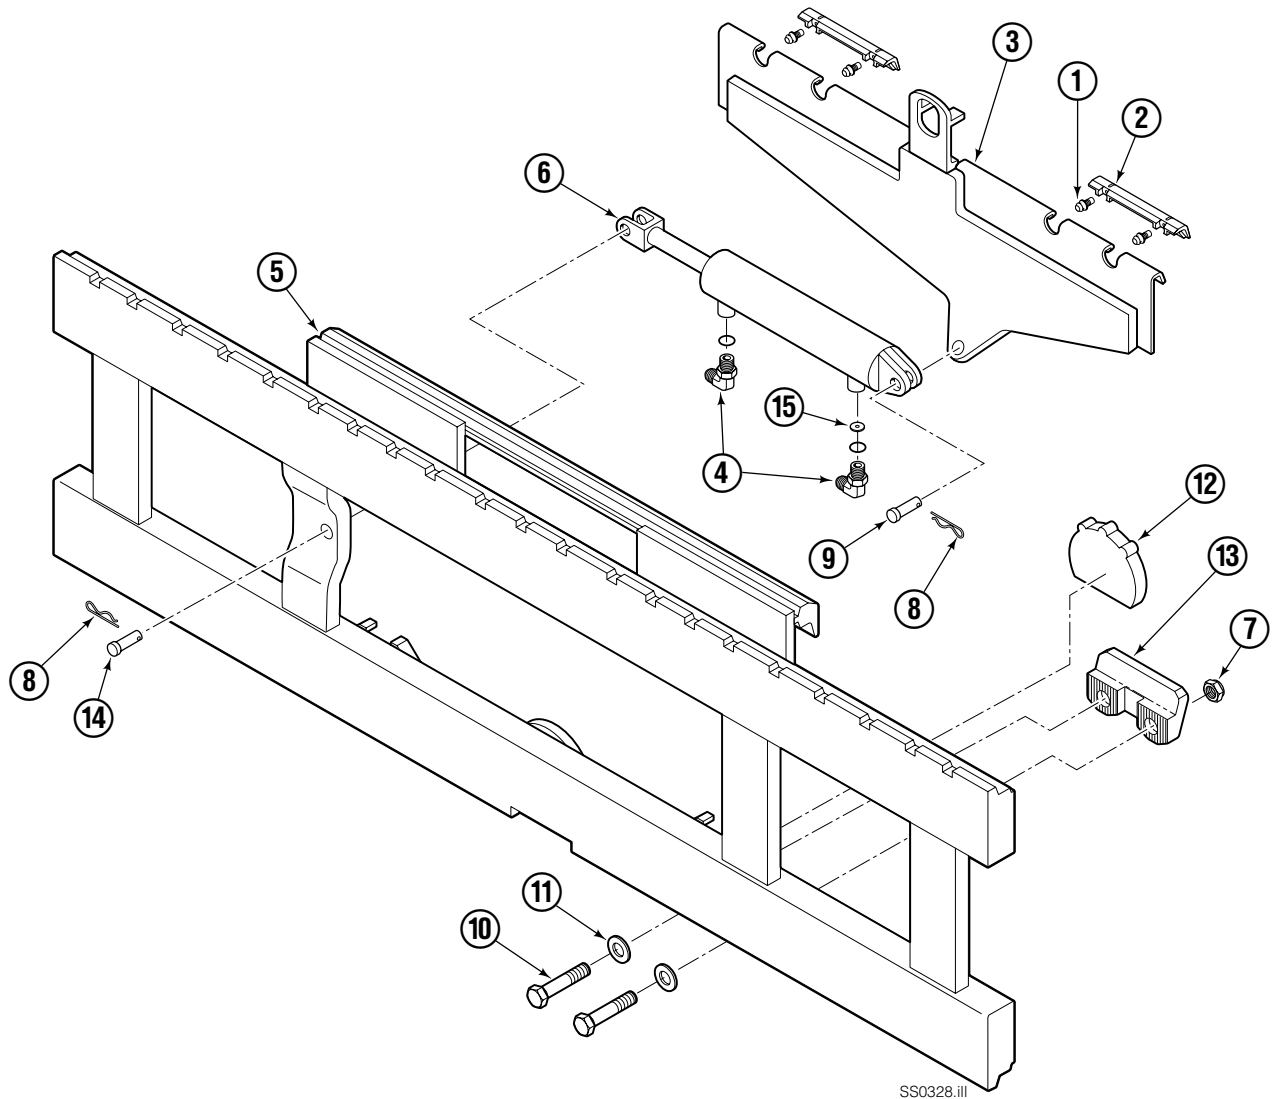

# Sideshifter Group

SS0328.iii

150D			
REF	QTY	PART NO.	DESCRIPTION
1	4	7403	Grease Fitting
2	2	672018	Bearing Segment
3	1	686238	Anchor Bracket
4	2	601676	Fitting, 6-6
5	1	371287	Faceplate ■
6	1	686243	Cylinder Assembly ▲
7	4	553857	Nut
8	2	686217	Cotter Pin
9	1	686215	Clevis Pin
10	4	638601	Capscrew, 5/8 NC x 2.00 GR5
11	4	667225	Washer
12	2	676650	Lower Bearing
13	2	678034	Lower Hook
14	1	686214	Clevis Pin
15	1	564226	Washer - Restrictor
		672022	Service Kit - Items 1 & 2
		675856	Service Kit - Item 12