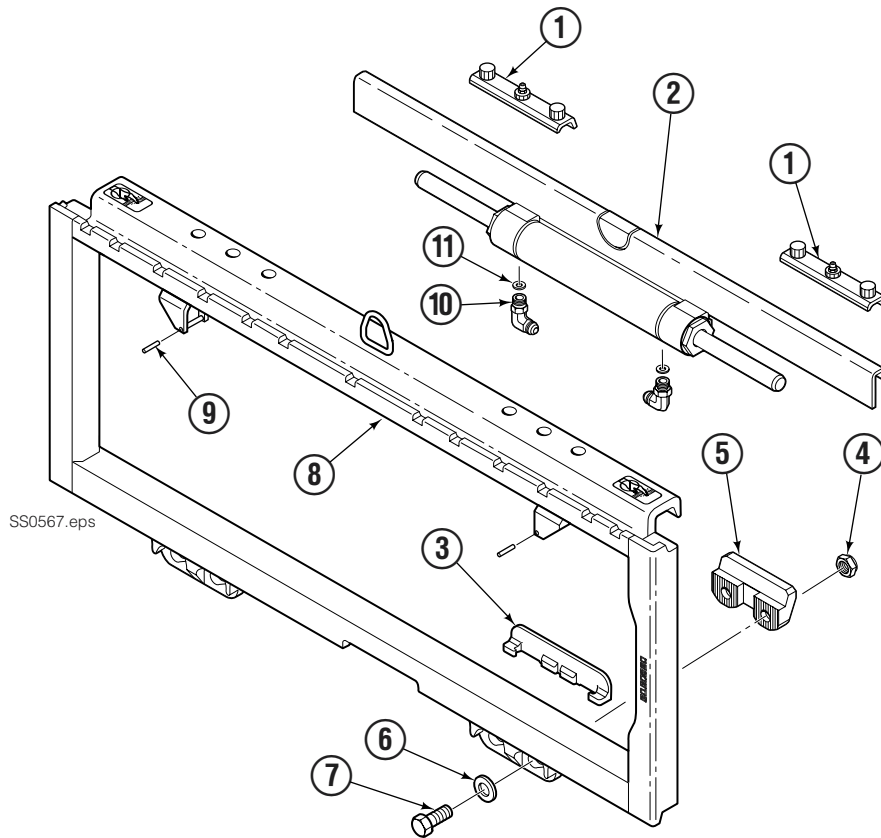

PARTS

Product Identification – This Section shows replacement parts for F-Series Sideshifters. The product model number and serial number are stamped on the back surface of the LH vertical bar (driver's view), and must be provided when ordering replacement parts. The cylinder/anchor bracket assembly part number is stamped on the front surface RH end of the anchor bracket (driver's view).

WARNING: For the safety of yourself and others, DO NOT install the parts shown in this Manual unless you have thoroughly reviewed the appropriate Service Manual.

Sideshift Group

55F

REF	QTY	PART NO.	DESCRIPTION	REF	QTY	PART NO.	DESCRIPTION
1	2	228782	Upper Bearing	7	4	639121	◆ Capscrew, 5/8NC x 1.50 (or)
2	1	6025685	Cylinder ▲	7	4	752903	◆ Capscrew, M16 x 45
3	2	6000719	Lower Bearing	8	1	6040739	Frame ●
4	4	553857	◆ Nut, 5/8NC (or)	9	2	7890	Roll Pin
4	4	781534	◆ Nut, M16	10	2	601676	■ Fitting, 6-6
5	2	204186	◆ Lower Hook	11	2	221733	Restrictor Washer
6	4	667225	◆ Washer				