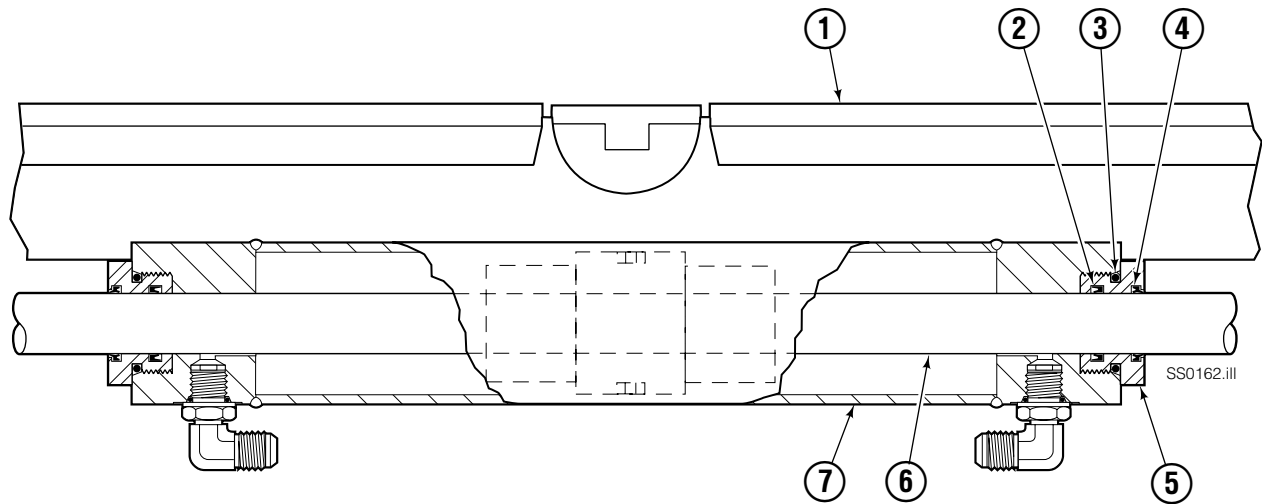

Cylinder

55F			
REF	QTY	PART NO.	DESCRIPTION
1	1	6025685	Cylinder Assembly
2	2	562132	● Rod Seal
3	2	415866	● O-Ring, 70 Duro
4	2	562131	● Rod Wiper Seal
5	2	218324	Retainer/Seal Carrier
6	-	■	Rod/Piston Assembly
7	-	■	Cylinder Shell
		219868	Rod Seal Service Kit

● Included in Service Kit 219868.

■ Not serviceable, order new Cylinder Assembly.

Reference: S-21006.