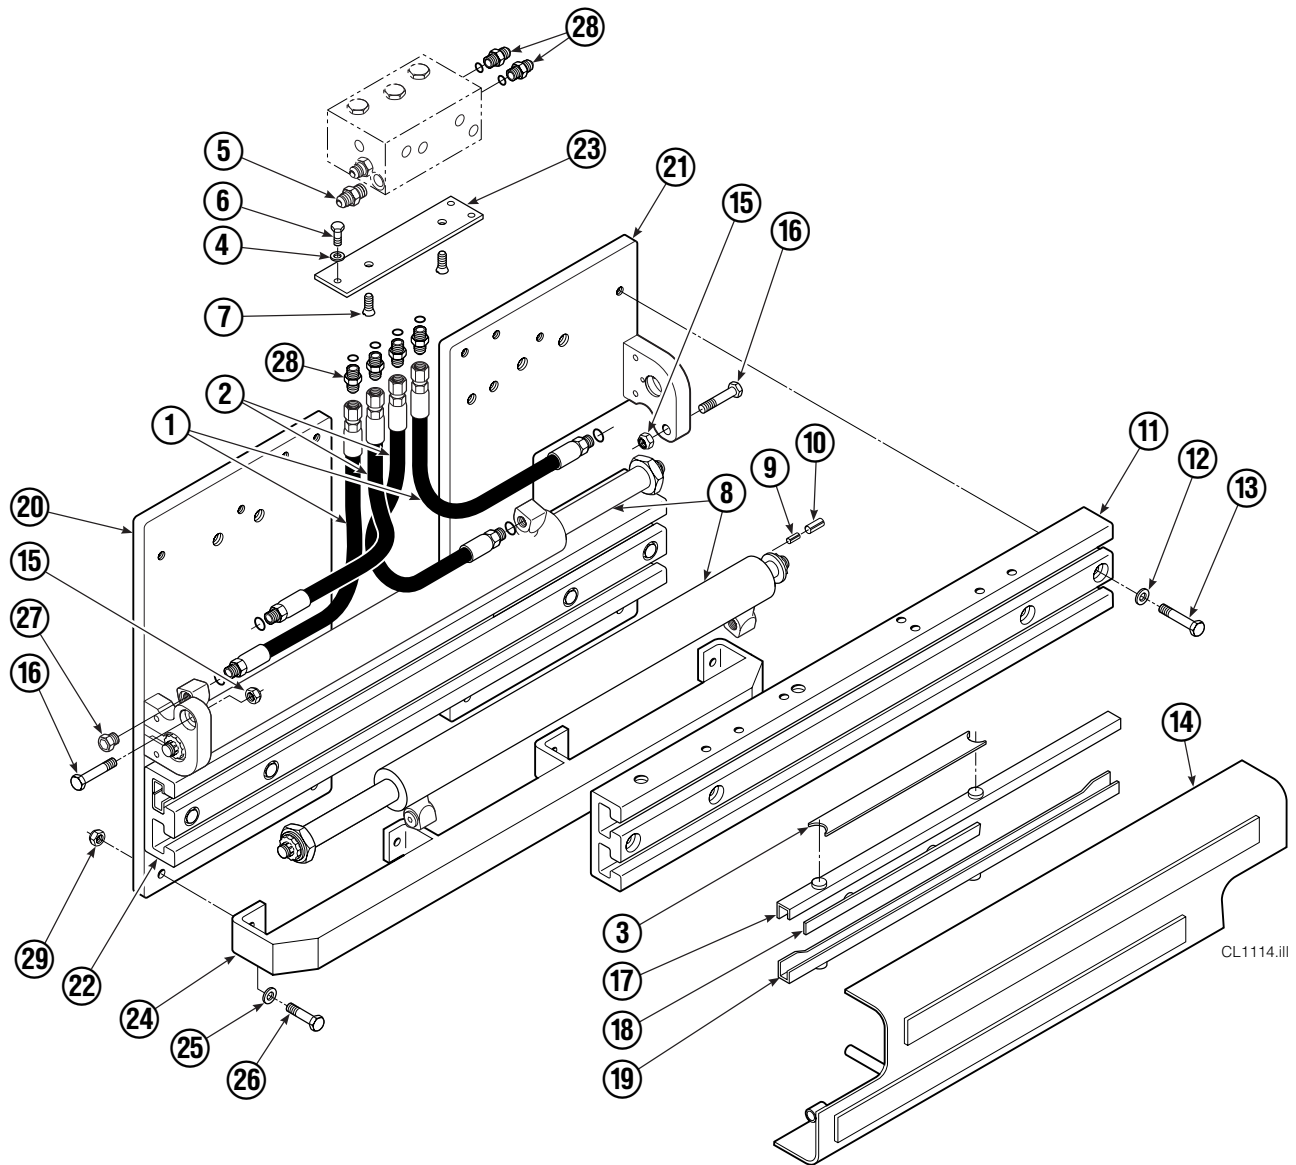

Internet: www.cascorp.com

Safety Decals

REF	QTY	PART NO.	DESCRIPTION
1	1	679150	No Step Decal
2	2	665595	No Hand Hold Decal
3	1	679059	Quick Change Hook Decal

Publications

PART NO.	DESCRIPTION
670487	Service Manual
670834	Operators Guide
670488	Installation Instructions
680664	Servicing Cascade Cylinders-VHS
679929	Tool Catalog
673964	Literature Index Order Form

Base Unit Group

CL1114.iii

15D

REF	QTY	PART NO.	DESCRIPTION	REF	QTY	PART NO.	DESCRIPTION
1	2	210436	Hose, 24.75 in.	16	2	768414	Capscrew, M12x65
2	2	210449	Hose, 18.25 in.	17	4	208858	Bearing
3	1	675326	Shim Kit ■	18	4	667663	Bearing
4	2	209021	Washer, M10	19	4	208857	Bearing
5	1	601377	Fitting, 8-8	20	1	220996	Mounting Plate - RH
6	2	684594	Capscrew, M10x20	21	1	220997	Mounting Plate - LH
7	2	766646	Capscrew, M10x20	22	1	221417	Frame - Lower
8	2	204200	Cylinder ▲	23	1	669957	Plate
9	2	768953	Roll Pin - Inner	24	1	671545	Bumper - Lower
10	2	769009	Roll Pin - Outer	25	4	683001	Washer
11	1	221280	Frame - Upper	26	4	768556	Capscrew, M12x45
12	8	667910	Washer	27	2	602580	Fitting, 8
13	8	684659	Capscrew, M12x75	28	6	611288	Fitting, 6-8
14	1	672331	Bumper	29	4	688387	Nut
15	2	763025	Nut, M12				

■ Includes two .015 Shims, and eight .020 Shims.

▲ See Cylinder page for parts breakdown.

Reference: Base Unit 3012337, SK-6390 R-3.

Cylinder

15D			
REF	QTY	PART NO.	DESCRIPTION
		204200	Cylinder Assembly
1	2	6510	Cotter Pin ■
2	2	667624	Nut Retainer ■
3	2	667625	Nut ■
4	1	559662	Shell
5	1	602580	Fitting
6	1	559702	Piston
7	1	2716	O-Ring ▲
8	1	557598	Seal ▲
9	1	2722	O-Ring ▲
10	1	615126	Back-Up Ring ▲
11	1	413799	Retainer
12	1	662448	Seal ▲
13	1	636853	Wiper ▲
14	1	667623	Nut
15	1	416991	Rod
16	1	667626	Washer
17	1	—	Spacer
18	1	671047	Seal Loader, Piston ▲
19	1	671051	Seal Loader, Retainer ▲
		560729	Service Kit