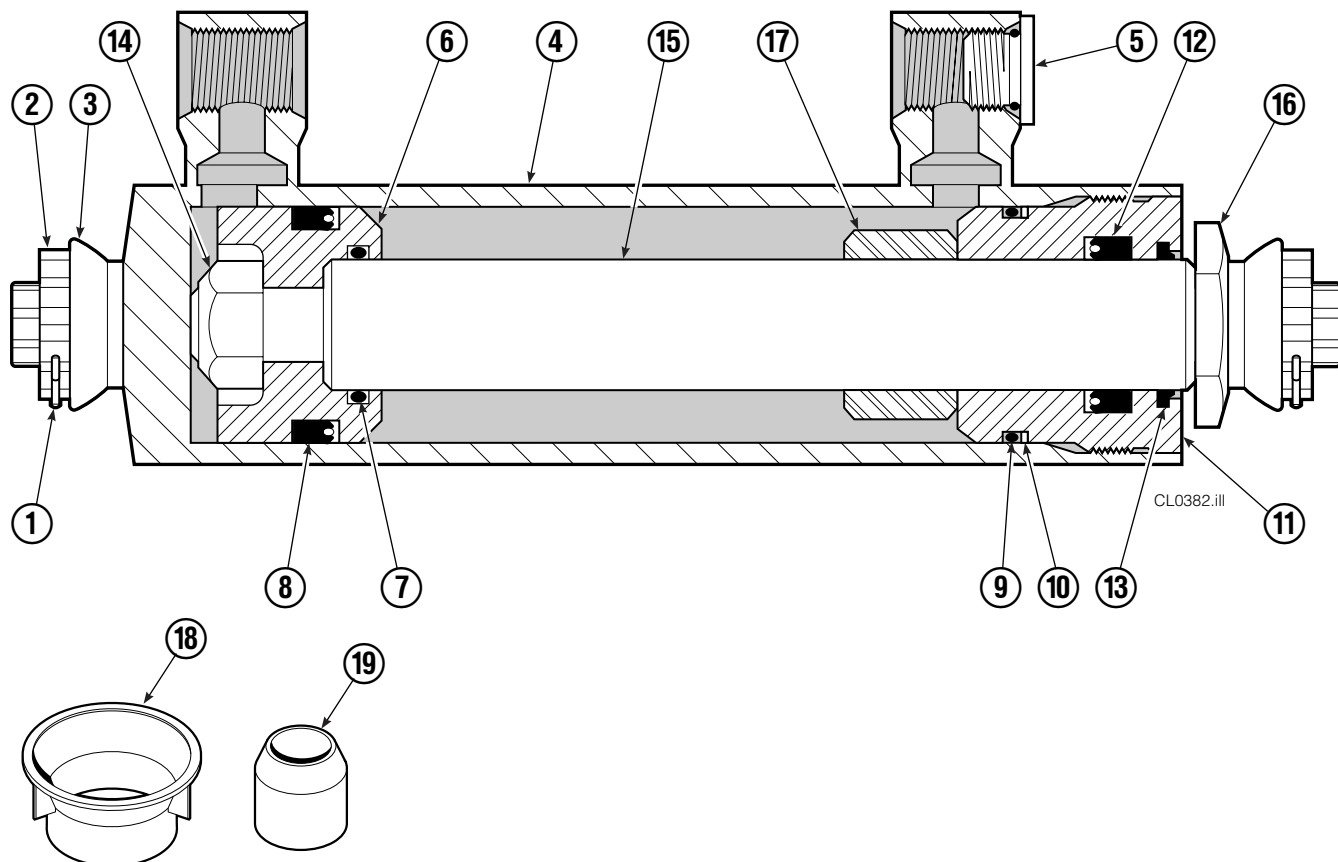

Base Unit Group

CL1114.iii

15D

REF	QTY	PART NO.	DESCRIPTION	REF	QTY	PART NO.	DESCRIPTION
1	2	210436	Hose, 24.75 in.	16	2	768414	Capscrew, M12x65
2	2	210449	Hose, 18.25 in.	17	4	208858	Bearing
3	1	675326	Shim Kit ■	18	4	667663	Bearing
4	2	209021	Washer, M10	19	4	208857	Bearing
5	1	601377	Fitting, 8-8	20	1	220996	Mounting Plate - RH
6	2	684594	Capscrew, M10x20	21	1	220997	Mounting Plate - LH
7	2	766646	Capscrew, M10x20	22	1	221417	Frame - Lower
8	2	204200	Cylinder ▲	23	1	669957	Plate
9	2	768953	Roll Pin - Inner	24	1	671545	Bumper - Lower
10	2	769009	Roll Pin - Outer	25	4	683001	Washer
11	1	221280	Frame - Upper	26	4	768556	Capscrew, M12x45
12	8	667910	Washer	27	2	602580	Fitting, 8
13	8	684659	Capscrew, M12x75	28	6	611288	Fitting, 6-8
14	1	672331	Bumper	29	4	688387	Nut
15	2	763025	Nut, M12				

■ Includes two .015 Shims, and eight .020 Shims.

▲ See Cylinder page for parts breakdown.

Reference: Base Unit 3012337, SK-6390 R-3.

Cylinder

15D			
REF	QTY	PART NO.	DESCRIPTION
		204200	Cylinder Assembly
1	2	6510	Cotter Pin ■
2	2	667624	Nut Retainer ■
3	2	667625	Nut ■
4	1	559662	Shell
5	1	602580	Fitting
6	1	559702	Piston
7	1	2716	O-Ring ▲
8	1	557598	Seal ▲
9	1	2722	O-Ring ▲
10	1	615126	Back-Up Ring ▲
11	1	413799	Retainer
12	1	662448	Seal ▲
13	1	636853	Wiper ▲
14	1	667623	Nut
15	1	416991	Rod
16	1	667626	Washer
17	1	—	Spacer
18	1	671047	Seal Loader, Piston ▲
19	1	671051	Seal Loader, Retainer ▲
		560729	Service Kit