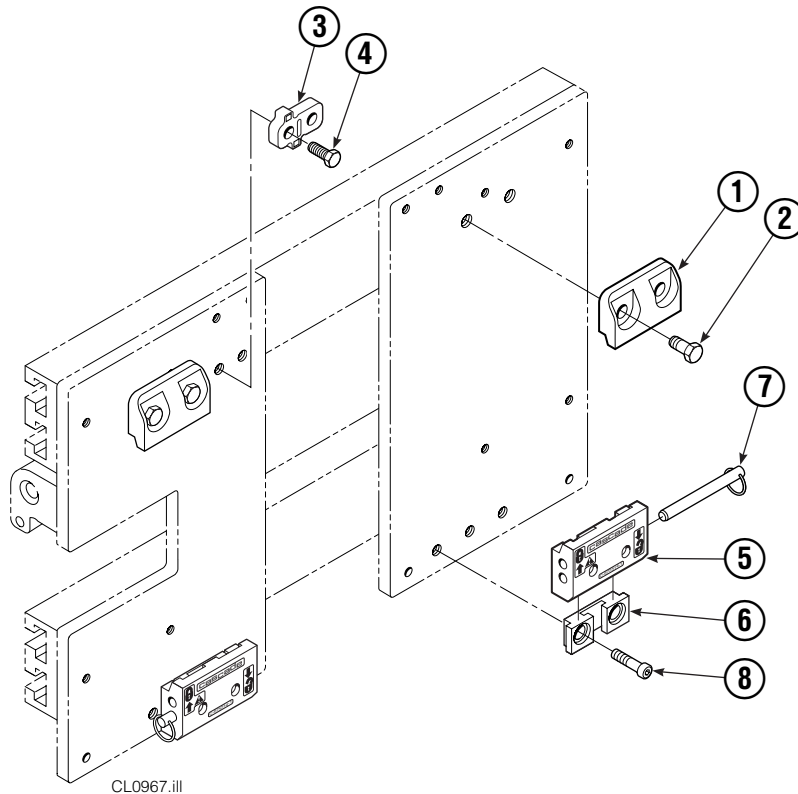

▲ Included in Service Kit 560729.

■ Included in Nut Service Kit 668926.

Reference: S-0283, S-0284

Valve Group

REF	QTY	PART NO.	DESCRIPTION	REF	QTY	PART NO.	DESCRIPTION
		343684	Valve Group	12	2	2840	O-Ring ●
1	1	667490	Special Fitting	13	2	673098	Spring
2	1	2841	O-Ring ●	14	2	667492	Poppet
3	1	667471	Spool	15	1	673089	Spool Assembly
4	2	609453	Fitting, 10	16	2	667491	Sleeve
5	2	667487	Spring	17	1	343685	Valve Body
6	7	604510	Fitting, 6	18	1	661347	Service Kit ●
7	1	678270	Check Valve – VPO	19	1	334615	Relief Valve
8	2	659058	Check Valve – PO	20	1	684625	Service Kit
9	2	667516	Service Kit ●	21	1	343687	Relief Valve
10	1	679846	Low Flow Spool Kit	22	1	667510	Service Kit
11	2	667494	Fitting			667513	Service Kit

● Included in Service Kit 667513.

Arms and Pads

15D							
REF	QTY	PART NO.	DESCRIPTION	REF	QTY	PART NO.	DESCRIPTION
1	2	221510	Contact Pad – 30x48 in. ■	10	4	787372	Capscrew, M8 x 20
2	1	221534	Arm – LH	11	4	682999	Eye Pin
3	1	221489	Arm – RH	12	4	787398	Washer, M8
4	1	221499	Stabilizer – LH	13	8	675620	Washer, M10
5	1	221495	Stabilizer – RH	14	8	200590	Bushing
6	1	221501	Shim Kit	15	12	768706	Capscrew, M12 x 35
7	2	210154	Spring	16	12	773842	Nut, M12
8	4	203405	Capscrew, M10 x 16	17	▲	676841	Contact Pad Repair Kit
9	4	210161	Pin	18	1	675626	Tool – Bushing Driver

Reference: 221498, 221511, SK-6390.

▲ Repairs one hole.

■ Length x Height.

Quick-Change Mounting Group

REF	QTY	ITA II	DESCRIPTION
		PART NO.	
		211162	Upper Mounting Group ▲
		211174	Lower Mounting Group ●
1	2	210491	Upper Hook
2	4	768577	Capscrew, M20 x 35
3	1	212999	Center Key
4	2	211129	Capscrew, M16 x 35
5	2	675514	Lower Hook
6	2	675515	Guide
7	2	678832	Pin
8	4	211180	Capscrew, M16 x 30