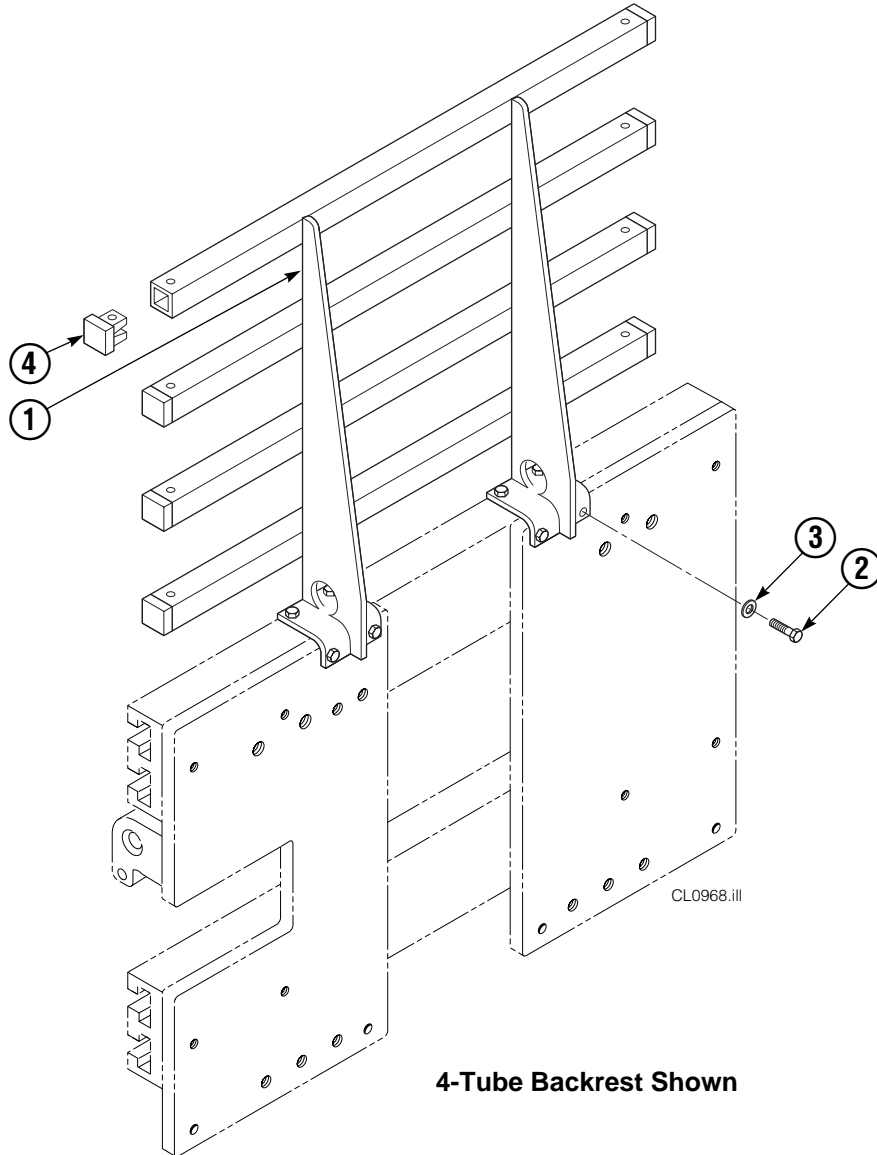

Backrest Group

15D			
REF	QTY	PART NO.	DESCRIPTION
		221577	Backrest Group
1	1	669897	Backrest
2	8	768810	Capscrew, M10x30
3	8	667910	Washer, M10
4	8	674356	Tube End

Reference: SK-6390.