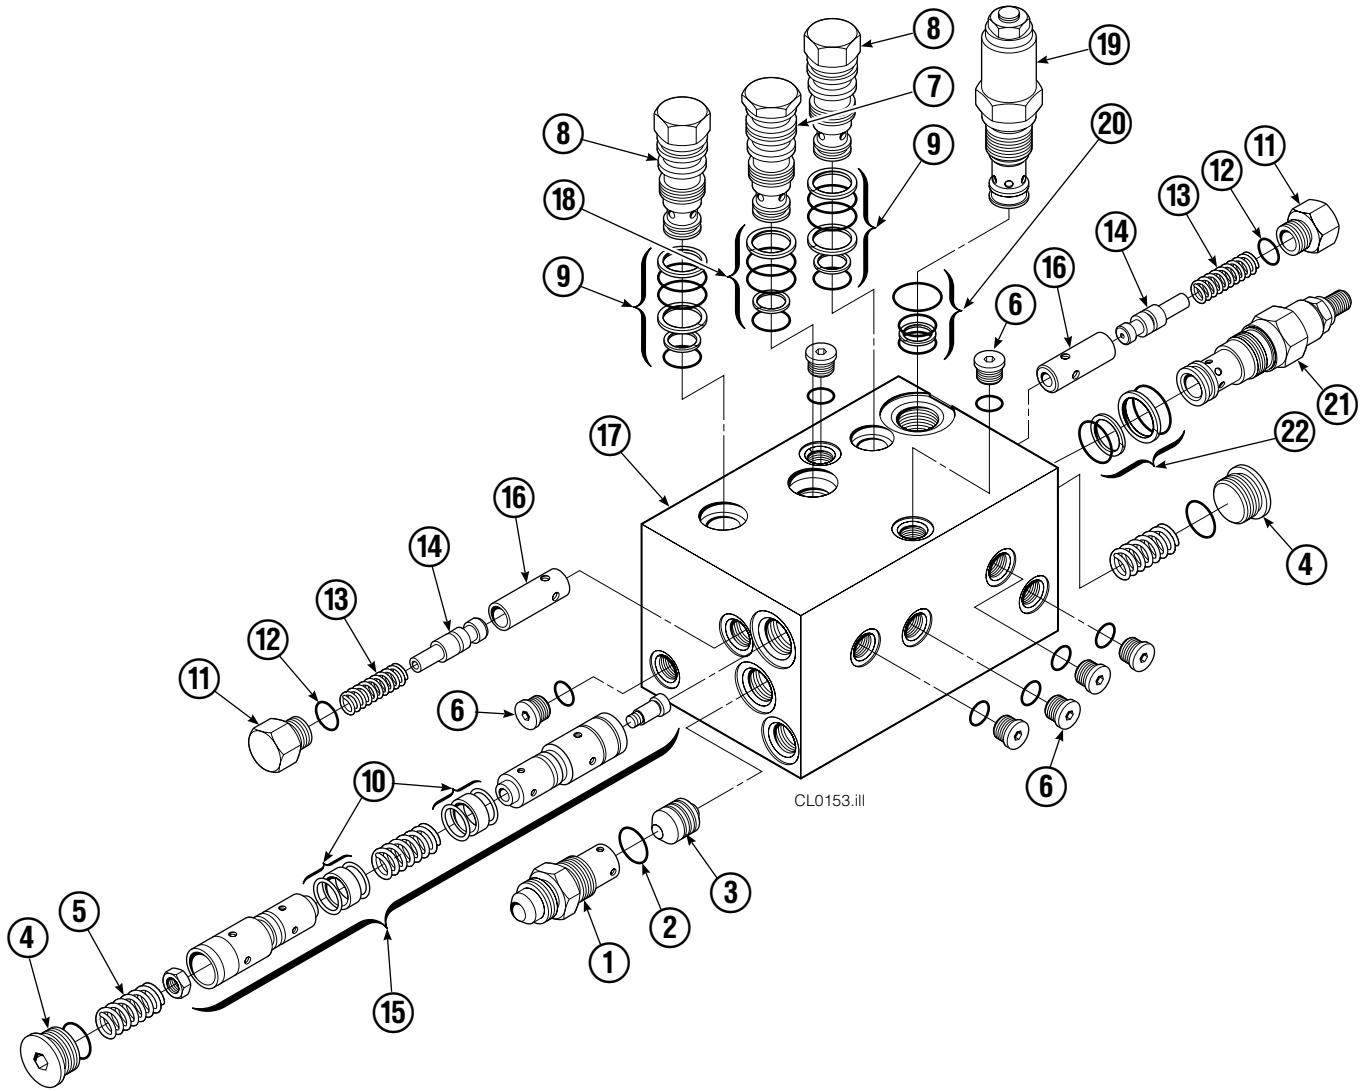

■ Includes two .015 Shims, and eight .020 Shims.

▲ See Cylinder page for parts breakdown.

Reference: Base Unit 3012337, SK-6390 R-3.

Cylinder

15D			
REF	QTY	PART NO.	DESCRIPTION
		204200	Cylinder Assembly
1	2	6510	Cotter Pin ■
2	2	667624	Nut Retainer ■
3	2	667625	Nut ■
4	1	559662	Shell
5	1	602580	Fitting
6	1	559702	Piston
7	1	2716	O-Ring ▲
8	1	557598	Seal ▲
9	1	2722	O-Ring ▲
10	1	615126	Back-Up Ring ▲
11	1	413799	Retainer
12	1	662448	Seal ▲
13	1	636853	Wiper ▲
14	1	667623	Nut
15	1	416991	Rod
16	1	667626	Washer
17	1	—	Spacer
18	1	671047	Seal Loader, Piston ▲
19	1	671051	Seal Loader, Retainer ▲
		560729	Service Kit

▲ Included in Service Kit 560729.

■ Included in Nut Service Kit 668926.

Reference: S-0283, S-0284

Valve Group

REF	QTY	PART NO.	DESCRIPTION	REF	QTY	PART NO.	DESCRIPTION
		343684	Valve Group	12	2	2840	O-Ring ●
1	1	667490	Special Fitting	13	2	673098	Spring
2	1	2841	O-Ring ●	14	2	667492	Poppet
3	1	667471	Spool	15	1	673089	Spool Assembly
4	2	609453	Fitting, 10	16	2	667491	Sleeve
5	2	667487	Spring	17	1	343685	Valve Body
6	7	604510	Fitting, 6	18	1	661347	Service Kit ●
7	1	678270	Check Valve – VPO	19	1	334615	Relief Valve
8	2	659058	Check Valve – PO	20	1	684625	Service Kit
9	2	667516	Service Kit ●	21	1	343687	Relief Valve
10	1	679846	Low Flow Spool Kit	22	1	667510	Service Kit
11	2	667494	Fitting			667513	Service Kit