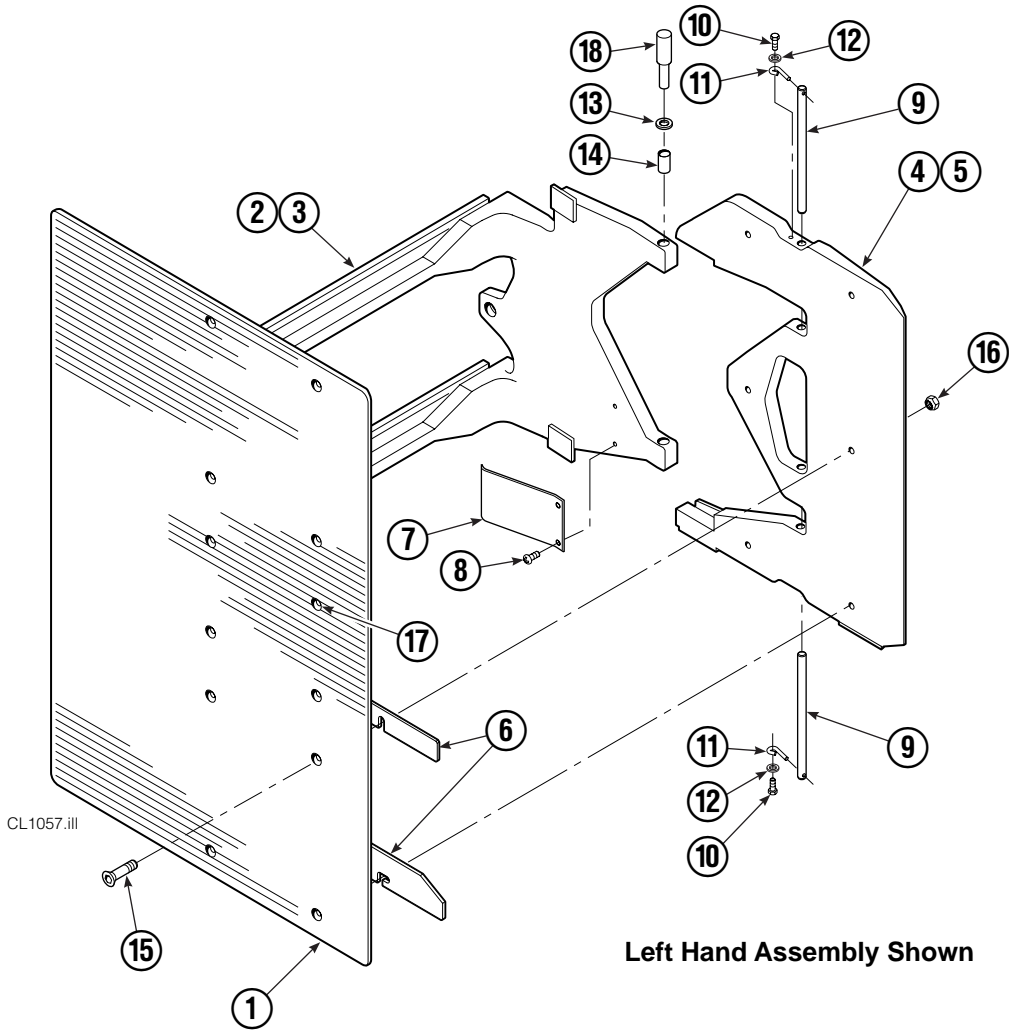

■ Includes two .015 Shims, and eight .020 Shims.

▲ See Cylinder page for parts breakdown.

Reference: Base Unit 3012337, SK-6390 R-3.

Cylinder

15D			
REF	QTY	PART NO.	DESCRIPTION
		204200	Cylinder Assembly
1	2	6510	Cotter Pin ■
2	2	667624	Nut Retainer ■
3	2	667625	Nut ■
4	1	559662	Shell
5	1	602580	Fitting
6	1	559702	Piston
7	1	2716	O-Ring ▲
8	1	557598	Seal ▲
9	1	2722	O-Ring ▲
10	1	615126	Back-Up Ring ▲
11	1	413799	Retainer
12	1	662448	Seal ▲
13	1	636853	Wiper ▲
14	1	667623	Nut
15	1	416991	Rod
16	1	667626	Washer
17	1	—	Spacer
18	1	671047	Seal Loader, Piston ▲
19	1	671051	Seal Loader, Retainer ▲
		560729	Service Kit

▲ Included in Service Kit 560729.

■ Included in Nut Service Kit 668926.

Reference: S-0283, S-0284

Valve Group

REF	QTY	PART NO.	DESCRIPTION	REF	QTY	PART NO.	DESCRIPTION
		343684	Valve Group	12	2	2840	O-Ring ●
1	1	667490	Special Fitting	13	2	673098	Spring
2	1	2841	O-Ring ●	14	2	667492	Poppet
3	1	667471	Spool	15	1	673089	Spool Assembly
4	2	609453	Fitting, 10	16	2	667491	Sleeve
5	2	667487	Spring	17	1	343685	Valve Body
6	7	604510	Fitting, 6	18	1	661347	Service Kit ●
7	1	678270	Check Valve – VPO	19	1	334615	Relief Valve
8	2	659058	Check Valve – PO	20	1	684625	Service Kit
9	2	667516	Service Kit ●	21	1	343687	Relief Valve
10	1	679846	Low Flow Spool Kit	22	1	667510	Service Kit
11	2	667494	Fitting			667513	Service Kit

● Included in Service Kit 667513.

Arms and Pads

15D							
REF	QTY	PART NO.	DESCRIPTION	REF	QTY	PART NO.	DESCRIPTION
1	2	221510	Contact Pad – 30x48 in. ■	10	4	787372	Capscrew, M8 x 20
2	1	221534	Arm – LH	11	4	682999	Eye Pin
3	1	221489	Arm – RH	12	4	787398	Washer, M8
4	1	221499	Stabilizer – LH	13	8	675620	Washer, M10
5	1	221495	Stabilizer – RH	14	8	200590	Bushing
6	1	221501	Shim Kit	15	12	768706	Capscrew, M12 x 35
7	2	210154	Spring	16	12	773842	Nut, M12
8	4	203405	Capscrew, M10 x 16	17	▲	676841	Contact Pad Repair Kit
9	4	210161	Pin	18	1	675626	Tool – Bushing Driver