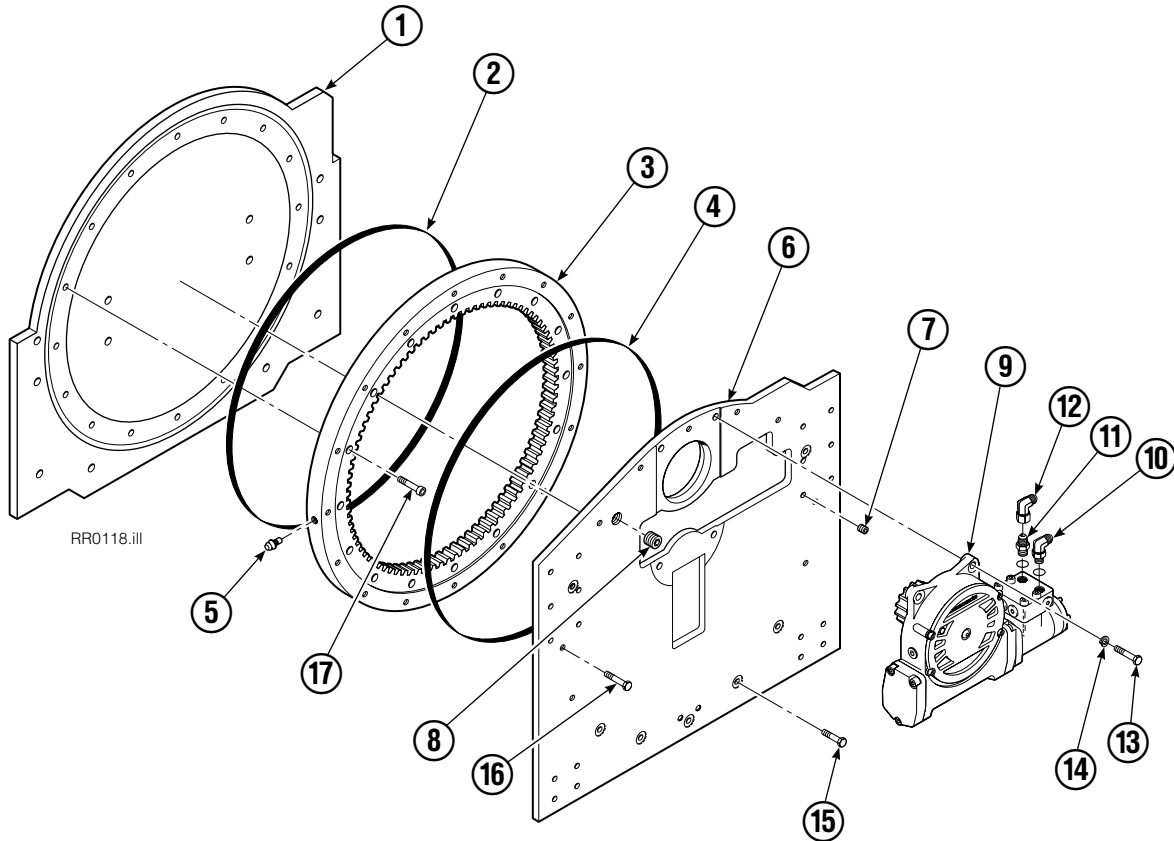

Rotator Group

40D			
REF	QTY	PART NO.	DESCRIPTION
		204146	Rotator Group
1	1	204148	Faceplate
2	1	670513	Seal
3	1	672828	Bearing Assembly
4	1	670514	Seal
5	1	7401	Grease Fitting
6	1	681820	Baseplate
7	4	631385	Plug
8	1	6605	Plug
9	1	795491	Drive Group ▲
10	1	601250	Fitting, 8-8
11	1	601377	Fitting, 8-8
12	1	605761	Fitting, 8-8
13	4	661742	Capscrew, .5 x 1.25
14	4	6290	Lockwasher, .5
15	7	643538	Capscrew, .5 x 1.50
16	9	643539	Capscrew, .5 x 1.75
17	16	4505	Capscrew, .5 x 1.25

- Quantity as required.
- ▲ See Check Valve page for parts breakdown.
- ▼ See Drive Motor page for parts breakdown.

Drive Motor

REF	QTY	PART NO.	DESCRIPTION
		206392	Drive Motor
1	1	675478	Shaft
2	1	675477	Drive
3	1	675479	Spacer Plate
■ 4	1	675480	Gerotor Set (101-1768-007)
■ 4	1	685075	Gerotor Set (101-1768-009)
5	1	675482	End Cap
● 6	1	206405	Service Kit
■ 7	1	685089	Flange (101-1768-007)
■ 7	1	685090	Flange (101-1768-009)