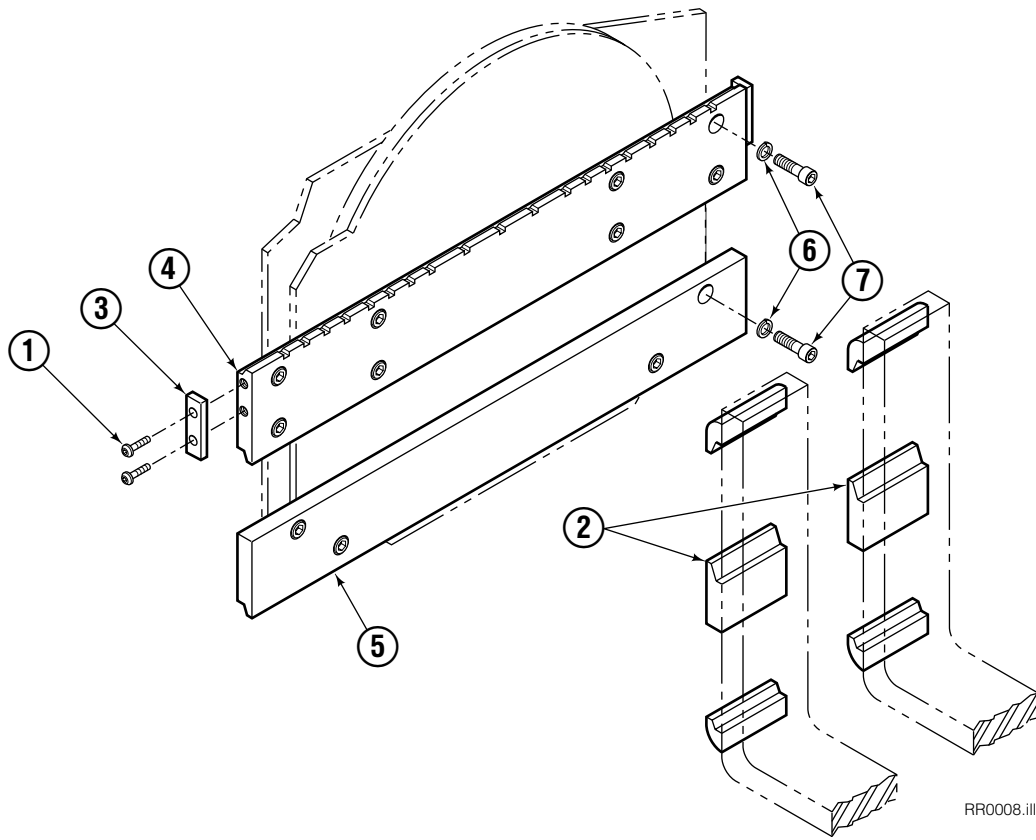

Fork Bar Group

RR0008.ill

40D			
REF	QTY	PART NO.	DESCRIPTION
		204151	Fork Bar Group
1	4	4880	Capscrew, 1/2 NC x 1.0 GR8
2	2	689279	Hook
3	2	624394	Keeper
4	1	625457	Upper Bar
5	1	680086	Lower Bar
6	12	6447	Lockwasher, .625
7	12	607084	Capscrew, .625 x 1.25

Reference: SK-4684.