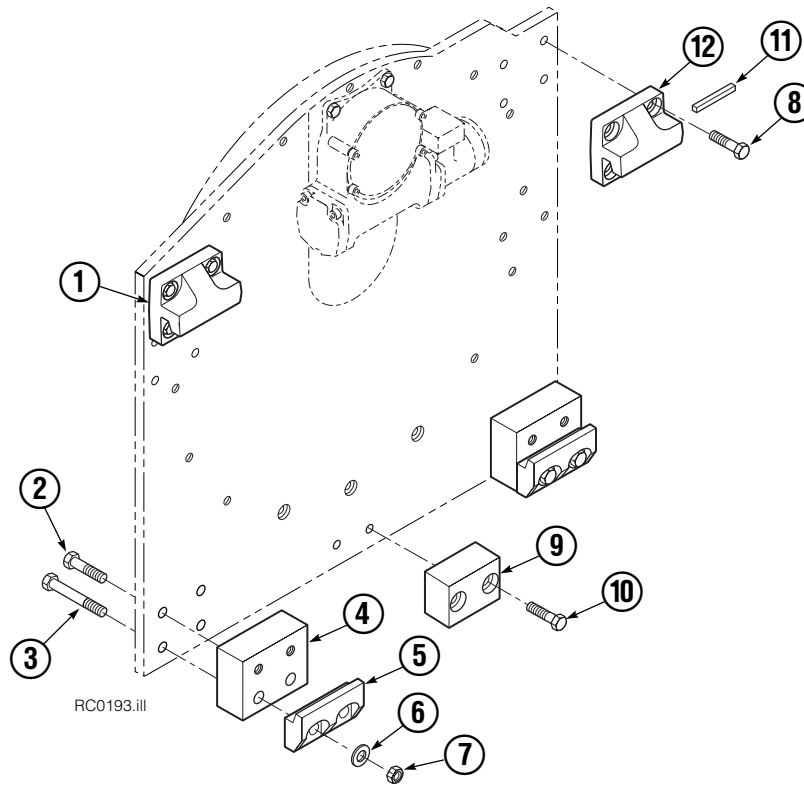

Fork Bar Group

RR0008.ill

40D			
REF	QTY	PART NO.	DESCRIPTION
		204151	Fork Bar Group
1	4	4880	Capscrew, 1/2 NC x 1.0 GR8
2	2	689279	Hook
3	2	624394	Keeper
4	1	625457	Upper Bar
5	1	680086	Lower Bar
6	12	6447	Lockwasher, .625
7	12	607084	Capscrew, .625 x 1.25

Reference: SK-4684.

Bolt-On Mounting Group

Class II, 0°

REF	QTY	PART NO.	DESCRIPTION
		680630	Mounting Group
1	1	670523	Upper Hook – LH
2	4	3709	Capscrew, 5/8 NC x 1.50
3	4	674261	Capscrew, 5/8 NC x 3.75
4	2	676037	Spacer
5	2	675968	Lower Hook
6	4	667225	Washer
7	4	676281	Nut, 5/8 in. ID
8	8	667765	Capscrew, 5/8 NC x 1.50
9	1	680683	Center Spacer
10	2	677828	Capscrew, 1/2 NC x 1.00
11	1	669344	Stop Kit
12	1	670524	Upper Hook – RH