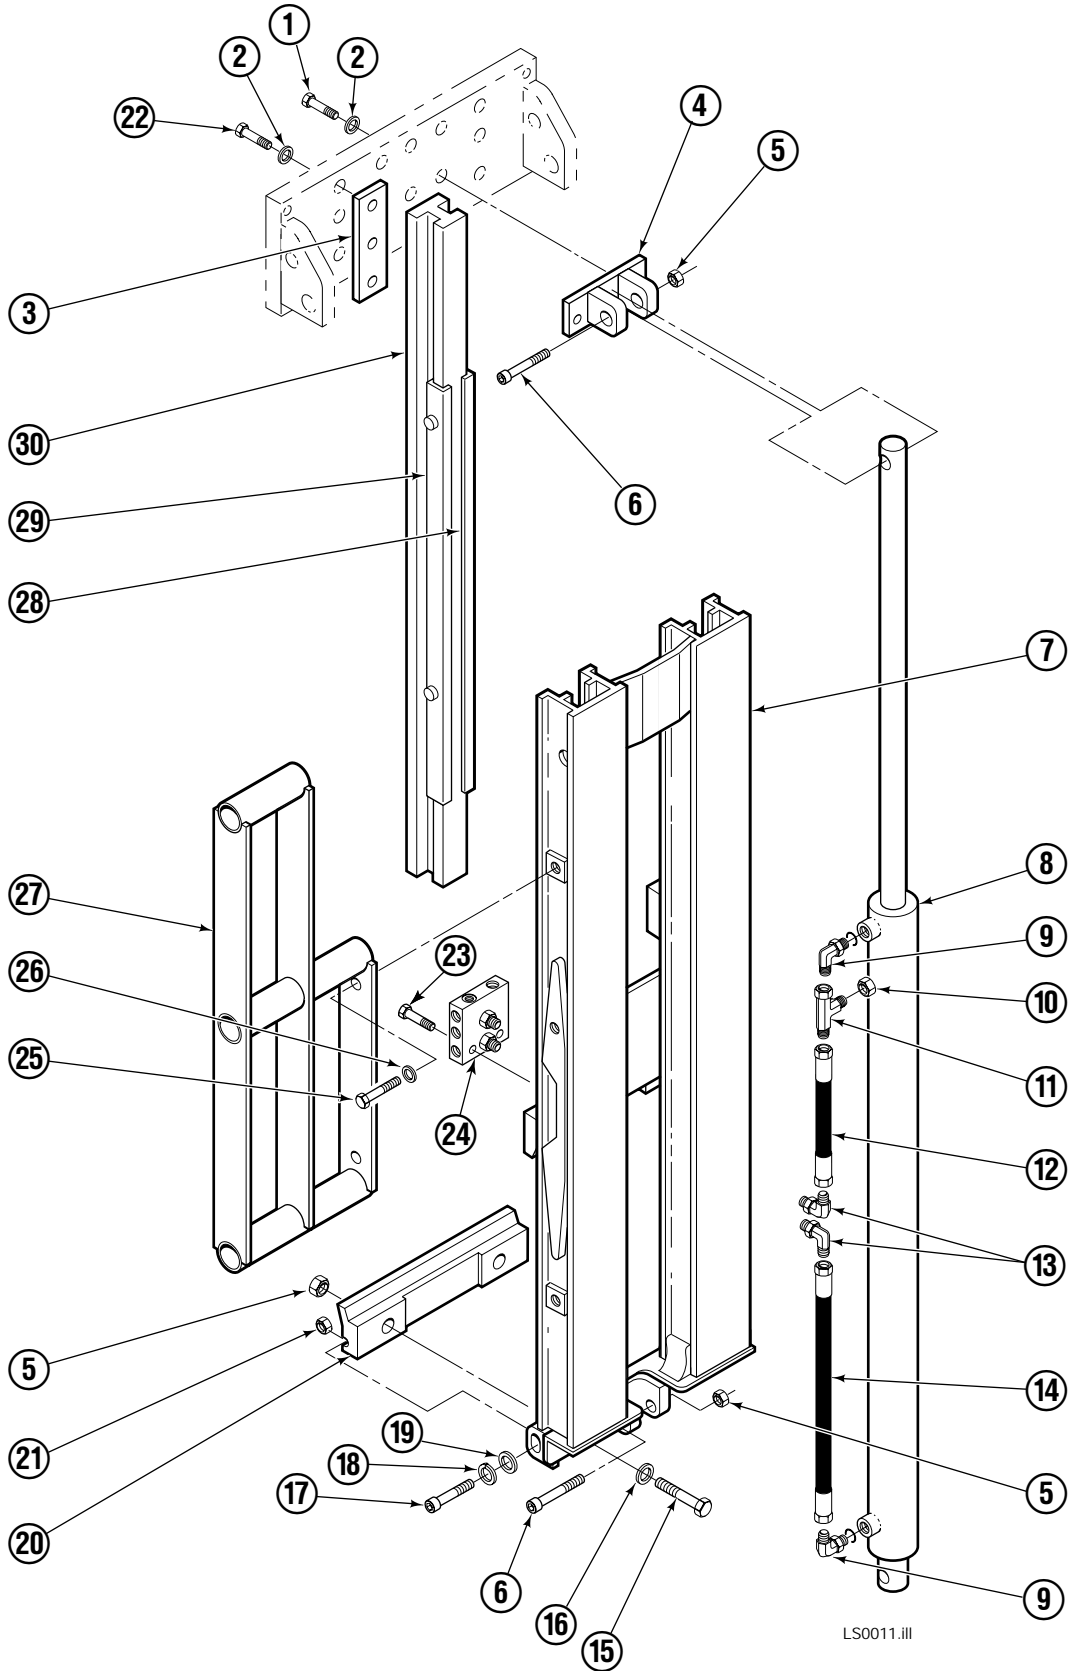

Write: Cascade Corporation, P.O. Box 20187, Portland, OR 97220

Decals

Load Stabilizer

Frame Group

LS0011.iii

Frame Group

35E			
REF	QTY	PART NO.	DESCRIPTION
1	3	206478	Capscrew, M10x1.5x35-10,9
2	9	201570	Washer
3	2	201956	Shim
4	1	201976	Cylinder Clevis
5	4	678990	Nut
6	2	211250	Capscrew
7	1	206500	Frame
8	1	◆ 582490	Cylinder – 42"-84" Opening Range
9	2	601676	Fitting, 6-6
10	1	2645	Fitting, 6
11	1	611329	Fitting, 6-6
12	1	675058	Hose – 42"-84" Opening Range
13	2	2680	Fitting, 6-6
14	1	206880	Hose
15	2	689997	Capscrew, M16x2x60
16	2	667225	Washer
17	1	201568	Capscrew
18	1	680253	Lockwasher, M8
19	1	205349	Washer
20	1	202049	Lower Hook
21	1	767414	Nut, M8
22	8	209684	Capscrew, M12x1.75x50-10,9
23	2	768795	Capscrew
24	1	■ 202047	Valve Assembly
25	4	766154	Capscrew, M16x2x40
26	4	211179	Washer
27	2	202329	Backrest
28	2	668910	Bearing
29	2	668911	Bearing
30	2	202055	Arm Bar – 42"-84" Opening Range

◆ See Cylinder page for parts breakdown.

■ See Valve page for parts breakdown.

Reference: Common Parts Group 201962

Hydraulic Group 202324

Load Stabilizer Cylinder

35E			
REF	QTY	PART NO.	DESCRIPTION
		582490	Cylinder Assembly
1	1	562298	Shell
2	1	562299	Rod
3	1	-	Spacer
4	1	667623	Nut
5	1	■ 557598	Piston Seal
6	1	559702	Piston
7	1	■ 2716	O-Ring
8	1	■ 2722	O-Ring
9	1	■ 615126	Back-Up Ring
10	1	■ 663728	Rod Seal
11	1	562300	Retainer
12	1	■ 626468	Wiper
		562447	Service Kit

Arm Group

35E			
REF	QTY	PART NO.	DESCRIPTION
1	1	202061	Arm
2	2	205976	Sleeve ▲
3	2	205979	Nut, M12 ▲
4	1	202260	Contact Pad, 30 in. x 30 in.
5	2	768709	Capscrew ▲
6	6	202251	Washer, M12 ▲
7	2	202145	Washer, Rubber ▲
		205980	Service Kit