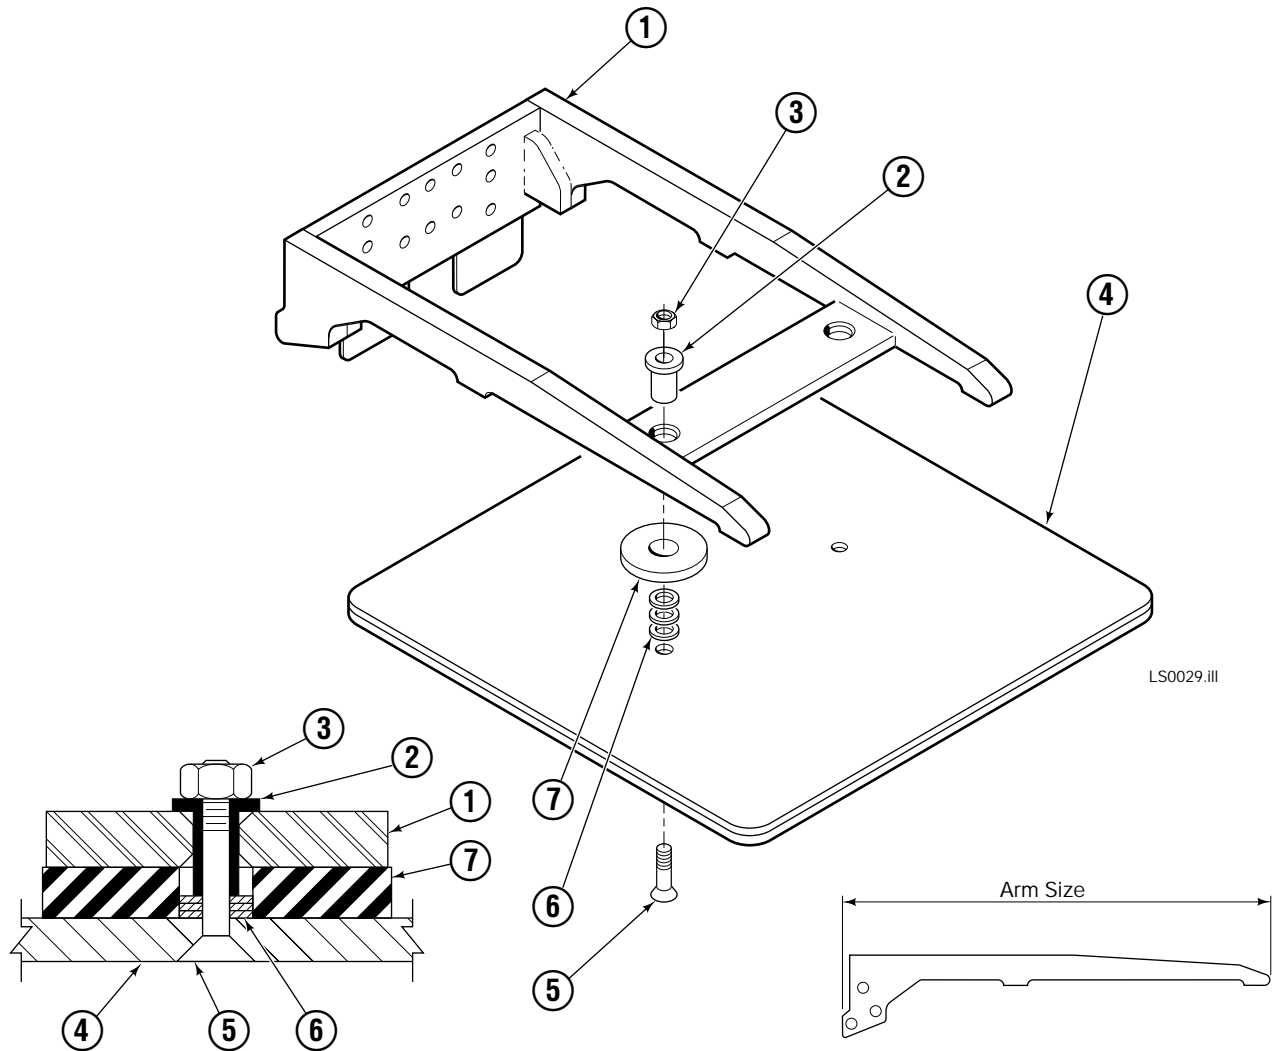

◆ See Cylinder page for parts breakdown.

■ See Valve page for parts breakdown.

Reference: Common Parts Group 201962

Hydraulic Group 202324

Load Stabilizer Cylinder

35E			
REF	QTY	PART NO.	DESCRIPTION
		582490	Cylinder Assembly
1	1	562298	Shell
2	1	562299	Rod
3	1	-	Spacer
4	1	667623	Nut
5	1	■ 557598	Piston Seal
6	1	559702	Piston
7	1	■ 2716	O-Ring
8	1	■ 2722	O-Ring
9	1	■ 615126	Back-Up Ring
10	1	■ 663728	Rod Seal
11	1	562300	Retainer
12	1	■ 626468	Wiper
		562447	Service Kit

■ Included in Service Kit 562447.

Valve Assembly

35E

REF	QTY	PART NO.	DESCRIPTION
		202047	Valve Assembly
1	1	682168	Valve Cartridge
2	3	682170	Service Kit
3	2	663694	Plug, 3
4	1	601676	Fitting, 6-6
5	1	201566	Valve Cartridge - Adjustable Relief
6	1	201565	Valve Cartridge - Fixed Relief
7	3	604511	Fitting, 6-6
8	1	204424	Service Kit
9	1	201564	Valve Cartridge - P. O. Check
10	2	604510	Plug, 6
11	1	609234	Plug, 4
12	1	202125	Valve Body

Arm Group

35E			
REF	QTY	PART NO.	DESCRIPTION
1	1	202061	Arm
2	2	205976	Sleeve ▲
3	2	205979	Nut, M12 ▲
4	1	202260	Contact Pad, 30 in. x 30 in.
5	2	768709	Capscrew ▲
6	6	202251	Washer, M12 ▲
7	2	202145	Washer, Rubber ▲
		205980	Service Kit