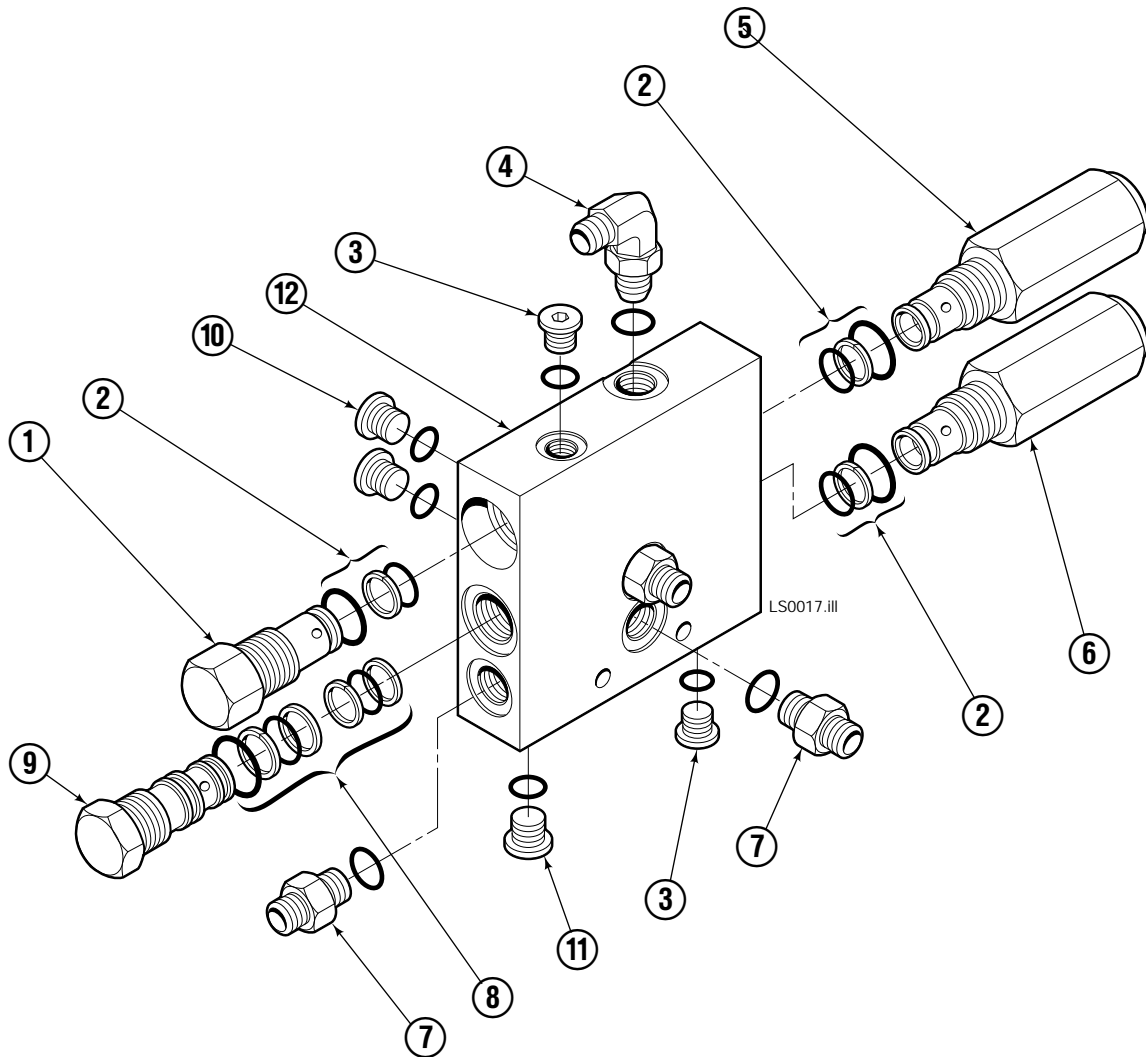

◆ See Cylinder page for parts breakdown.

■ See Valve page for parts breakdown.

Reference: Common Parts Group 201962

Hydraulic Group 202324

Load Stabilizer Cylinder

35E			
REF	QTY	PART NO.	DESCRIPTION
		582490	Cylinder Assembly
1	1	562298	Shell
2	1	562299	Rod
3	1	-	Spacer
4	1	667623	Nut
5	1	■ 557598	Piston Seal
6	1	559702	Piston
7	1	■ 2716	O-Ring
8	1	■ 2722	O-Ring
9	1	■ 615126	Back-Up Ring
10	1	■ 663728	Rod Seal
11	1	562300	Retainer
12	1	■ 626468	Wiper
		562447	Service Kit

■ Included in Service Kit 562447.

Valve Assembly

35E

REF	QTY	PART NO.	DESCRIPTION
		202047	Valve Assembly
1	1	682168	Valve Cartridge
2	3	682170	Service Kit
3	2	663694	Plug, 3
4	1	601676	Fitting, 6-6
5	1	201566	Valve Cartridge - Adjustable Relief
6	1	201565	Valve Cartridge - Fixed Relief
7	3	604511	Fitting, 6-6
8	1	204424	Service Kit
9	1	201564	Valve Cartridge - P. O. Check
10	2	604510	Plug, 6
11	1	609234	Plug, 4
12	1	202125	Valve Body

Arm Group

35E			
REF	QTY	PART NO.	DESCRIPTION
1	1	202061	Arm
2	2	205976	Sleeve ▲
3	2	205979	Nut, M12 ▲
4	1	202260	Contact Pad, 30 in. x 30 in.
5	2	768709	Capscrew ▲
6	6	202251	Washer, M12 ▲
7	2	202145	Washer, Rubber ▲
		205980	Service Kit