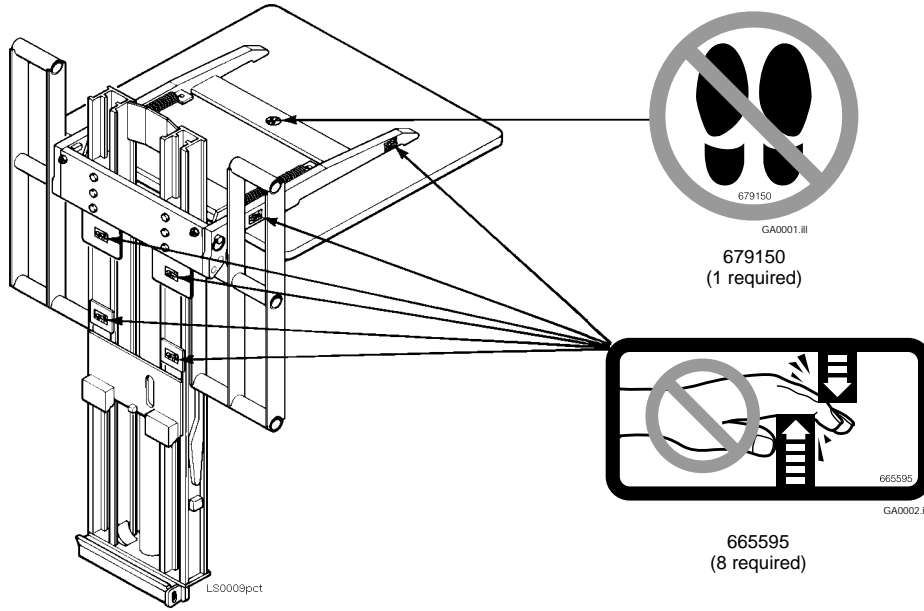

Parts Manual

Model _____ **Load Stabilizer**

Serial Number _____ **35E-IB-025**

cascade®

For Technical Assistance call: 800-227-2233, Fax: 888-329-8207

To Order Parts call: 888-227-2233, Fax: 888-329-0234

OR

Write: Cascade Corporation, P.O. Box 20187, Portland, OR 97220

Decals

Load Stabilizer

Frame Group

LS0011.iii

Frame Group

35E			
REF	QTY	PART NO.	DESCRIPTION
1	3	206478	Capscrew, M10x1.5x35-10,9
2	9	201570	Washer
3	2	201956	Shim
4	1	201976	Cylinder Clevis
5	4	678990	Nut
6	2	211250	Capscrew
7	1	206500	Frame
8	1	◆ 582490	Cylinder – 42"-84" Opening Range
9	2	601676	Fitting, 6-6
10	1	2645	Fitting, 6
11	1	611329	Fitting, 6-6
12	1	675058	Hose – 42"-84" Opening Range
13	2	2680	Fitting, 6-6
14	1	206880	Hose
15	2	689997	Capscrew, M16x2x60
16	2	667225	Washer
17	1	201568	Capscrew
18	1	680253	Lockwasher, M8
19	1	205349	Washer
20	1	202049	Lower Hook
21	1	767414	Nut, M8
22	8	209684	Capscrew, M12x1.75x50-10,9
23	2	768795	Capscrew
24	1	■ 202047	Valve Assembly
25	4	766154	Capscrew, M16x2x40
26	4	211179	Washer
27	2	202329	Backrest
28	2	668910	Bearing
29	2	668911	Bearing
30	2	202055	Arm Bar – 42"-84" Opening Range

◆ See Cylinder page for parts breakdown.

■ See Valve page for parts breakdown.

Reference: Common Parts Group 201962

Hydraulic Group 202324

Load Stabilizer Cylinder

35E			
REF	QTY	PART NO.	DESCRIPTION
		582490	Cylinder Assembly
1	1	562298	Shell
2	1	562299	Rod
3	1	-	Spacer
4	1	667623	Nut
5	1	■ 557598	Piston Seal
6	1	559702	Piston
7	1	■ 2716	O-Ring
8	1	■ 2722	O-Ring
9	1	■ 615126	Back-Up Ring
10	1	■ 663728	Rod Seal
11	1	562300	Retainer
12	1	■ 626468	Wiper
		562447	Service Kit