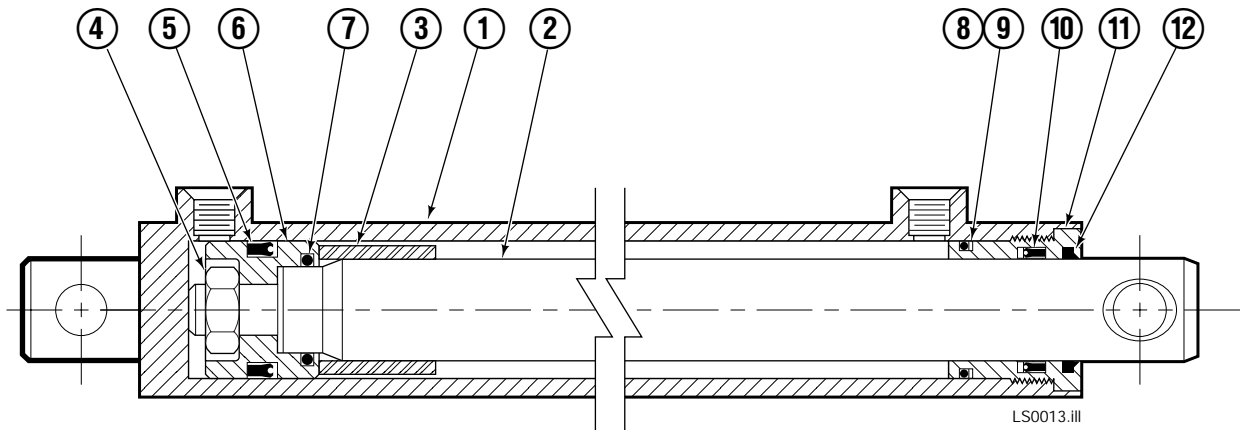

Write: Cascade Corporation, P.O. Box 20187, Portland, OR 97220

Decals

Load Stabilizer

Frame Group

LS0011.iii

Frame Group

35E			
REF	QTY	PART NO.	DESCRIPTION
1	3	206478	Capscrew, M10x1.5x35-10,9
2	9	201570	Washer
3	2	201956	Shim
4	1	201976	Cylinder Clevis
5	4	678990	Nut
6	2	211250	Capscrew
7	1	206500	Frame
8	1	◆ 582490	Cylinder – 42"-84" Opening Range
9	2	601676	Fitting, 6-6
10	1	2645	Fitting, 6
11	1	611329	Fitting, 6-6
12	1	675058	Hose – 42"-84" Opening Range
13	2	2680	Fitting, 6-6
14	1	206880	Hose
15	2	689997	Capscrew, M16x2x60
16	2	667225	Washer
17	1	201568	Capscrew
18	1	680253	Lockwasher, M8
19	1	205349	Washer
20	1	202049	Lower Hook
21	1	767414	Nut, M8
22	8	209684	Capscrew, M12x1.75x50-10,9
23	2	768795	Capscrew
24	1	■ 202047	Valve Assembly
25	4	766154	Capscrew, M16x2x40
26	4	211179	Washer
27	2	202329	Backrest
28	2	668910	Bearing
29	2	668911	Bearing
30	2	202055	Arm Bar – 42"-84" Opening Range

◆ See Cylinder page for parts breakdown.

■ See Valve page for parts breakdown.

Reference: Common Parts Group 201962

Hydraulic Group 202324

Load Stabilizer Cylinder

35E			
REF	QTY	PART NO.	DESCRIPTION
		582490	Cylinder Assembly
1	1	562298	Shell
2	1	562299	Rod
3	1	-	Spacer
4	1	667623	Nut
5	1	■ 557598	Piston Seal
6	1	559702	Piston
7	1	■ 2716	O-Ring
8	1	■ 2722	O-Ring
9	1	■ 615126	Back-Up Ring
10	1	■ 663728	Rod Seal
11	1	562300	Retainer
12	1	■ 626468	Wiper
		562447	Service Kit

Arm Group

35E			
REF	QTY	PART NO.	DESCRIPTION
1	1	202061	Arm
2	2	205976	Sleeve ▲
3	2	205979	Nut, M12 ▲
4	1	202260	Contact Pad, 30 in. x 30 in.
5	2	768709	Capscrew ▲
6	6	202251	Washer, M12 ▲
7	2	202145	Washer, Rubber ▲
		205980	Service Kit