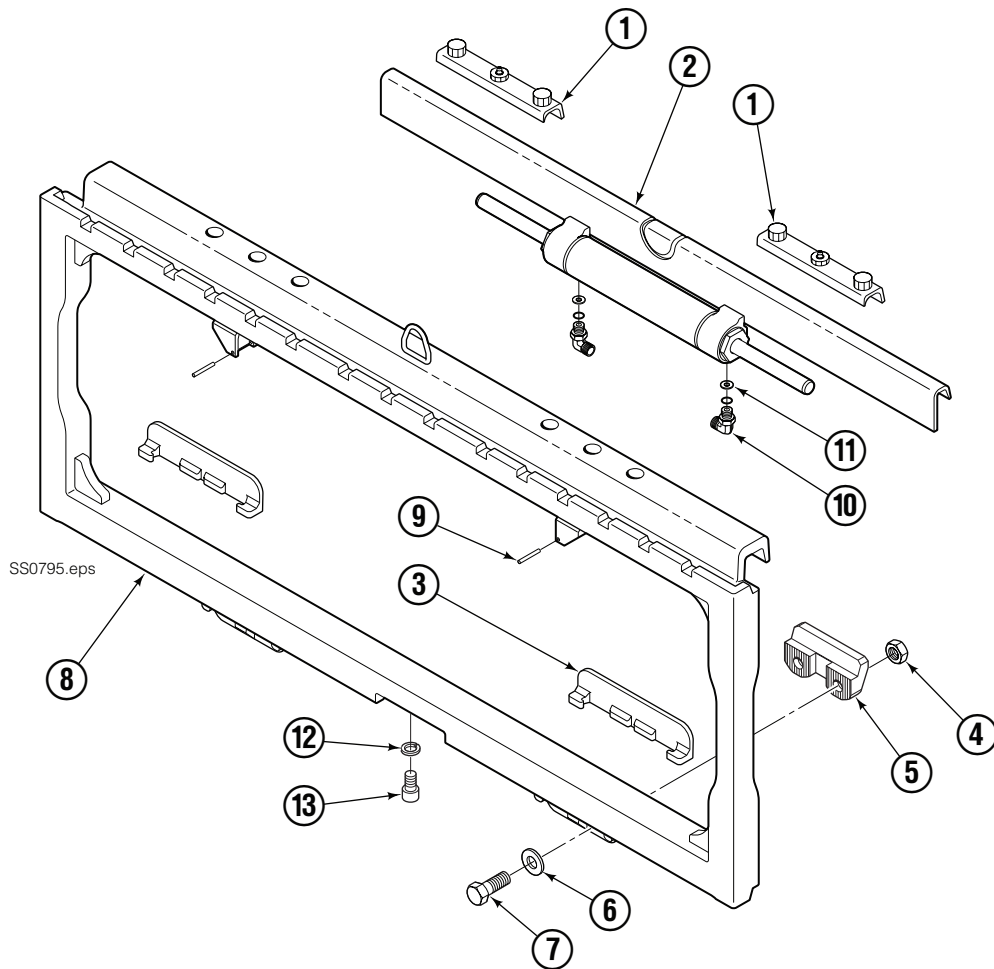

## Items that vary by width

65K			
ASSEMBLY PART NO.	REF. NO. 1 ★ CYLINDER SHELL QTY 2	REF. NO. 2 ★ CYLINDER ROD QTY 2	REF. NO. 3 TUBE QTY 2
6068503	6068504	6068505	6068507

REF	QTY	PART NO.	DESCRIPTION
		6056272	Common Parts Group
4	1	6043391	Manifold
5	2	6052301	Fork Carrier, Inner, 80/100/122 mm Fork
6	2	6042449	Fork Carrier, Outer
7	2	424115	Grease Fitting
8	2	6052709	Cylinder Head End
9	2	6042658	Restrictor Fitting
10	4	6039245	Shim
11	2	6039028	Cylinder Retainer
	2	6055787	Cylinder Retainer w/Seals (Items 12-14)
12	8	666183	O-Ring, Retainer OD ✘
13	2	6039179	Rod Seal, Retainer ✘
14	2	6039180	Rod Wiper, Retainer ✘
15	4	6042830	Half-Ring Keeper
16	2	6039172	Piston Wear Ring ✘
17	2	6047577	Piston Seal ✘
18	4	6039171	Bearing, Composite ✔
19	4	6043341	Wiper ✔
20	2	6043316	Rod Retainer Plug
21	4	768824	Capscrew, M10 x 120
22	2	6043332	Fitting, M10 to No.4 JIC ●
23	4	6042689	Fitting, M10 to EO-2 Tube
24	4	769572	Capscrew, M12 x 35 ■
25	4	684660	Lockwasher, M12 ■
26	4	—	Capscrew, M10 x 25
27	2	—	Spacer Bar
28	2	—	Rod Spacer
29	2	6055038	Piston Spacer

★ If cylinder shell or rod needs replacing due to bending damage, order complete Fork Positioner Assembly.

✘ Included in Cylinder Service Kit 6055389.

✔ Included in Composite Bearing Service Kit 6055390.

# Sideshift Assembly

65F							
REF	QTY	PART NO.	DESCRIPTION	REF	QTY	PART NO.	DESCRIPTION
1	2	6051249	Upper Bearing	8	1	6068496	Frame ●
2	1	6061486	Cylinder ▲	9	2	7890	Roll Pin
3	2	6057162	Lower Bearing	10	2	601676	■ Fitting, 6-6
4	4	678990	◆ Nut, M16	11	2	221733	▼ Restrictor Washer
5	2	204186	◆ Lower Hook	12	1	678991	Lockwasher, M12 □
6	4	667225	◆ Washer	13	1	768825	Capscrew, M12 x 20 □
7	4	752903	◆ Capscrew, M16 x 45				