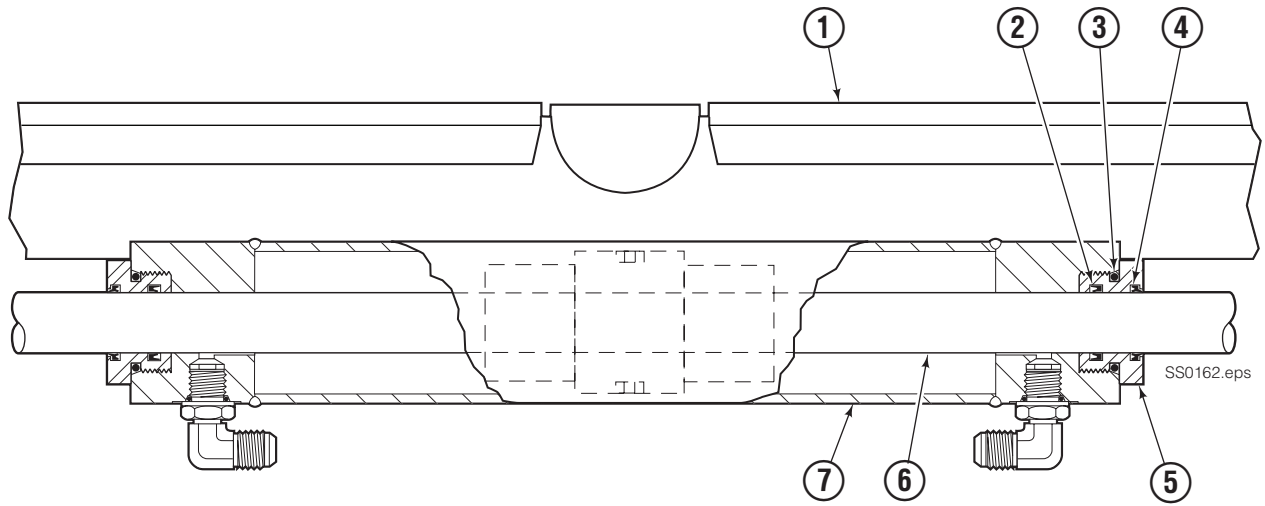

Cylinder Assembly

65K			
REF	QTY	PART NO.	DESCRIPTION
1	1	6061486	Cylinder Assembly
2	2	562132	● Rod Seal
3	2	415866	● O-Ring, 70 Duro
4	2	562131	● Rod Wiper Seal
5	2	218324	Retainer/Seal Carrier
6	-	■	Rod/Piston Assembly
7	-	■	Cylinder Shell
		219868	Rod Seal Service Kit

● Included in Service Kit 219868.

■ Not serviceable - order new Cylinder Assembly.

Reference: S-22490.