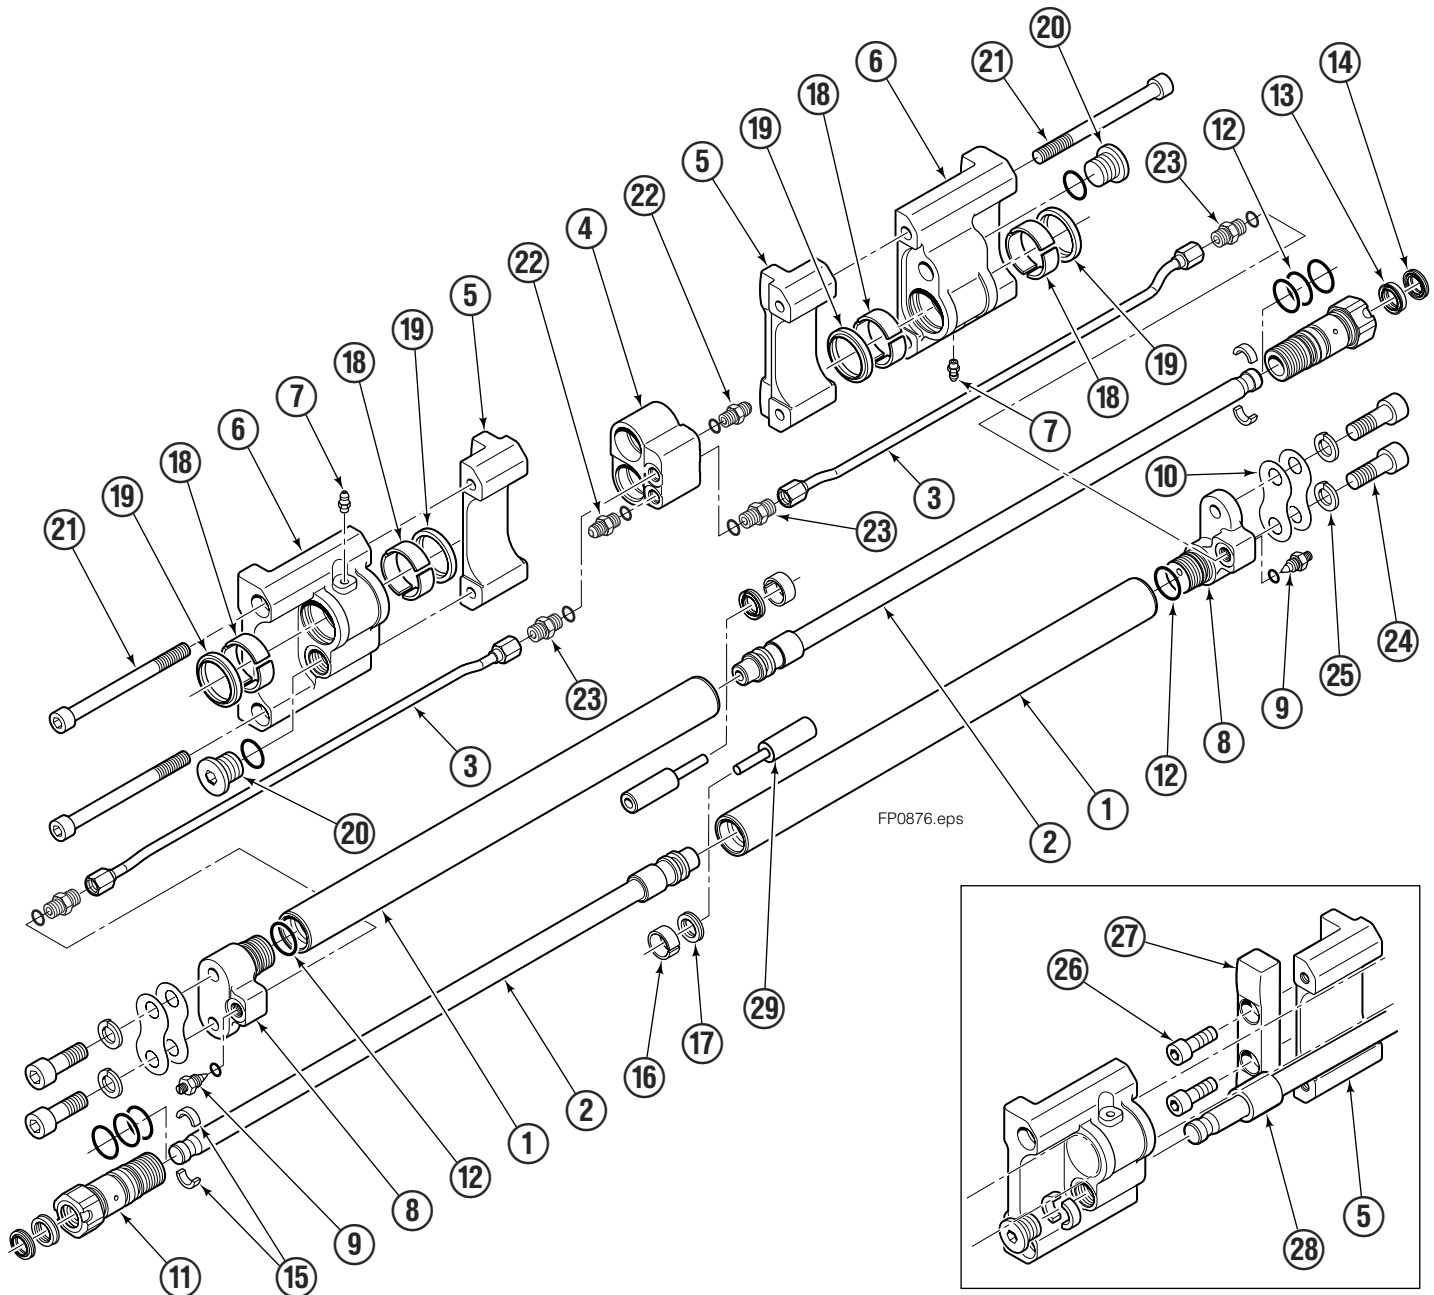

# Fork Positioner Assembly

Sticker showing operating pressure,  
phone numbers for service & parts.

## Items that vary by width

65K			
ASSEMBLY PART NO.	REF. NO. 1 ★ CYLINDER SHELL QTY 2	REF. NO. 2 ★ CYLINDER ROD QTY 2	REF. NO. 3 TUBE QTY 2
6068503	6068504	6068505	6068507

REF	QTY	PART NO.	DESCRIPTION
		6056272	Common Parts Group
4	1	6043391	Manifold
5	2	6052301	Fork Carrier, Inner, 80/100/122 mm Fork
6	2	6042449	Fork Carrier, Outer
7	2	424115	Grease Fitting
8	2	6052709	Cylinder Head End
9	2	6042658	Restrictor Fitting
10	4	6039245	Shim
11	2	6039028	Cylinder Retainer
	2	6055787	Cylinder Retainer w/Seals (Items 12-14)
12	8	666183	O-Ring, Retainer OD ✘
13	2	6039179	Rod Seal, Retainer ✘
14	2	6039180	Rod Wiper, Retainer ✘
15	4	6042830	Half-Ring Keeper
16	2	6039172	Piston Wear Ring ✘
17	2	6047577	Piston Seal ✘
18	4	6039171	Bearing, Composite ✔
19	4	6043341	Wiper ✔
20	2	6043316	Rod Retainer Plug
21	4	768824	Capscrew, M10 x 120
22	2	6043332	Fitting, M10 to No.4 JIC ●
23	4	6042689	Fitting, M10 to EO-2 Tube
24	4	769572	Capscrew, M12 x 35 ■
25	4	684660	Lockwasher, M12 ■
26	4	—	Capscrew, M10 x 25
27	2	—	Spacer Bar
28	2	—	Rod Spacer
29	2	6055038	Piston Spacer

★ If cylinder shell or rod needs replacing due to bending damage, order complete Fork Positioner Assembly.

✘ Included in Cylinder Service Kit 6055389.

✔ Included in Composite Bearing Service Kit 6055390.

# Sideshift Assembly

65F							
REF	QTY	PART NO.	DESCRIPTION	REF	QTY	PART NO.	DESCRIPTION
1	2	6051249	Upper Bearing	8	1	6068496	Frame ●
2	1	6061486	Cylinder ▲	9	2	7890	Roll Pin
3	2	6057162	Lower Bearing	10	2	601676	■ Fitting, 6-6
4	4	678990	◆ Nut, M16	11	2	221733	▼ Restrictor Washer
5	2	204186	◆ Lower Hook	12	1	678991	Lockwasher, M12 □
6	4	667225	◆ Washer	13	1	768825	Capscrew, M12 x 20 □
7	4	752903	◆ Capscrew, M16 x 45				