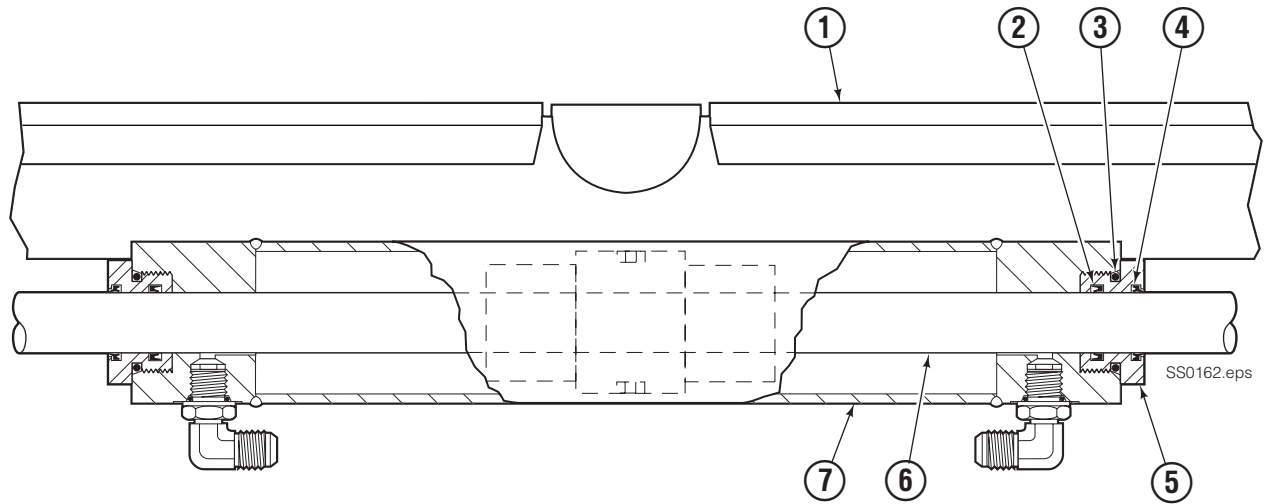

Cylinder Assembly

65F			
REF	QTY	PART NO.	DESCRIPTION
1	1	6062748	Cylinder Assembly
2	2	562132	● Rod Seal
3	2	415866	● O-Ring, 70 Duro
4	2	562131	● Rod Wiper Seal
5	2	218324	Retainer/Seal Carrier
6	-	■	Rod/Piston Assembly
7	-	■	Cylinder Shell
		219868	Rod Seal Service Kit

● Included in Service Kit 219868.

■ Not serviceable - order new Cylinder Assembly.

Reference: S-22490.