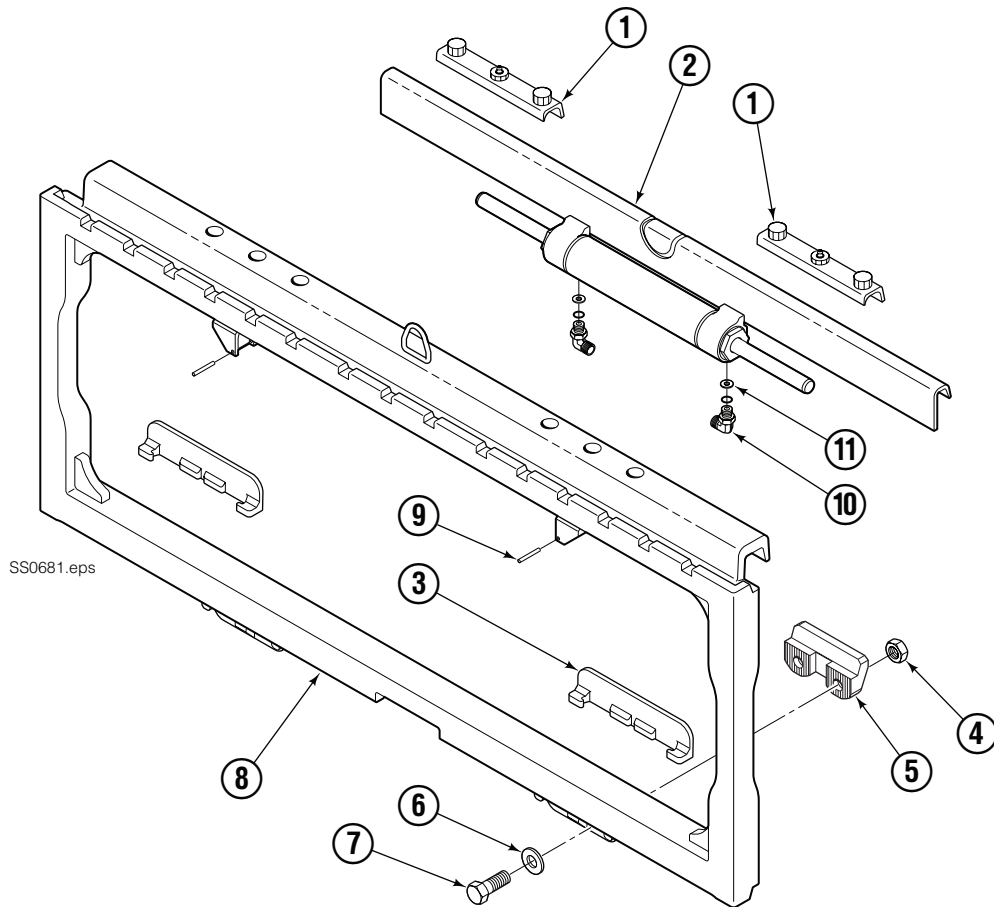

## Items that vary by width

65K			
ASSEMBLY PART NO.	REF. NO. 1 ★ CYLINDER SHELL QTY 2	REF. NO. 2 ★ CYLINDER ROD QTY 2	REF. NO. 3 TUBE QTY 2
6068533	6054906	6054907	6054909

REF	QTY	PART NO.	DESCRIPTION
		6056272	Common Parts Group
4	1	6043391	Manifold
5	2	6052301	Fork Carrier, Inner, 80/100/122 mm Fork
6	2	6042449	Fork Carrier, Outer
7	2	424115	Grease Fitting
8	2	6052709	Cylinder Head End
9	2	6042658	Restrictor Fitting
10	4	6039245	Shim
11	2	6039028	Cylinder Retainer
	2	6055787	Cylinder Retainer w/Seals (Items 12-14)
12	8	666183	O-Ring, Retainer OD ✘
13	2	6039179	Rod Seal, Retainer ✘
14	2	6039180	Rod Wiper, Retainer ✘
15	4	6042830	Half-Ring Keeper
16	2	6039172	Piston Wear Ring ✘
17	2	6047577	Piston Seal ✘
18	4	6039171	Bearing, Composite ✔
19	4	6043341	Wiper ✔
20	2	6043316	Rod Retainer Plug
21	4	768824	Capscrew, M10 x 120
22	2	6043332	Fitting, M10 to No.4 JIC ●
23	4	6042689	Fitting, M10 to EO-2 Tube
24	4	769572	Capscrew, M12 x 35 ■
25	4	684660	Lockwasher, M12 ■
26	4	—	Capscrew, M10 x 25
27	2	—	Spacer Bar
28	2	—	Rod Spacer
29	2	6055038	Piston Spacer

★ If cylinder shell or rod needs replacing due to bending damage, order complete Fork Positioner Assembly.

✘ Included in Cylinder Service Kit 6055389.

✔ Included in Composite Bearing Service Kit 6055390.

# Sideshift Assembly

65F							
REF	QTY	PART NO.	DESCRIPTION	REF	QTY	PART NO.	DESCRIPTION
1	2	6051249	Upper Bearing	7	4	752903	◆ Capscrew, M16 x 45
2	1	6062748	Cylinder ▲	8	1	6068516	Frame ●
3	2	6057162	Lower Bearing	9	2	7890	Roll Pin
4	4	678990	◆ Nut, M16	10	2	601676	■ Fitting, 6-6
5	2	204186	◆ Lower Hook	11	2	221733	▼ Restrictor Washer
6	4	667225	◆ Washer				