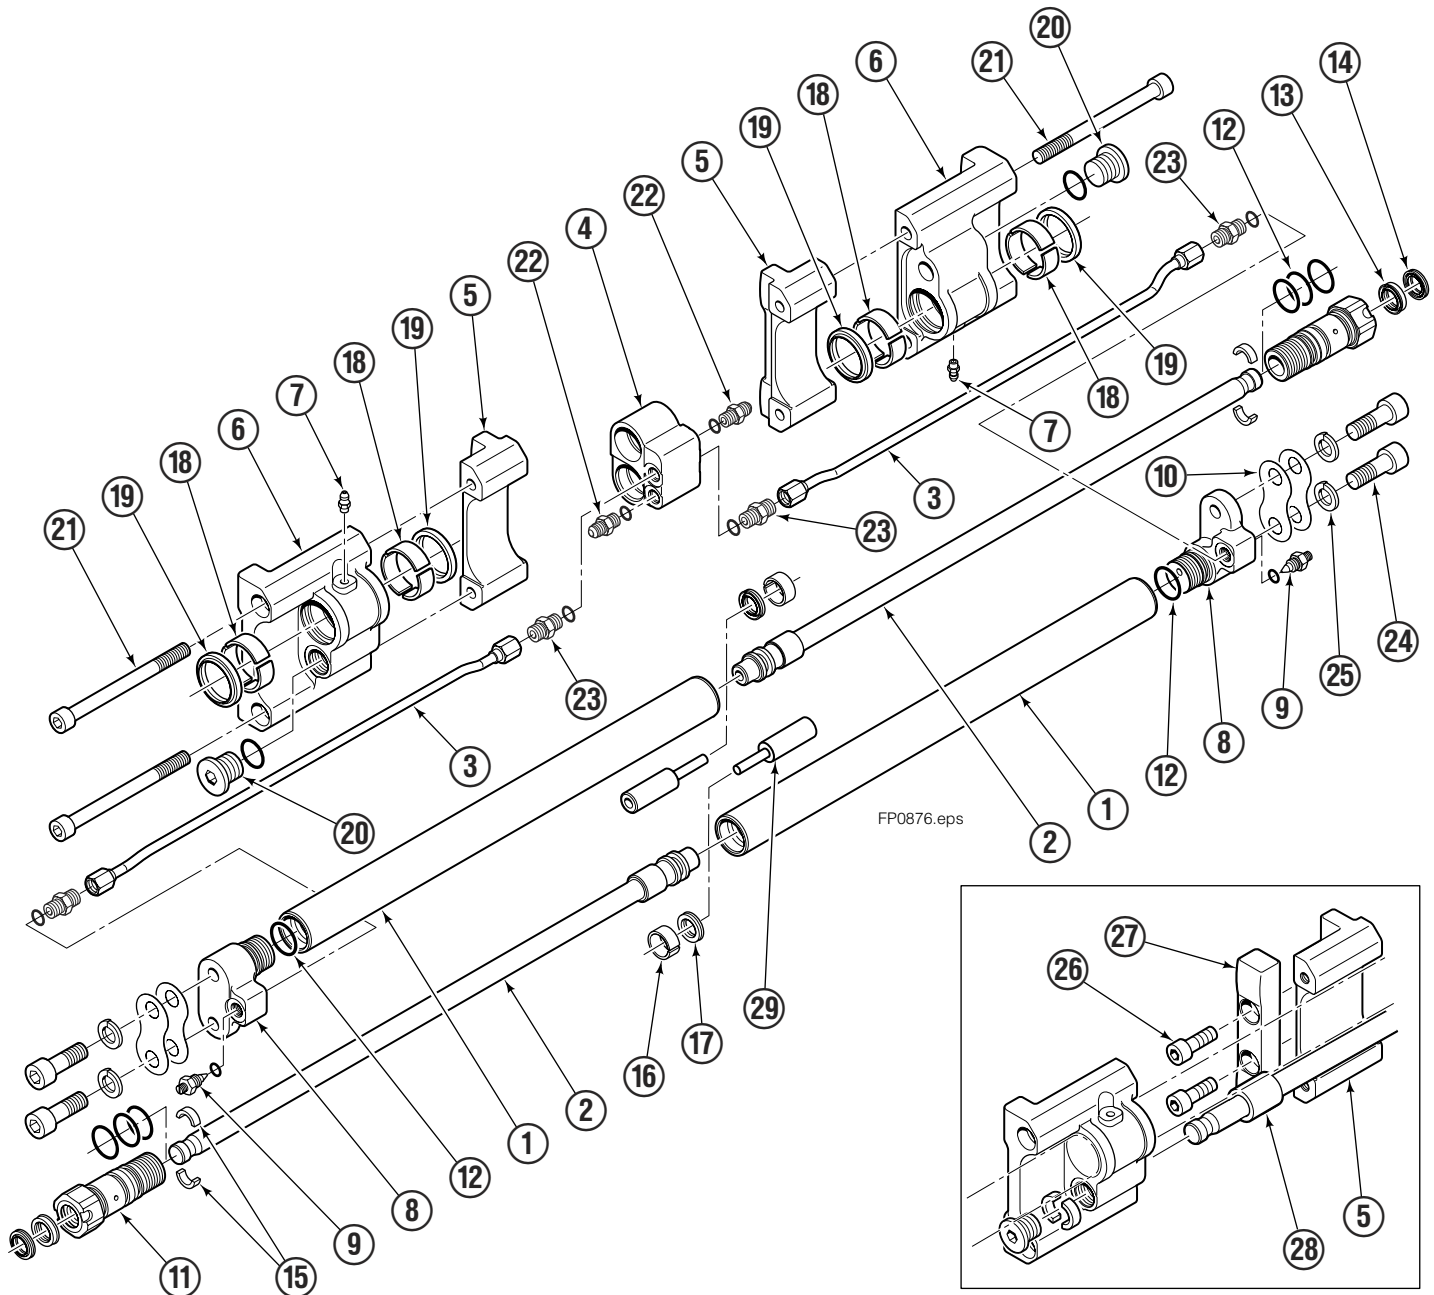

# Fork Positioner Assembly

Sticker showing operating pressure,  
phone numbers for service & parts.

## Items that vary by width

65K			
ASSEMBLY PART NO.	REF. NO. 1 ★ CYLINDER SHELL QTY 2	REF. NO. 2 ★ CYLINDER ROD QTY 2	REF. NO. 3 TUBE QTY 2
6068533	6054906	6054907	6054909

REF	QTY	PART NO.	DESCRIPTION
		6056272	Common Parts Group
4	1	6043391	Manifold
5	2	6052301	Fork Carrier, Inner, 80/100/122 mm Fork
6	2	6042449	Fork Carrier, Outer
7	2	424115	Grease Fitting
8	2	6052709	Cylinder Head End
9	2	6042658	Restrictor Fitting
10	4	6039245	Shim
11	2	6039028	Cylinder Retainer
	2	6055787	Cylinder Retainer w/Seals (Items 12-14)
12	8	666183	O-Ring, Retainer OD ✘
13	2	6039179	Rod Seal, Retainer ✘
14	2	6039180	Rod Wiper, Retainer ✘
15	4	6042830	Half-Ring Keeper
16	2	6039172	Piston Wear Ring ✘
17	2	6047577	Piston Seal ✘
18	4	6039171	Bearing, Composite ✔
19	4	6043341	Wiper ✔
20	2	6043316	Rod Retainer Plug
21	4	768824	Capscrew, M10 x 120
22	2	6043332	Fitting, M10 to No.4 JIC ●
23	4	6042689	Fitting, M10 to EO-2 Tube
24	4	769572	Capscrew, M12 x 35 ■
25	4	684660	Lockwasher, M12 ■
26	4	—	Capscrew, M10 x 25
27	2	—	Spacer Bar
28	2	—	Rod Spacer
29	2	6055038	Piston Spacer

★ If cylinder shell or rod needs replacing due to bending damage, order complete Fork Positioner Assembly.

✘ Included in Cylinder Service Kit 6055389.

✔ Included in Composite Bearing Service Kit 6055390.

# Sideshift Assembly

65F							
REF	QTY	PART NO.	DESCRIPTION	REF	QTY	PART NO.	DESCRIPTION
1	2	6051249	Upper Bearing	7	4	752903	◆ Capscrew, M16 x 45
2	1	6062748	Cylinder ▲	8	1	6068516	Frame ●
3	2	6057162	Lower Bearing	9	2	7890	Roll Pin
4	4	678990	◆ Nut, M16	10	2	601676	■ Fitting, 6-6
5	2	204186	◆ Lower Hook	11	2	221733	▼ Restrictor Washer
6	4	667225	◆ Washer				