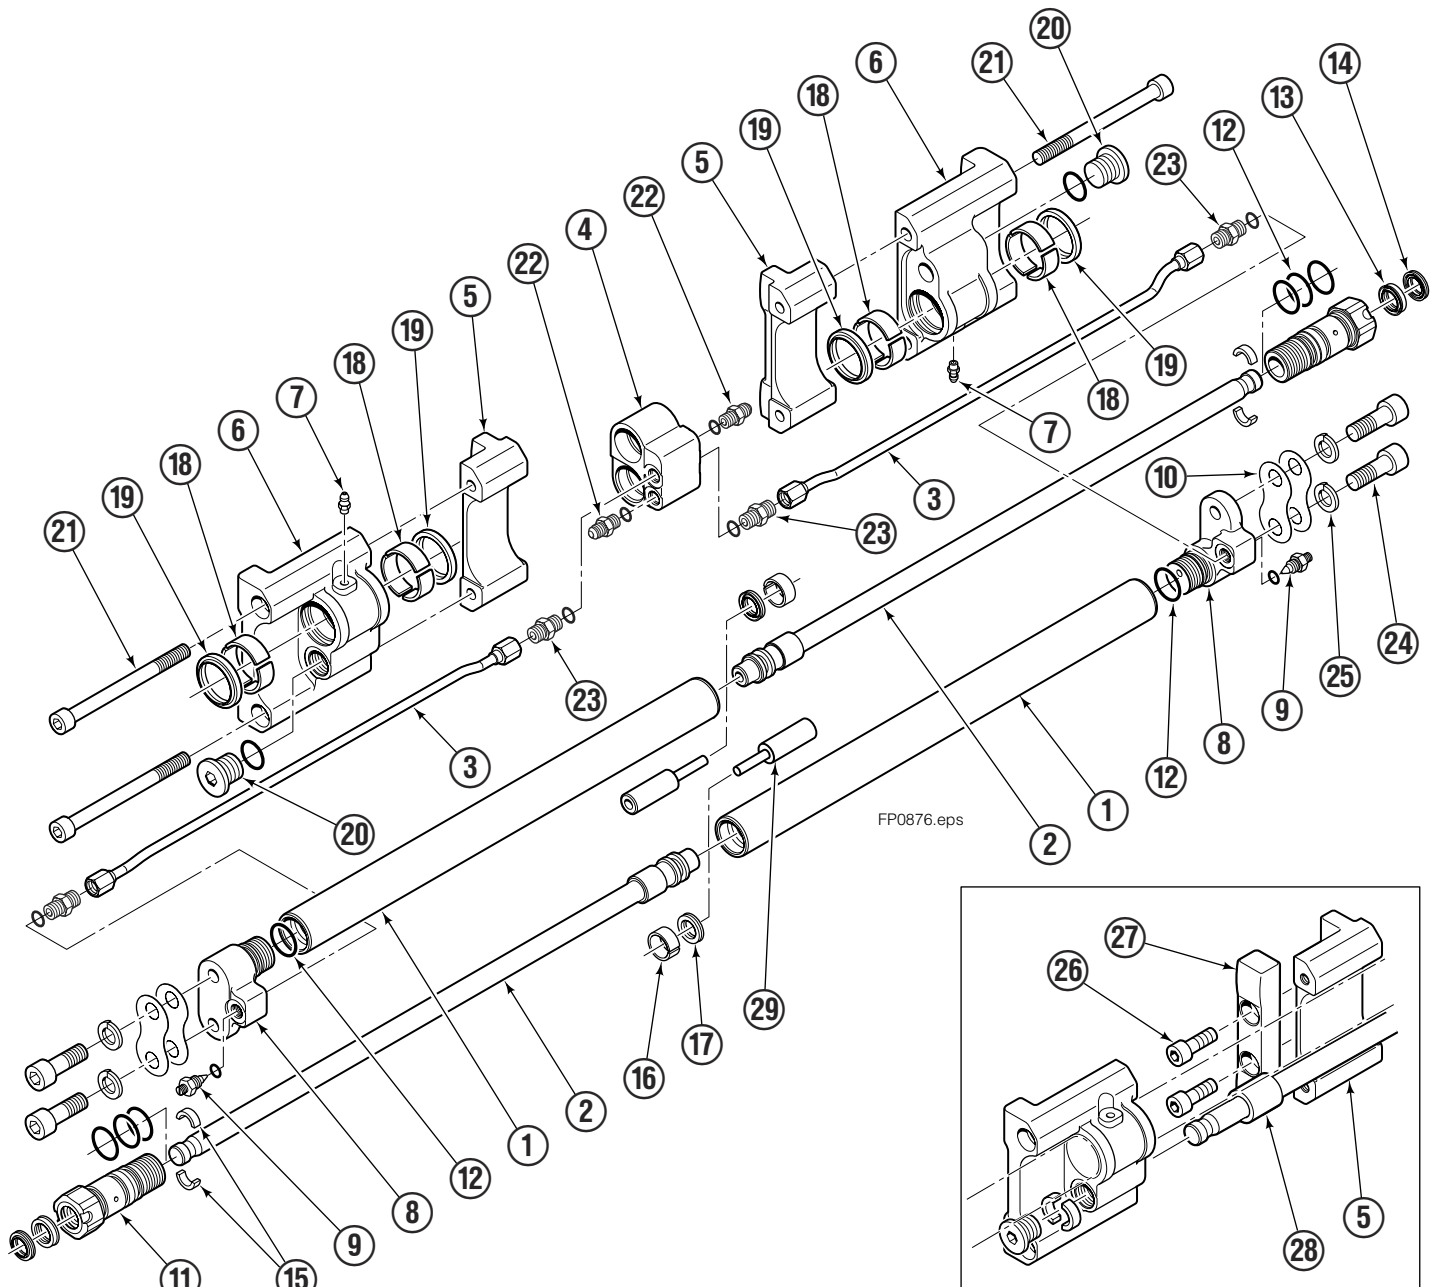

# Recommended Spare Parts

55K-Fork Positioner/Sideshifter				
PART NUMBER	DESCRIPTION	UNITS SERVICED		
		1-5	6-19	20-50
<b>FORK POSITIONER</b>				
6055389	Cylinder Internal Service Kit	0	4	8
6055390	Composite Bearing Service Kit	1	2	4
6055391	Bronze Bearing Service Kit	1	2	4
6039245	Mounting Shims	4	6	8
<b>SIDESHIFTER</b>				
■	Upper Bearing	8	16	32
■	Lower Bearing	6	12	24
■	Lower Hook	0	2	4
■	Capscrew	0	4	8
■	Nut	0	4	8
667225	Washer	0	4	8
■	Cylinder Assembly	0	0	1
219868	Cylinder Rod Service Kit	1	2	4

# Fork Positioner Assembly

Sticker showing operating pressure,  
phone numbers for service & parts.

## Items that vary by width

55K			
ASSEMBLY PART NO.	REF. NO. 1 ★ CYLINDER SHELL QTY 2	REF. NO. 2 ★ CYLINDER ROD QTY 2	REF. NO. 3 TUBE QTY 2
6059071	6054841	6054842	6054844

REF	QTY	PART NO.	DESCRIPTION
		6045408	Common Parts Group
4	1	6043391	Manifold
5	2	6052301	◆ Fork Carrier, Inner, 80/100/122 mm Fork
6	2	6042449	Fork Carrier, Outer
7	2	424115	Grease Fitting
8	2	6052709	Cylinder Head End
9	2	6042658	Restrictor Fitting
10	8	6039245	Shim
11	2	6039028	Cylinder Retainer
	2	6055787	Cylinder Retainer w/Seals (Items 12-14)
12	8	666183	O-Ring, Retainer OD ✘
13	2	6039179	Rod Seal, Retainer ✘
14	2	6039180	Rod Wiper, Retainer ✘
15	4	6042830	Half-Ring Keeper
16	2	6039172	Piston Wear Ring ✘
17	2	6047577	Piston Seal ✘
18	4	6039171	Bearing, Composite ✓
19	4	6043341	Wiper ✓
20	2	6043316	Rod Retainer Plug
21	4	768824	Capscrew, M10 x 120
22	2	6043332	Fitting, M10 to No.4 JIC ●
23	4	6042689	Fitting, M10 to EO-2 Tube
24	4	769572	Capscrew, M12 x 35 ■
25	4	684660	Lockwasher, M12 ■
26	4	767615	◆ Capscrew, M10 x 25
27	2	6052315	◆ Spacer Bar
28	2	—	Rod Spacer
29	2	6055038	Piston Spacer