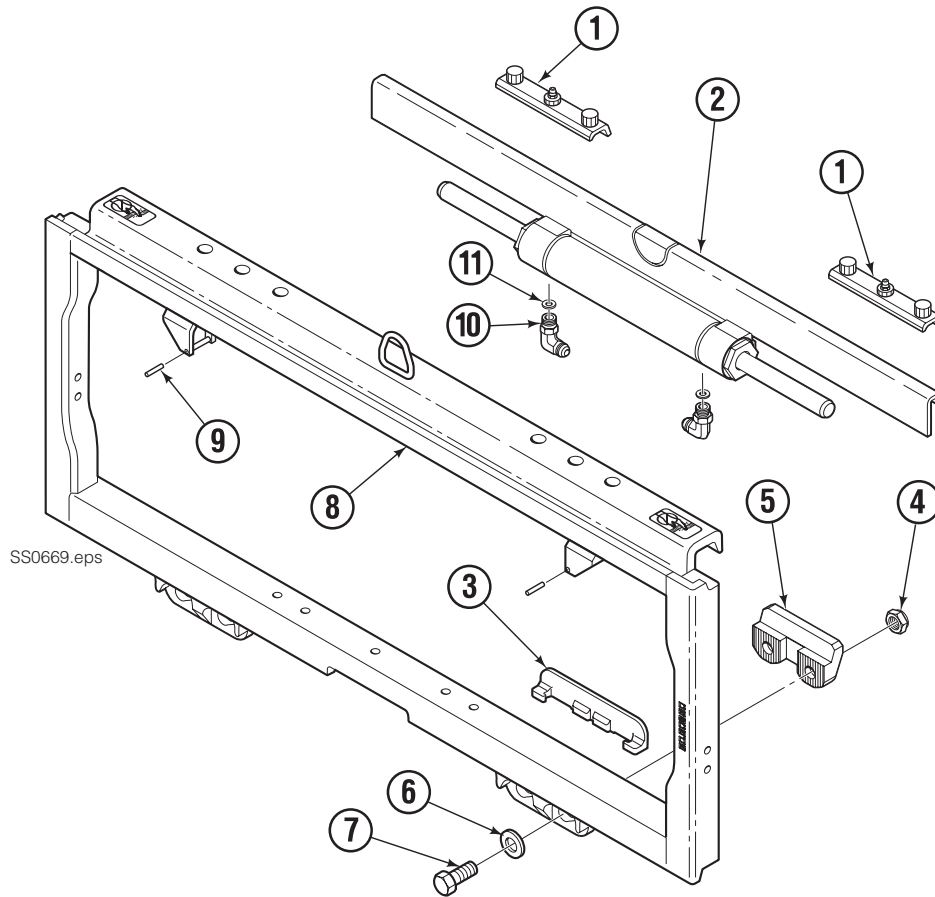

Sideshift Assembly

SS0669.eps

55F							
REF	QTY	PART NO.	DESCRIPTION	REF	QTY	PART NO.	DESCRIPTION
1	2	228782	Upper Bearing	7	4	639121	◆ Capscrew. 5/8 x 1.50 (or)
2	1	6025685	Cylinder ▲		4	752903	◆ Capscrew, M16 x 45
3	2	6000719	Lower Bearing	8	1	6054³' €	Frame ●
4	4	553857	◆ Nut, 5/8 (or)	9	2	7890	Roll Pin
	4	781534	◆ Nut, M16	10	2	601676	■ Fitting, 6-6
5	2	204186	◆ Lower Hook	11	2	221733	▼ Restrictor Washer
6	4	667225	◆ Washer				

▲ See Cylinder page for parts breakdown.

◆ Included in Lower Hook Group 204182.

Reference: Common Parts Group 219614,

S-22752 – Type 1.

● If the Frame needs replacing, your best value is to order the complete Sideshift Assembly.

■ Included in Fitting Group 204179.

▼ Included in Restrictor Group 221732.