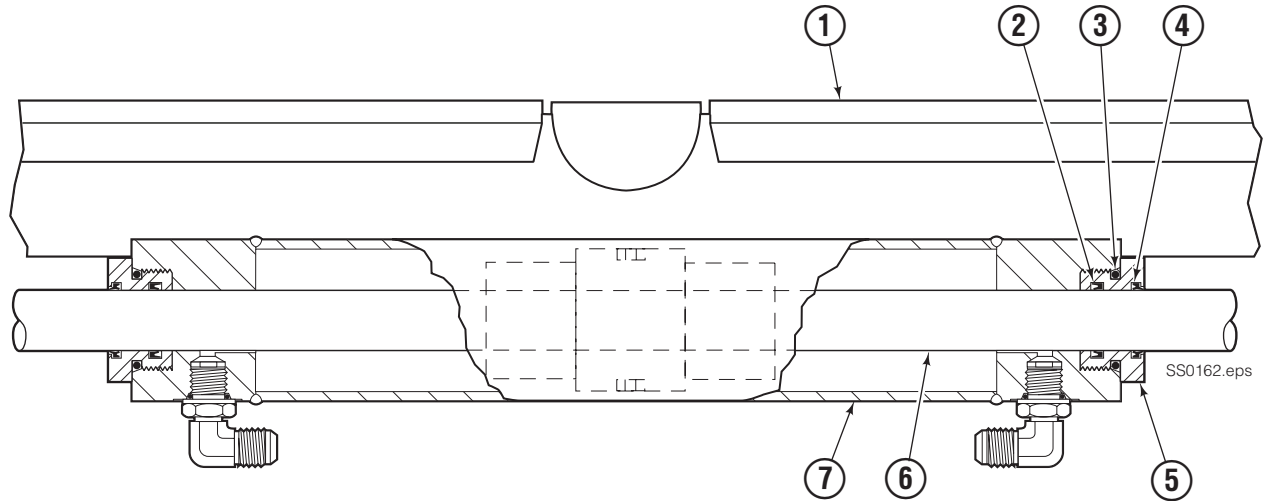

Cylinder Assembly

55F			
REF	QTY	PART NO.	DESCRIPTION
1	1	6025685	Cylinder Assembly
2	2	562132	● Rod Seal
3	2	415866	● O-Ring, 70 Duro
4	2	562131	● Rod Wiper Seal
5	2	218324	Retainer/Seal Carrier
6	-	■	Rod/Piston Assembly
7	-	■	Cylinder Shell
		219868	Rod Seal Service Kit

● Included in Service Kit 219868.
■ Not serviceable - order new Cylinder Assembly.
Reference: S-21006.