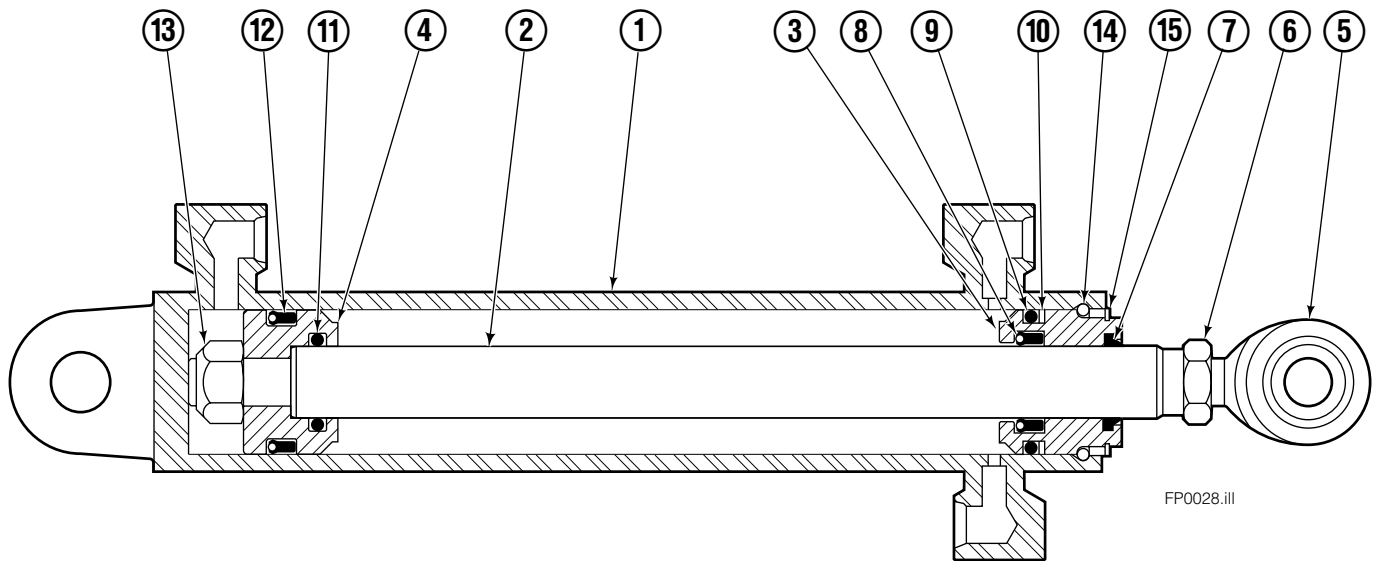

■ Included in Service Kit 553861.

Hydraulic/Fork Group

Reference:
BC-101
SK-5981

55F							
REF	QTY	PART NO.	DESCRIPTION	REF	QTY	PART NO.	DESCRIPTION
	●	207221	Hydraulic Group-41" ■	13	2	763169	Capscrew
	□	206912	Fork Group	14	2	680217	Lockwasher
1	1	583944	Cylinder Assembly L. H. ◆	15	8	206924	Capscrew
2	1	583952	Cylinder Assembly R. H. ▼	16	2	206925	Pin
3	1	207567	Hose	17	4	207552	Block
4	1	207568	Hose	18	2	206916	Grommet
5	1	207565	Hose	19	2	206926	Clevis Pin
6	1	207569	Hose	20	2	207210	Hairpin Cotter
7	2	207208	Fork Carrier	21	2	768551	Capscrew
8	2	206914	Lug	22	2	7403	Grease Fitting
9	4	206915	Bearing	23	1	768753	Setscrew
10	4	206922	Capscrew	24	1	207211	Jam Nut
11	4	678991	Lockwasher	25	1	200008	Cable Tie
12	2	206923	Eyebolt	26	6	617915	Fitting, 4-4

■ Carriage width.
◆ See L.H. Cylinder page for parts breakdown.
▼ See R.H. Cylinder page for parts breakdown.

● Includes items 1 through 6.
□ Includes items 7 through 26.

Left Hand Cylinder

55F			
REF	QTY	PART NO.	DESCRIPTION
		583944	Cylinder Assembly – 41" ■
1	1	564169	Shell – 41" ■
2	1	564185	Rod – 41" ■
3	1	684644	Retainer
4	1	685665	Piston
5	1	564193	● Rod End
6	1	5718	● Nut
7	1	636850	● Rod Wiper
8	1	646540	● Rod Seal
9	1	2718	● O-Ring
10	1	615122	● Back-up Ring
11	1	2710	● O-Ring
12	1	633728	● Piston Seal
13	1	563462	Piston Nut
14	1	563916	Retaining Ring
15	1	3137	Snap Ring
		684827	Service Kit

■ Carriage width.

● Included in Service Kit 684827.

Reference: 2S-6140, 2S-6141.

Right Hand Cylinder

FP0028.iii

55F			
REF	QTY	PART NO.	DESCRIPTION
		583952	Cylinder Assembly – 41" ■
1	1	564177	Shell – 41" ■
2	1	564185	Rod – 41" ■
3	1	684644	Retainer
4	1	685665	Piston
5	1	564193	● Rod End
6	1	5718	● Nut
7	1	636850	● Rod Wiper
8	1	646540	● Rod Seal
9	1	2718	● O-Ring
10	1	615122	● Back-up Ring
11	1	2710	● O-Ring
12	1	633728	● Piston Seal
13	1	563462	Piston Nut
14	1	563916	Retaining Ring
15	1	3137	Snap Ring
		684827	Service Kit