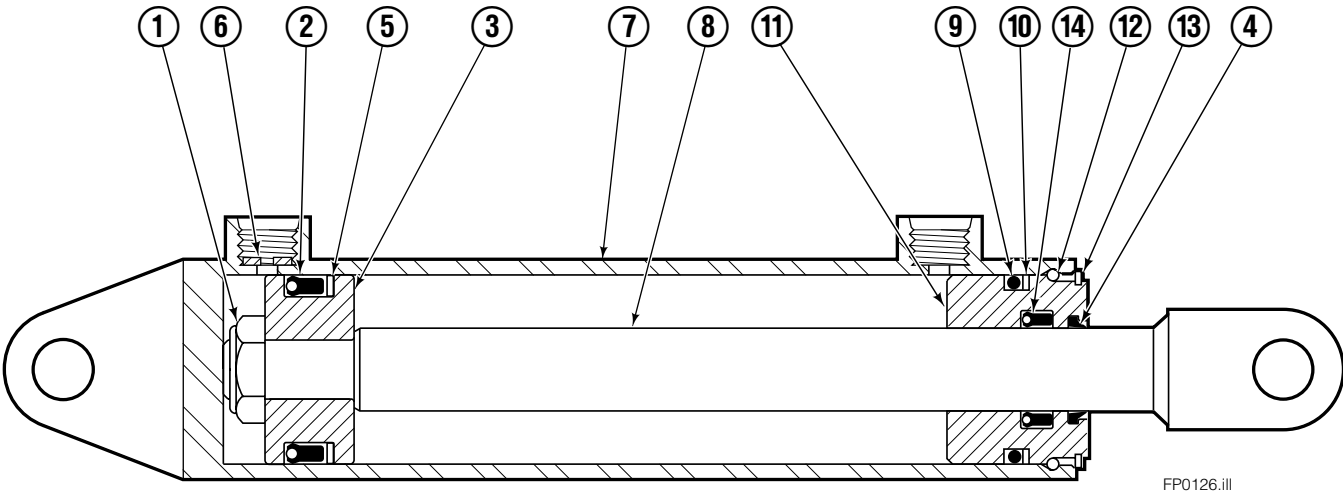

Safety Decals

Mounting Group Sideshifting

Reference:
BC-101
SK-5981
Mtg: 2S-3988
Frame: 4S-3972

55F							
REF	QTY	PART NO.	DESCRIPTION	REF	QTY	PART NO.	DESCRIPTION
		207327	Sideshifting Mounting ●	10	4	667225	Washer
1	1	395316	Frame	11	6	766154	Capscrew, M16x2,0x40-8.8
2	1	207185	Anchor Bracket	12	4	678990	Nut
3	2	601676	Fitting, 6-6	13	1	206909	Lug
4	1	206917	Center Bearing – 49" only	14	1	206910	Spacer
5	2	678525	Clevis Pin	15	2	684355	Lockwasher
6	2	672726	Hairpin Cotter	16	2	204187	Upper Bearing
7	1	675548	Cylinder Assembly ◆	17	2	207209	Lower Bearing
8	1	675550	Washer (orifice .085)	18	2	207578	Hose
9	2	204186	Lower Hook				

● Includes items 2 through 17.

◆ See Cylinder page for parts breakdown.

Sideshift Cylinder ITA Class III

FP0126.ill

55F			
REF	QTY	PART NO.	DESCRIPTION
		675548	Cylinder Assembly
1	1	553857	Nut
2	1	662452	■ Seal
3	1	553501	Piston
4	1	636851	■ Wiper
5	1	638247	■ Back-up Ring
6	1	675550	Washer (orifice .085 in.)
7	1	675549	Shell
8	1	553449	Rod
9	1	2785	■ O-Ring
10	1	615128	■ Back-up Ring
11	1	553500	Retainer
12	1	553856	Retaining Ring
13	1	7202	Snap Ring
14	1	641835	■ Seal
		553861	Service Kit