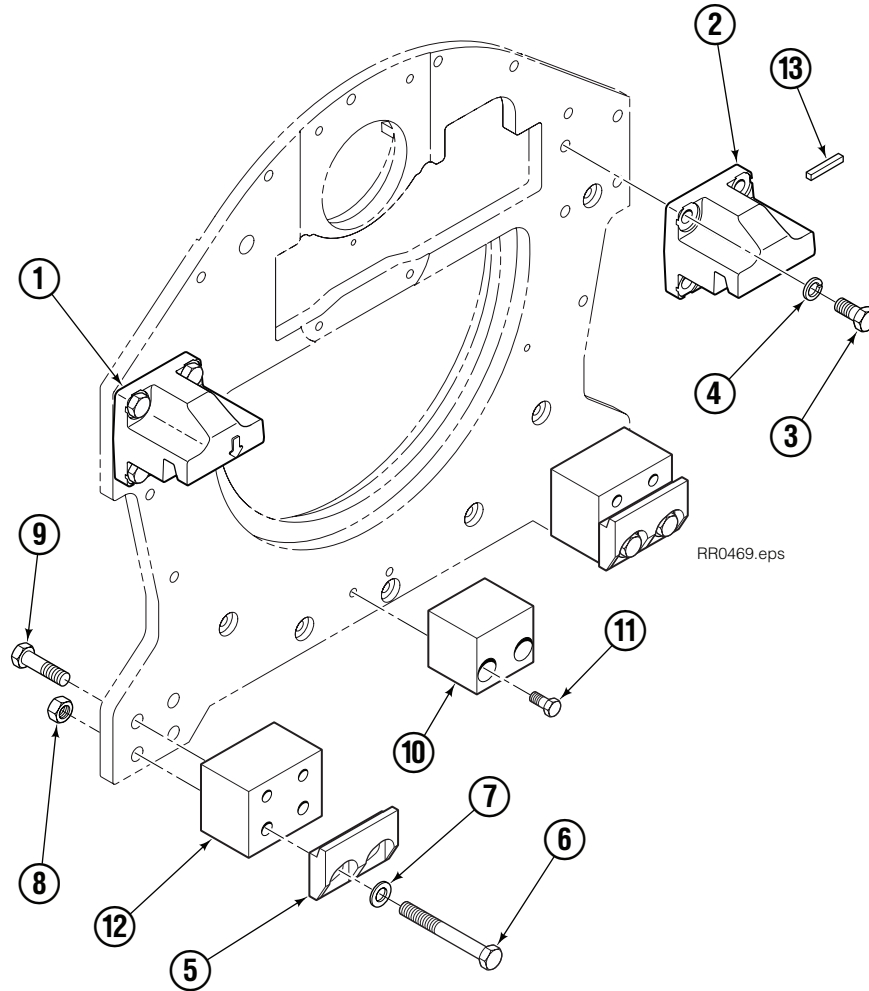

Bolt-On Mounting Group

Class III, 0°			
REF	QTY	PART NO.	DESCRIPTION
		6051625	Mounting Group
1	1	670527	Upper Hook – LH
2	1	670528	Upper Hook – RH
3	8	684295	Capscrew, M16 x 35
4	8	684586	Lockwasher, M16
5	2	675969	Lower Hook
6	4	768572	Capscrew, M16 x 130
7	4	217637	Washer, M16
8	4	781534	Nut, M16
9	4	689997	Capscrew, M16 x 60
10	1	682067	Center Spacer
11	2	767810	Capscrew, M12 x 25
12	2	6051804	Spacer
13	1	669344	Stop Block Kit