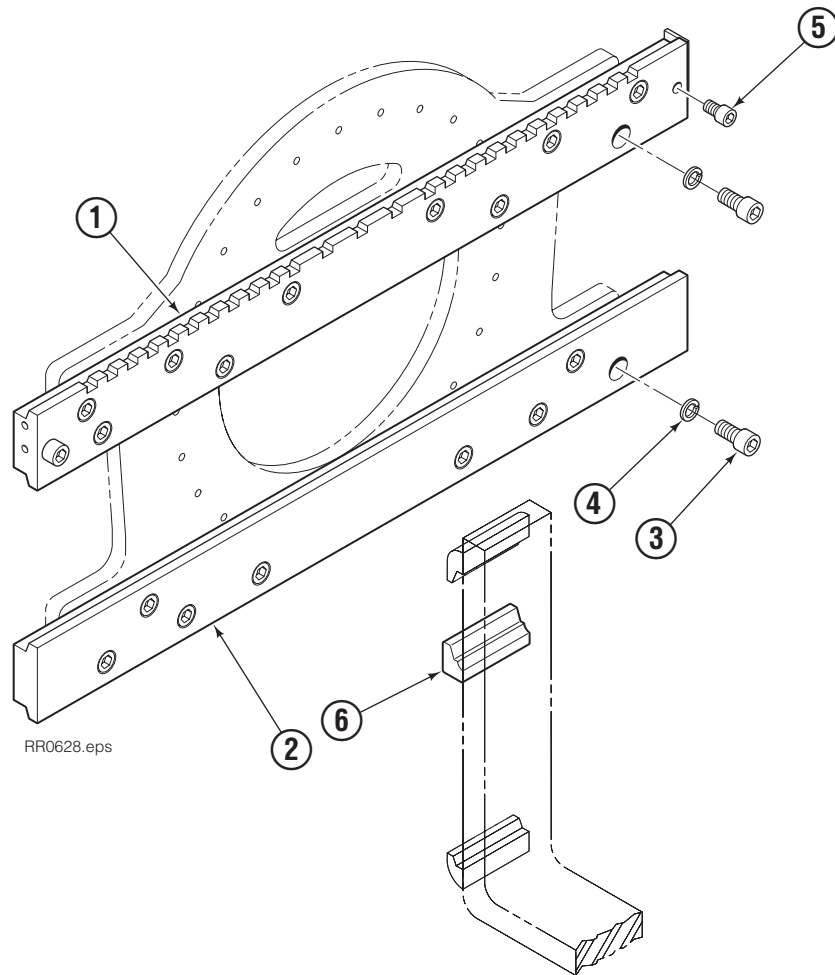

Fork Bar Group

65G			
REF	QTY	PART NO.	DESCRIPTION
		6063241	Fork Bar Group
1	1	6062903	Upper Bar
2	1	6062904	Lower Bar
3	18	769581	Capscrew, M20 x 45
4	18	779506	Lockwasher, M20
5	2	775443	Capscrew, M16 x 25
6	2	689281	Middle Hook