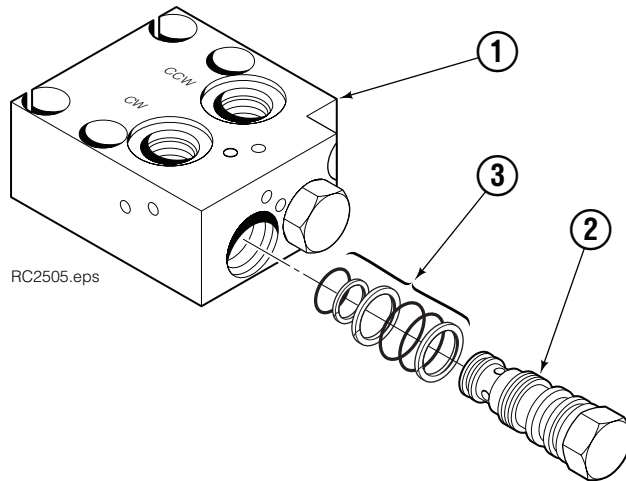

● Quantity as required.

◆ See Valve page for parts breakdown.

■ See Drive Motor page for parts breakdown.

★ For service replacement use Bearing 670580.

Check Valve

REF	QTY	PART NO.	DESCRIPTION
		670549	Check Valve Assembly
1	2	609453	Fitting, 10
2	2	670552	Spring
3	2	670551	Guide
4	2	7020	Ball
5	2	602580	Fitting, 8
6	2	673989	Spring
7	1	670550	Body
8	1	670553	Spool

REF	QTY	PART NO.	DESCRIPTION
		6063316	Check Valve Assembly
1	1	6063282	Valve Body
2	2	6038929	Check Valve – PO
3	2	667516	Service Kit

Drive Motor

REF	QTY	PART NO.	DESCRIPTION
		206392	Drive Motor – 2.8 c.i.
1	1	675478	Shaft
2	1	675477	Drive
3	1	675479	Spacer Plate
4	1	675480	Gerotor Set (101-1768-007) ■
	1	685075	Gerotor Set (101-1768-009) ■
5	1	675482	End Cap
6	1	206405	Service Kit ●
7	1	685089	Flange (101-1768-007) ■
	1	685090	Flange (101-1768-009) ■