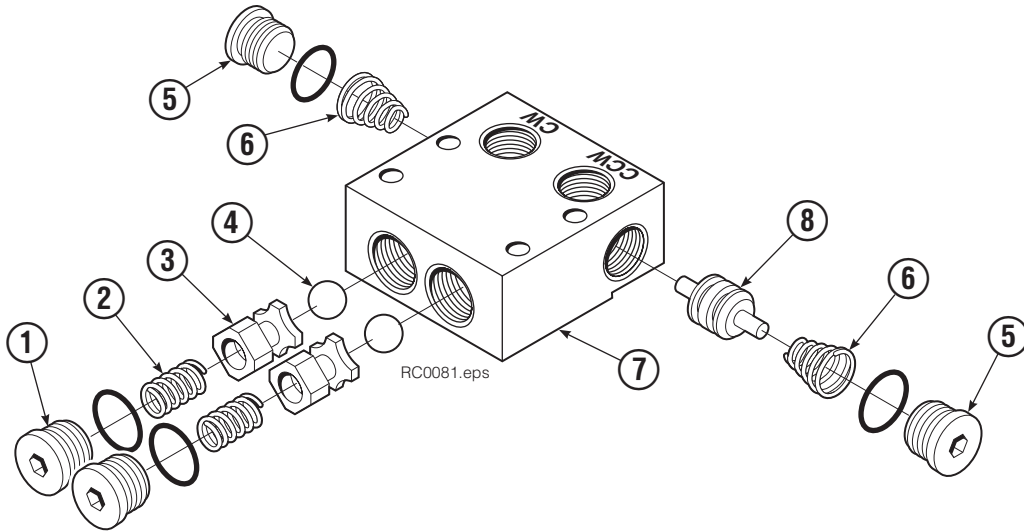

♦ See Drive Group page for parts breakdown.

■ Included in Fitting Group 212367.

Reference: Common Parts 6051998.

Drive Group

REF	QTY	PART NO.	DESCRIPTION	REF	QTY	PART NO.	DESCRIPTION
		795491	Drive Group with 2.8 c.i. Motor	19	1	206392	Drive Motor – 2.8 c.i. ■
1	6	769570	Capscrew, M12 x 25	20	1	3014870	Seal
2	1	676855	Cover	21	1	6033892	Bearing ★
3	1	604510	Fitting, 6	22	1	675609	Worm Gear
4	●	670574	Shim – .010" (brown)	23	1	670581	Bearing
5	●	671757	Shim – .015" (pink)	24	1	7214	Snap Ring
6	●	671758	Shim – .020" (yellow)	25	1	643423	O-Ring
7	2	670579	Bearing	26	1	775552	Cover
8	1	670582	Key	27	1	783609	Seal
9	1	670506	Pinion	28	1	783608	Capscrew, M12 x 16
10	1	775551	Housing	29	4	200882	Capscrew, M8 x 20
11	1	686465	Gasket	30	1	644010	Relief Fitting
12	1	675608	Worm	31	4	4468	Capscrew, 3/8 x .75
13	1	775553	Adapter	32	4	221494	Washer, M8
14	2	2705	O-Ring	33	1	6063316	Check Valve ◆
15	1	670549	Check Valve ◆	34	1	656300	Gear Box Lube – 48 oz.
16	4	6444	Lockwasher	35	1	668184	Sealant
17	4	607059	Capscrew, 5/16 x 1.75			670578	Shim Service Kit (items 4-6,11,25,35)
18	1	670575	Gasket			212919	Motor Kit-2.2 (items 11,14,18,19,35)

● Quantity as required.

◆ See Valve page for parts breakdown.

■ See Drive Motor page for parts breakdown.

★ For service replacement use Bearing 670580.

Check Valve

REF	QTY	PART NO.	DESCRIPTION
		670549	Check Valve Assembly
1	2	609453	Fitting, 10
2	2	670552	Spring
3	2	670551	Guide
4	2	7020	Ball
5	2	602580	Fitting, 8
6	2	673989	Spring
7	1	670550	Body
8	1	670553	Spool

REF	QTY	PART NO.	DESCRIPTION
		6063316	Check Valve Assembly
1	1	6063282	Valve Body
2	2	6038929	Check Valve – PO
3	2	667516	Service Kit

Drive Motor

REF	QTY	PART NO.	DESCRIPTION
		206392	Drive Motor – 2.8 c.i.
1	1	675478	Shaft
2	1	675477	Drive
3	1	675479	Spacer Plate
4	1	675480	Gerotor Set (101-1768-007) ■
	1	685075	Gerotor Set (101-1768-009) ■
5	1	675482	End Cap
6	1	206405	Service Kit ●
7	1	685089	Flange (101-1768-007) ■
	1	685090	Flange (101-1768-009) ■