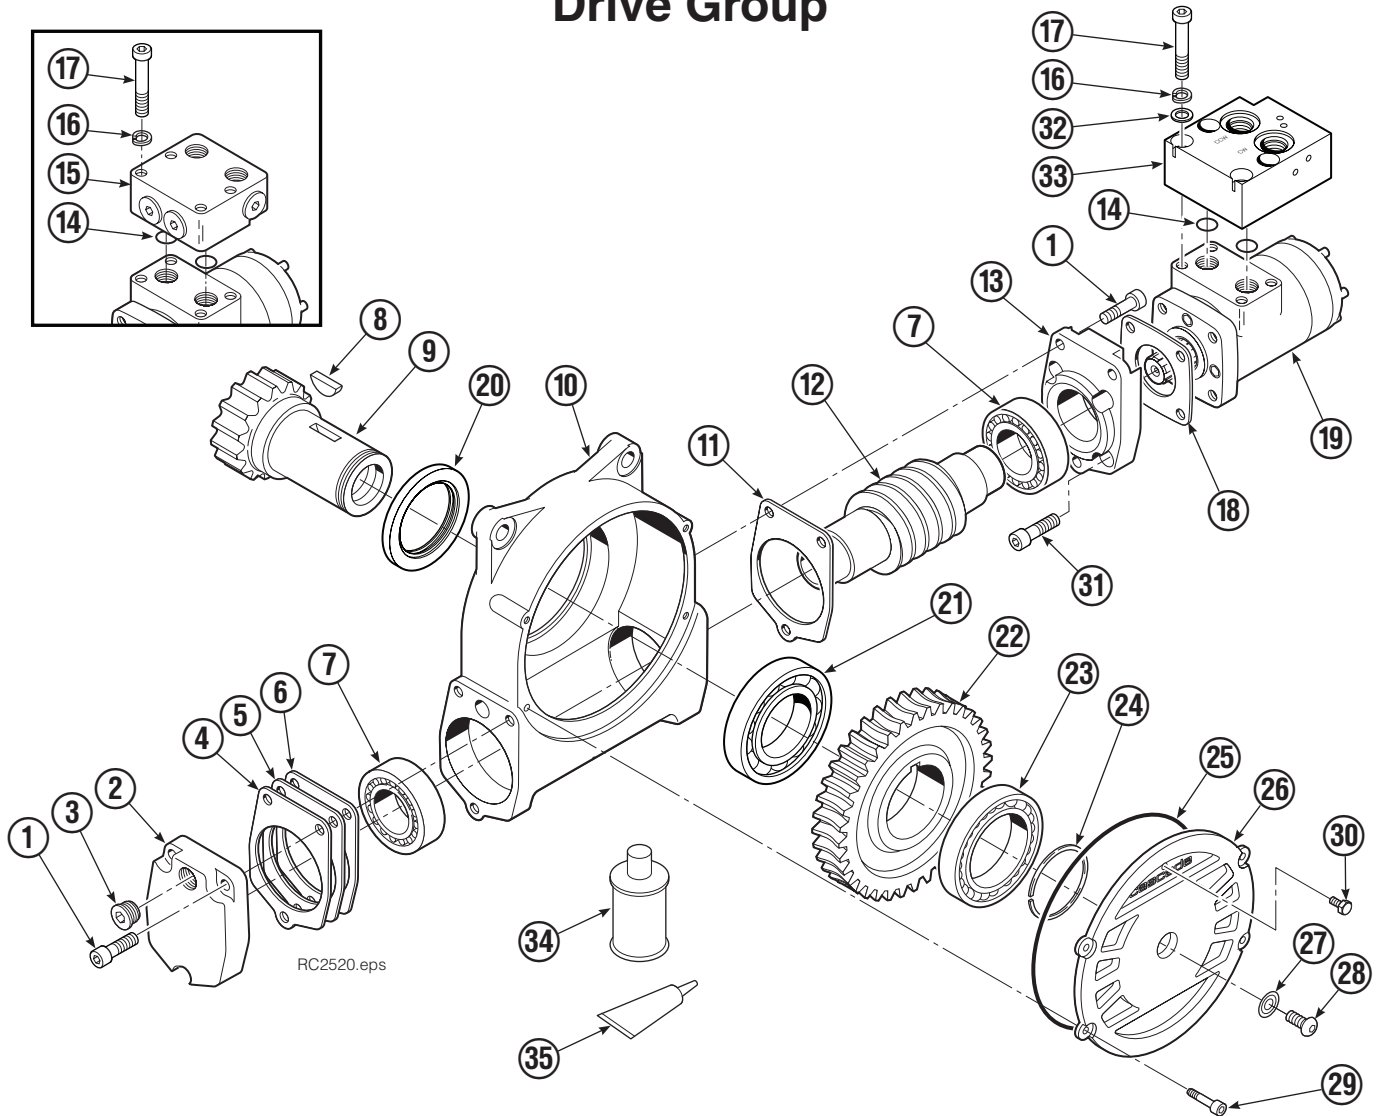

Drive Group

REF	QTY	PART NO.	DESCRIPTION	REF	QTY	PART NO.	DESCRIPTION
		795491	Drive Group with 2.8 c.i. Motor	19	1	206392	Drive Motor – 2.8 c.i. ■
1	6	769570	Capscrew, M12 x 25	20	1	3014870	Seal
2	1	676855	Cover	21	1	6033892	Bearing ★
3	1	604510	Fitting, 6	22	1	675609	Worm Gear
4	●	670574	Shim – .010" (brown)	23	1	670581	Bearing
5	●	671757	Shim – .015" (pink)	24	1	7214	Snap Ring
6	●	671758	Shim – .020" (yellow)	25	1	643423	O-Ring
7	2	670579	Bearing	26	1	775552	Cover
8	1	670582	Key	27	1	783609	Seal
9	1	670506	Pinion	28	1	783608	Capscrew, M12 x 16
10	1	775551	Housing	29	4	200882	Capscrew, M8 x 20
11	1	686465	Gasket	30	1	644010	Relief Fitting
12	1	675608	Worm	31	4	4468	Capscrew, 3/8 x .75
13	1	775553	Adapter	32	4	221494	Washer, M8
14	2	2705	O-Ring	33	1	6063316	Check Valve ◆
15	1	670549	Check Valve ◆	34	1	656300	Gear Box Lube – 48 oz.
16	4	6444	Lockwasher	35	1	668184	Sealant
17	4	607059	Capscrew, 5/16 x 1.75			670578	Shim Service Kit (items 4-6,11,25,35)
18	1	670575	Gasket			212919	Motor Kit-2.2 (items 11,14,18,19,35)

● Quantity as required.

◆ See Valve page for parts breakdown.

■ See Drive Motor page for parts breakdown.

★ For service replacement use Bearing 670580.