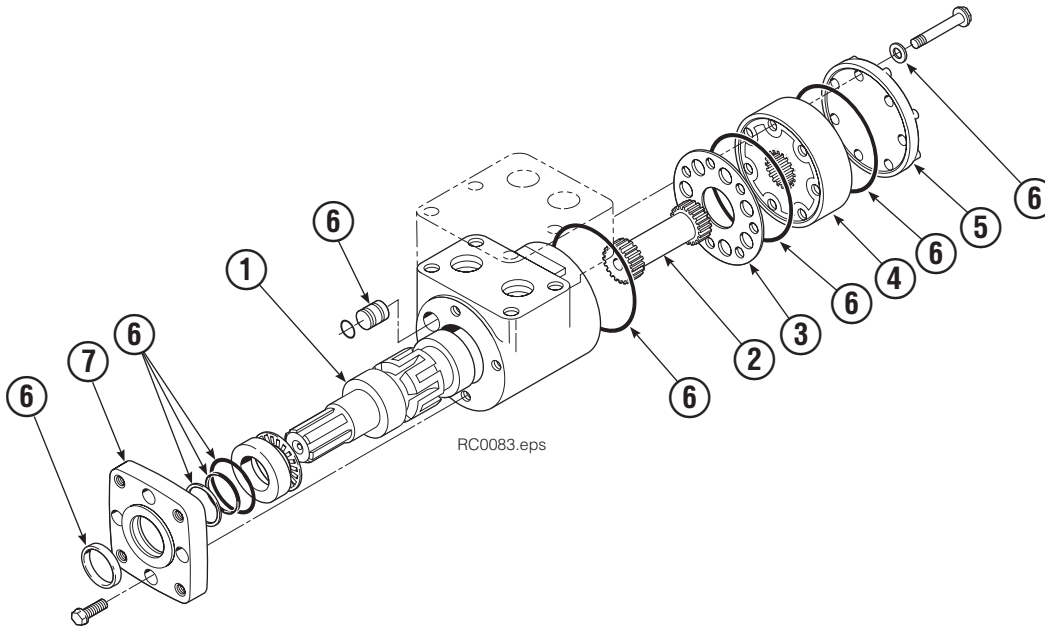

● Quantity as required.

◆ See Valve page for parts breakdown.

■ See Drive Motor page for parts breakdown.

★ For service replacement use Bearing 670580.

Check Valve

REF	QTY	PART NO.	DESCRIPTION
		670549	Check Valve Assembly
1	2	609453	Fitting, 10
2	2	670552	Spring
3	2	670551	Guide
4	2	7020	Ball
5	2	602580	Fitting, 8
6	2	673989	Spring
7	1	670550	Body
8	1	670553	Spool

REF	QTY	PART NO.	DESCRIPTION
		6063316	Check Valve Assembly
1	1	6063282	Valve Body
2	2	6038929	Check Valve – PO
3	2	667516	Service Kit

Drive Motor

REF	QTY	PART NO.	DESCRIPTION
		206392	Drive Motor – 2.8 c.i.
1	1	675478	Shaft
2	1	675477	Drive
3	1	675479	Spacer Plate
4	1	675480	Gerotor Set (101-1768-007) ■
	1	685075	Gerotor Set (101-1768-009) ■
5	1	675482	End Cap
6	1	206405	Service Kit ●
7	1	685089	Flange (101-1768-007) ■
	1	685090	Flange (101-1768-009) ■