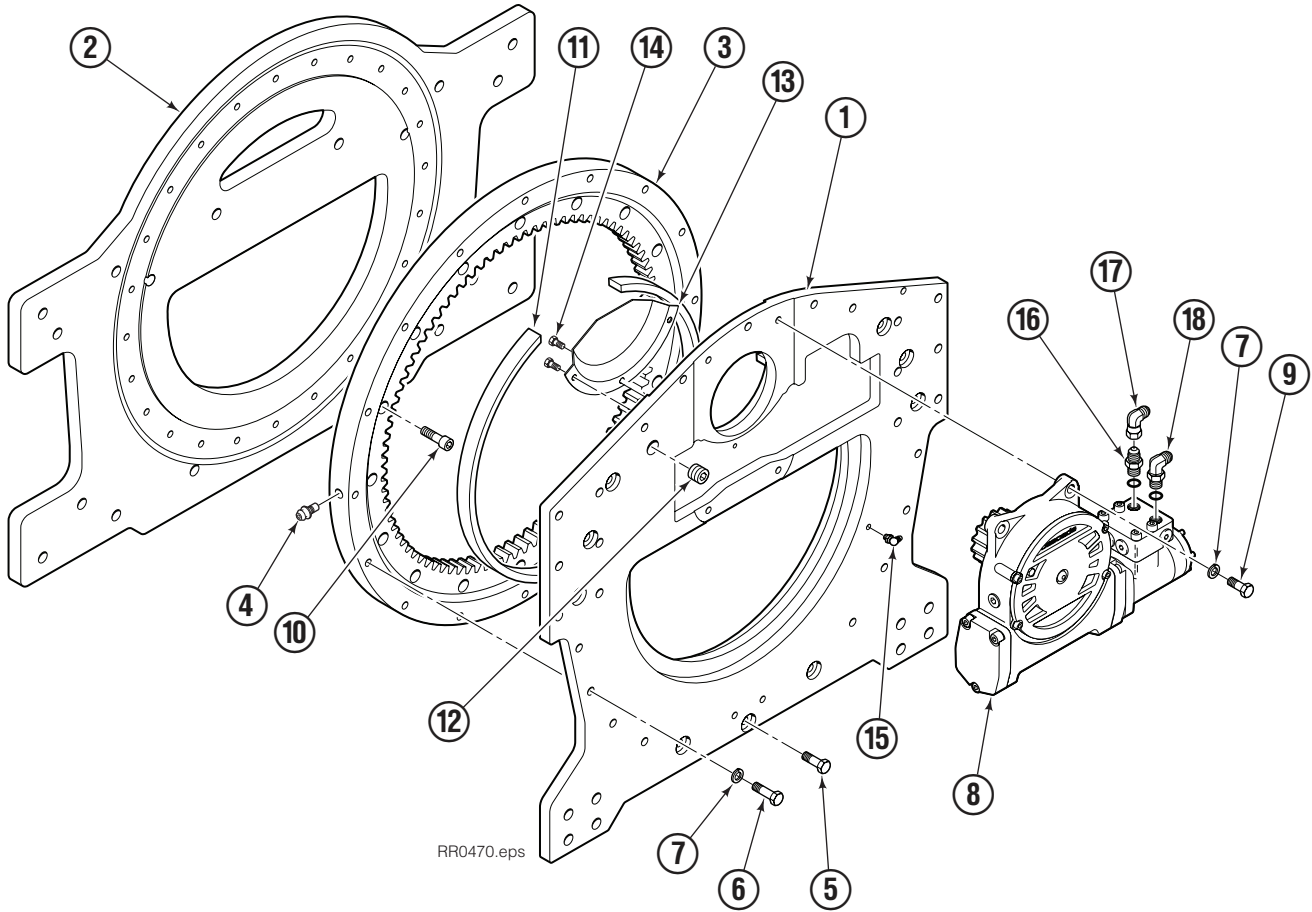

Parts Manual

Model _____ Rotator _____

Serial Number _____ 65G-RRB-10B R2 _____

cascade®
corporation

For Technical Assistance call: 800-227-2233, Fax: 888-329-8207

To Order Parts call: 888-227-2233, Fax: 888-329-0234

OR

Write: Cascade Corporation, P.O. Box 20187, Portland, OR 97220

Internet: www.cascorp.com

Rotator Group

65G			
REF	QTY	PART NO.	DESCRIPTION
		6051997	Rotator Group
1	1	6059682	Baseplate
2	1	6050786	Faceplate
3	1	213761	Bearing Assembly
4	1	7401	Grease Fitting
5	9	6057357	Capscrew, M12 x 45
6	13	213633	Capscrew, M12 x 55
7	17	683822	Lockwasher, M12
8	1	795491	Drive Group ♦
9	4	763021	Capscrew, M12 x 30
10	24	767596	Capscrew, M12 x 40
11	1	6036248	Seal
12	1	6605	Plug
13	1	6036287	Cover Plate
14	3	767961	Capscrew, M8 x 16
15	1	7406	Grease Fitting
16	1	601377	Fitting, 8-8 ■
17	1	605761	Fitting, 8-8 ■
18	1	601250	Fitting, 8-8 ■

● Quantity as required.

◆ See Valve page for parts breakdown.

■ See Drive Motor page for parts breakdown.

★ For service replacement use Bearing 670580.

Check Valve

REF	QTY	PART NO.	DESCRIPTION
		670549	Check Valve Assembly
1	2	609453	Fitting, 10
2	2	670552	Spring
3	2	670551	Guide
4	2	7020	Ball
5	2	602580	Fitting, 8
6	2	673989	Spring
7	1	670550	Body
8	1	670553	Spool

REF	QTY	PART NO.	DESCRIPTION
		6063316	Check Valve Assembly
1	1	6063282	Valve Body
2	2	6038929	Check Valve – PO
3	2	667516	Service Kit

Drive Motor

REF	QTY	PART NO.	DESCRIPTION
		206392	Drive Motor – 2.8 c.i.
1	1	675478	Shaft
2	1	675477	Drive
3	1	675479	Spacer Plate
4	1	675480	Gerotor Set (101-1768-007) ■
	1	685075	Gerotor Set (101-1768-009) ■
5	1	675482	End Cap
6	1	206405	Service Kit ●
7	1	685089	Flange (101-1768-007) ■
	1	685090	Flange (101-1768-009) ■