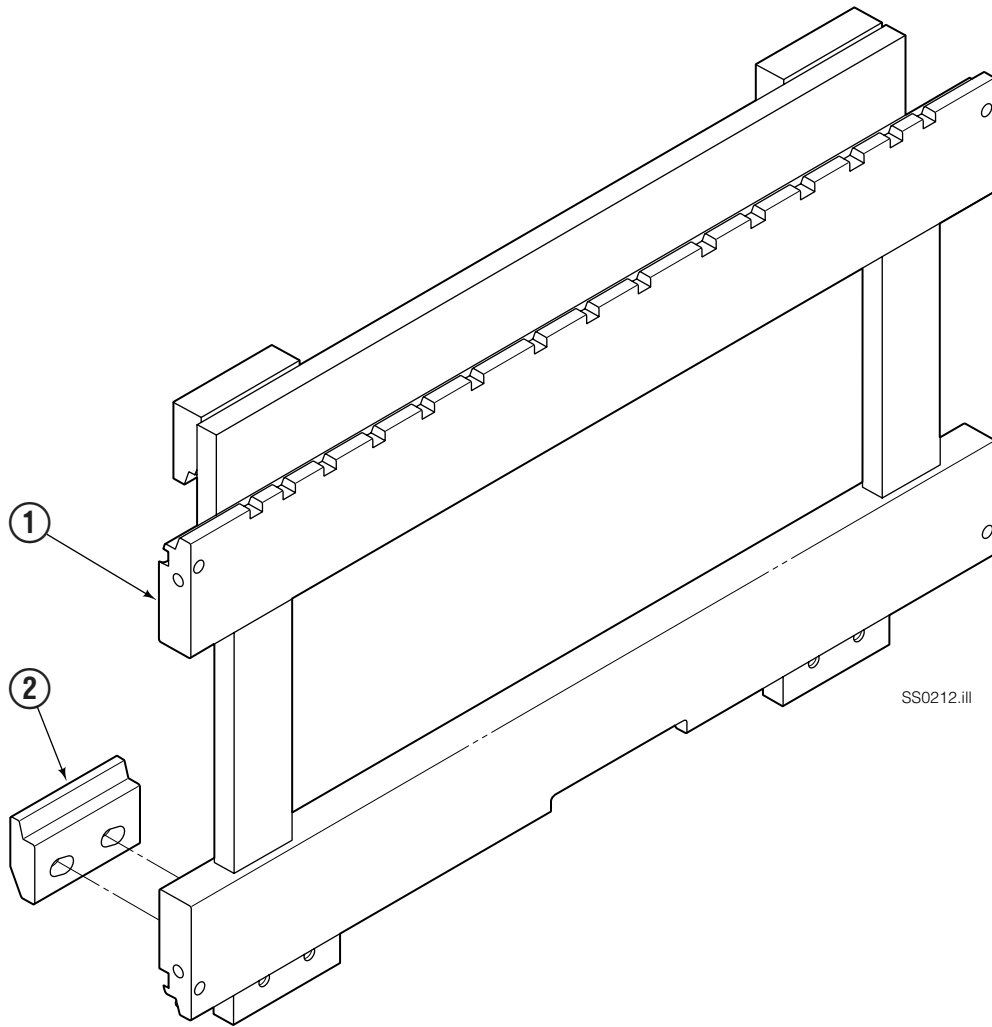

False Carriage

150H			
REF	QTY	PART NO.	DESCRIPTION
		3001296	False Carriage Group
1	1	3001297	False Carriage Weldment
2	2	679832	Lower Hook