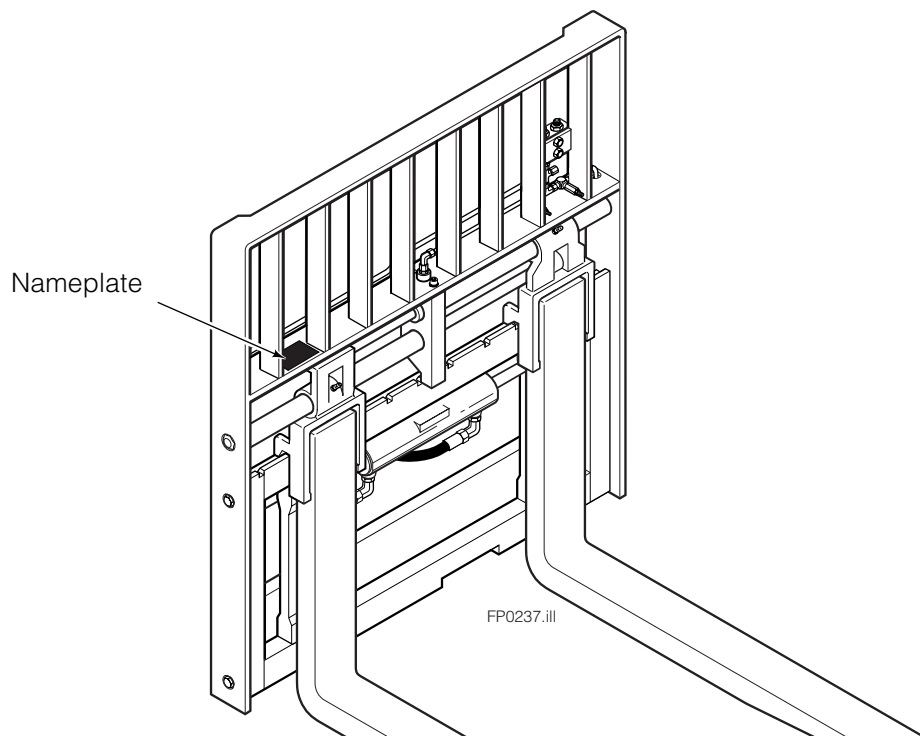

OR

Write: Cascade Corporation, P.O. Box 20187, Portland, OR 97220

About This Manual

Introduction

This Manual shows the parts breakdown for the 150H Fork Positioner. Locate the nameplate on the left side of the backrest. If the nameplate is missing all necessary information is stamped into the backrest at the same location. The serial number must be supplied when ordering replacement parts for this product.