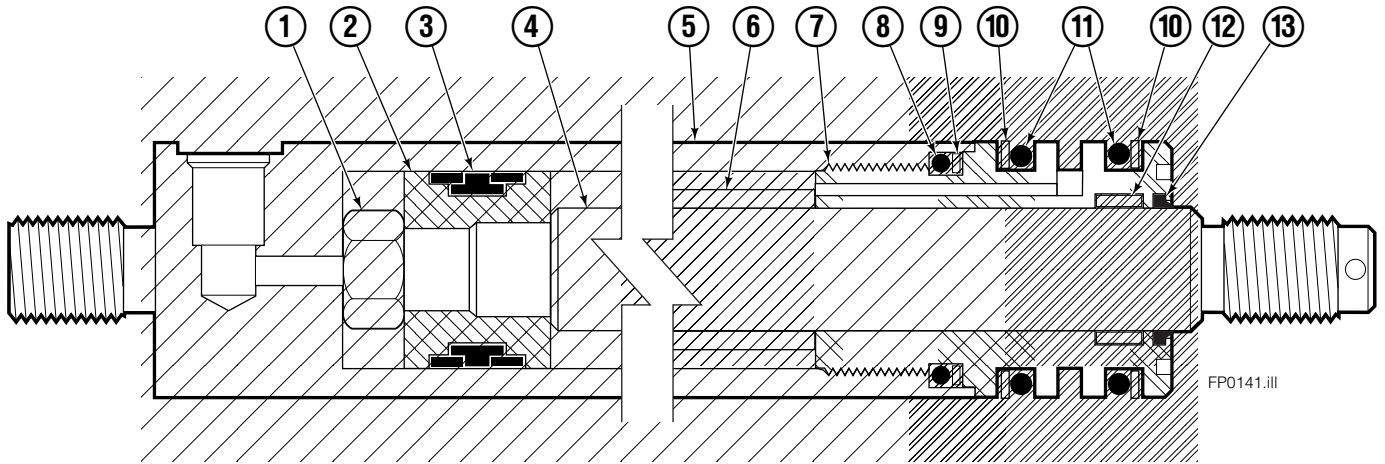

Cylinder

150H			
REF	QTY	PART NO.	DESCRIPTION
		L11.18.21	Cylinder Assembly
1	2	02.05.07	Nut
2	1	11.11.57	Piston
3	1	11.11.67	Piston Seal ●
4	1	11.18.22	Rod
5	1	11.18.23	Shell
6	1	11.18.27	Spacer
7	1	11.11.53	Gland
8	1	05.02.21	O-Ring ●
9	1	05.12.21	Back-up Ring ●
10	2	05.12.23	Back-up Ring ●
11	1	05.02.23	O-Ring ●
12	1	11.11.68	Rod Seal ●
13	1	10.28.46	Wiper Ring ●

● Included in Service Kit 11.11.73.