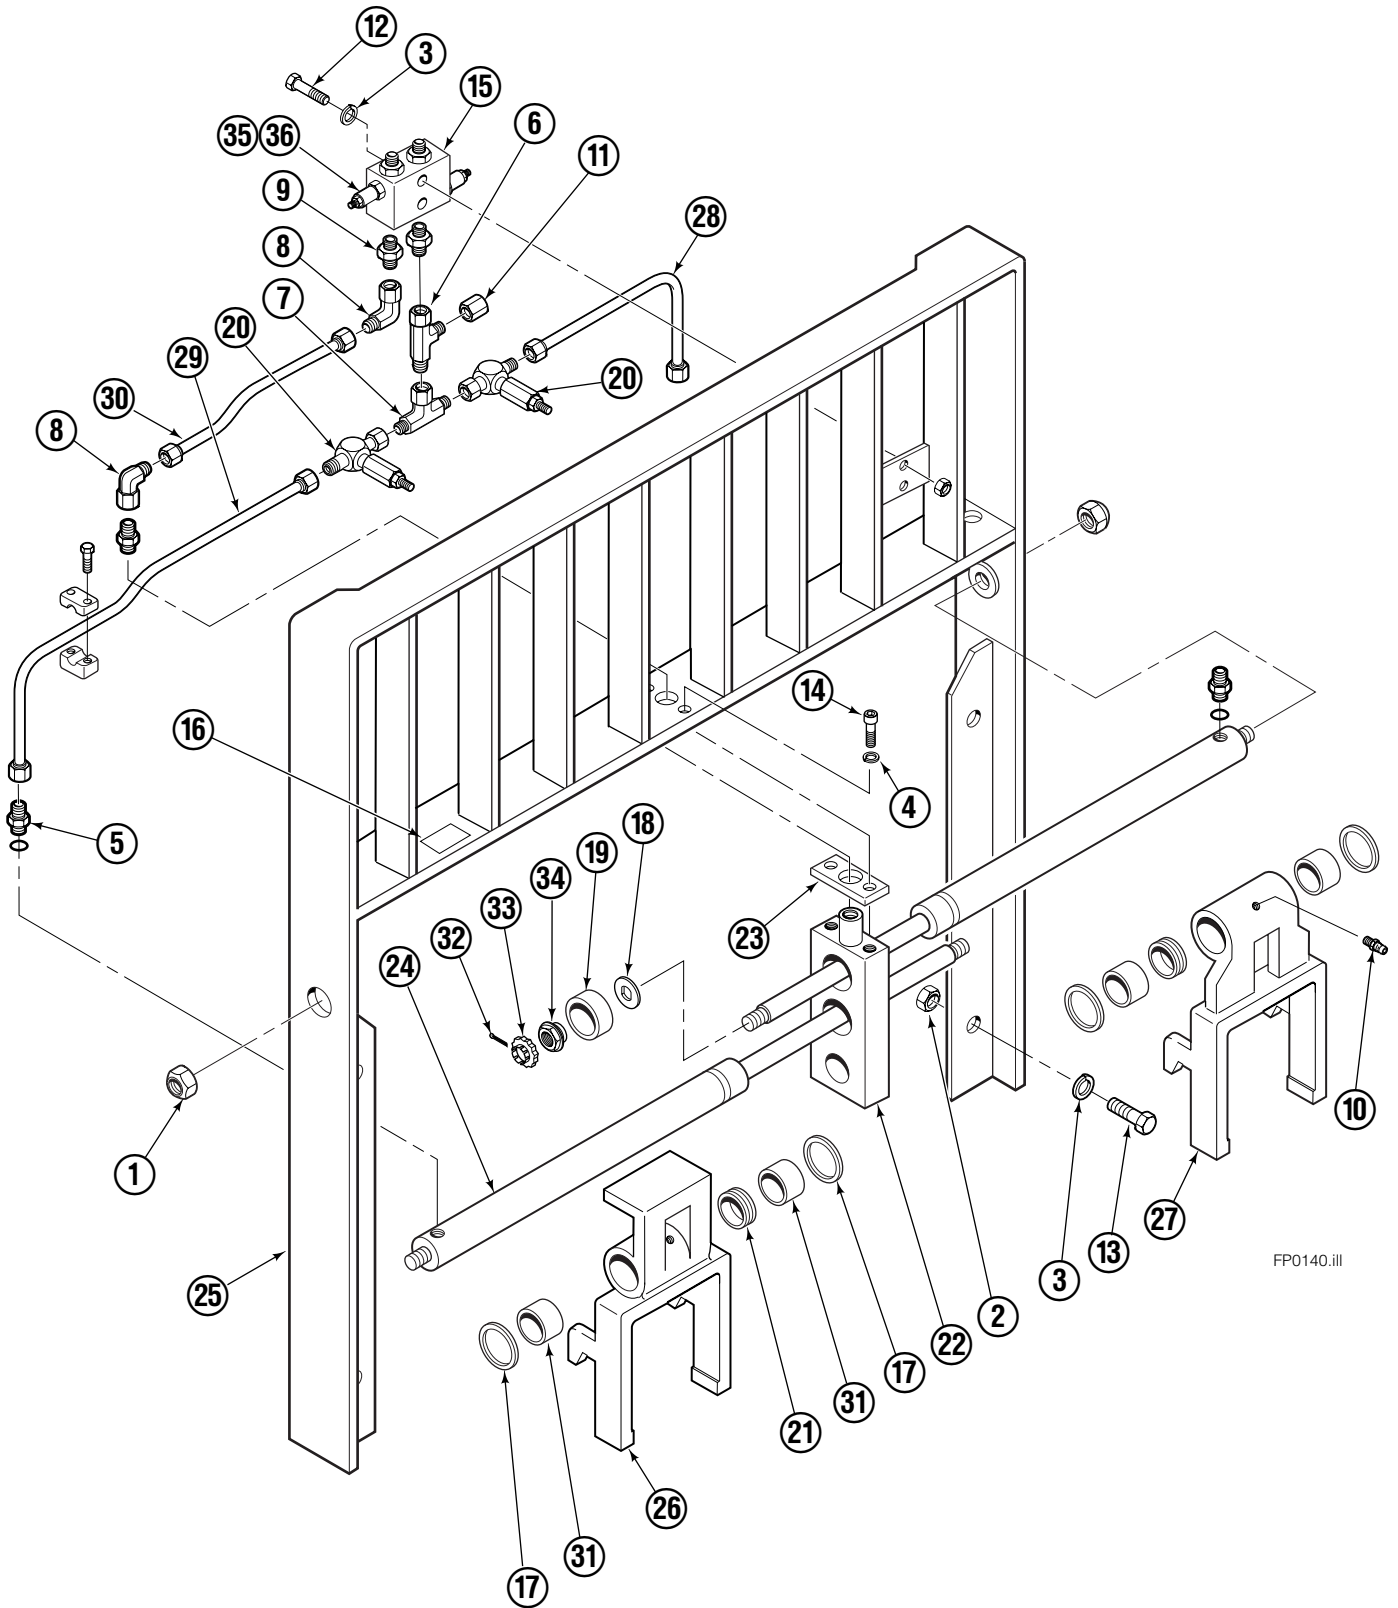

OR

Write: Cascade Corporation, P.O. Box 20187, Portland, OR 97220

About This Manual

Introduction

This Manual shows the parts breakdown for the 150H Fork Positioner. Locate the nameplate on the left side of the backrest. If the nameplate is missing all necessary information is stamped into the backrest at the same location. The serial number must be supplied when ordering replacement parts for this product.

Hydraulic/Fork Group

FP0140.iii

Hydraulic/Fork Group

150H			
REF	QTY	PART NO.	DESCRIPTION
		219665	Fork Positioner (11.66.62)
1	1	666285	Nut
2	4	5904	Nut, M8 ■
3	4	6319	Washer ■
4	1	787383	Washer
5	1	604511	Fitting
6	1	611329	Fitting
7	1	610892	Fitting
8	1	2680	Fitting
9	1	2309	Fitting
10	2	7400	Grease Fitting
11	1	2617	Cap
12	1	768528	Capscrew
13	4	643542	Capscrew ■
14	1	767611	Capscrew
15	1	—	Relief Valve (Sun YFV 9LF5)
16	1	10.70.50	Data Plate
17	1	10.90.72	Retainer
18	2	10.92.56	Safety Washer
19	1	10.92.57	Washer
20	1	10.97.99	Flow Restrictor
21	1	10.98.10	Spacer
22	1	11.11.54	Support Block
23	1	11.17.57	Shim
24	1	L11.18.21	Cylinder
25	1	11.24.54	Load Guard
26	2	11.24.64	Fork Pocket-LH
27	1	11.24.63	Fork Pocket-RH
28	1	11.24.68	Tube
29	1	11.24.69	Tube
30	1	11.24.70	Tube
31	1	624600	Bushing
32	1	6510	Cotter Pin
33	1	667624	Retainer
34	2	667625	Nut
35	1	—	Cartridge (Sun RPEC LAN)
36	1	—	Service Kit