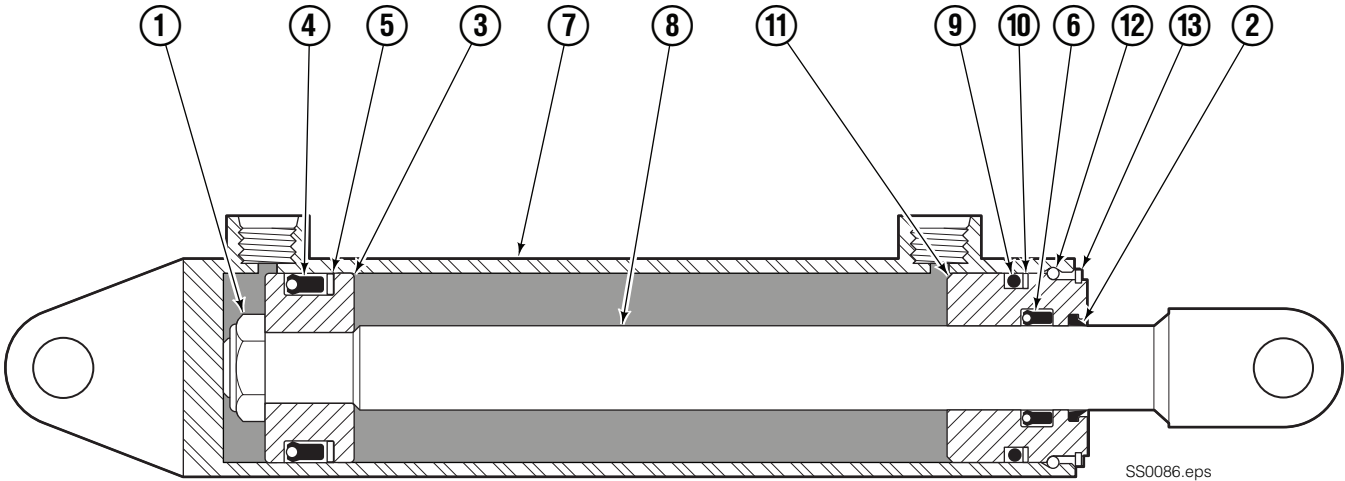

Sideshift Cylinder

SS0086.eps

REF	QTY	PART NO.	DESCRIPTION
		675548	Cylinder Assembly
1	1	553857	Nut
2	1	636851	■ Wiper
3	1	553501	Piston
4	1	662452	■ Seal
5	1	638247	■ Back-up Ring
6	1	641835	■ Seal
7	1	675549	Shell
8	1	553499	Rod
9	1	2785	■ O-Ring
10	1	615128	■ Back-up Ring
11	1	553500	Retainer
12	1	553856	Retaining Ring
13	1	7202	Retaining Ring
		553861	Service Kit

■ Included in Service Kit 553861.