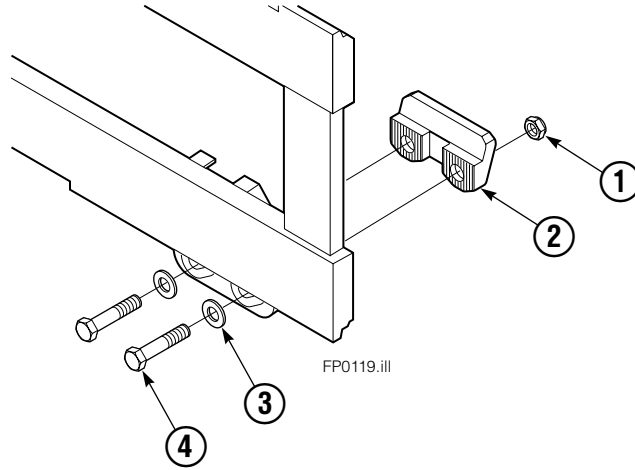

Retainer Group

55C			
REF	QTY	PART NO.	DESCRIPTION
		214507	Retainer Group
1	8	4751	Capscrew, 3/8 x 1.00
2	4	826150	End Plate

Lower Hook Group

REF	QTY	PART NO.	DESCRIPTION
		6108209	Lower Hook Group
1	4	553857	Nut
2	2	204186	Lower Hook
3	4	667225	Washer
4	4	681047	Capscrew, 5/8 x 1-5/8