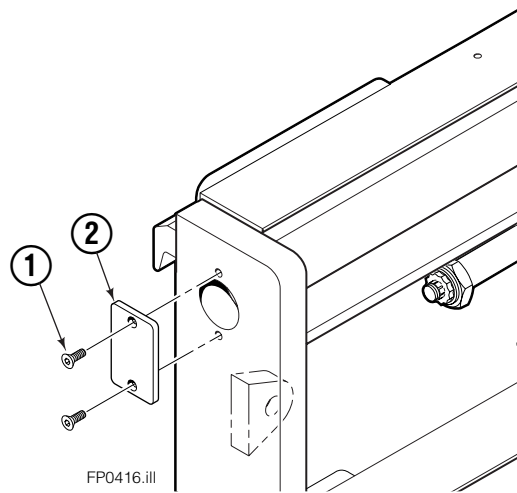

Retainer Group

55C			
REF	QTY	PART NO.	DESCRIPTION
		214507	Retainer Group
1	8	4751	Capscrew, 3/8 x 1.00
2	4	826150	End Plate