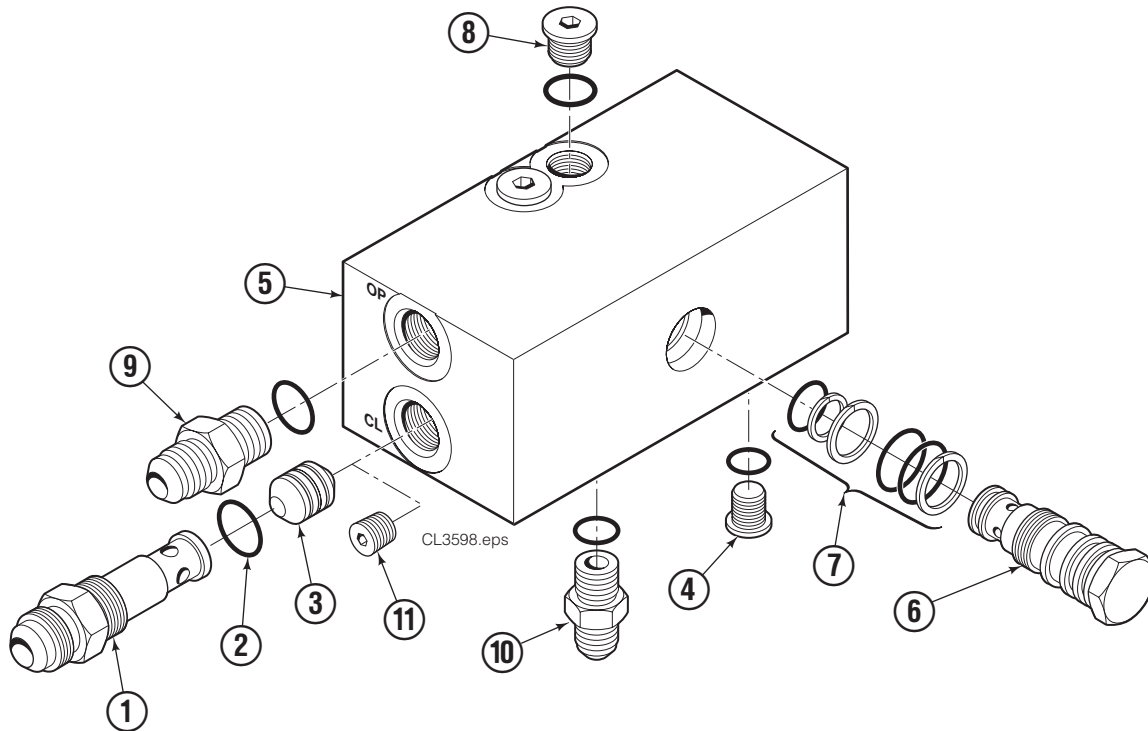

Check Valve

REF	QTY	PART NO.	DESCRIPTION
		6133755	Check Valve – Non-Sideshifting
1	1	667490	Special Fitting
2	1	2841	O-Ring ●
3	1	667471	Spool
4	3	609455	Fitting, 5
5	1	6133756	Valve Body
6	1	678270	Check Valve – VPO
7	1	661347	Cartridge Service Kit ●
8	2	604510	Fitting, 6
9	1	601377	Fitting, 8-8
10	4	604511	Fitting, 6-6
11	1	676343	Regeneration Elimination Kit
		668864	Valve Service Kit

● Included in Service Kit 668864.