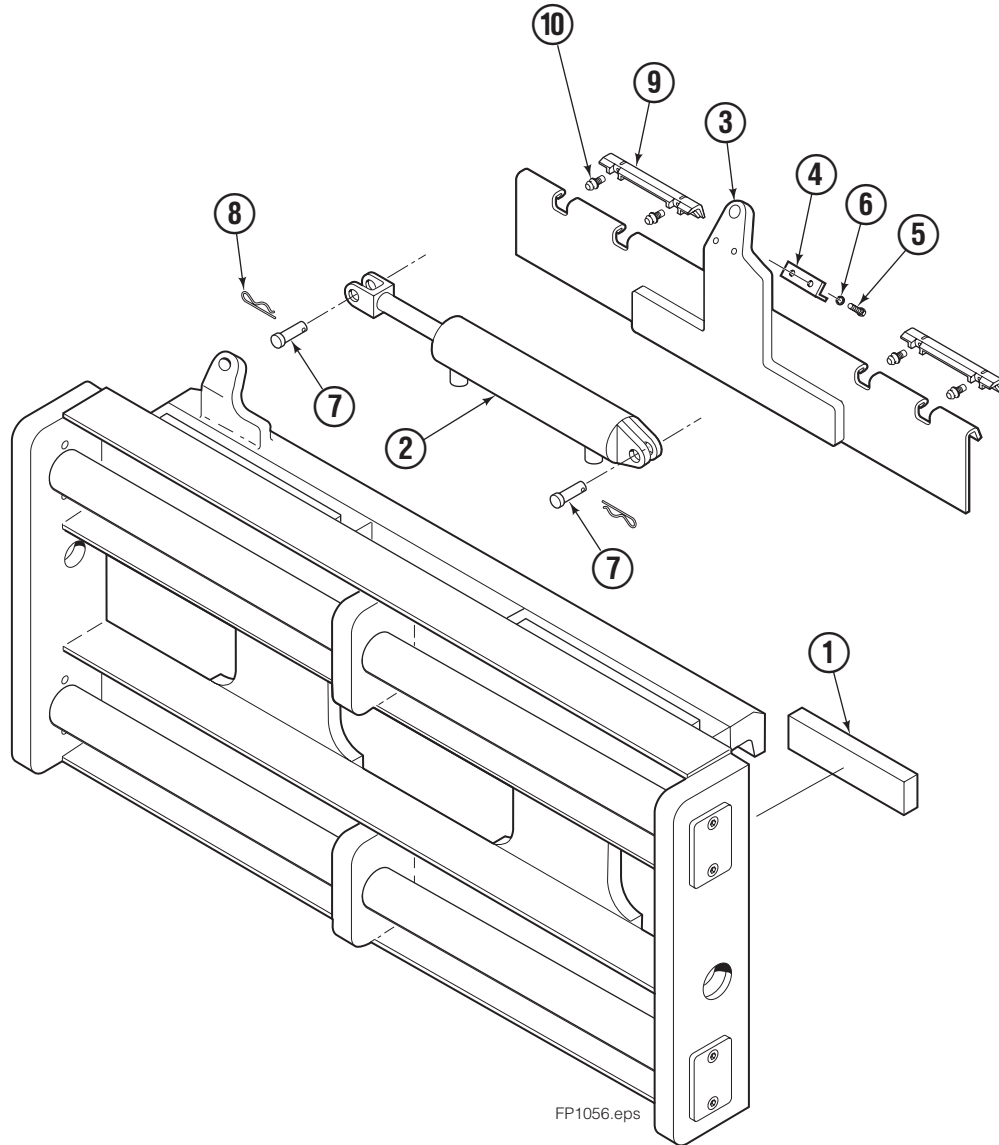

● Included in Service Kit 668864.

Hose Group

55C			
REF	QTY	PART NO.	DESCRIPTION
		384595	Hose Group
1	1	679841	Hose, 38.00 in.
2	1	679841	Hose, 38.00 in.
3	1	675953	Hose, 24.50 in.
4	1	675952	Hose, 18.00 in.

Reference: S-8704.

Common Parts Group – S/S

FP1056.eps

55C			
REF	QTY	PART NO.	DESCRIPTION
		6108116	Common Parts Group
1	2	208350	Lower Bearing
2	1	675548	Cylinder ♦
3	1	381964	Anchor Bracket
4	1	842645	Angle
5	2	643496	Capscrew, 1/4 x .50
6	2	6826	Washer, 1/4
7	2	678525	Clevis Pin
8	2	672726	Cotter Pin
9	2	204187	Bearing
10	4	7403	Grease Fitting