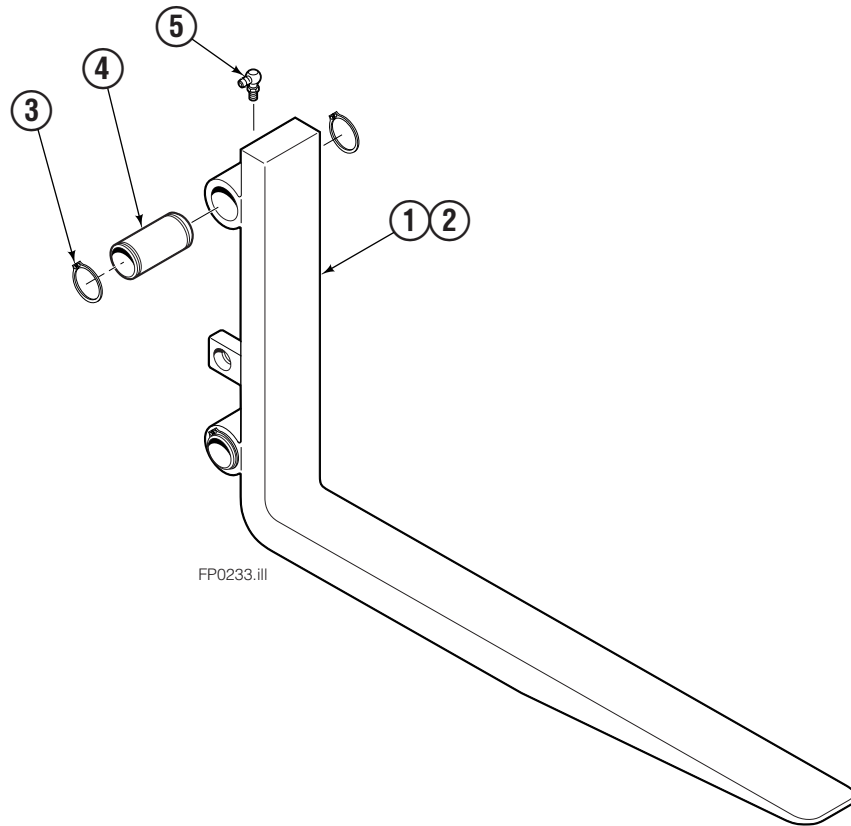

Fork Group

REF	QTY	PART NO.	DESCRIPTION
		214520	Fork Group
1	1	829037	Fork – LH
2	1	829031	Fork – RH
3	8	7205	Retaining Ring
4	4	825084	Bushing
5	4	7403	Grease Fitting