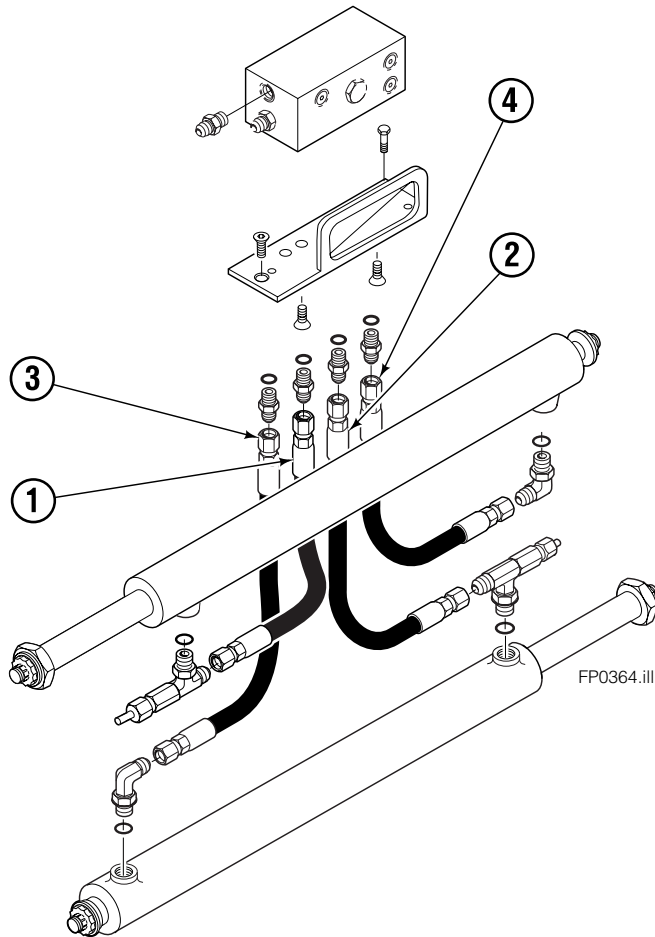

Hose Group

55C			
REF	QTY	PART NO.	DESCRIPTION
		384595	Hose Group
1	1	679841	Hose, 38.00 in.
2	1	679841	Hose, 38.00 in.
3	1	675953	Hose, 24.50 in.
4	1	675952	Hose, 18.00 in.

Reference: S-8704.