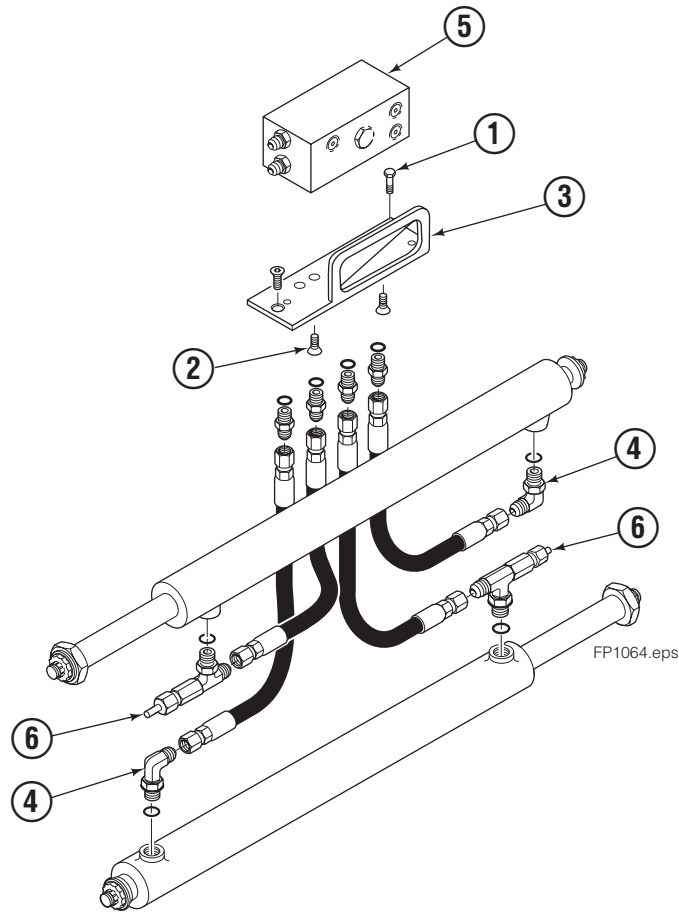

Frame Group

55C			
REF	QTY	PART NO.	DESCRIPTION
		6108184	Frame Group
1	1	6108088	Frame
2	2	829039	Shaft
3	2	829013	Cylinder ◆
4	2	7861	Roll Pin – Inner
5	2	7962	Roll Pin – Outer
		381232	Hydraulic Group ●
		384595	Hose Group ▲
		6108116	Common Parts Group ■

Cylinder

55C			
REF	QTY	PART NO.	DESCRIPTION
		829013	Cylinder Assembly
1	2	6510	■ Cotter Pin
2	2	667624	■ Nut Retainer
3	2	667625	■ Nut
4	1	829354	Shell
5	1	829054	Spacer
6	1	558200	Piston
7	1	2716	▲ O-Ring
8	1	662452	▲ Seal
9	1	2785	▲ O-Ring
10	1	615128	▲ Back-Up Ring
11	1	563906	Retainer
12	1	662448	▲ Seal
13	1	638243	▲ Nylon Ring
14	1	636853	▲ Wiper
15	1	667623	Nut
16	1	829104	Rod
17	1	667626	Washer
18	1	671051	▲ Seal Loader, Retainer
19	1	671047	▲ Seal Loader, Piston
		668021	Service Kit

■ Included in Nut Service Kit 668926.

▲ Included in Service Kit 668021.

Ref: S-4331.

Hydraulic Valve Group

REF	QTY	PART NO.	DESCRIPTION
		381232	Hydraulic Valve Group
1	1	643524	Capscrew, .375 x .750
2	3	4750	Capscrew, .375 x .750
3	1	844137	Bracket
4	2	601676	Fitting, 6-6
5	1	6133755	Valve Assembly ◆
6	2	617487	Restrictor Fitting ■

◆ See Valve Assembly page for parts breakdown.

■ See Restrictor Fitting page for parts breakdown.

Restrictor Fitting

REF	QTY	PART NO.	DESCRIPTION
		617487	Restrictor Assembly
1	1	617486	Tee
2	1	2698	O-Ring
3	1	11100	Setscrew
4	1	11099	Cap
5	1	5715	Jam Nut
6	1	2840	O-Ring