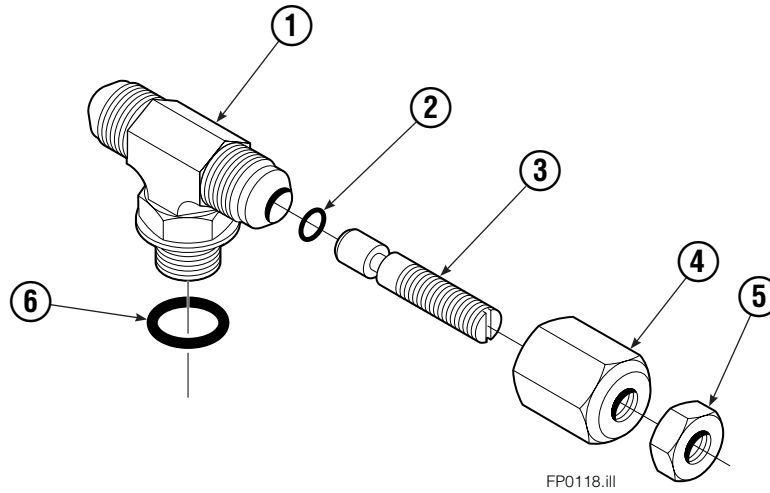

Cylinder

55C			
REF	QTY	PART NO.	DESCRIPTION
		829013	Cylinder Assembly
1	2	6510	■ Cotter Pin
2	2	667624	■ Nut Retainer
3	2	667625	■ Nut
4	1	829354	Shell
5	1	829054	Spacer
6	1	558200	Piston
7	1	2716	▲ O-Ring
8	1	662452	▲ Seal
9	1	2785	▲ O-Ring
10	1	615128	▲ Back-Up Ring
11	1	563906	Retainer
12	1	662448	▲ Seal
13	1	638243	▲ Nylon Ring
14	1	636853	▲ Wiper
15	1	667623	Nut
16	1	829104	Rod
17	1	667626	Washer
18	1	671051	▲ Seal Loader, Retainer
19	1	671047	▲ Seal Loader, Piston
		668021	Service Kit

■ Included in Nut Service Kit 668926.

▲ Included in Service Kit 668021.

Ref: S-4331.

Hydraulic Valve Group

REF	QTY	PART NO.	DESCRIPTION
		381232	Hydraulic Valve Group
1	1	643524	Capscrew, .375 x .750
2	3	4750	Capscrew, .375 x .750
3	1	844137	Bracket
4	2	601676	Fitting, 6-6
5	1	6133755	Valve Assembly ◆
6	2	617487	Restrictor Fitting ■

◆ See Valve Assembly page for parts breakdown.

■ See Restrictor Fitting page for parts breakdown.

Restrictor Fitting

REF	QTY	PART NO.	DESCRIPTION
		617487	Restrictor Assembly
1	1	617486	Tee
2	1	2698	O-Ring
3	1	11100	Setscrew
4	1	11099	Cap
5	1	5715	Jam Nut
6	1	2840	O-Ring