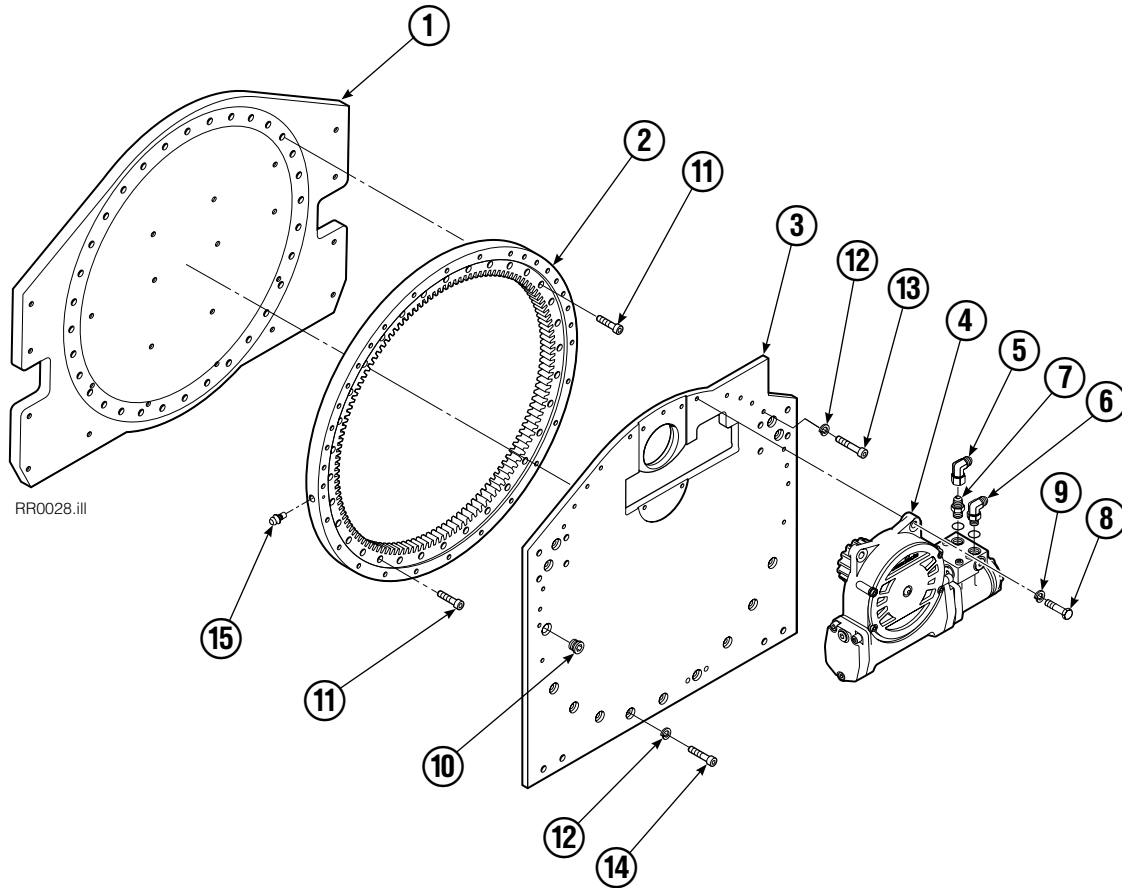

# Safety Decals

REF	QTY	PART NO.	DESCRIPTION
1	1	679150	No Step Decal

# Rotator Group

RR0028.ill

REF	QTY	PART NO.	DESCRIPTION
		215078	Frame Group
1	1	213144	Faceplate
2	1	214481	Bearing Assembly
3	1	214555	Baseplate
4	1	675639	Drive Group ▲
5	1	605761	Fitting, 8-8
6	1	601250	Fitting, 8-8
7	1	601377	Fitting, 8-8
8	4	763021	Capscrew, M12 x 30
9	4	6290	Lockwasher, 1/2
10	1	664071	Plug
11	32	768828	Capscrew, M12 x 45
12	32	681473	Washer, M12
13	19	213633	Capscrew, M12 x 55
14	13	206174	Capscrew, M12 x 45
15	1	7401	Grease Fitting