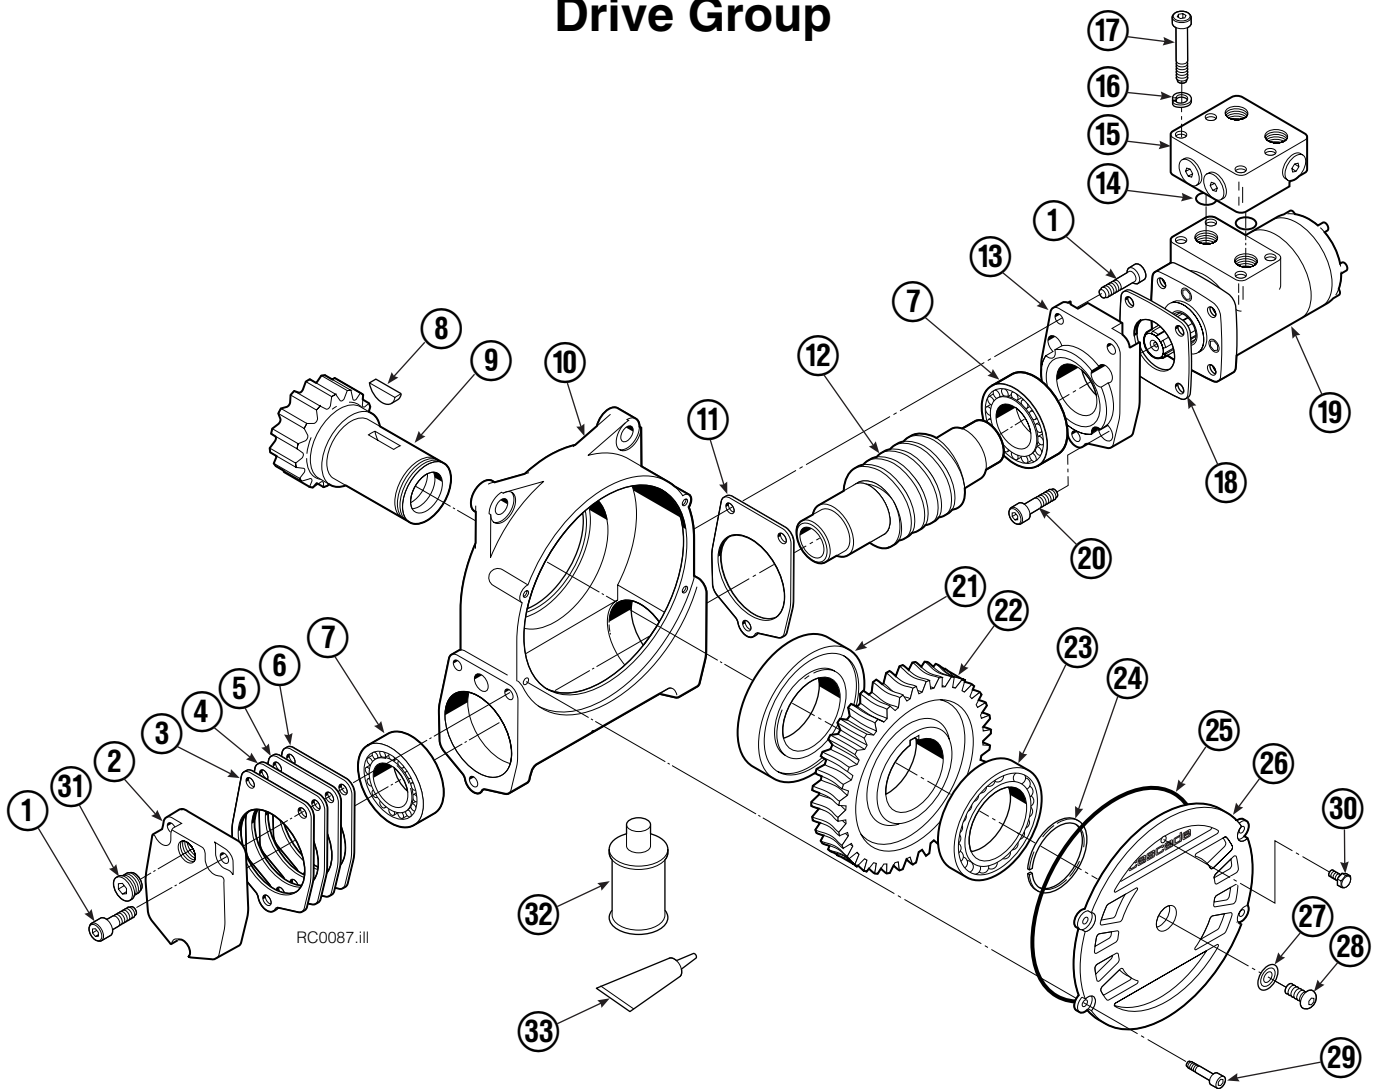

Drive Group

REF	QTY	PART NO.	DESCRIPTION	REF	QTY	PART NO.	DESCRIPTION
		675639	Drive Group with Motor	19	1	206392	Drive Motor ▲
	■	675633	Drive Group without Motor	20	4	4468	Capscrew, 3/8 NC x .75 GR8
1	6	769570	Capscrew, M12 x 25	21	1	670580	Bearing
2	1	676855	Cover	22	1	675609	Worm Gear
3	●	674513	Shim - .005" (blue)	23	1	670581	Bearing
4	●	670574	Shim - .010" (brown)	24	1	7214	Snap Ring
5	●	671757	Shim - .015" (pink)	25	1	643423	O-Ring
6	●	671758	Shim - .020" (yellow)	26	1	775552	Cover
7	2	670579	Bearing	27	1	603680	Seal
8	1	670582	Key	28	1	783608	Capscrew, 3/8 NC x .50 GR8
9	1	670556	Pinion	29	4	200882	Capscrew, M12 x 20
10	1	775551	Housing	30	1	644010	Relief Fitting
11	1	686465	Gasket	31	1	604510	Fitting, 6
12	1	675608	Worm	32	1	656300	Gear Box Lube - 48 oz.
13	1	775553	Adapter	33	1	668184	Sealant
14	2	2705	Seal	34		670578	Shim Service Kit (items 3-6,11,25 & 33)
15	1	670549	Check Valve			675637	Bearing Service Kit (items 21 & 34)
16	4	6444	Lockwasher			675638	Bearing Service Kit (items 7 & 34)
17	4	607059	Capscrew, 5/16 NC			206394	Motor Kit (items 11,14,18,19 & 33)
18	1	670575	Gasket				

■ Includes all items except 14,15,17 and 18.

● Quantity as required.

▲ See Drive Motor page for parts breakdown.

Reference: 675639 (Common Parts 675627, SK-5032.)

675633 (Sub Assy 220335, Common Parts 795490, SKN-5527)