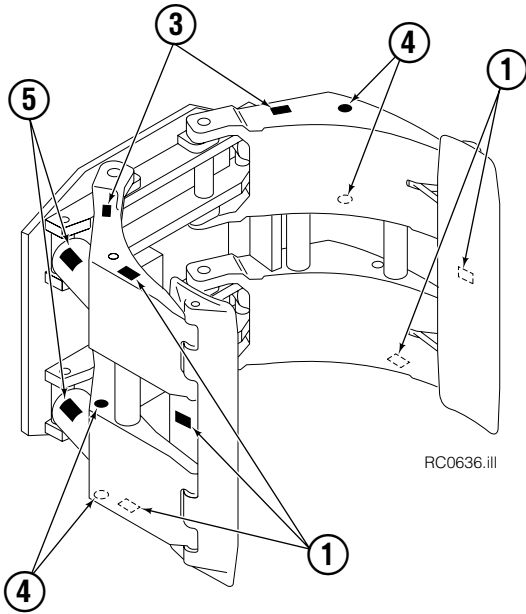

Internet: www.cascorp.com

Safety Decals

RC0636.ill

Roll Clamp Safety Decals			
REF	QTY	PART NO.	DESCRIPTION
1	6	665595	No Hand Hold Decal
2	3	660269	Short Arm Rotation Position Decal
3	4	656038	Caution Decal
4	4	679150	No Step Decal
5	4	665677	Trapped Pressure Decal
6	1	679059	Quick-Change Hook Decal

Frame Group

90F			
REF	QTY	PART NO.	DESCRIPTION
		3004621	Frame Group
1	1	3004622	Faceplate
2	8	675007	Bushing

Hosing Group

90F			
REF	QTY	PART NO.	DESCRIPTION
		3004619	Hosing Group
1	4	685673	Hose, 60.75 in.
2	1	333370	Junction Block
3	1	3583	Capscrew
4	2	6287	Lockwasher
5	1	629511	Clamp
6	1	3578	Capscrew
7	2	2439	Fitting, 6-6
8	1	3004635	Tube
9	1	3004636	Tube
10	2	601676	Fitting, 6-6
11	4	673417	Segment
12	4	680113	Insert
13	8	604511	Fitting, 6-6
14	4	350637	Hose, 56.75 in.

Common Components

RC0126.iii

90F			
REF	QTY	PART NO.	DESCRIPTION
		206686	Components Group
1	8	660200	Shim
2	24	768809	Capscrew, M8 x 16-8.8
3	8	206589	Retainer
4	8	680651	Pin
5	8	673385	Drive Pin
6	4	206591	Retainer
7	4	675022	Pin
8	4	681673	Spacer
9	16	673379	Shim
10	4	675086	Drive Pin

Reference: SK-5314, SK-5315.

Long Arm Cylinder

REF	QTY	PART NO.	DESCRIPTION
		3004620	Cylinder Assembly
1	1	674843	Bearing
2	1	560997	Nut
◆3	1	660769	Bearing
◆4	1	662462	Seal
◆5	2	638295	Back-Up Ring
6	2	604511	Fitting, 6-6
7	1	556852	Fitting, 4
8	1	557212	Check Valve
◆9	1	2801	O-Ring
◆10	1	563977	Back-Up Ring
◆11	1	554598	Seal
◆12	1	564930	Wiper
13	1	557402	Rod
14	1	555724	Retainer
15	1	557389	Piston
◆16	1	2722	O-Ring
17	1	3004633	Shell
18	1	667516	Check Valve Service Kit
19	1	—	Spacer
20	1	—	Spacer
21	2	675006	Bearing
22	1	669243	Seal Loader
		555725	Service Kit