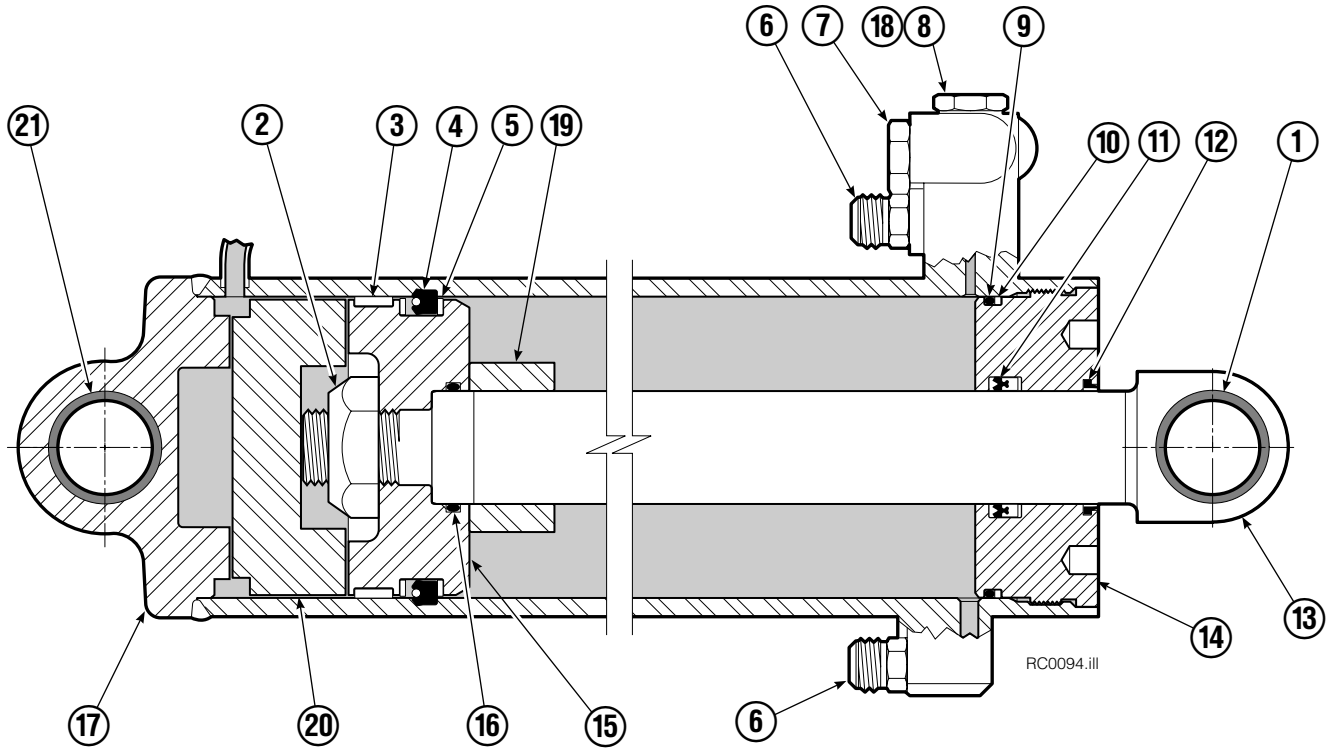

Frame Group

90F			
REF	QTY	PART NO.	DESCRIPTION
		3004621	Frame Group
1	1	3004622	Faceplate
2	8	675007	Bushing

Hosing Group

90F			
REF	QTY	PART NO.	DESCRIPTION
		3004619	Hosing Group
1	4	685673	Hose, 60.75 in.
2	1	333370	Junction Block
3	1	3583	Capscrew
4	2	6287	Lockwasher
5	1	629511	Clamp
6	1	3578	Capscrew
7	2	2439	Fitting, 6-6
8	1	3004635	Tube
9	1	3004636	Tube
10	2	601676	Fitting, 6-6
11	4	673417	Segment
12	4	680113	Insert
13	8	604511	Fitting, 6-6
14	4	350637	Hose, 56.75 in.

Common Components

RC0126.iii

90F			
REF	QTY	PART NO.	DESCRIPTION
		206686	Components Group
1	8	660200	Shim
2	24	768809	Capscrew, M8 x 16-8.8
3	8	206589	Retainer
4	8	680651	Pin
5	8	673385	Drive Pin
6	4	206591	Retainer
7	4	675022	Pin
8	4	681673	Spacer
9	16	673379	Shim
10	4	675086	Drive Pin

Reference: SK-5314, SK-5315.

Long Arm Cylinder

REF	QTY	PART NO.	DESCRIPTION
		3004620	Cylinder Assembly
1	1	674843	Bearing
2	1	560997	Nut
◆3	1	660769	Bearing
◆4	1	662462	Seal
◆5	2	638295	Back-Up Ring
6	2	604511	Fitting, 6-6
7	1	556852	Fitting, 4
8	1	557212	Check Valve
◆9	1	2801	O-Ring
◆10	1	563977	Back-Up Ring
◆11	1	554598	Seal
◆12	1	564930	Wiper
13	1	557402	Rod
14	1	555724	Retainer
15	1	557389	Piston
◆16	1	2722	O-Ring
17	1	3004633	Shell
18	1	667516	Check Valve Service Kit
19	1	—	Spacer
20	1	—	Spacer
21	2	675006	Bearing
22	1	669243	Seal Loader
		555725	Service Kit

◆ Included in Service Kit 555725.

Ref: S-5320, S-5321

Contact Pad Group & Equal Arm

90F			
REF	QTY	PART NO.	DESCRIPTION
		6002800	Contact Pad Group ♦
1	1	3004618	Equal Arm
2	2	674994	Link
3	2	682978	Clevis Pin
4	2	6525	Cotter Pin
5	2	363823	Pin
6	1	6002801	Contact Pad
7	2	201102	Plug
8	2	201102	Plug
9	1	676810	Arm Tip Repair Kit