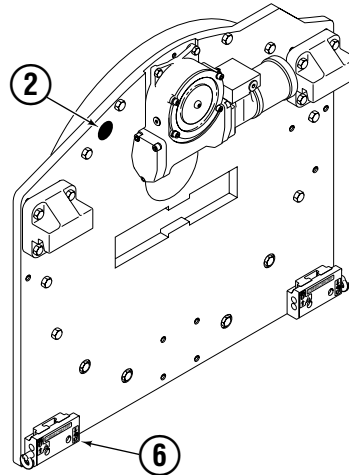

Internet: www.cascorp.com

Safety Decals

RC0636.ill

Roll Clamp Safety Decals			
REF	QTY	PART NO.	DESCRIPTION
1	6	665595	No Hand Hold Decal
2	3	660269	Short Arm Rotation Position Decal
3	4	656038	Caution Decal
4	4	679150	No Step Decal
5	4	665677	Trapped Pressure Decal
6	1	679059	Quick-Change Hook Decal

Frame Group

90F			
REF	QTY	PART NO.	DESCRIPTION
		3004621	Frame Group
1	1	3004622	Faceplate
2	8	675007	Bushing

Hosing Group

90F			
REF	QTY	PART NO.	DESCRIPTION
		3004619	Hosing Group
1	4	685673	Hose, 60.75 in.
2	1	333370	Junction Block
3	1	3583	Capscrew
4	2	6287	Lockwasher
5	1	629511	Clamp
6	1	3578	Capscrew
7	2	2439	Fitting, 6-6
8	1	3004635	Tube
9	1	3004636	Tube
10	2	601676	Fitting, 6-6
11	4	673417	Segment
12	4	680113	Insert
13	8	604511	Fitting, 6-6
14	4	350637	Hose, 56.75 in.

Reference: SK-5314, SK-5315.

Long Arm Cylinder

REF	QTY	PART NO.	DESCRIPTION
		3004620	Cylinder Assembly
1	1	674843	Bearing
2	1	560997	Nut
◆3	1	660769	Bearing
◆4	1	662462	Seal
◆5	2	638295	Back-Up Ring
6	2	604511	Fitting, 6-6
7	1	556852	Fitting, 4
8	1	557212	Check Valve
◆9	1	2801	O-Ring
◆10	1	563977	Back-Up Ring
◆11	1	554598	Seal
◆12	1	564930	Wiper
13	1	557402	Rod
14	1	555724	Retainer
15	1	557389	Piston
◆16	1	2722	O-Ring
17	1	3004633	Shell
18	1	667516	Check Valve Service Kit
19	1	—	Spacer
20	1	—	Spacer
21	2	675006	Bearing
22	1	669243	Seal Loader
		555725	Service Kit