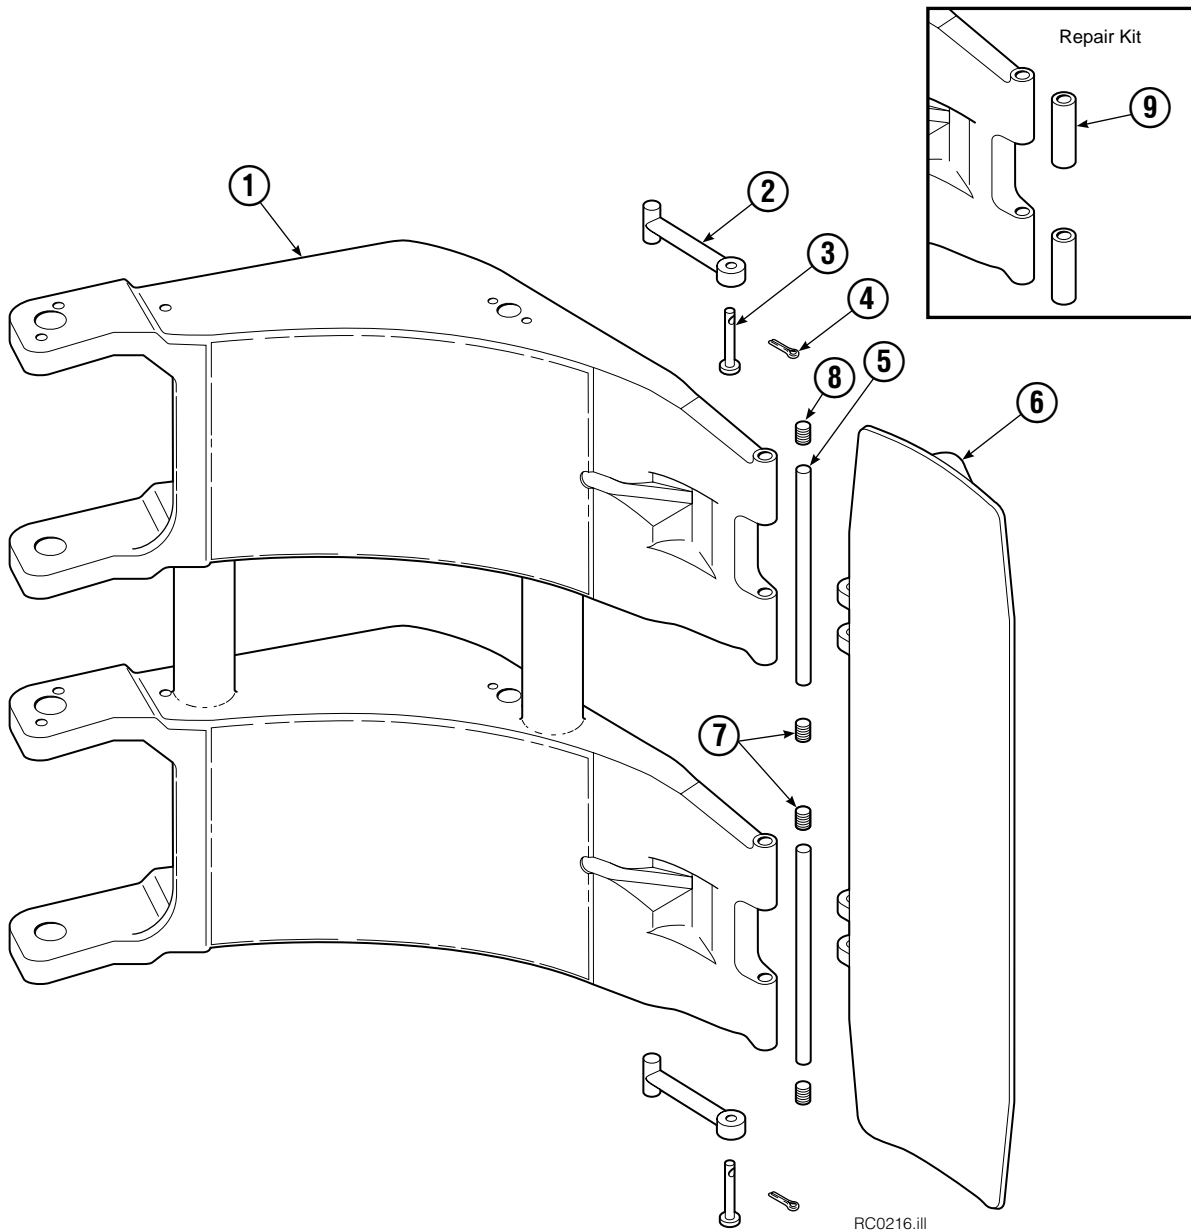

Frame Group

90F			
REF	QTY	PART NO.	DESCRIPTION
		3004621	Frame Group
1	1	3004622	Faceplate
2	8	675007	Bushing

Hosing Group

90F			
REF	QTY	PART NO.	DESCRIPTION
		3004619	Hosing Group
1	4	685673	Hose, 60.75 in.
2	1	333370	Junction Block
3	1	3583	Capscrew
4	2	6287	Lockwasher
5	1	629511	Clamp
6	1	3578	Capscrew
7	2	2439	Fitting, 6-6
8	1	3004635	Tube
9	1	3004636	Tube
10	2	601676	Fitting, 6-6
11	4	673417	Segment
12	4	680113	Insert
13	8	604511	Fitting, 6-6
14	4	350637	Hose, 56.75 in.

Common Components

RC0126.iii

90F			
REF	QTY	PART NO.	DESCRIPTION
		206686	Components Group
1	8	660200	Shim
2	24	768809	Capscrew, M8 x 16-8.8
3	8	206589	Retainer
4	8	680651	Pin
5	8	673385	Drive Pin
6	4	206591	Retainer
7	4	675022	Pin
8	4	681673	Spacer
9	16	673379	Shim
10	4	675086	Drive Pin

Reference: SK-5314, SK-5315.

Long Arm Cylinder

REF	QTY	PART NO.	DESCRIPTION
		3004620	Cylinder Assembly
1	1	674843	Bearing
2	1	560997	Nut
◆3	1	660769	Bearing
◆4	1	662462	Seal
◆5	2	638295	Back-Up Ring
6	2	604511	Fitting, 6-6
7	1	556852	Fitting, 4
8	1	557212	Check Valve
◆9	1	2801	O-Ring
◆10	1	563977	Back-Up Ring
◆11	1	554598	Seal
◆12	1	564930	Wiper
13	1	557402	Rod
14	1	555724	Retainer
15	1	557389	Piston
◆16	1	2722	O-Ring
17	1	3004633	Shell
18	1	667516	Check Valve Service Kit
19	1	—	Spacer
20	1	—	Spacer
21	2	675006	Bearing
22	1	669243	Seal Loader
		555725	Service Kit

◆ Included in Service Kit 555725.

Ref: S-5320, S-5321

Contact Pad Group & Equal Arm

90F			
REF	QTY	PART NO.	DESCRIPTION
		6002800	Contact Pad Group ♦
1	1	3004618	Equal Arm
2	2	674994	Link
3	2	682978	Clevis Pin
4	2	6525	Cotter Pin
5	2	363823	Pin
6	1	6002801	Contact Pad
7	2	201102	Plug
8	2	201102	Plug
9	1	676810	Arm Tip Repair Kit