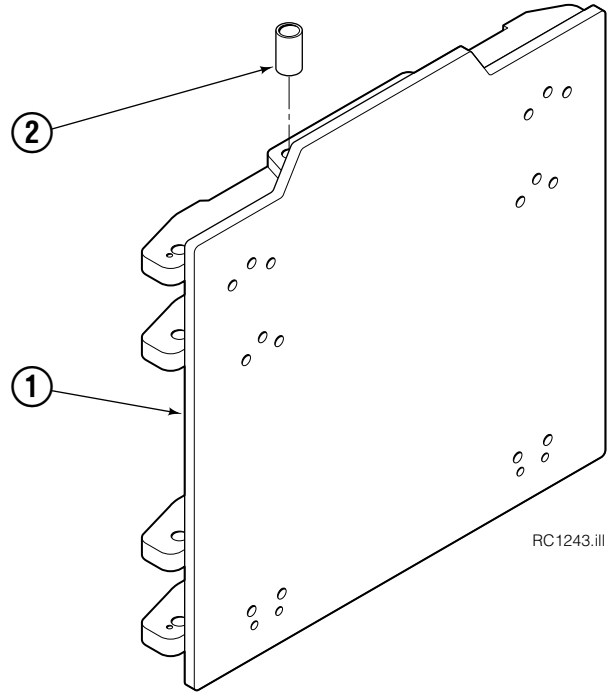

Frame Group

90F			
REF	QTY	PART NO.	DESCRIPTION
		3004621	Frame Group
1	1	3004622	Faceplate
2	8	675007	Bushing