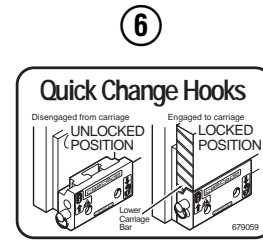

Internet: www.cascorp.com

Safety Decals

RC0636.ill

Roll Clamp Safety Decals			
REF	QTY	PART NO.	DESCRIPTION
1	6	665595	No Hand Hold Decal
2	3	660269	Short Arm Rotation Position Decal
3	4	656038	Caution Decal
4	4	679150	No Step Decal
5	4	665677	Trapped Pressure Decal
6	1	679059	Quick-Change Hook Decal