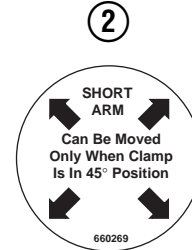

Internet: www.cascorp.com

Safety Decals

RC0636.ill

Roll Clamp Safety Decals			
REF	QTY	PART NO.	DESCRIPTION
1	6	665595	No Hand Hold Decal
2	3	660269	Short Arm Rotation Position Decal
3	4	656038	Caution Decal
4	4	679150	No Step Decal
5	4	665677	Trapped Pressure Decal
6	1	679059	Quick-Change Hook Decal