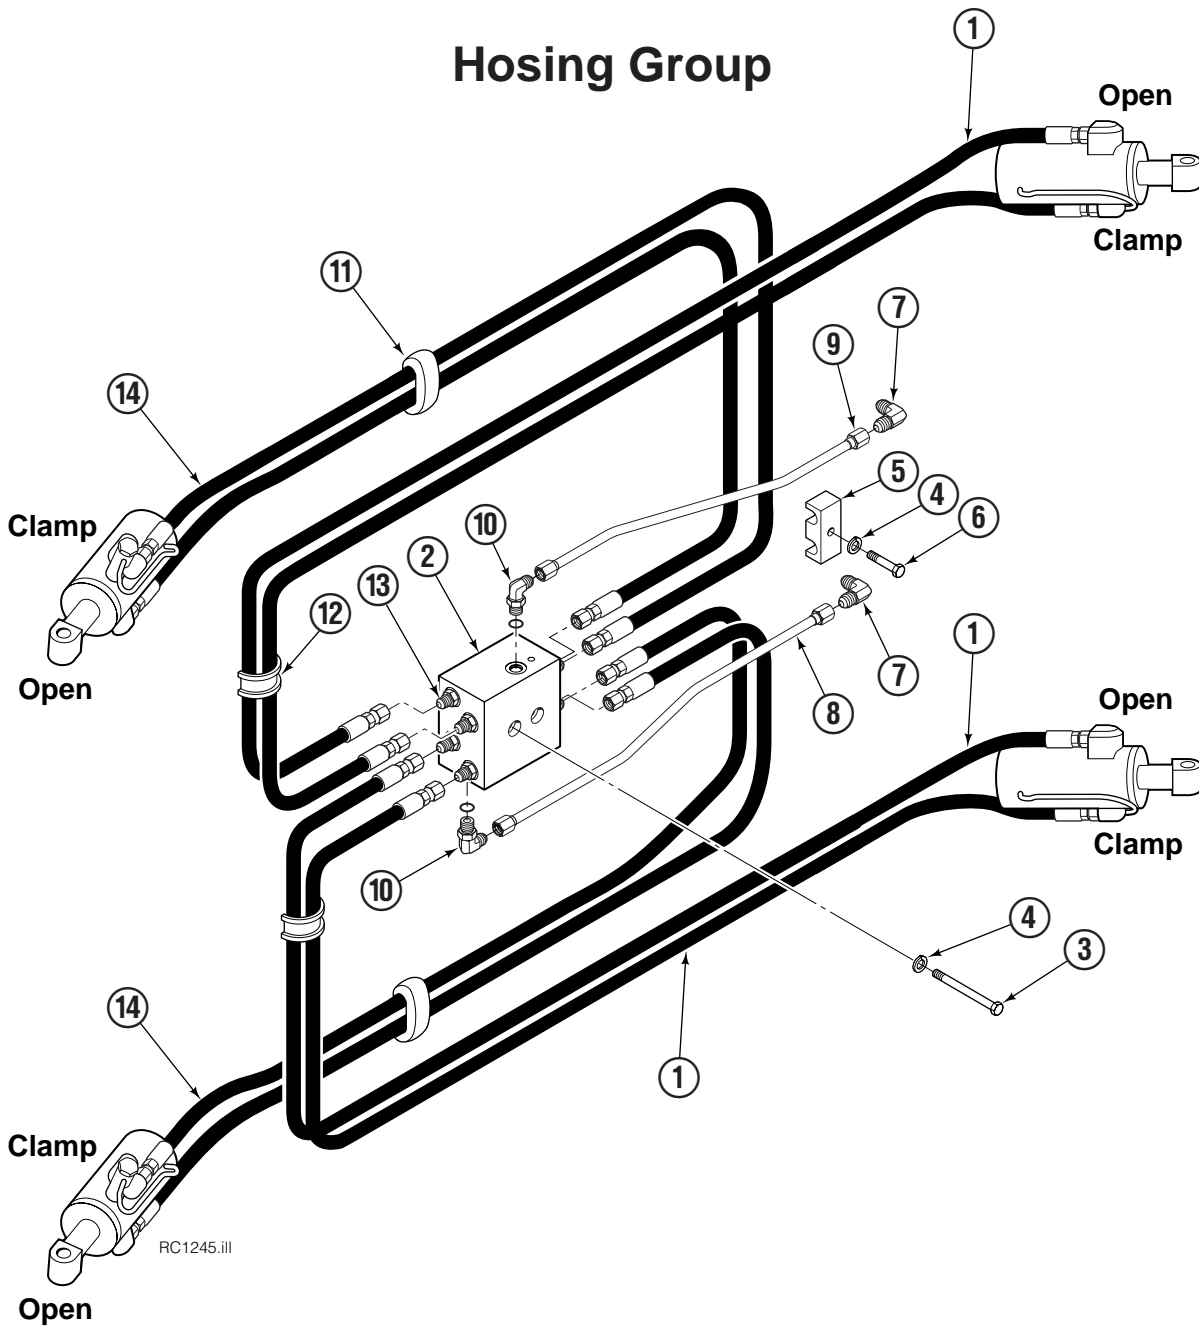

Internet: www.cascorp.com

Safety Decals

RC0636.ill

Roll Clamp Safety Decals			
REF	QTY	PART NO.	DESCRIPTION
1	6	665595	No Hand Hold Decal
2	3	660269	Short Arm Rotation Position Decal
3	4	656038	Caution Decal
4	4	679150	No Step Decal
5	4	665677	Trapped Pressure Decal
6	1	679059	Quick-Change Hook Decal

Frame Group

90F			
REF	QTY	PART NO.	DESCRIPTION
		3004621	Frame Group
1	1	3004622	Faceplate
2	8	675007	Bushing

Hosing Group

90F			
REF	QTY	PART NO.	DESCRIPTION
		3004619	Hosing Group
1	4	685673	Hose, 60.75 in.
2	1	333370	Junction Block
3	1	3583	Capscrew
4	2	6287	Lockwasher
5	1	629511	Clamp
6	1	3578	Capscrew
7	2	2439	Fitting, 6-6
8	1	3004635	Tube
9	1	3004636	Tube
10	2	601676	Fitting, 6-6
11	4	673417	Segment
12	4	680113	Insert
13	8	604511	Fitting, 6-6
14	4	350637	Hose, 56.75 in.

Common Components

RC0126.iii

90F			
REF	QTY	PART NO.	DESCRIPTION
		206686	Components Group
1	8	660200	Shim
2	24	768809	Capscrew, M8 x 16-8.8
3	8	206589	Retainer
4	8	680651	Pin
5	8	673385	Drive Pin
6	4	206591	Retainer
7	4	675022	Pin
8	4	681673	Spacer
9	16	673379	Shim
10	4	675086	Drive Pin

Reference: SK-5314, SK-5315.

Long Arm Cylinder

REF	QTY	PART NO.	DESCRIPTION
		3004620	Cylinder Assembly
1	1	674843	Bearing
2	1	560997	Nut
◆3	1	660769	Bearing
◆4	1	662462	Seal
◆5	2	638295	Back-Up Ring
6	2	604511	Fitting, 6-6
7	1	556852	Fitting, 4
8	1	557212	Check Valve
◆9	1	2801	O-Ring
◆10	1	563977	Back-Up Ring
◆11	1	554598	Seal
◆12	1	564930	Wiper
13	1	557402	Rod
14	1	555724	Retainer
15	1	557389	Piston
◆16	1	2722	O-Ring
17	1	3004633	Shell
18	1	667516	Check Valve Service Kit
19	1	—	Spacer
20	1	—	Spacer
21	2	675006	Bearing
22	1	669243	Seal Loader
		555725	Service Kit