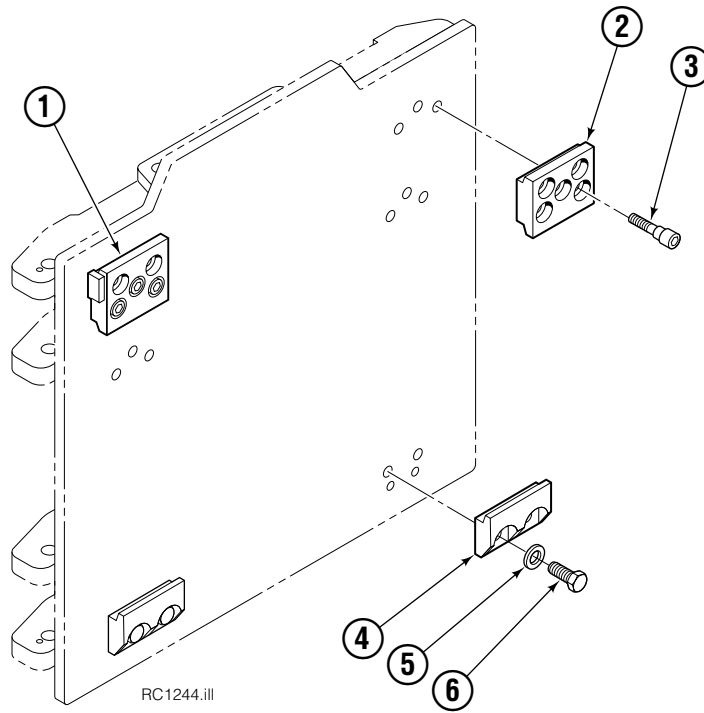

Bolt-On Mounting Group

Class III/IV			
REF	QTY	PART NO.	DESCRIPTION
		393062	Mounting Group
1	1	374909	Upper Hook – LH
2	1	374910	Upper Hook – RH, III/IV
3	10	676801	Capscrew, M20 x 50
4	2	675969	Lower Hook, III
	2	670694	Lower Hook, IV
5	4	670692	Washer, .75
	4	667225	Washer, .62
6	4	779009	Capscrew, M16 x 30

Reference: SK-5368.