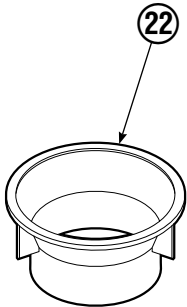

Frame Group

90F			
REF	QTY	PART NO.	DESCRIPTION
		3004621	Frame Group
1	1	3004622	Faceplate
2	8	675007	Bushing

Hosing Group

90F			
REF	QTY	PART NO.	DESCRIPTION
		3004619	Hosing Group
1	4	685673	Hose, 60.75 in.
2	1	333370	Junction Block
3	1	3583	Capscrew
4	2	6287	Lockwasher
5	1	629511	Clamp
6	1	3578	Capscrew
7	2	2439	Fitting, 6-6
8	1	3004635	Tube
9	1	3004636	Tube
10	2	601676	Fitting, 6-6
11	4	673417	Segment
12	4	680113	Insert
13	8	604511	Fitting, 6-6
14	4	350637	Hose, 56.75 in.

Common Components

RC0126.iii

90F			
REF	QTY	PART NO.	DESCRIPTION
		206686	Components Group
1	8	660200	Shim
2	24	768809	Capscrew, M8 x 16-8.8
3	8	206589	Retainer
4	8	680651	Pin
5	8	673385	Drive Pin
6	4	206591	Retainer
7	4	675022	Pin
8	4	681673	Spacer
9	16	673379	Shim
10	4	675086	Drive Pin

Reference: SK-5314, SK-5315.

Long Arm Cylinder

REF	QTY	PART NO.	DESCRIPTION
		3004620	Cylinder Assembly
1	1	674843	Bearing
2	1	560997	Nut
◆3	1	660769	Bearing
◆4	1	662462	Seal
◆5	2	638295	Back-Up Ring
6	2	604511	Fitting, 6-6
7	1	556852	Fitting, 4
8	1	557212	Check Valve
◆9	1	2801	O-Ring
◆10	1	563977	Back-Up Ring
◆11	1	554598	Seal
◆12	1	564930	Wiper
13	1	557402	Rod
14	1	555724	Retainer
15	1	557389	Piston
◆16	1	2722	O-Ring
17	1	3004633	Shell
18	1	667516	Check Valve Service Kit
19	1	—	Spacer
20	1	—	Spacer
21	2	675006	Bearing
22	1	669243	Seal Loader
		555725	Service Kit

◆ Included in Service Kit 555725.

Ref: S-5320, S-5321

Contact Pad Group & Equal Arm

90F			
REF	QTY	PART NO.	DESCRIPTION
		6002800	Contact Pad Group ♦
1	1	3004618	Equal Arm
2	2	674994	Link
3	2	682978	Clevis Pin
4	2	6525	Cotter Pin
5	2	363823	Pin
6	1	6002801	Contact Pad
7	2	201102	Plug
8	2	201102	Plug
9	1	676810	Arm Tip Repair Kit