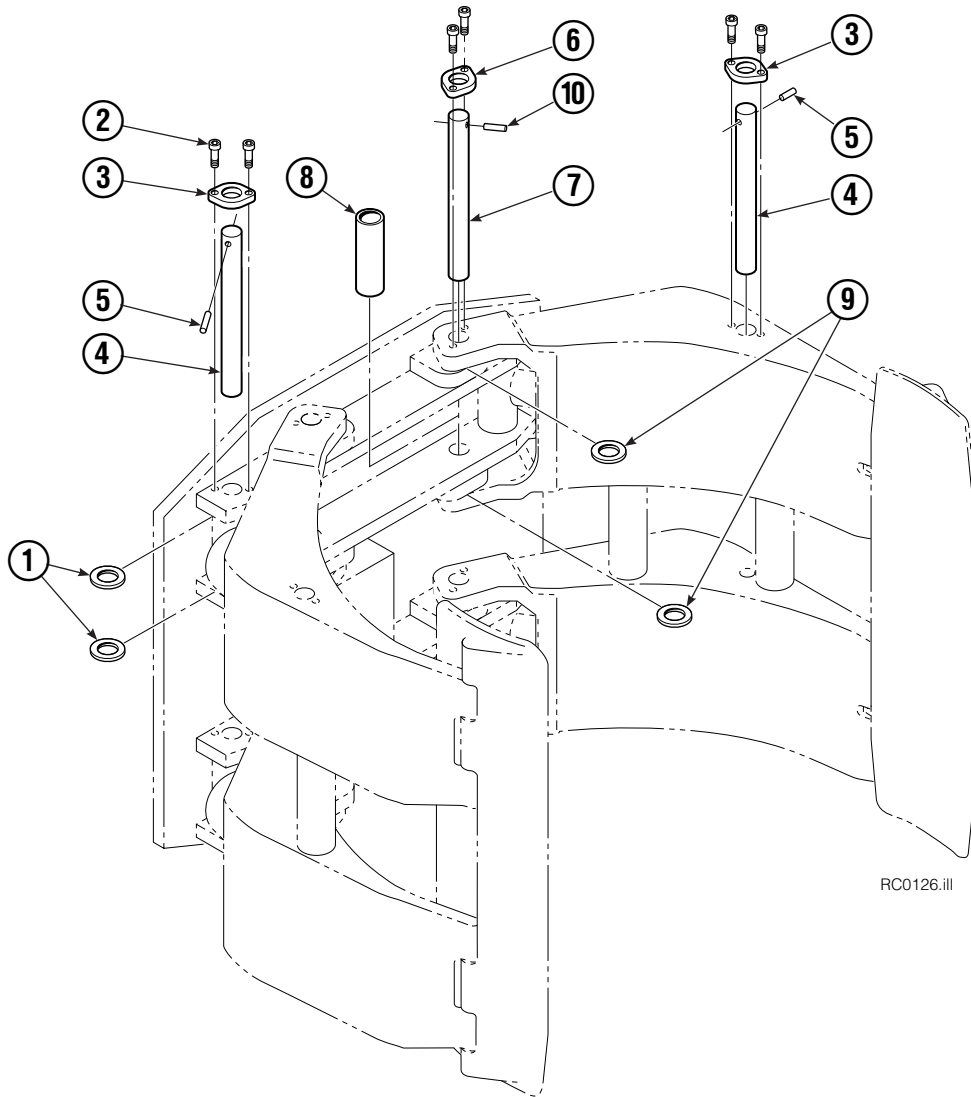

Frame Group

90F			
REF	QTY	PART NO.	DESCRIPTION
		3004621	Frame Group
1	1	3004622	Faceplate
2	8	675007	Bushing

Hosing Group

90F			
REF	QTY	PART NO.	DESCRIPTION
		3004619	Hosing Group
1	4	685673	Hose, 60.75 in.
2	1	333370	Junction Block
3	1	3583	Capscrew
4	2	6287	Lockwasher
5	1	629511	Clamp
6	1	3578	Capscrew
7	2	2439	Fitting, 6-6
8	1	3004635	Tube
9	1	3004636	Tube
10	2	601676	Fitting, 6-6
11	4	673417	Segment
12	4	680113	Insert
13	8	604511	Fitting, 6-6
14	4	350637	Hose, 56.75 in.

Common Components

RC0126.iii

90F			
REF	QTY	PART NO.	DESCRIPTION
		206686	Components Group
1	8	660200	Shim
2	24	768809	Capscrew, M8 x 16-8.8
3	8	206589	Retainer
4	8	680651	Pin
5	8	673385	Drive Pin
6	4	206591	Retainer
7	4	675022	Pin
8	4	681673	Spacer
9	16	673379	Shim
10	4	675086	Drive Pin

Reference: SK-5314, SK-5315.

Long Arm Cylinder

REF	QTY	PART NO.	DESCRIPTION
		3004620	Cylinder Assembly
1	1	674843	Bearing
2	1	560997	Nut
◆3	1	660769	Bearing
◆4	1	662462	Seal
◆5	2	638295	Back-Up Ring
6	2	604511	Fitting, 6-6
7	1	556852	Fitting, 4
8	1	557212	Check Valve
◆9	1	2801	O-Ring
◆10	1	563977	Back-Up Ring
◆11	1	554598	Seal
◆12	1	564930	Wiper
13	1	557402	Rod
14	1	555724	Retainer
15	1	557389	Piston
◆16	1	2722	O-Ring
17	1	3004633	Shell
18	1	667516	Check Valve Service Kit
19	1	—	Spacer
20	1	—	Spacer
21	2	675006	Bearing
22	1	669243	Seal Loader
		555725	Service Kit

◆ Included in Service Kit 555725.

Ref: S-5320, S-5321

Contact Pad Group & Equal Arm

90F			
REF	QTY	PART NO.	DESCRIPTION
		6002800	Contact Pad Group ♦
1	1	3004618	Equal Arm
2	2	674994	Link
3	2	682978	Clevis Pin
4	2	6525	Cotter Pin
5	2	363823	Pin
6	1	6002801	Contact Pad
7	2	201102	Plug
8	2	201102	Plug
9	1	676810	Arm Tip Repair Kit