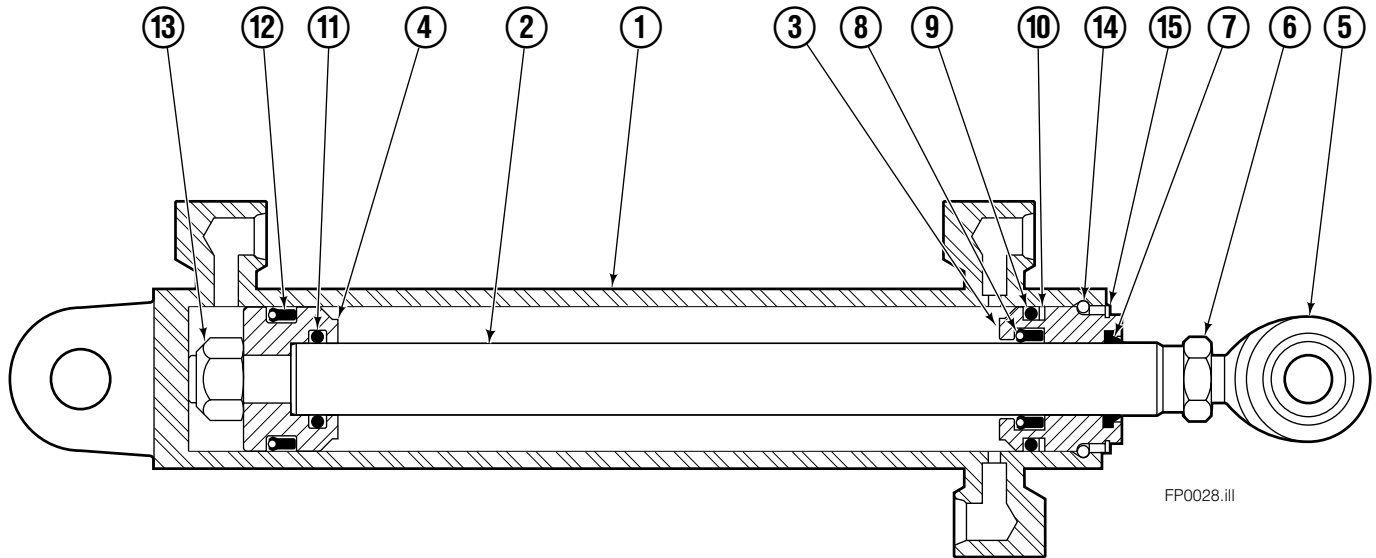

■ Included in Service Kit 553861.

Hydraulic/Fork Group

55F							
REF	QTY	PART NO.	DESCRIPTION	REF	QTY	PART NO.	DESCRIPTION
		207220	Hydraulic Group – 37 in. ■ ●	13	2	763169	Capscrew
		206912	Fork Group □	14	2	680217	Lockwasher
1	1	583943	Cylinder Assembly, LH ◆	15	8	206924	Capscrew
2	1	583951	Cylinder Assembly, RH ◆	16	2	206925	Pin
3	1	207563	Hose	17	4	207552	Block
4	1	207564	Hose	18	2	206916	Grommet
5	1	207565	Hose	19	2	206926	Clevis Pin
6	1	207566	Hose	20	2	207210	Hairpin Cotter
7	2	207208	Fork Carrier	21	2	768551	Capscrew
8	2	206914	Lug	22	2	7403	Grease Fitting
9	4	206915	Bearing	23	1	768753	Setscrew
10	4	206922	Capscrew	24	1	207211	Jam Nut
11	4	678991	Lockwasher	25	1	200008	Cable Tie
12	2	206923	Eyebolt	26	6	617915	Fitting, 4-4

■ Carriage width.

◆ See Cylinder page for parts breakdown.

Reference: BC-101, S-5981, S-3990.

● Includes items 1 through 6.

□ Includes items 7 through 26.

Left Hand Cylinder

FP0041.iii

55F			
REF	QTY	PART NO.	DESCRIPTION
		583943	Cylinder Assembly – 37" ■
1	1	564168	Shell – 37" ■
2	1	564184	Rod – 37" ■
3	1	685664	Retainer
4	1	685665	Piston
5	1	564193	● Rod End
6	1	5718	● Nut
7	1	636850	● Rod Wiper
8	1	646540	● Rod Seal
9	1	2718	● O-Ring
10	1	615122	● Back-up Ring
11	1	2710	● O-Ring
12	1	663728	● Piston Seal
13	1	563462	Piston Nut
14	1	563916	Retaining Ring
15	1	3137	Snap Ring
		684827	Service Kit

■ Carriage width.

● Included in Service Kit 684827.

Reference: S-6140, S-6141.

Right Hand Cylinder

55F			
REF	QTY	PART NO.	DESCRIPTION
		583951	Cylinder Assembly - 37" ■
1	1	564176	Shell - 37" ■
2	1	564184	Rod - 37" ■
3	1	685664	Retainer
4	1	685665	Piston
5	1	564193	● Rod End
6	1	5718	● Nut
7	1	636850	● Rod Wiper
8	1	646540	● Rod Seal
9	1	2718	● O-Ring
10	1	615122	● Back-up Ring
11	1	2710	● O-Ring
12	1	663728	● Piston Seal
13	1	563462	Piston Nut
14	1	563916	Retaining Ring
15	1	3137	Snap Ring
		684827	Service Kit