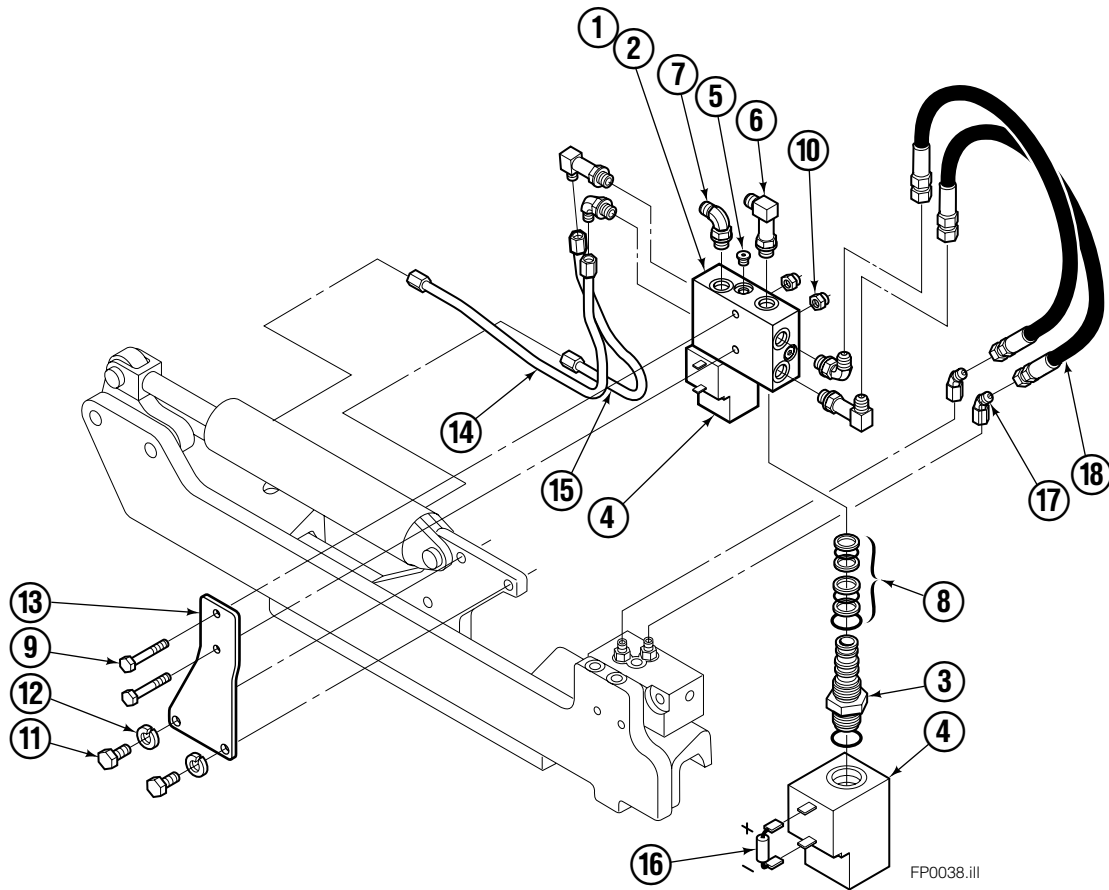

■ Carriage width.

● Included in Service Kit 684827.

Reference: S-6140, S-6141.

Right Hand Cylinder

55F			
REF	QTY	PART NO.	DESCRIPTION
		583951	Cylinder Assembly - 37" ■
1	1	564176	Shell - 37" ■
2	1	564184	Rod - 37" ■
3	1	685664	Retainer
4	1	685665	Piston
5	1	564193	● Rod End
6	1	5718	● Nut
7	1	636850	● Rod Wiper
8	1	646540	● Rod Seal
9	1	2718	● O-Ring
10	1	615122	● Back-up Ring
11	1	2710	● O-Ring
12	1	663728	● Piston Seal
13	1	563462	Piston Nut
14	1	563916	Retaining Ring
15	1	3137	Snap Ring
		684827	Service Kit

■ Carriage width.

● Included in Service Kit 684827.

Reference: S-6138, S-6139.

Flow Divider Group

FP0035.iii

55F			
REF	QTY	PART NO.	DESCRIPTION
		206921	Flow Divider Group
1	1	206919	Valve ■
2	1	206918	Valve Body
3	1	207301	Cartridge-Combiner
4	2	663694	Fitting, 3
5	2	617915	Fitting, 4-4
6	1	617917	Fitting, 4-4
7	1	679992	Service Kit
8	3	685105	Capscrew
9	3	678993	Lockwasher
10	2	207300	O-Ring
11	6	617915	Fitting, 4-4
12	2	617641	Fitting, 4-4
13	2	609234	Fitting, 4-4
14	1	617916	Fitting, 4-4

■ Includes items 1 through 7.

Solenoid Valve Group

FP0038.ill

55F

REF	QTY	PART NO.	DESCRIPTION
		207311	Solenoid Valve Group
1	1	207302	Solenoid Valve ■
2	1	207303	Valve Body
3	2	687305	Solenoid Cartridge
4	2	687306	Coil-12V
4	2	687307	Coil-24V
4	2	687308	Coil-36V
4	2	687309	Coil-48V
4	2	687310	Coil-72V
5	4	663694	Fitting, 3
6	3	207304	Fitting, 6-6
7	3	601676	Fitting, 6-6
8	1	679991	Service Kit
9	2	768528	Capscrew, M8x1,25x55-8.8
10	2	786881	Lock Nut
11	2	681370	Capscrew
12	2	681238	Lockwasher
13	1	207308	Bracket
14	1	207312	Tube
15	1	207313	Tube
16	1	669432	Diode
17	2	617922	Fitting, 4-4
18	2	208608	Hose

■ Includes items 1 through 8.

Control Knob

REF	QTY	PART NO.	DESCRIPTION
		686479	Knob Group
1	1	665250	Snap Ring
2	1	686018	Cover
3	1	665012	Knob
4	1	665076	Strain Relief
5	1	677112	■ Switch
6	1	5902	Nut, 3/8 NC
7	1	665081	Adapter, 3/8"
8	1	665077	Cable Assembly
9	2	667752	Connector-Gray
10	1	672087	Adapter, 1/2"