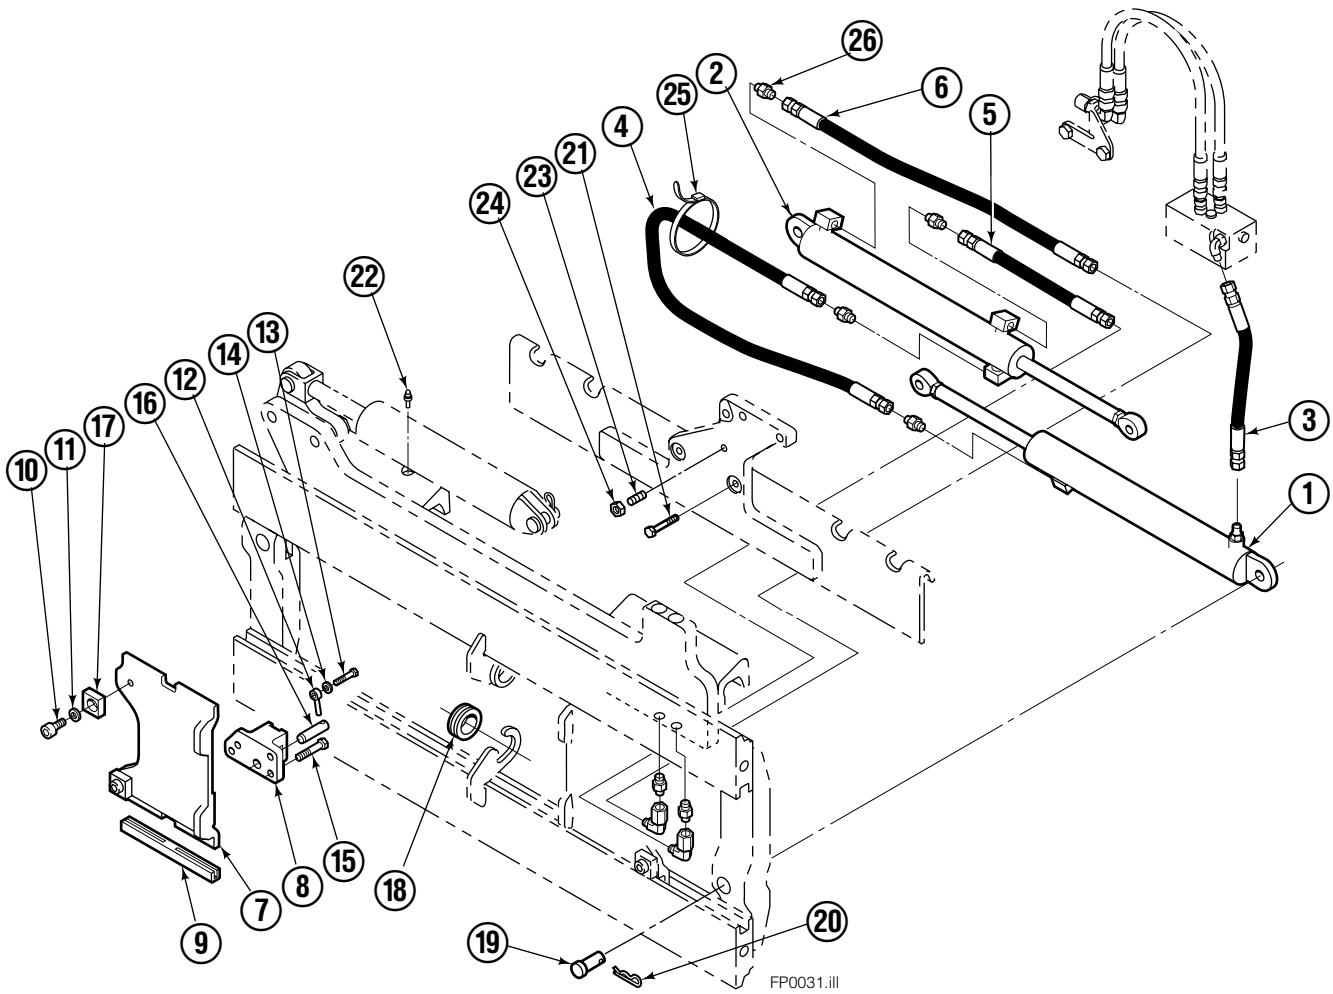

Safety Decals

Mounting Group Sideshifting

Reference:
BC-101
SK-5981
2S-3988

55F

REF	QTY	PART NO.	DESCRIPTION	REF	QTY	PART NO.	DESCRIPTION
		207326●	Sideshifting Mounting-37" ■	10	4	667225	Washer
1	1	395315	Frame-37" ■	11	6	766154	Capscrew, M16x2,0x40-8.8
2	1	207184	Anchor Bracket-37" ■	12	4	678990	Nut
3	2	601676	Fitting, 6-6	13	1	206909	Lug
4	1	206917	Center Bearing-49" only	14	1	206910	Spacer
5	2	678525	Clevis Pin	15	2	684355	Lockwasher
6	2	672726	Hairpin Cotter	16	2	204187	Upper Bearing
◆7	1	675548	Cylinder Assembly	17	2	207209	Lower Bearing
8	1	675550	Washer (orifice .085)	18	2	207578	Hose
9	2	204186	Lower Hook				

- Carriage width.
- Includes items 2 through 17.
- ◆ See Cylinder page for parts breakdown.

Sideshift Cylinder ITA Class III

FP0126.ill

55E			
REF	QTY	PART NO.	DESCRIPTION
		675548	Cylinder Assembly
1	1	553857	Nut
2	1	662452	■ Seal
3	1	553501	Piston
4	1	636851	■ Wiper
5	1	638247	■ Back-up Ring
6	1	675550	Washer (orifice .085 in.)
7	1	675549	Shell
8	1	553449	Rod
9	1	2785	■ O-Ring
10	1	615128	■ Back-up Ring
11	1	553500	Retainer
12	1	553856	Retaining Ring
13	1	7202	Snap Ring
14	1	641835	■ Seal
		553861	Service Kit

■ Included in Service Kit 553861.

Hydraulic/Fork Group

55F							
REF	QTY	PART NO.	DESCRIPTION	REF	QTY	PART NO.	DESCRIPTION
		207220	Hydraulic Group – 37 in. ■ ●	13	2	763169	Capscrew
		206912	Fork Group □	14	2	680217	Lockwasher
1	1	583943	Cylinder Assembly, LH ◆	15	8	206924	Capscrew
2	1	583951	Cylinder Assembly, RH ◆	16	2	206925	Pin
3	1	207563	Hose	17	4	207552	Block
4	1	207564	Hose	18	2	206916	Grommet
5	1	207565	Hose	19	2	206926	Clevis Pin
6	1	207566	Hose	20	2	207210	Hairpin Cotter
7	2	207208	Fork Carrier	21	2	768551	Capscrew
8	2	206914	Lug	22	2	7403	Grease Fitting
9	4	206915	Bearing	23	1	768753	Setscrew
10	4	206922	Capscrew	24	1	207211	Jam Nut
11	4	678991	Lockwasher	25	1	200008	Cable Tie
12	2	206923	Eyebolt	26	6	617915	Fitting, 4-4