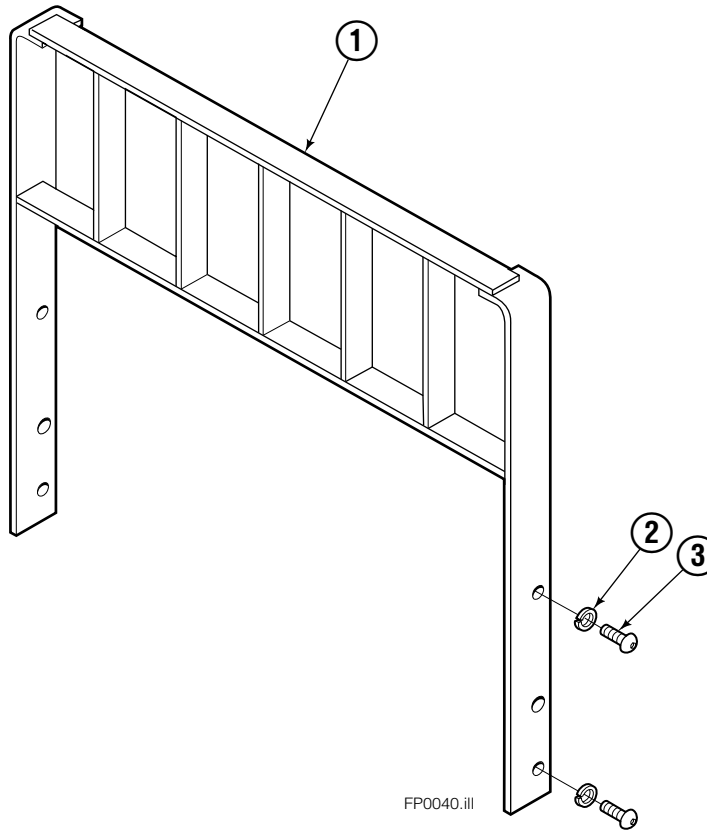

■ Includes items 1 through 8.

Control Knob

REF	QTY	PART NO.	DESCRIPTION
		686479	Knob Group
1	1	665250	Snap Ring
2	1	686018	Cover
3	1	665012	Knob
4	1	665076	Strain Relief
5	1	677112	■ Switch
6	1	5902	Nut, 3/8 NC
7	1	665081	Adapter, 3/8"
8	1	665077	Cable Assembly
9	2	667752	Connector-Gray
10	1	672087	Adapter, 1/2"

■ This switch may be purchased without wires.
Order part number 665004. Soldering is required.

Backrest

55F			
REF	QTY	PART NO.	DESCRIPTION
1	1	207128	Backrest – 37" x 48" ■
2	4	684586	Lockwasher
3	4	200173	Capscrew