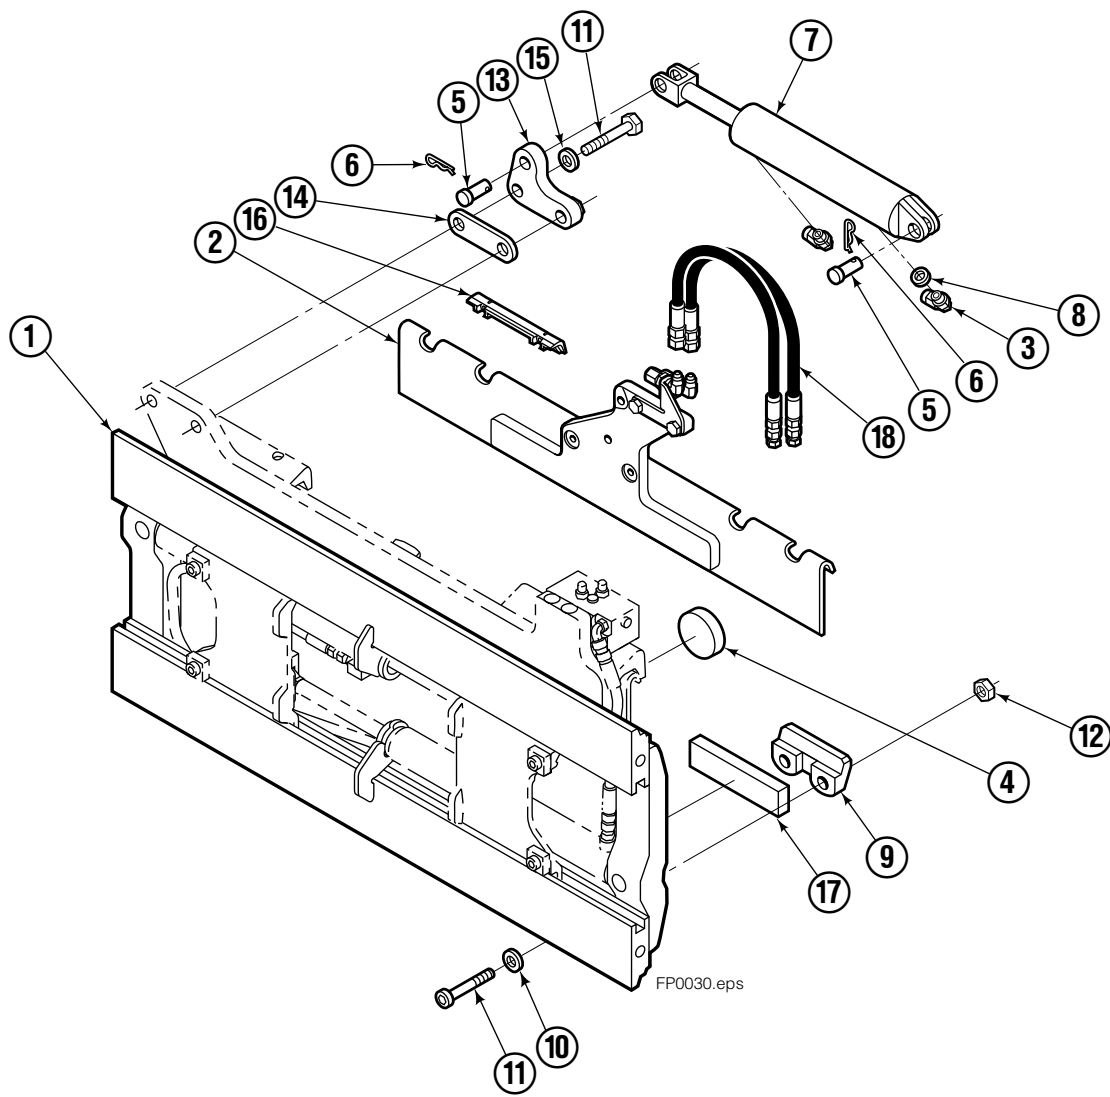

Safety Decals

Mounting Group Sideshifting

Reference:
BC-101
SK-5981
2S-3988

55F

REF	QTY	PART NO.	DESCRIPTION	REF	QTY	PART NO.	DESCRIPTION
		207326●	Sideshifting Mounting-37" ■	10	4	667225	Washer
1	1	395315	Frame-37" ■	11	6	766154	Capscrew, M16x2,0x40-8.8
2	1	207184	Anchor Bracket-37" ■	12	4	678990	Nut
3	2	601676	Fitting, 6-6	13	1	206909	Lug
4	1	206917	Center Bearing-49" only	14	1	206910	Spacer
5	2	678525	Clevis Pin	15	2	684355	Lockwasher
6	2	672726	Hairpin Cotter	16	2	204187	Upper Bearing
◆7	1	675548	Cylinder Assembly	17	2	207209	Lower Bearing
8	1	675550	Washer (orifice .085)	18	2	207578	Hose
9	2	204186	Lower Hook				

- Carriage width.
- Includes items 2 through 17.
- ◆ See Cylinder page for parts breakdown.

Sideshift Cylinder ITA Class III

FP0126.ill

55E			
REF	QTY	PART NO.	DESCRIPTION
		675548	Cylinder Assembly
1	1	553857	Nut
2	1	662452	■ Seal
3	1	553501	Piston
4	1	636851	■ Wiper
5	1	638247	■ Back-up Ring
6	1	675550	Washer (orifice .085 in.)
7	1	675549	Shell
8	1	553449	Rod
9	1	2785	■ O-Ring
10	1	615128	■ Back-up Ring
11	1	553500	Retainer
12	1	553856	Retaining Ring
13	1	7202	Snap Ring
14	1	641835	■ Seal
		553861	Service Kit

■ Included in Service Kit 553861.

Hydraulic/Fork Group

55F							
REF	QTY	PART NO.	DESCRIPTION	REF	QTY	PART NO.	DESCRIPTION
		207220	Hydraulic Group – 37 in. ■ ●	13	2	763169	Capscrew
		206912	Fork Group □	14	2	680217	Lockwasher
1	1	583943	Cylinder Assembly, LH ◆	15	8	206924	Capscrew
2	1	583951	Cylinder Assembly, RH ◆	16	2	206925	Pin
3	1	207563	Hose	17	4	207552	Block
4	1	207564	Hose	18	2	206916	Grommet
5	1	207565	Hose	19	2	206926	Clevis Pin
6	1	207566	Hose	20	2	207210	Hairpin Cotter
7	2	207208	Fork Carrier	21	2	768551	Capscrew
8	2	206914	Lug	22	2	7403	Grease Fitting
9	4	206915	Bearing	23	1	768753	Setscrew
10	4	206922	Capscrew	24	1	207211	Jam Nut
11	4	678991	Lockwasher	25	1	200008	Cable Tie
12	2	206923	Eyebolt	26	6	617915	Fitting, 4-4