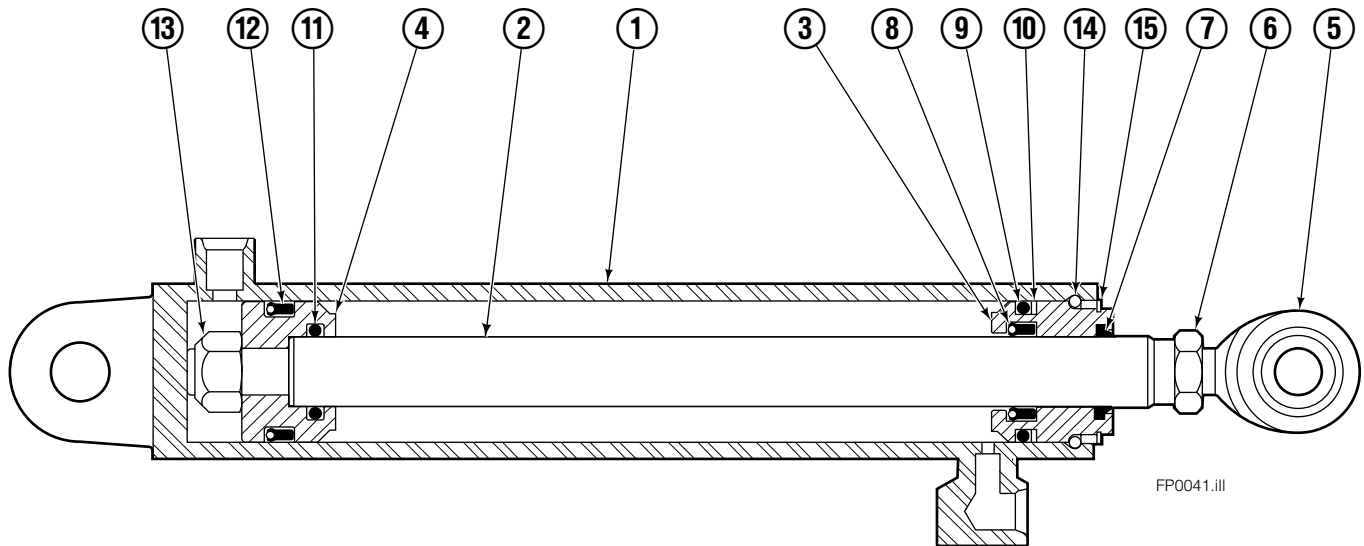

■ Included in Service Kit 553861.

Hydraulic/Fork Group

55F							
REF	QTY	PART NO.	DESCRIPTION	REF	QTY	PART NO.	DESCRIPTION
		207220	Hydraulic Group – 37 in. ■ ●	13	2	763169	Capscrew
		206912	Fork Group □	14	2	680217	Lockwasher
1	1	583943	Cylinder Assembly, LH ◆	15	8	206924	Capscrew
2	1	583951	Cylinder Assembly, RH ◆	16	2	206925	Pin
3	1	207563	Hose	17	4	207552	Block
4	1	207564	Hose	18	2	206916	Grommet
5	1	207565	Hose	19	2	206926	Clevis Pin
6	1	207566	Hose	20	2	207210	Hairpin Cotter
7	2	207208	Fork Carrier	21	2	768551	Capscrew
8	2	206914	Lug	22	2	7403	Grease Fitting
9	4	206915	Bearing	23	1	768753	Setscrew
10	4	206922	Capscrew	24	1	207211	Jam Nut
11	4	678991	Lockwasher	25	1	200008	Cable Tie
12	2	206923	Eyebolt	26	6	617915	Fitting, 4-4

■ Carriage width.

◆ See Cylinder page for parts breakdown.

Reference: BC-101, S-5981, S-3990.

● Includes items 1 through 6.

□ Includes items 7 through 26.

Left Hand Cylinder

FP0041.iii

55F			
REF	QTY	PART NO.	DESCRIPTION
		583943	Cylinder Assembly – 37" ■
1	1	564168	Shell – 37" ■
2	1	564184	Rod – 37" ■
3	1	685664	Retainer
4	1	685665	Piston
5	1	564193	● Rod End
6	1	5718	● Nut
7	1	636850	● Rod Wiper
8	1	646540	● Rod Seal
9	1	2718	● O-Ring
10	1	615122	● Back-up Ring
11	1	2710	● O-Ring
12	1	663728	● Piston Seal
13	1	563462	Piston Nut
14	1	563916	Retaining Ring
15	1	3137	Snap Ring
		684827	Service Kit

■ Carriage width.

● Included in Service Kit 684827.

Reference: S-6140, S-6141.

Right Hand Cylinder

55F			
REF	QTY	PART NO.	DESCRIPTION
		583951	Cylinder Assembly - 37" ■
1	1	564176	Shell - 37" ■
2	1	564184	Rod - 37" ■
3	1	685664	Retainer
4	1	685665	Piston
5	1	564193	● Rod End
6	1	5718	● Nut
7	1	636850	● Rod Wiper
8	1	646540	● Rod Seal
9	1	2718	● O-Ring
10	1	615122	● Back-up Ring
11	1	2710	● O-Ring
12	1	663728	● Piston Seal
13	1	563462	Piston Nut
14	1	563916	Retaining Ring
15	1	3137	Snap Ring
		684827	Service Kit