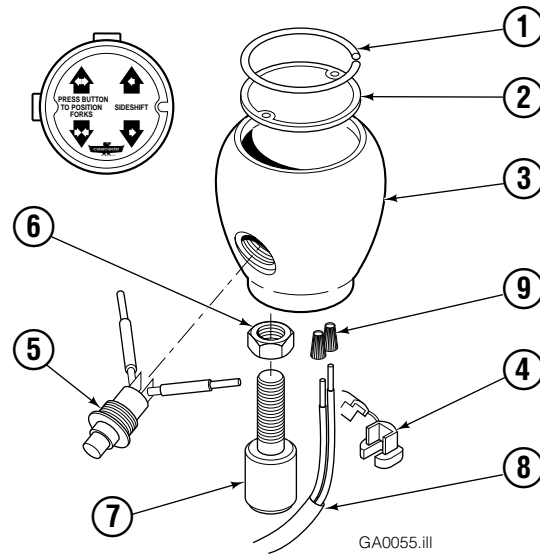

■ Includes items 1 through 7.

Solenoid Valve Group

FP0038.ill

55F

REF	QTY	PART NO.	DESCRIPTION
		207311	Solenoid Valve Group
1	1	207302	Solenoid Valve ■
2	1	207303	Valve Body
3	2	687305	Solenoid Cartridge
4	2	687306	Coil-12V
4	2	687307	Coil-24V
4	2	687308	Coil-36V
4	2	687309	Coil-48V
4	2	687310	Coil-72V
5	4	663694	Fitting, 3
6	3	207304	Fitting, 6-6
7	3	601676	Fitting, 6-6
8	1	679991	Service Kit
9	2	768528	Capscrew, M8x1,25x55-8.8
10	2	786881	Lock Nut
11	2	681370	Capscrew
12	2	681238	Lockwasher
13	1	207308	Bracket
14	1	207312	Tube
15	1	207313	Tube
16	1	669432	Diode
17	2	617922	Fitting, 4-4
18	2	208608	Hose

■ Includes items 1 through 8.

Control Knob

REF	QTY	PART NO.	DESCRIPTION
		686479	Knob Group
1	1	665250	Snap Ring
2	1	686018	Cover
3	1	665012	Knob
4	1	665076	Strain Relief
5	1	677112	■ Switch
6	1	5902	Nut, 3/8 NC
7	1	665081	Adapter, 3/8"
8	1	665077	Cable Assembly
9	2	667752	Connector-Gray
10	1	672087	Adapter, 1/2"