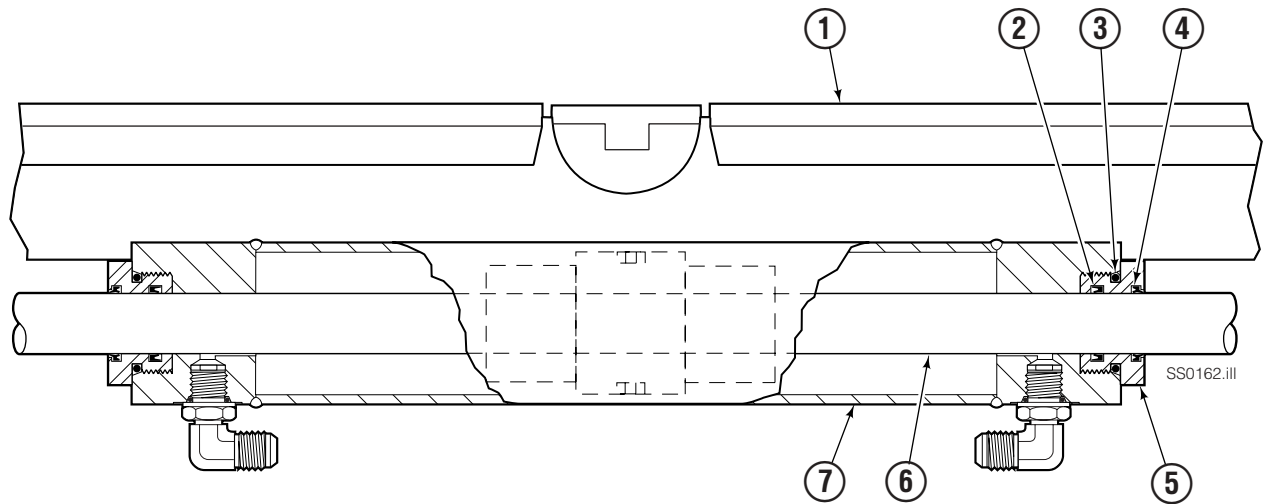

Cylinder

55F			
REF	QTY	PART NO.	DESCRIPTION
1	1	6025684	Cylinder Assembly
2	2	562132	Rod Seal ●
3	2	415866	O-Ring, 70 Duro ●
4	2	562131	Rod Wiper Seal ●
5	2	218324	Retainer/Seal Carrier
6	-	■	Rod/Piston Assembly
7	-	■	Cylinder Shell
		219868	Rod Seal Service Kit

● Included in Service Kit 219868.

■ Not serviceable, order new Cylinder Assembly.

Reference: S-21006.