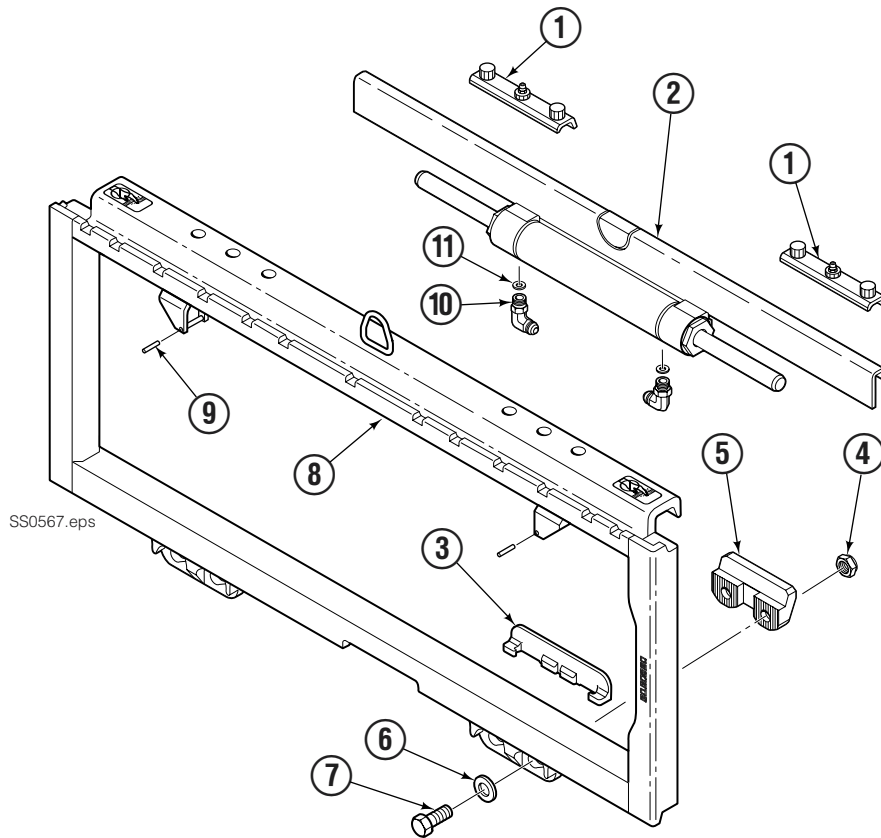

PARTS

Product Identification – This Section shows replacement parts for F-Series Sideshifters. The product model number and serial number are stamped on the back surface of the LH vertical bar (driver's view), and must be provided when ordering replacement parts. The cylinder/anchor bracket assembly part number is stamped on the front surface RH end of the anchor bracket (driver's view).

Sticker showing patent numbers, phone numbers for service.

Back (Driver's View)

Sideshift Group

55F

REF	QTY	PART NO.	DESCRIPTION	REF	QTY	PART NO.	DESCRIPTION
1	2	228782	Upper Bearing	7	4	639121	◆ Capscrew, 5/8NC x 1.50 (or)
2	1	6025684	Cylinder ▲	7	4	752903	◆ Capscrew, M16 x 45
3	2	6000719	Lower Bearing	8	1	6032749	Frame ●
4	4	553857	◆ Nut, 5/8NC (or)	9	2	7890	Roll Pin
4	4	781534	◆ Nut, M16	10	2	601676	■ Fitting, 6-6
5	2	204186	◆ Lower Hook	11	2	221733	Restrictor Washer
6	4	667225	◆ Washer				