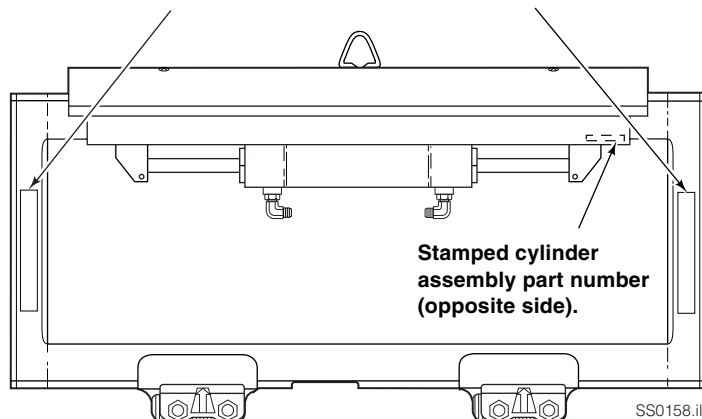

PARTS

Product Identification – This Section shows replacement parts for F-Series Sideshifters. The product model number and serial number are stamped on the back surface of the LH vertical bar (driver's view), and must be provided when ordering replacement parts. The cylinder/anchor bracket assembly part number is stamped on the front surface RH end of the anchor bracket (driver's view).

WARNING: For the safety of yourself and others, DO NOT install the parts shown in this Manual unless you have thoroughly reviewed the appropriate Service Manual.

Stamped model number, serial number, specifications.

Sticker showing patent numbers, phone numbers for service.