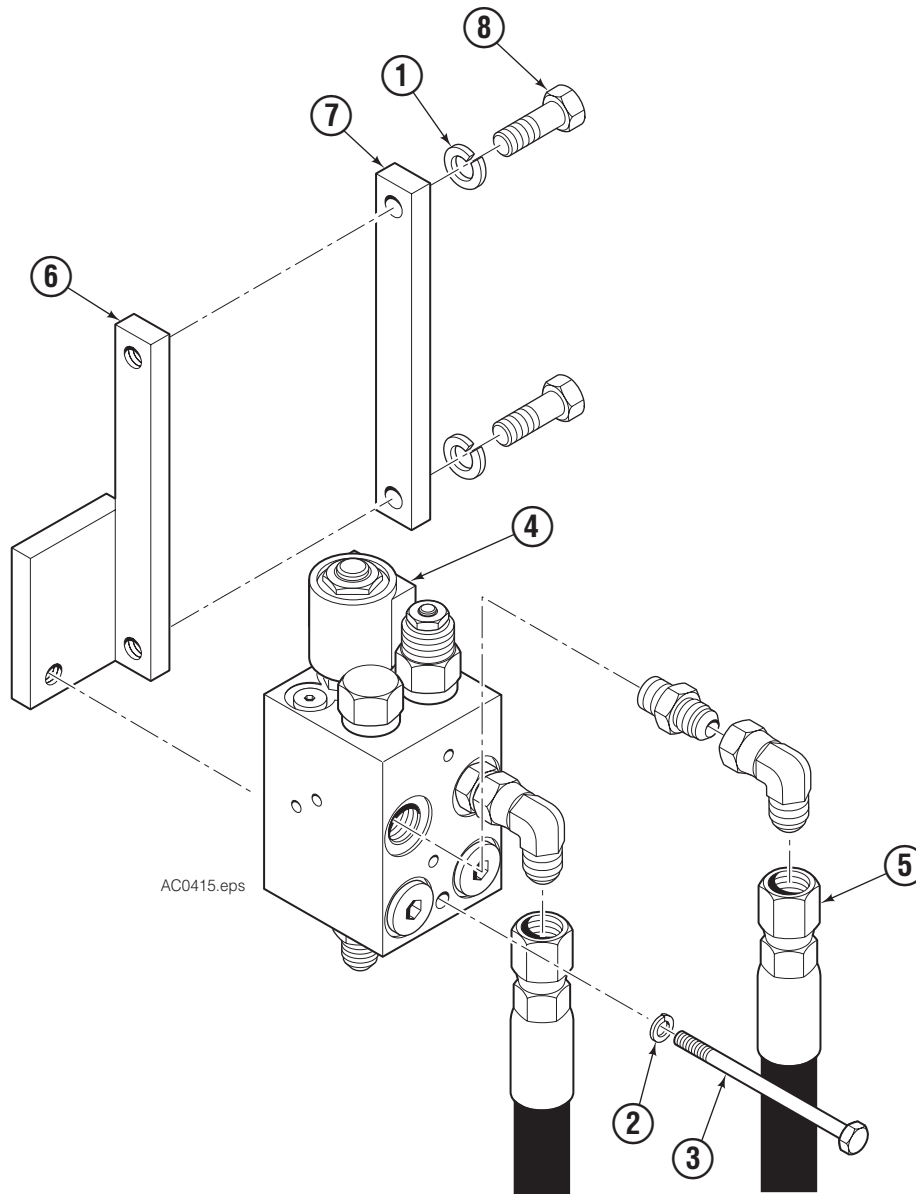

- 1 Locate the mounting location for the Tilt Control Valve in the engine compartment.
- 2 Connect the hoses included in the kit to the **A IN** and **B IN** valve ports. The other end of the hoses connect to the main control valve tilt ports.
- 3 Use the truck's existing tilt cylinder hoses to connect to the **A OUT** and **B OUT** valve ports.
- 4 Mount the valve to the truck frame using the brackets and hardware included in the kit.
- 5 Assemble the rest of the tilt control component as described in Installation 221735 or 6093209.

- 1 Mounting location for Tilt Control Valve.

**NOTE:** This information should not be interpreted as the basis for warranty claims unless so designated.

**cascade**<sup>®</sup>  
**corporation**

**For Technical Support . . .**

# Tilt Control Valve Mounting Kit

| REF | QTY | PART NO. | PART NO. | DESCRIPTION                   |
|-----|-----|----------|----------|-------------------------------|
|     |     | 6016269  | 6093492  | Mounting Kit                  |
| 1   | 2   | 681238   | 681238   | Lockwasher, M10               |
| 2   | 1   | 206323   | 206323   | Lockwasher, M6                |
| 3   | 1   | 768520   | 768520   | Capscrew, M6 x 75             |
| 4   | 1   | 6003169  | -        | Solenoid Coil/ Cable Assembly |
| 5   | 2   | 211989   | 211989   | Hose                          |
| 6   | 1   | 6016292  | 6016292  | Bracket                       |
| 7   | 1   | 6016295  | 6016295  | Bar                           |
| 8   | 2   | 768538   | 768538   | Capscrew, M10 x 30            |