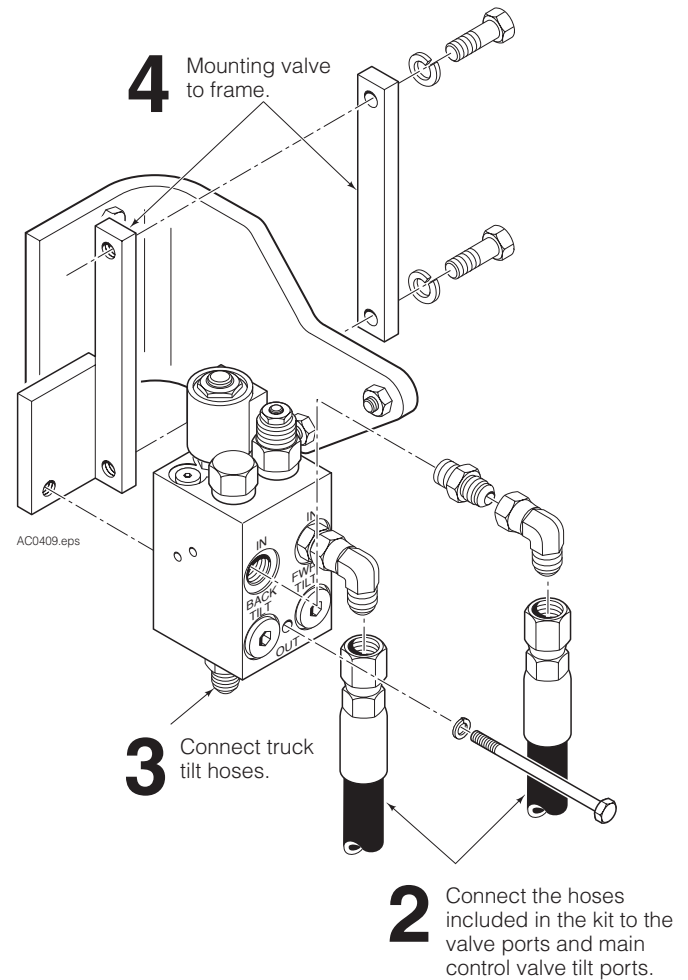

Installation Instructions

Tilt Control Valve Mounting Kits 6016269 and 6093492

This manual provides installation instructions for Cascade Tilt Control Valve Mounting Kits 6016269 and 6093492. The kit allows mounting a Tilt Control Valve to a frame plate in the engine compartment of the truck.

1. 1 Locate the mounting location for the Tilt Control Valve in the engine compartment.
2. 2 Connect the hoses included in the kit to the **A IN** and **B IN** valve ports. The other end of the hoses connect to the main control valve tilt ports.
3. 3 Use the truck's existing tilt cylinder hoses to connect to the **A OUT** and **B OUT** valve ports.
4. 4 Mount the valve to the truck frame using the brackets and hardware included in the kit.
5. 5 Assemble the rest of the tilt control component as described in Installation 221735 or 6093209.

1. 1 Mounting location for Tilt Control Valve.

NOTE: This information should not be interpreted as the basis for warranty claims unless so designated.

cascade®
corporation

For Technical Support . . .

Call: 1-800-227-2233 Fax: 1-888-329-8207
Internet: www.cascorp.com
Write: Cascade Corporation, PO Box 20187, Portland, OR 97294

To Order Parts . . .

Call: 1-888-227-2233 Fax: 1-888-329-0234
Internet: www.cascorp.com
Write: Cascade Corporation, 2501 Sheridan Ave., Springfield, OH 45505