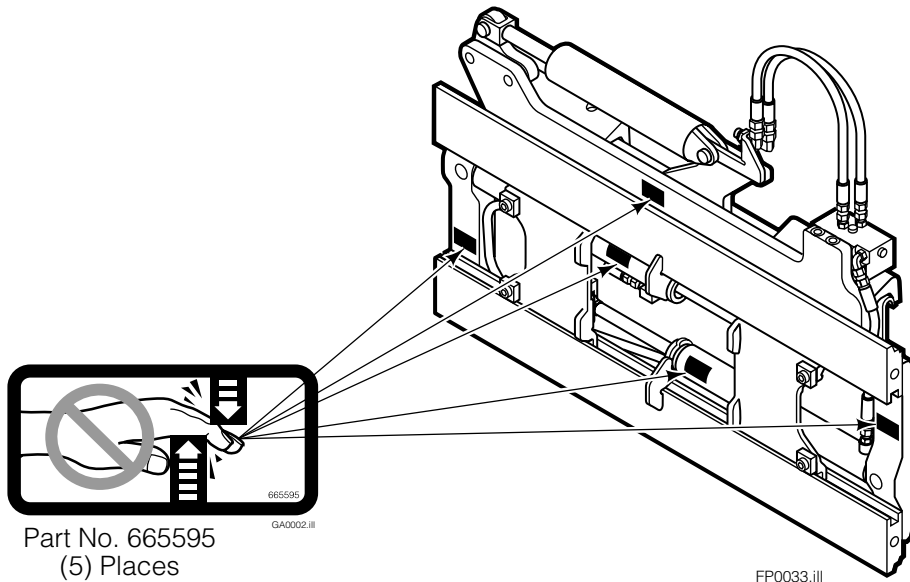

Safety Decals

Mounting Group Sideshifting

55F							
REF	QTY	PART NO.	DESCRIPTION	REF	QTY	PART NO.	DESCRIPTION
		207328	Sideshifting Mounting ●	10	4	667225	Washer
1	1	395317	Frame	11	4	752903	Capscrew, M16 x 45
2	1	207186	Anchor Bracket	12	4	678990	Nut, M16
3	2	601676	Fitting, 6-6	13	1	206909	Lug
4	2	207209	Lower Bearing	14	2	204187	Upper Bearing
5	2	206926	Clevis Pin	15	2	678992	Lockwasher, M16
6	2	672726	Hairpin Cotter	16	2	6126484	Dowel Pin
7	1	214301	Cylinder Assembly ◆	17	2	763024	Capscrew, M16 x 30
8	1	675550	Washer (orifice .085)	18	1	206917	Center Bearing
9	2	204186	Lower Hook				