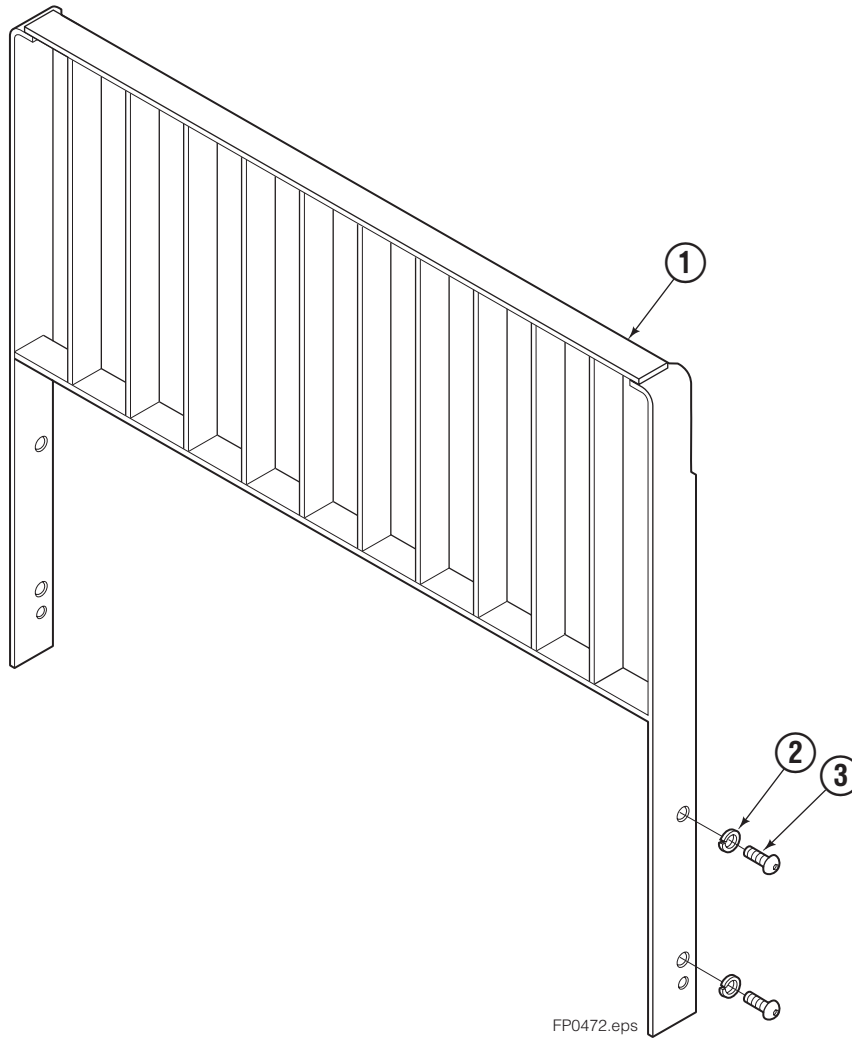

Backrest

55F			
REF	QTY	PART NO.	DESCRIPTION
1	1	207134	Backrest - 49 x 48 ◆
2	4	684586	Lockwasher, M16
3	4	200173	Capscrew, M16 x 35

◆ Width x Height.

Reference: Common Parts 684740, S-3979, S-8361.

Do you have questions you need answered right now? Call your nearest Cascade Parts Department. Visit us online at www.cascorp.com