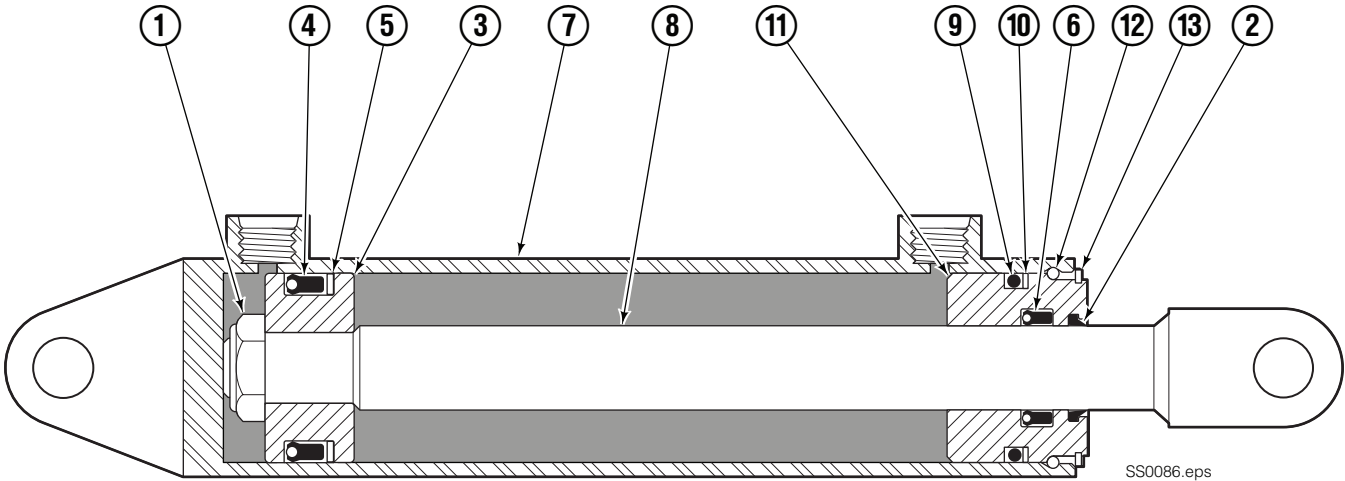

Safety Decals

Mounting Group Sideshifting

55F							
REF	QTY	PART NO.	DESCRIPTION	REF	QTY	PART NO.	DESCRIPTION
		207328	Sideshifting Mounting ●	10	4	667225	Washer
1	1	395317	Frame	11	4	752903	Capscrew, M16 x 45
2	1	207186	Anchor Bracket	12	4	678990	Nut, M16
3	2	601676	Fitting, 6-6	13	1	206909	Lug
4	2	207209	Lower Bearing	14	2	204187	Upper Bearing
5	2	206926	Clevis Pin	15	2	678992	Lockwasher, M16
6	2	672726	Hairpin Cotter	16	2	6126484	Dowel Pin
7	1	214301	Cylinder Assembly ◆	17	2	763024	Capscrew, M16 x 30
8	1	675550	Washer (orifice .085)	18	1	206917	Center Bearing
9	2	204186	Lower Hook				

◆ See Cylinder page for parts breakdown.
Reference: S-3972, SK-5981.

● Includes items 2 – 18.

Sideshift Cylinder

REF	QTY	PART NO.	DESCRIPTION
		675548	Cylinder Assembly
1	1	553857	Nut
2	1	636851	■ Wiper
3	1	553501	Piston
4	1	662452	■ Seal
5	1	638247	■ Back-up Ring
6	1	641835	■ Seal
7	1	675549	Shell
8	1	553499	Rod
9	1	2785	■ O-Ring
10	1	615128	■ Back-up Ring
11	1	553500	Retainer
12	1	553856	Retaining Ring
13	1	7202	Retaining Ring
		553861	Service Kit