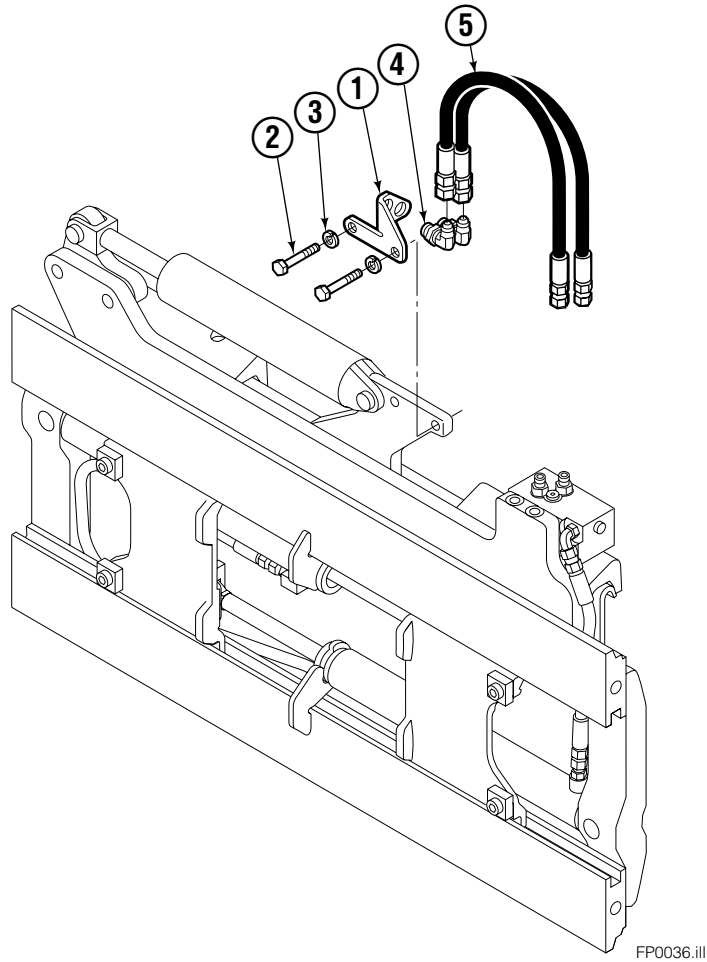

◆ Included in Service Kit 684827.

Reference: S-6140, S-6141.

Right Hand Cylinder

55F			
REF	QTY	PART NO.	DESCRIPTION
		583953	Cylinder Assembly
1	1	564178	Shell
2	1	564186	Rod
3	1	685664	Retainer
4	1	685665	Piston
5	1	564193	Rod End
6	1	5718	Nut
7	1	636850	◆ Rod Wiper
8	1	646540	◆ Rod Seal
9	1	6109266	◆ O-Ring
10	1	615122	◆ Back-Up Ring
11	1	2710	◆ O-Ring
12	1	663728	◆ Piston Seal
13	1	563462	Piston Nut
14	1	563916	Retaining Ring
15	1	3137	Snap Ring
16	1	—	Spacer
17	1	—	Spacer
		684827	Service Kit

◆ Included in Service Kit 684827.

Reference: S-6138, S-6139.

Flow Divider Group

FP0035.iii

55F			
REF	QTY	PART NO.	DESCRIPTION
		206921	Flow Divider Group
1	1	206919	Valve ■
2	1	206918	Valve Body
3	1	207301	Cartridge-Combiner
4	2	663694	Fitting, 3
5	2	617915	Fitting, 4-4
6	1	617917	Fitting, 4-4
7	1	679992	Service Kit
8	3	685105	Capscrew
9	3	678993	Lockwasher
10	2	207300	O-Ring
11	6	617915	Fitting, 4-4
12	2	617641	Fitting, 4-4
13	2	609234	Fitting, 4-4
14	1	617916	Fitting, 4-4

■ Includes items 1 through 7.

Standard Installation Group

REF	QTY	PART NO.	DESCRIPTION
		207342	Installation Group
1	1	207314	Bracket
2	2	762899	Capscrew, M10X20-8.8
3	2	681238	Lockwasher
4	2	2453	Fitting, 8-8
5	2	207578	Hose

Backrest

55F			
REF	QTY	PART NO.	DESCRIPTION
1	1	207134	Backrest - 49 x 48 ◆
2	4	684586	Lockwasher, M16
3	4	200173	Capscrew, M16 x 35

◆ Width x Height.

Reference: Common Parts 684740, S-3979, S-8361.

Do you have questions you need answered right now? Call your nearest Cascade Parts Department. Visit us online at www.cascorp.com