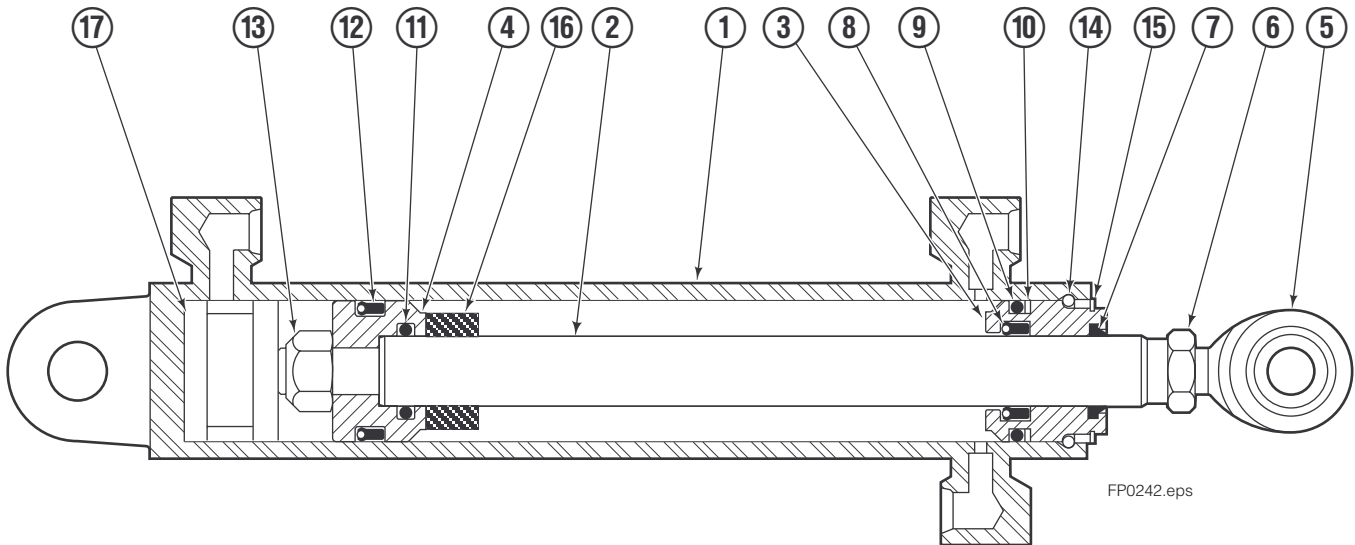

Right Hand Cylinder

55F			
REF	QTY	PART NO.	DESCRIPTION
		583953	Cylinder Assembly
1	1	564178	Shell
2	1	564186	Rod
3	1	685664	Retainer
4	1	685665	Piston
5	1	564193	Rod End
6	1	5718	Nut
7	1	636850	◆ Rod Wiper
8	1	646540	◆ Rod Seal
9	1	6109266	◆ O-Ring
10	1	615122	◆ Back-Up Ring
11	1	2710	◆ O-Ring
12	1	663728	◆ Piston Seal
13	1	563462	Piston Nut
14	1	563916	Retaining Ring
15	1	3137	Snap Ring
16	1	—	Spacer
17	1	—	Spacer
		684827	Service Kit

◆ Included in Service Kit 684827.

Reference: S-6138, S-6139.