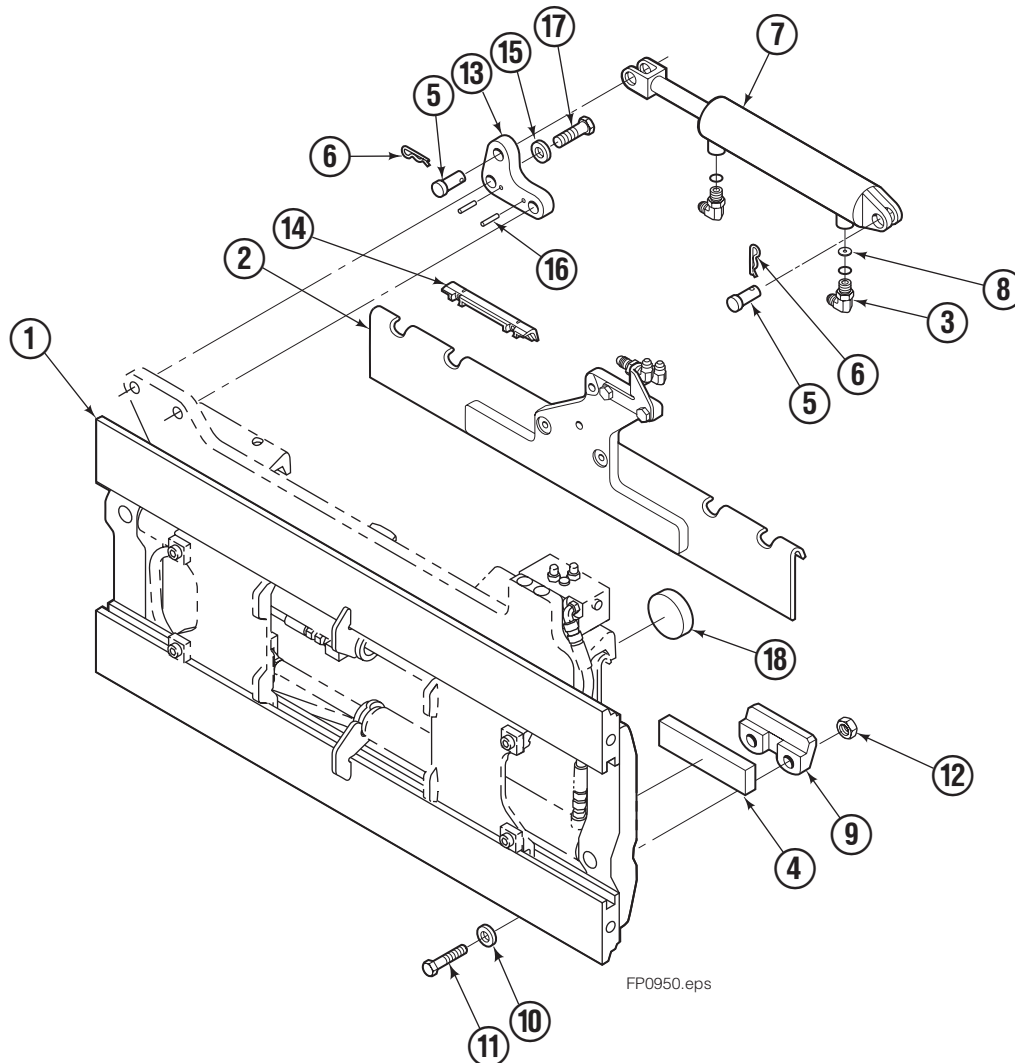

Safety Decals

Mounting Group Sideshifting

55F							
REF	QTY	PART NO.	DESCRIPTION	REF	QTY	PART NO.	DESCRIPTION
		207328	Sideshifting Mounting ●	10	4	667225	Washer
1	1	395317	Frame	11	4	752903	Capscrew, M16 x 45
2	1	207186	Anchor Bracket	12	4	678990	Nut, M16
3	2	601676	Fitting, 6-6	13	1	206909	Lug
4	2	207209	Lower Bearing	14	2	204187	Upper Bearing
5	2	206926	Clevis Pin	15	2	678992	Lockwasher, M16
6	2	672726	Hairpin Cotter	16	2	6126484	Dowel Pin
7	1	214301	Cylinder Assembly ◆	17	2	763024	Capscrew, M16 x 30
8	1	675550	Washer (orifice .085)	18	1	206917	Center Bearing
9	2	204186	Lower Hook				

◆ See Cylinder page for parts breakdown.
Reference: S-3972, SK-5981.

● Includes items 2 – 18.

Sideshift Cylinder

REF	QTY	PART NO.	DESCRIPTION
		675548	Cylinder Assembly
1	1	553857	Nut
2	1	636851	■ Wiper
3	1	553501	Piston
4	1	662452	■ Seal
5	1	638247	■ Back-up Ring
6	1	641835	■ Seal
7	1	675549	Shell
8	1	553499	Rod
9	1	2785	■ O-Ring
10	1	615128	■ Back-up Ring
11	1	553500	Retainer
12	1	553856	Retaining Ring
13	1	7202	Retaining Ring
		553861	Service Kit