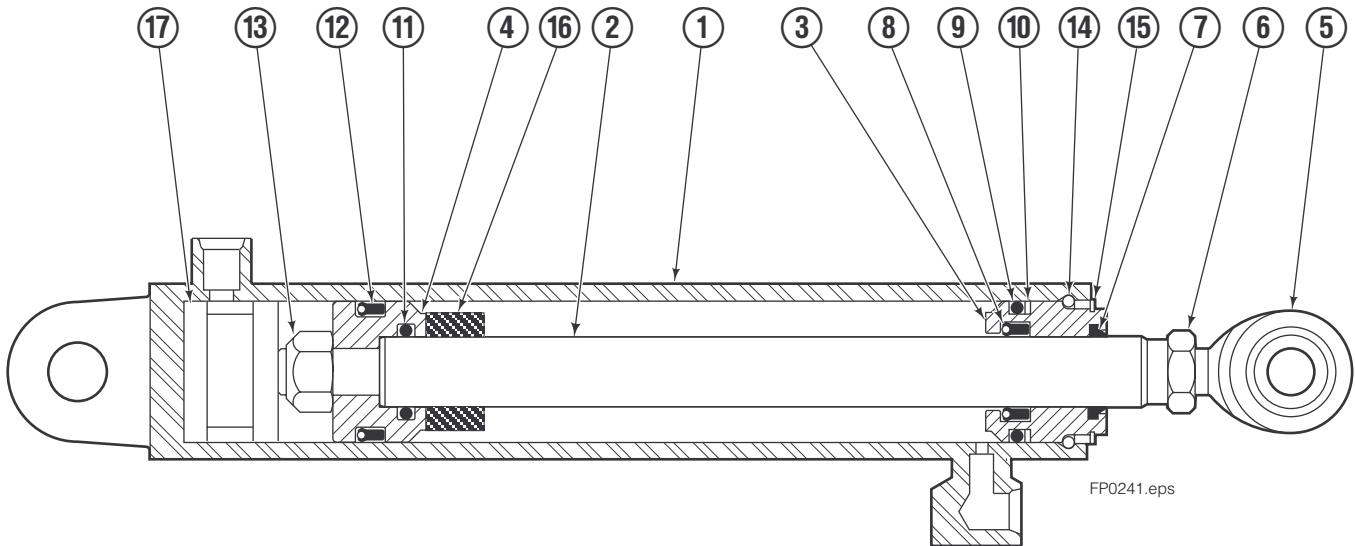

◆ See Cylinder page(s) for parts breakdown.

● Includes items 1 – 6 only.

□ Includes items 7 – 26 only.

■ Included in Flow Divider Group 206921.

Reference: S-3990, SK-5981.

Left Hand Cylinder

55F			
REF	QTY	PART NO.	DESCRIPTION
		583945	Cylinder Assembly
1	1	564170	Shell
2	1	564186	Rod
3	1	685664	Retainer
4	1	685665	Piston
5	1	564193	Rod End
6	1	5718	Nut
7	1	636850	◆ Rod Wiper
8	1	646540	◆ Rod Seal
9	1	6109266	◆ O-Ring
10	1	615122	◆ Back-Up Ring
11	1	2710	◆ O-Ring
12	1	663728	◆ Piston Seal
13	1	563462	Piston Nut
14	1	563916	Retaining Ring
15	1	3137	Snap Ring
16	1	—	Spacer
17	1	—	Spacer
		684827	Service Kit