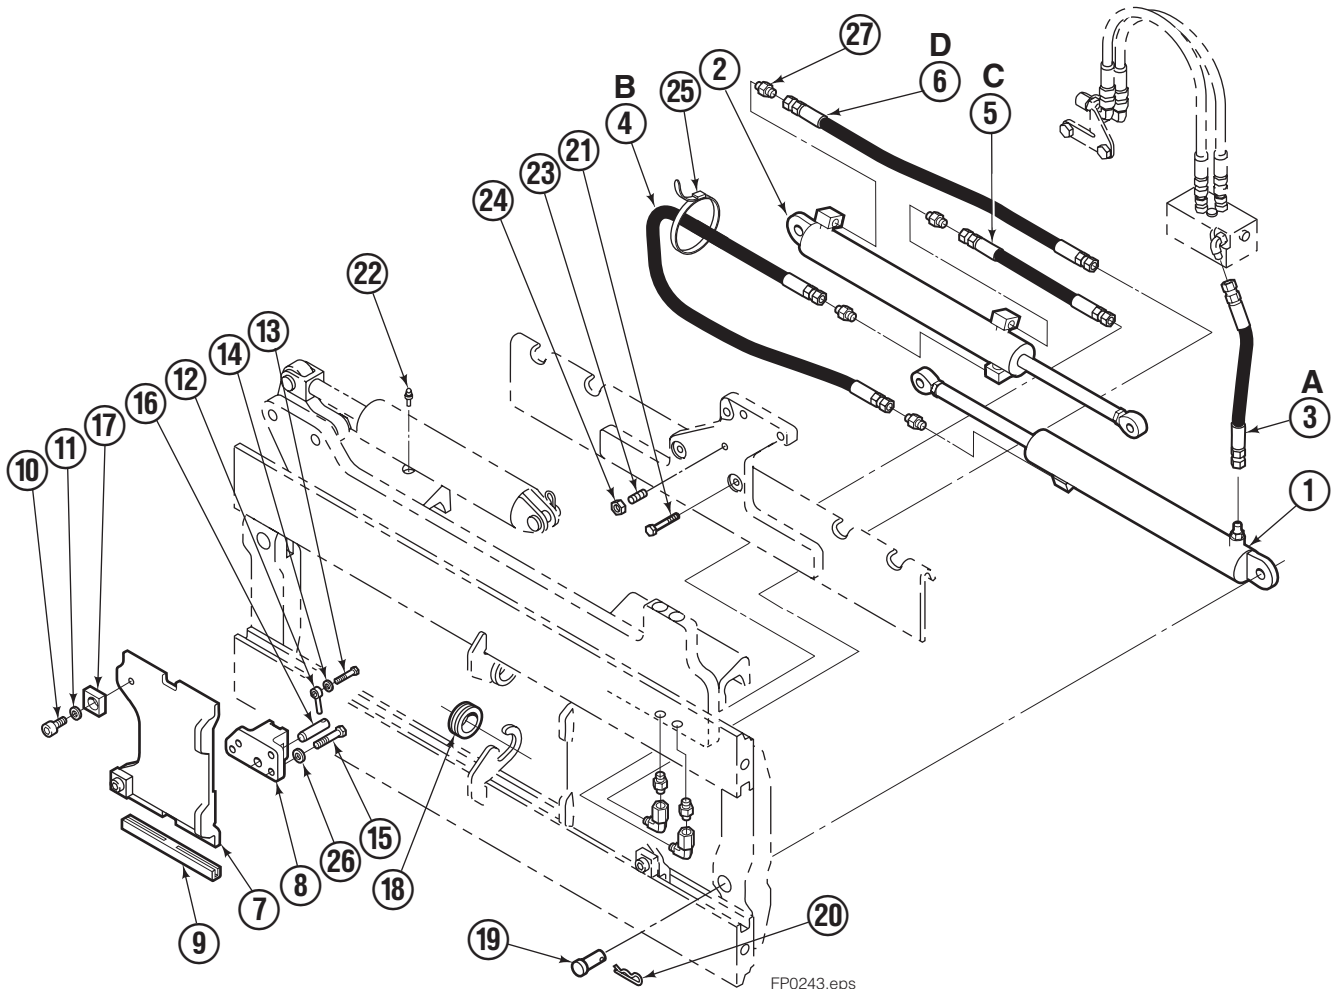

Hydraulic/Fork Group

55F							
REF	QTY	PART NO.	DESCRIPTION	REF	QTY	PART NO.	DESCRIPTION
		207222	Hydraulic Group ●	14	2	209737	Lockwasher, M6
		206912	Fork Group □	15	8	767961	Capscrew, M8 x 16
1	1	583945	Cylinder – LH ◆	16	2	206925	Pin
2	1	583953	Cylinder – RH ◆	17	4	207552	Block
3	1	207298	Hose, 17.3 in.	18	2	206916	Grommet
4	1	207570	Hose, 46.8 in.	19	2	206926	Clevis Pin
5	1	207565	Hose, 13.6 in.	20	2	207210	Hairpin Cotter
6	1	207571	Hose, 31.0 in.	21	2	3017380	Drive Screw
7	2	207208	Fork Carrier	22	2	7403	Grease Fitting
8	2	206914	Lug	23	1	768753	Setscrew
9	4	206915	Bearing	24	1	207211	Jam Nut
10	4	203406	Capscrew, M12 x 16	25	1	200008	Cable Tie
11	4	678991	Lockwasher, M12	26	8	209738	Lockwasher, M8
12	2	206923	Eyebolt, M6 x 30	27	6	617915	Fitting, 4-4 ■
13	2	763169	Capscrew, M6 x 20				

◆ See Cylinder page(s) for parts breakdown.

● Includes items 1 – 6 only.

□ Includes items 7 – 26 only.

■ Included in Flow Divider Group 206921.

Reference: S-3990, SK-5981.