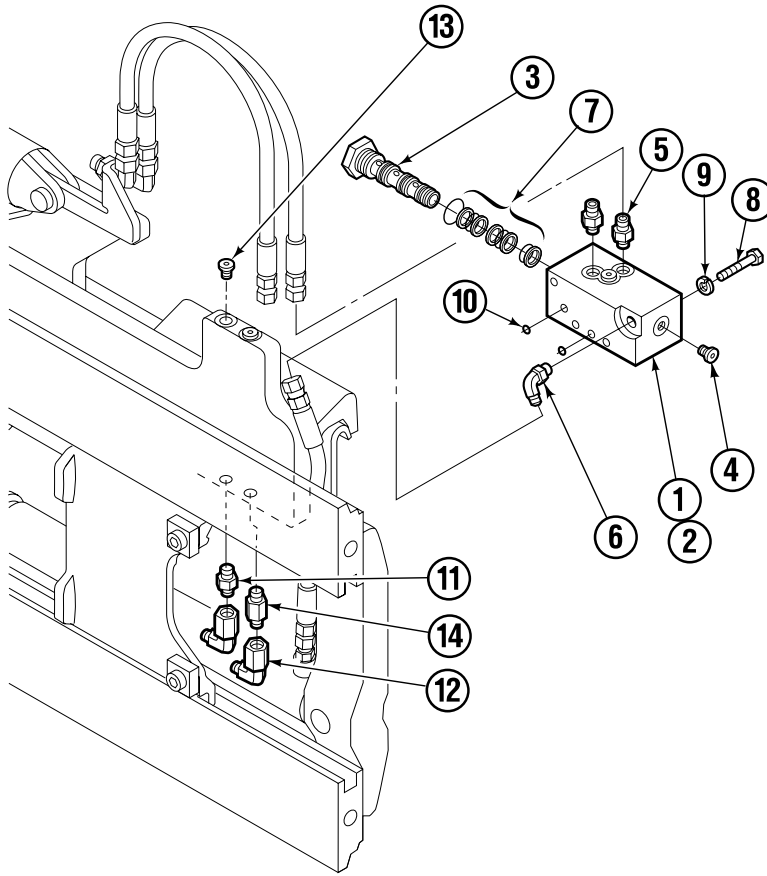

◆ See Cylinder page(s) for parts breakdown.

● Includes items 1 – 6 only.

□ Includes items 7 – 26 only.

■ Included in Flow Divider Group 206921.

Reference: S-3990, SK-5981.

Left Hand Cylinder

55F			
REF	QTY	PART NO.	DESCRIPTION
		583945	Cylinder Assembly
1	1	564170	Shell
2	1	564186	Rod
3	1	685664	Retainer
4	1	685665	Piston
5	1	564193	Rod End
6	1	5718	Nut
7	1	636850	◆ Rod Wiper
8	1	646540	◆ Rod Seal
9	1	6109266	◆ O-Ring
10	1	615122	◆ Back-Up Ring
11	1	2710	◆ O-Ring
12	1	663728	◆ Piston Seal
13	1	563462	Piston Nut
14	1	563916	Retaining Ring
15	1	3137	Snap Ring
16	1	—	Spacer
17	1	—	Spacer
		684827	Service Kit

◆ Included in Service Kit 684827.

Reference: S-6140, S-6141.

Right Hand Cylinder

55F			
REF	QTY	PART NO.	DESCRIPTION
		583953	Cylinder Assembly
1	1	564178	Shell
2	1	564186	Rod
3	1	685664	Retainer
4	1	685665	Piston
5	1	564193	Rod End
6	1	5718	Nut
7	1	636850	◆ Rod Wiper
8	1	646540	◆ Rod Seal
9	1	6109266	◆ O-Ring
10	1	615122	◆ Back-Up Ring
11	1	2710	◆ O-Ring
12	1	663728	◆ Piston Seal
13	1	563462	Piston Nut
14	1	563916	Retaining Ring
15	1	3137	Snap Ring
16	1	—	Spacer
17	1	—	Spacer
		684827	Service Kit

◆ Included in Service Kit 684827.

Reference: S-6138, S-6139.

Flow Divider Group

FP0035.iii

55F			
REF	QTY	PART NO.	DESCRIPTION
		206921	Flow Divider Group
1	1	206919	Valve ■
2	1	206918	Valve Body
3	1	207301	Cartridge-Combiner
4	2	663694	Fitting, 3
5	2	617915	Fitting, 4-4
6	1	617917	Fitting, 4-4
7	1	679992	Service Kit
8	3	685105	Capscrew
9	3	678993	Lockwasher
10	2	207300	O-Ring
11	6	617915	Fitting, 4-4
12	2	617641	Fitting, 4-4
13	2	609234	Fitting, 4-4
14	1	617916	Fitting, 4-4

■ Includes items 1 through 7.

Standard Installation Group

REF	QTY	PART NO.	DESCRIPTION
		207342	Installation Group
1	1	207314	Bracket
2	2	762899	Capscrew, M10X20-8.8
3	2	681238	Lockwasher
4	2	2453	Fitting, 8-8
5	2	207578	Hose