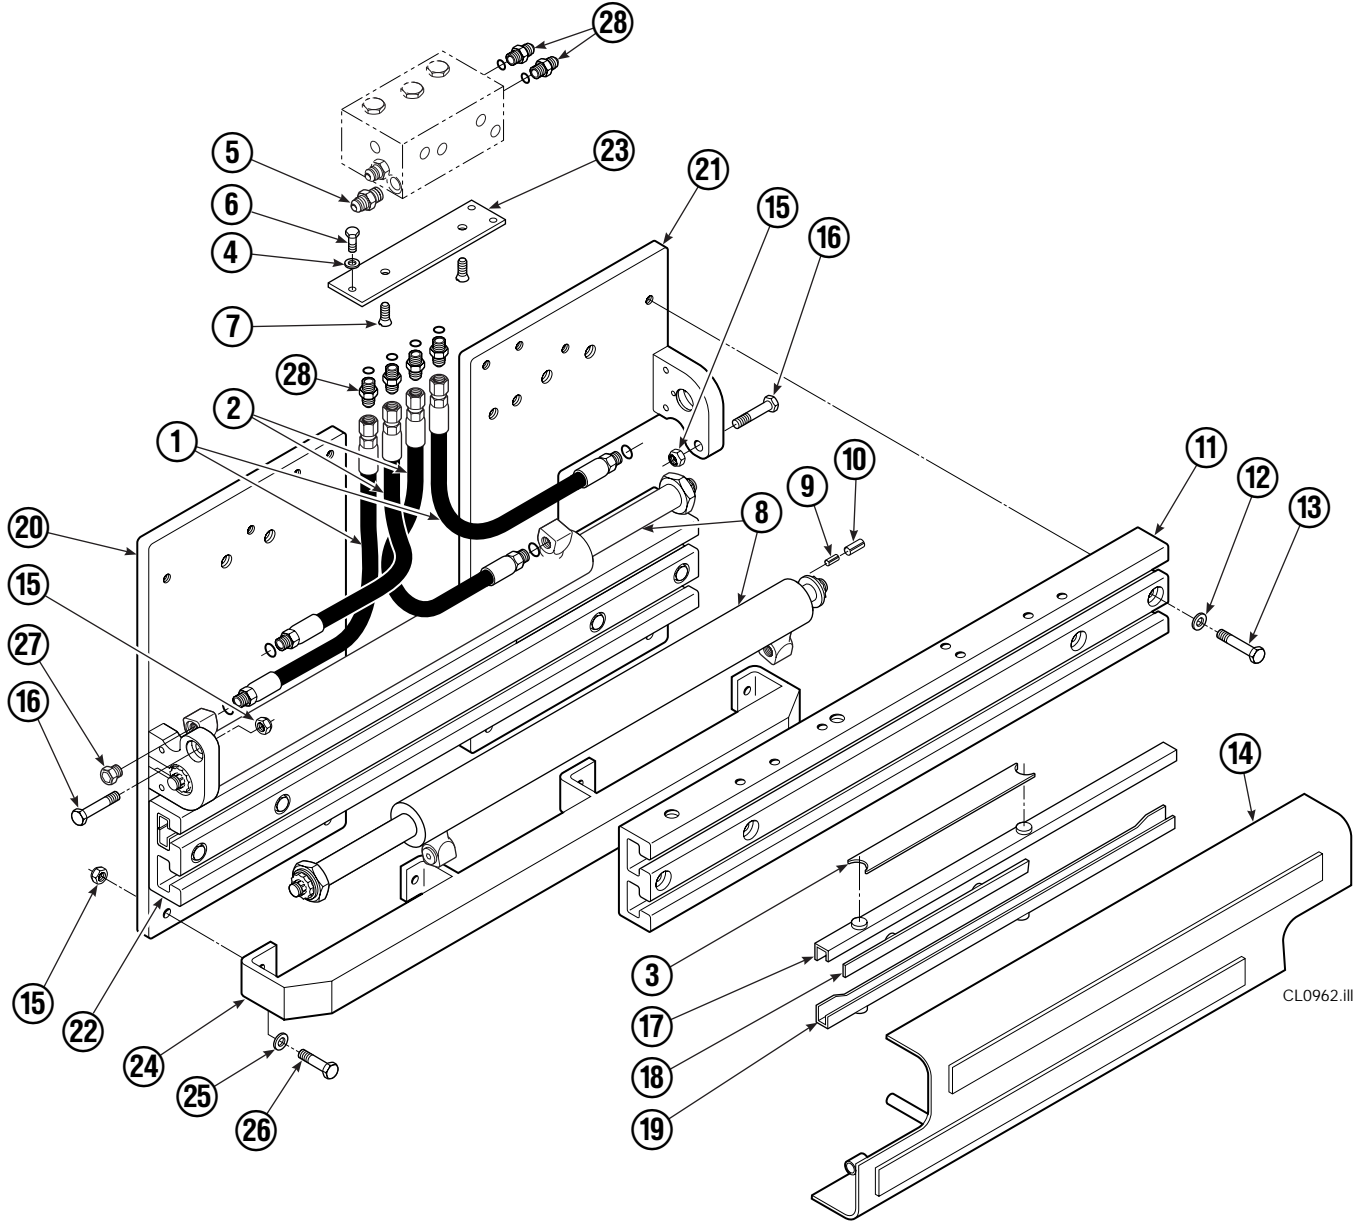

Safety Decals

REF	QTY	PART NO.	DESCRIPTION
1	1	679150	No Step Decal
2	2	665595	No Hand Hold Decal
3	1	679059	Quick Change Hook Decal

Publications

PART NO.	DESCRIPTION
670487	Service Manual
670834	Operators Guide
670488	Installation Instructions
680664	Servicing Cascade Cylinders-VHS
679929	Tool Catalog
673964	Literature Index Order Form

Base Unit Group

CL0962.III

35D							
REF	QTY	PART NO.	DESCRIPTION	REF	QTY	PART NO.	DESCRIPTION
1	2	210436	Hose, 24.75 in.	15	6	773842	Nut, M12
2	2	210449	Hose, 18.25 in.	16	2	768414	Capscrew, M12x65
3	1	675326	Shim Kit ■	17	4	208858	Bearing
4	2	209021	Washer, M10	18	4	667663	Bearing
5	1	601377	Fitting, 8-8	19	4	208857	Bearing
6	2	684594	Capscrew, M10x20	20	1	220996	Mounting Plate - RH
7	2	766646	Capscrew, M10x20	21	1	220997	Mounting Plate - LH
8	2	671573	Cylinder ▲	22	1	221417	Frame - Lower
9	2	768953	Roll Pin - Inner	23	1	669957	Plate
10	2	769009	Roll Pin - Outer	24	1	671545	Bumper - Lower
11	1	221280	Frame - Upper	25	4	202348	Washer, M12
12	8	667910	Washer	26	4	768556	Capscrew, M12x45
13	8	684659	Capscrew, M12x75	27	2	602580	Fitting, 8
14	1	672331	Bumper	28	6	611288	Fitting, 6-8

■ Includes two .015 in. Shims, and eight .020 in. Shims.

▲ See Cylinder page for parts breakdown.

Reference: Base Unit 221353, SK-6390 R-3.

Cylinder

35D			
REF	QTY	PART NO.	DESCRIPTION
		671573	Cylinder Assembly
1	2	6510	Cotter Pin ■
2	2	667624	Nut Retainer ■
3	2	667625	Nut ■
4	1	671574	Shell
5	1	602580	Fitting
6	1	558400	Piston
7	1	2716	O-Ring ▲
8	1	662454	Seal ▲
9	1	667626	Washer
10	1	2787	O-Ring ▲
11	1	615130	Back-Up Ring ▲
12	1	667917	Retainer
13	1	662448	Seal ▲
14	1	638243	Nylon Ring ▲
15	1	636853	Wiper ▲
16	1	668031	Nut
17	1	671571	Rod
18	1	671049	Seal Loader, Piston ▲
19	1	671052	Seal Loader, Retainer ▲
		667995	Service Kit