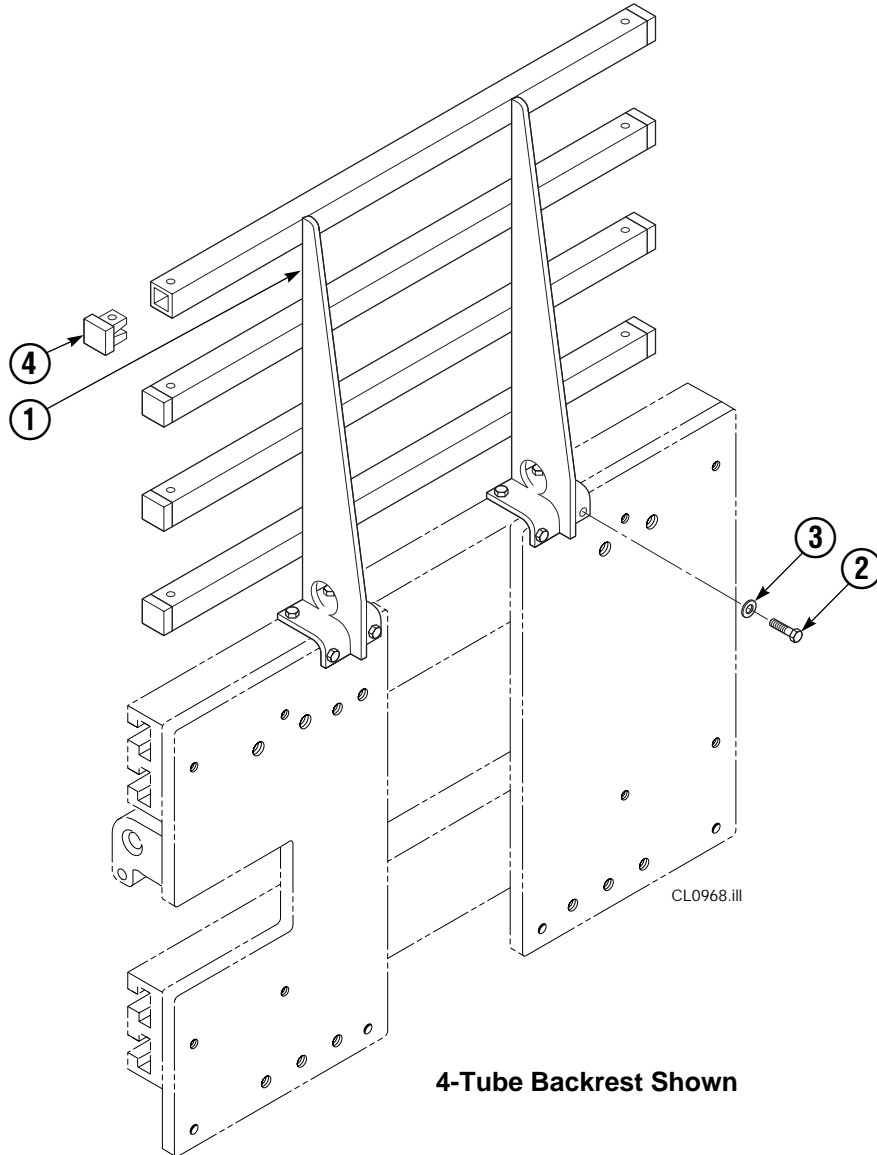

Base Unit Group

CL0962.III

35D							
REF	QTY	PART NO.	DESCRIPTION	REF	QTY	PART NO.	DESCRIPTION
1	2	210436	Hose, 24.75 in.	15	6	773842	Nut, M12
2	2	210449	Hose, 18.25 in.	16	2	768414	Capscrew, M12x65
3	1	675326	Shim Kit ■	17	4	208858	Bearing
4	2	209021	Washer, M10	18	4	667663	Bearing
5	1	601377	Fitting, 8-8	19	4	208857	Bearing
6	2	684594	Capscrew, M10x20	20	1	220996	Mounting Plate - RH
7	2	766646	Capscrew, M10x20	21	1	220997	Mounting Plate - LH
8	2	671573	Cylinder ▲	22	1	221417	Frame - Lower
9	2	768953	Roll Pin - Inner	23	1	669957	Plate
10	2	769009	Roll Pin - Outer	24	1	671545	Bumper - Lower
11	1	221280	Frame - Upper	25	4	202348	Washer, M12
12	8	667910	Washer	26	4	768556	Capscrew, M12x45
13	8	684659	Capscrew, M12x75	27	2	602580	Fitting, 8
14	1	672331	Bumper	28	6	611288	Fitting, 6-8

● Included in Service Kit 667513.

■ For eliminating regeneration circuit only. See Technical Bulletin 121.

Reference: SK-5302.

Arms and Pads

CL0961.ill

35D							
REF	QTY	PART NO.	DESCRIPTION	REF	QTY	PART NO.	DESCRIPTION
1	1	396370	Contact Pad, LH	10	4	210161	Pin
	1	396370	Contact Pad, RH	11	4	787372	Capscrew, M8 x 20
2	1	220959	Arm - LH	12	4	682999	Eye Pin
3	1	221088	Arm - RH	13	8	675620	Washer, M10
4	1	210403	Stabilizer - LH	14	8	200590	Bushing
5	1	210406	Stabilizer - RH	15	12	766646	Capscrew, M10 x 20
6	2	210180	Filler Block - LH Upper/RH Lower	16	12	768706	Capscrew, M12 x 35
7	2	210179	Filler Block - RH Lower/RH Upper	17	12	773842	Nut, M12
8	2	210154	Spring	18	▲	676841	Contact Pad Repair Kit
9	4	203405	Capscrew, M10 x 16	19	4	787398	Washer, M8
10	4	210161	Pin	20	1	675626	Tool - Bushing Driver
11	4	787372	Capscrew, M8 x 20				

Reference: 210409, 210495, SK-6390.

▲ Repairs one hole.

Backrest Group

35D			
REF	QTY	PART NO.	DESCRIPTION
		221577	Backrest Group
1	1	669897	Backrest
2	8	768810	Capscrew, M10x30
3	8	667910	Washer, M10
4	8	674356	Tube End