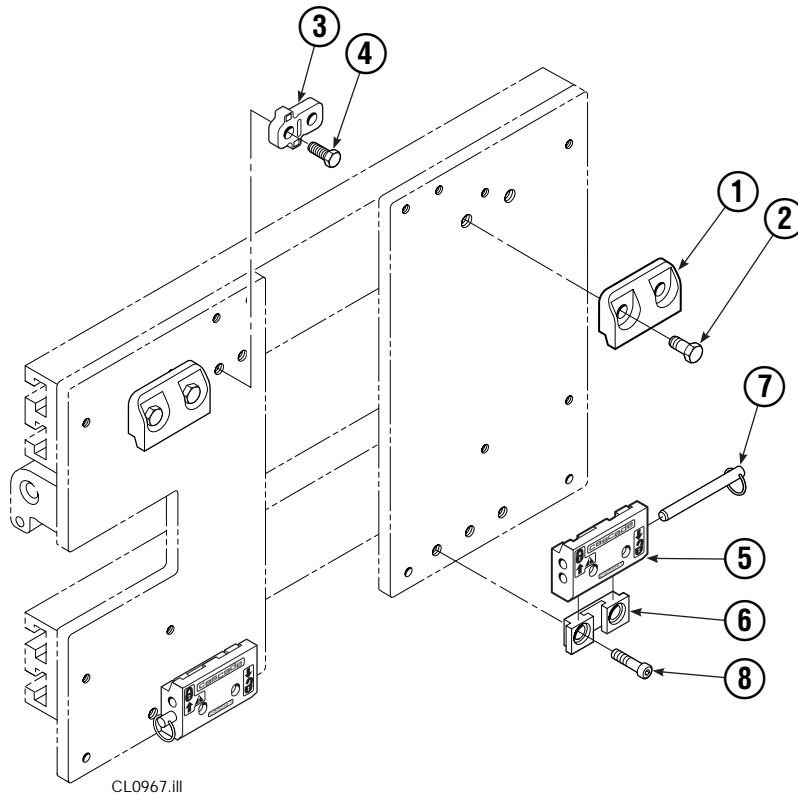

● Included in Service Kit 667513.

■ For eliminating regeneration circuit only. See Technical Bulletin 121.

Reference: SK-5302.

Arms and Pads

CL0961.ill

35D							
REF	QTY	PART NO.	DESCRIPTION	REF	QTY	PART NO.	DESCRIPTION
1	1	396370	Contact Pad, LH	10	4	210161	Pin
	1	396370	Contact Pad, RH	11	4	787372	Capscrew, M8 x 20
2	1	220959	Arm - LH	12	4	682999	Eye Pin
3	1	221088	Arm - RH	13	8	675620	Washer, M10
4	1	210403	Stabilizer - LH	14	8	200590	Bushing
5	1	210406	Stabilizer - RH	15	12	766646	Capscrew, M10 x 20
6	2	210180	Filler Block - LH Upper/RH Lower	16	12	768706	Capscrew, M12 x 35
7	2	210179	Filler Block - RH Lower/RH Upper	17	12	773842	Nut, M12
8	2	210154	Spring	18	▲	676841	Contact Pad Repair Kit
9	4	203405	Capscrew, M10 x 16	19	4	787398	Washer, M8
10	4	210161	Pin	20	1	675626	Tool - Bushing Driver
11	4	787372	Capscrew, M8 x 20				

Reference: 210409, 210495, SK-6390.

▲ Repairs one hole.

Backrest Group

35D			
REF	QTY	PART NO.	DESCRIPTION
		221577	Backrest Group
1	1	669897	Backrest
2	8	768810	Capscrew, M10x30
3	8	667910	Washer, M10
4	8	674356	Tube End

Reference: SK-6390.

Quick-Change Mounting Group

REF	QTY	ITA II	DESCRIPTION
		PART NO.	
		211162	Upper Mounting Group ▲
		211174	Lower Mounting Group ●
1	2	210491	Upper Hook
2	4	768577	Capscrew, M20 x 35
3	1	212999	Center Key
4	2	211129	Capscrew, M16 x 35
5	2	675514	Lower Hook
6	2	675515	Guide
7	2	678832	Pin
8	4	211180	Capscrew, M16 x 30