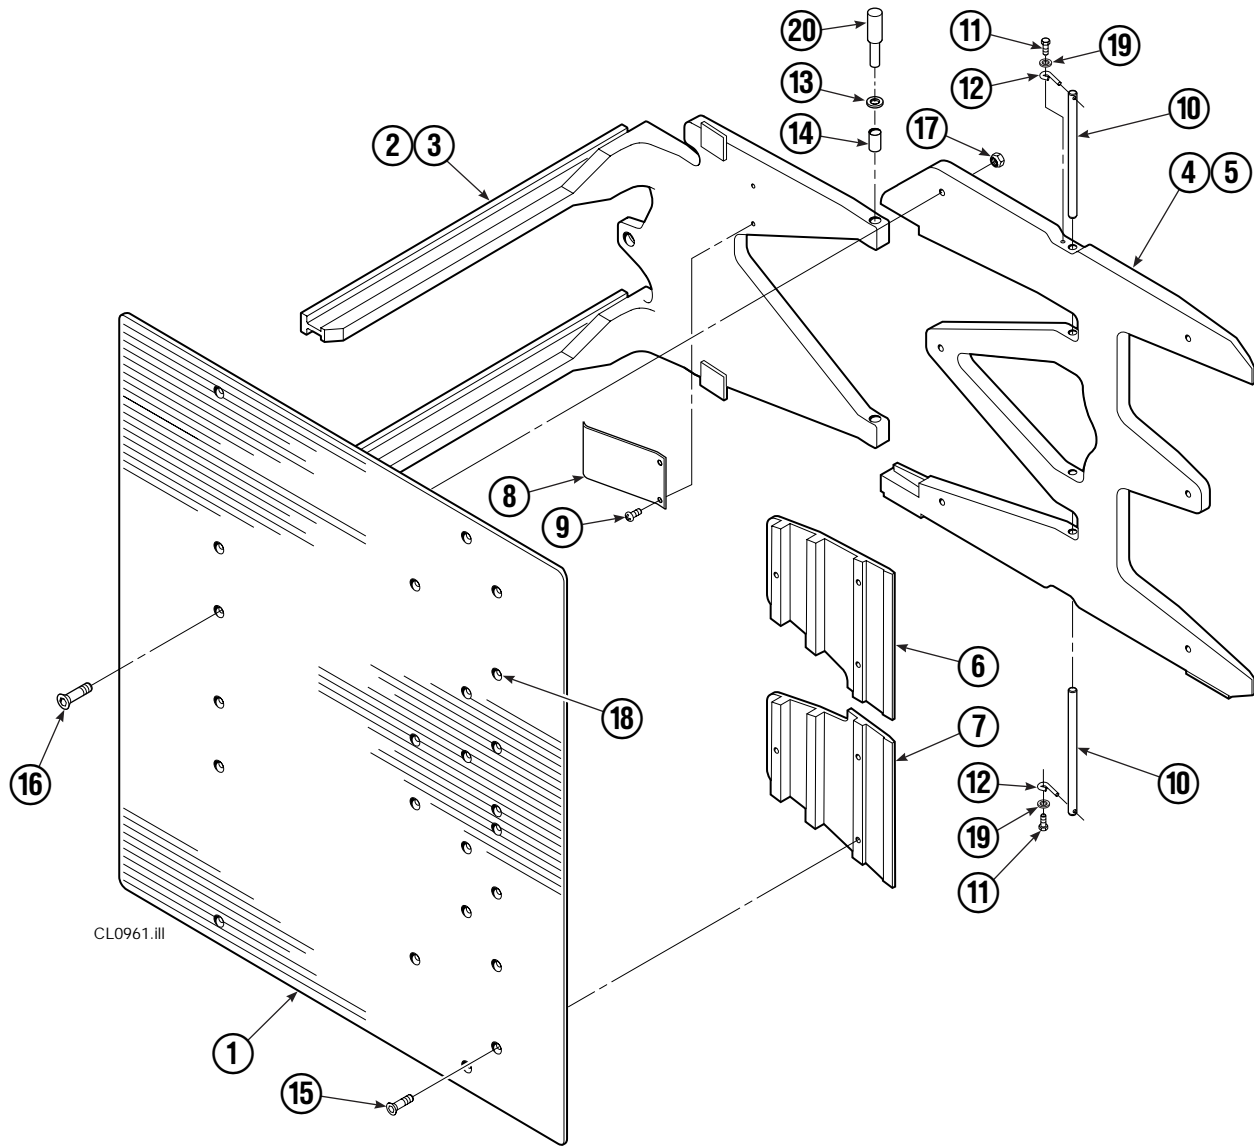

Arms and Pads

CL0961.ill

35D							
REF	QTY	PART NO.	DESCRIPTION	REF	QTY	PART NO.	DESCRIPTION
1	1	396370	Contact Pad, LH	10	4	210161	Pin
	1	396370	Contact Pad, RH	11	4	787372	Capscrew, M8 x 20
2	1	220959	Arm - LH	12	4	682999	Eye Pin
3	1	221088	Arm - RH	13	8	675620	Washer, M10
4	1	210403	Stabilizer - LH	14	8	200590	Bushing
5	1	210406	Stabilizer - RH	15	12	766646	Capscrew, M10 x 20
6	2	210180	Filler Block - LH Upper/RH Lower	16	12	768706	Capscrew, M12 x 35
7	2	210179	Filler Block - RH Lower/RH Upper	17	12	773842	Nut, M12
8	2	210154	Spring	18	▲	676841	Contact Pad Repair Kit
9	4	203405	Capscrew, M10 x 16	19	4	787398	Washer, M8
10	4	210161	Pin	20	1	675626	Tool - Bushing Driver
11	4	787372	Capscrew, M8 x 20				

Reference: 210409, 210495, SK-6390.

▲ Repairs one hole.