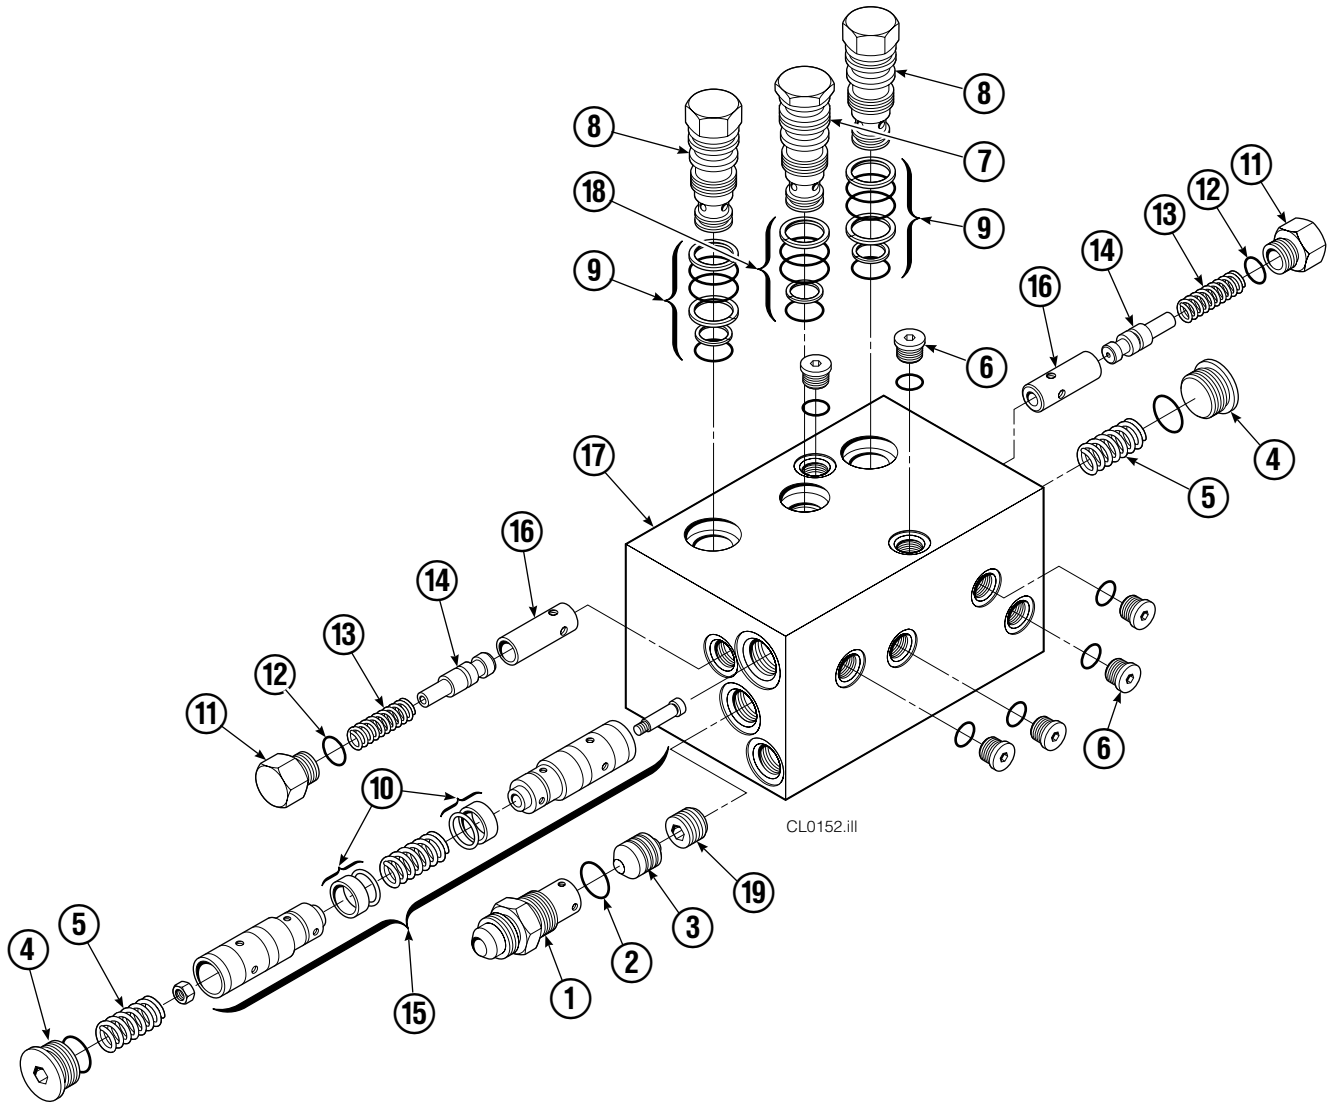

Check Valve

CL0152.III

REF	QTY	PART NO.	DESCRIPTION	REF	QTY	PART NO.	DESCRIPTION
		669762	Check Valve – Flow Divider	11	2	667494	Fitting
1	1	667490	Special Fitting	12	2	2840	● O-Ring
2	1	2841	● O-Ring	13	2	673098	Spring
3	1	667471	Spool	14	2	667492	Poppet
4	2	609453	Fitting, 10	15	1	673089	Spool Assembly
5	2	667487	Spring	16	2	667491	Sleeve
6	6	604510	Fitting, 6	17	1	669763	Valve Body
7	1	678270	Check Valve – VPO	18	1	661347	● Service Kit
8	2	659058	Check Valve – PO	19	1	676343	Regeneration Elimination Plug ■
9	2	667516	● Service Kit			667513	Service Kit
10	1	679846	Low Flow Spool Kit				

● Included in Service Kit 667513.

■ For eliminating regeneration circuit only. See Technical Bulletin 121.

Reference: SK-5302.