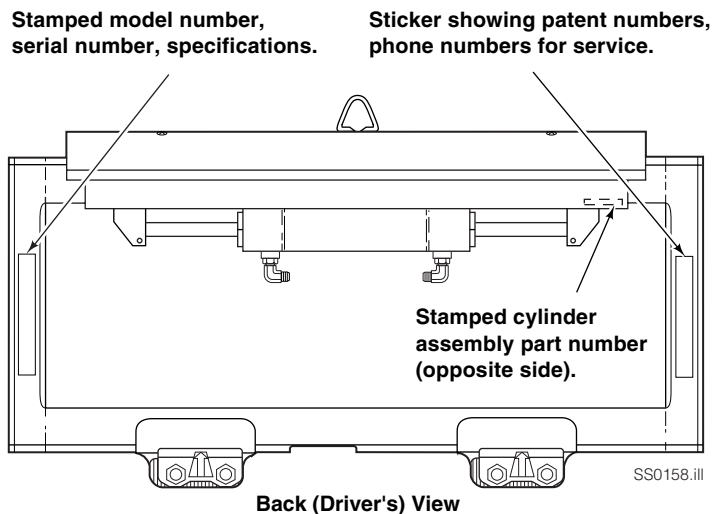

Back (Driver's View)