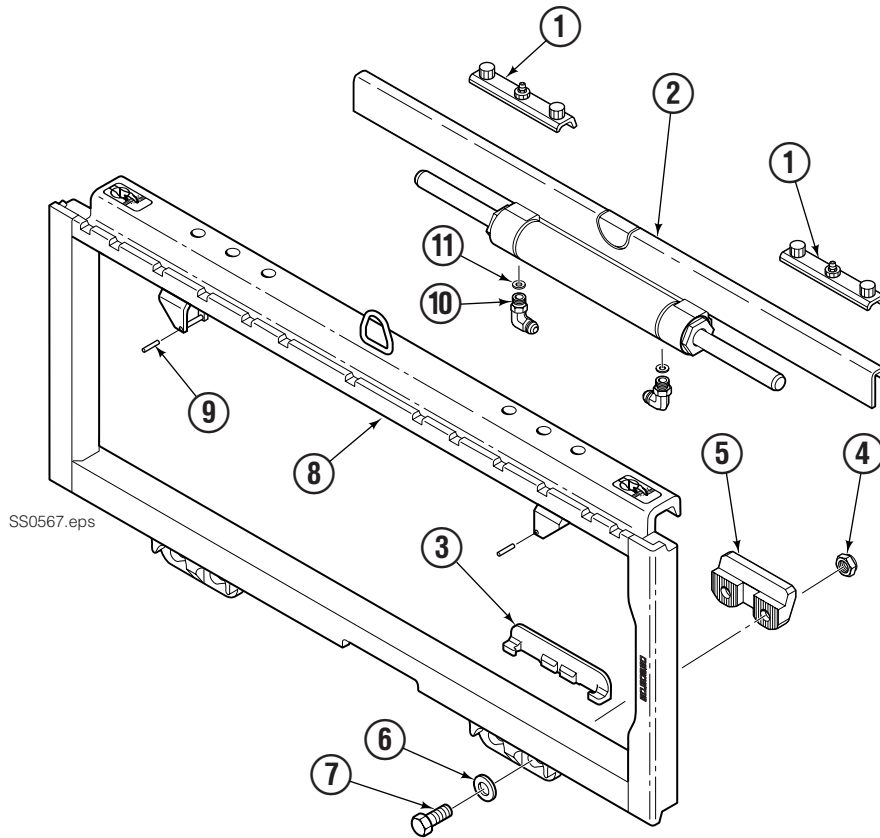

PARTS

Product Identification – This Section shows replacement parts for F-Series Sideshifters. The product model number and serial number are stamped on the back surface of the LH vertical bar (driver's view), and must be provided when ordering replacement parts. The cylinder/anchor bracket assembly part number is stamped on the front surface RH end of the anchor bracket (driver's view).

WARNING: For the safety of yourself and others, DO NOT install the parts shown in this Manual unless you have thoroughly reviewed the appropriate Service Manual.

Back (Driver's View)

Sideshift Group

55F							
REF	QTY	PART NO.	DESCRIPTION	REF	QTY	PART NO.	DESCRIPTION
1	2	228782	Upper Bearing	7	4	639121	Capscrew, 5/8 x 1.50 ◆ (or)
2	1	6025685	Cylinder ★		4	752903	Capscrew, M16 x 45 ◆
3	2	600719	Lower Bearing	8	1	6025972	Frame ●
4	4	553857	Nut, 5/8 ◆ (or)	9	2	7890	Roll Pin
	4	781534	Nut, M16 ◆	10	2	211807	Fitting, 4-6 ■
5	2	204186	Lower Hook ◆	11	2	—	Restrictor Washer
6	4	667225	Washer ◆				