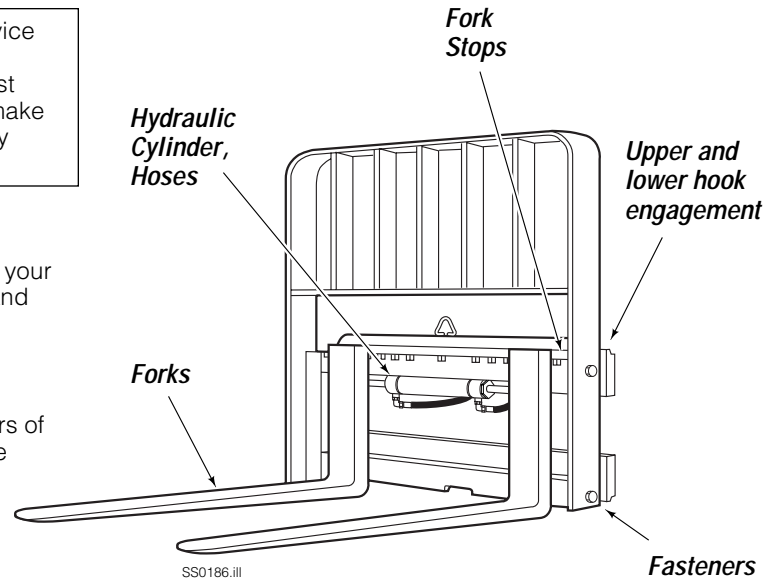

INSPECTION & MAINTENANCE

WARNING: After completing any service procedure, always test the sideshifter through five complete cycles. First test with no load, then test with a load to make sure the attachment operates correctly before returning it to the job.

Daily

Check items shown each day. Report problems to your supervisor. See Service Manual for maintenance and repair procedures.

100-Hour

Every time the lift truck is serviced or every 100 hours of truck operation, whichever comes first, complete the following maintenance procedures:

- Check for loose or missing bolts, worn or damaged hoses, hydraulic leaks, and damaged or missing fork stops.
- Inspect clearance between sideshifter lower hooks and truck lower carriage bar (Refer to Step 4, Installation). Tighten lower hook capscrews to 120 ft.-lbs (165 Nm).

500-Hour

After each 500 hours of truck operation, in addition to the 100-hour maintenance, perform the following procedures:

- Tighten backrest capscrews (Cascade) to 145 ft.-lbs. (195 Nm).
- Apply general-purpose lithium-based chassis grease to Sideshifter upper and lower bearings.

1000-Hour

After each 1000 hours of truck operation, in addition to the 100 and 500-hour maintenance, perform the following procedures:

- Inspect upper and lower bearings for wear. If any bearing is worn to less than 3/32 in. (2.5 mm) thickness, replace the entire bearing set. See Service Manual for replacement procedure.
- Inspect forks for wear (Use Cascade fork bar wear gauge 209560 and fork wear calipers 686093).

PARTS

Product Identification – This Section shows replacement parts for F-Series Sideshifters. The product model number and serial number are stamped on the back surface of the LH vertical bar (driver's view), and must be provided when ordering replacement parts. The cylinder/anchor bracket assembly part number is stamped on the front surface RH end of the anchor bracket (driver's view).

WARNING: For the safety of yourself and others, DO NOT install the parts shown in this Manual unless you have thoroughly reviewed the appropriate Service Manual.