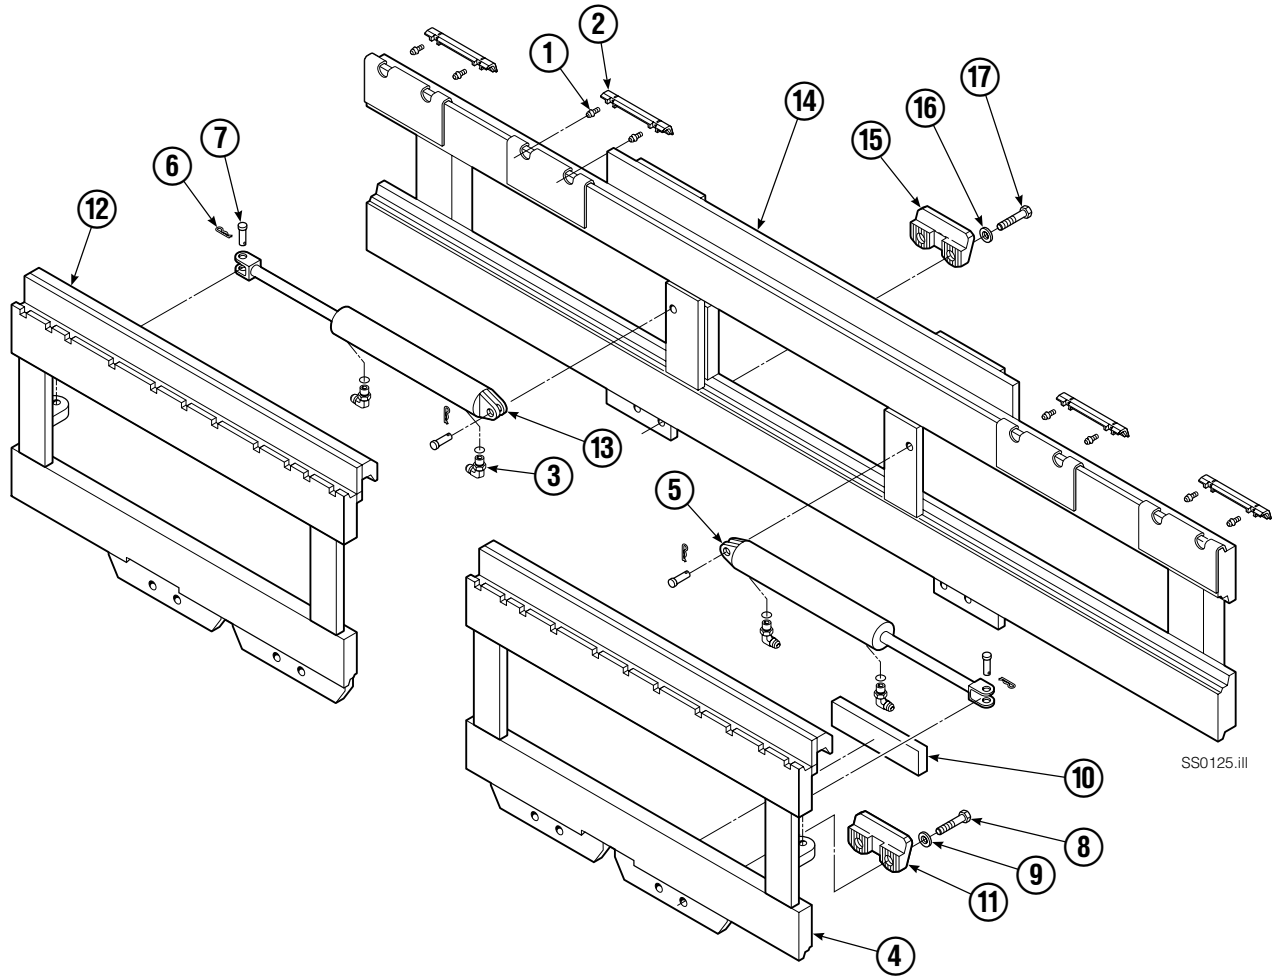

Sideshifter Group

55D							
REF	QTY	PART NO.	DESCRIPTION	REF	QTY	PART NO.	DESCRIPTION
		398607	Sideshifter Group	9	8	667225	▲ Washer
1	8	7403	Grease Fitting	10	4	682814	Lower Bearing
2	4	671165	Bearing Segment	11	4	679360	▲ Lower Hook
3	4	601676	Fitting, 6-6	12	1	398458	R.H. Faceplate ■
4	1	398459	L.H. Faceplate ■	13	1	335480	R.H. Cylinder Assembly ●
5	1	580029	L.H. Cylinder Assembly ●	14	1	399678	False Carriage ★
6	4	672726	Cotter Pin	15	1	675968	◆ Lower Hook ★
7	4	678525	Clevis Pin	16	1	667225	◆ Washer ★
8	8	779010	▲ Capscrew, M16x35	17	1	667369	◆ Capscrew ★

■ If the faceplate needs replacing, your best value is to order the complete sideshifter assembly.

● See Cylinder page for parts Breakdown

▲ Lower Hook Group 683178

◆ Lower Hook Group 678934

★ Not included in sideshifter Group.

Reference: SK-5804, S-8357