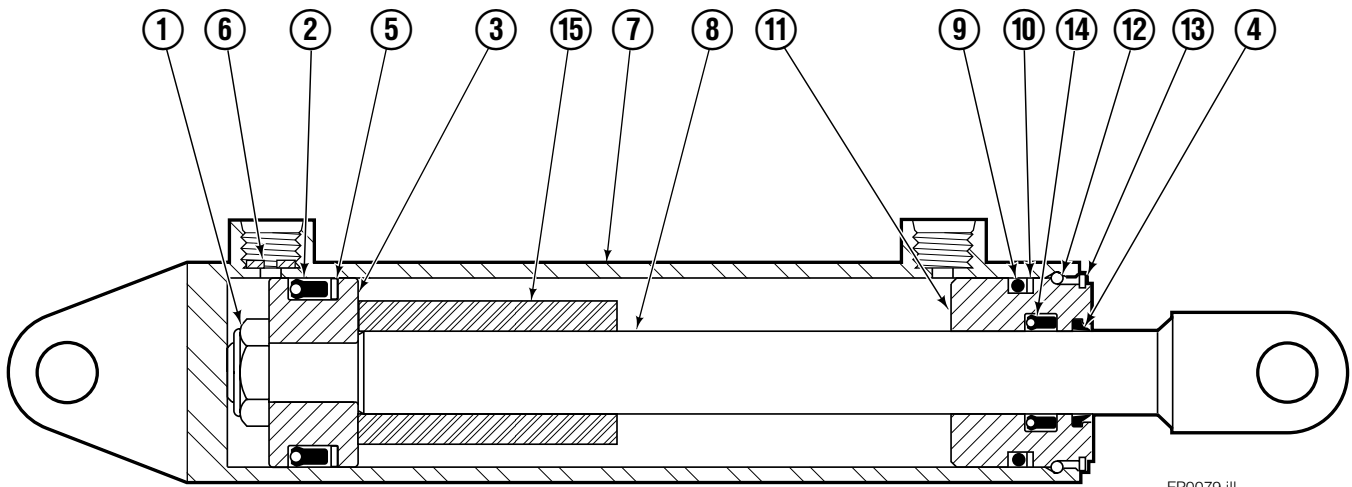

■ If the faceplate needs replacing, your best value is to order the complete sideshifter assembly.

● See Cylinder page for parts Breakdown

▲ Lower Hook Group 683178

◆ Lower Hook Group 678934

★ Not included in sideshifter Group.

Reference: SK-5804, S-8357

Sideshift Cylinder

FP0079.ill

| REF | QTY | PART NO. | DESCRIPTION |
|-----|-----|----------|---------------------------|
| | | 580029 | Cylinder Assembly |
| 1 | 1 | 553857 | Nut |
| 2 | 1 | 662452 | Seal ■ |
| 3 | 1 | 553501 | Piston |
| 4 | 1 | 636851 | Wiper ■ |
| 5 | 1 | 638247 | Nylon Ring ■ |
| 6 | 1 | 675550 | Washer (Orifice .085 in.) |
| 7 | 1 | 557697 | Shell |
| 8 | 1 | 335482 | Rod |
| 9 | 1 | 2785 | O-Ring ■ |
| 10 | 1 | 615128 | Back-up Ring ■ |
| 11 | 1 | 553500 | Retainer |
| 12 | 1 | 553856 | Retaining Ring |
| 13 | 1 | 7202 | Snap Ring |
| 14 | 1 | 641835 | Seal ■ |
| 15 | 1 | — | Spacer |
| | | 553861 | Service Kit |