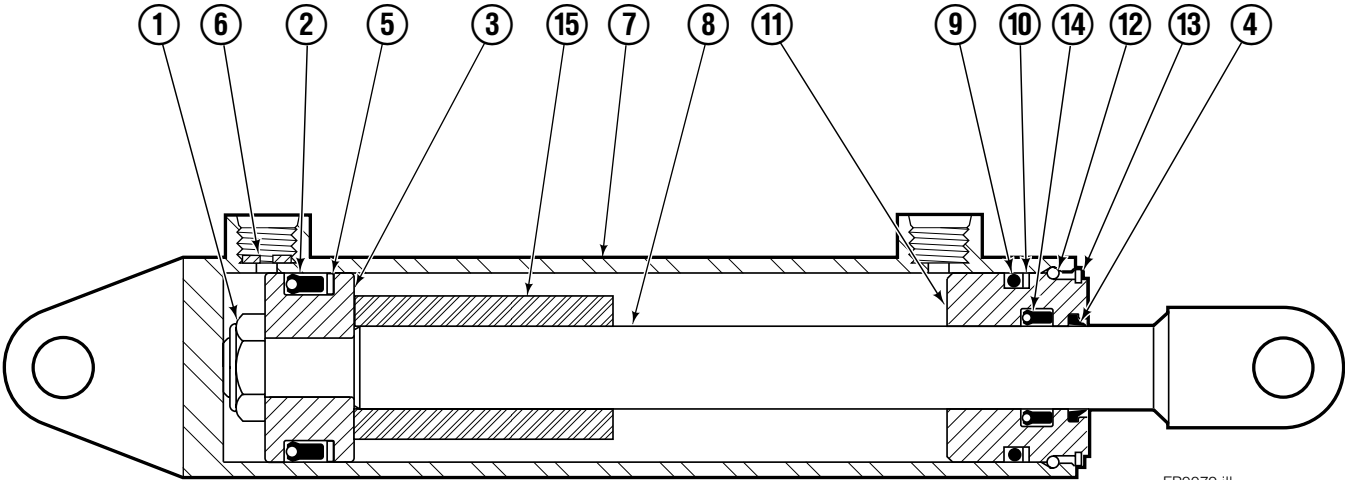

Sideshift Cylinder

REF	QTY	PART NO.	DESCRIPTION
		335480	Cylinder Assembly
1	1	553857	Nut
2	1	662452	Seal ■
3	1	553501	Piston
4	1	636851	Wiper ■
5	1	638247	Nylon Ring ■
6	1	675550	Washer (Orifice .085 in.)
7	1	335481	Shell
8	1	335482	Rod
9	1	2785	O-Ring ■
10	1	615128	Back-up Ring ■
11	1	553500	Retainer
12	1	553856	Retaining Ring
13	1	7202	Snap Ring
14	1	641835	Seal ■
15	1	—	Spacer
		553861	Service Kit

■ Included in Service Kit 553861.