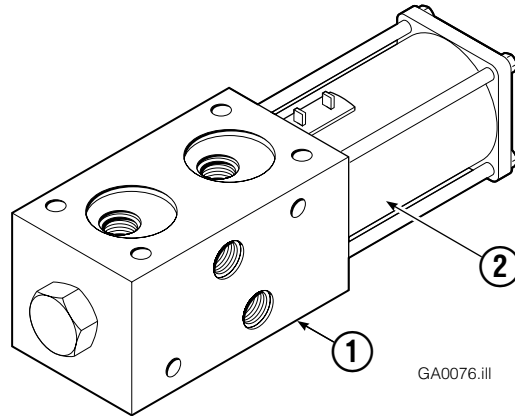

♦ Parts cannot be serviced.
 Order complete Cylinder if replacement needed.

Solenoid Adaption Group

PP0358.ill

45E			
REF	QTY	PART NO.	DESCRIPTION
		3008462	Solenoid Adaption Group
1	1	■	Solenoid Valve
2	1	●	Solenoid Valve
3	1	3008565	Plate
4	1	3008566	Tube
5	1	3008567	Tube
6	1	3008657	Tube
7	1	3008658	Tube
8	2	2453	Fitting, 6-6
9	1	666984	Fitting, 4-6
10	1	619235	Fitting, 6-6
11	1	617915	Fitting, 4-4
12	2	604511	Fitting, 6-6
13	2	601676	Fitting, 6-6
14	2	768520	Capscrew
15	2	6201	Washer
16	3	765329	Capscrew
17	3	6287	Lockwasher
18	1	355058	▲ Knob Assembly
19	1	669432	Diode Assembly

■ See Solenoid Valve page for parts breakdown.

● See Solenoid Valve page for parts breakdown.

▲ See Control Knob page for parts breakdown.

Solenoid Valves

Racine

REF	QTY	PART NO.	DESCRIPTION
1	1	614089	Solenoid Valve - 12V
2	1	665044	Coil - 12V
		685012	Service Kit