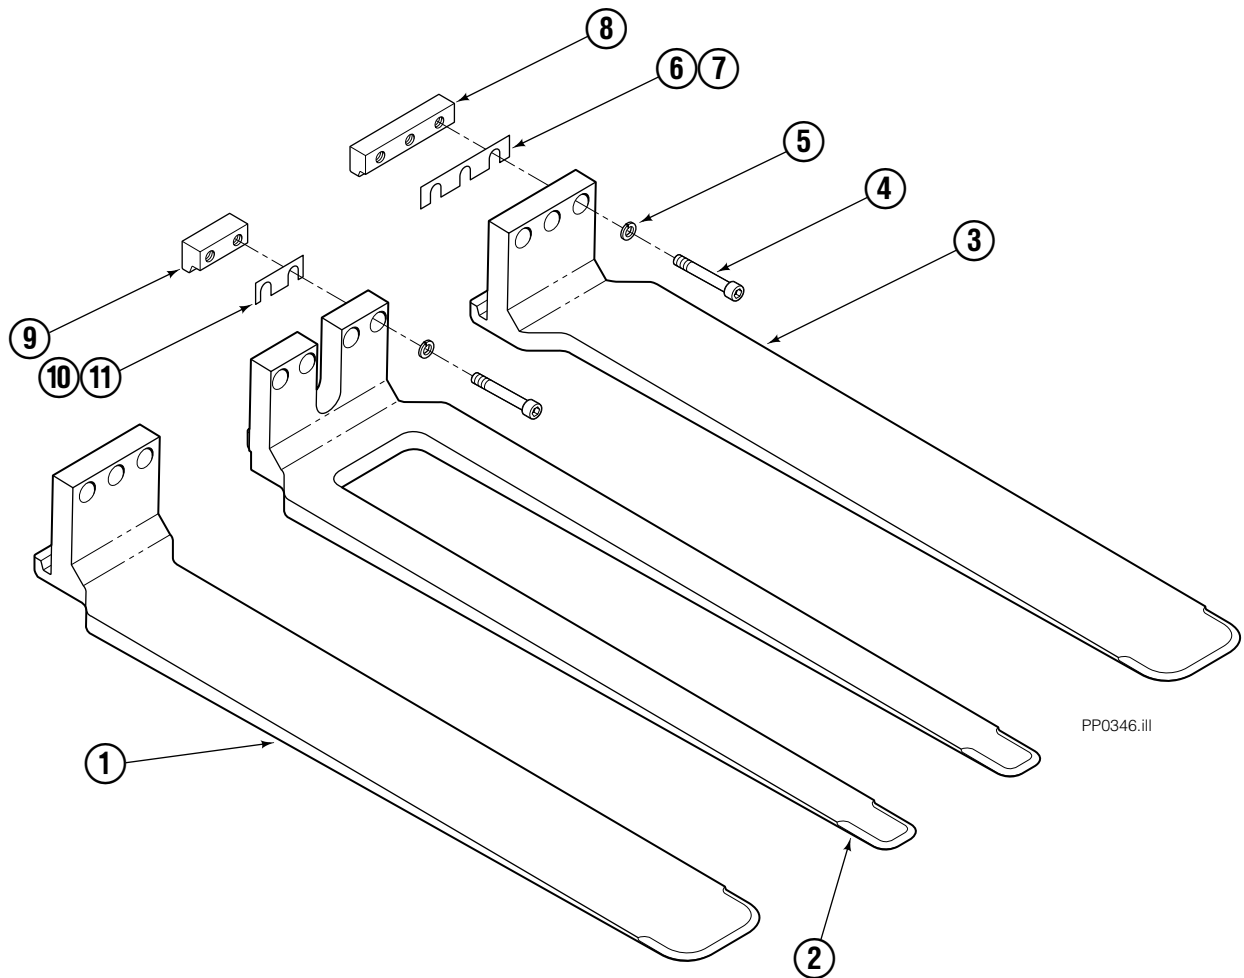

Decals

Optional Faceplate Extension

Part No. 679150
(1 Place & 1 optional)

Part No. 665595
(2 Place & 2 optional)

Part No. 656038
(6 Places)

Part No. 679059
(1 Place if equipped with Quick Change Hooks)

PP0060.iii

Frame Group

PP0345.ill

45E			
REF	QTY	PART NO.	DESCRIPTION
		3008459	Frame Group
1	1	3008480	Frame
2	2	2453	Fitting, 6-6

Platen Group

PP0346.iii

45E			
REF	QTY	PART NO.	DESCRIPTION
		3008460	Platen Group
1	1	3008498	Platen – R.H.
2	1	3008501	Platen – Center
3	1	3008495	Platen – L.H.
4	10	769583	Capscrew
5	10	681467	Lockwasher
6	◆	3008509	Shim – .030 in. (.762 mm)
7	◆	3008510	Shim – .021 in. (.533 mm)
8	2	3008508	Hook
9	2	3008504	Hook
10	◆	3008505	Shim – .030 in. (.762 mm)
11	◆	3008506	Shim – .021 in. (.533 mm)
12	1	3008465	Hydraulic Component Group ■