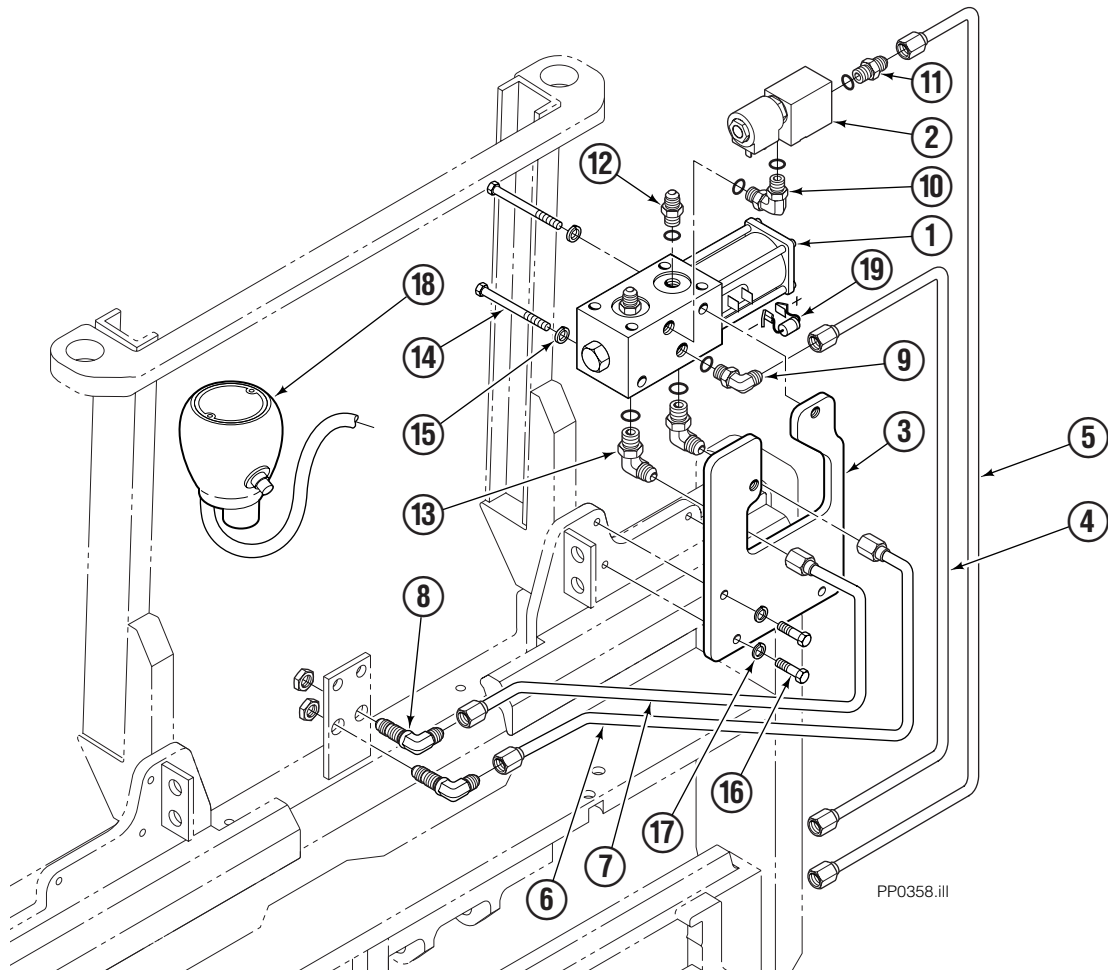

♦ Parts cannot be serviced.
Order complete Cylinder if replacement needed.

S/S Mounting Group ITA II

PP0356.ill

S/S Mounting Group ITA II

45E			
REF	QTY	PART NO.	DESCRIPTION
		3008458	Mounting Group
1	1	3008621	Anchor Bracket
2	2	671165	Upper Bearing
3	2	682814	Lower Bearing
4	1	3008624	Sideshift Cylinder ■
5	2	666984	Fitting, 4-6
6	2	675550	Restrictor
7	2	208378	Rod End Cap
8	2	208355	Retainer
9	2	761170	Capscrew
10	2	685906	Nut
11	2	768529	Capscrew
12	2	787398	Washer
13	1	2680	Fitting, 6-6
14	1	2375	Fitting, 6-6
15	1	2453	Fitting, 6-6
16	2	2669	Fitting, 6-4
17	2	617641	Fitting, 4-4
18	2	2451	Fitting, 4-4
19	1	3008659	Tube
20	1	3008660	Tube
21	1	3008662	Tube
22	1	3008661	Tube

■ See Sideshift Cylinder page for parts breakdown.

Sideshift Cylinder

PP0350.III

45E			
REF	QTY	PART NO.	DESCRIPTION
		3008624	Sideshift Cylinder
1	1	10042-615	Piston Rod ♦
2	2	218324	Threaded Retainer
3	1	218323	Retainer ♦
4	1	10041-245	Tube ♦
5	2	218326	Back-up Ring ♦
6	1	218325	Piston Seal ♦
7	1	218322	Retainer ♦
8	2	562132	Rod Seal
9	2	415866	O-Ring
10	2	562131	Wiper

♦ Parts cannot be serviced.
 Order complete Cylinder if replacement needed.

Solenoid Adaption Group

PP0358.ill

45E			
REF	QTY	PART NO.	DESCRIPTION
		3008462	Solenoid Adaption Group
1	1	■	Solenoid Valve
2	1	●	Solenoid Valve
3	1	3008565	Plate
4	1	3008566	Tube
5	1	3008567	Tube
6	1	3008657	Tube
7	1	3008658	Tube
8	2	2453	Fitting, 6-6
9	1	666984	Fitting, 4-6
10	1	619235	Fitting, 6-6
11	1	617915	Fitting, 4-4
12	2	604511	Fitting, 6-6
13	2	601676	Fitting, 6-6
14	2	768520	Capscrew
15	2	6201	Washer
16	3	765329	Capscrew
17	3	6287	Lockwasher
18	1	355058	▲ Knob Assembly
19	1	669432	Diode Assembly