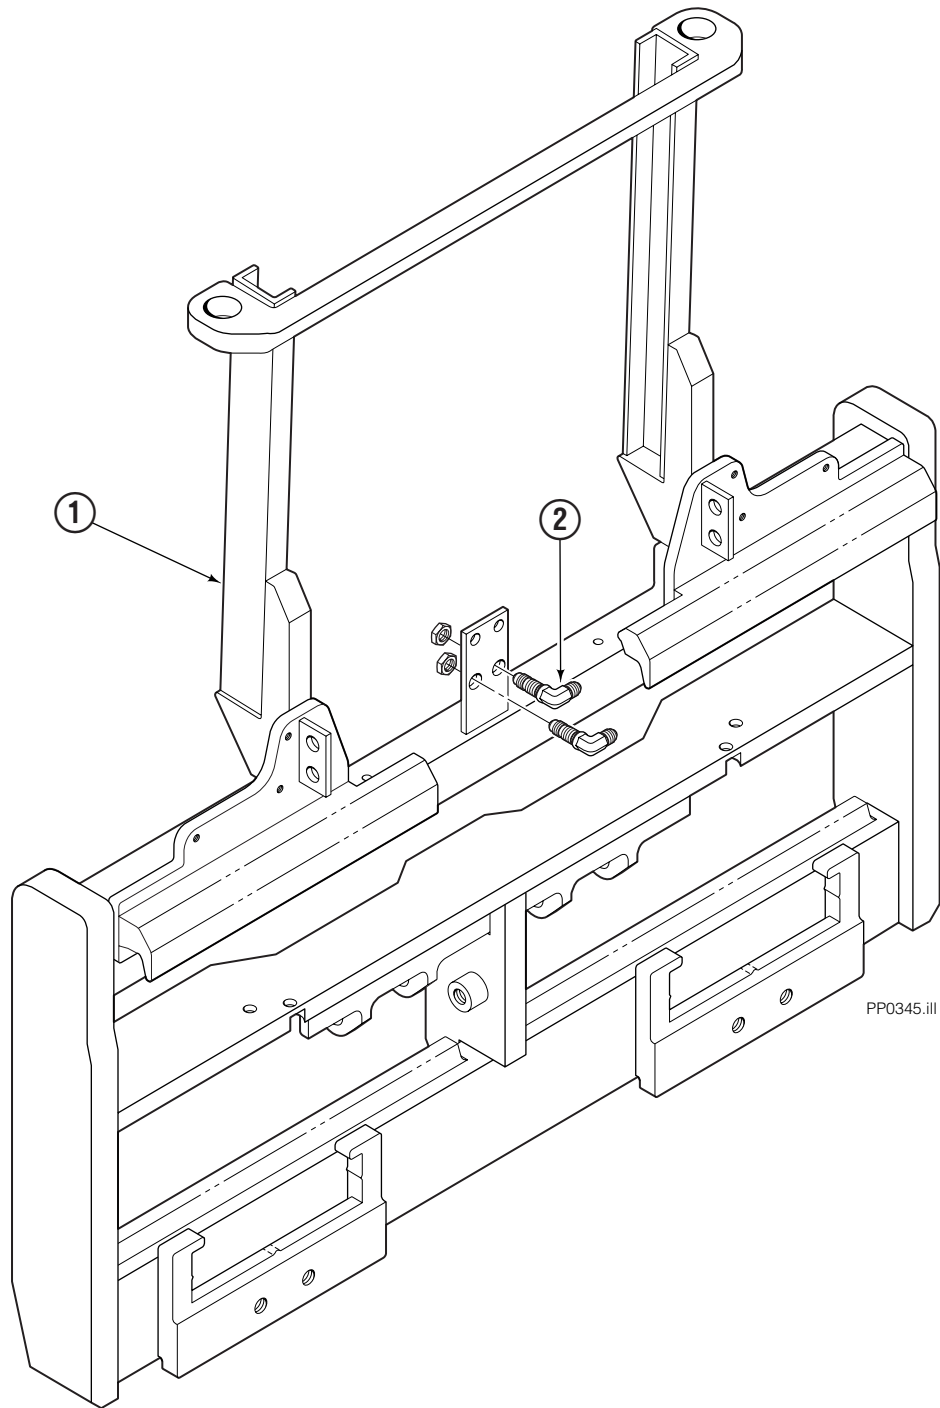

Decals

Optional Faceplate Extension

Part No. 679150
(1 Place & 1 optional)

Part No. 665595
(2 Place & 2 optional)

Part No. 656038
(6 Places)

Part No. 679059
(1 Place if equipped with Quick Change Hooks)

PP0060.iii

Frame Group

PP0345.ill

45E			
REF	QTY	PART NO.	DESCRIPTION
		3008459	Frame Group
1	1	3008480	Frame
2	2	2453	Fitting, 6-6

Platen Group

PP0346.iii

45E			
REF	QTY	PART NO.	DESCRIPTION
		3008460	Platen Group
1	1	3008498	Platen – R.H.
2	1	3008501	Platen – Center
3	1	3008495	Platen – L.H.
4	10	769583	Capscrew
5	10	681467	Lockwasher
6	◆	3008509	Shim – .030 in. (.762 mm)
7	◆	3008510	Shim – .021 in. (.533 mm)
8	2	3008508	Hook
9	2	3008504	Hook
10	◆	3008505	Shim – .030 in. (.762 mm)
11	◆	3008506	Shim – .021 in. (.533 mm)
12	1	3008465	Hydraulic Component Group ■