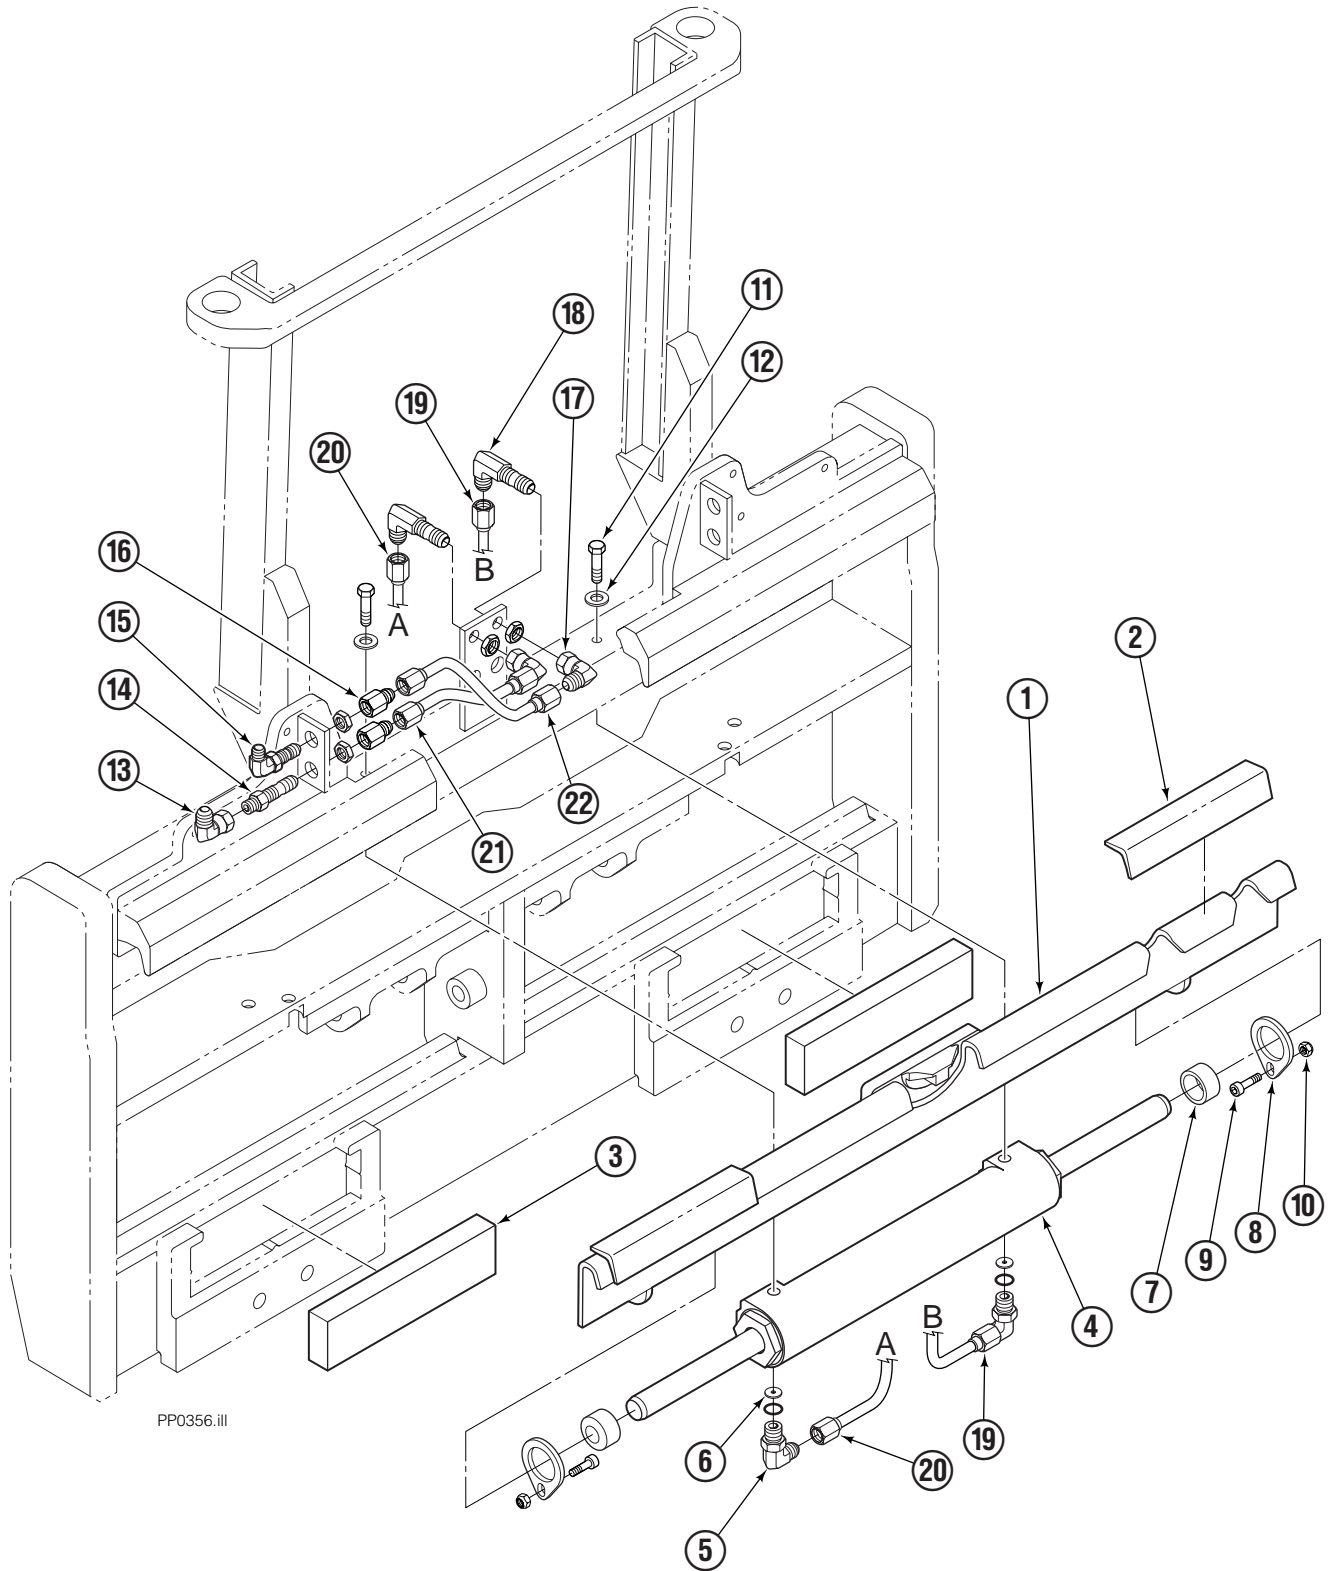

◆ See Cylinder page for parts breakdown.

■ Included in Hose Group 3009543.

Left-Hand Cylinder

45E			
REF	QTY	PART NO.	DESCRIPTION
		3008466	Cylinder - L.H.
1	1	3008471	Piston Rod ♦
2	2	3008470	Retainer ♦
3	1	3008469	Tube ♦
4	1	2712	O-Ring ♦
5	2	615116	Back-up Ring ♦
6	2	3008474	Nylon Ring ♦
7	2	641332	Seal
8	2	3008476	Washer
9	2	3017	Snap Ring
10	1	3008475	Plate ♦

♦ Parts cannot be serviced.
Order complete Cylinder if replacement needed.

Right-Hand Cylinder

45E			
REF	QTY	PART NO.	DESCRIPTION
		3008467	Cylinder - R.H.
1	1	3008471	Piston Rod ♦
2	2	3008470	Retainer ♦
3	1	3008469	Tube ♦
4	1	2712	O-Ring ♦
5	2	615116	Back-up Ring ♦
6	2	3008474	Nylon Ring ♦
7	2	641332	Seal
8	2	3008476	Washer
9	2	3017	Snap Ring
10	1	3008475	Plate ♦

♦ Parts cannot be serviced.
Order complete Cylinder if replacement needed.

S/S Mounting Group ITA II

PP0356.ill

S/S Mounting Group ITA II

45E			
REF	QTY	PART NO.	DESCRIPTION
		3008458	Mounting Group
1	1	3008621	Anchor Bracket
2	2	671165	Upper Bearing
3	2	682814	Lower Bearing
4	1	3008624	Sideshift Cylinder ■
5	2	666984	Fitting, 4-6
6	2	675550	Restrictor
7	2	208378	Rod End Cap
8	2	208355	Retainer
9	2	761170	Capscrew
10	2	685906	Nut
11	2	768529	Capscrew
12	2	787398	Washer
13	1	2680	Fitting, 6-6
14	1	2375	Fitting, 6-6
15	1	2453	Fitting, 6-6
16	2	2669	Fitting, 6-4
17	2	617641	Fitting, 4-4
18	2	2451	Fitting, 4-4
19	1	3008659	Tube
20	1	3008660	Tube
21	1	3008662	Tube
22	1	3008661	Tube