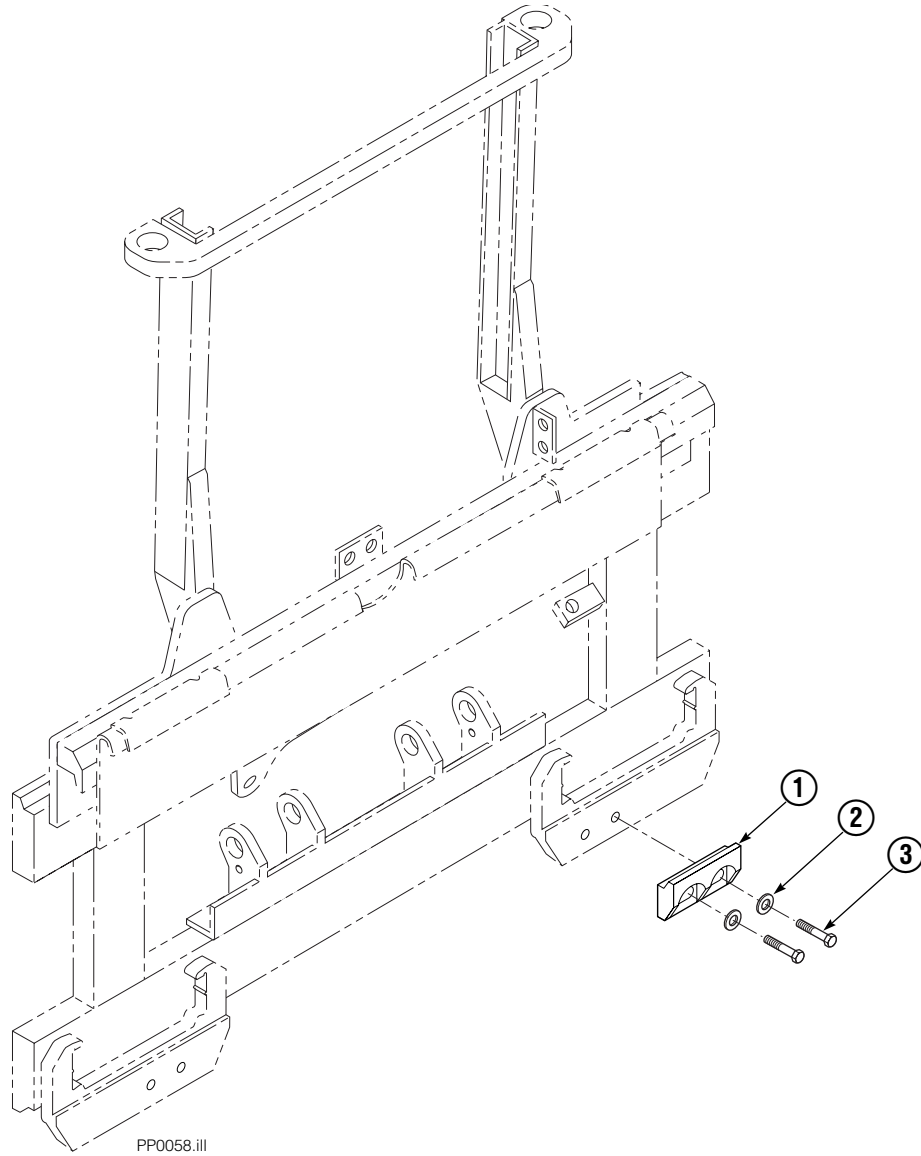

Bolt-On Lower Hook Group – ITA II

35E/45E			
REF	QTY	PART NO.	DESCRIPTION
		683178	Lower Hook Group ITA II
1	2	679360	Hook
2	4	667225	Washer
3	4	779010	Capscrew