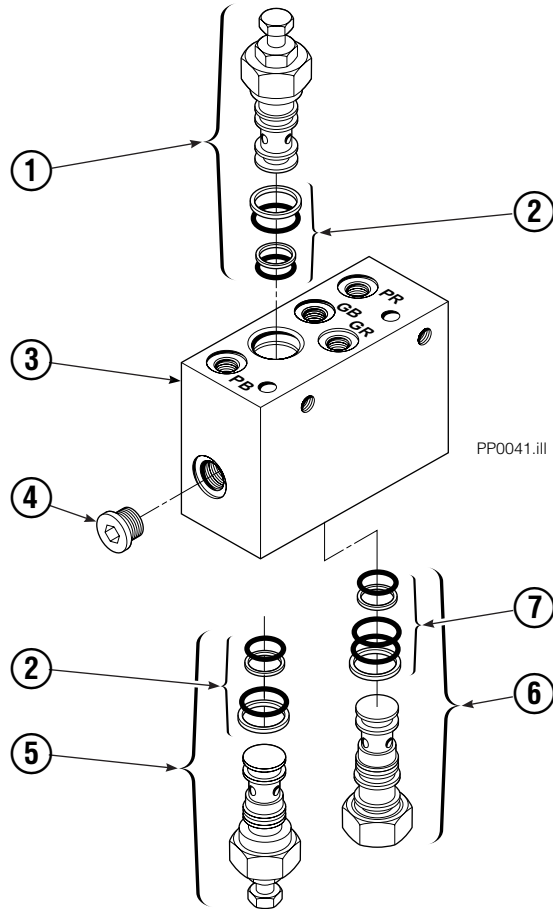

- Quantity as required.
- Included in Bushing Service Kit 205075.

Cylinder

REF	QTY	PART NO.	DESCRIPTION
		582636	Cylinder Assembly
1	1	-	Spacer
2	1	564159	Seal ■
3	1	7348	Snap Ring
4	1	564161	Piston
5	1	562717	Shell
6	1	558626	Rod
7	1	662448	Seal ■
8	1	2787	O-Ring ■
9	1	615130	Back-Up Ring ■
10	1	558628	Retainer
11	1	636853	Wiper ■
12	4	559697	Bearing
13	1	559698	Spacer
14	1	678019	Nut
15	1	671048	Seal Loader Kit ■

■ Included in Service Kit 562339.

Ref: S-3424

Hydraulic Group

PP0036.ill

35E/45E

REF	QTY	PART NO.	DESCRIPTION
		685828	Hydraulic Group ITA II
1	1	685831	Hose
2	2	683173	Hose
3	1	2375	Fitting, 6-6
4	8	604511	Fitting, 6-6
5	1	682812	■ Valve
6	2	765329	Capscrew, M8x1.25x20-8.8
7	2	685978	Hose ITA II
8	2	684956	Cable tie
9	4	605235	Fitting 5-6
10	1	200647	Tube
11	2	604510	Plug, 6
12	1	200649	Tube
13	1	200648	Tube

■ See Valve page for parts breakdown.

Valve

Load Push/Pull

35E/45E			
REF	QTY	PART NO.	DESCRIPTION
		682812	Valve Assembly
1	1	677125	Sequence Valve (Retract)
2	2	669597	Service Kit
3	1	682813	Body
4	5	663694	Fitting, 3
5	1	677124	Sequence Valve (Extend)
6	1	659058	Gripper Check Valve
7	1	667516	Service Kit