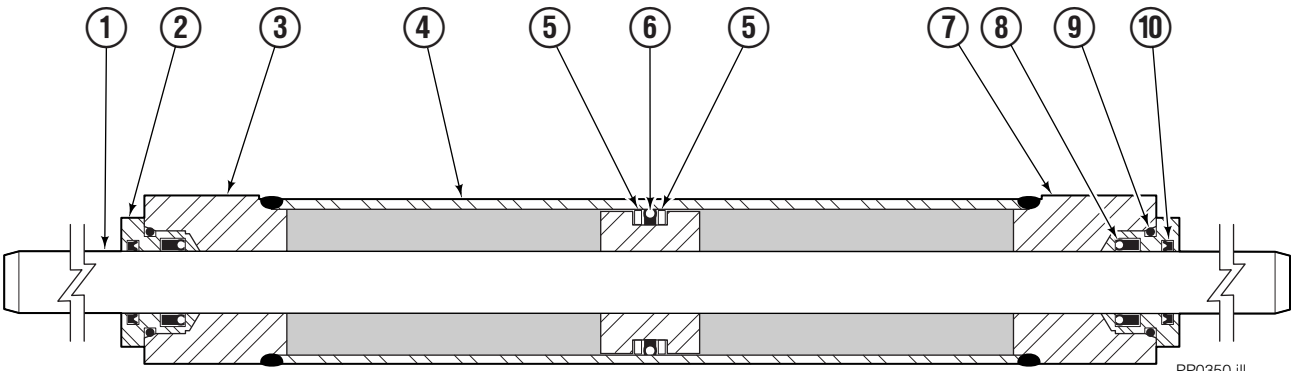

Sideshift Cylinder

PP0350.III

45E			
REF	QTY	PART NO.	DESCRIPTION
		3008624	Sideshift Cylinder
1	1	10042-615	Piston Rod ♦
2	2	218324	Threaded Retainer
3	1	218323	Retainer ♦
4	1	10041-245	Tube ♦
5	2	218326	Back-up Ring ♦
6	1	218325	Piston Seal ♦
7	1	218322	Retainer ♦
8	2	562132	Rod Seal
9	2	415866	O-Ring
10	2	562131	Wiper

♦ Parts cannot be serviced.
Order complete Cylinder if replacement needed.