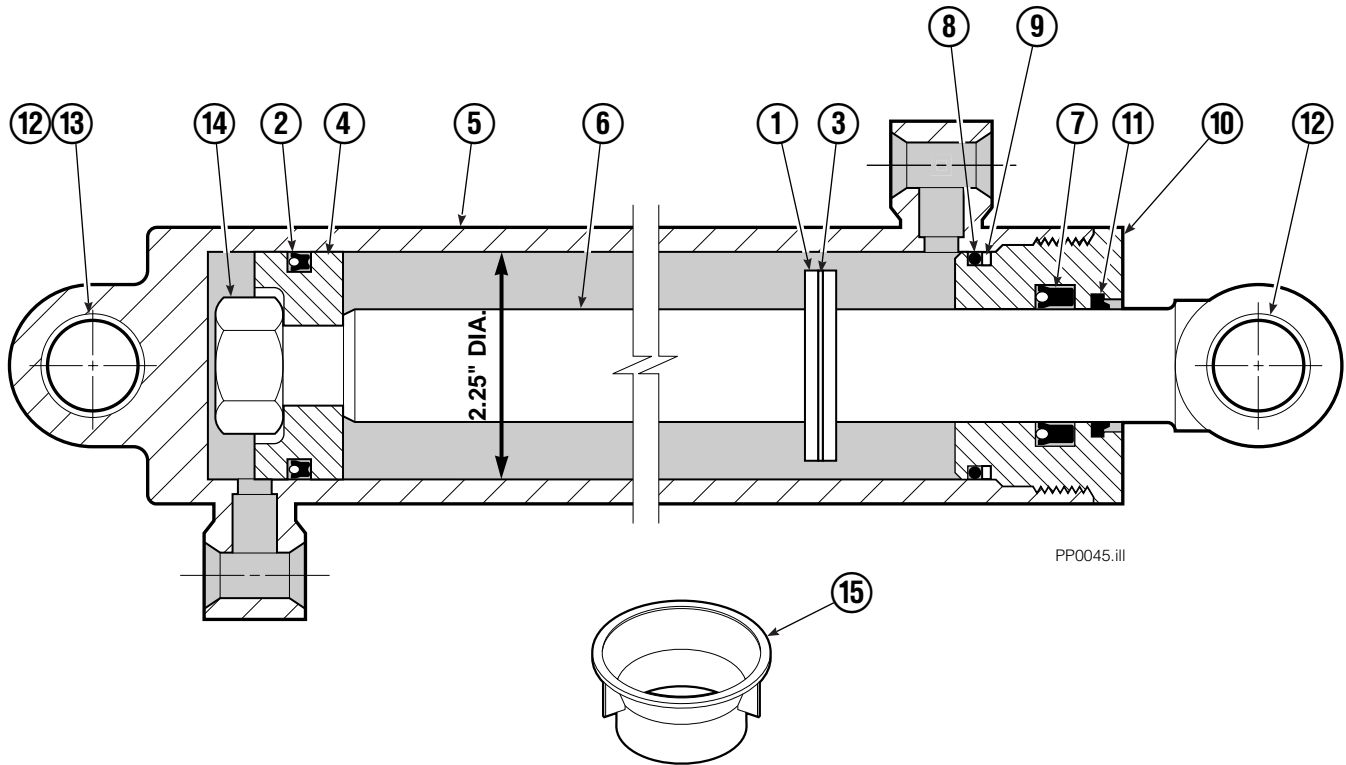

Cylinder

REF	QTY	PART NO.	DESCRIPTION
		582636	Cylinder Assembly
1	1	-	Spacer
2	1	564159	Seal ■
3	1	7348	Snap Ring
4	1	564161	Piston
5	1	562717	Shell
6	1	558626	Rod
7	1	662448	Seal ■
8	1	2787	O-Ring ■
9	1	615130	Back-Up Ring ■
10	1	558628	Retainer
11	1	636853	Wiper ■
12	4	559697	Bearing
13	1	559698	Spacer
14	1	678019	Nut
15	1	671048	Seal Loader Kit ■

■ Included in Service Kit 562339.

Ref: S-3424