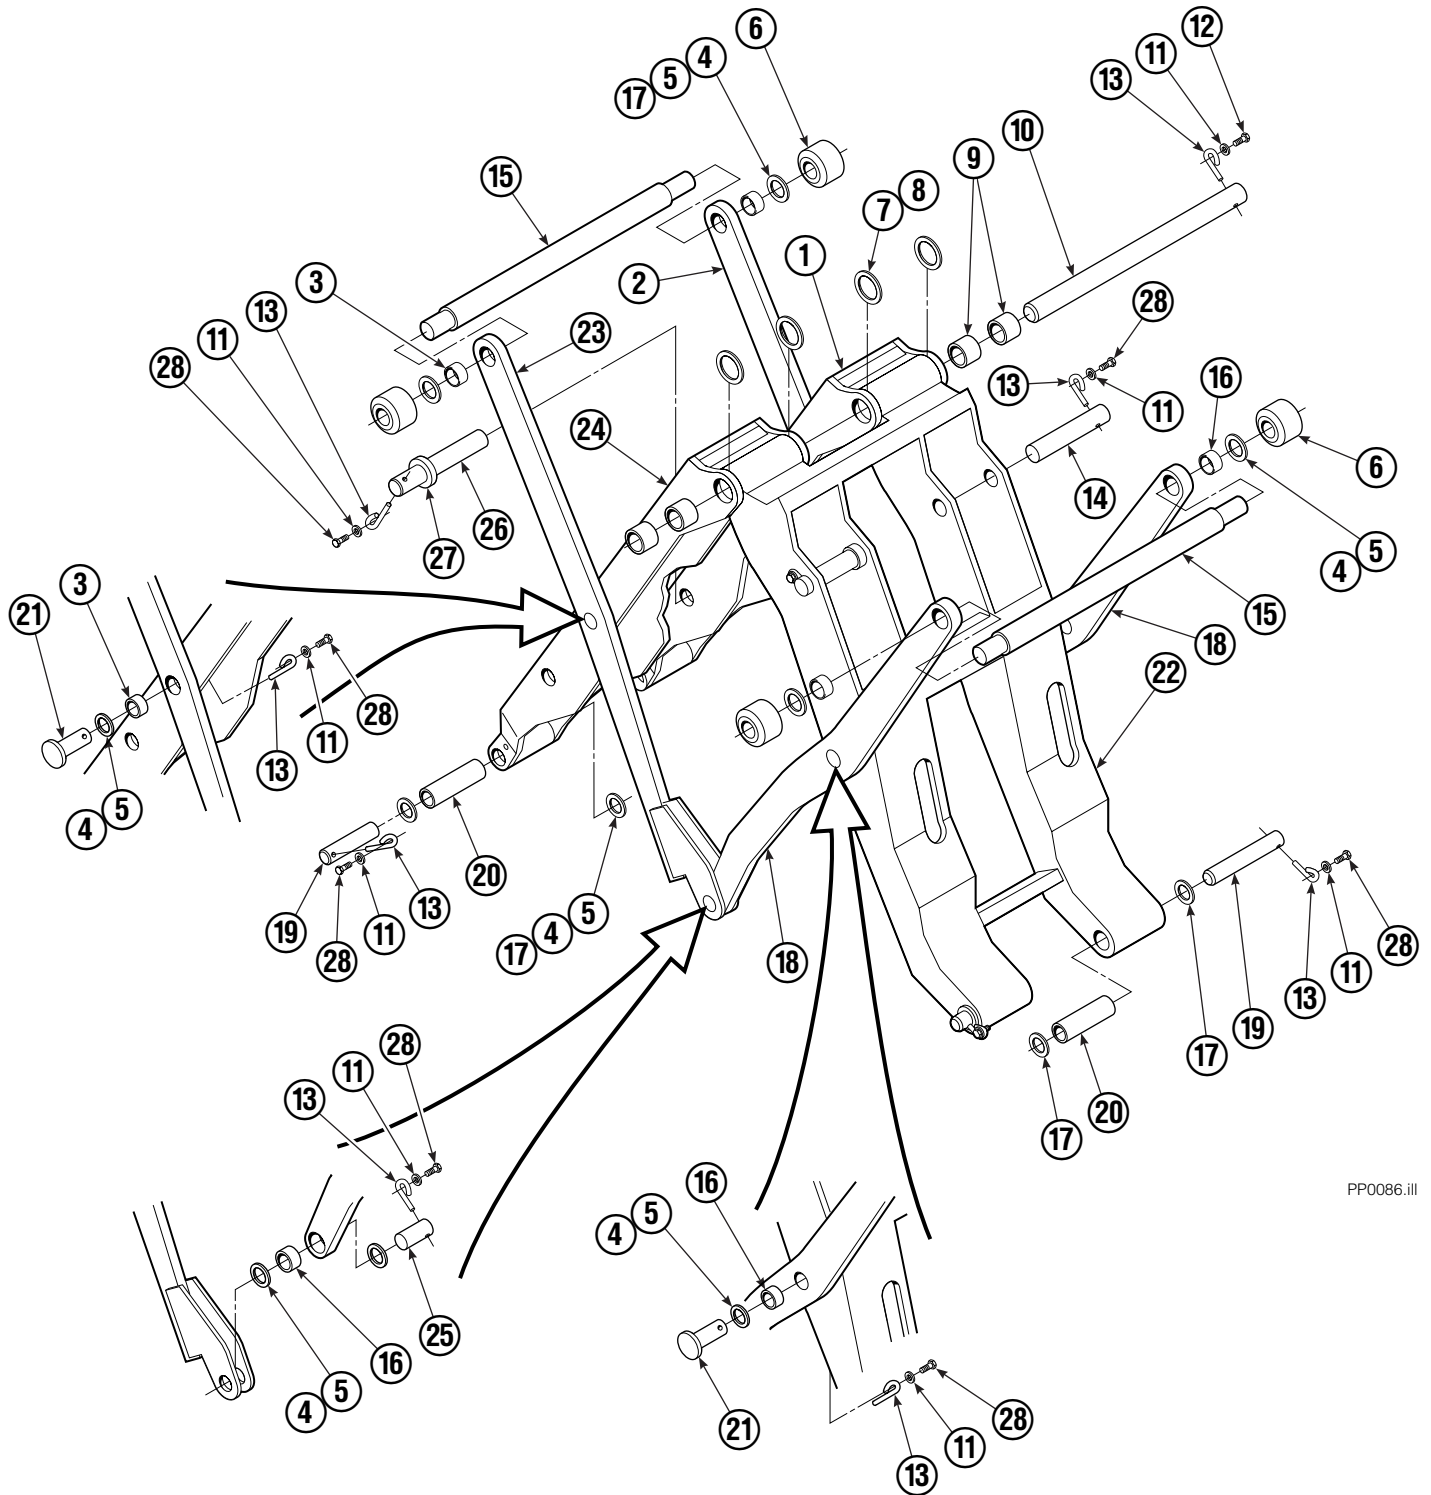

Mechanism Group

PP0086.iii

Mechanism Group

35E/45E			
REF	QTY	PART NO.	DESCRIPTION
		204644	Mechanism Group
1	1	204691	Arm-Inner Secondary R. H.
2	1	204692	Arm-Secondary Outer R. H.
3	4	683154	■ Bushing
4	●	683161	Shim (.030)
5	●	683162	Shim (.060)
6	4	205070	Roller
7	●	683163	Shim (.030)
8	●	683164	Shim (.060)
9	4	683155	■ Bushing
10	1	682821	Pin
11	15	6229	Washer
12	2	685661	Capscrew
13	15	682999	Eye-Pin
14	2	682822	Pin-Head
15	2	205065	Pin
16	6	683153	■ Bushing
17	●	204532	Shim (.12)
18	2	204694	Arm-Outer Primary
19	4	204533	Pin-Frame
20	4	204535	■ Bushing
21	4	204695	Pin
22	1	204604	Arm-Inner Primary
23	1	204693	Arm-Secondary Outer L. H.
24	1	204690	Arm-Inner Secondary L. H.
25	2	204696	Pin-Outer
26	2	682823	Pin-Rod
27	2	683165	Spacer
28	13	767961	Capscrew

- Quantity as required.
- Included in Bushing Service Kit 205075.