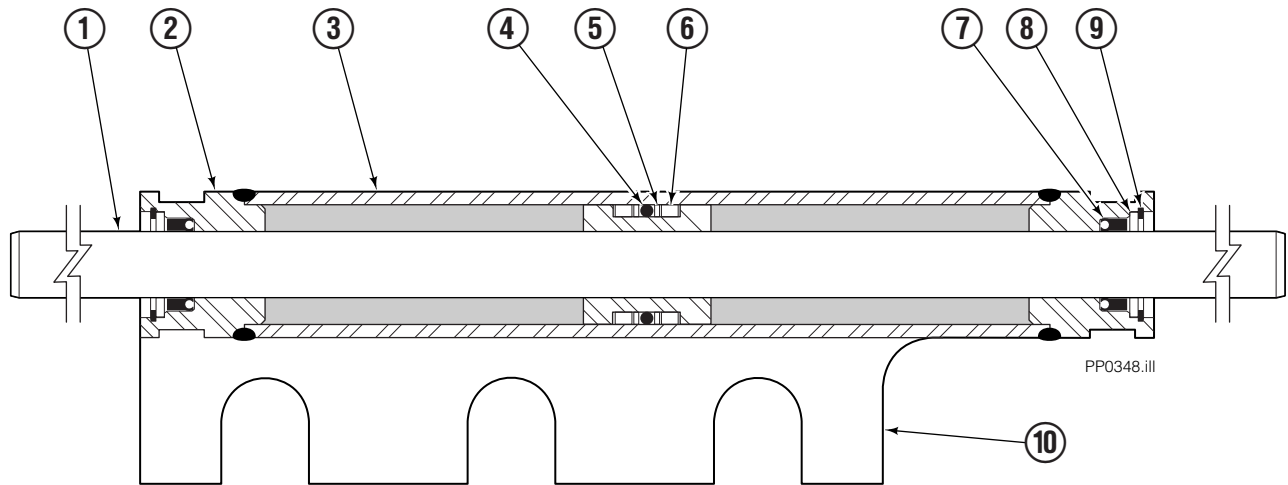

Left-Hand Cylinder

45E			
REF	QTY	PART NO.	DESCRIPTION
		3008466	Cylinder - L.H.
1	1	3008471	Piston Rod ♦
2	2	3008470	Retainer ♦
3	1	3008469	Tube ♦
4	1	2712	O-Ring ♦
5	2	615116	Back-up Ring ♦
6	2	3008474	Nylon Ring ♦
7	2	641332	Seal
8	2	3008476	Washer
9	2	3017	Snap Ring
10	1	3008475	Plate ♦

♦ Parts cannot be serviced.
Order complete Cylinder if replacement needed.