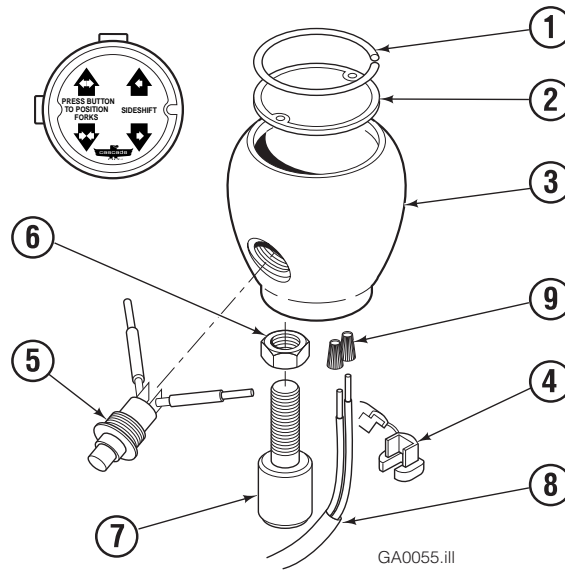

■ See Solenoid Valve page for parts breakdown.

● See Solenoid Valve page for parts breakdown.

▲ See Control Knob page for parts breakdown.

Solenoid Valves

Racine

REF	QTY	PART NO.	DESCRIPTION
1	1	614089	Solenoid Valve - 12V
2	1	665044	Coil - 12V
		685012	Service Kit

Solenoid Valves

REF	QTY	PART NO.	DESCRIPTION
		6009146	Solenoid Valve Assembly
1	1	204978	Valve Body
2	1	221193	Coil - 12V
3	1	6002084	Valve Cartridge
4	1	6009164	Service Kit

Reference: S-21076

Control Knob

Two Function – Sideshift Only

35E/45E			
REF	QTY	PART NO.	DESCRIPTION
		355058	Knob Group
1	1	665250	Snap Ring
2	1	355059	Cover
3	1	665012	Knob
4	1	665076	Strain Relief
5	1	677112	■ Switch
6	1	5902	Nut, 3/8 NC
7	1	665081	Adapter
8	1	667718	Cable Assembly
9	2	667752	Connector-Gray

■ This switch may be purchased without wires. Order part number 665004. Soldering is required.

Faceplate Group

PP0359.iii

Faceplate Group

45E			
REF	QTY	PART NO.	DESCRIPTION
		3008461	Faceplate Group
		3008552	Gripper Jaw Assembly
1	1	3008549	Faceplate
2	1	3008553	Gripper Jaw
3	1	206403	Gripper Bar
4	1	672712	Gripper Pad
5	5	787375	Capscrew
6	5	6444	Lockwasher
7	2	3008558	Gripper Cylinder ▲
8	2	220628	Nut
9	1	3008561	Manifold Valve
10	2	787373	Capscrew
11	8	617915	Fitting, 4-4
12	2	6525	Cotter Pin
13	2	3008562	Hose
14	2	3008563	Hose
15	2	3008564	Stop
16	6	779010	Capscrew
17	2	604511	Fitting, 6-6
18	2	686573	Bearing
19	2	200877	Drive Pin