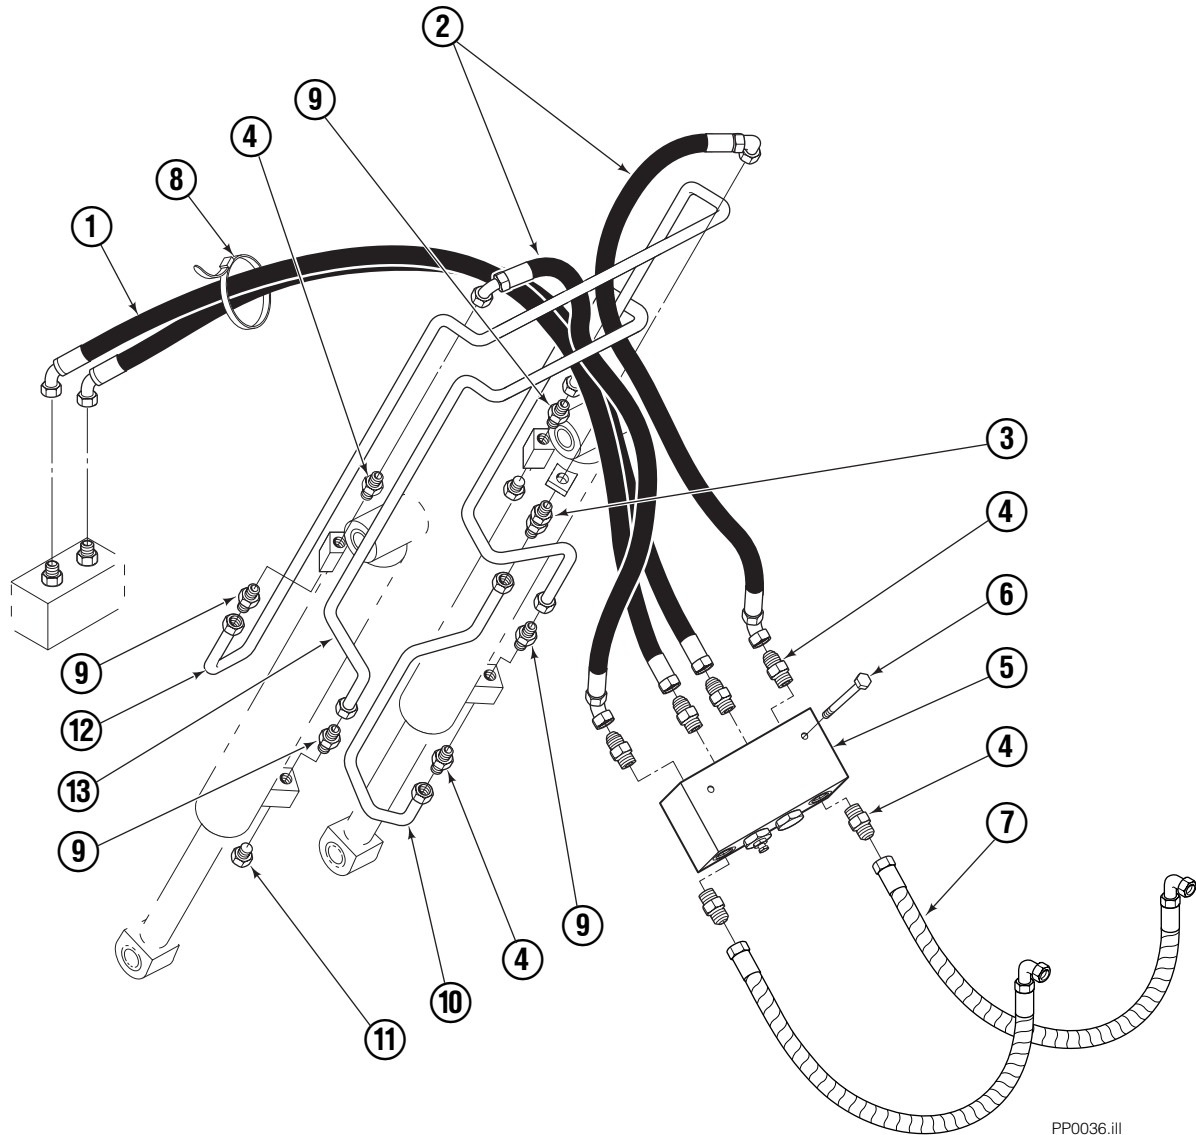

Hydraulic Group

PP0036.ill

35E/45E

REF	QTY	PART NO.	DESCRIPTION
		685828	Hydraulic Group ITA II
1	1	685831	Hose
2	2	683173	Hose
3	1	2375	Fitting, 6-6
4	8	604511	Fitting, 6-6
5	1	682812	■ Valve
6	2	765329	Capscrew, M8x1.25x20-8.8
7	2	685978	Hose ITA II
8	2	684956	Cable tie
9	4	605235	Fitting 5-6
10	1	200647	Tube
11	2	604510	Plug, 6
12	1	200649	Tube
13	1	200648	Tube

■ See Valve page for parts breakdown.