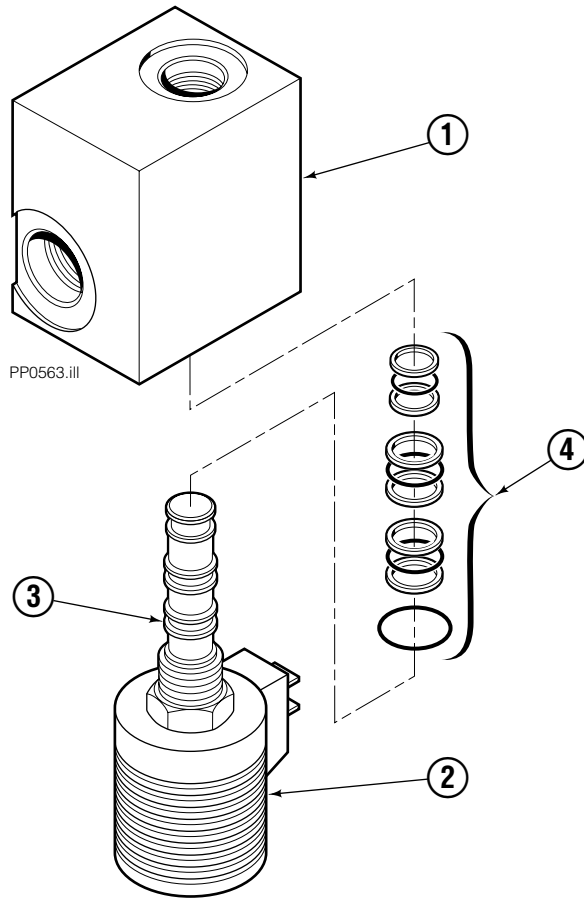

♦ Parts cannot be serviced.
 Order complete Cylinder if replacement needed.

Solenoid Adaption Group

PP0358.ill

45E			
REF	QTY	PART NO.	DESCRIPTION
		3008462	Solenoid Adaption Group
1	1	■	Solenoid Valve
2	1	●	Solenoid Valve
3	1	3008565	Plate
4	1	3008566	Tube
5	1	3008567	Tube
6	1	3008657	Tube
7	1	3008658	Tube
8	2	2453	Fitting, 6-6
9	1	666984	Fitting, 4-6
10	1	619235	Fitting, 6-6
11	1	617915	Fitting, 4-4
12	2	604511	Fitting, 6-6
13	2	601676	Fitting, 6-6
14	2	768520	Capscrew
15	2	6201	Washer
16	3	765329	Capscrew
17	3	6287	Lockwasher
18	1	355058	▲ Knob Assembly
19	1	669432	Diode Assembly

■ See Solenoid Valve page for parts breakdown.

● See Solenoid Valve page for parts breakdown.

▲ See Control Knob page for parts breakdown.

Solenoid Valves

Racine

REF	QTY	PART NO.	DESCRIPTION
1	1	614089	Solenoid Valve - 12V
2	1	665044	Coil - 12V
		685012	Service Kit

Solenoid Valves

REF	QTY	PART NO.	DESCRIPTION
		6009146	Solenoid Valve Assembly
1	1	204978	Valve Body
2	1	221193	Coil - 12V
3	1	6002084	Valve Cartridge
4	1	6009164	Service Kit

Reference: S-21076

Control Knob

Two Function – Sideshift Only

35E/45E			
REF	QTY	PART NO.	DESCRIPTION
		355058	Knob Group
1	1	665250	Snap Ring
2	1	355059	Cover
3	1	665012	Knob
4	1	665076	Strain Relief
5	1	677112	■ Switch
6	1	5902	Nut, 3/8 NC
7	1	665081	Adapter
8	1	667718	Cable Assembly
9	2	667752	Connector-Gray