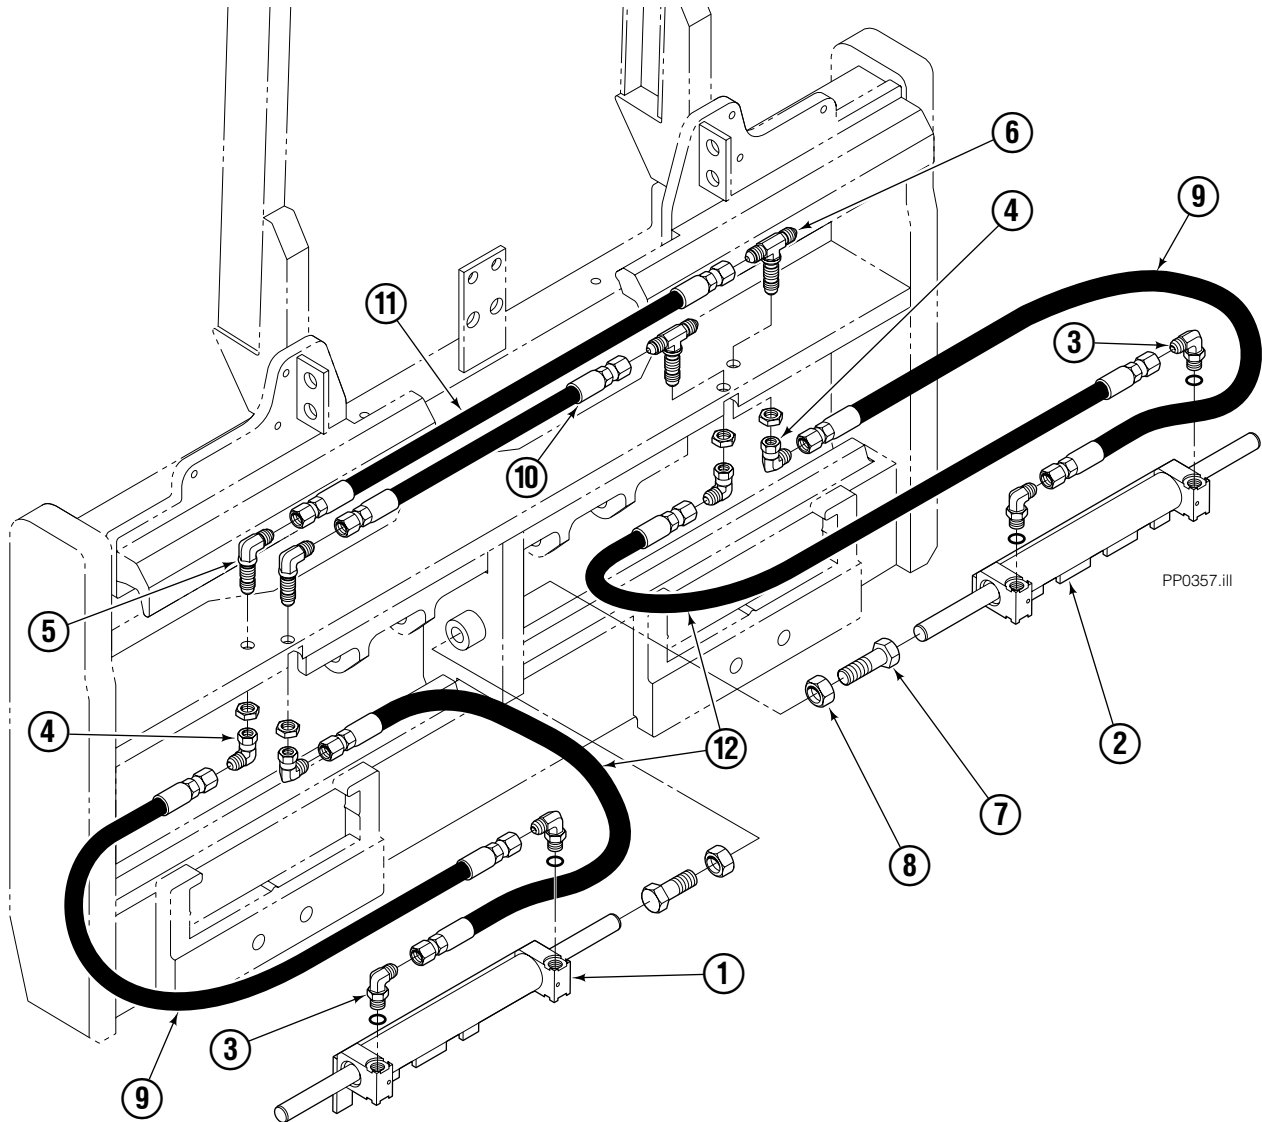

Frame Group

PP0345.ill

45E			
REF	QTY	PART NO.	DESCRIPTION
		3008459	Frame Group
1	1	3008480	Frame
2	2	2453	Fitting, 6-6

Platen Group

PP0346.iii

45E			
REF	QTY	PART NO.	DESCRIPTION
		3008460	Platen Group
1	1	3008498	Platen – R.H.
2	1	3008501	Platen – Center
3	1	3008495	Platen – L.H.
4	10	769583	Capscrew
5	10	681467	Lockwasher
6	◆	3008509	Shim – .030 in. (.762 mm)
7	◆	3008510	Shim – .021 in. (.533 mm)
8	2	3008508	Hook
9	2	3008504	Hook
10	◆	3008505	Shim – .030 in. (.762 mm)
11	◆	3008506	Shim – .021 in. (.533 mm)
12	1	3008465	Hydraulic Component Group ■

◆ Quantity as required.

■ See Hydraulic Components page for part breakdown.

Platen Hydraulic Group

45E			
REF	QTY	PART NO.	DESCRIPTION
		3008465	Hydraulic Component Group
1	1	3008466	Cylinder – L.H. ◆
2	1	3008467	Cylinder – R.H. ◆
3	4	617917	Fitting, 4-4
4	4	617641	Fitting, 4-4
5	2	2451	Fitting, 4-4
6	2	222939	Fitting, 4-4
7	2	763024	Capscrew
8	2	679828	Nut
9	2	3008477	Hose ■
10	1	3008478	Hose ■
11	1	3008479	Hose ■
12	2	6002109	Hose ■

◆ See Cylinder page for parts breakdown.

■ Included in Hose Group 3009543.

Left-Hand Cylinder

45E			
REF	QTY	PART NO.	DESCRIPTION
		3008466	Cylinder - L.H.
1	1	3008471	Piston Rod ♦
2	2	3008470	Retainer ♦
3	1	3008469	Tube ♦
4	1	2712	O-Ring ♦
5	2	615116	Back-up Ring ♦
6	2	3008474	Nylon Ring ♦
7	2	641332	Seal
8	2	3008476	Washer
9	2	3017	Snap Ring
10	1	3008475	Plate ♦