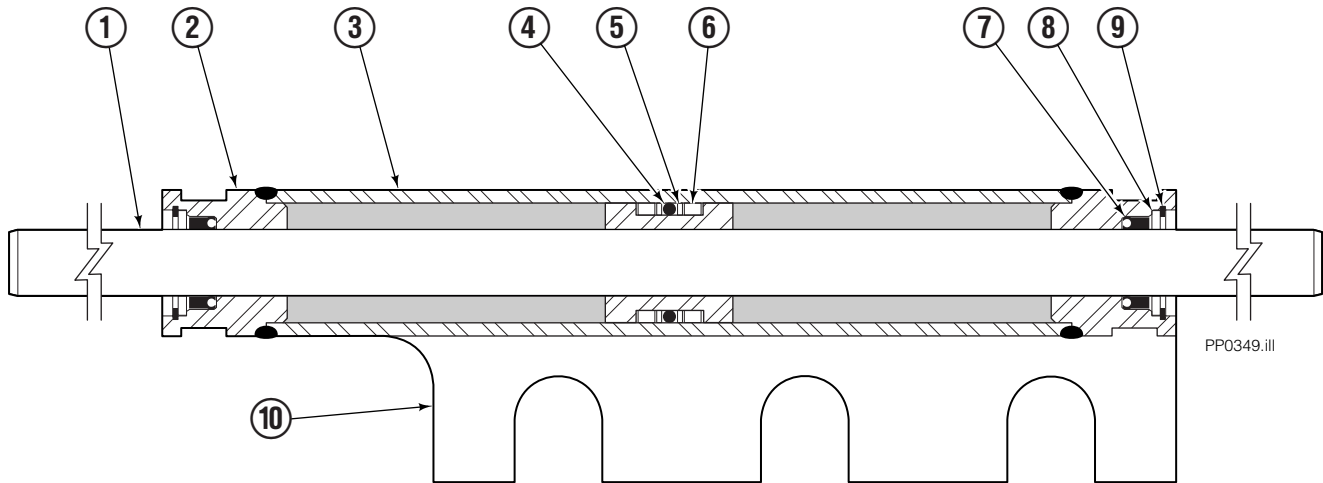

Right-Hand Cylinder

45E			
REF	QTY	PART NO.	DESCRIPTION
		3008467	Cylinder - R.H.
1	1	3008471	Piston Rod ♦
2	2	3008470	Retainer ♦
3	1	3008469	Tube ♦
4	1	2712	O-Ring ♦
5	2	615116	Back-up Ring ♦
6	2	3008474	Nylon Ring ♦
7	2	641332	Seal
8	2	3008476	Washer
9	2	3017	Snap Ring
10	1	3008475	Plate ♦

♦ Parts cannot be serviced.
Order complete Cylinder if replacement needed.