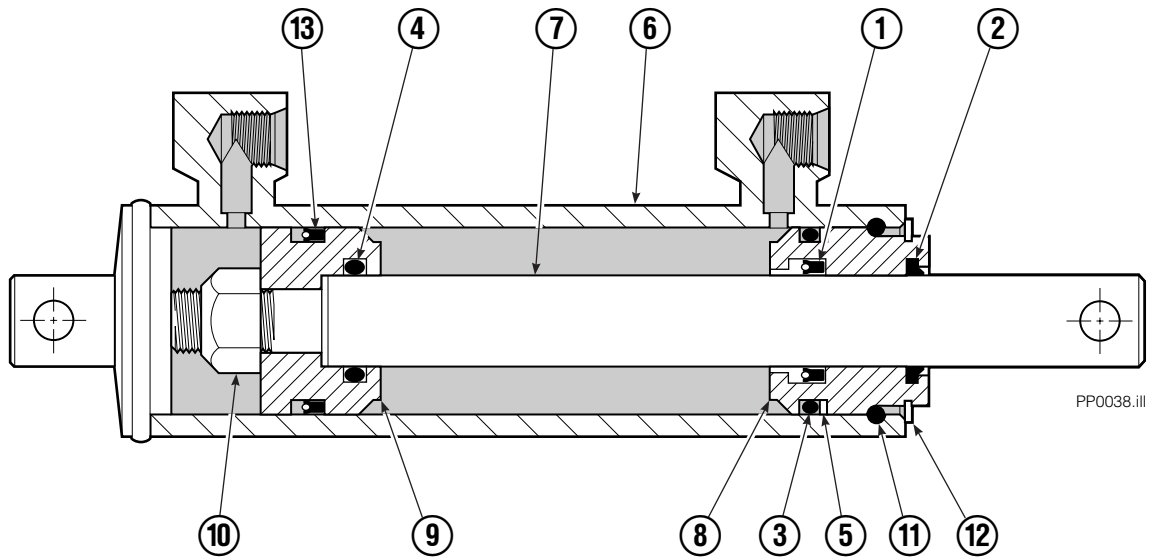

Gripper Cylinder

45E			
REF	QTY	PART NO.	DESCRIPTION
		3008558	Gripper Cylinder
1	1	646540	▼ Seal
2	1	636850	▼ Wiper
3	1	2718	▼ O-Ring
4	1	2710	▼ O-Ring
5	1	615122	▼ Back-Up Ring
6	1	3008559	Shell
7	1	685663	Rod
8	1	685664	Retainer
9	1	685665	Piston
10	1	563462	Nut
11	1	563916	Ring
12	1	3137	Snap Ring
13	1	663728	▼ Piston Seal

▼ Included in Service Kit 684827.