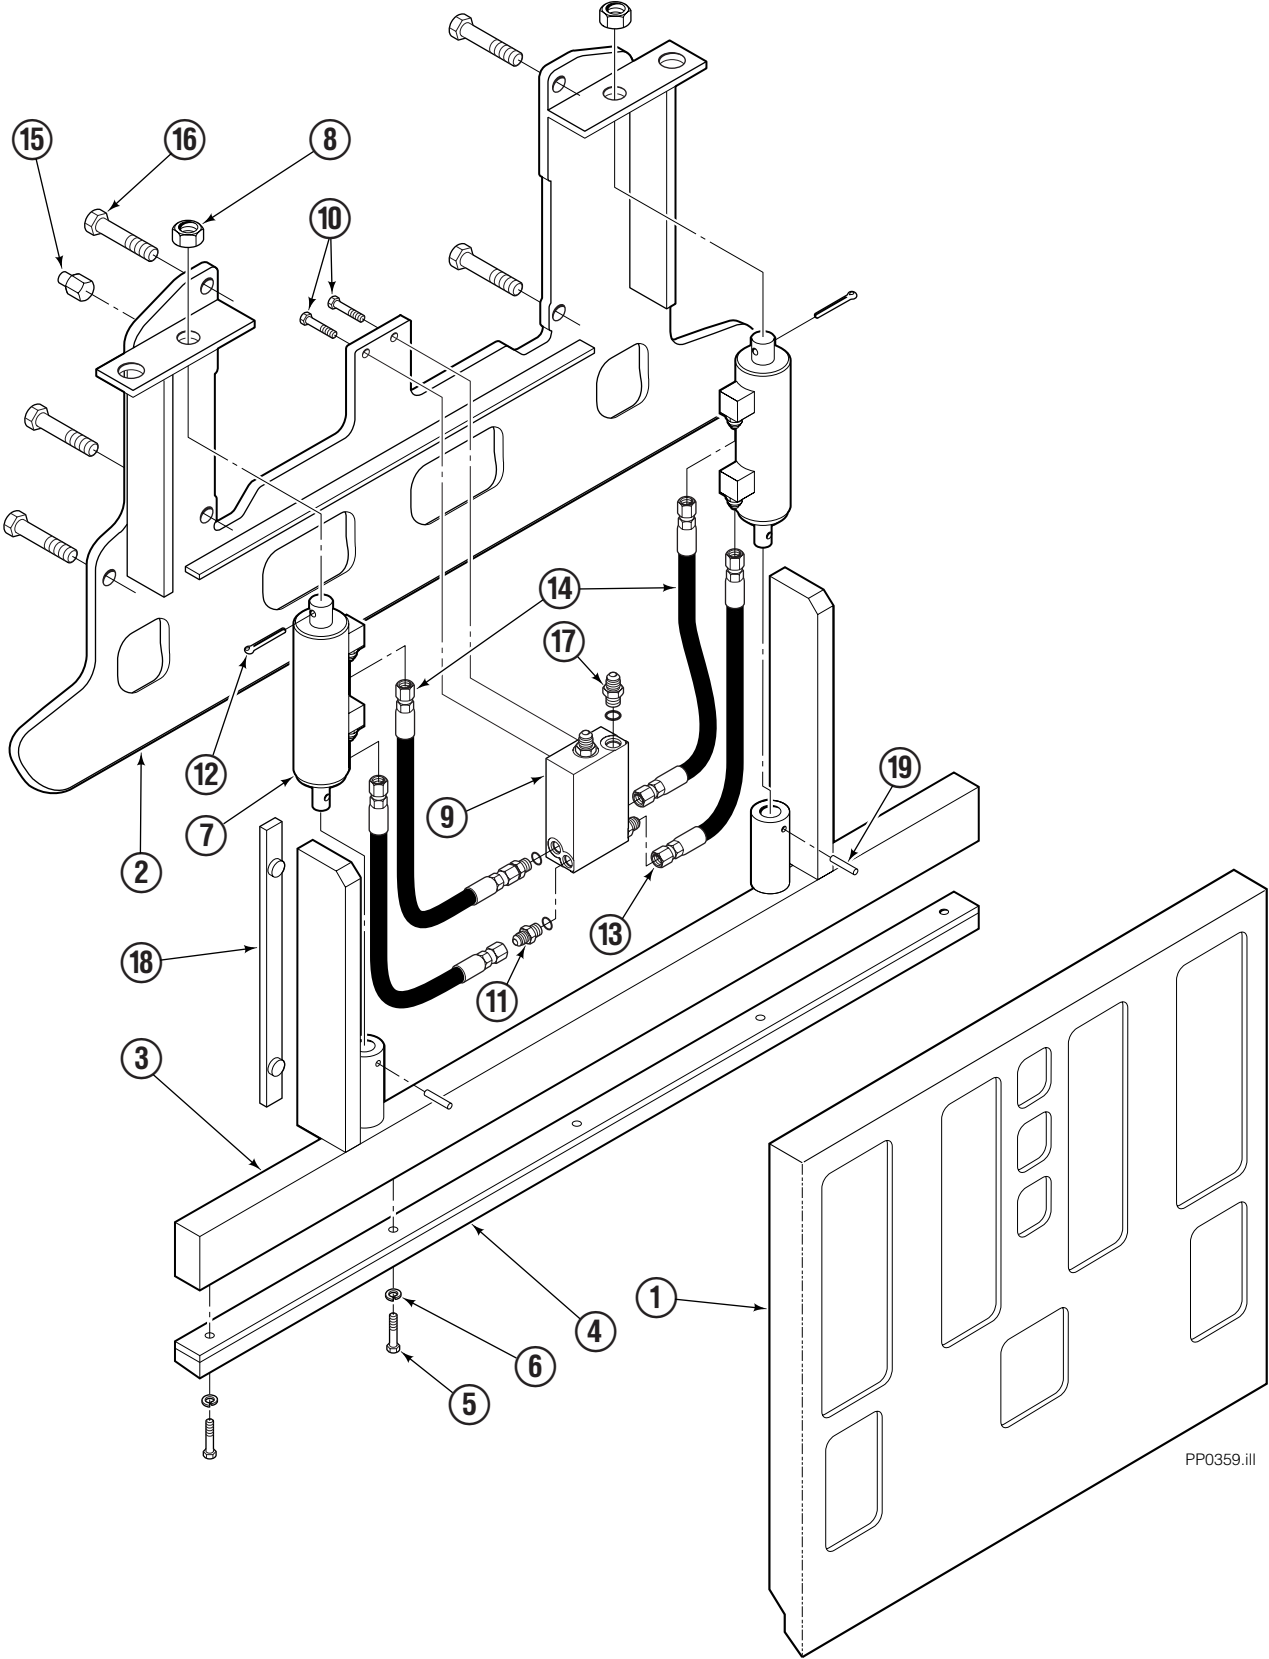

Faceplate Group

PP0359.iii

Faceplate Group

45E			
REF	QTY	PART NO.	DESCRIPTION
		3008461	Faceplate Group
		3008552	Gripper Jaw Assembly
1	1	3008549	Faceplate
2	1	3008553	Gripper Jaw
3	1	206403	Gripper Bar
4	1	672712	Gripper Pad
5	5	787375	Capscrew
6	5	6444	Lockwasher
7	2	3008558	Gripper Cylinder ▲
8	2	220628	Nut
9	1	3008561	Manifold Valve
10	2	787373	Capscrew
11	8	617915	Fitting, 4-4
12	2	6525	Cotter Pin
13	2	3008562	Hose
14	2	3008563	Hose
15	2	3008564	Stop
16	6	779010	Capscrew
17	2	604511	Fitting, 6-6
18	2	686573	Bearing
19	2	200877	Drive Pin

▲ See Gripper Cylinder page for parts breakdown.