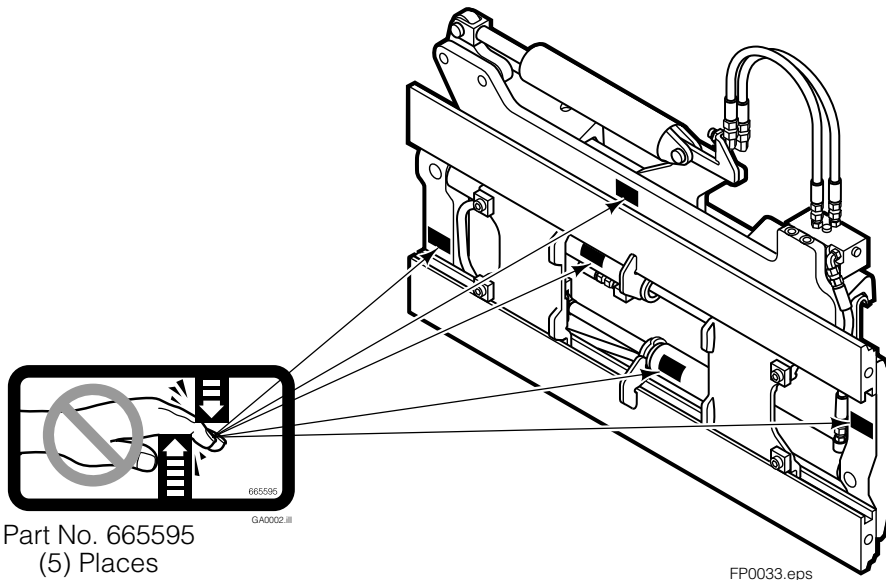

Safety Decals

Part No. 665595
(5) Places

GA0002.ii

FP0033.eps

Mounting Group Non-Sideshifting

100F

REF	QTY	PART NO.	DESCRIPTION	REF	QTY	PART NO.	DESCRIPTION
		8483-13●	Non-Sideshifting Mounting-49" ■	5	4	752903	Capscrew, M16 x 45-8.8
1	1	6106413	Frame-49" ■	6	4	667225	Washer
2	1	8482-3	Anchor Bracket-49" ■	7	4	678990	Nut
3	2	672018	Upper Bearing	8	2	208350	Lower Bearing
4	2	6004779	Lower Hook				