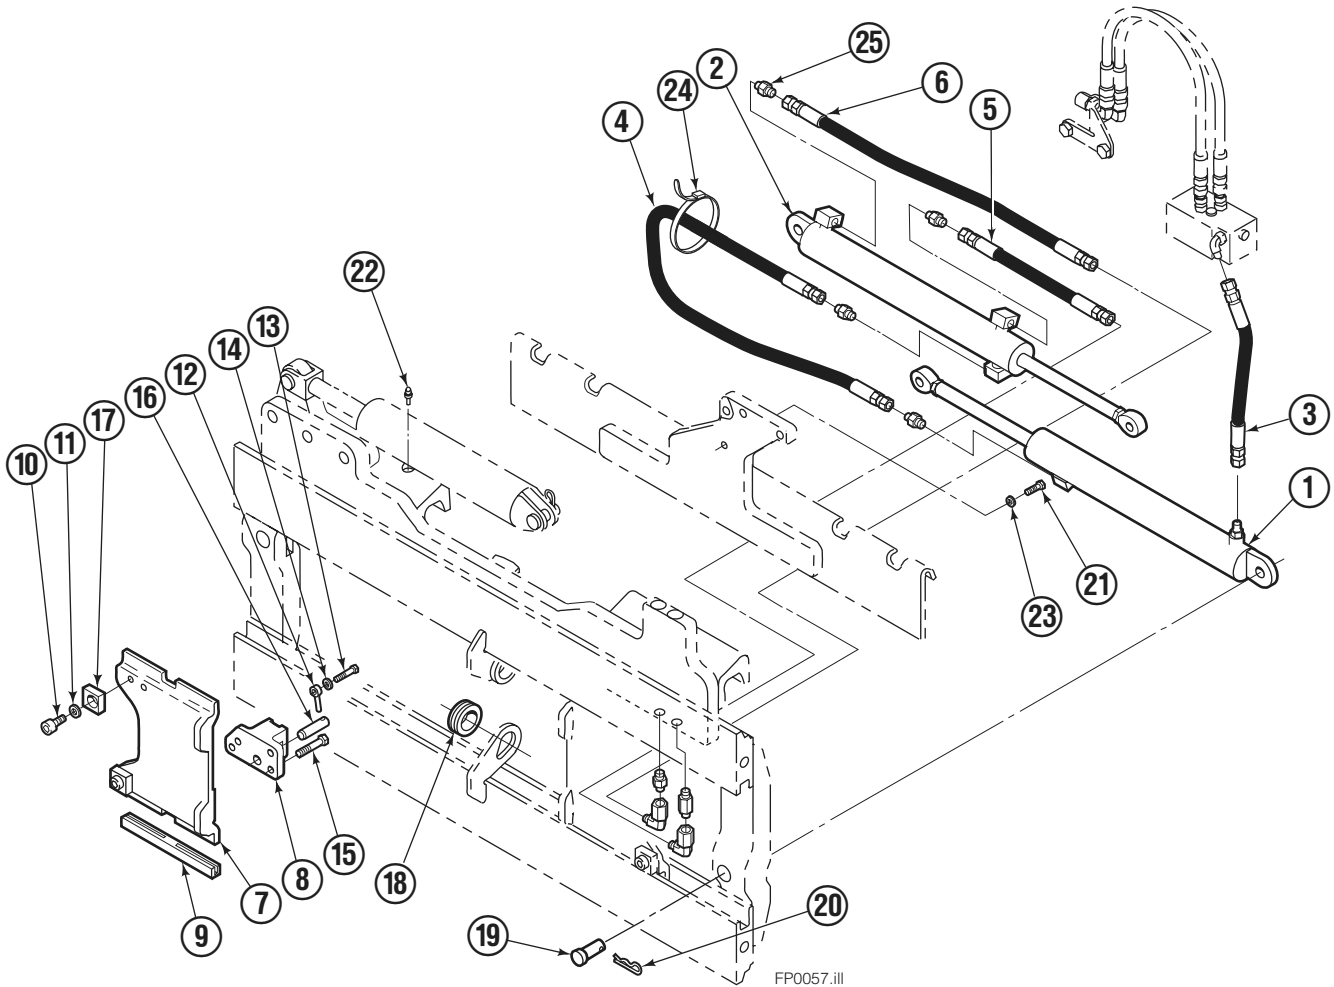

Safety Decals

Part No. 665595
(5) Places

GA0002.ii

FP0033.eps

Mounting Group Non-Sideshifting

100F

REF	QTY	PART NO.	DESCRIPTION	REF	QTY	PART NO.	DESCRIPTION
		8483-13●	Non-Sideshifting Mounting-49" ■	5	4	752903	Capscrew, M16 x 45-8.8
1	1	6106413	Frame-49" ■	6	4	667225	Washer
2	1	8482-3	Anchor Bracket-49" ■	7	4	678990	Nut
3	2	672018	Upper Bearing	8	2	208350	Lower Bearing
4	2	6004779	Lower Hook				

- Carriage width.
- Includes items 2 through 8.

Hydraulic/Fork Group

FP0057.ill

120F

REF	QTY	PART NO.	DESCRIPTION	REF	QTY	PART NO.	DESCRIPTION
		●379209	Hydraulic Group-49" ■	13	2	763169	Capscrew
		□6103938	Fork Group	14	2	680217	Lockwasher
◆1	1	209487	Cylinder Assembly L. H. 49" ■	15	8	684594	Capscrew
▼2	1	209494	Cylinder Assembly R. H. 49" ■	16	2	209308	Pin
3	1	204224	Hose-49" ■	17	4	209306	Block
4	1	209522	Hose-49" ■	18	2	209305	Grommet
5	1	209528	Hose- 49" ■	19	2	661675	Clevis Pin
6	1	209530	Hose-49" ■	20	2	672726	Hairpin Cotter
7	2	6103658	Fork Carrier	21	1	200788	Capscrew
8	2	209280	Lug	22	2	7403	Grease Fitting
9	4	209303	Bearing	23	1	681238	Lockwasher
10	4	768838	Capscrew	24	1	200008	Cable Tie
11	4	678992	Lockwasher	25	5	604511	Fitting, 6-6
12	2	206923	Eyebolt				

- Carriage width.
- ◆ See L.H. Cylinder page for parts breakdown.
- ▼ See R.H. Cylinder for parts breakdown.

- Includes items 1 through 6.
- Includes items 7 through 25.

Left Hand Cylinder

120F			
REF	QTY	PART NO.	DESCRIPTION
		209487	Cylinder Assembly - 49" ■
1	1	564487	Shell - 49" ■
2	1	564494	Rod - 49" ■
3	1	564451	Retainer
4	1	562056	Piston
5	1	564452	Rod End
6	1	5721	Nut
● 7	1	564408	Rod Wiper
● 8	1	564406	Rod Seal
● 9	1	562127	O-Ring
● 10	1	563388	Back-up Ring
● 11	1	563278	O-Ring
● 12	1	564141	Piston Seal
13	1	678019	Piston Nut
14	1	562942	Retaining Ring
15	1	562951	Snap Ring
16	1	---	Spacer
		564453	Service Kit