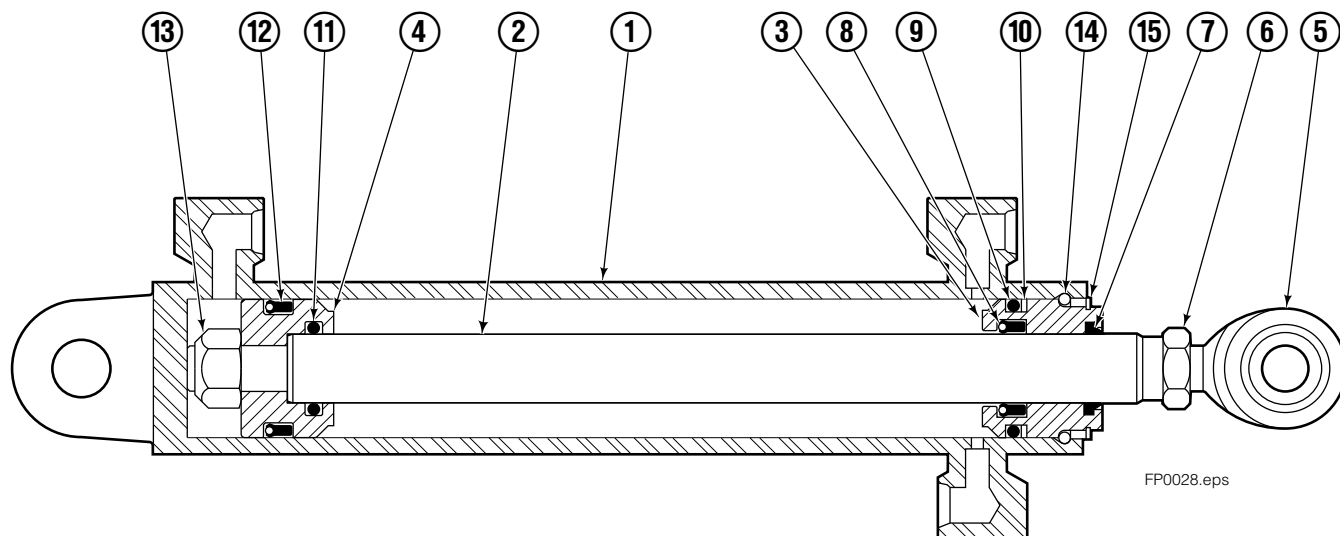

- Carriage width.
- Includes items 2 through 8.

Hydraulic/Fork Group

FP0057.ill

120F

REF	QTY	PART NO.	DESCRIPTION	REF	QTY	PART NO.	DESCRIPTION
		●379209	Hydraulic Group-49" ■	13	2	763169	Capscrew
		□6103938	Fork Group	14	2	680217	Lockwasher
◆1	1	209487	Cylinder Assembly L. H. 49" ■	15	8	684594	Capscrew
▼2	1	209494	Cylinder Assembly R. H. 49" ■	16	2	209308	Pin
3	1	204224	Hose-49" ■	17	4	209306	Block
4	1	209522	Hose-49" ■	18	2	209305	Grommet
5	1	209528	Hose- 49" ■	19	2	661675	Clevis Pin
6	1	209530	Hose-49" ■	20	2	672726	Hairpin Cotter
7	2	6103658	Fork Carrier	21	1	200788	Capscrew
8	2	209280	Lug	22	2	7403	Grease Fitting
9	4	209303	Bearing	23	1	681238	Lockwasher
10	4	768838	Capscrew	24	1	200008	Cable Tie
11	4	678992	Lockwasher	25	5	604511	Fitting, 6-6
12	2	206923	Eyebolt				

- Carriage width.
- ◆ See L.H. Cylinder page for parts breakdown.
- ▼ See R.H. Cylinder for parts breakdown.

- Includes items 1 through 6.
- Includes items 7 through 25.

Left Hand Cylinder

120F			
REF	QTY	PART NO.	DESCRIPTION
		209487	Cylinder Assembly - 49" ■
1	1	564487	Shell - 49" ■
2	1	564494	Rod - 49" ■
3	1	564451	Retainer
4	1	562056	Piston
5	1	564452	Rod End
6	1	5721	Nut
● 7	1	564408	Rod Wiper
● 8	1	564406	Rod Seal
● 9	1	562127	O-Ring
● 10	1	563388	Back-up Ring
● 11	1	563278	O-Ring
● 12	1	564141	Piston Seal
13	1	678019	Piston Nut
14	1	562942	Retaining Ring
15	1	562951	Snap Ring
16	1	---	Spacer
		564453	Service Kit

- Carriage width.
- Included in Service Kit 564453.

Right Hand Cylinder

120F

REF	QTY	PART NO.	DESCRIPTION
		209494	Cylinder Assembly-49" ■
1	1	564501	Shell-49" ■
2	1	564494	Rod-49" ■
3	1	564451	Retainer
4	1	562056	Piston
5	1	564452	Rod End
6	1	5721	Nut
● 7	1	564408	Rod Wiper
● 8	1	564406	Rod Seal
● 9	1	562127	O-Ring
● 10	1	563388	Back-up Ring
● 11	1	563278	O-Ring
● 12	1	564141	Piston Seal
13	1	678019	Piston Nut
14	1	562942	Retaining Ring
15	1	562951	Snap Ring
16	1	---	Spacer
		564453	Service Kit