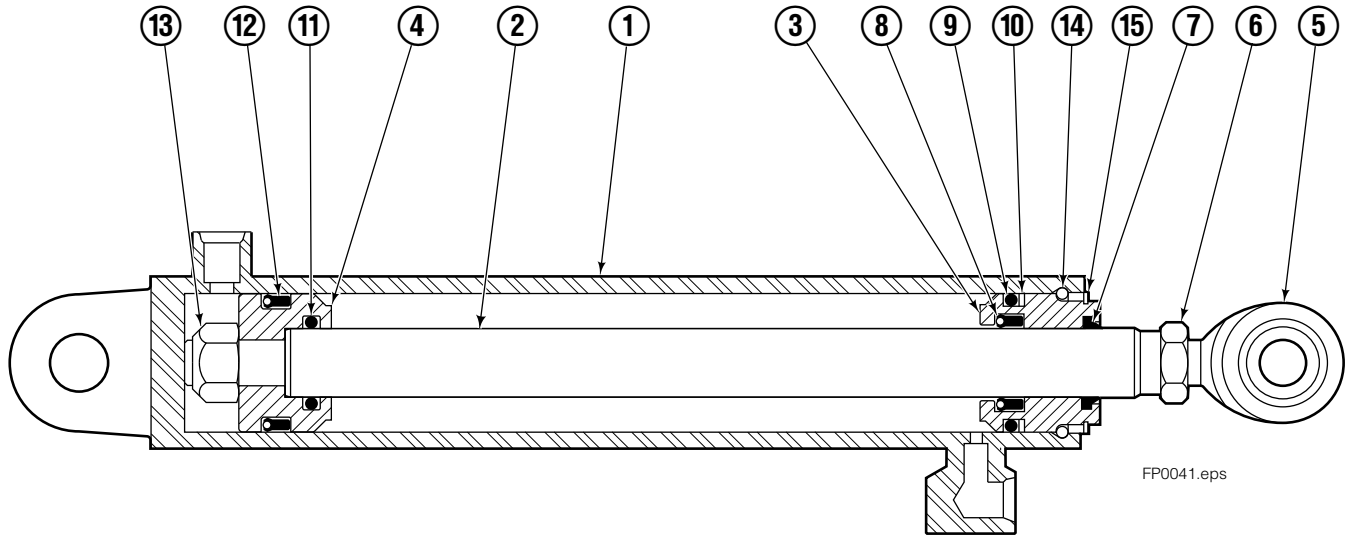

Safety Decals

Part No. 665595
(5) Places

GA0002.ii

FP0033.eps

Mounting Group Non-Sideshifting

100F

REF	QTY	PART NO.	DESCRIPTION	REF	QTY	PART NO.	DESCRIPTION
		8483-13●	Non-Sideshifting Mounting-49" ■	5	4	752903	Capscrew, M16 x 45-8.8
1	1	6106413	Frame-49" ■	6	4	667225	Washer
2	1	8482-3	Anchor Bracket-49" ■	7	4	678990	Nut
3	2	672018	Upper Bearing	8	2	208350	Lower Bearing
4	2	6004779	Lower Hook				

- Carriage width.
- Includes items 2 through 8.

Hydraulic/Fork Group

FP0057.ill

120F

REF	QTY	PART NO.	DESCRIPTION	REF	QTY	PART NO.	DESCRIPTION
		●379209	Hydraulic Group-49" ■	13	2	763169	Capscrew
		□6103938	Fork Group	14	2	680217	Lockwasher
◆1	1	209487	Cylinder Assembly L. H. 49" ■	15	8	684594	Capscrew
▼2	1	209494	Cylinder Assembly R. H. 49" ■	16	2	209308	Pin
3	1	204224	Hose-49" ■	17	4	209306	Block
4	1	209522	Hose-49" ■	18	2	209305	Grommet
5	1	209528	Hose- 49" ■	19	2	661675	Clevis Pin
6	1	209530	Hose-49" ■	20	2	672726	Hairpin Cotter
7	2	6103658	Fork Carrier	21	1	200788	Capscrew
8	2	209280	Lug	22	2	7403	Grease Fitting
9	4	209303	Bearing	23	1	681238	Lockwasher
10	4	768838	Capscrew	24	1	200008	Cable Tie
11	4	678992	Lockwasher	25	5	604511	Fitting, 6-6
12	2	206923	Eyebolt				

- Carriage width.
- ◆ See L.H. Cylinder page for parts breakdown.
- ▼ See R.H. Cylinder for parts breakdown.

- Includes items 1 through 6.
- Includes items 7 through 25.

Left Hand Cylinder

120F			
REF	QTY	PART NO.	DESCRIPTION
		209487	Cylinder Assembly - 49" ■
1	1	564487	Shell - 49" ■
2	1	564494	Rod - 49" ■
3	1	564451	Retainer
4	1	562056	Piston
5	1	564452	Rod End
6	1	5721	Nut
● 7	1	564408	Rod Wiper
● 8	1	564406	Rod Seal
● 9	1	562127	O-Ring
● 10	1	563388	Back-up Ring
● 11	1	563278	O-Ring
● 12	1	564141	Piston Seal
13	1	678019	Piston Nut
14	1	562942	Retaining Ring
15	1	562951	Snap Ring
16	1	---	Spacer
		564453	Service Kit