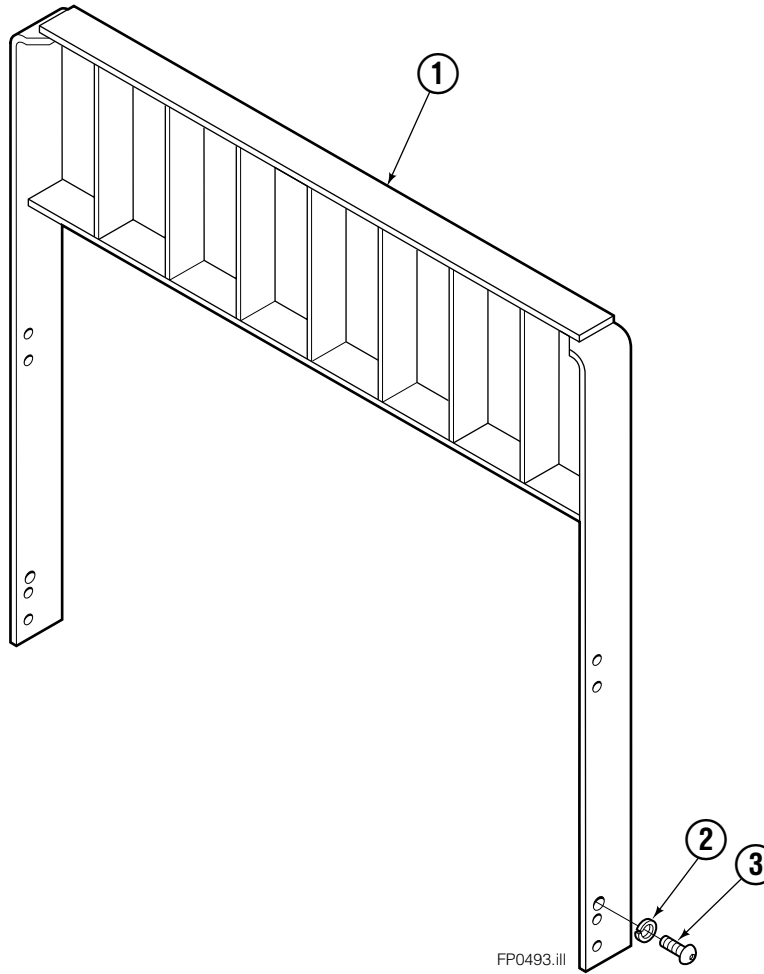

■ Carriage width.

● Included in Service Kit 564453.

Flow Divider Group

FP0035.iii

120F			
REF	QTY	PART NO.	DESCRIPTION
		209504	Flow Divider Group
1	1	209310	Valve ■
2	1	209311	Valve Body
3	1	201527	Cartridge-Combiner
4	2	663694	Fitting, 3
5	2	604511	Fitting, 6-6
6	1	601676	Fitting, 6-6
7	1	679992	Service Kit
8	3	685105	Capscrew
9	3	678993	Lockwasher
10	2	207300	O-Ring
11	1	604511	Fitting, 6-6
12	2	2680	Fitting, 6-6
13	2	604510	Fitting, 6
14	1	605743	Fitting, 6-6

■ Includes items 1 through 7.

Backrest

REF	QTY	PART NO.	DESCRIPTION
1	1	6103744	Backrest-49 x 48 in. ■
2	8	684586	Lockwasher
3	8	200173	Capscrew

■ Width by Height.

Reference: S-28095, Common Parts 6103743.