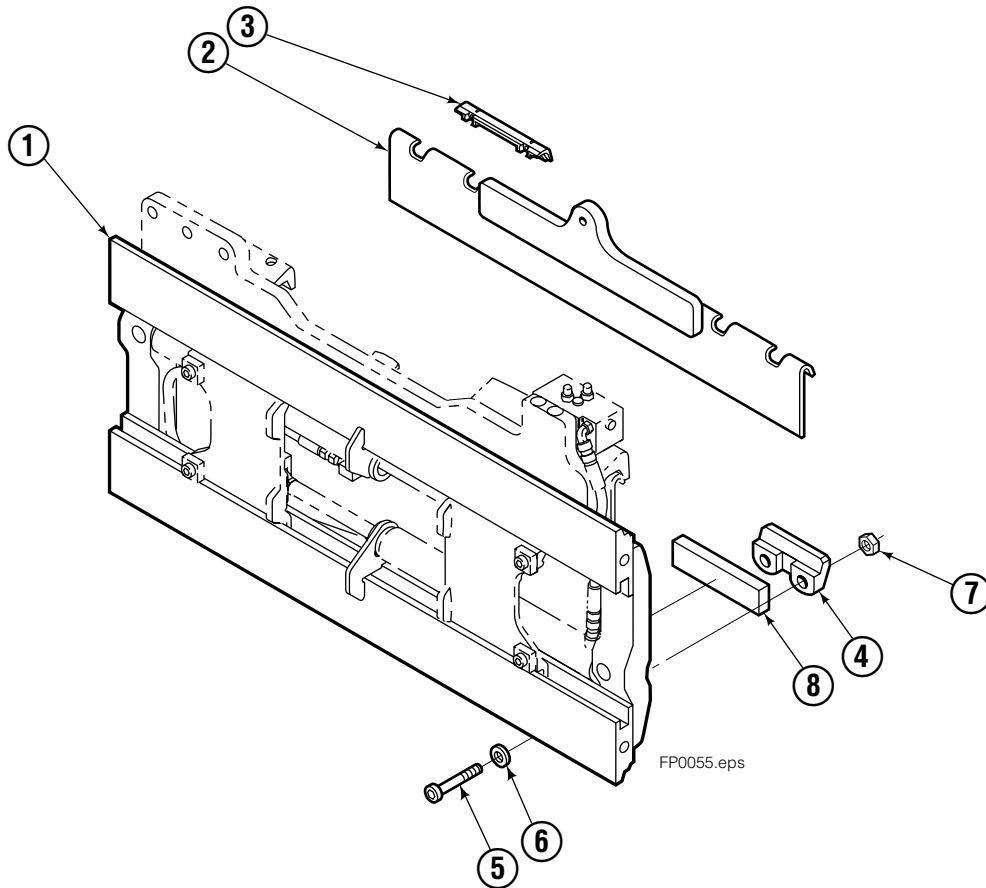

Safety Decals

Part No. 665595
(5) Places

GA0002.ii

FP0033.eps

Mounting Group Non-Sideshifting

100F

REF	QTY	PART NO.	DESCRIPTION	REF	QTY	PART NO.	DESCRIPTION
		8483-13●	Non-Sideshifting Mounting-49" ■	5	4	752903	Capscrew, M16 x 45-8.8
1	1	6106413	Frame-49" ■	6	4	667225	Washer
2	1	8482-3	Anchor Bracket-49" ■	7	4	678990	Nut
3	2	672018	Upper Bearing	8	2	208350	Lower Bearing
4	2	6004779	Lower Hook				

- Carriage width.
- Includes items 2 through 8.

Hydraulic/Fork Group

FP0057.ill

120F

REF	QTY	PART NO.	DESCRIPTION	REF	QTY	PART NO.	DESCRIPTION
		●379209	Hydraulic Group-49" ■	13	2	763169	Capscrew
		□6103938	Fork Group	14	2	680217	Lockwasher
◆1	1	209487	Cylinder Assembly L. H. 49" ■	15	8	684594	Capscrew
▼2	1	209494	Cylinder Assembly R. H. 49" ■	16	2	209308	Pin
3	1	204224	Hose-49" ■	17	4	209306	Block
4	1	209522	Hose-49" ■	18	2	209305	Grommet
5	1	209528	Hose- 49" ■	19	2	661675	Clevis Pin
6	1	209530	Hose-49" ■	20	2	672726	Hairpin Cotter
7	2	6103658	Fork Carrier	21	1	200788	Capscrew
8	2	209280	Lug	22	2	7403	Grease Fitting
9	4	209303	Bearing	23	1	681238	Lockwasher
10	4	768838	Capscrew	24	1	200008	Cable Tie
11	4	678992	Lockwasher	25	5	604511	Fitting, 6-6
12	2	206923	Eyebolt				