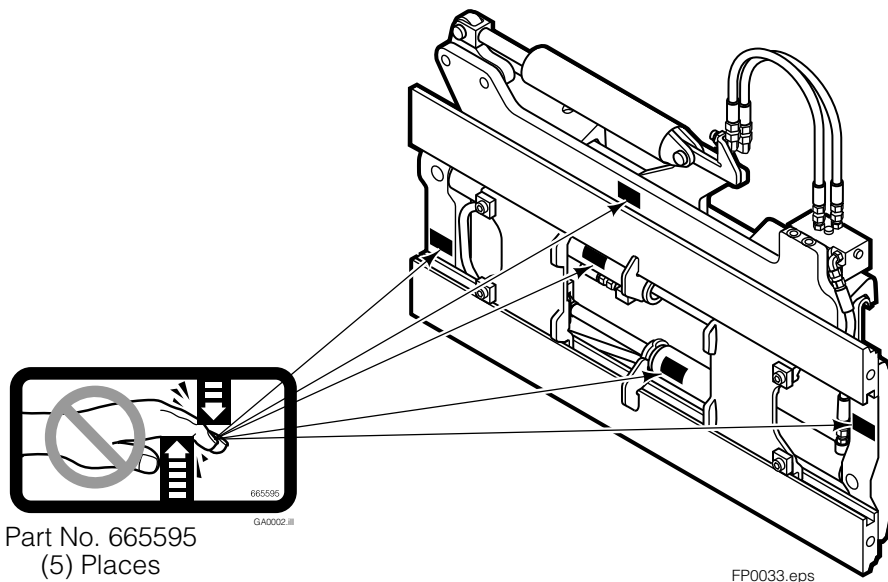

Safety Decals

Mounting Group Sideshifting

100F

REF	QTY	PART NO.	DESCRIPTION	REF	QTY	PART NO.	DESCRIPTION
		377174 ●	Sideshifting Mounting-49" ■	9	2	675957	Lower Hook
1	1	8472-2	Frame-45" ■	10	4	779019	Capscrew, M16x2,0x40-8.8
2	1	209394	Anchor Bracket-49" ■	11	2	675958	Guide
3	2	601676	Fitting, 6-6	12	2	678832	Pin - Quick Release
4	2	209542	Key, M10x8x63	13	1	209309	Lug
5	2	678528	Clevis Pin	14	2	208350	Lower Bearing
6	2	672726	Hairpin Cotter	15	2	672018	Upper Bearing
◆7	1	676649	Cylinder Assembly	16	3	752907	Capscrew, M20x50 Lg-8.8
8	1	675550	Washer (orifice .085)				