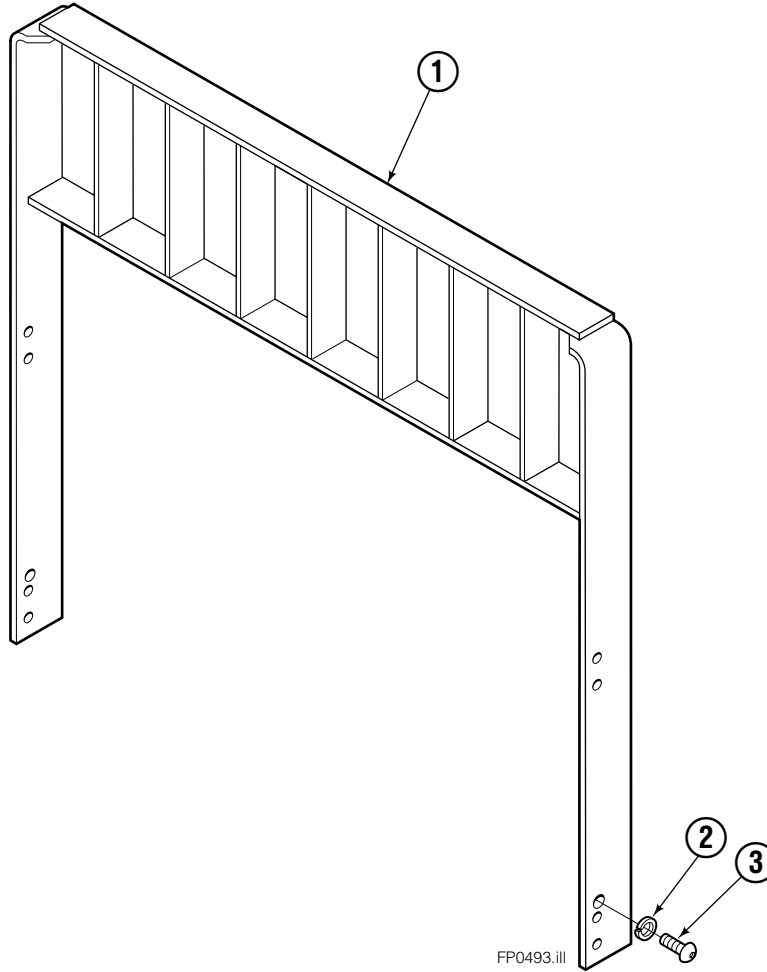

Backrest

REF	QTY	PART NO.	DESCRIPTION
1	1	6105393	Backrest-45 x 48 in. ■
2	8	684586	Lockwasher
3	8	200173	Capscrew

■ Width by Height.

Reference: S-8362, Common Parts 684740.

Do you have questions you need answered right now? Call your nearest Cascade Parts Department.