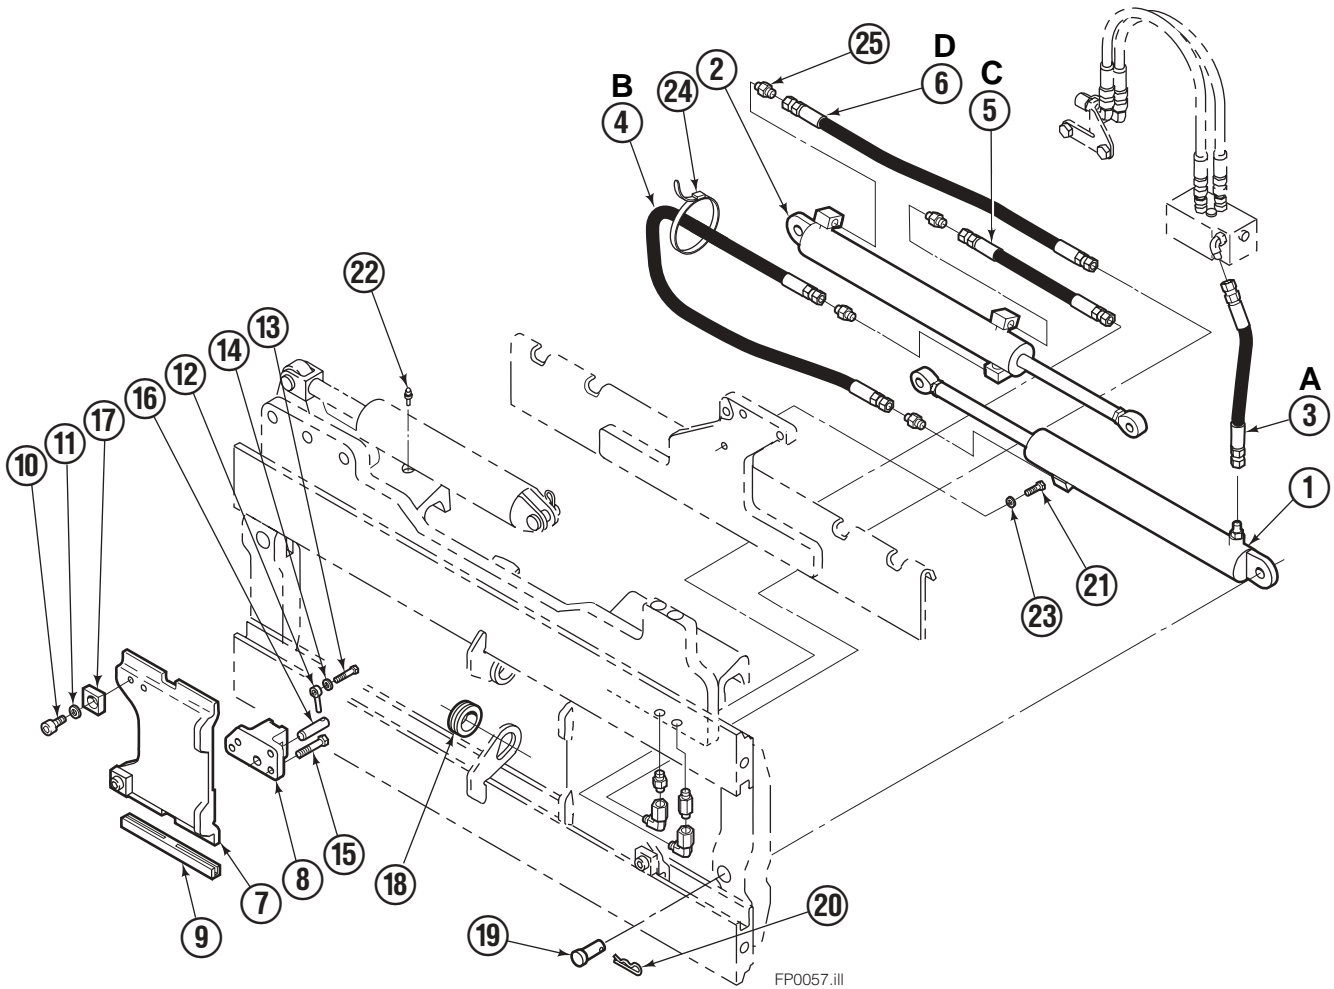

Safety Decals

Mounting Group Sideshifting

100F

REF	QTY	PART NO.	DESCRIPTION	REF	QTY	PART NO.	DESCRIPTION
		377174 ●	Sideshifting Mounting-49" ■	9	2	675957	Lower Hook
1	1	8472-2	Frame-45" ■	10	4	779019	Capscrew, M16x2,0x40-8.8
2	1	209394	Anchor Bracket-49" ■	11	2	675958	Guide
3	2	601676	Fitting, 6-6	12	2	678832	Pin - Quick Release
4	2	209542	Key, M10x8x63	13	1	209309	Lug
5	2	678528	Clevis Pin	14	2	208350	Lower Bearing
6	2	672726	Hairpin Cotter	15	2	672018	Upper Bearing
◆7	1	676649	Cylinder Assembly	16	3	752907	Capscrew, M20x50 Lg-8.8
8	1	675550	Washer (orifice .085)				

- Carriage width.
- Includes items 2 through 16.
- ◆ See Cylinder page for parts breakdown.

Sideshift Cylinder

FP0029.ill

100F			
REF	QTY	PART NO.	DESCRIPTION
		676649	Cylinder Assembly
1	1	553717	Nut
■ 2	1	662456	Seal
3	1	553527	Piston
■ 4	1	636852	Wiper
■ 5	1	649817	Back-up Ring
6	1	675550	Washer (orifice .085)
7	1	676776	Shell
8	1	553530	Rod
■ 9	1	2789	O-Ring
■ 10	1	615132	Back-up Ring
11	1	553528	Retainer
12	1	553688	Retaining Ring
13	1	7211	Snap Ring
■ 14	1	662447	Seal
		553866	Service Kit

■ Included in Service Kit 553866.

Hydraulic/Fork Group

Reference:
BC-106
SK-6042

100F

REF	QTY	PART NO.	DESCRIPTION	REF	QTY	PART NO.	DESCRIPTION
		●6112530	Hydraulic Group ■	13	2	763169	Cap screw
		□209502	Fork Group	14	2	680217	Lockwasher
◆1	1	6112531	Cylinder Assembly L. H. ■	15	8	681370	Cap screw
▼2	1	6112532	Cylinder Assembly R. H. ■	16	2	209308	Pin
3	1	209515	Hose, 18.15 in.	17	4	209306	Block
4	1	209525	Hose, 43.54 in.	18	2	209305	Grommet
5	1	209528	Hose, 15.67 in.	19	2	661675	Clevis Pin
6	1	209530	Hose, 31.80 in.	20	2	672726	Hairpin Cotter
7	2	209391	Fork Carrier	21	1	763022	Cap screw
8	2	209280	Lug	22	2	7403	Grease Fitting
9	4	209303	Bearing	23	1	681238	Lockwasher
10	4	768838	Cap screw	24	1	200008	Cable Tie
11	4	678992	Lockwasher	25	5	604511	Fitting, 6-6
12	2	206923	Eyebolt				