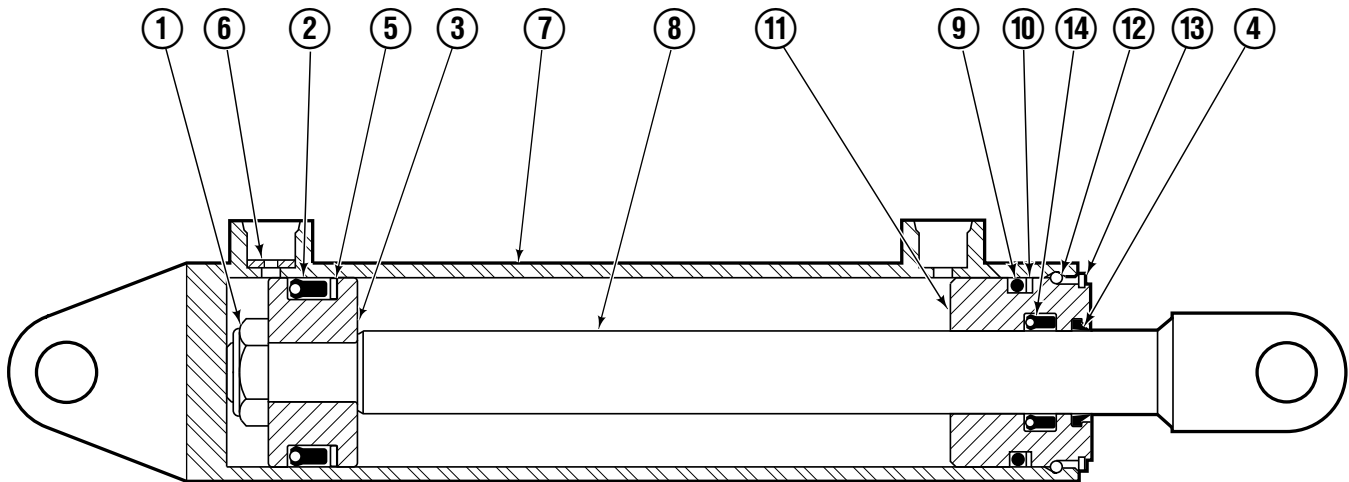

Safety Decals

Mounting Group Sideshifting

100F

REF	QTY	PART NO.	DESCRIPTION	REF	QTY	PART NO.	DESCRIPTION
		377174 ●	Sideshifting Mounting-49" ■	9	2	675957	Lower Hook
1	1	8472-2	Frame-45" ■	10	4	779019	Capscrew, M16x2,0x40-8.8
2	1	209394	Anchor Bracket-49" ■	11	2	675958	Guide
3	2	601676	Fitting, 6-6	12	2	678832	Pin - Quick Release
4	2	209542	Key, M10x8x63	13	1	209309	Lug
5	2	678528	Clevis Pin	14	2	208350	Lower Bearing
6	2	672726	Hairpin Cotter	15	2	672018	Upper Bearing
◆7	1	676649	Cylinder Assembly	16	3	752907	Capscrew, M20x50 Lg-8.8
8	1	675550	Washer (orifice .085)				

- Carriage width.
- Includes items 2 through 16.
- ◆ See Cylinder page for parts breakdown.

Sideshift Cylinder

FP0029.ill

100F			
REF	QTY	PART NO.	DESCRIPTION
		676649	Cylinder Assembly
1	1	553717	Nut
■ 2	1	662456	Seal
3	1	553527	Piston
■ 4	1	636852	Wiper
■ 5	1	649817	Back-up Ring
6	1	675550	Washer (orifice .085)
7	1	676776	Shell
8	1	553530	Rod
■ 9	1	2789	O-Ring
■ 10	1	615132	Back-up Ring
11	1	553528	Retainer
12	1	553688	Retaining Ring
13	1	7211	Snap Ring
■ 14	1	662447	Seal
		553866	Service Kit