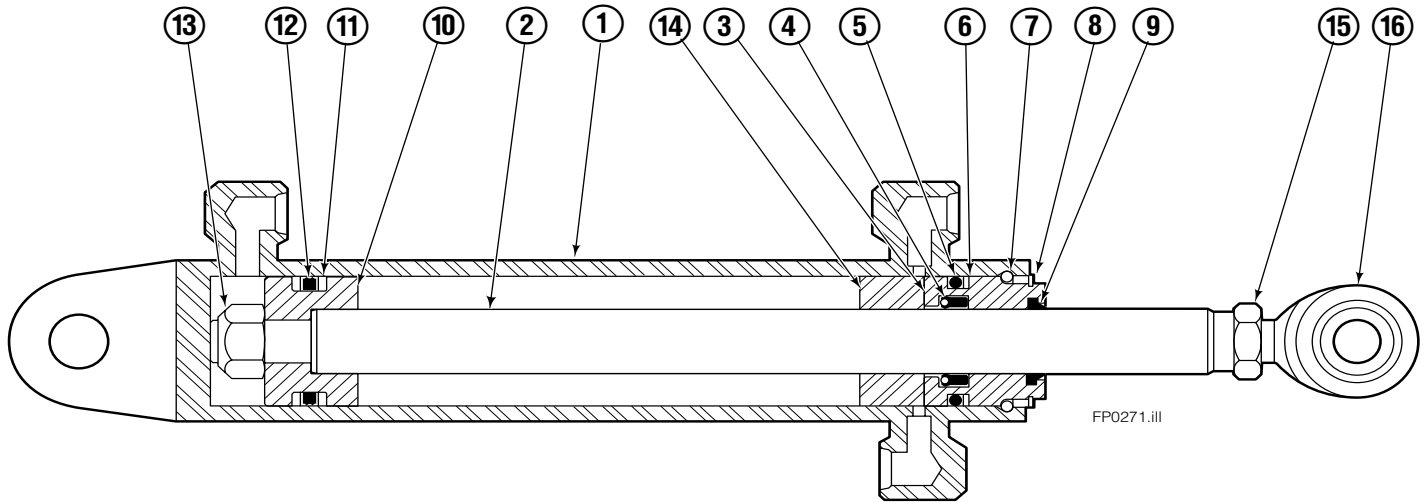

■ Included in Service Kit 553866.

Hydraulic/Fork Group

Reference:
BC-106
SK-6042

100F

REF	QTY	PART NO.	DESCRIPTION	REF	QTY	PART NO.	DESCRIPTION
		●6112530	Hydraulic Group ■	13	2	763169	Cap screw
		□209502	Fork Group	14	2	680217	Lockwasher
◆1	1	6112531	Cylinder Assembly L. H. ■	15	8	681370	Cap screw
▼2	1	6112532	Cylinder Assembly R. H. ■	16	2	209308	Pin
3	1	209515	Hose, 18.15 in.	17	4	209306	Block
4	1	209525	Hose, 43.54 in.	18	2	209305	Grommet
5	1	209528	Hose, 15.67 in.	19	2	661675	Clevis Pin
6	1	209530	Hose, 31.80 in.	20	2	672726	Hairpin Cotter
7	2	209391	Fork Carrier	21	1	763022	Cap screw
8	2	209280	Lug	22	2	7403	Grease Fitting
9	4	209303	Bearing	23	1	681238	Lockwasher
10	4	768838	Cap screw	24	1	200008	Cable Tie
11	4	678992	Lockwasher	25	5	604511	Fitting, 6-6
12	2	206923	Eyebolt				

- Carriage width.
- ◆ See L.H. Cylinder page for parts breakdown.
- ▼ See R.H. Cylinder page for parts breakdown.

- Includes items 1 through 6.
- Includes items 7 through 25.

Left Hand Cylinder

100F

REF	QTY	PART NO.	DESCRIPTION
		6112531	Cylinder Assembly
1	1	6105389	Shell
2	1	6105391	Rod
3	1	564451	Retainer
4	1	564406	● Rod Seal
5	1	562127	● O-Ring
6	1	563388	● Back-up Ring
7	1	562942	Retaining Ring
8	1	562951	Snap Ring
9	1	564408	● Rod Wiper
10	1	562056	Piston
11	2	563278	● Nylon Ring
12	1	564141	● Piston Seal
13	1	678019	Piston Nut
14	1	—	Spacer
15	1	5721	Nut
16	1	564452	Rod End
		564453	Service Kit

● Included in Service Kit 564453.
Reference: S-6142, S-6147.

Right Hand Cylinder

100F			
REF	QTY	PART NO.	DESCRIPTION
		6112532	Cylinder Assembly
1	1	6105390	Shell
2	1	6105391	Rod
3	1	564451	Retainer
4	1	564406	● Rod Seal
5	1	562127	● O-Ring
6	1	563388	● Back-up Ring
7	1	562942	Retaining Ring
8	1	562951	Snap Ring
9	1	564408	● Rod Wiper
10	1	562056	Piston
11	2	563278	● Nylon Ring
12	1	564141	● Piston Seal
13	1	678019	Piston Nut
14	1	—	Spacer
15	1	5721	Nut
16	1	564452	Rod End
		564453	Service Kit