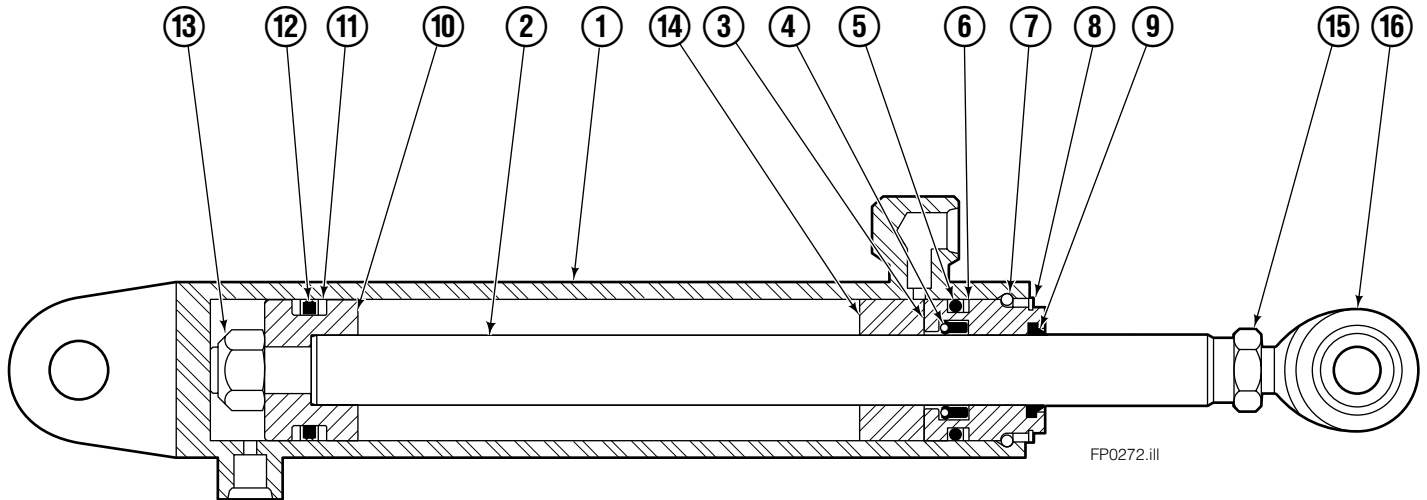

Safety Decals

Mounting Group Sideshifting

100F

REF	QTY	PART NO.	DESCRIPTION	REF	QTY	PART NO.	DESCRIPTION
		377174 ●	Sideshifting Mounting-49" ■	9	2	675957	Lower Hook
1	1	8472-2	Frame-45" ■	10	4	779019	Capscrew, M16x2,0x40-8.8
2	1	209394	Anchor Bracket-49" ■	11	2	675958	Guide
3	2	601676	Fitting, 6-6	12	2	678832	Pin - Quick Release
4	2	209542	Key, M10x8x63	13	1	209309	Lug
5	2	678528	Clevis Pin	14	2	208350	Lower Bearing
6	2	672726	Hairpin Cotter	15	2	672018	Upper Bearing
◆7	1	676649	Cylinder Assembly	16	3	752907	Capscrew, M20x50 Lg-8.8
8	1	675550	Washer (orifice .085)				

■ Included in Service Kit 553866.

Hydraulic/Fork Group

Reference:
BC-106
SK-6042

100F

REF	QTY	PART NO.	DESCRIPTION	REF	QTY	PART NO.	DESCRIPTION
		●6112530	Hydraulic Group ■	13	2	763169	Cap screw
		□209502	Fork Group	14	2	680217	Lockwasher
◆1	1	6112531	Cylinder Assembly L. H. ■	15	8	681370	Cap screw
▼2	1	6112532	Cylinder Assembly R. H. ■	16	2	209308	Pin
3	1	209515	Hose, 18.15 in.	17	4	209306	Block
4	1	209525	Hose, 43.54 in.	18	2	209305	Grommet
5	1	209528	Hose, 15.67 in.	19	2	661675	Clevis Pin
6	1	209530	Hose, 31.80 in.	20	2	672726	Hairpin Cotter
7	2	209391	Fork Carrier	21	1	763022	Cap screw
8	2	209280	Lug	22	2	7403	Grease Fitting
9	4	209303	Bearing	23	1	681238	Lockwasher
10	4	768838	Cap screw	24	1	200008	Cable Tie
11	4	678992	Lockwasher	25	5	604511	Fitting, 6-6
12	2	206923	Eyebolt				

- Carriage width.
- ◆ See L.H. Cylinder page for parts breakdown.
- ▼ See R.H. Cylinder page for parts breakdown.

- Includes items 1 through 6.
- Includes items 7 through 25.

Left Hand Cylinder

100F

REF	QTY	PART NO.	DESCRIPTION
		6112531	Cylinder Assembly
1	1	6105389	Shell
2	1	6105391	Rod
3	1	564451	Retainer
4	1	564406	● Rod Seal
5	1	562127	● O-Ring
6	1	563388	● Back-up Ring
7	1	562942	Retaining Ring
8	1	562951	Snap Ring
9	1	564408	● Rod Wiper
10	1	562056	Piston
11	2	563278	● Nylon Ring
12	1	564141	● Piston Seal
13	1	678019	Piston Nut
14	1	—	Spacer
15	1	5721	Nut
16	1	564452	Rod End
		564453	Service Kit