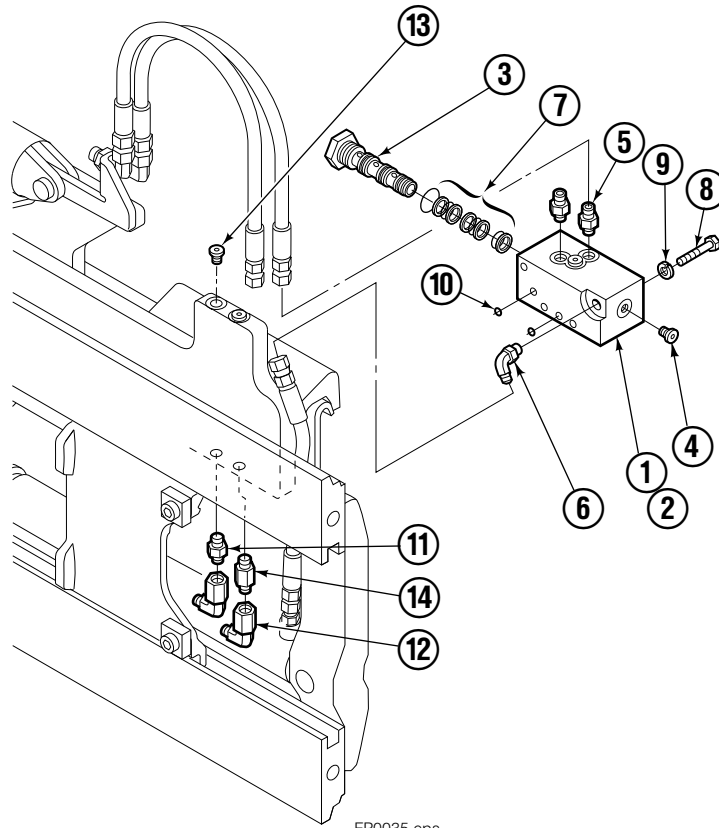

- Carriage width.
- ◆ See L.H. Cylinder page for parts breakdown.
- ▼ See R.H. Cylinder page for parts breakdown.

- Includes items 1 through 6.
- Includes items 7 through 25.

Left Hand Cylinder

100F

REF	QTY	PART NO.	DESCRIPTION
		6112531	Cylinder Assembly
1	1	6105389	Shell
2	1	6105391	Rod
3	1	564451	Retainer
4	1	564406	● Rod Seal
5	1	562127	● O-Ring
6	1	563388	● Back-up Ring
7	1	562942	Retaining Ring
8	1	562951	Snap Ring
9	1	564408	● Rod Wiper
10	1	562056	Piston
11	2	563278	● Nylon Ring
12	1	564141	● Piston Seal
13	1	678019	Piston Nut
14	1	—	Spacer
15	1	5721	Nut
16	1	564452	Rod End
		564453	Service Kit

● Included in Service Kit 564453.
Reference: S-6142, S-6147.

Right Hand Cylinder

100F			
REF	QTY	PART NO.	DESCRIPTION
		6112532	Cylinder Assembly
1	1	6105390	Shell
2	1	6105391	Rod
3	1	564451	Retainer
4	1	564406	● Rod Seal
5	1	562127	● O-Ring
6	1	563388	● Back-up Ring
7	1	562942	Retaining Ring
8	1	562951	Snap Ring
9	1	564408	● Rod Wiper
10	1	562056	Piston
11	2	563278	● Nylon Ring
12	1	564141	● Piston Seal
13	1	678019	Piston Nut
14	1	—	Spacer
15	1	5721	Nut
16	1	564452	Rod End
		564453	Service Kit

● Included in Service Kit 564453.

Reference: S-6142, S-6148.

Flow Divider Group

100F			
REF	QTY	PART NO.	DESCRIPTION
		209504	Flow Divider Group
1	1	■ 209310	Valve
2	1	209311	Valve Body
3	1	201527	Cartridge-Combiner
4	2	663694	Fitting, 3
5	2	604511	Fitting, 6-6
6	1	601676	Fitting, 6-6
7	1	679992	Service Kit
8	3	685105	Capscrew
9	3	678993	Lockwasher
10	2	207300	O-Ring
11	1	604511	Fitting, 6-6
12	2	2680	Fitting, 6-6
13	2	604510	Fitting, 6
14	1	605743	Fitting, 6-6

Backrest

REF	QTY	PART NO.	DESCRIPTION
1	1	6105393	Backrest-45 x 48 in. ■
2	8	684586	Lockwasher
3	8	200173	Capscrew

■ Width by Height.

Reference: S-8362, Common Parts 684740.

Do you have questions you need answered right now? Call your nearest Cascade Parts Department.