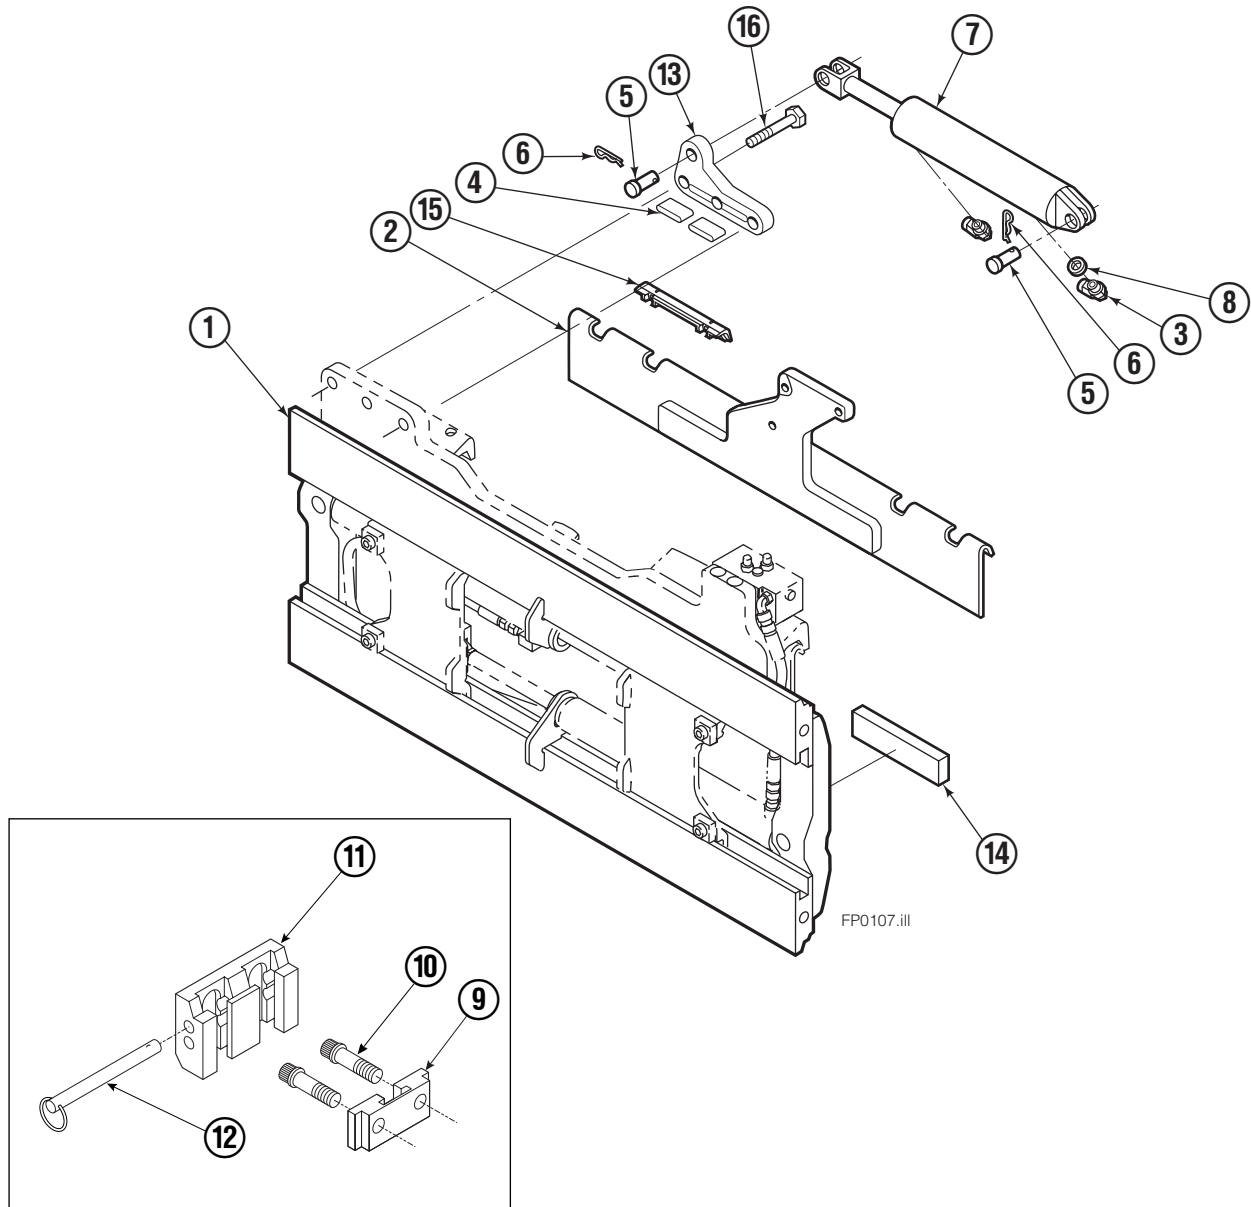

Safety Decals

Mounting Group Sideshifting

100F

REF	QTY	PART NO.	DESCRIPTION	REF	QTY	PART NO.	DESCRIPTION
		377174 ●	Sideshifting Mounting-49" ■	9	2	675957	Lower Hook
1	1	8472-2	Frame-45" ■	10	4	779019	Capscrew, M16x2,0x40-8.8
2	1	209394	Anchor Bracket-49" ■	11	2	675958	Guide
3	2	601676	Fitting, 6-6	12	2	678832	Pin - Quick Release
4	2	209542	Key, M10x8x63	13	1	209309	Lug
5	2	678528	Clevis Pin	14	2	208350	Lower Bearing
6	2	672726	Hairpin Cotter	15	2	672018	Upper Bearing
◆7	1	676649	Cylinder Assembly	16	3	752907	Capscrew, M20x50 Lg-8.8
8	1	675550	Washer (orifice .085)				

- Carriage width.
- Includes items 2 through 16.
- ◆ See Cylinder page for parts breakdown.

Sideshift Cylinder

FP0029.ill

100F			
REF	QTY	PART NO.	DESCRIPTION
		676649	Cylinder Assembly
1	1	553717	Nut
■ 2	1	662456	Seal
3	1	553527	Piston
■ 4	1	636852	Wiper
■ 5	1	649817	Back-up Ring
6	1	675550	Washer (orifice .085)
7	1	676776	Shell
8	1	553530	Rod
■ 9	1	2789	O-Ring
■ 10	1	615132	Back-up Ring
11	1	553528	Retainer
12	1	553688	Retaining Ring
13	1	7211	Snap Ring
■ 14	1	662447	Seal
		553866	Service Kit