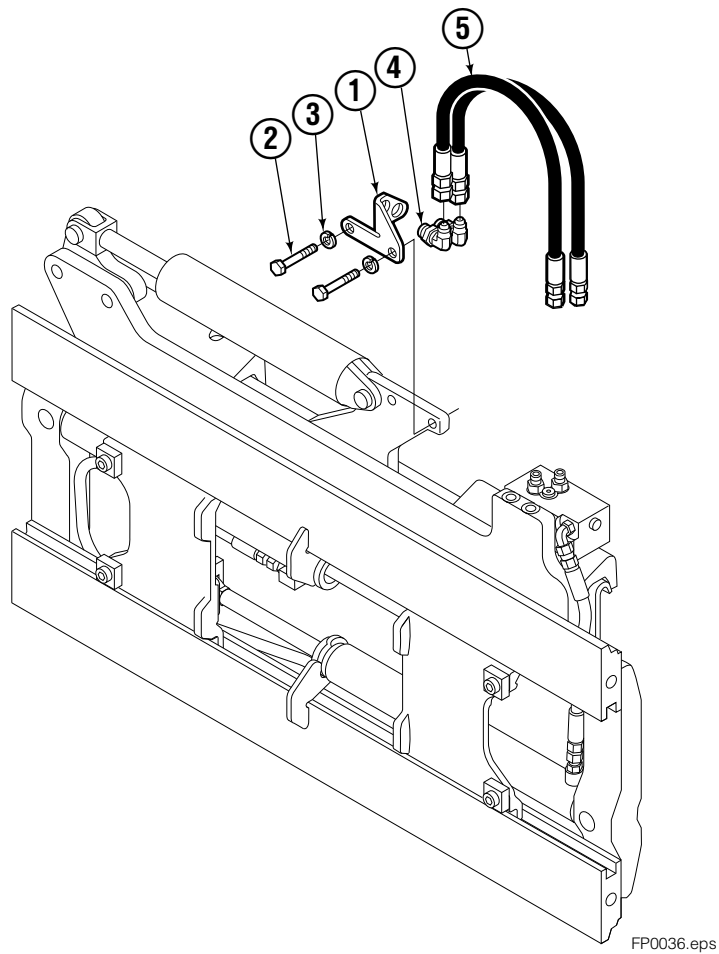

● Included in Service Kit 564453.
Reference: S-6142, S-6147.

Right Hand Cylinder

100F			
REF	QTY	PART NO.	DESCRIPTION
		6112532	Cylinder Assembly
1	1	6105390	Shell
2	1	6105391	Rod
3	1	564451	Retainer
4	1	564406	● Rod Seal
5	1	562127	● O-Ring
6	1	563388	● Back-up Ring
7	1	562942	Retaining Ring
8	1	562951	Snap Ring
9	1	564408	● Rod Wiper
10	1	562056	Piston
11	2	563278	● Nylon Ring
12	1	564141	● Piston Seal
13	1	678019	Piston Nut
14	1	—	Spacer
15	1	5721	Nut
16	1	564452	Rod End
		564453	Service Kit

● Included in Service Kit 564453.

Reference: S-6142, S-6148.

Flow Divider Group

100F			
REF	QTY	PART NO.	DESCRIPTION
		209504	Flow Divider Group
1	1	■ 209310	Valve
2	1	209311	Valve Body
3	1	201527	Cartridge-Combiner
4	2	663694	Fitting, 3
5	2	604511	Fitting, 6-6
6	1	601676	Fitting, 6-6
7	1	679992	Service Kit
8	3	685105	Capscrew
9	3	678993	Lockwasher
10	2	207300	O-Ring
11	1	604511	Fitting, 6-6
12	2	2680	Fitting, 6-6
13	2	604510	Fitting, 6
14	1	605743	Fitting, 6-6

■ Includes items 1 through 7.

Standard Installation Group

100F			
REF	QTY	PART NO.	DESCRIPTION
		209506	Installation Group
1	1	207314	Bracket
2	2	762899	Cap screw, M10X20-8.8
3	2	681238	Lockwasher
4	2	2453	Fitting, 8-8
5	2	207425	Hose

Backrest

REF	QTY	PART NO.	DESCRIPTION
1	1	6105393	Backrest-45 x 48 in. ■
2	8	684586	Lockwasher
3	8	200173	Capscrew

■ Width by Height.

Reference: S-8362, Common Parts 684740.

Do you have questions you need answered right now? Call your nearest Cascade Parts Department.