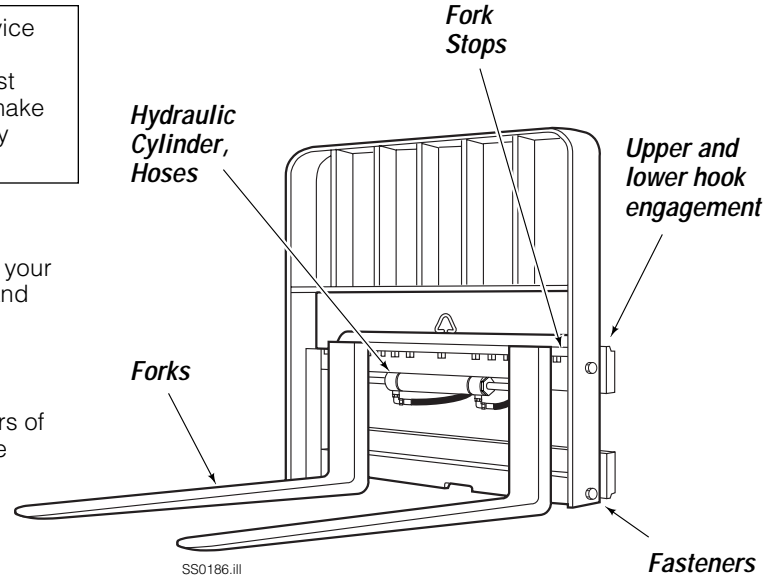

INSPECTION & MAINTENANCE

WARNING: After completing any service procedure, always test the sideshifter through five complete cycles. First test with no load, then test with a load to make sure the attachment operates correctly before returning it to the job.

Daily

Check items shown each day. Report problems to your supervisor. See Service Manual for maintenance and repair procedures.

100-Hour

Every time the lift truck is serviced or every 100 hours of truck operation, whichever comes first, complete the following maintenance procedures:

- Check for loose or missing bolts, worn or damaged hoses, hydraulic leaks, and damaged or missing fork stops.
- Inspect clearance between sideshifter lower hooks and truck lower carriage bar (Refer to Step 4, Installation). Tighten lower hook capscrews to 120 ft.-lbs (165 Nm).

500-Hour

After each 500 hours of truck operation, in addition to the 100-hour maintenance, perform the following procedures:

- Tighten backrest capscrews (Cascade) to 145 ft.-lbs. (195 Nm).
- Apply general-purpose lithium-based chassis grease to Sideshifter upper and lower bearings.

1000-Hour

After each 1000 hours of truck operation, in addition to the 100 and 500-hour maintenance, perform the following procedures:

- Inspect upper and lower bearings for wear. If any bearing is worn to less than 3/32 in. (2.5 mm) thickness, replace the entire bearing set. See Service Manual for replacement procedure.
- Inspect forks for wear (Use Cascade fork bar wear gauge 209560 and fork wear calipers 686093).

PARTS

Product Identification – This Section shows replacement parts for F-Series Sideshifters. The product model number and serial number are stamped on the back surface of the LH vertical bar (driver's view), and must be provided when ordering replacement parts. The cylinder/anchor bracket assembly part number is stamped on the front surface RH end of the anchor bracket (driver's view).

WARNING: For the safety of yourself and others, DO NOT install the parts shown in this Manual unless you have thoroughly reviewed the appropriate Service Manual.