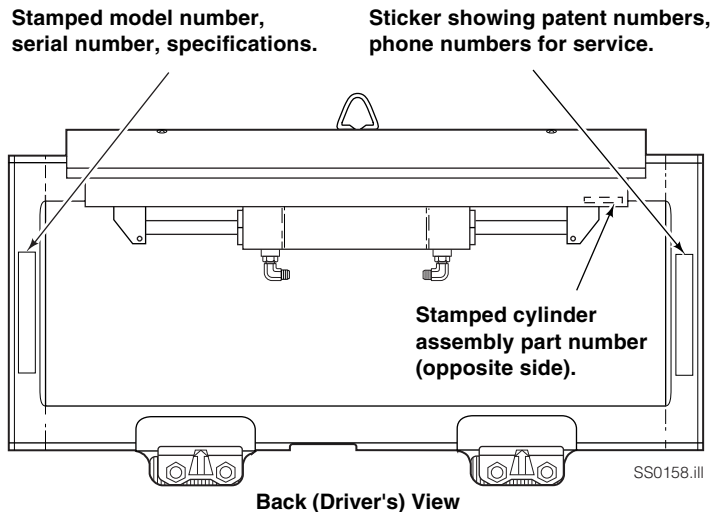

Back (Driver's View)