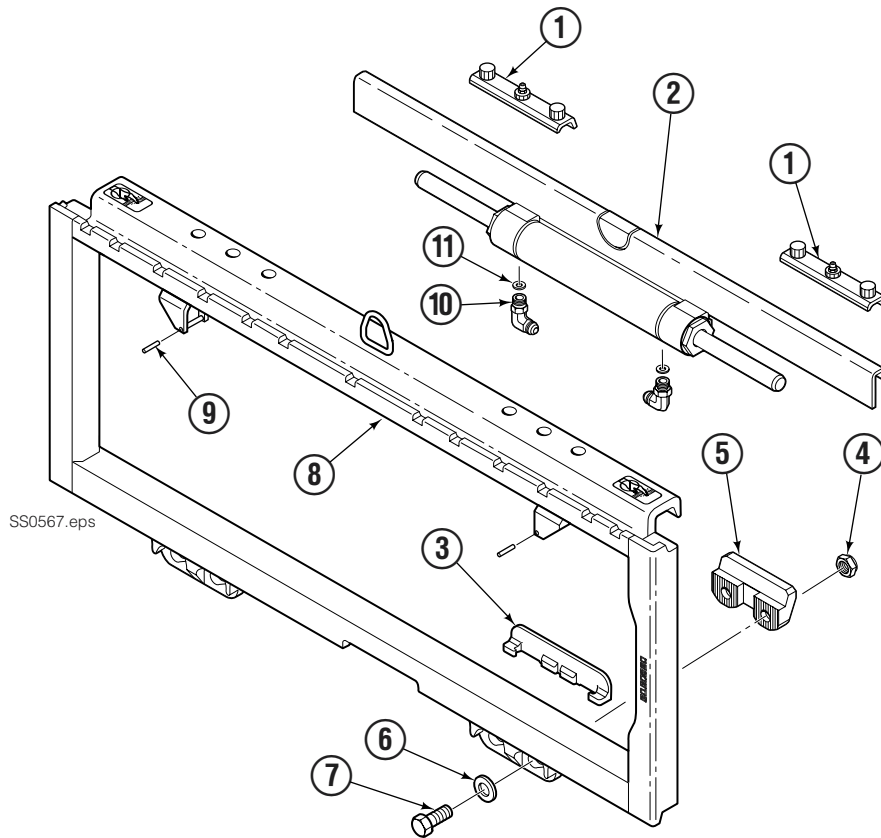

PARTS

Product Identification – This Section shows replacement parts for F-Series Sideshifters. The product model number and serial number are stamped on the back surface of the LH vertical bar (driver's view), and must be provided when ordering replacement parts. The cylinder/anchor bracket assembly part number is stamped on the front surface RH end of the anchor bracket (driver's view).

WARNING: For the safety of yourself and others, DO NOT install the parts shown in this Manual unless you have thoroughly reviewed the appropriate Service Manual.

Back (Driver's View)

Sideshift Group

55F

REF	QTY	PART NO.	DESCRIPTION	REF	QTY	PART NO.	DESCRIPTION
1	2	228782	Upper Bearing	7	4	639121	◆ Capscrew, 5/8NC x 1.50 (or)
2	1	6025684	Cylinder ▲	7	4	752903	◆ Capscrew, M16 x 45
3	2	6000719	Lower Bearing	8	1	6026243	Frame ●
4	4	553857	◆ Nut, 5/8NC (or)	9	2	7890	Roll Pin
4	4	781534	◆ Nut, M16	10	2	601676	■ Fitting, 6-6
5	2	204186	◆ Lower Hook	11	2	221733	Restrictor Washer
6	4	667225	◆ Washer				