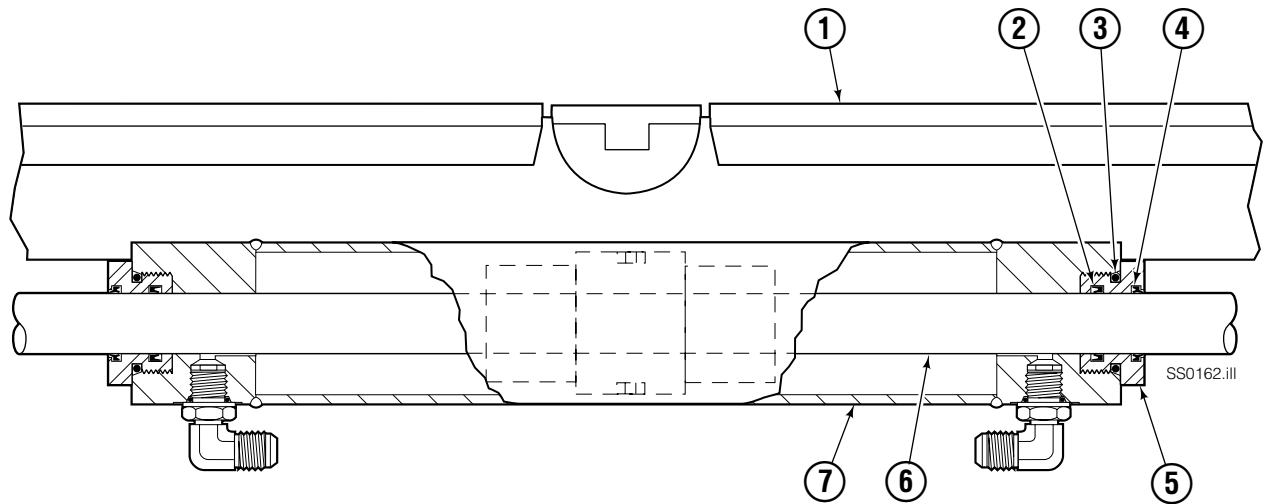

Cylinder

55F			
REF	QTY	PART NO.	DESCRIPTION
1	1	6025685	Cylinder Assembly
2	2	562132	● Rod Seal
3	2	415866	● O-Ring, 70 Duro
4	2	562131	● Rod Wiper Seal
5	2	218324	Retainer/Seal Carrier
6	-	■	Rod/Piston Assembly
7	-	■	Cylinder Shell
		219868	Rod Seal Service Kit

● Included in Service Kit 219868.

■ Not serviceable, order new Cylinder Assembly.

Reference: S-21006.