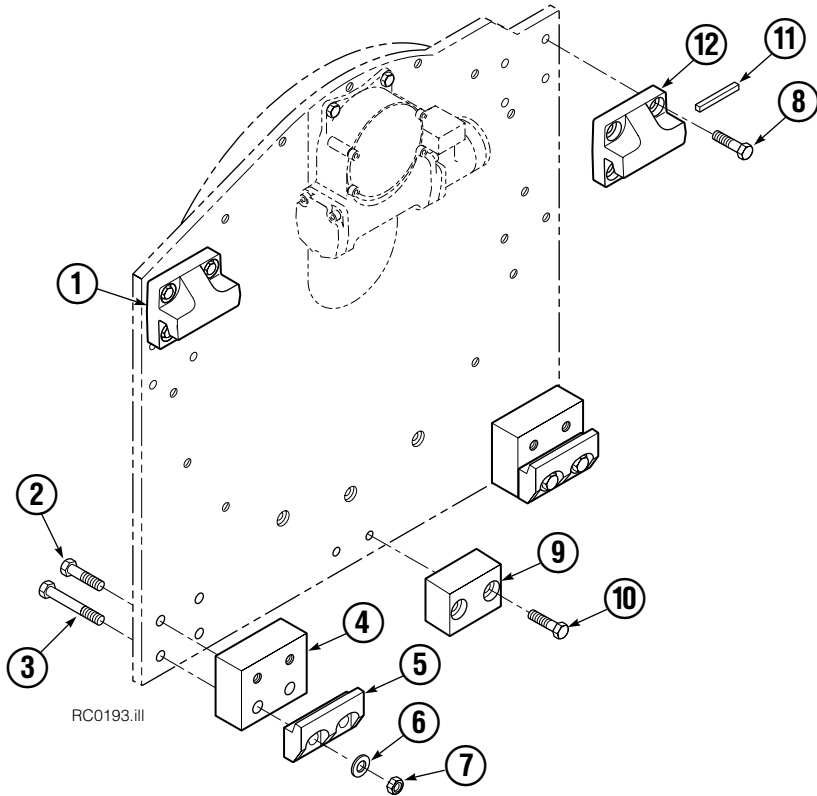

Bolt-On Mounting Group

Class II, 0°			
REF	QTY	PART NO.	DESCRIPTION
		680630	Mounting Group
1	1	670523	Upper Hook – LH
2	4	3709	Capscrew, 5/8 NC x 1.50
3	4	674261	Capscrew, 5/8 NC x 3.75
4	2	676037	Spacer
5	2	675968	Lower Hook
6	4	667225	Washer
7	4	676281	Nut, 5/8 in. ID
8	8	667765	Capscrew, 5/8 NC x 1.50
9	1	680683	Center Spacer
10	2	677828	Capscrew, 1/2 NC x 1.00
11	1	669344	Stop Kit
12	1	670524	Upper Hook – RH