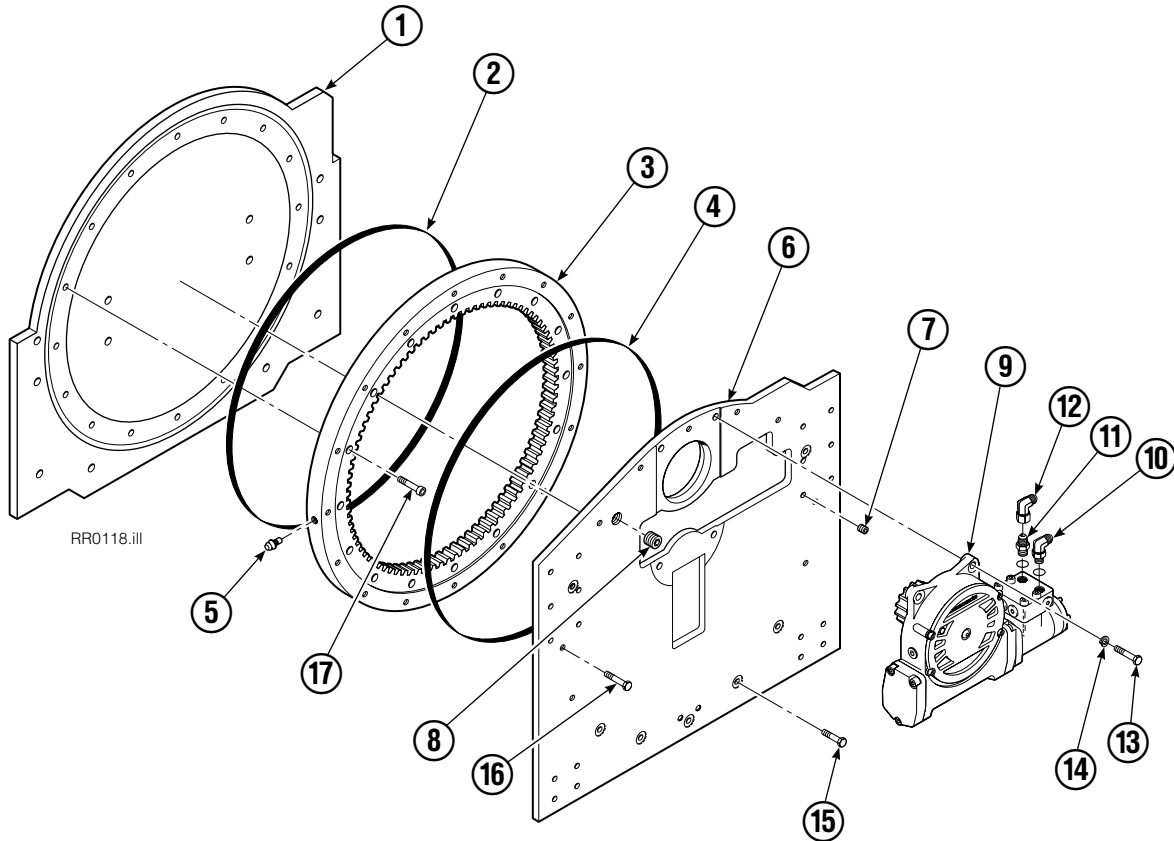

Internet: www.cascorp.com

Safety Decals

REF	QTY	PART NO.	DESCRIPTION
1	1	679150	No Step Decal

Publications

GA0006.eps

PART NO.	DESCRIPTION
672946	Service Manual
672714	Operators Guide
668987	Installation Instructions
679929	Tool Catalog
673964	Literature Index Order Form

Rotator Group

40D			
REF	QTY	PART NO.	DESCRIPTION
		204146	Rotator Group
1	1	204148	Faceplate
2	1	670513	Seal
3	1	672828	Bearing Assembly
4	1	670514	Seal
5	1	7401	Grease Fitting
6	1	681820	Baseplate
7	4	631385	Plug
8	1	6605	Plug
9	1	795491	Drive Group ▲
10	1	601250	Fitting, 8-8
11	1	601377	Fitting, 8-8
12	1	605761	Fitting, 8-8
13	4	661742	Capscrew, .5 x 1.25
14	4	6290	Lockwasher, .5
15	7	643538	Capscrew, .5 x 1.50
16	9	643539	Capscrew, .5 x 1.75
17	16	4505	Capscrew, .5 x 1.25

● Quantity as required.

▲ See Check Valve page for parts breakdown.

▼ See Drive Motor page for parts breakdown.

Drive Motor

REF	QTY	PART NO.	DESCRIPTION
		206392	Drive Motor
1	1	675478	Shaft
2	1	675477	Drive
3	1	675479	Spacer Plate
■ 4	1	675480	Gerotor Set (101-1768-007)
■ 4	1	685075	Gerotor Set (101-1768-009)
5	1	675482	End Cap
● 6	1	206405	Service Kit
■ 7	1	685089	Flange (101-1768-007)
■ 7	1	685090	Flange (101-1768-009)