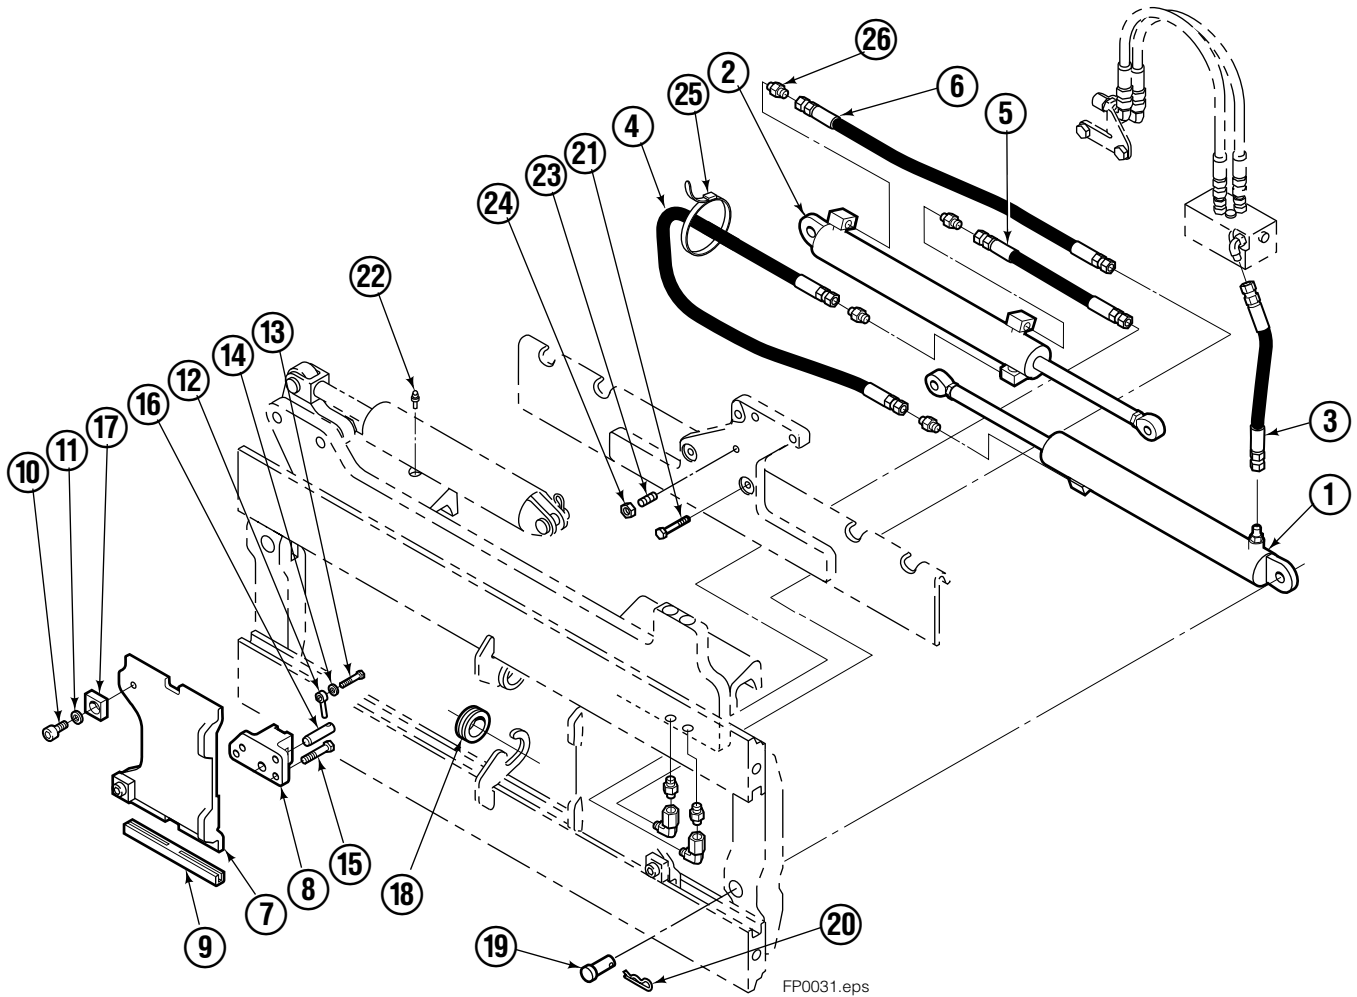

Safety Decals

Mounting Group Sideshifting

55F

REF	QTY	PART NO.	DESCRIPTION	REF	QTY	PART NO.	DESCRIPTION
		379345●	Sideshifting Mounting-59" ■	9	4	766154	Capscrew, M16x2,0x40-8.8
1	1	6113251	Frame-59" ■	10	4	667225	Washer
2	1	379373	Anchor Bracket-59" ■	11	4	678990	Nut
3	2	601676	Fitting, 6-6	12	1	209309	Lug
4	2	678528	Clevis Pn	13	2	208350	Lower Bearing
5	2	672726	HairPin Cotter	14	2	672018	Upper Bearing
◆6	1	676649	Cylinder Assembly	15	3	752907	Capscrew, M20x50 Lg-8.8
7	1	675550	Washer (orifice .085)				
8	2	204186	Lower Hook				

- Carriage width.
- Includes items 2 through 15.
- ◆ See Cylinder page for parts breakdown.5

Sideshift Cylinder

FP0029.ill

REF	QTY	PART NO.	DESCRIPTION
		676649	Cylinder Assembly
1	1	553717	Nut
2	1	662456	■ Seal
3	1	553527	Piston
4	1	636852	■ Wiper
5	1	649817	■ Back-up Ring
6	1	675550	Washer (orifice .085)
7	1	676776	Shell
8	1	553530	Rod
9	1	2789	■ O-Ring
10	1	615132	■ Back-up Ring
11	1	553528	Retainer
12	1	553688	Retaining Ring
13	1	7211	Snap Ring
14	1	662447	■ Seal
		553866	Service Kit

■ Included in Service Kit 553866.

Hydraulic/Fork Group

Reference:
BC-101
SK-5981

55F							
REF	QTY	PART NO.	DESCRIPTION	REF	QTY	PART NO.	DESCRIPTION
		●6113252	Hydraulic Group	13	2	763169	Capscrew
		□206912	Fork Group	14	2	680217	Lockwasher
◆1	1	3012051	Cylinder Assembly L. H.	15	8	206924	Capscrew
▼2	1	3012052	Cylinder Assembly R. H.	16	2	206925	Pin
3	1	381597	Hose	17	4	207552	Block
4	1	397036	Hose	18	2	206916	Grommet
5	1	207565	Hose	19	2	206926	Clevis Pin
6	1	207574	Hose	20	2	207210	Hairpin Cotter
7	2	207208	Fork Carrier	21	2	768551	Capscrew
8	2	206914	Lug	22	2	7403	Grease Fitting
9	4	206915	Bearing	23	1	768753	Setscrew
10	4	206922	Capscrew	24	1	207211	Jam Nut
11	4	678991	Lockwasher	25	1	200008	Cable Tie
12	2	206923	Eyebolt	26	6	617915	Fitting, 4-4