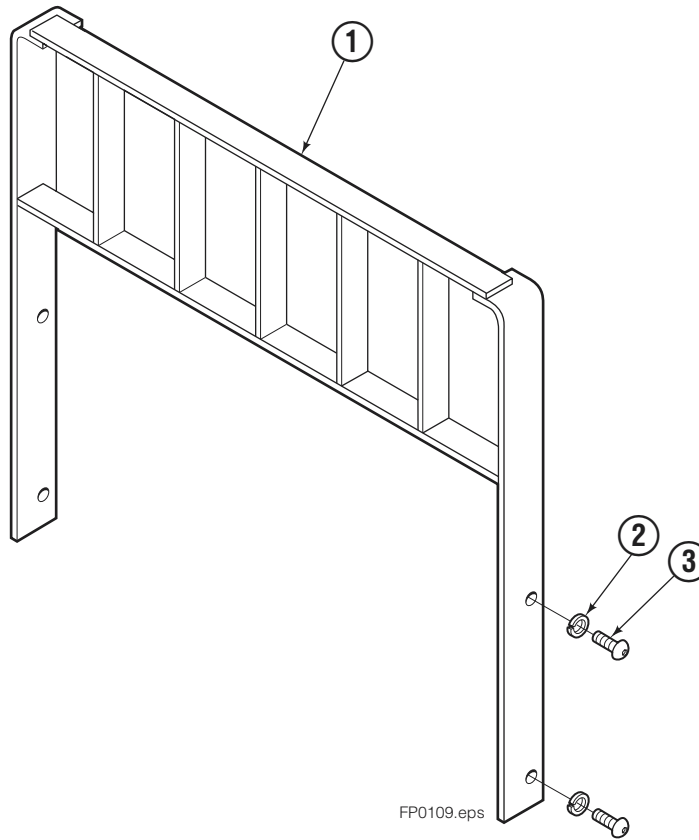

Backrest

REF	QTY	PART NO.	DESCRIPTION
1	1	6113253	Backrest- 59 x 48 in. ■
2	4	684586	Lockwasher
3	4	200173	Capscrew

■ Width by Height.

Reference: S-3979, Common Parts 684740.

Do you have questions you need answered right now? Call your nearest Cascade Parts Department. Visit us online at www.cascorp.com