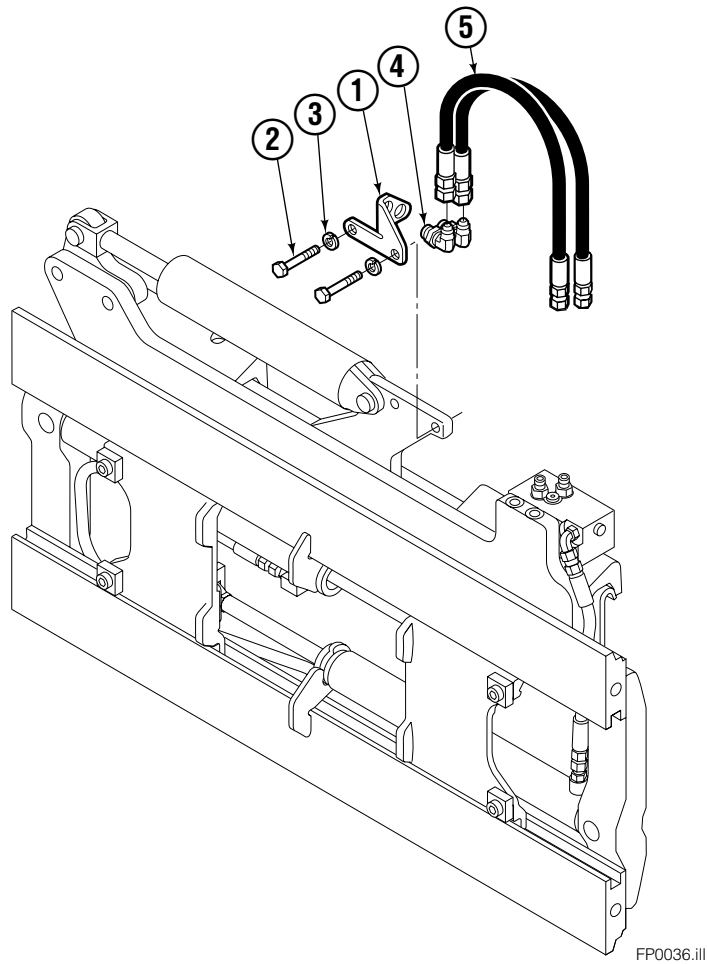

● Included in Service Kit 684827.
Ref: S-6138

Flow Divider Group

FP0035.iii

55F			
REF	QTY	PART NO.	DESCRIPTION
		206921	Flow Divider Group
1	1	206919	Valve ■
2	1	206918	Valve Body
3	1	207301	Cartridge-Combiner
4	2	663694	Fitting, 3
5	2	617915	Fitting, 4-4
6	1	617917	Fitting, 4-4
7	1	679992	Service Kit
8	3	685105	Capscrew
9	3	678993	Lockwasher
10	2	207300	O-Ring
11	6	617915	Fitting, 4-4
12	2	617641	Fitting, 4-4
13	2	609234	Fitting, 4-4
14	1	617916	Fitting, 4-4

■ Includes items 1 through 7.

Standard Installation Group

REF	QTY	PART NO.	DESCRIPTION
		207342	Installation Group
1	1	207314	Bracket
2	2	762899	Capscrew, M10X20-8.8
3	2	681238	Lockwasher
4	2	2453	Fitting, 8-8
5	2	207578	Hose

Backrest

REF	QTY	PART NO.	DESCRIPTION
1	1	6113253	Backrest- 59 x 48 in. ■
2	4	684586	Lockwasher
3	4	200173	Capscrew

■ Width by Height.

Reference: S-3979, Common Parts 684740.

Do you have questions you need answered right now? Call your nearest Cascade Parts Department. Visit us online at www.cascorp.com