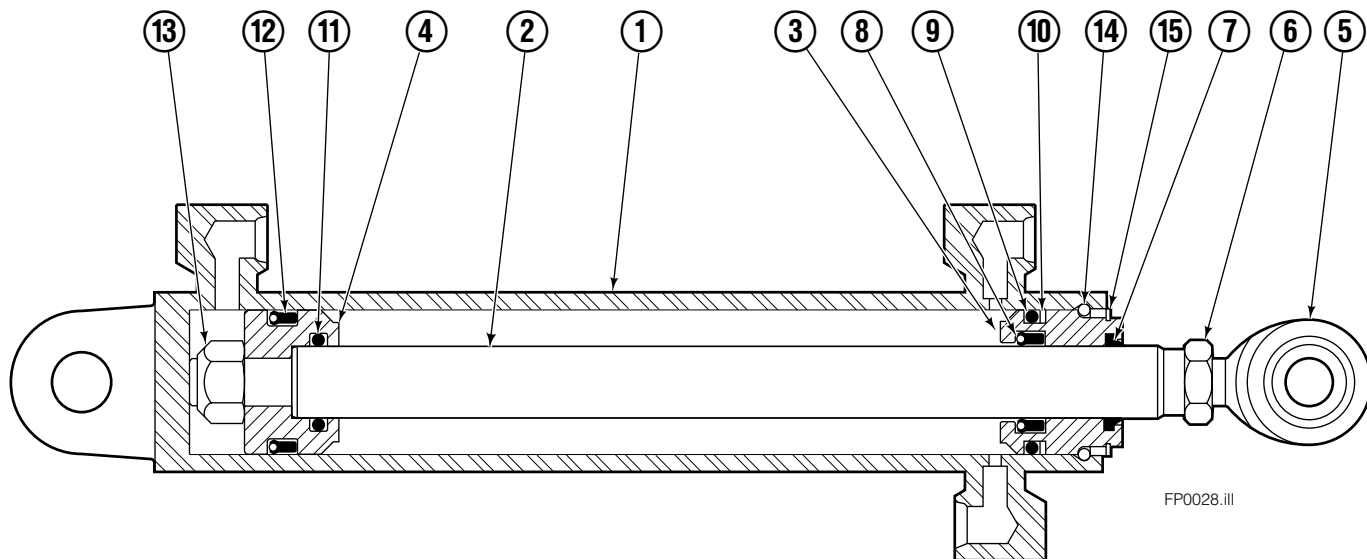

Right Hand Cylinder

55F

REF	QTY	PART NO.	DESCRIPTION
		3012052	Cylinder Assembly
1	1	3012053	Shell
2	1	3012055	Rod
3	1	684644	Retainer
4	1	685665	Piston
●5	1	564193	Rod End
●6	1	5718	Nut
●7	1	636850	Rod Wiper
●8	1	646540	Rod Seal
●9	1	2718	O-Ring
●10	1	615122	Back-up Ring
●11	1	2710	O-Ring
●12	1	633728	Piston Seal
13	1	563462	Piston Nut
14	1	563916	Retaining Ring
15	1	3137	Snap Ring
		684827	Service Kit

● Included in Service Kit 684827.
Ref: S-6138