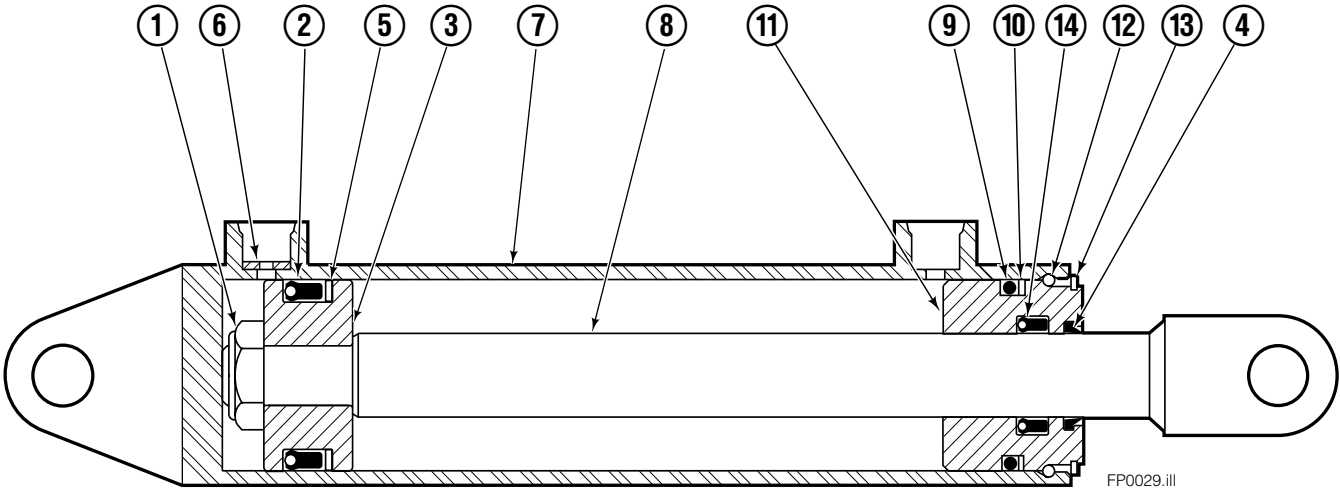

Safety Decals

Mounting Group Sideshifting

55F

REF	QTY	PART NO.	DESCRIPTION	REF	QTY	PART NO.	DESCRIPTION
		379345●	Sideshifting Mounting-59" ■	9	4	766154	Capscrew, M16x2,0x40-8.8
1	1	6113251	Frame-59" ■	10	4	667225	Washer
2	1	379373	Anchor Bracket-59" ■	11	4	678990	Nut
3	2	601676	Fitting, 6-6	12	1	209309	Lug
4	2	678528	Clevis Pn	13	2	208350	Lower Bearing
5	2	672726	HairPin Cotter	14	2	672018	Upper Bearing
◆6	1	676649	Cylinder Assembly	15	3	752907	Capscrew, M20x50 Lg-8.8
7	1	675550	Washer (orifice .085)				
8	2	204186	Lower Hook				

- Carriage width.
- Includes items 2 through 15.
- ◆ See Cylinder page for parts breakdown.5

Sideshift Cylinder

FP0029.ill

REF	QTY	PART NO.	DESCRIPTION
		676649	Cylinder Assembly
1	1	553717	Nut
2	1	662456	■ Seal
3	1	553527	Piston
4	1	636852	■ Wiper
5	1	649817	■ Back-up Ring
6	1	675550	Washer (orifice .085)
7	1	676776	Shell
8	1	553530	Rod
9	1	2789	■ O-Ring
10	1	615132	■ Back-up Ring
11	1	553528	Retainer
12	1	553688	Retaining Ring
13	1	7211	Snap Ring
14	1	662447	■ Seal
		553866	Service Kit