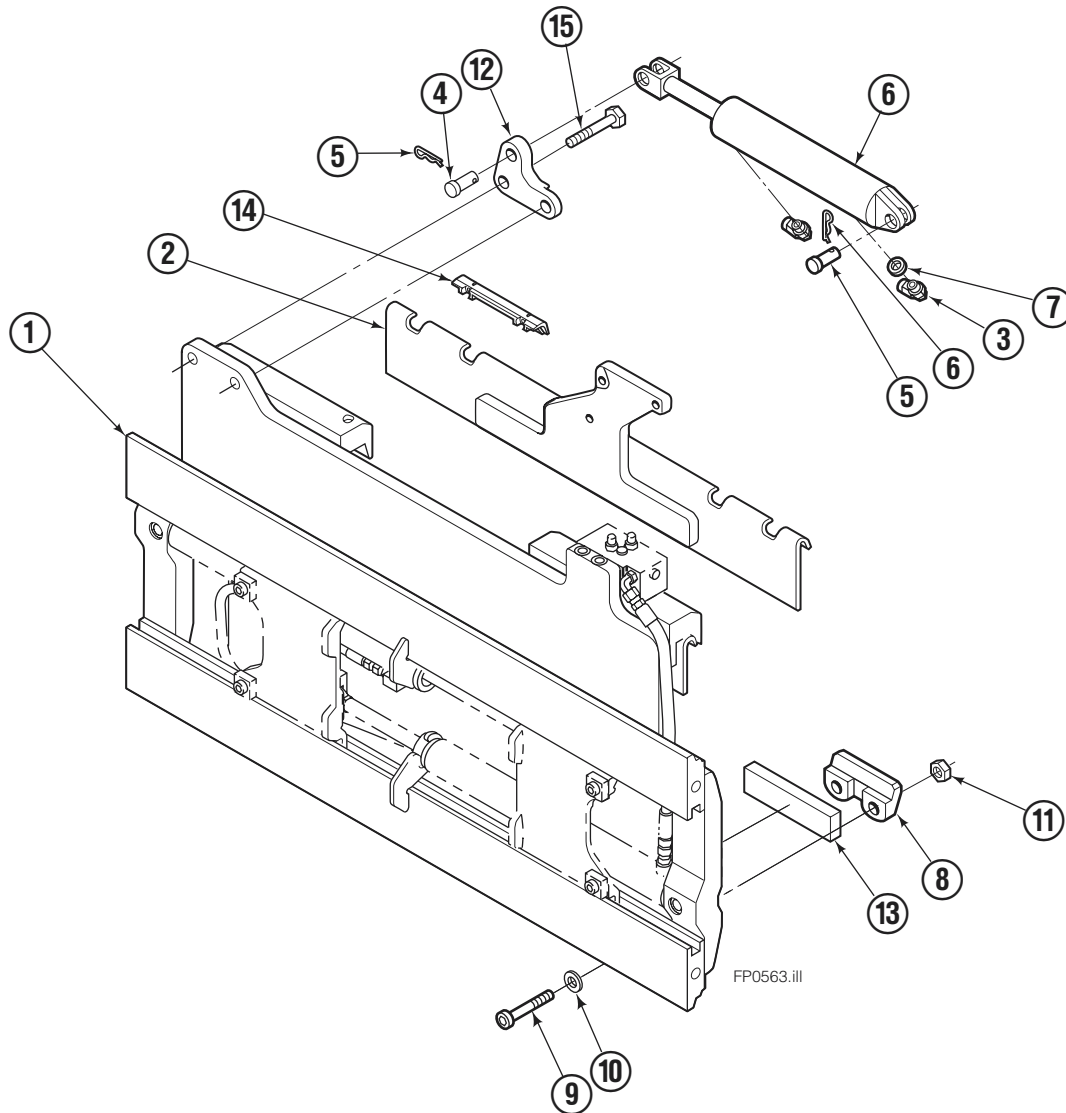

Safety Decals

Mounting Group Sideshifting

55F

REF	QTY	PART NO.	DESCRIPTION	REF	QTY	PART NO.	DESCRIPTION
		379345●	Sideshifting Mounting-59" ■	9	4	766154	Capscrew, M16x2,0x40-8.8
1	1	6113251	Frame-59" ■	10	4	667225	Washer
2	1	379373	Anchor Bracket-59" ■	11	4	678990	Nut
3	2	601676	Fitting, 6-6	12	1	209309	Lug
4	2	678528	Clevis Pn	13	2	208350	Lower Bearing
5	2	672726	HairPin Cotter	14	2	672018	Upper Bearing
◆6	1	676649	Cylinder Assembly	15	3	752907	Capscrew, M20x50 Lg-8.8
7	1	675550	Washer (orifice .085)				
8	2	204186	Lower Hook				

- Carriage width.
- Includes items 2 through 15.
- ◆ See Cylinder page for parts breakdown.5

Sideshift Cylinder

FP0029.ill

REF	QTY	PART NO.	DESCRIPTION
		676649	Cylinder Assembly
1	1	553717	Nut
2	1	662456	■ Seal
3	1	553527	Piston
4	1	636852	■ Wiper
5	1	649817	■ Back-up Ring
6	1	675550	Washer (orifice .085)
7	1	676776	Shell
8	1	553530	Rod
9	1	2789	■ O-Ring
10	1	615132	■ Back-up Ring
11	1	553528	Retainer
12	1	553688	Retaining Ring
13	1	7211	Snap Ring
14	1	662447	■ Seal
		553866	Service Kit