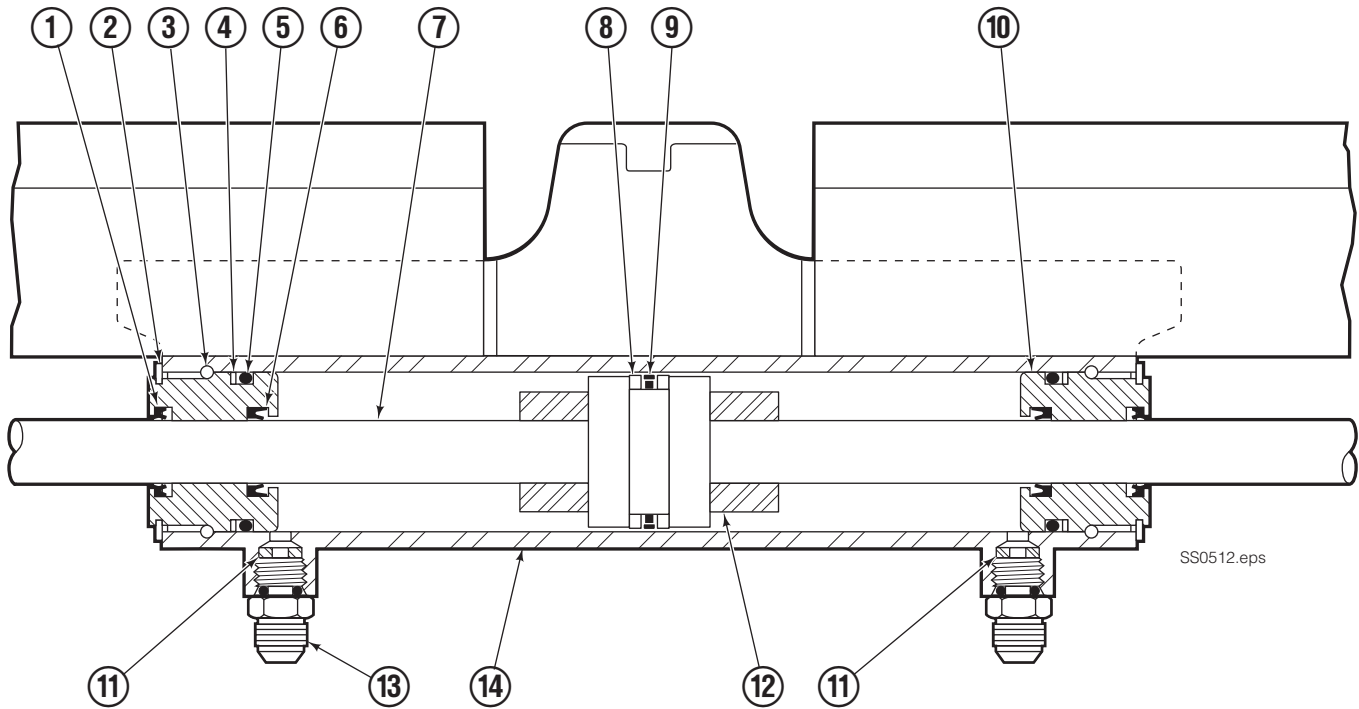

# Sideshifter Assembly

100E			
REF	QTY	PART NO.	DESCRIPTION
1	2	672018	Upper Bearing
2	1	584001	Cylinder ◆
3	2	208365	Lower Bearing
4	4	678990	▲ Nut, M16
5	2	204186	▲ Lower Hook
6	4	667225	▲ Washer, .625
7	4	752903	▲ Capscrew, M16 x 45
8	1	6055059	Frame ■
9	2	7403	Grease Fitting
10	2	604511	● Fitting, 6-6
11	2	202346	Washer, M6
12	2	763169	Capscrew, M6 x 20
13	2	208355	Retainer

◆ See Cylinder page for parts breakdown.

▲ Included in Lower Hook Group 204182.

● Included in Fitting Group 215525.

■ If the frame needs replacing the best value is to order the complete Sideshifter assembly.

# Cylinder Assembly

100E							
REF	QTY	PART NO.	DESCRIPTION	REF	QTY	PART NO.	DESCRIPTION
		584001	Cylinder Assembly - 36" (915 mm)	8	2	564404	▲ Bearing Ring
1	2	564408	▲ Wiper Seal	9	1	564407	▲ Piston Seal
2	2	7210	Snap Ring	10	2	564402	Retainer
3	2	564403	Retaining Ring	11	2	564226	● Speed Control Washer
4	2	615131	▲ Back-Up Ring	12	2	—	Spacer
5	2	6033398	▲ O-Ring	13	2	604511	◆ Fitting, 6-6
6	2	564406	▲ Rod Seal	14	1	■	Cylinder Shell
7	1	564401	Rod			564409	Service Kit