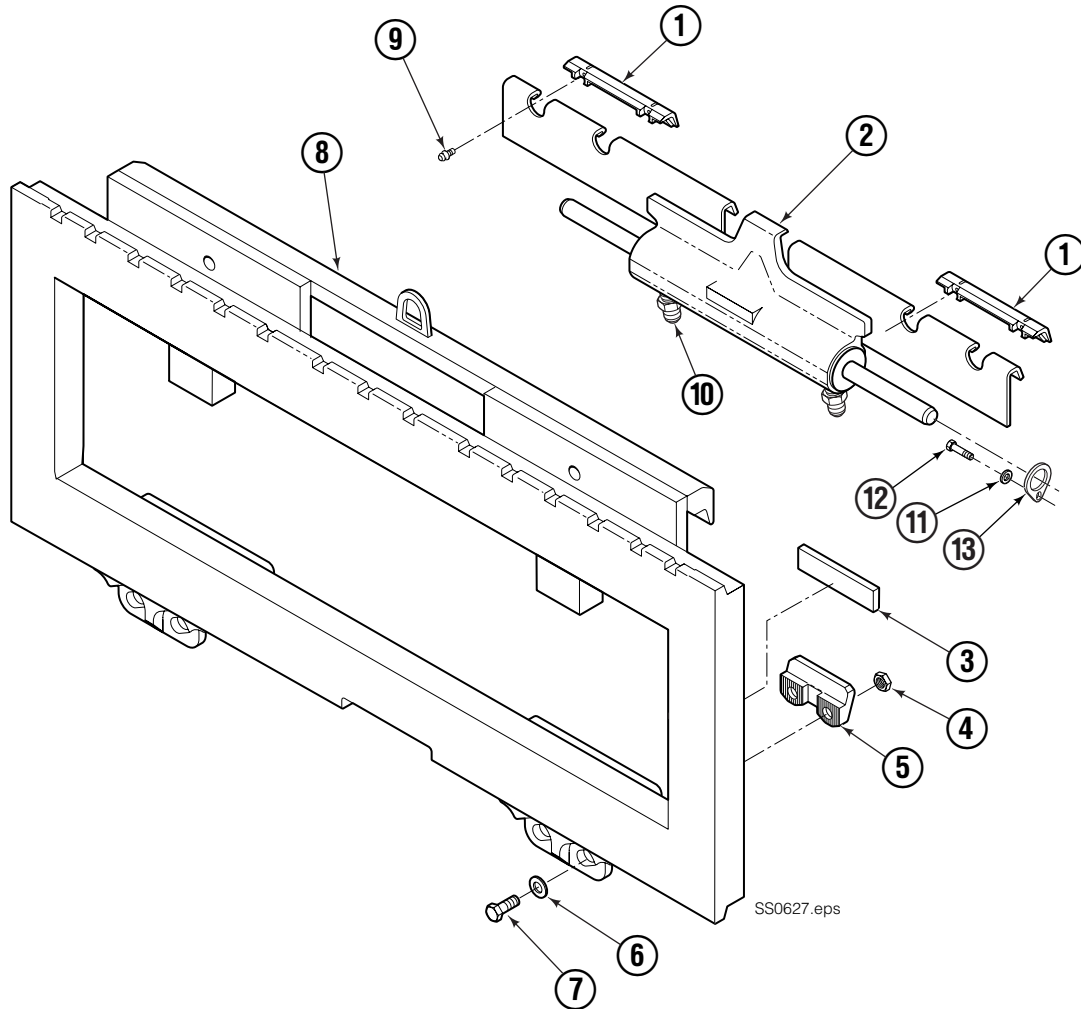

# Sideshifter Assembly

100E			
REF	QTY	PART NO.	DESCRIPTION
1	2	672018	Upper Bearing
2	1	584001	Cylinder ◆
3	2	208365	Lower Bearing
4	4	678990	▲ Nut, M16
5	2	204186	▲ Lower Hook
6	4	667225	▲ Washer, .625
7	4	752903	▲ Capscrew, M16 x 45
8	1	6055059	Frame ■
9	2	7403	Grease Fitting
10	2	604511	● Fitting, 6-6
11	2	202346	Washer, M6
12	2	763169	Capscrew, M6 x 20
13	2	208355	Retainer

# Cylinder Assembly

100E							
REF	QTY	PART NO.	DESCRIPTION	REF	QTY	PART NO.	DESCRIPTION
		584001	Cylinder Assembly - 36" (915 mm)	8	2	564404	▲ Bearing Ring
1	2	564408	▲ Wiper Seal	9	1	564407	▲ Piston Seal
2	2	7210	Snap Ring	10	2	564402	Retainer
3	2	564403	Retaining Ring	11	2	564226	● Speed Control Washer
4	2	615131	▲ Back-Up Ring	12	2	—	Spacer
5	2	6033398	▲ O-Ring	13	2	604511	◆ Fitting, 6-6
6	2	564406	▲ Rod Seal	14	1	■	Cylinder Shell
7	1	564401	Rod			564409	Service Kit