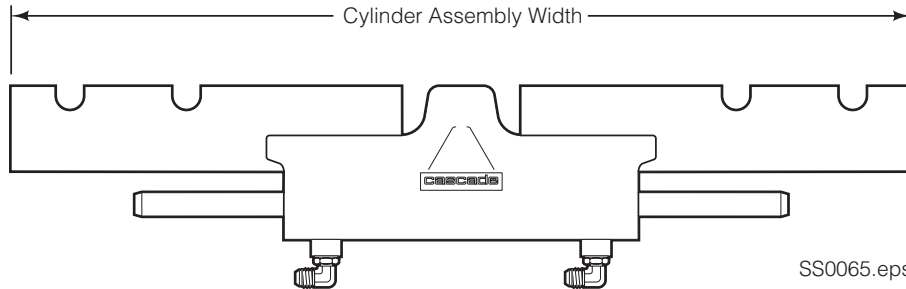

Cylinder Assembly

100E							
REF	QTY	PART NO.	DESCRIPTION	REF	QTY	PART NO.	DESCRIPTION
		584001	Cylinder Assembly - 36" (915 mm)	8	2	564404	▲ Bearing Ring
1	2	564408	▲ Wiper Seal	9	1	564407	▲ Piston Seal
2	2	7210	Snap Ring	10	2	564402	Retainer
3	2	564403	Retaining Ring	11	2	564226	● Speed Control Washer
4	2	615131	▲ Back-Up Ring	12	2	—	Spacer
5	2	6033398	▲ O-Ring	13	2	604511	◆ Fitting, 6-6
6	2	564406	▲ Rod Seal	14	1	■	Cylinder Shell
7	1	564401	Rod			564409	Service Kit

▲ Included in Service Kit 564409.

■ Not servicable; order new Cylinder Assembly.
Reference: S-4060.

● Included in Restrictor Group 205369.

◆ Included in Fitting Group 215525.