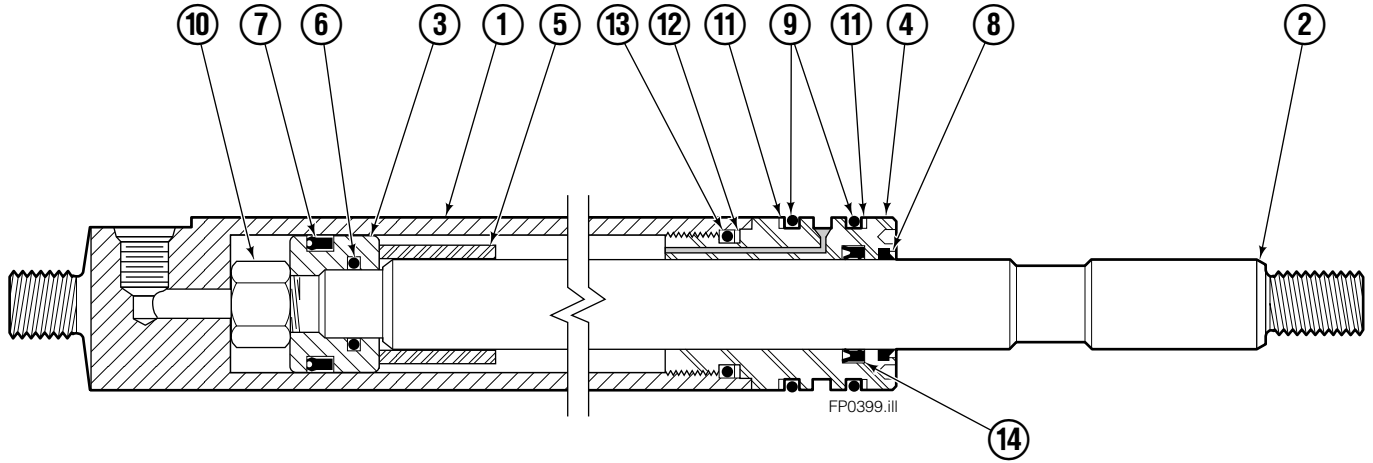

Fork Positioner Assembly

Fork Positioner Assembly

150H			
REF	QTY	PART NO.	DESCRIPTION
		6101164	Fork Positioner Assembly
1	1	6101161	Frame
2	2	6012314	Cylinder ♦
3	1	6101808	Center Plate
4	1	6007060	Shim
5	2	6006682	Lug
6	2	6006759	Bushing
7	1	6006894	Fork Carrier, RH
8	1	6006879	Fork Carrier, LH
9	2	604511	Fitting, 6-6
10	2	680030	Lockwasher, M10
11	2	217933	Capscrew, M10 x 45
12	2	200244	Nut
13	1	604510	Plug, 6
14	4	683822	Lockwasher, M12
15	4	202407	Capscrew, M12 x 60
16	4	763025	Nut, M12
17	1	215919	Valve Body
18	4	611288	Fitting, 6-8
19	2	2680	Fitting, 6-6
20	1	611329	Fitting, 6-6
21	1	610892	Fitting, 6-6
22	2	200006	Nut
23	2	6009677	Restrictor Fitting
24	2	768528	Capscrew, M8 x 55
25	2	786881	Nut, M8
26	1	6009745	Tube, 6
27	1	2645	Nut, 6
28	1	6012874	Tube, 6
29	1	6101870	Tube
30	4	3154	Snap Ring
31	2	211223	Sun Valve
32	1	605743	Fitting

♦ See Cylinder page for parts breakdown.

Cylinder

150H			
REF	QTY	PART NO.	DESCRIPTION
		6012314	Cylinder Assembly
1	1	6012315	Shell
2	1	6012317	Rod
3	1	6006925	Piston
4	1	6006966	Retainer
5	1	6006924	Spacer
6	1	2708	O-Ring ●
7	1	663728	Piston Seal ●
8	1	636851	Wiper ●
9	2	2784	O-Ring ●
10	1	667623	Nut, .625
11	2	615127	Back Up Ring ●
12	1	615125	Back Up Ring ●
13	1	2721	O-Ring ●
14	1	6010310	Rod Seal ●
		6100214	Service Kit