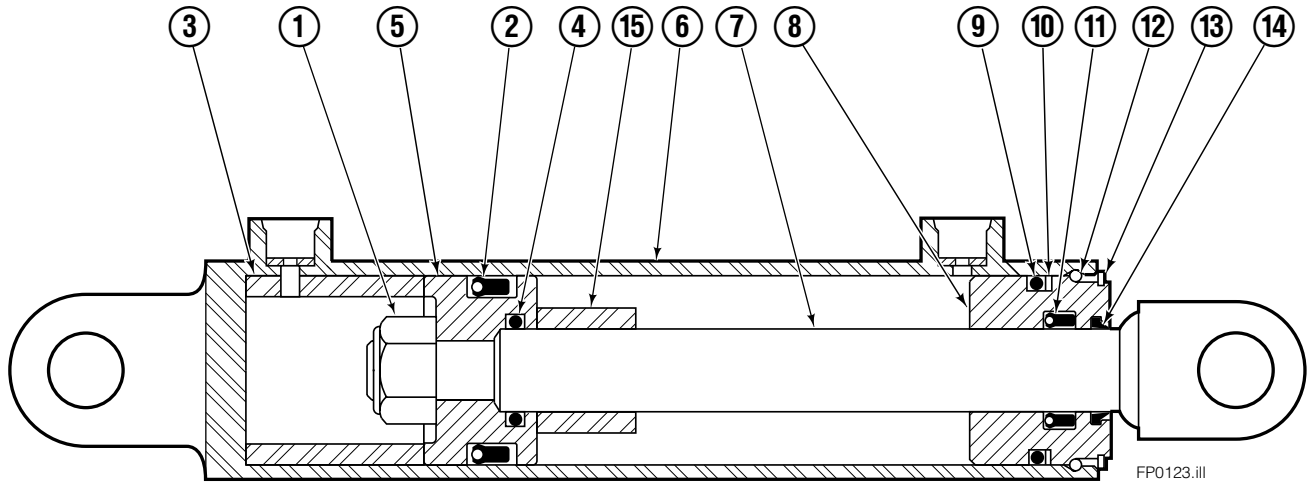

● Included in Service Kit 6100214.

Reference: S-21126, S-21132.

Sideshifter Group

150D			
REF	QTY	PART NO.	DESCRIPTION
1	4	7403	Grease Fitting
2	2	672018	Bearing Segment
3	1	686238	Anchor Bracket
4	2	601676	Fitting, 6-6
5	1	686266	Faceplate ■
6	1	686243	Cylinder Assembly ▲
7	4	678990	Nut
8	2	686217	Cotter Pin
9	1	686215	Clevis Pin
10	4	752903	Capscrew
11	4	667225	Washer
12	2	208350	Lower Bearing
13	2	6004779	Lower Hook
14	1	686214	Clevis Pin
		672022	Service Kit – Items 1&2
		675856	Service Kit – Item 12

■ If the Faceplate needs replacing, your best value is to order the complete Sideshifter Assembly.

▲ See Cylinder page for parts breakdown.

Reference: S-3420, SS Assembly 6106038.

Sideshift Cylinder

REF	QTY	PART NO.	DESCRIPTION
		686243	Cylinder Assembly
1	1	561012	Nut
■ 2	1	662457	Seal
3	1	564562	Spacer – Head
■ 4	1	2718	O-Ring
5	1	561427	Piston
6	1	561419	Shell
7	1	561422	Rod
8	1	561428	Retainer
■ 9	1	2791	O-Ring
■ 10	1	615134	Back-up Ring
■ 11	1	662449	Seal
12	1	561429	Retaining Ring
13	1	7215	Snap Ring
■ 14	1	626468	Wiper
15	1	---	Spacer – Rod
		561430	Service Kit