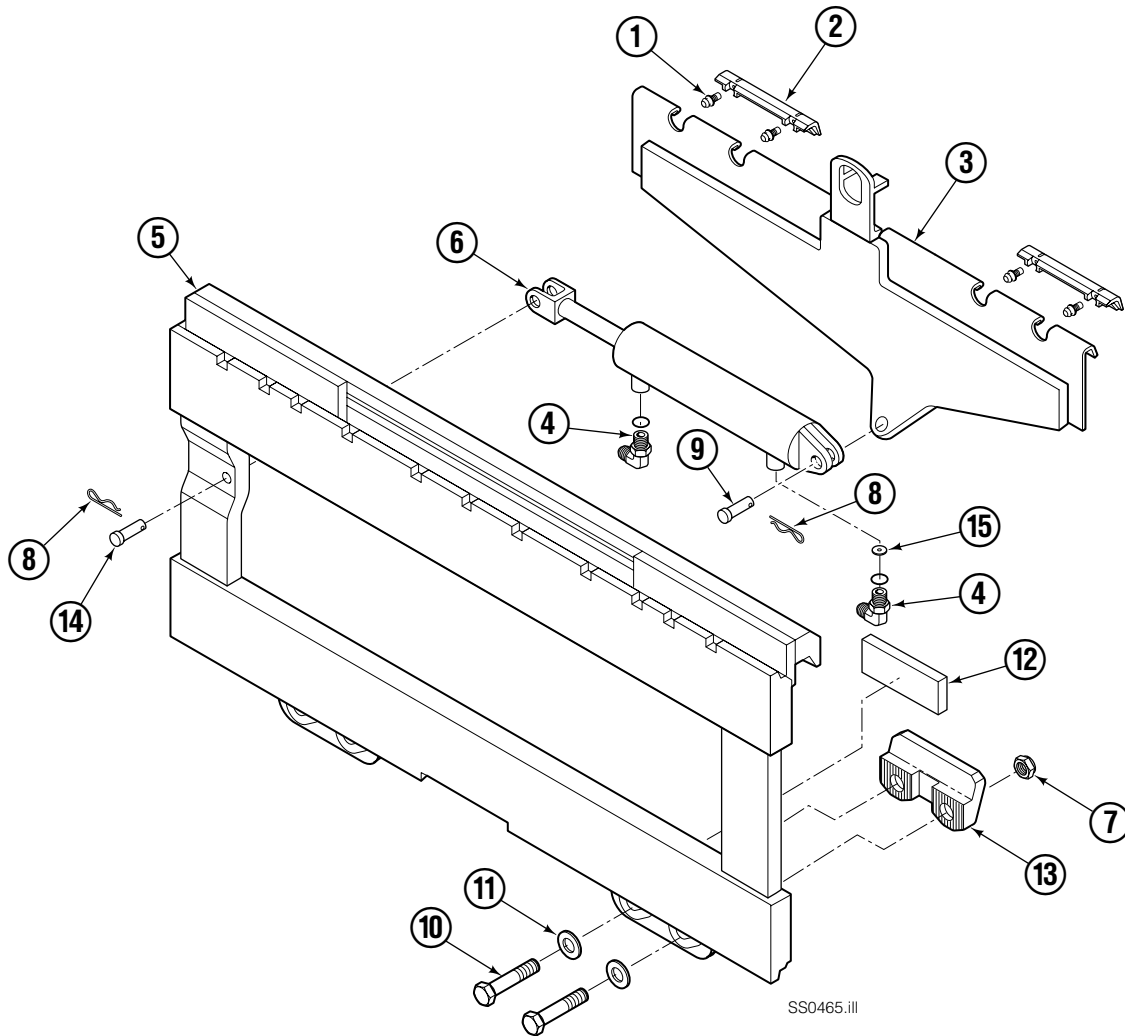

Fork Positioner Assembly

Fork Positioner Assembly

150H			
REF	QTY	PART NO.	DESCRIPTION
		6101164	Fork Positioner Assembly
1	1	6101161	Frame
2	2	6012314	Cylinder ♦
3	1	6101808	Center Plate
4	1	6007060	Shim
5	2	6006682	Lug
6	2	6006759	Bushing
7	1	6006894	Fork Carrier, RH
8	1	6006879	Fork Carrier, LH
9	2	604511	Fitting, 6-6
10	2	680030	Lockwasher, M10
11	2	217933	Capscrew, M10 x 45
12	2	200244	Nut
13	1	604510	Plug, 6
14	4	683822	Lockwasher, M12
15	4	202407	Capscrew, M12 x 60
16	4	763025	Nut, M12
17	1	215919	Valve Body
18	4	611288	Fitting, 6-8
19	2	2680	Fitting, 6-6
20	1	611329	Fitting, 6-6
21	1	610892	Fitting, 6-6
22	2	200006	Nut
23	2	6009677	Restrictor Fitting
24	2	768528	Capscrew, M8 x 55
25	2	786881	Nut, M8
26	1	6009745	Tube, 6
27	1	2645	Nut, 6
28	1	6012874	Tube, 6
29	1	6101870	Tube
30	4	3154	Snap Ring
31	2	211223	Sun Valve
32	1	605743	Fitting

♦ See Cylinder page for parts breakdown.

Cylinder

150H			
REF	QTY	PART NO.	DESCRIPTION
		6012314	Cylinder Assembly
1	1	6012315	Shell
2	1	6012317	Rod
3	1	6006925	Piston
4	1	6006966	Retainer
5	1	6006924	Spacer
6	1	2708	O-Ring ●
7	1	663728	Piston Seal ●
8	1	636851	Wiper ●
9	2	2784	O-Ring ●
10	1	667623	Nut, .625
11	2	615127	Back Up Ring ●
12	1	615125	Back Up Ring ●
13	1	2721	O-Ring ●
14	1	6010310	Rod Seal ●
		6100214	Service Kit

● Included in Service Kit 6100214.

Reference: S-21126, S-21132.

Sideshifter Group

150D			
REF	QTY	PART NO.	DESCRIPTION
1	4	7403	Grease Fitting
2	2	672018	Bearing Segment
3	1	686238	Anchor Bracket
4	2	601676	Fitting, 6-6
5	1	686266	Faceplate ■
6	1	686243	Cylinder Assembly ▲
7	4	678990	Nut
8	2	686217	Cotter Pin
9	1	686215	Clevis Pin
10	4	752903	Capscrew
11	4	667225	Washer
12	2	208350	Lower Bearing
13	2	6004779	Lower Hook
14	1	686214	Clevis Pin
		672022	Service Kit – Items 1&2
		675856	Service Kit – Item 12