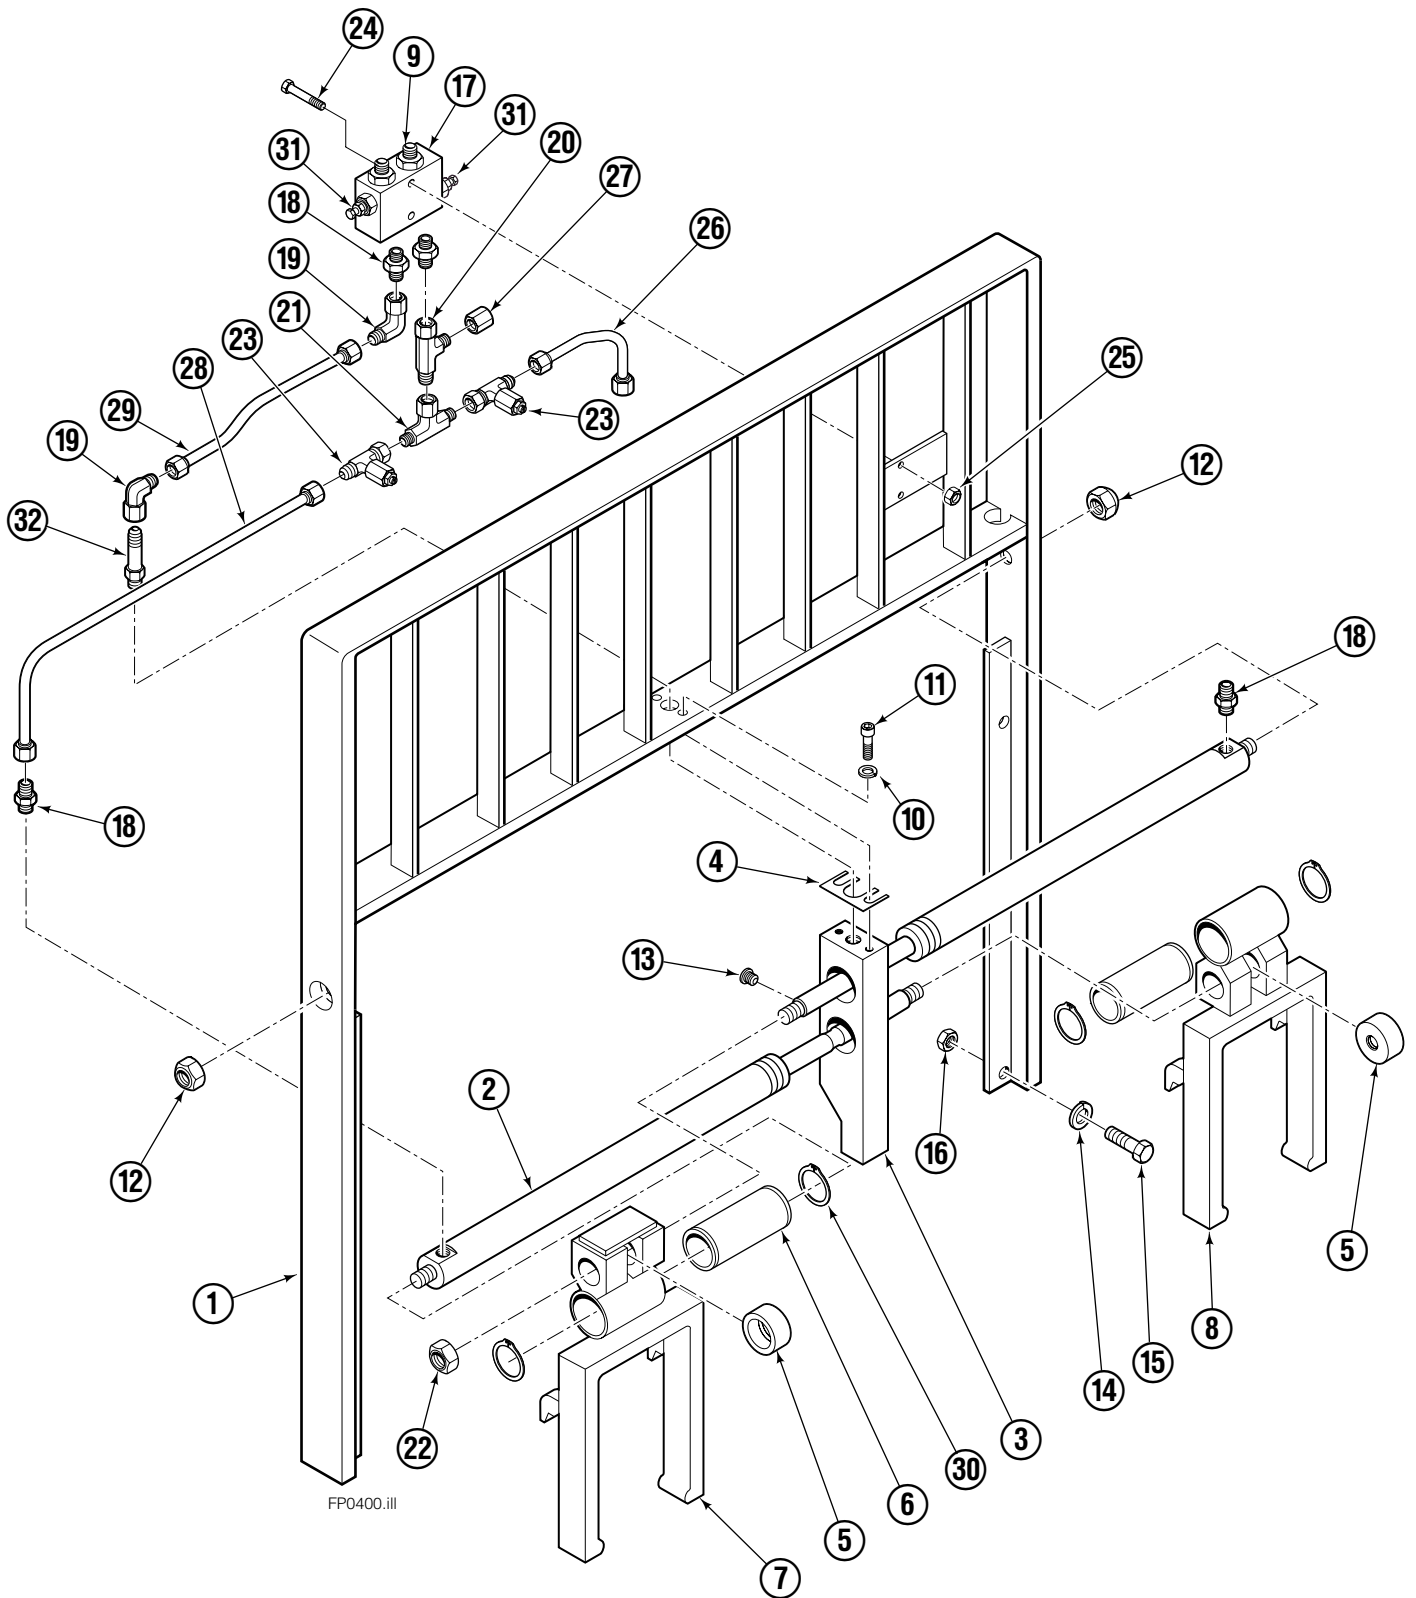

OR

Write: Cascade Corporation, P.O. Box 20187, Portland, OR 97220

Internet: www.cascorp.com

About This Manual

Introduction

This Manual shows the parts breakdown for the 150H Fork Positioner. Locate the nameplate on the left side of the backrest. If the nameplate is missing all necessary information is stamped into the backrest at the same location. The serial number must be supplied when ordering replacement parts for this product.

Fork Positioner Assembly

Fork Positioner Assembly

150H			
REF	QTY	PART NO.	DESCRIPTION
		6101164	Fork Positioner Assembly
1	1	6101161	Frame
2	2	6012314	Cylinder ♦
3	1	6101808	Center Plate
4	1	6007060	Shim
5	2	6006682	Lug
6	2	6006759	Bushing
7	1	6006894	Fork Carrier, RH
8	1	6006879	Fork Carrier, LH
9	2	604511	Fitting, 6-6
10	2	680030	Lockwasher, M10
11	2	217933	Capscrew, M10 x 45
12	2	200244	Nut
13	1	604510	Plug, 6
14	4	683822	Lockwasher, M12
15	4	202407	Capscrew, M12 x 60
16	4	763025	Nut, M12
17	1	215919	Valve Body
18	4	611288	Fitting, 6-8
19	2	2680	Fitting, 6-6
20	1	611329	Fitting, 6-6
21	1	610892	Fitting, 6-6
22	2	200006	Nut
23	2	6009677	Restrictor Fitting
24	2	768528	Capscrew, M8 x 55
25	2	786881	Nut, M8
26	1	6009745	Tube, 6
27	1	2645	Nut, 6
28	1	6012874	Tube, 6
29	1	6101870	Tube
30	4	3154	Snap Ring
31	2	211223	Sun Valve
32	1	605743	Fitting

♦ See Cylinder page for parts breakdown.

Cylinder

150H			
REF	QTY	PART NO.	DESCRIPTION
		6012314	Cylinder Assembly
1	1	6012315	Shell
2	1	6012317	Rod
3	1	6006925	Piston
4	1	6006966	Retainer
5	1	6006924	Spacer
6	1	2708	O-Ring ●
7	1	663728	Piston Seal ●
8	1	636851	Wiper ●
9	2	2784	O-Ring ●
10	1	667623	Nut, .625
11	2	615127	Back Up Ring ●
12	1	615125	Back Up Ring ●
13	1	2721	O-Ring ●
14	1	6010310	Rod Seal ●
		6100214	Service Kit