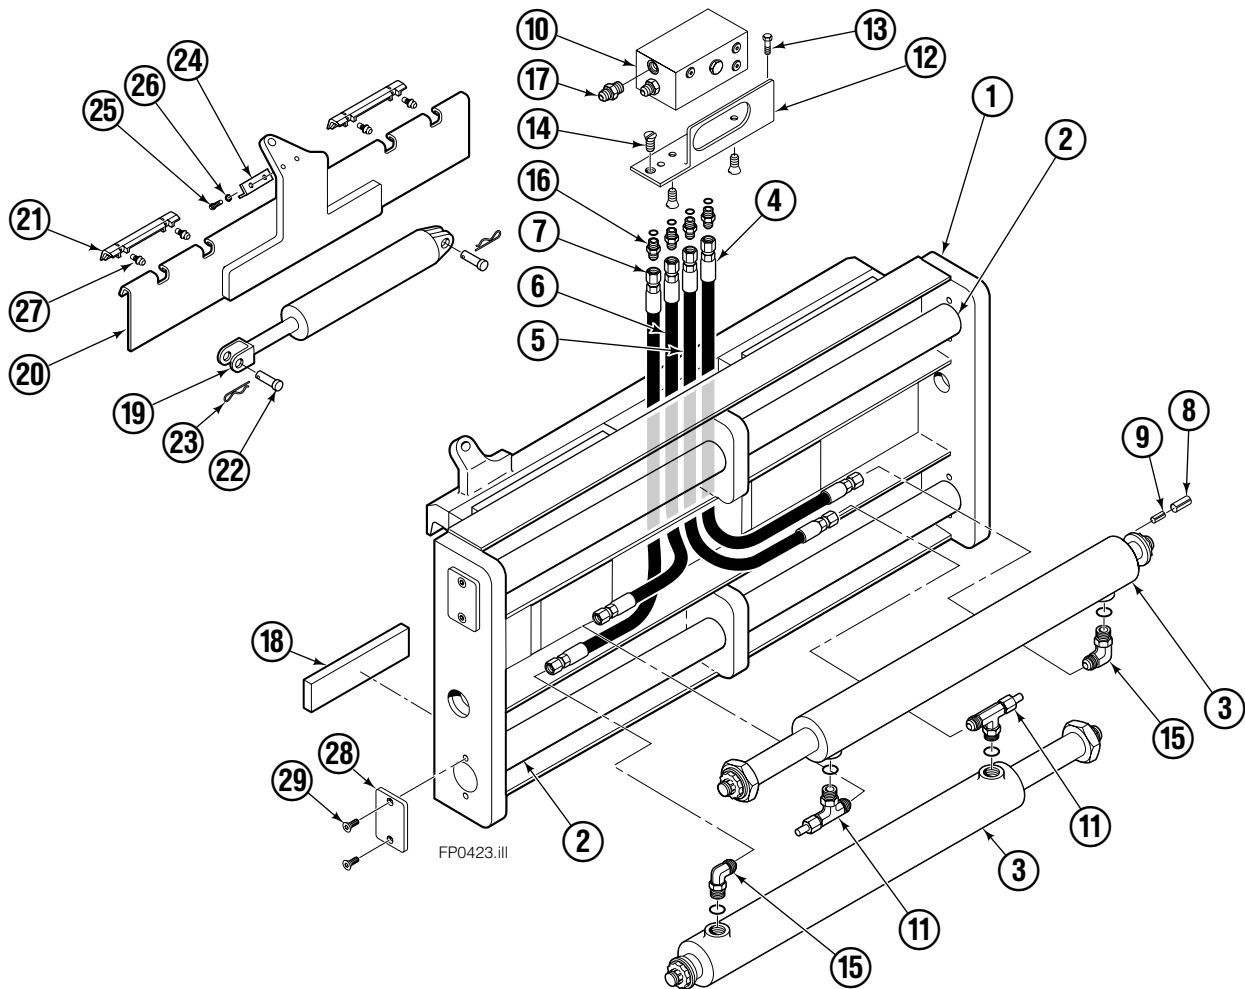

Internet: www.cascorp.com

Frame Group – 55C

55C							
REF	QTY	PART NO.	DESCRIPTION	REF	QTY	PART NO.	DESCRIPTION
		6003091	Frame Group	15	2	601676	Fitting, 6-6
		384595	Hose Group	16	4	611288	Fitting, 6-8
1	1	382658	Frame	17	1	601377	Fitting, 8-8
2	2	382660	Shaft	18	2	208350	Bearing
3	2	382659	Cylinder ▲	19	1	675548	Cylinder ▲
4	1	679841	Hose	20	1	381964	Anchor Bracket
5	1	675952	Hose	21	2	204187	Bearing
6	1	675953	Hose	22	2	206926	Clevis Pin
7	1	679841	Hose	23	2	672726	Cotter Pin
8	2	7962	Roll Pin	24	1	842645	Angle
9	2	7861	Roll Pin	25	2	643496	Capscrew
10	1	668861	Valve ▲	26	2	6287	Lockwasher
11	2	617487	Restrictor ▲	27	4	7403	Grease Fitting
12	1	844137	Bracket	28	4	826150	Cover ●
13	1	643524	Capscrew, 3/8NCx.75 GR8	29	8	4751	Capscrew, 3/8NCx1.00 GR8 ●
14	3	4750	Capscrew, 3/8NCx.75 GR8				

55C							
REF	QTY	PART NO.	DESCRIPTION	REF	QTY	PART NO.	DESCRIPTION
		382659	Cylinder Assembly	11	1	563906	Retainer
1	1	827354	Shell	12	1	662448	Seal X
2	1	829104	Rod	13	1	638243	Nylon Ring X
3	1	584379	Spacer	14	1	636853	Wiper X
4	2	6510	Cotter Pin ■	15	1	667623	Nut
5	2	667624	Nut Retainer ■	16	1	558200	Piston
6	2	667625	Nut ■	17	1	667626	Washer
7	1	2716	O-Ring X	18	1	671047	Seal Loader, Piston X
8	1	662452	Seal X	19	1	671051	Seal Loader, Retainer X
9	1	2785	O-Ring X			668021	Service Kit
10	1	615128	Back-Up Ring X				

X Included in Service Kit 668021.

■ Included in Nut Service Kit 668926.

Reference: S-4331, S-4343.

Valve Assembly

REF	QTY	PART NO.	DESCRIPTION
		668861	Check Valve
1	1	667490	Special Fitting
● 2	2	2841	O-Ring
3	1	667471	Spool
4	3	609455	Fitting
5	1	668862	Valve Body
6	1	678270	Check Valve - V.P.O.
● 7	1	661347	Service Kit
8	1	604510	Fitting, 6
■ 9	1	676343	Regeneration Elimination Plug
		668864	Service Kit