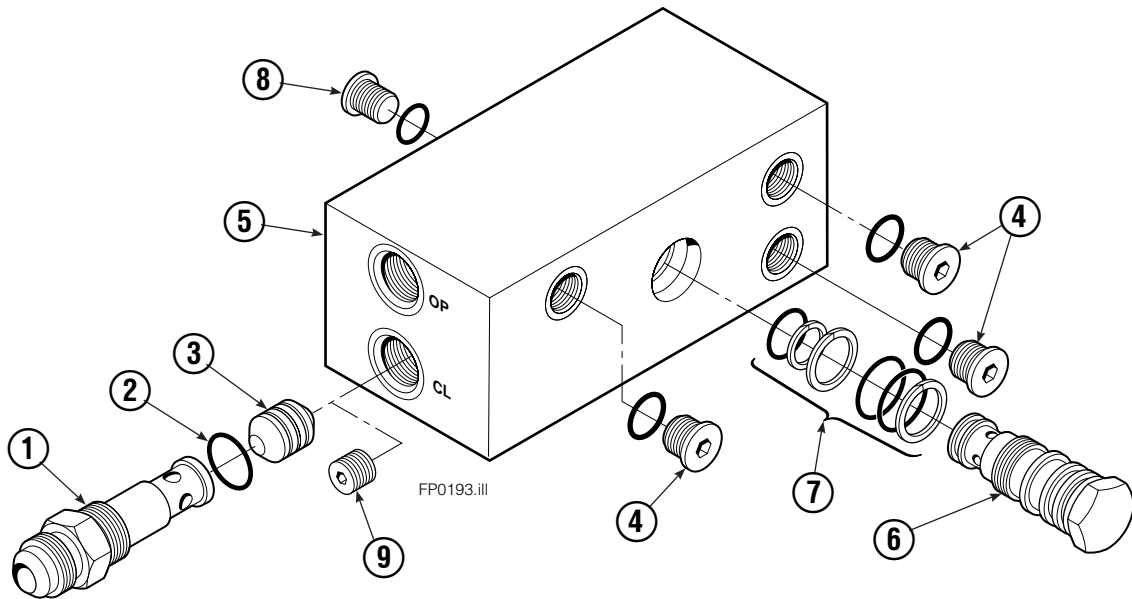

Internet: www.cascorp.com

Frame Group – 55C

55C							
REF	QTY	PART NO.	DESCRIPTION	REF	QTY	PART NO.	DESCRIPTION
		6003091	Frame Group	15	2	601676	Fitting, 6-6
		384595	Hose Group	16	4	611288	Fitting, 6-8
1	1	382658	Frame	17	1	601377	Fitting, 8-8
2	2	382660	Shaft	18	2	208350	Bearing
3	2	382659	Cylinder ▲	19	1	675548	Cylinder ▲
4	1	679841	Hose	20	1	381964	Anchor Bracket
5	1	675952	Hose	21	2	204187	Bearing
6	1	675953	Hose	22	2	206926	Clevis Pin
7	1	679841	Hose	23	2	672726	Cotter Pin
8	2	7962	Roll Pin	24	1	842645	Angle
9	2	7861	Roll Pin	25	2	643496	Capscrew
10	1	668861	Valve ▲	26	2	6287	Lockwasher
11	2	617487	Restrictor ▲	27	4	7403	Grease Fitting
12	1	844137	Bracket	28	4	826150	Cover ●
13	1	643524	Capscrew, 3/8NCx.75 GR8	29	8	4751	Capscrew, 3/8NCx1.00 GR8 ●
14	3	4750	Capscrew, 3/8NCx.75 GR8				

▲ See specific page for parts breakdown.

Reference: Hydraulic Group 381232, Common Parts 381968.

● Included in Retainer Group 214507. Not included in Frame Group. Used on units without Backrests.

Cylinder – 55C

55C							
REF	QTY	PART NO.	DESCRIPTION	REF	QTY	PART NO.	DESCRIPTION
		382659	Cylinder Assembly	11	1	563906	Retainer
1	1	827354	Shell	12	1	662448	Seal X
2	1	829104	Rod	13	1	638243	Nylon Ring X
3	1	584379	Spacer	14	1	636853	Wiper X
4	2	6510	Cotter Pin ■	15	1	667623	Nut
5	2	667624	Nut Retainer ■	16	1	558200	Piston
6	2	667625	Nut ■	17	1	667626	Washer
7	1	2716	O-Ring X	18	1	671047	Seal Loader, Piston X
8	1	662452	Seal X	19	1	671051	Seal Loader, Retainer X
9	1	2785	O-Ring X			668021	Service Kit
10	1	615128	Back-Up Ring X				

X Included in Service Kit 668021.

■ Included in Nut Service Kit 668926.

Reference: S-4331, S-4343.

Valve Assembly

REF	QTY	PART NO.	DESCRIPTION
		668861	Check Valve
1	1	667490	Special Fitting
● 2	2	2841	O-Ring
3	1	667471	Spool
4	3	609455	Fitting
5	1	668862	Valve Body
6	1	678270	Check Valve - V.P.O.
● 7	1	661347	Service Kit
8	1	604510	Fitting, 6
■ 9	1	676343	Regeneration Elimination Plug
		668864	Service Kit