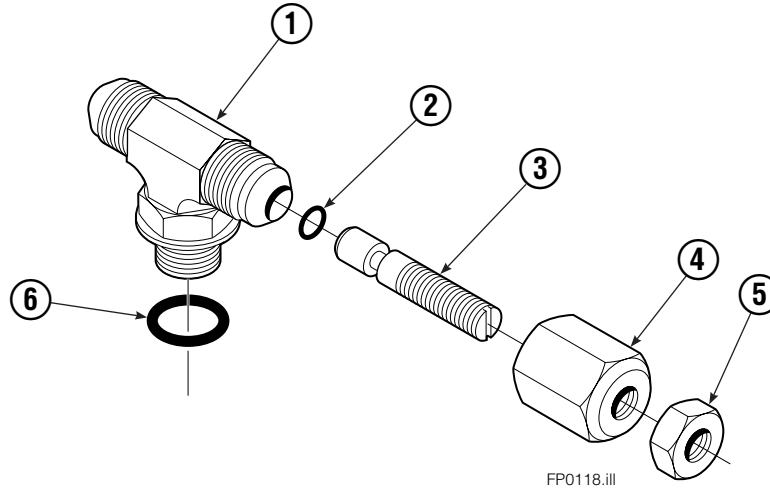

55C							
REF	QTY	PART NO.	DESCRIPTION	REF	QTY	PART NO.	DESCRIPTION
		382659	Cylinder Assembly	11	1	563906	Retainer
1	1	827354	Shell	12	1	662448	Seal X
2	1	829104	Rod	13	1	638243	Nylon Ring X
3	1	584379	Spacer	14	1	636853	Wiper X
4	2	6510	Cotter Pin ■	15	1	667623	Nut
5	2	667624	Nut Retainer ■	16	1	558200	Piston
6	2	667625	Nut ■	17	1	667626	Washer
7	1	2716	O-Ring X	18	1	671047	Seal Loader, Piston X
8	1	662452	Seal X	19	1	671051	Seal Loader, Retainer X
9	1	2785	O-Ring X			668021	Service Kit
10	1	615128	Back-Up Ring X				

- Included in Service Kit 668864.
- For eliminating regeneration circuit only.
(See Technical Bulletin Number 121)

Sideshift Cylinder ITA Class III

FP0126.ill

55E			
REF	QTY	PART NO.	DESCRIPTION
		675548	Cylinder Assembly
1	1	553857	Nut
■ 2	1	662452	Seal
3	1	553501	Piston
■ 4	1	636851	Wiper
■ 5	1	638247	Back-up Ring
6	1	675550	Washer (orifice .085 in.)
7	1	675549	Shell
8	1	553449	Rod
■ 9	1	2785	O-Ring
■ 10	1	615128	Back-up Ring
11	1	553500	Retainer
12	1	553856	Retaining Ring
13	1	7202	Snap Ring
■ 14	1	641835	Seal
		553861	Service Kit

■ Included in Service Kit 553861.

Restrictor Fitting

REF	QTY	PART NO.	DESCRIPTION
		617487	Restrictor Assembly
1	1	617486	Tee
2	1	2698	O-Ring
3	1	11100	Setscrew
4	1	11099	Cap
5	1	5715	Jam Nut
6	1	2840	O-Ring