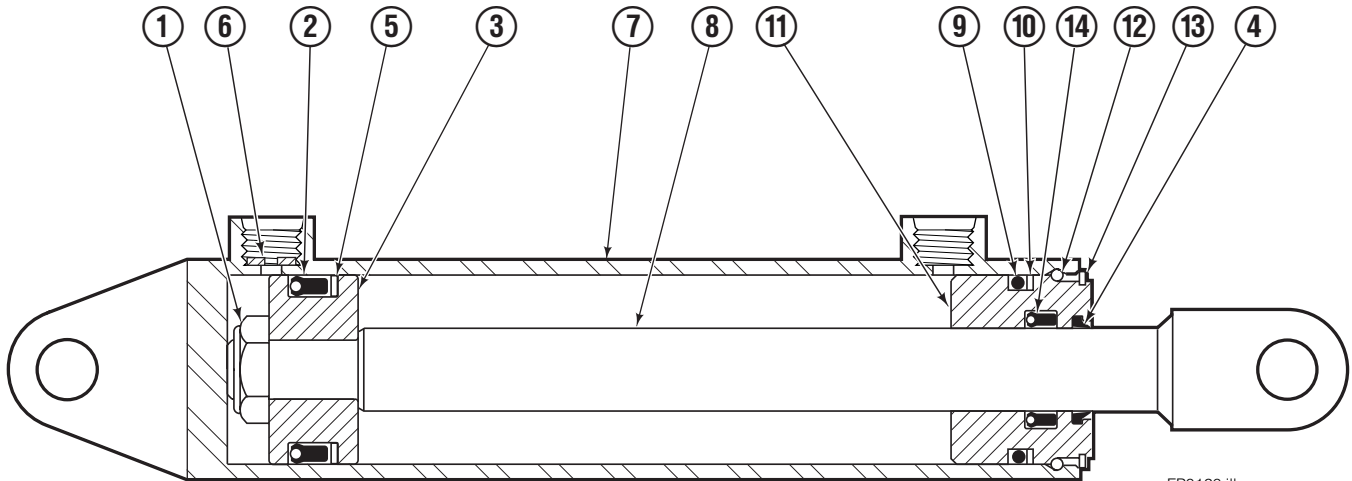

X Included in Service Kit 668021.

■ Included in Nut Service Kit 668926.

Reference: S-4331, S-4343.

Valve Assembly

REF	QTY	PART NO.	DESCRIPTION
		668861	Check Valve
1	1	667490	Special Fitting
● 2	2	2841	O-Ring
3	1	667471	Spool
4	3	609455	Fitting
5	1	668862	Valve Body
6	1	678270	Check Valve - V.P.O.
● 7	1	661347	Service Kit
8	1	604510	Fitting, 6
■ 9	1	676343	Regeneration Elimination Plug
		668864	Service Kit

- Included in Service Kit 668864.
- For eliminating regeneration circuit only.
(See Technical Bulletin Number 121)

Sideshift Cylinder ITA Class III

FP0126.ill

55E			
REF	QTY	PART NO.	DESCRIPTION
		675548	Cylinder Assembly
1	1	553857	Nut
■ 2	1	662452	Seal
3	1	553501	Piston
■ 4	1	636851	Wiper
■ 5	1	638247	Back-up Ring
6	1	675550	Washer (orifice .085 in.)
7	1	675549	Shell
8	1	553449	Rod
■ 9	1	2785	O-Ring
■ 10	1	615128	Back-up Ring
11	1	553500	Retainer
12	1	553856	Retaining Ring
13	1	7202	Snap Ring
■ 14	1	641835	Seal
		553861	Service Kit