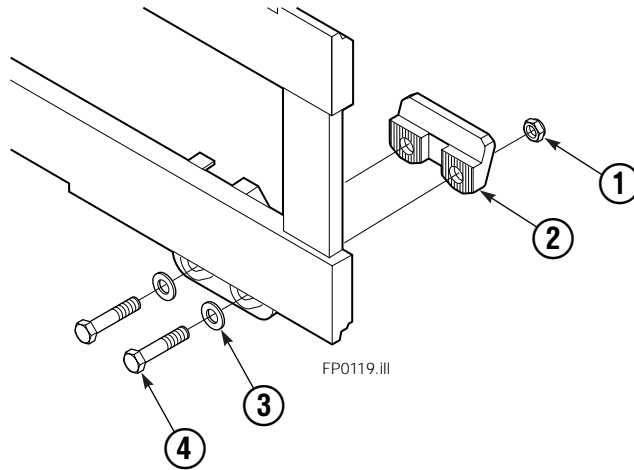

Mounting Group

REF	QTY	PART NO.	DESCRIPTION
		677280	Mounting Group
1	2	553857	Nut
2	1	677160	Lower Hook
3	2	667225	Washer
4	2	638601	Capscrew