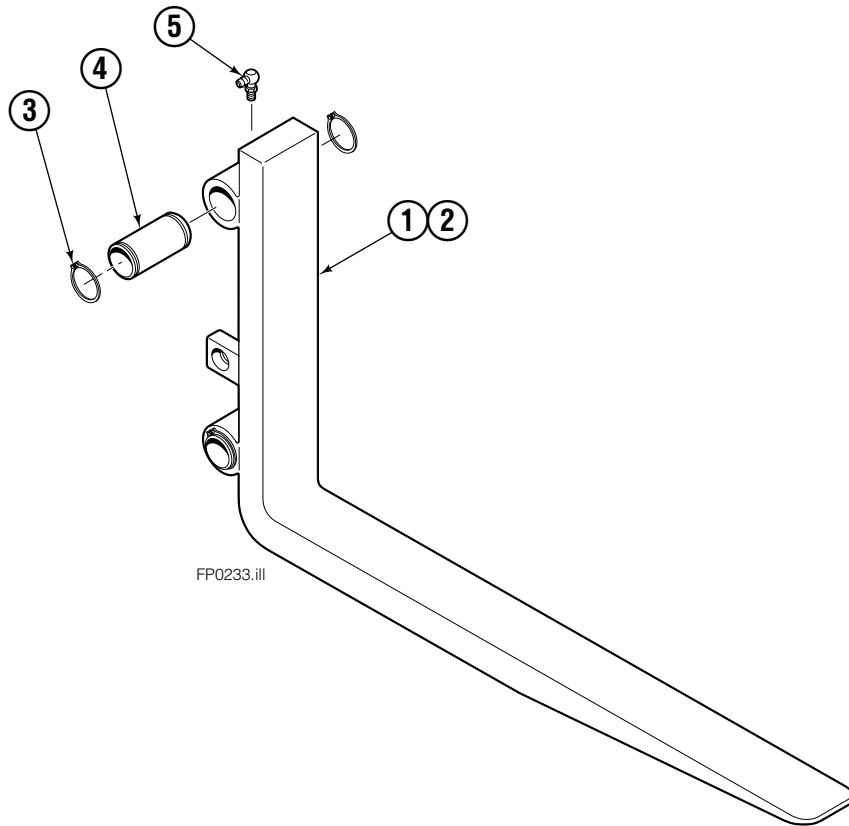

Fork Group

REF	QTY	PART NO.	DESCRIPTION
		6003118	Fork Group
1	1	6003112	Fork - LH
2	1	6003117	Fork - RH
3	8	7205	Retaining Ring
4	4	825084	Bushing
5	4	828470	Grease Fitting