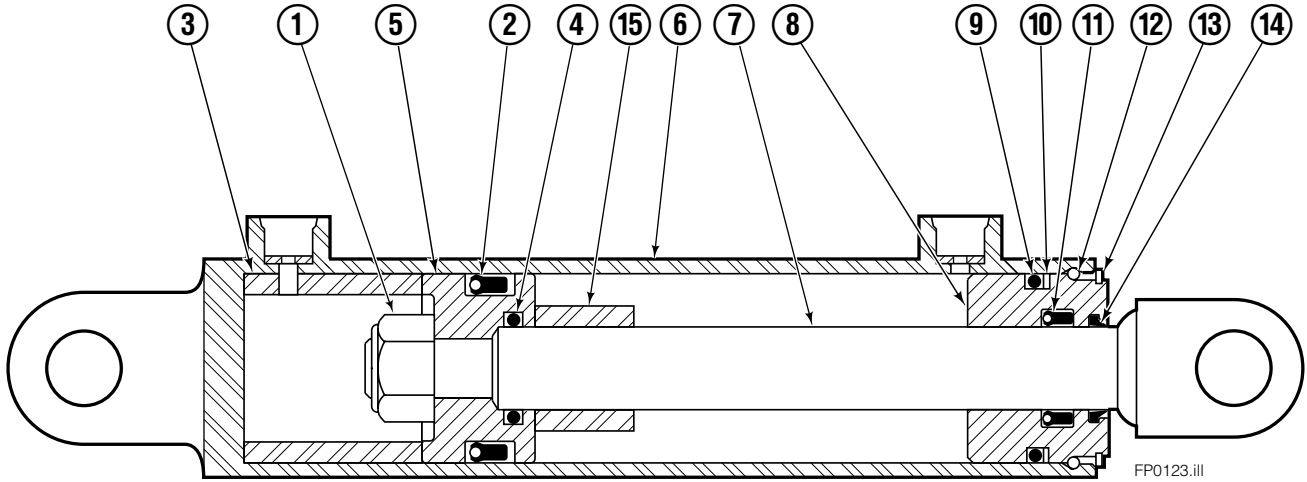

Write: Cascade Corporation, P.O. Box 20187, Portland, OR 97220

Internet: www.cascorp.com

Sideshifter Group

150D			
REF	QTY	PART NO.	DESCRIPTION
1	4	7403	Grease Fitting
2	2	672018	Bearing Segment
3	1	686238	Anchor Bracket
4	2	601676	Fitting, 6-6
5	1	215167	Faceplate ■
6	1	686243	Cylinder Assembly ▲
7	4	678990	Nut, M16
8	2	686217	Cotter Pin
9	1	686215	Clevis Pin
10	4	752903	Capscrew, M16x45
11	4	667225	Washer
12	2	208350	Lower Bearing
13	2	6004779	Lower Hook
14	1	686214	Clevis Pin
15	2	6024818	Restrictor Washer
		672022	Service Kit – Items 1&2
		675856	Service Kit – Item 12

■ If the Faceplate needs replacing, your best value is to order the complete Sideshifter Assembly.

▲ See Cylinder page for parts breakdown.

Reference: S-3419, S-3421, 6106010 S/S Assembly.

Sideshift Cylinder