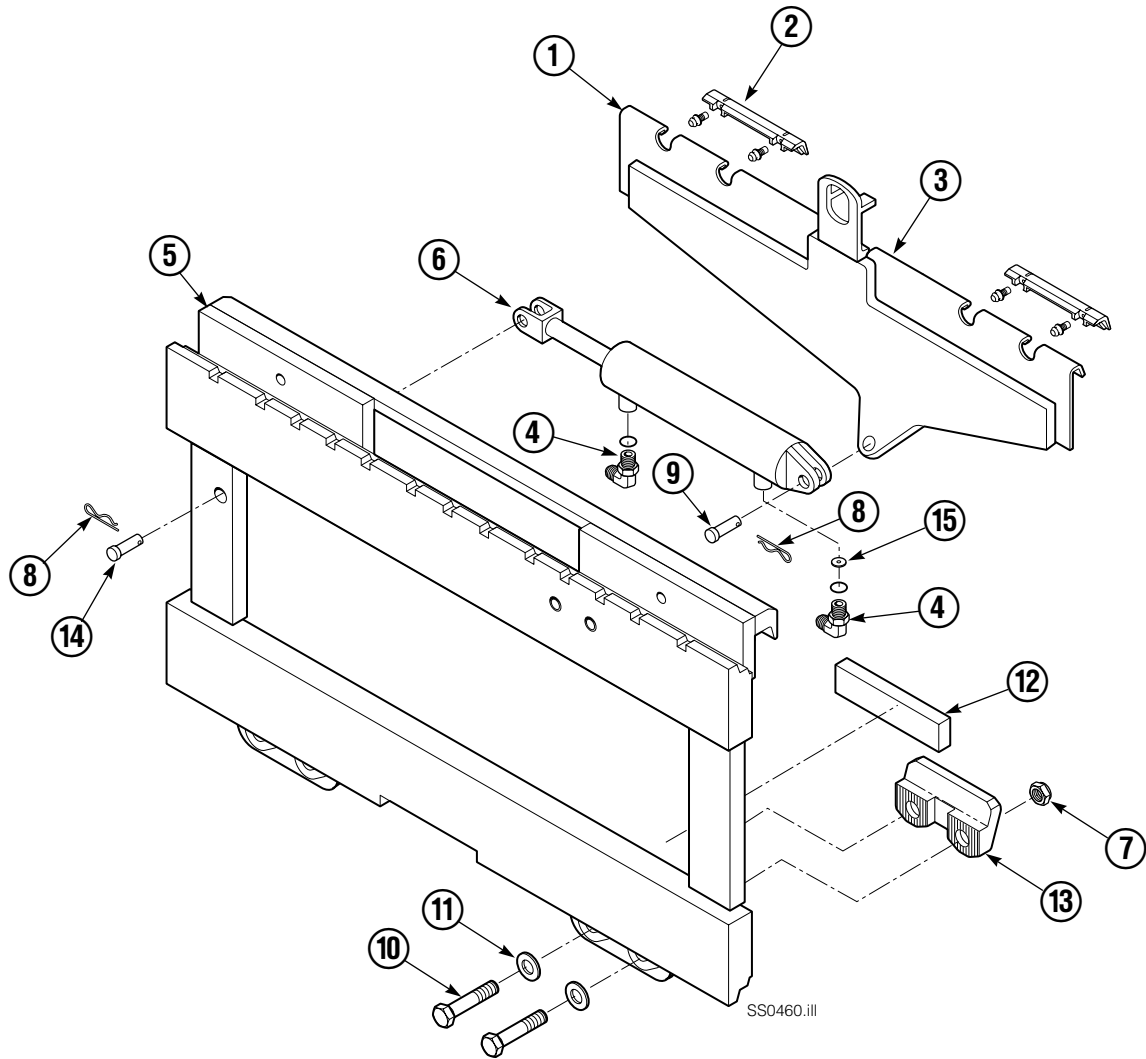

Parts Manual

Model 150D Sideshifter

Serial Number 150D-SSS-C074R1

cascade[®]
corporation

For Technical Assistance call: 800-227-2233, Fax: 888-329-8207

To Order Parts call: 888-227-2233, Fax: 888-329-0234

OR

Write: Cascade Corporation, P.O. Box 20187, Portland, OR 97220

Internet: www.cascorp.com

Sideshifter Group

150D			
REF	QTY	PART NO.	DESCRIPTION
1	4	7403	Grease Fitting
2	2	672018	Bearing Segment
3	1	686238	Anchor Bracket
4	2	601676	Fitting, 6-6
5	1	215167	Faceplate ■
6	1	686243	Cylinder Assembly ▲
7	4	678990	Nut, M16
8	2	686217	Cotter Pin
9	1	686215	Clevis Pin
10	4	752903	Capscrew, M16x45
11	4	667225	Washer
12	2	208350	Lower Bearing
13	2	6004779	Lower Hook
14	1	686214	Clevis Pin
15	2	6024818	Restrictor Washer
		672022	Service Kit – Items 1&2
		675856	Service Kit – Item 12

■ If the Faceplate needs replacing, your best value is to order the complete Sideshifter Assembly.

▲ See Cylinder page for parts breakdown.

Reference: S-3419, S-3421, 6106010 S/S Assembly.

Sideshift Cylinder

REF	QTY	PART NO.	DESCRIPTION
		686243	Cylinder Assembly
1	1	561012	Nut
■ 2	1	662457	Seal
3	1	564562	Spacer – Head
■ 4	1	2718	O-Ring
5	1	561427	Piston
6	1	561419	Shell
7	1	561422	Rod
8	1	561428	Retainer
■ 9	1	2791	O-Ring
■ 10	1	615134	Back-up Ring
■ 11	1	662449	Seal
12	1	561429	Retaining Ring
13	1	7215	Snap Ring
■ 14	1	626468	Wiper
15	1	---	Spacer – Rod
		561430	Service Kit