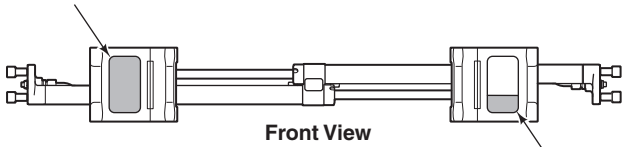

Fork Positioner Assembly

Sticker showing operating pressure, phone numbers for service & parts.