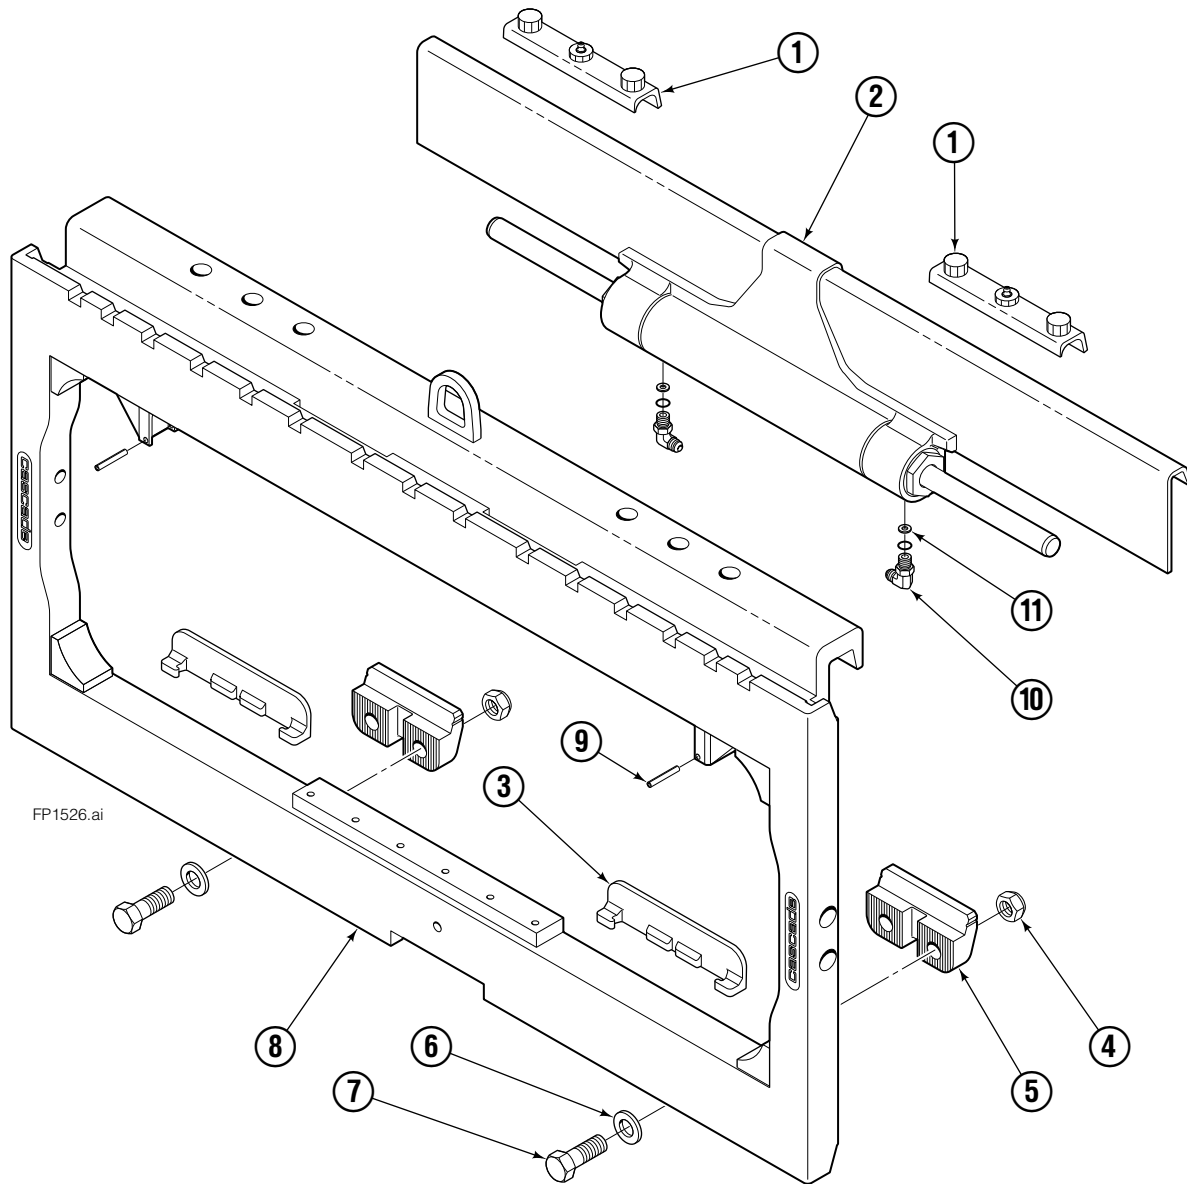

REF	QTY	PART NO.	DESCRIPTION
		6069312	Common Parts Group
4	1	6059224	Manifold
5	2	6059395	◆ Fork Carrier, Inner, 122/150/180 mm Fork
6	2	6059301	Fork Carrier, Outer
7	2	424115	Grease Fitting
8	2	6059267	Cylinder Head End
9	2	6042658	Restrictor Fitting
10	4	6059383	Shim
11	2	6059219	Cylinder Retainer
12	8	6059580	O-Ring, Retainer OD ✘
13	2	562132	Rod Seal, Retainer ✘
14	2	562131	Rod Wiper, Retainer ✘
15	4	6059382	Half-Ring Keeper
16	2	6059421	Piston Wear Ring ✘
17	2	6059422	Piston Seal ✘
18	4	6059419	Bearing, Composite
19	4	6059584	Wiper
20	2	6059459	Rod Retainer Plug
21	4	6405531	Capscrew, M12 x 160
22	2	6043332	Fitting, M10 to No.4 JIC ●
23	4	6042689	Fitting, M10 to EO-2 Tube
24	4	769577	Capscrew, M16 x 50 ■
25	4	678992	Lockwasher, M16 ■
26	4	767615	◆ Capscrew, M10 x 25
27	2	6059397	◆ Spacer Bar
28	2	—	Rod Spacer
29	2	8100527	Piston Spacer

★ If cylinder shell or rod needs replacing due to bending damage, order complete Fork Positioner Assembly.

◆ Included in Fork Carrier Assembly 6059395.

✘ Included in Cylinder Service Kit 6081752.

● Included in Fitting Group 6045440.

■ Included in Mounting Kit 6059460.

Reference: SK-8919.1

Sideshift Assembly

120K/150K							
REF	QTY	PART NO.	DESCRIPTION	REF	QTY	PART NO.	DESCRIPTION
1	2	6079936	Upper Bearing	7	4	768580	◆ Capscrew, M20 x 60
2	1	6802911	Cylinder ▲	8	1	6804686	Frame
3	2	6057162	Lower Bearing	9	2	7916	Roll Pin
4	4	783800	◆ Nut, M20	10	2	607616	■ Fitting, 6-6
5	2	6083157	◆ Lower Hook	11	2	221733	▼ Restrictor Washer
6	4	215419	◆ Washer, M20				