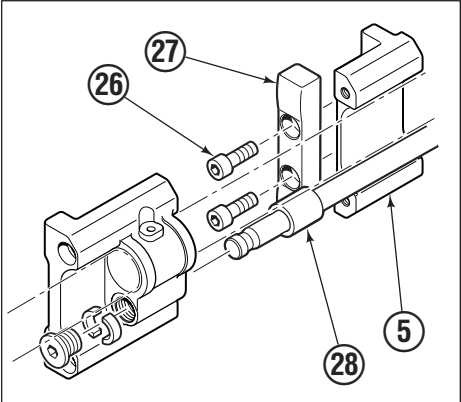

Assembly part number (on LH fork carrier).

Fork Positioner Assembly

Items that vary by width

120K/150K			
ASSEMBLY PART NO.	REF. NO. 1 ★ CYLINDER SHELL QTY 2	REF. NO. 2 ★ CYLINDER ROD QTY 2	REF. NO. 3 TUBE QTY 2
6804687	6084264	6084265	6084267

REF	QTY	PART NO.	DESCRIPTION
		6069312	Common Parts Group
4	1	6059224	Manifold
5	2	6059395	◆ Fork Carrier, Inner, 122/150/180 mm Fork
6	2	6059301	Fork Carrier, Outer
7	2	424115	Grease Fitting
8	2	6059267	Cylinder Head End
9	2	6042658	Restrictor Fitting
10	4	6059383	Shim
11	2	6059219	Cylinder Retainer
12	8	6059580	O-Ring, Retainer OD ✘
13	2	562132	Rod Seal, Retainer ✘
14	2	562131	Rod Wiper, Retainer ✘
15	4	6059382	Half-Ring Keeper
16	2	6059421	Piston Wear Ring ✘
17	2	6059422	Piston Seal ✘
18	4	6059419	Bearing, Composite
19	4	6059584	Wiper
20	2	6059459	Rod Retainer Plug
21	4	6405531	Capscrew, M12 x 160
22	2	6043332	Fitting, M10 to No.4 JIC ●
23	4	6042689	Fitting, M10 to EO-2 Tube
24	4	769577	Capscrew, M16 x 50 ■
25	4	678992	Lockwasher, M16 ■
26	4	767615	◆ Capscrew, M10 x 25
27	2	6059397	◆ Spacer Bar
28	2	—	Rod Spacer
29	2	8100527	Piston Spacer

■ Included in Mounting Kit 6059460.

Reference: SK-8919.1

Sideshift Assembly

120K/150K							
REF	QTY	PART NO.	DESCRIPTION	REF	QTY	PART NO.	DESCRIPTION
1	2	6079936	Upper Bearing	7	4	768580	◆ Capscrew, M20 x 60
2	1	6802911	Cylinder ▲	8	1	6804686	Frame
3	2	6057162	Lower Bearing	9	2	7916	Roll Pin
4	4	783800	◆ Nut, M20	10	2	607616	■ Fitting, 6-6
5	2	6083157	◆ Lower Hook	11	2	221733	▼ Restrictor Washer
6	4	215419	◆ Washer, M20				