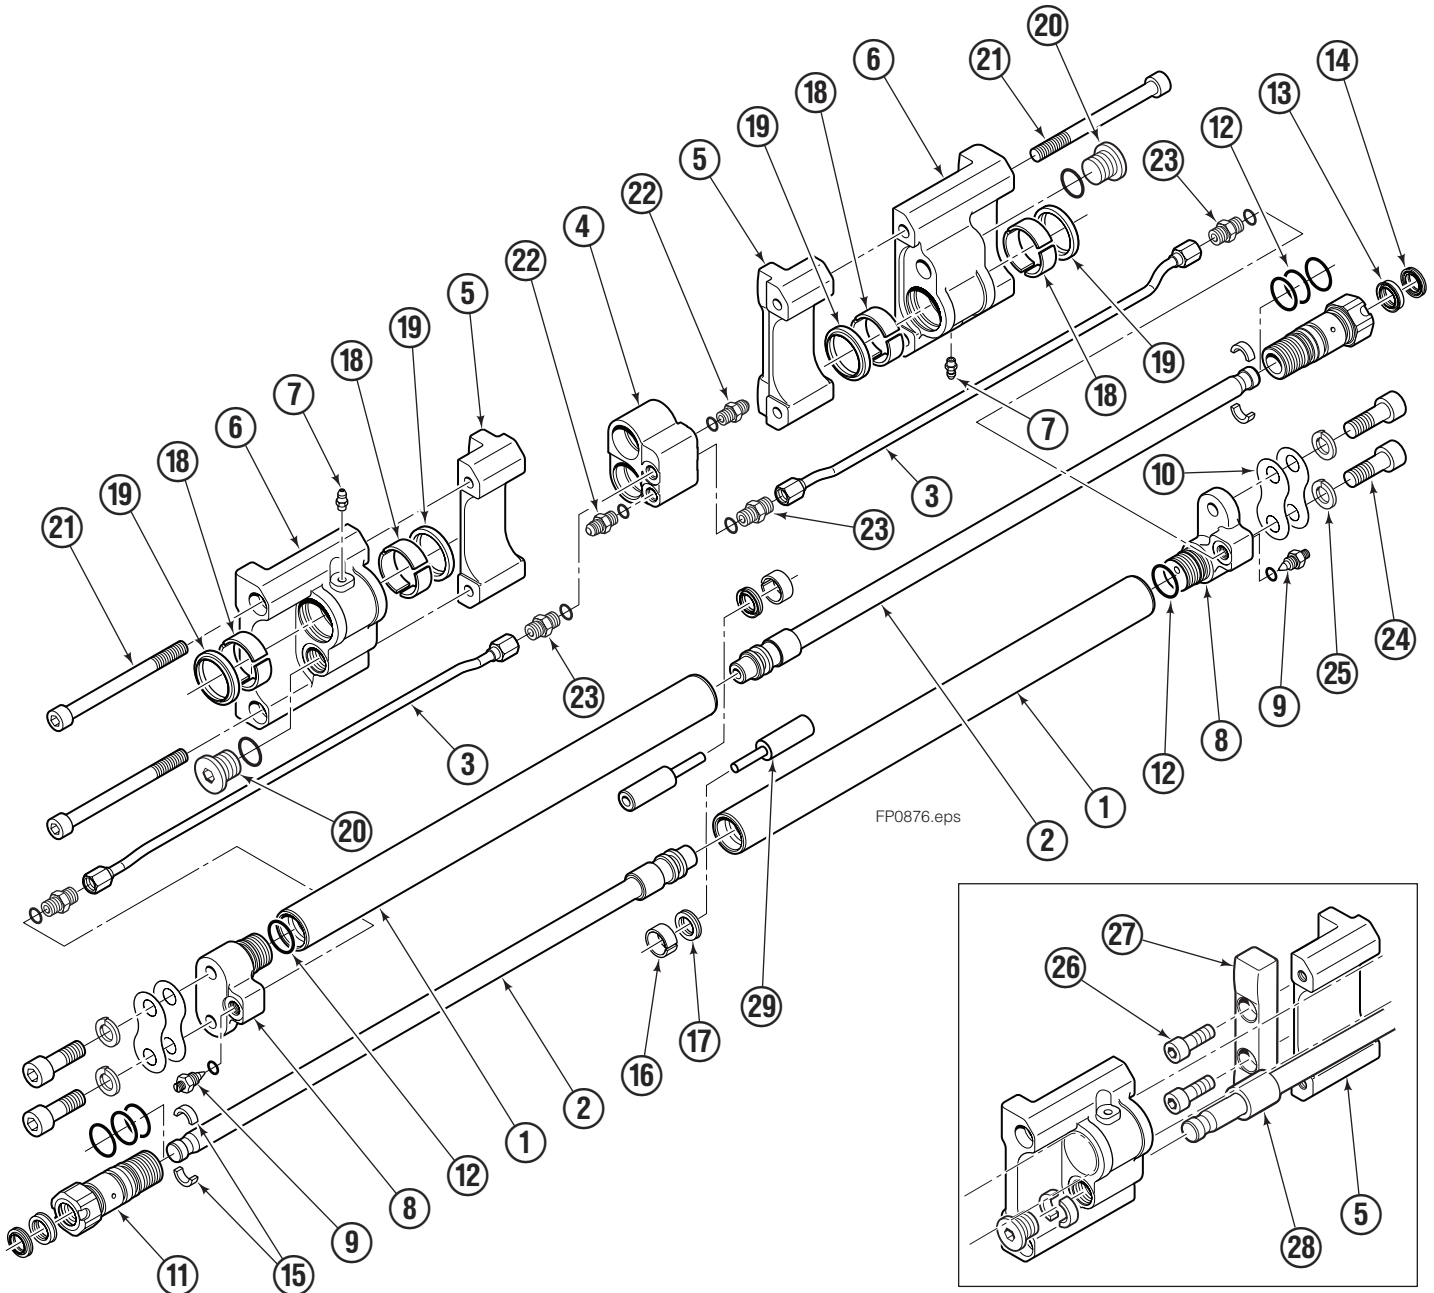

OR

Write: Cascade Corporation, P.O. Box 20187, Portland, OR 97220

Internet: www.cascorp.com

Fork Positioner Assembly

Sticker showing operating pressure, phone numbers for service & parts.

Patent Sticker

FP0667.eps

Assembly part number (on LH fork carrier).

Fork Positioner Assembly

Items that vary by width

120K/150K			
ASSEMBLY PART NO.	REF. NO. 1 ★ CYLINDER SHELL QTY 2	REF. NO. 2 ★ CYLINDER ROD QTY 2	REF. NO. 3 TUBE QTY 2
6804687	6084264	6084265	6084267

REF	QTY	PART NO.	DESCRIPTION
		6069312	Common Parts Group
4	1	6059224	Manifold
5	2	6059395	◆ Fork Carrier, Inner, 122/150/180 mm Fork
6	2	6059301	Fork Carrier, Outer
7	2	424115	Grease Fitting
8	2	6059267	Cylinder Head End
9	2	6042658	Restrictor Fitting
10	4	6059383	Shim
11	2	6059219	Cylinder Retainer
12	8	6059580	O-Ring, Retainer OD ✘
13	2	562132	Rod Seal, Retainer ✘
14	2	562131	Rod Wiper, Retainer ✘
15	4	6059382	Half-Ring Keeper
16	2	6059421	Piston Wear Ring ✘
17	2	6059422	Piston Seal ✘
18	4	6059419	Bearing, Composite
19	4	6059584	Wiper
20	2	6059459	Rod Retainer Plug
21	4	6405531	Capscrew, M12 x 160
22	2	6043332	Fitting, M10 to No.4 JIC ●
23	4	6042689	Fitting, M10 to EO-2 Tube
24	4	769577	Capscrew, M16 x 50 ■
25	4	678992	Lockwasher, M16 ■
26	4	767615	◆ Capscrew, M10 x 25
27	2	6059397	◆ Spacer Bar
28	2	—	Rod Spacer
29	2	8100527	Piston Spacer

■ Included in Mounting Kit 6059460.

Reference: SK-8919.1

Sideshift Assembly

120K/150K							
REF	QTY	PART NO.	DESCRIPTION	REF	QTY	PART NO.	DESCRIPTION
1	2	6079936	Upper Bearing	7	4	768580	◆ Capscrew, M20 x 60
2	1	6802911	Cylinder ▲	8	1	6804686	Frame
3	2	6057162	Lower Bearing	9	2	7916	Roll Pin
4	4	783800	◆ Nut, M20	10	2	607616	■ Fitting, 6-6
5	2	6083157	◆ Lower Hook	11	2	221733	▼ Restrictor Washer
6	4	215419	◆ Washer, M20				