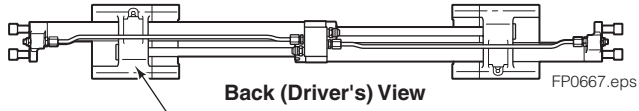

Patent Sticker