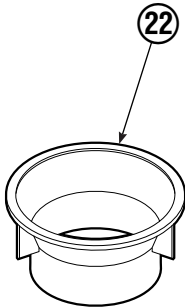

Check Valve

REF	QTY	PART NO.	DESCRIPTION
		670549	Check Valve Assembly
1	2	609453	Fitting, 10
2	2	670552	Spring
3	2	670551	Guide
4	2	7020	Ball
5	2	602580	Fitting, 8
6	2	673989	Spring
7	1	670550	Body
8	1	670553	Spool

Common Components

RC0126.iii

90F			
REF	QTY	PART NO.	DESCRIPTION
		206686	Components Group
1	8	660200	Shim
2	24	768809	Capscrew, M8 x 16-8.8
3	8	206589	Retainer
4	8	680651	Pin
5	8	673385	Drive Pin
6	4	206591	Retainer
7	4	675022	Pin
8	4	681673	Spacer
9	16	673379	Shim
10	4	675086	Drive Pin

Reference: SK-5314, SK-5315.

Revolving Connection Fixed Short Arm

90F			
REF	QTY	PART NO.	DESCRIPTION
		208767	Revolving Connection
1	2	768798	Capscrew, M8 x 45
2	1	687300	End Block
3	6	604511	Fitting, 6-6
4	1	7341	Snap Ring
5	1	687288	Shaft
6	1	681585	Service Kit
7	6	663694	Fitting, 3
8	1	208942	Body
9	1	3138	Snap Ring
10	4	604510	Fitting, 6

Long Arm Cylinder

REF	QTY	PART NO.	DESCRIPTION
		580171	Cylinder Assembly
1	1	674843	Bearing
2	1	560997	Nut
◆3	1	660769	Bearing
◆4	1	662462	Seal
◆5	2	638295	Back-Up Ring
6	2	604511	Fitting, 6-6
7	1	556852	Fitting, 4
8	1	557212	Check Valve
◆9	1	2801	O-Ring
◆10	1	583977	Back-Up Ring
◆11	1	554598	Seal
◆12	1	628047	Wiper
13	1	557405	Rod
14	1	555724	Retainer
15	1	557389	Piston
◆16	1	2722	O-Ring
17	1	558353	Shell
18	1	667516	Check Valve Service Kit
19	1	—	Spacer
20	1	—	Spacer
21	2	675006	Bearing
22	1	669243	Seal Loader
		555725	Service Kit