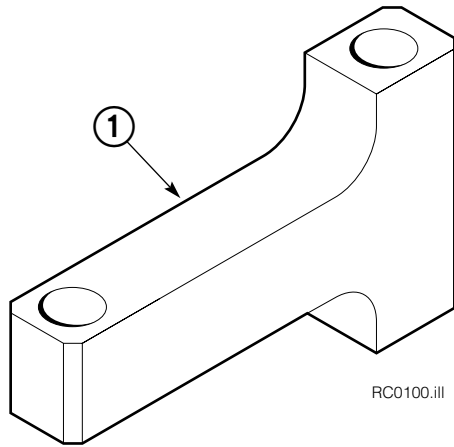

Reference: SK-5314, SK-5315.

Revolving Connection Fixed Short Arm

90F			
REF	QTY	PART NO.	DESCRIPTION
		208767	Revolving Connection
1	2	768798	Capscrew, M8 x 45
2	1	687300	End Block
3	6	604511	Fitting, 6-6
4	1	7341	Snap Ring
5	1	687288	Shaft
6	1	681585	Service Kit
7	6	663694	Fitting, 3
8	1	208942	Body
9	1	3138	Snap Ring
10	4	604510	Fitting, 6

Long Arm Cylinder

REF	QTY	PART NO.	DESCRIPTION
		580171	Cylinder Assembly
1	1	674843	Bearing
2	1	560997	Nut
◆3	1	660769	Bearing
◆4	1	662462	Seal
◆5	2	638295	Back-Up Ring
6	2	604511	Fitting, 6-6
7	1	556852	Fitting, 4
8	1	557212	Check Valve
◆9	1	2801	O-Ring
◆10	1	583977	Back-Up Ring
◆11	1	554598	Seal
◆12	1	628047	Wiper
13	1	557405	Rod
14	1	555724	Retainer
15	1	557389	Piston
◆16	1	2722	O-Ring
17	1	558353	Shell
18	1	667516	Check Valve Service Kit
19	1	—	Spacer
20	1	—	Spacer
21	2	675006	Bearing
22	1	669243	Seal Loader
		555725	Service Kit

◆ Included in Service Kit 555725.

Reference: S-5320, S-5321.

Link

REF	QTY	PART NO.	DESCRIPTION
1	2	675098	Link

Short Arm

90F			
REF	QTY	PART NO.	DESCRIPTION
		206682	Arm Assembly
1	1	206672	Short Arm
2	2	674994	Link
3	2	682978	Clevis Pin
4	2	6525	Cotter Pin
5	2	674993	Pin
6	1	674962	Contact Pad
7	2	689900	Plug
8	1	676810	Arm Tip Repair Kit