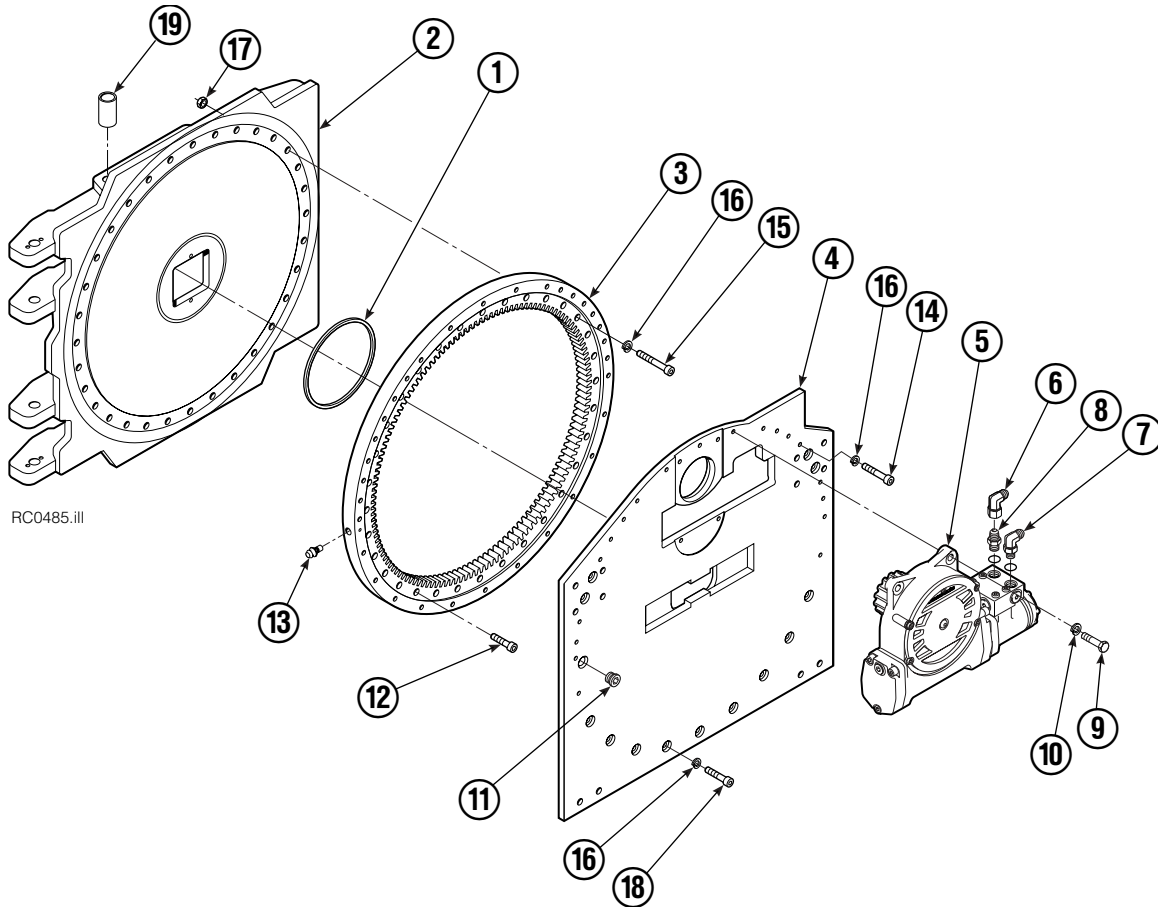

Internet: www.cascorp.com

Safety Decals

RC0636.ill

Roll Clamp Safety Decals			
REF	QTY	PART NO.	DESCRIPTION
1	6	665595	No Hand Hold Decal
2	3	660269	Short Arm Rotation Position Decal
3	4	656038	Caution Decal
4	4	679150	No Step Decal
5	4	665677	Trapped Pressure Decal
6	1	679059	Quick-Change Hook Decal

Frame Group

90F			
REF	QTY	PART NO.	DESCRIPTION
		214490	Frame Group
1	1	670931	Seal
2	1	214491	Faceplate
3	1	214481	Bearing Assembly
4	1	214484	Baseplate
5	1	675639	Drive Group ▲
6	1	605761	Fitting, 8-8
7	1	601250	Fitting, 8-8
8	1	601377	Fitting, 8-8
9	4	763021	Capscrew, M12 x 30
10	4	6290	Lockwasher, 1/2
11	1	664071	Plug
12	22	753221	Capscrew, M12 x 50
13	1	7401	Grease Fitting
14	19	213633	Capscrew, M12 x 55
15	10	768831	Capscrew, M12 x 70
16	42	681473	Washer, M12
17	10	763025	Nut, M12
18	13	206174	Capscrew, M12 x 45
19	8	675007	Bushing