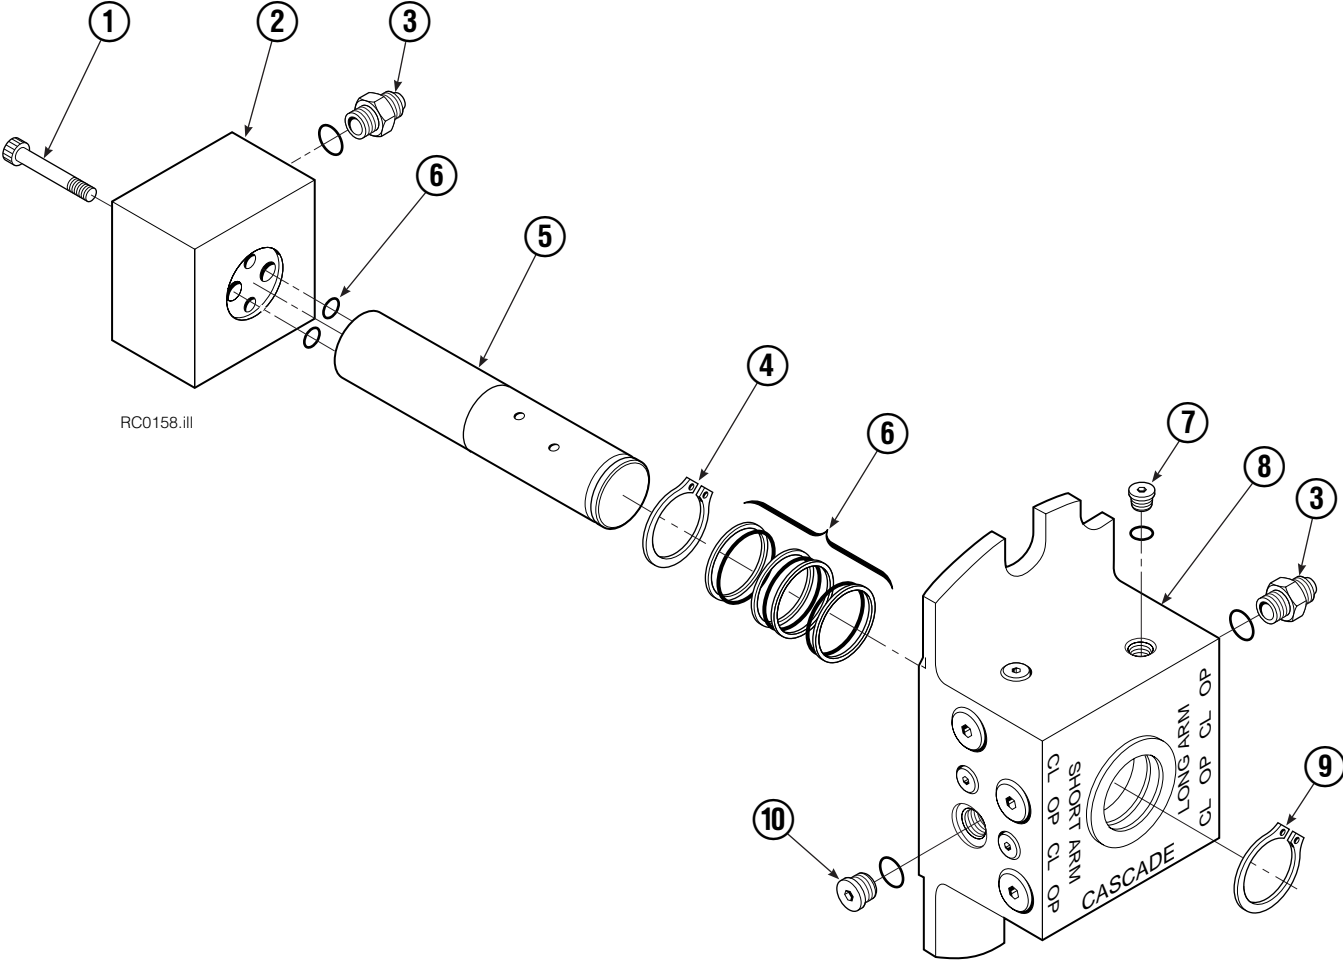

Check Valve

REF	QTY	PART NO.	DESCRIPTION
		670549	Check Valve Assembly
1	2	609453	Fitting, 10
2	2	670552	Spring
3	2	670551	Guide
4	2	7020	Ball
5	2	602580	Fitting, 8
6	2	673989	Spring
7	1	670550	Body
8	1	670553	Spool

Common Components

RC0126.iii

90F			
REF	QTY	PART NO.	DESCRIPTION
		206686	Components Group
1	8	660200	Shim
2	24	768809	Capscrew, M8 x 16-8.8
3	8	206589	Retainer
4	8	680651	Pin
5	8	673385	Drive Pin
6	4	206591	Retainer
7	4	675022	Pin
8	4	681673	Spacer
9	16	673379	Shim
10	4	675086	Drive Pin

Reference: SK-5314, SK-5315.

Revolving Connection Fixed Short Arm

90F			
REF	QTY	PART NO.	DESCRIPTION
		208767	Revolving Connection
1	2	768798	Capscrew, M8 x 45
2	1	687300	End Block
3	6	604511	Fitting, 6-6
4	1	7341	Snap Ring
5	1	687288	Shaft
6	1	681585	Service Kit
7	6	663694	Fitting, 3
8	1	208942	Body
9	1	3138	Snap Ring
10	4	604510	Fitting, 6