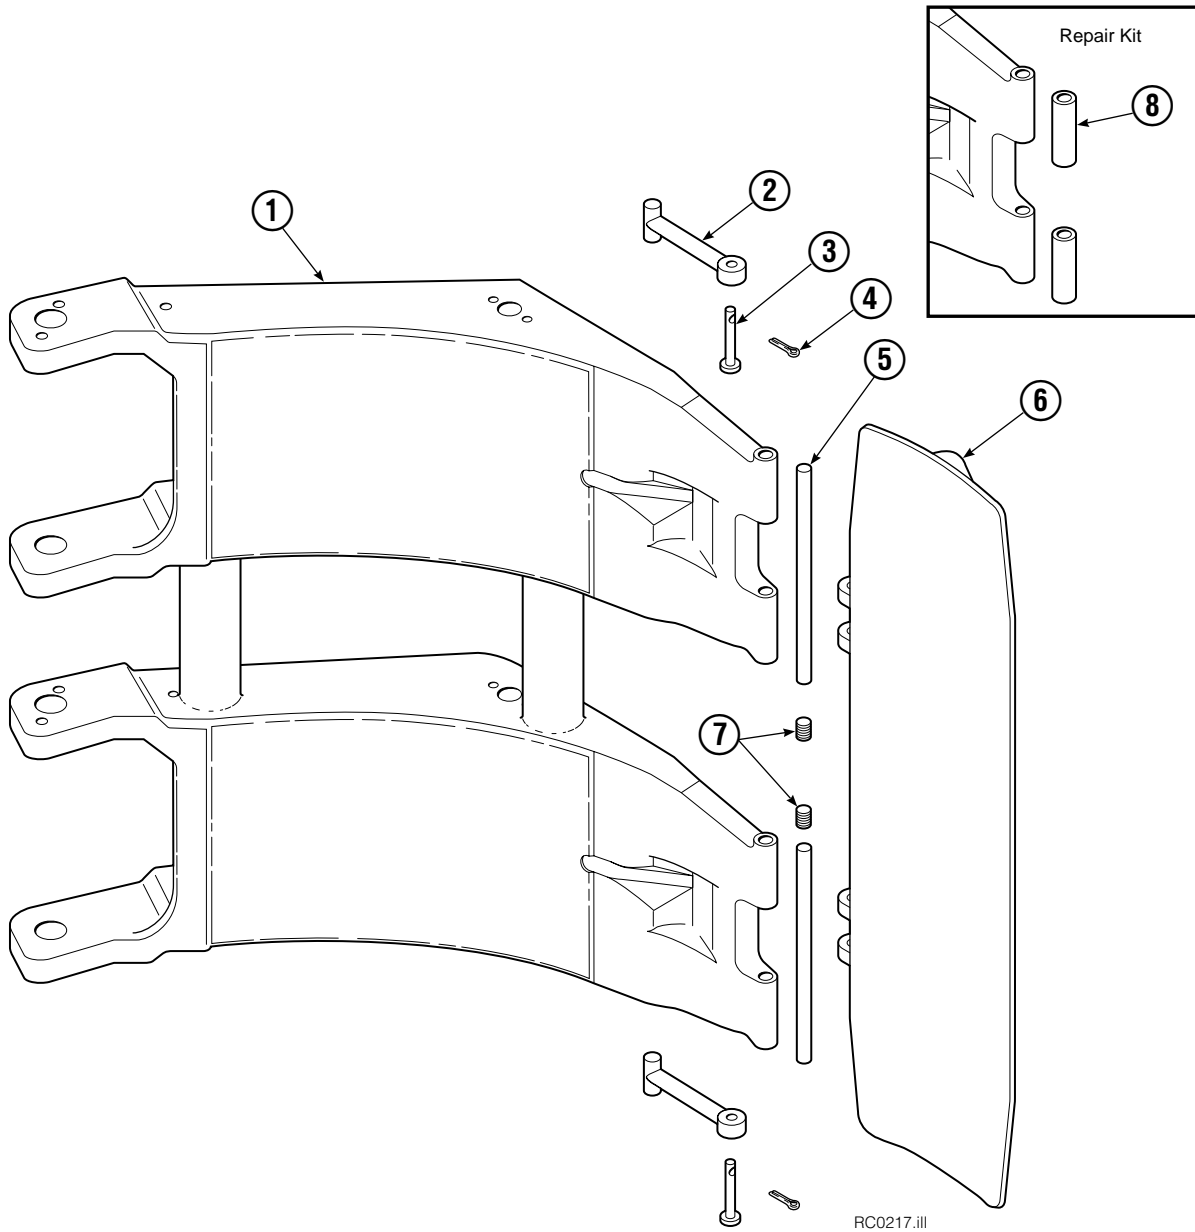

◆ Included in Service Kit 555725.

Reference: S-5320, S-5321.

Link

REF	QTY	PART NO.	DESCRIPTION
1	2	675098	Link

Short Arm

90F			
REF	QTY	PART NO.	DESCRIPTION
		206682	Arm Assembly
1	1	206672	Short Arm
2	2	674994	Link
3	2	682978	Clevis Pin
4	2	6525	Cotter Pin
5	2	674993	Pin
6	1	674962	Contact Pad
7	2	689900	Plug
8	1	676810	Arm Tip Repair Kit

Long Arm

90F			
REF	QTY	PART NO.	DESCRIPTION
		206683	Arm Assembly
1	1	206673	Long Arm
2	2	674994	Link
3	2	682978	Clevis Pin
4	2	6525	Cotter Pin
5	2	674993	Pin
6	1	674962	Contact Pad
7	2	689900	Plug
8	1	676810	Arm Tip Repair Kit