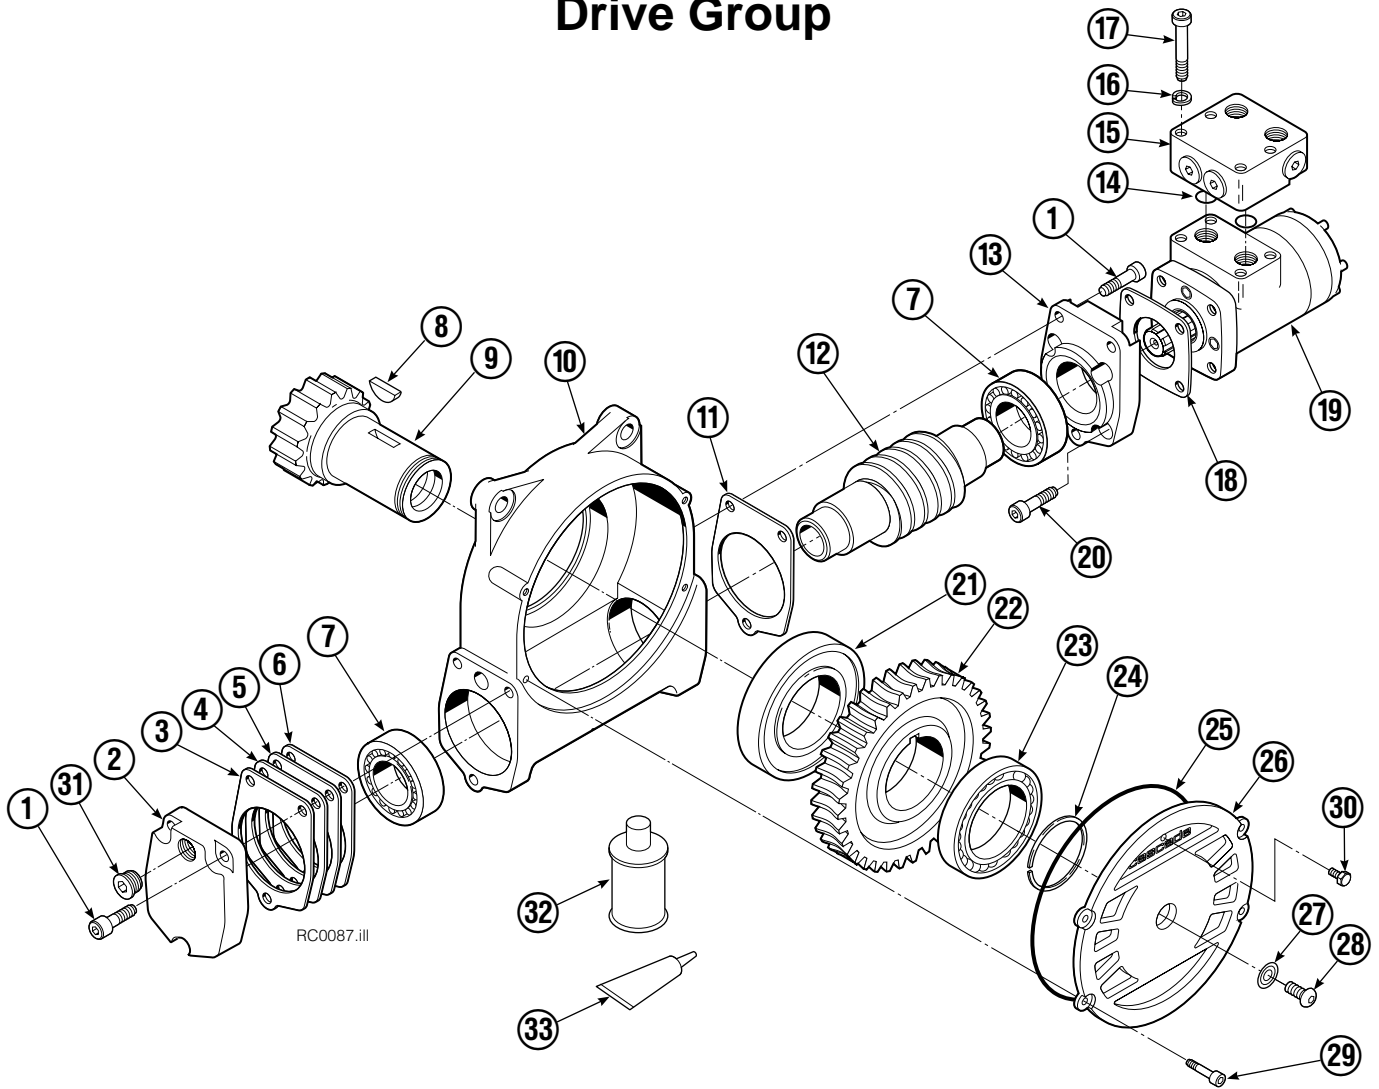

Drive Group

REF	QTY	PART NO.	DESCRIPTION	REF	QTY	PART NO.	DESCRIPTION
	■	675639	Drive Group with Motor	19	1	206392	Drive Motor ▲
	■	675633	Drive Group without Motor	20	4	4468	Capscrew, 3/8 NC x .75 GR8
1	6	769570	Capscrew, M12 x 25	21	1	670580	Bearing
2	1	676855	Cover	22	1	675609	Worm Gear
3	●	674513	Shim – .005" (blue)	23	1	670581	Bearing
4	●	670574	Shim – .010" (brown)	24	1	7214	Snap Ring
5	●	671757	Shim – .015" (pink)	25	1	643423	O-Ring
6	●	671758	Shim – .020" (yellow)	26	1	775552	Cover
7	2	670579	Bearing	27	1	603680	Seal
8	1	670582	Key	28	1	783608	Capscrew, 3/8 NC x .50 GR8
9	1	670556	Pinion	29	4	200882	Capscrew, M12 x 20
10	1	775551	Housing	30	1	644010	Relief Fitting
11	1	686465	Gasket	31	1	604510	Fitting, 6
12	1	675608	Worm	32	1	656300	Gear Box Lube - 48 oz.
13	1	775553	Adapter	33	1	668184	Sealant
14	2	2705	Seal	34		670578	Shim Service Kit (items 3-6,11,25 & 33)
15	1	670549	Check Valve			675637	Bearing Service Kit (items 21 & 34)
16	4	6444	Lockwasher			675638	Bearing Service Kit (items 7 & 34)
17	4	607059	Capscrew, 5/16 NC			206394	Motor Kit (items 11,14,18,19 & 33)
18	1	670575	Gasket				

■ Includes all items except 14,15,17 and 18.

● Quantity as required.

▲ See Drive Motor page for parts breakdown.

Reference: 675639 (Common Parts 675627, SK-5032.)

675633 (Sub Assy 220335, Common Parts 795490, SKN-5527)