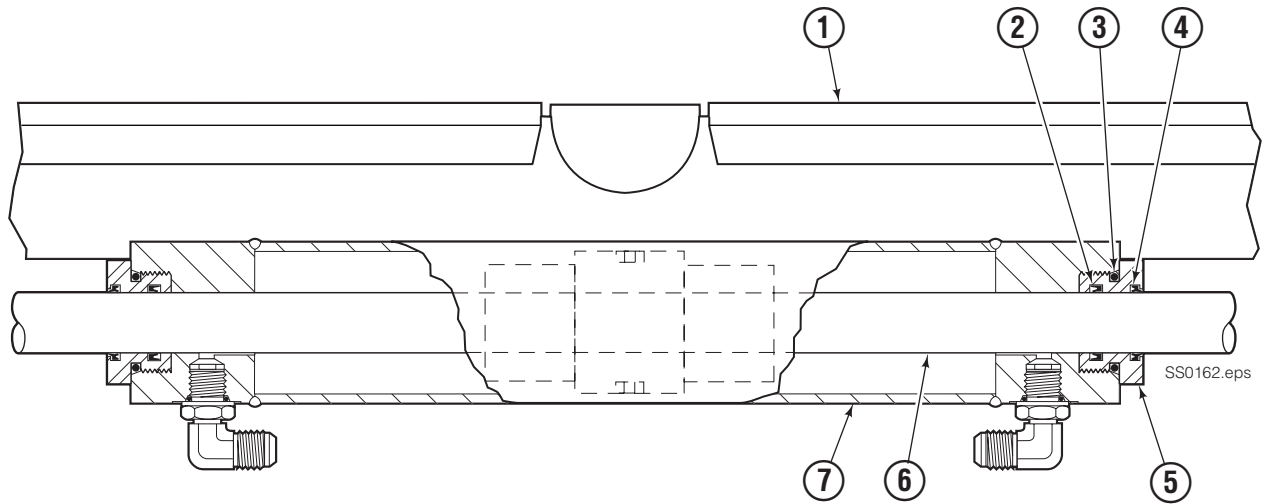

Cylinder Assembly

65K			
REF	QTY	PART NO.	DESCRIPTION
1	1	6061486	Cylinder Assembly
2	2	562132	● Rod Seal
3	2	415866	● O-Ring, 70 Duro
4	2	562131	● Rod Wiper Seal
5	2	218324	Retainer/Seal Carrier
6	-	■	Rod/Piston Assembly
7	-	■	Cylinder Shell
		219868	Rod Seal Service Kit

1. Included in Service Kit 219868.
   - Not serviceable - order new Cylinder Assembly.
2. Reference: S-22490.