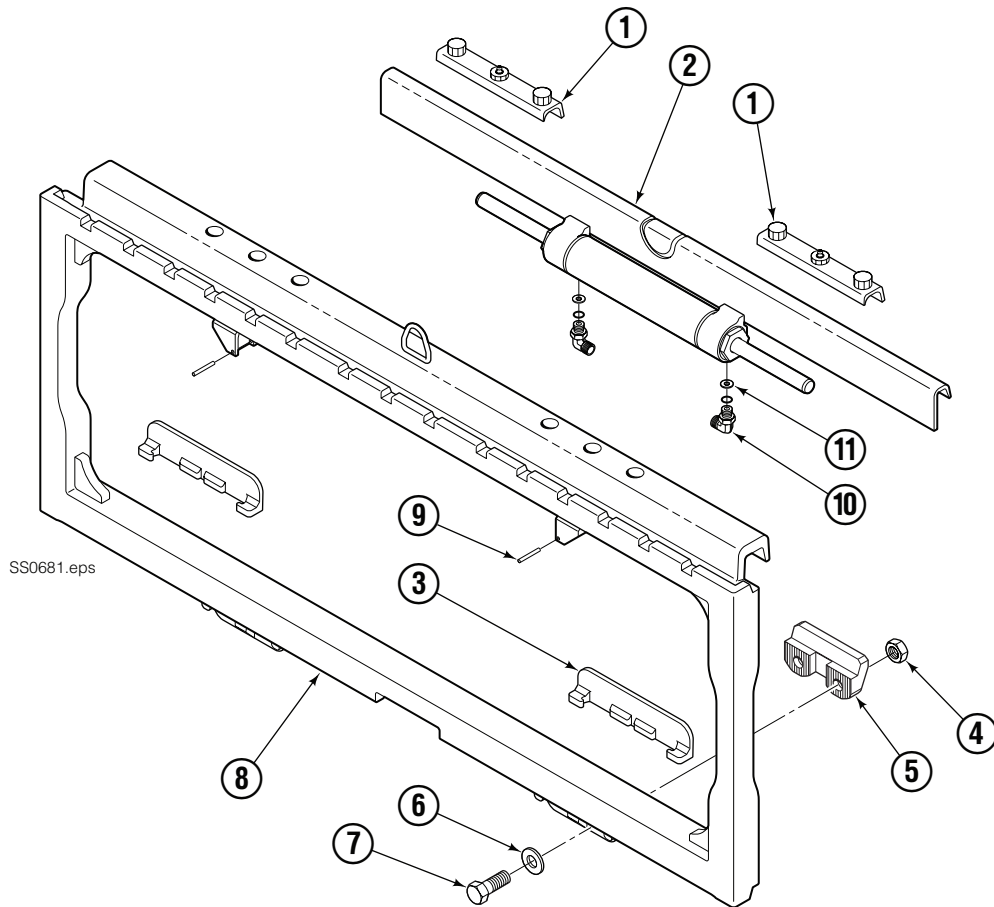

Items that vary by width

65K			
ASSEMBLY PART NO.	REF. NO. 1 ★ CYLINDER SHELL QTY 2	REF. NO. 2 ★ CYLINDER ROD QTY 2	REF. NO. 3 TUBE QTY 2
6068427	6054867	6054868	6047530

REF	QTY	PART NO.	DESCRIPTION
		6056272	Common Parts Group
4	1	6043391	Manifold
5	2	6052301	Fork Carrier, Inner, 80/100/122 mm Fork
6	2	6042449	Fork Carrier, Outer
7	2	424115	Grease Fitting
8	2	6052709	Cylinder Head End
9	2	6042658	Restrictor Fitting
10	4	6039245	Shim
11	2	6039028	Cylinder Retainer
	2	6055787	Cylinder Retainer w/Seals (Items 12-14)
12	8	666183	O-Ring, Retainer OD ✘
13	2	6039179	Rod Seal, Retainer ✘
14	2	6039180	Rod Wiper, Retainer ✘
15	4	6042830	Half-Ring Keeper
16	2	6039172	Piston Wear Ring ✘
17	2	6047577	Piston Seal ✘
18	4	6039171	Bearing, Composite ✔
19	4	6043341	Wiper ✔
20	2	6043316	Rod Retainer Plug
21	4	768824	Capscrew, M10 x 120
22	2	6043332	Fitting, M10 to No.4 JIC ●
23	4	6042689	Fitting, M10 to EO-2 Tube
24	4	769572	Capscrew, M12 x 35 ■
25	4	684660	Lockwasher, M12 ■
26	4	—	Capscrew, M10 x 25
27	2	—	Spacer Bar
28	2	—	Rod Spacer
29	2	6055038	Piston Spacer

★ If cylinder shell or rod needs replacing due to bending damage, order complete Fork Positioner Assembly.

✘ Included in Cylinder Service Kit 6055389.

✔ Included in Composite Bearing Service Kit 6055390.

● Included in Fitting Group 6045440.

■ Included in Mounting Kit 6045442.

Reference: SK-8737.

Sideshift Assembly

65F							
REF	QTY	PART NO.	DESCRIPTION	REF	QTY	PART NO.	DESCRIPTION
1	2	6051249	Upper Bearing	7	4	752903	◆ Capscrew, M16 x 45
2	1	6061486	Cylinder ▲	8	1	6068420	Frame ●
3	2	6057162	Lower Bearing	9	2	7890	Roll Pin
4	4	678990	◆ Nut, M16	10	2	601676	■ Fitting, 6-6
5	2	204186	◆ Lower Hook	11	2	221733	▼ Restrictor Washer
6	4	667225	◆ Washer				