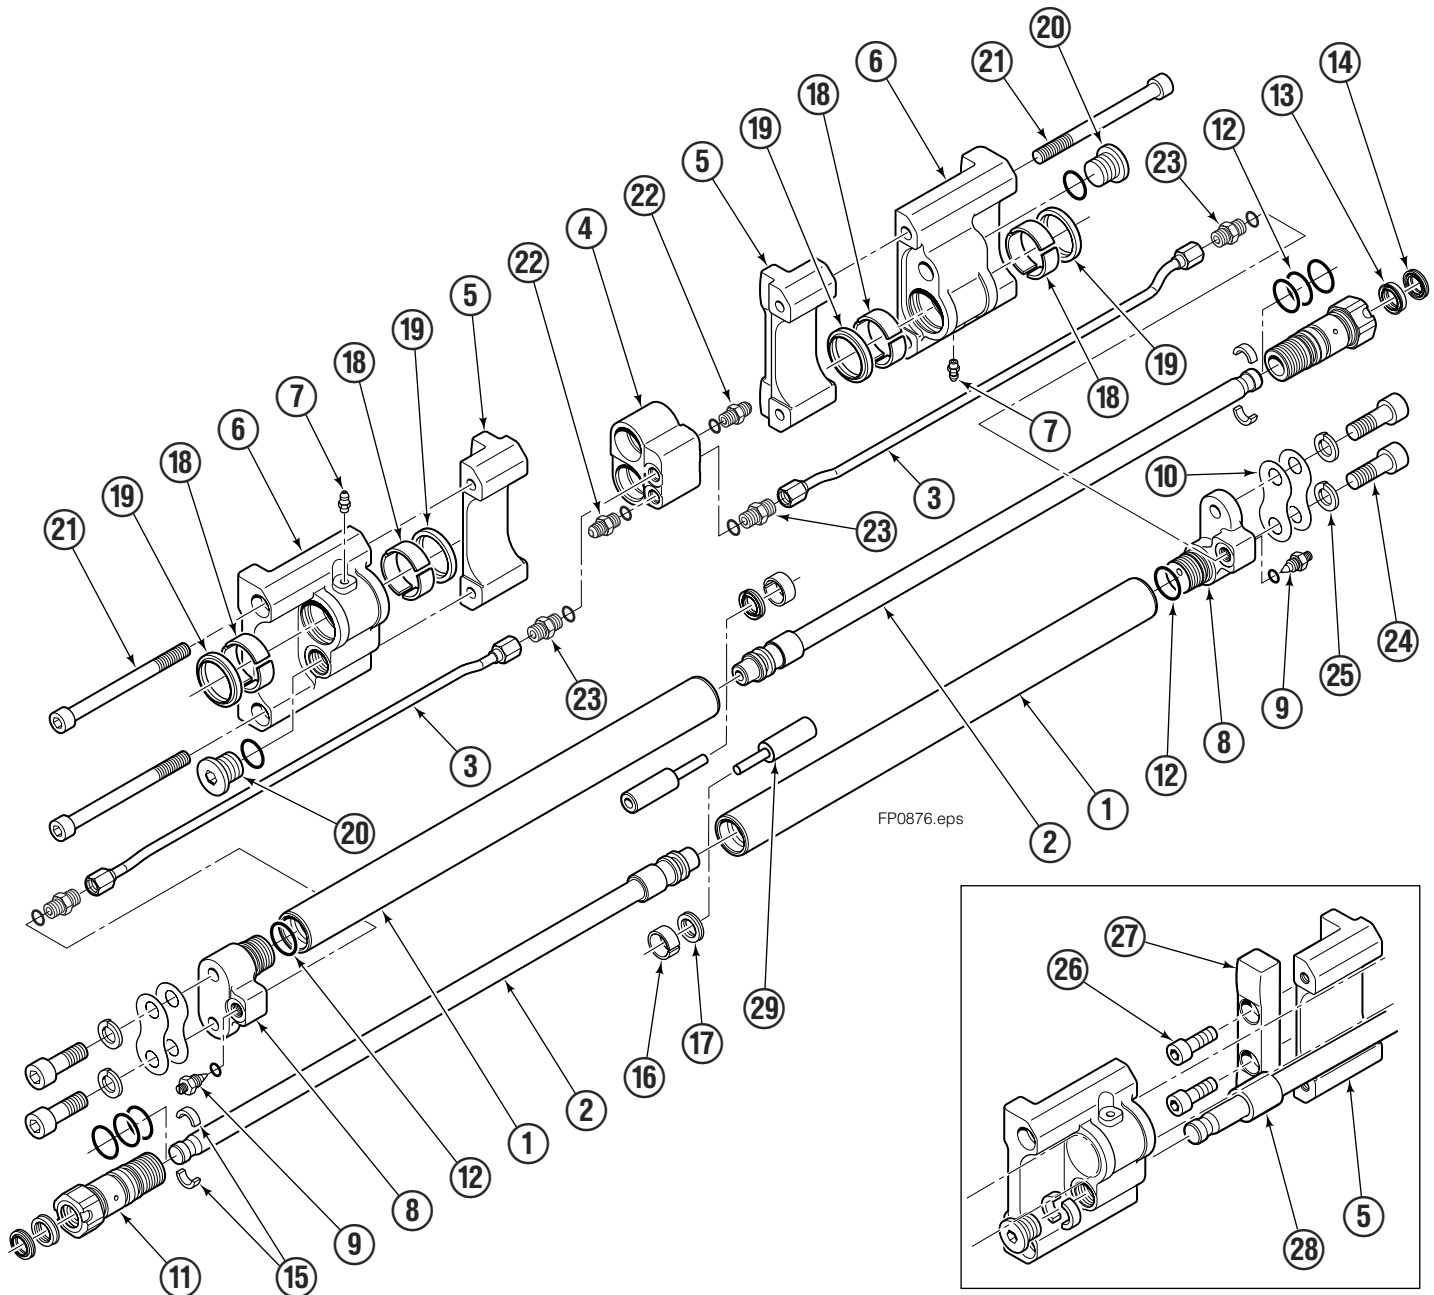

Fork Positioner Assembly

Sticker showing operating pressure, phone numbers for service & parts.

Fork Positioner Assembly

Items that vary by width

65K			
ASSEMBLY PART NO.	REF. NO. 1 ★ CYLINDER SHELL QTY 2	REF. NO. 2 ★ CYLINDER ROD QTY 2	REF. NO. 3 TUBE QTY 2
6068427	6054867	6054868	6047530

REF	QTY	PART NO.	DESCRIPTION
		6056272	Common Parts Group
4	1	6043391	Manifold
5	2	6052301	Fork Carrier, Inner, 80/100/122 mm Fork
6	2	6042449	Fork Carrier, Outer
7	2	424115	Grease Fitting
8	2	6052709	Cylinder Head End
9	2	6042658	Restrictor Fitting
10	4	6039245	Shim
11	2	6039028	Cylinder Retainer
	2	6055787	Cylinder Retainer w/Seals (Items 12-14)
12	8	666183	O-Ring, Retainer OD ✘
13	2	6039179	Rod Seal, Retainer ✘
14	2	6039180	Rod Wiper, Retainer ✘
15	4	6042830	Half-Ring Keeper
16	2	6039172	Piston Wear Ring ✘
17	2	6047577	Piston Seal ✘
18	4	6039171	Bearing, Composite ✔
19	4	6043341	Wiper ✔
20	2	6043316	Rod Retainer Plug
21	4	768824	Capscrew, M10 x 120
22	2	6043332	Fitting, M10 to No.4 JIC ●
23	4	6042689	Fitting, M10 to EO-2 Tube
24	4	769572	Capscrew, M12 x 35 ■
25	4	684660	Lockwasher, M12 ■
26	4	—	Capscrew, M10 x 25
27	2	—	Spacer Bar
28	2	—	Rod Spacer
29	2	6055038	Piston Spacer

★ If cylinder shell or rod needs replacing due to bending damage, order complete Fork Positioner Assembly.

✘ Included in Cylinder Service Kit 6055389.

✔ Included in Composite Bearing Service Kit 6055390.

● Included in Fitting Group 6045440.

■ Included in Mounting Kit 6045442.

Reference: SK-8737.