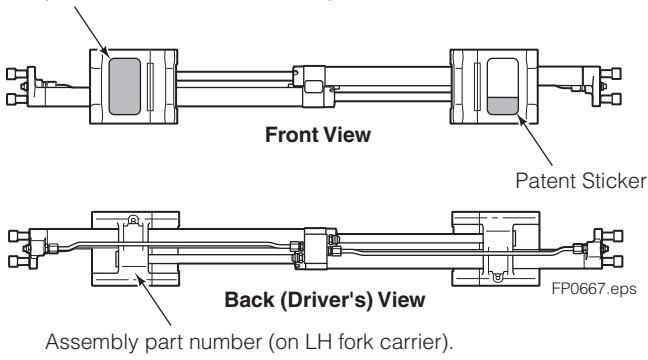

Fork Positioner Assembly

Sticker showing operating pressure, phone numbers for service & parts.

Fork Positioner Assembly

Items that vary by width

65K			
ASSEMBLY PART NO.	REF. NO. 1 ★ CYLINDER SHELL QTY 2	REF. NO. 2 ★ CYLINDER ROD QTY 2	REF. NO. 3 TUBE QTY 2
6068427	6054867	6054868	6047530

REF	QTY	PART NO.	DESCRIPTION
		6056272	Common Parts Group
4	1	6043391	Manifold
5	2	6052301	Fork Carrier, Inner, 80/100/122 mm Fork
6	2	6042449	Fork Carrier, Outer
7	2	424115	Grease Fitting
8	2	6052709	Cylinder Head End
9	2	6042658	Restrictor Fitting
10	4	6039245	Shim
11	2	6039028	Cylinder Retainer
	2	6055787	Cylinder Retainer w/Seals (Items 12-14)
12	8	666183	O-Ring, Retainer OD ✘
13	2	6039179	Rod Seal, Retainer ✘
14	2	6039180	Rod Wiper, Retainer ✘
15	4	6042830	Half-Ring Keeper
16	2	6039172	Piston Wear Ring ✘
17	2	6047577	Piston Seal ✘
18	4	6039171	Bearing, Composite ✔
19	4	6043341	Wiper ✔
20	2	6043316	Rod Retainer Plug
21	4	768824	Capscrew, M10 x 120
22	2	6043332	Fitting, M10 to No.4 JIC ●
23	4	6042689	Fitting, M10 to EO-2 Tube
24	4	769572	Capscrew, M12 x 35 ■
25	4	684660	Lockwasher, M12 ■
26	4	—	Capscrew, M10 x 25
27	2	—	Spacer Bar
28	2	—	Rod Spacer
29	2	6055038	Piston Spacer

★ If cylinder shell or rod needs replacing due to bending damage, order complete Fork Positioner Assembly.

✘ Included in Cylinder Service Kit 6055389.

✔ Included in Composite Bearing Service Kit 6055390.

● Included in Fitting Group 6045440.

■ Included in Mounting Kit 6045442.

Reference: SK-8737.