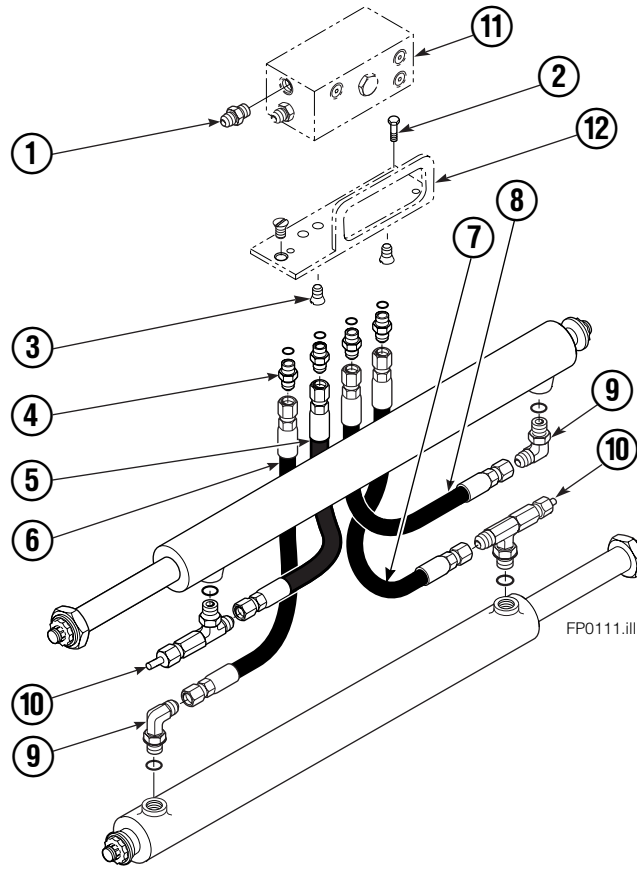

Reference: S-8600

Valve Group 381520

Hose Group 384630

Cylinder 383027

Hydraulic Valve Group

REF	QTY	PART NO.	DESCRIPTION
		381520	Hydraulic Valve Group
1	1	601377	Fitting, 8-8
2	1	643524	Capscrew
3	3	4750	Capscrew, .375x.750
4	4	611288	Fitting, 6-8
5	1	685673	Hose
6	1	209535	Hose
7	1	209535	Hose
8	1	685673	Hose
9	2	601676	Fitting, 6-6
10	2	617487	Restrictor Tee
11	1	668861	Valve Assembly
12	1	844137	Bracket

Reference: Hose Group: 384630, S-8704

Restrictor Fitting

REF	QTY	PART NO.	DESCRIPTION
		617487	Restrictor Assembly
1	1	617486	Tee
2	1	2698	O-Ring
3	1	11100	Setscrew
4	1	11099	Cap
5	1	5715	Jam Nut
6	1	2840	O-Ring

Valve Assembly

REF	QTY	PART NO.	DESCRIPTION
		668861	Check Valve
1	1	667490	Special Fitting
● 2	2	2841	O-Ring
3	1	667471	Spool
4	3	609455	Fitting
5	1	668862	Valve Body
6	1	678270	Check Valve - V.P.O.
● 7	1	661347	Service Kit
8	1	604510	Fitting, 6
■ 9	1	676343	Regeneration Elimination Plug
		668864	Service Kit

- Included in Service Kit 668864.
- For eliminating regeneration circuit only.
(See Technical Bulletin Number 121)

Cylinder

150C			
REF	QTY	PART NO.	DESCRIPTION
		383027	Cylinder Assembly
1	2	■ 6511	Cotter Pin
2	2	■ 667667	Retainer
3	2	■ 667668	Nut
4	1	584457	Shell
5	1	558402	Piston
6	1	✕ 2722	O-Ring
7	1	✕ 557376	Seal
8	1	✕ 2791	O-Ring
9	1	✕ 615134	Back-Up Ring
10	1	667675	Retainer
11	1	✕ 662451	Seal
12	1	✕ 638246	Nylon Ring
13	1	✕ 628047	Wiper
14	1	561012	Nut
15	1	584458	Rod
16	1	667676	Washer
17	1	829237	Spacer
18	1	✕ 671049	Seal Loader, Piston
19	1	✕ 671052	Seal Loader, Retainer
		667723	Service Kit