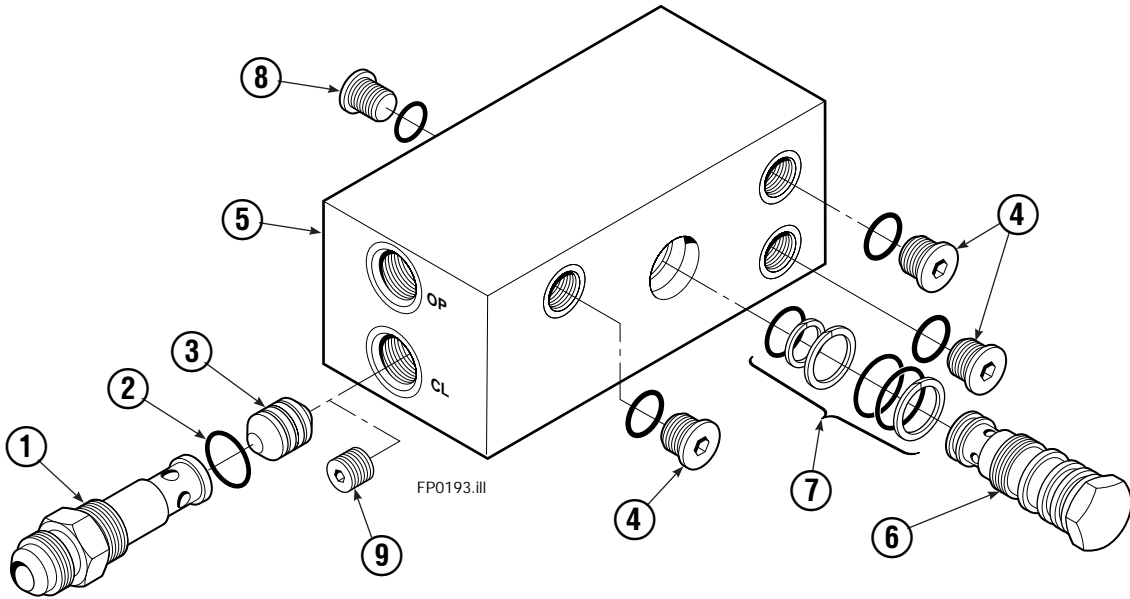

Reference: S-8600

Valve Group 381520

Hose Group 384630

Cylinder 383027

Hydraulic Valve Group

REF	QTY	PART NO.	DESCRIPTION
		381520	Hydraulic Valve Group
1	1	601377	Fitting, 8-8
2	1	643524	Capscrew
3	3	4750	Capscrew, .375x.750
4	4	611288	Fitting, 6-8
5	1	685673	Hose
6	1	209535	Hose
7	1	209535	Hose
8	1	685673	Hose
9	2	601676	Fitting, 6-6
10	2	617487	Restrictor Tee
11	1	668861	Valve Assembly
12	1	844137	Bracket

Reference: Hose Group: 384630, S-8704

Restrictor Fitting

REF	QTY	PART NO.	DESCRIPTION
		617487	Restrictor Assembly
1	1	617486	Tee
2	1	2698	O-Ring
3	1	11100	Setscrew
4	1	11099	Cap
5	1	5715	Jam Nut
6	1	2840	O-Ring

Valve Assembly

REF	QTY	PART NO.	DESCRIPTION
		668861	Check Valve
1	1	667490	Special Fitting
● 2	2	2841	O-Ring
3	1	667471	Spool
4	3	609455	Fitting
5	1	668862	Valve Body
6	1	678270	Check Valve - V.P.O.
● 7	1	661347	Service Kit
8	1	604510	Fitting, 6
■ 9	1	676343	Regeneration Elimination Plug
		668864	Service Kit

- Included in Service Kit 668864.
- For eliminating regeneration circuit only.
(See Technical Bulletin Number 121)

Cylinder

150C			
REF	QTY	PART NO.	DESCRIPTION
		383027	Cylinder Assembly
1	2	■ 6511	Cotter Pin
2	2	■ 667667	Retainer
3	2	■ 667668	Nut
4	1	584457	Shell
5	1	558402	Piston
6	1	✕ 2722	O-Ring
7	1	✕ 557376	Seal
8	1	✕ 2791	O-Ring
9	1	✕ 615134	Back-Up Ring
10	1	667675	Retainer
11	1	✕ 662451	Seal
12	1	✕ 638246	Nylon Ring
13	1	✕ 628047	Wiper
14	1	561012	Nut
15	1	584458	Rod
16	1	667676	Washer
17	1	829237	Spacer
18	1	✕ 671049	Seal Loader, Piston
19	1	✕ 671052	Seal Loader, Retainer
		667723	Service Kit