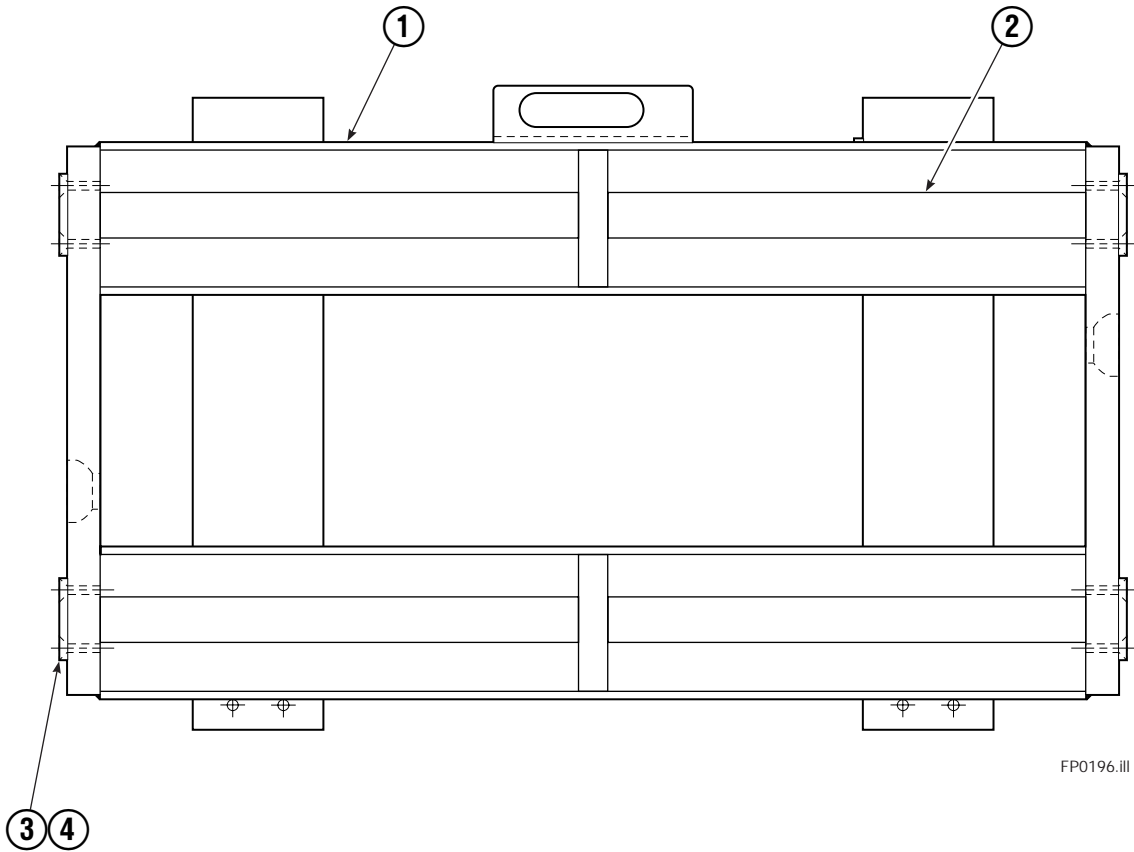

Frame Group

FP0196.ill

REF	QTY	PART NO.	DESCRIPTION
		214433	Frame Group, 60 in. (Items 1 & 2)
		214444	Retainer Group (Items 3 & 4)
1	1	840225	Frame
2	2	830826	Shaft
3	4	830774	End Cover Plate
4	8	4771	Capscrew

Reference: S-8600

Valve Group 381520

Hose Group 384630

Cylinder 383027