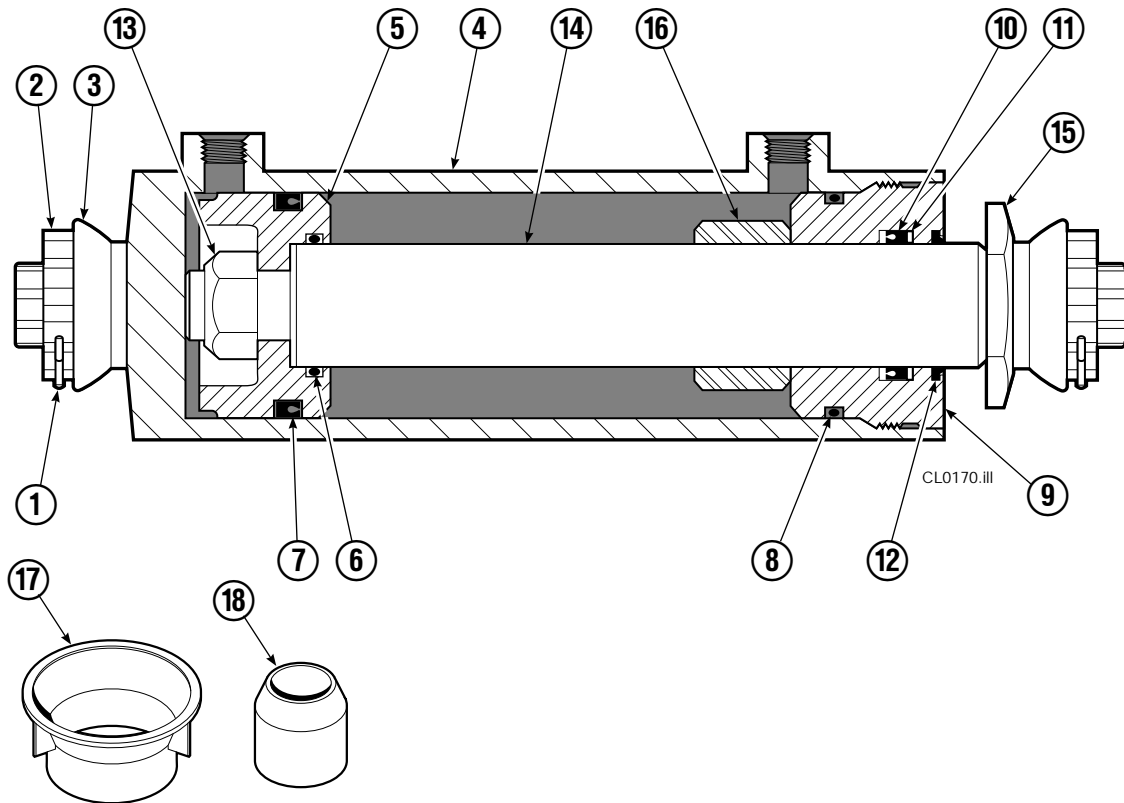

Reference: S-8600

Valve Group 381520

Hose Group 384630

Cylinder 383027

Hydraulic Valve Group

REF	QTY	PART NO.	DESCRIPTION
		381520	Hydraulic Valve Group
1	1	601377	Fitting, 8-8
2	1	643524	Capscrew
3	3	4750	Capscrew, .375x.750
4	4	611288	Fitting, 6-8
5	1	685673	Hose
6	1	209535	Hose
7	1	209535	Hose
8	1	685673	Hose
9	2	601676	Fitting, 6-6
10	2	617487	Restrictor Tee
11	1	668861	Valve Assembly
12	1	844137	Bracket

Reference: Hose Group: 384630, S-8704

Restrictor Fitting

REF	QTY	PART NO.	DESCRIPTION
		617487	Restrictor Assembly
1	1	617486	Tee
2	1	2698	O-Ring
3	1	11100	Setscrew
4	1	11099	Cap
5	1	5715	Jam Nut
6	1	2840	O-Ring

Valve Assembly

REF	QTY	PART NO.	DESCRIPTION
		668861	Check Valve
1	1	667490	Special Fitting
● 2	2	2841	O-Ring
3	1	667471	Spool
4	3	609455	Fitting
5	1	668862	Valve Body
6	1	678270	Check Valve - V.P.O.
● 7	1	661347	Service Kit
8	1	604510	Fitting, 6
■ 9	1	676343	Regeneration Elimination Plug
		668864	Service Kit

- Included in Service Kit 668864.
- For eliminating regeneration circuit only.
(See Technical Bulletin Number 121)

Cylinder

150C			
REF	QTY	PART NO.	DESCRIPTION
		383027	Cylinder Assembly
1	2	■ 6511	Cotter Pin
2	2	■ 667667	Retainer
3	2	■ 667668	Nut
4	1	584457	Shell
5	1	558402	Piston
6	1	✕ 2722	O-Ring
7	1	✕ 557376	Seal
8	1	✕ 2791	O-Ring
9	1	✕ 615134	Back-Up Ring
10	1	667675	Retainer
11	1	✕ 662451	Seal
12	1	✕ 638246	Nylon Ring
13	1	✕ 628047	Wiper
14	1	561012	Nut
15	1	584458	Rod
16	1	667676	Washer
17	1	829237	Spacer
18	1	✕ 671049	Seal Loader, Piston
19	1	✕ 671052	Seal Loader, Retainer
		667723	Service Kit