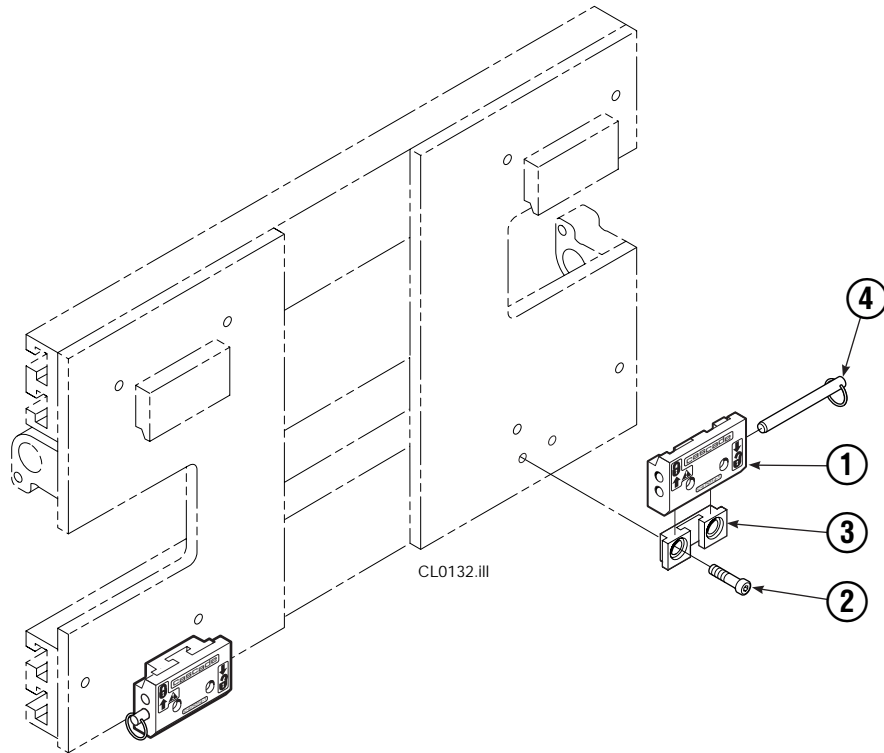

Quick-Change Mounting Group

Class IV			
REF	QTY	PART NO.	DESCRIPTION
		3002021	Lower Hook Group
1	2	679829	Hook
2	4	3002481	Cap screw, M20 x 40
3	2	679830	Guide
4	2	679831	Pin