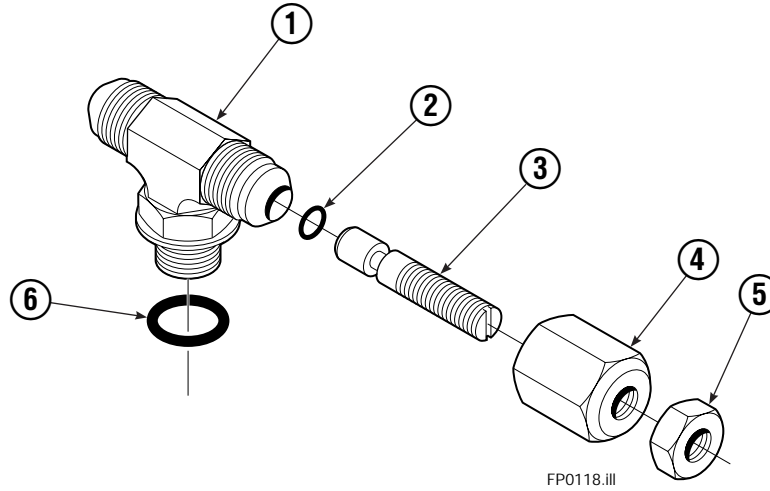

Reference: S-8600

Valve Group 381520

Hose Group 384630

Cylinder 383027

Hydraulic Valve Group

REF	QTY	PART NO.	DESCRIPTION
		381520	Hydraulic Valve Group
1	1	601377	Fitting, 8-8
2	1	643524	Capscrew
3	3	4750	Capscrew, .375x.750
4	4	611288	Fitting, 6-8
5	1	685673	Hose
6	1	209535	Hose
7	1	209535	Hose
8	1	685673	Hose
9	2	601676	Fitting, 6-6
10	2	617487	Restrictor Tee
11	1	668861	Valve Assembly
12	1	844137	Bracket

Reference: Hose Group: 384630, S-8704

Restrictor Fitting

REF	QTY	PART NO.	DESCRIPTION
		617487	Restrictor Assembly
1	1	617486	Tee
2	1	2698	O-Ring
3	1	11100	Setscrew
4	1	11099	Cap
5	1	5715	Jam Nut
6	1	2840	O-Ring

Valve Assembly

REF	QTY	PART NO.	DESCRIPTION
		668861	Check Valve
1	1	667490	Special Fitting
● 2	2	2841	O-Ring
3	1	667471	Spool
4	3	609455	Fitting
5	1	668862	Valve Body
6	1	678270	Check Valve - V.P.O.
● 7	1	661347	Service Kit
8	1	604510	Fitting, 6
■ 9	1	676343	Regeneration Elimination Plug
		668864	Service Kit

- Included in Service Kit 668864.
- For eliminating regeneration circuit only.
(See Technical Bulletin Number 121)

Cylinder

150C			
REF	QTY	PART NO.	DESCRIPTION
		383027	Cylinder Assembly
1	2	■ 6511	Cotter Pin
2	2	■ 667667	Retainer
3	2	■ 667668	Nut
4	1	584457	Shell
5	1	558402	Piston
6	1	✕ 2722	O-Ring
7	1	✕ 557376	Seal
8	1	✕ 2791	O-Ring
9	1	✕ 615134	Back-Up Ring
10	1	667675	Retainer
11	1	✕ 662451	Seal
12	1	✕ 638246	Nylon Ring
13	1	✕ 628047	Wiper
14	1	561012	Nut
15	1	584458	Rod
16	1	667676	Washer
17	1	829237	Spacer
18	1	✕ 671049	Seal Loader, Piston
19	1	✕ 671052	Seal Loader, Retainer
		667723	Service Kit