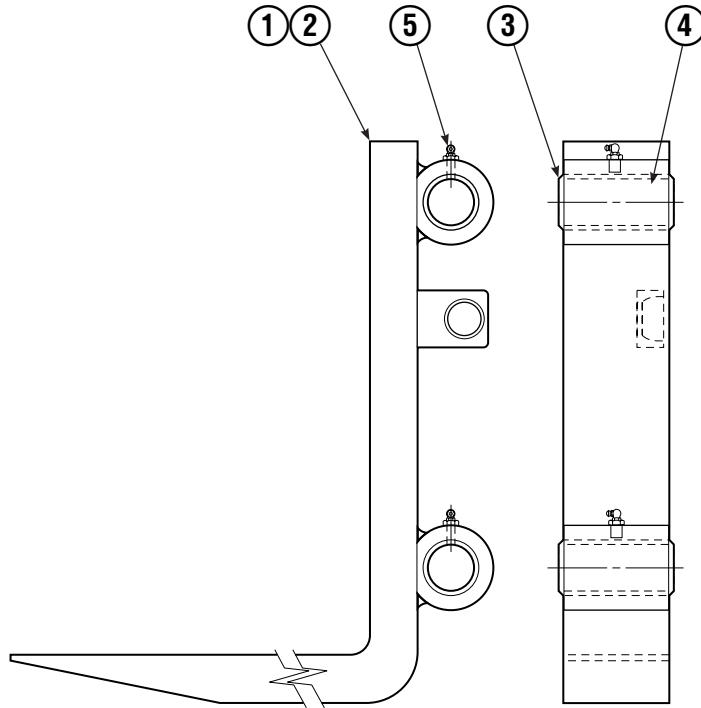

Fork Group

FP0191.III

REF	QTY	PART NO.	DESCRIPTION
		214441	Fork Group
1	1	840243	Fork, L.H., 72 in.
2	1	840238	Fork, R.H., 72 in.
3	8	7223	Retaining Ring
4	4	828468	Bushing
5	4	828471	Lube Fitting