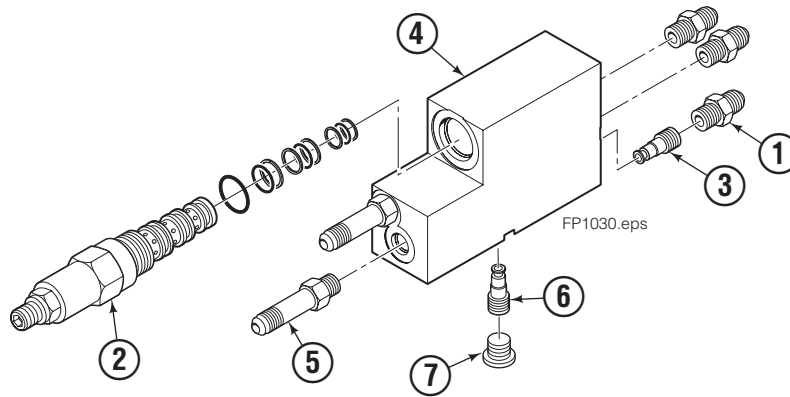

◆ See Sequence Valve page for parts breakdown.

● Included in Manifold Assembly 6059968.

Reference: Assembly Drawing 6057982.

▲ Included in Manifold Assembly 6059916.

■ Included in Fitting Group 215525.

Sequence Valve Assembly

REF	QTY	PART NO.	DESCRIPTION
		6057936	Sequence Valve Assembly
1	3	617915	Fitting, 4-4
2	1	222464	Sequence Valve
3	1	220865	Shuttle Valve
4	1	6057934	Valve Block
5	2	671916	Fitting, 4-4
6	2	6057940	Check Valve
7	2	609234	Plug