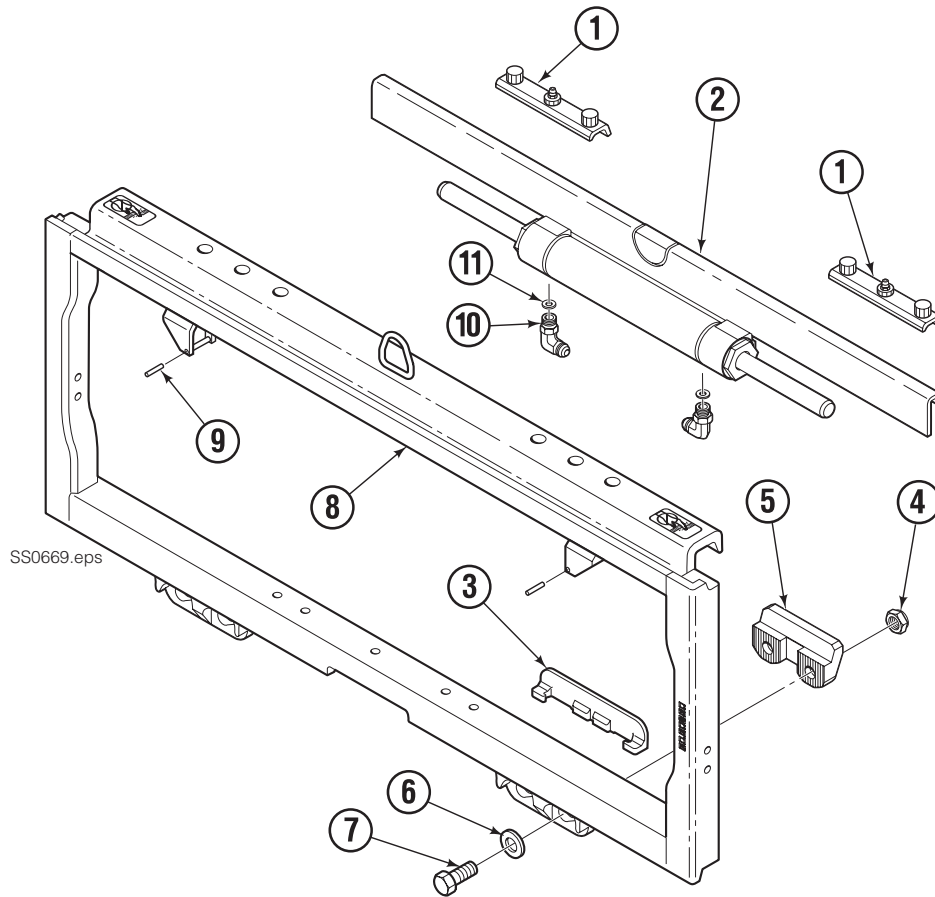

Sideshift Assembly

55F							
REF	QTY	PART NO.	DESCRIPTION	REF	QTY	PART NO.	DESCRIPTION
1	2	228782	Upper Bearing	7	4	639121	◆ Capscrew. 5/8 x 1.50 (or)
2	1	6025684	Cylinder ▲		4	752903	◆ Capscrew, M16 x 45
3	2	6000719	Lower Bearing	8	1	6054943	Frame ●
4	4	553857	◆ Nut, 5/8 (or)	9	2	7890	Roll Pin
	4	781534	◆ Nut, M16	10	2	601676	■ Fitting, 6-6
5	2	204186	◆ Lower Hook	11	2	221733	▼ Restrictor Washer
6	4	667225	◆ Washer				

▲ See Cylinder page for parts breakdown.
◆ Included in Lower Hook Group 204182.
Reference: Common Parts Group 219614,
S-22752 - Type 1.

● If the Frame needs replacing, your best value is to order
the complete Sideshift Assembly.
■ Included in Fitting Group 204179.
▼ Included in Restrictor Group 221732.