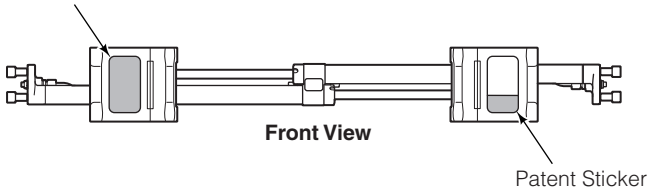

Fork Positioner Assembly

Sticker showing operating pressure, phone numbers for service & parts.

Fork Positioner Assembly

Items that vary by width

55K			
ASSEMBLY PART NO.	REF. NO. 1 CYLINDER SHELL QTY 2	REF. NO. 2 CYLINDER ROD QTY 2	REF. NO. 3 TUBE QTY 2
6054827	6053888 ★	6053890 ★	6053896