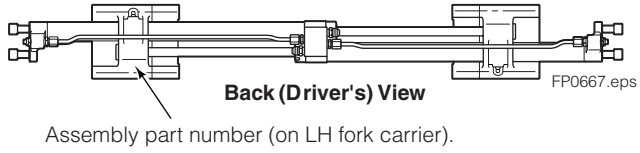

Fork Positioner Assembly

Sticker showing operating pressure, phone numbers for service & parts.

Fork Positioner Assembly

Items that vary by width

55K			
ASSEMBLY PART NO.	REF. NO. 1 CYLINDER SHELL QTY 2	REF. NO. 2 CYLINDER ROD QTY 2	REF. NO. 3 TUBE QTY 2
6054827	6053888 ★	6053890 ★	6053896