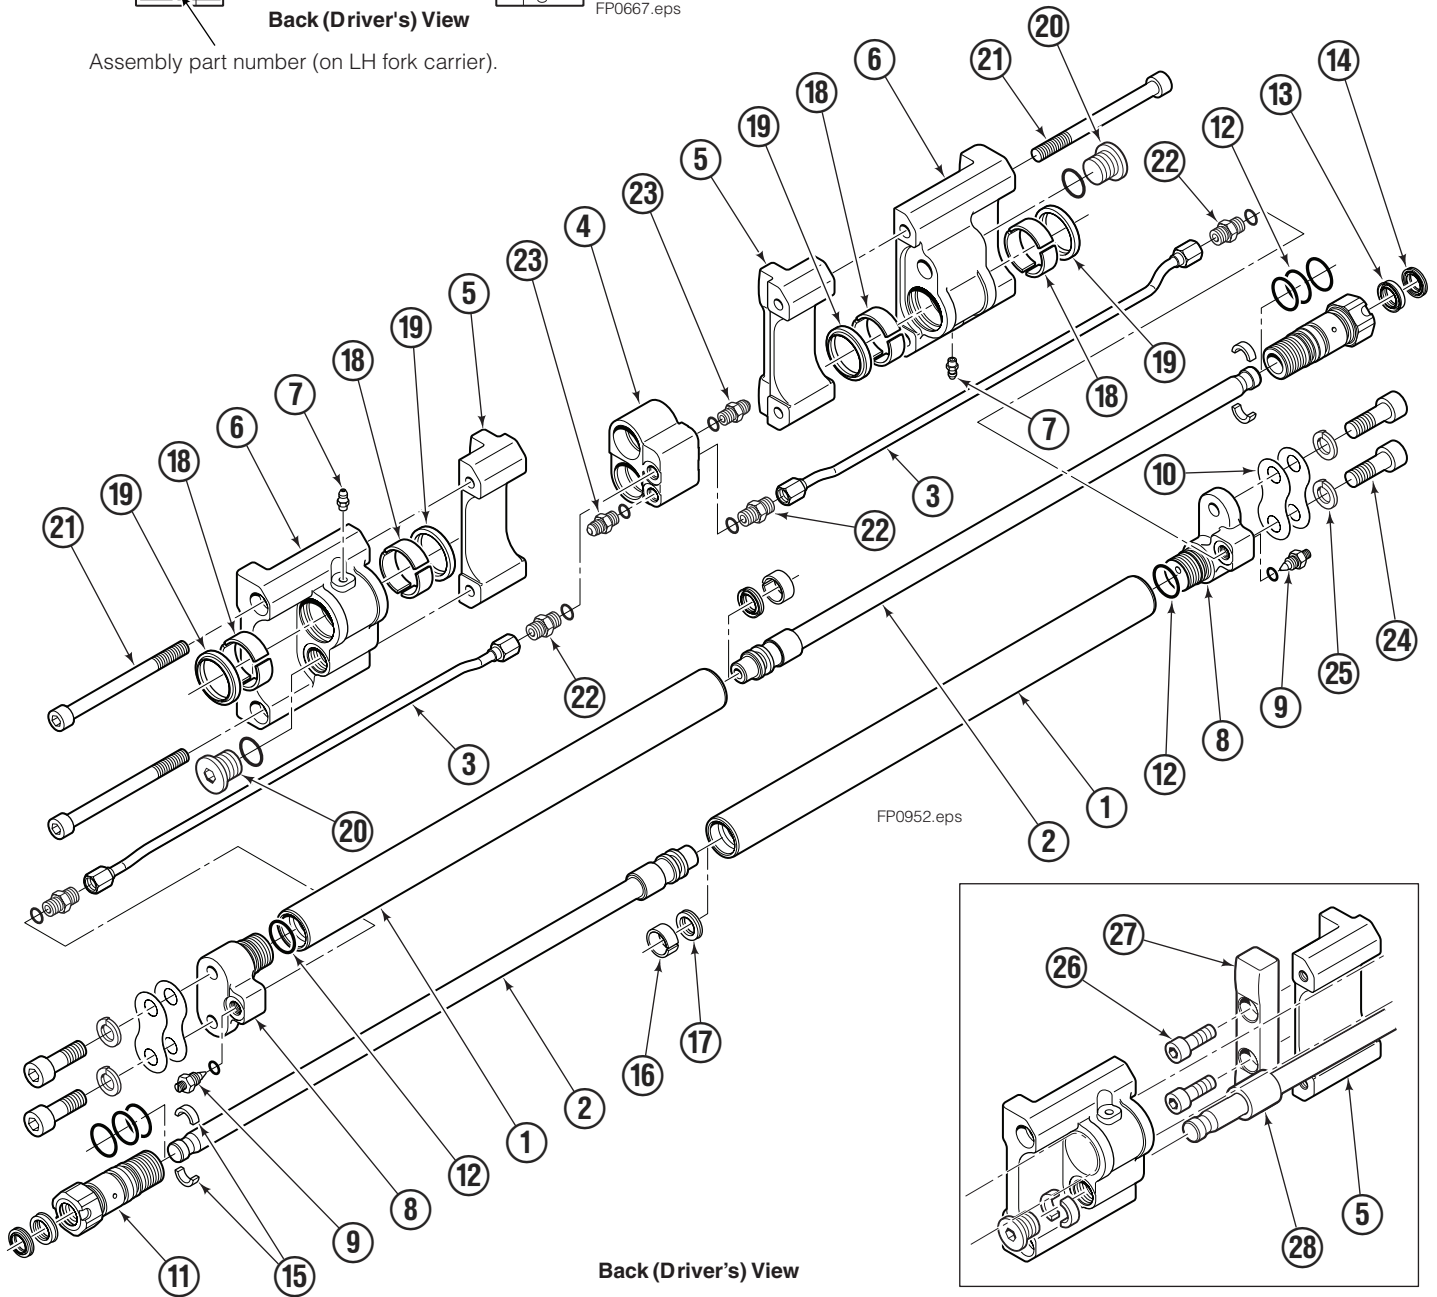

Internet: www.cascorp.com

Recommended Spare Parts

55K-Fork Positioner/Sideshifter				
PART NUMBER	DESCRIPTION	UNITS SERVICED		
		1-5	6-19	20-50
FORK POSITIONER				
6055389	Cylinder Internal Service Kit	0	4	8
6055390	Composite Bearing Service Kit	1	2	4
6055391	Bronze Bearing Service Kit	1	2	4
6039245	Mounting Shims	4	6	8
SIDESHIFTER				
■	Upper Bearing	8	16	32
■	Lower Bearing	6	12	24
■	Lower Hook	0	2	4
■	Capscrew	0	4	8
■	Nut	0	4	8
667225	Washer	0	4	8
■	Cylinder Assembly	0	0	1
219868	Cylinder Rod Service Kit	1	2	4

Fork Positioner Assembly

Sticker showing operating pressure, phone numbers for service & parts.

Fork Positioner Assembly

Items that vary by width

55K			
ASSEMBLY PART NO.	REF. NO. 1 CYLINDER SHELL QTY 2	REF. NO. 2 CYLINDER ROD QTY 2	REF. NO. 3 TUBE QTY 2
6054827	6053888 ★	6053890 ★	6053896

REF	QTY	PART NO.	DESCRIPTION
		6045407	Common Parts Group ◆
4	1	6043391	Manifold
5	2	6042443	Fork Carrier, Inner, 80/100 mm Fork
	2	6052301	Fork Carrier, Inner, 80/100/122 mm Fork ❖ ■
6	2	6042449	Fork Carrier, Outer
7	2	424115	Grease Fitting
8	2	6052709	Cylinder Head End
9	2	6042658	Restrictor Fitting
10	4	6039245	Shim
11	2	6039028	Cylinder Retainer
	2	6055787	Cylinder Retainer w/Seals (Items 12-14)
12	8	666183	O-Ring, Retainer OD ✖
13	2	6039179	Rod Seal, Retainer ✖
14	2	6039180	Rod Wiper, Retainer ✖
15	4	6042830	Half-Ring Keeper
16	2	6039172	Piston Wear Ring ✖
17	2	6047577	Piston Seal ✖
18	12	6045405	Bearing, Bronze ✓
19	4	6043341	Shell Wiper ✓
20	2	6043316	Rod Retainer Plug
21	4	768824	Capscrew, M10 x 120
22	4	6042689	Fitting, M10 to 6 mm EO-2
23	2	6043332	Fitting, M10 to No.4 JIC ●
	2	6053537	Fitting, M10 to No. 4 ORFS ▼
24	4	769572	Capscrew, M12 x 35 ■
25	4	684660	Lockwasher, M12 ■
26	4	767615	Capscrew, M12 x 25
27	2	6052315	Spacer Bar
28	2	6054755	Rod Spacer ❖