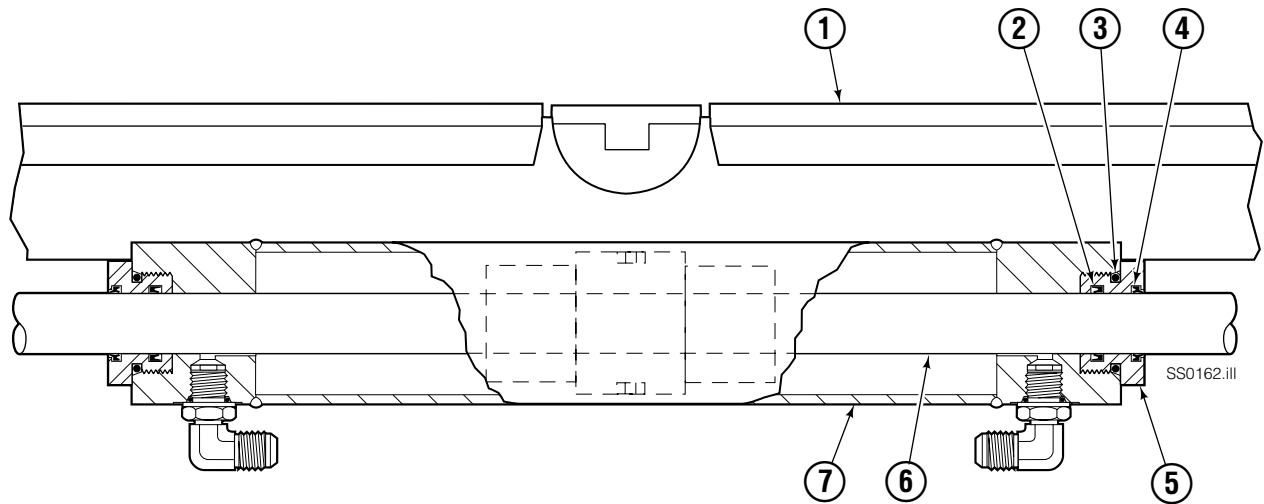

Cylinder

55F			
REF	QTY	PART NO.	DESCRIPTION
1	1	6025684	Cylinder Assembly
2	2	562132	● Rod Seal
3	2	415866	● O-Ring, 70 Duro
4	2	562131	● Rod Wiper Seal
5	2	218324	Retainer/Seal Carrier
6	-	■	Rod/Piston Assembly
7	-	■	Cylinder Shell
		219868	Rod Seal Service Kit

● Included in Service Kit 219868.

■ Not serviceable, order new Cylinder Assembly.

Reference: S-21006.