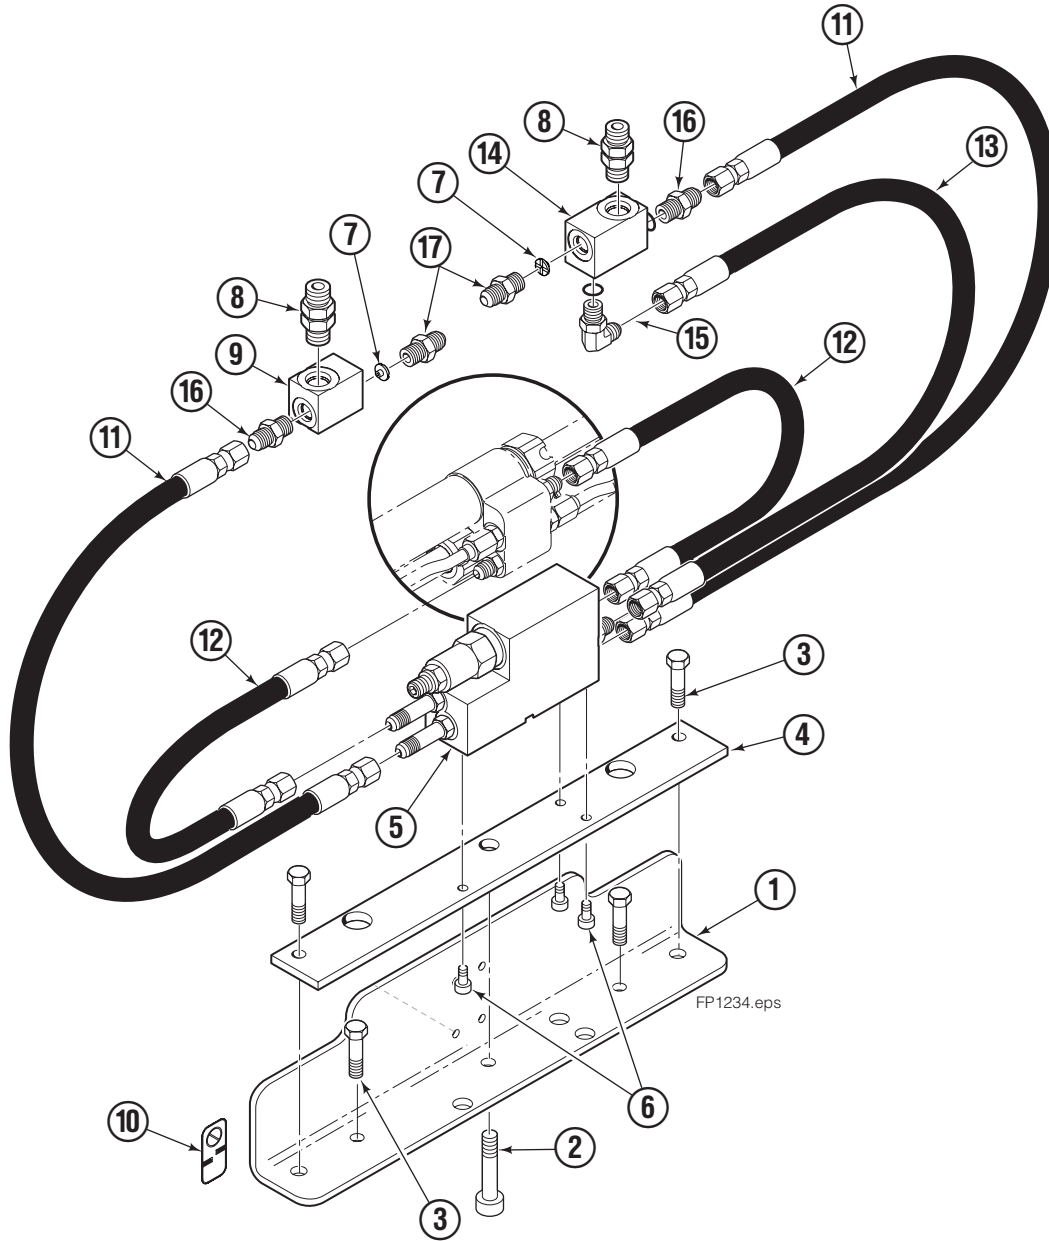

Reference: SK-8117, SK-8277.

Sideshift Assembly

55F							
REF	QTY	PART NO.	DESCRIPTION	REF	QTY	PART NO.	DESCRIPTION
1	2	228782	Upper Bearing	7	4	639121	◆ Capscrew. 5/8 x 1.50 (or)
2	1	6025684	Cylinder ▲		4	752903	◆ Capscrew, M16 x 45
3	2	6000719	Lower Bearing	8	1	6054943	Frame ●
4	4	553857	◆ Nut, 5/8 (or)	9	2	7890	Roll Pin
	4	781534	◆ Nut, M16	10	2	601676	■ Fitting, 6-6
5	2	204186	◆ Lower Hook	11	2	221733	▼ Restrictor Washer
6	4	667225	◆ Washer				

Cylinder

55F			
REF	QTY	PART NO.	DESCRIPTION
1	1	6025684	Cylinder Assembly
2	2	562132	● Rod Seal
3	2	415866	● O-Ring, 70 Duro
4	2	562131	● Rod Wiper Seal
5	2	218324	Retainer/Seal Carrier
6	-	■	Rod/Piston Assembly
7	-	■	Cylinder Shell
		219868	Rod Seal Service Kit

● Included in Service Kit 219868.

■ Not serviceable, order new Cylinder Assembly.

Reference: S-21006.

Sequence Valve Control Kit

REF	QTY	PART NO.	DESCRIPTION	REF	QTY	PART NO.	DESCRIPTION
		6061875	Sequence Valve Control Kit	9	1	6059969	● Manifold
1	1	6070563	Guard	10	2	665595	Decal
2	1	767611	Capscrew, M10 x 40	11	2	6050405	Hose, 22.00 in. (560 mm)
3	4	787373	Capscrew, M8 x 25	12	2	6050725	Hose, 15.75 in. (400 mm)
4	1	6057980	Mounting Bar	13	1	6050052	Hose, 20.0 in. (510 mm)
5	1	6057936	Sequence Valve ◆	14	1	6059917	▲ Manifold
6	3	768785	Capscrew, M6 x 10	15	1	617917	▲ Fitting, 4-4
7	1	564226	●▲ Restrictor	16	1	617915	●▲ Fitting, 4-4
8	1	201671	●▲ Fitting, 6-6	17	2	604511	■ Fitting, 6-6

REF	QTY	PART NO.	DESCRIPTION
		6057936	Sequence Valve Assembly
1	3	617915	Fitting, 4-4
2	1	222464	Sequence Valve
3	1	220865	Shuttle Valve
4	1	6057934	Valve Block
5	2	671916	Fitting, 4-4
6	2	6057940	Check Valve
7	2	609234	Plug