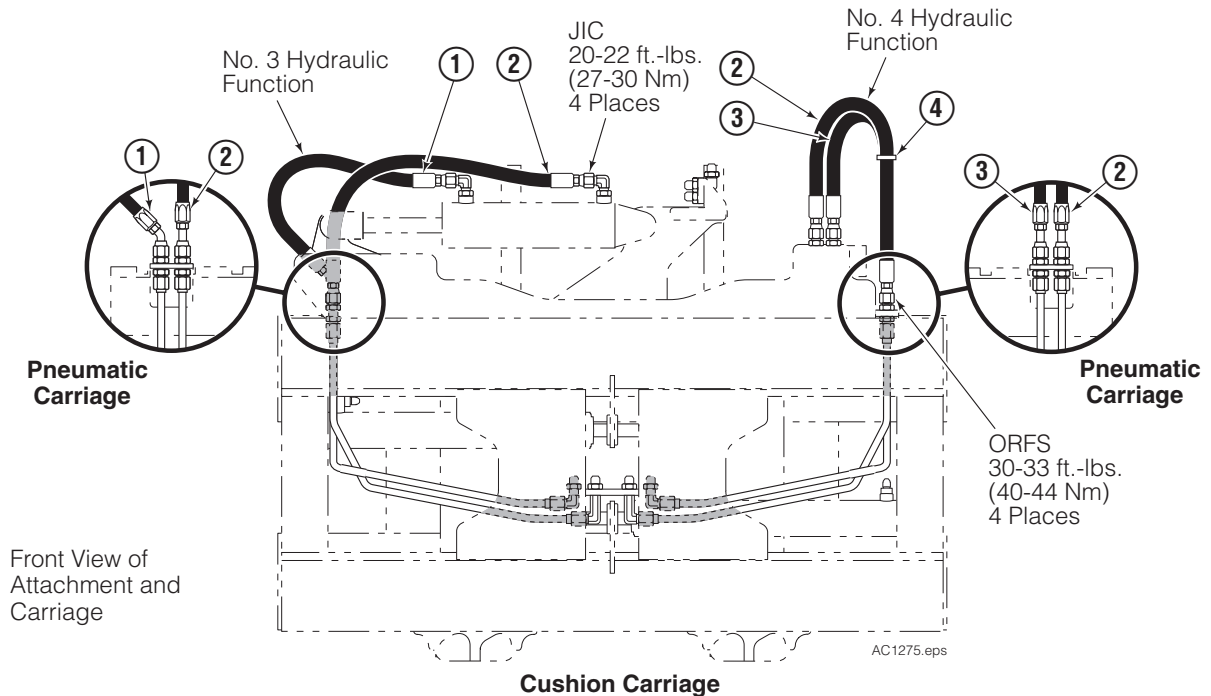

Installation Kits

Hose Installation Kit 6066652 for Cascade 100F & 120F Fork Positioners

Truck Models

Hyster Americas: S80FT, S80FT-BCS, S100FT, S100FT-BCS, S120FT, S120FT-BCS, S120FT-PRS H80FT, H90FT, H100, H110FT, H120FT

Hyster Europe: S4.0FT, S5.0FT, S5.5FT, S5.5FTS, H4.0FTS, H4.0FT6, H4.5FTS5, H4.5FT6, H5.0FT, H5.5FT

Yale Americas: GC80VX, GC80VX-BCS, GC100VX, GC100VX-BCS, GC120VX, GC120VX-SVX, GC120VX-PRS, GP80VX, GP90VX, GP100VX, GP110VX, GP120VX

Yale Europe: GC40VX, GC50VX, GC55VX, GC55SVX, GP40VX5, GP40VX6, GP45VX6, GP45SVX5, GP50VX, GP55VX

Mast Type: 2 Stage LFL, 2 Stage FFL, 3 Stage FFL

Carriage: ITA Class III (100F) & Class IV (120F)

REF	QTY	PART NO.	DESCRIPTION
		6066652	Hose Installation Kit
1	1	6066655	Hose – 22.0 in.
2	2	6066645	Hose – 24.5 in.
3	1	6066642	Hose – 22.5 in.
4	4	215723	Cable Tie