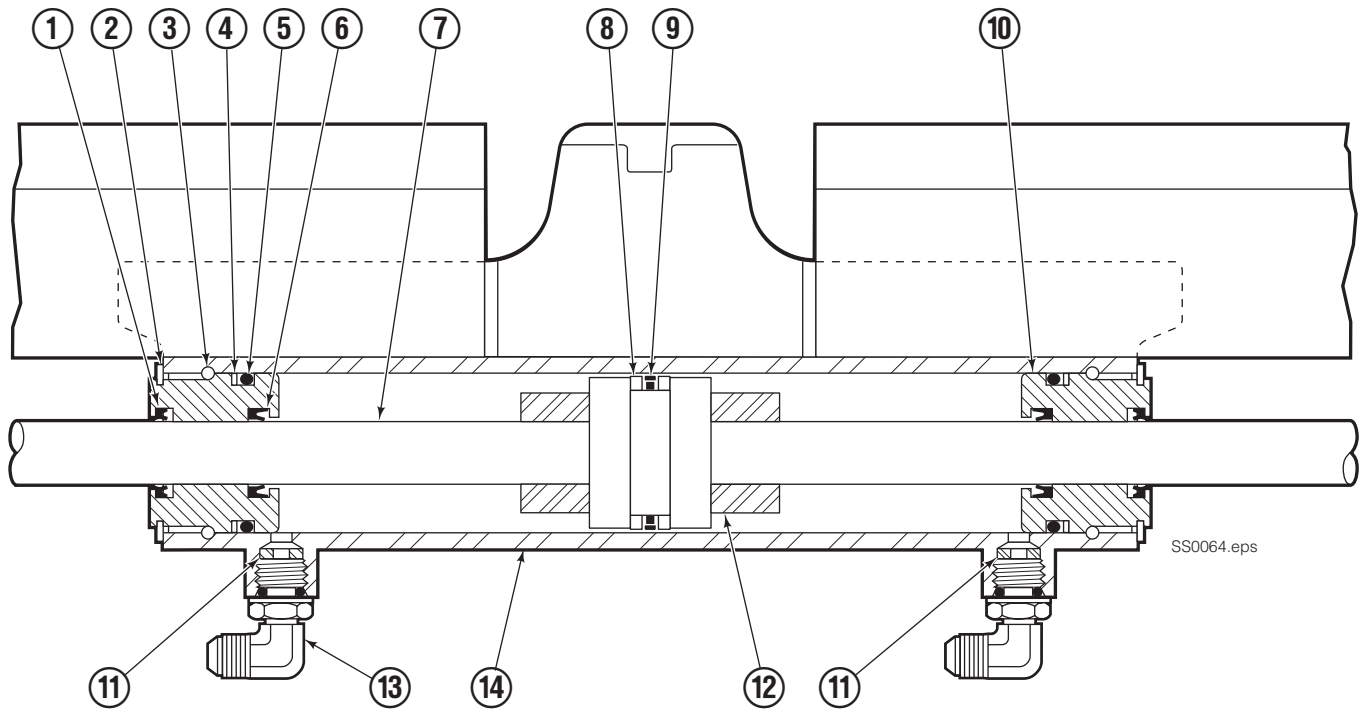

Sideshift Group

100E			
REF	QTY	PART NO.	DESCRIPTION
1	2	672018	Upper Bearing
2	1	584001	Cylinder ■
3	2	208350	Lower Bearing
4	4	553857	Nut ▲
5	2	204186	Lower Hook ▲
6	4	667225	Washer ▲
7	4	639121	Capscrew, 5/8 NC x 1.50 GR5 ▲
8	1	6022817	Frame ●
9	2	7403	Grease Fitting
10	2	601676	Fitting, 6-6 ◆

Cylinder Assembly

SS0064.eps

SS0065.eps

100E

REF	QTY	PART NO.	DESCRIPTION	REF	QTY	PART NO.	DESCRIPTION
		584001	Cylinder Assembly - 36" (915 mm)	8	2	564404	▲ Bearing Ring
1	2	564408	▲ Wiper Seal	9	1	564407	▲ Piston Seal
2	2	3154	Snap Ring	10	2	564402	Retainer
3	2	564403	Retaining Ring	11	2	564226	● Speed Control Washer
4	2	615131	▲ Back-Up Ring	12	2	—	Spacer
5	2	6033398	▲ O-Ring	13	2	601676	◆ Fitting, 6-6
6	2	564406	▲ Rod Seal	14	1	■	Cylinder Shell
7	1	564401	Rod			564409	Service Kit