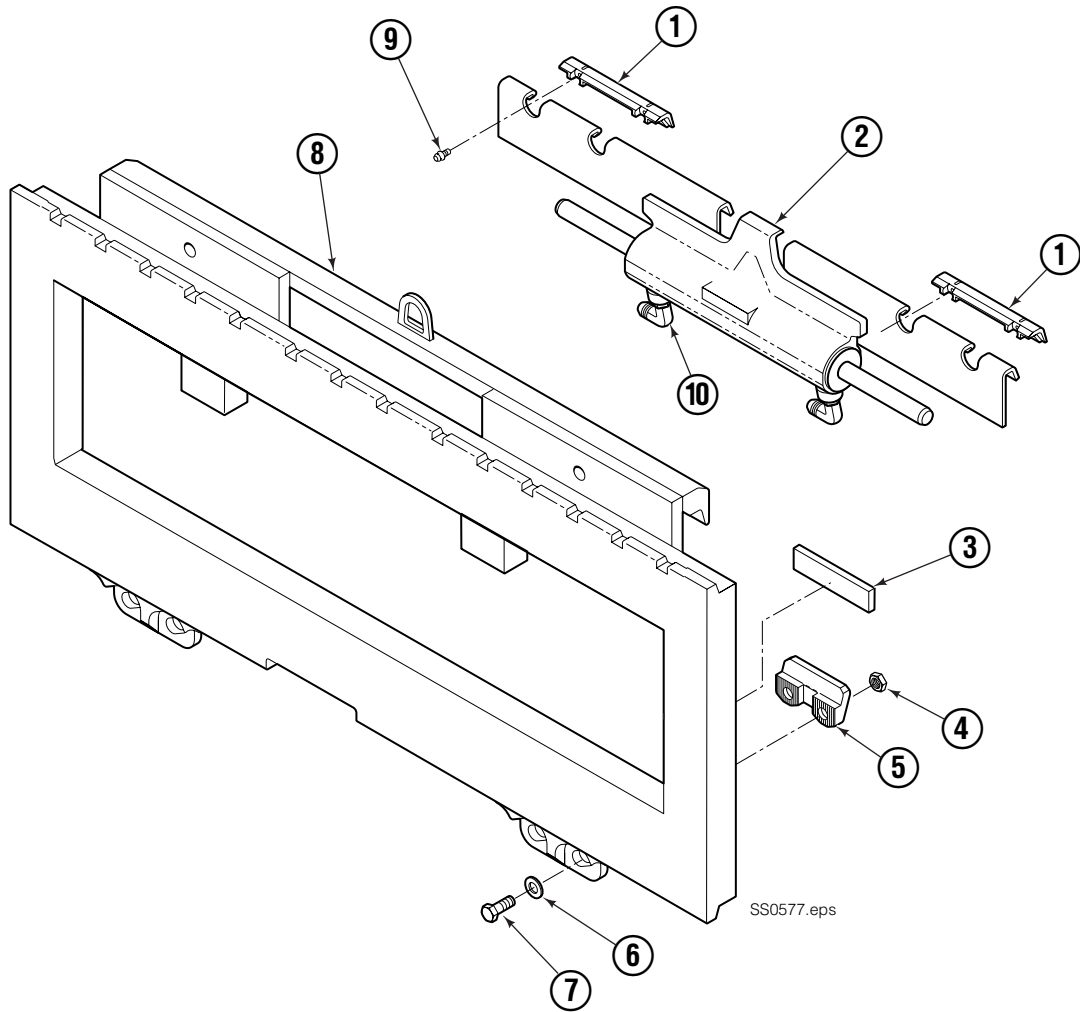

Sideshift Group

100E			
REF	QTY	PART NO.	DESCRIPTION
1	2	672018	Upper Bearing
2	1	584001	Cylinder ■
3	2	208350	Lower Bearing
4	4	553857	Nut ▲
5	2	204186	Lower Hook ▲
6	4	667225	Washer ▲
7	4	639121	Capscrew, 5/8 NC x 1.50 GR5 ▲
8	1	6022817	Frame ●
9	2	7403	Grease Fitting
10	2	601676	Fitting, 6-6 ◆