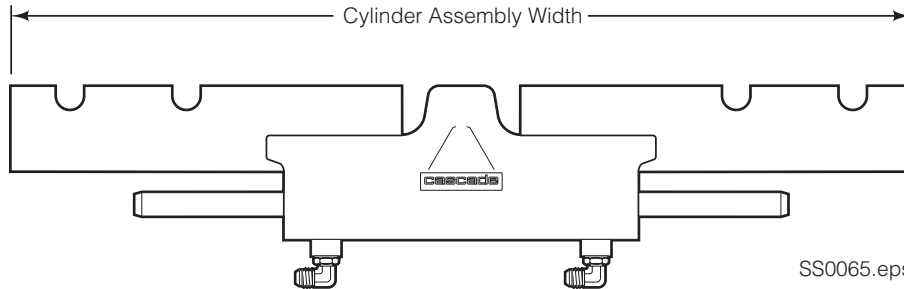

SS0065.eps

100E

REF	QTY	PART NO.	DESCRIPTION	REF	QTY	PART NO.	DESCRIPTION
		584001	Cylinder Assembly - 36" (915 mm)	8	2	564404	▲ Bearing Ring
1	2	564408	▲ Wiper Seal	9	1	564407	▲ Piston Seal
2	2	3154	Snap Ring	10	2	564402	Retainer
3	2	564403	Retaining Ring	11	2	564226	● Speed Control Washer
4	2	615131	▲ Back-Up Ring	12	2	—	Spacer
5	2	6033398	▲ O-Ring	13	2	601676	◆ Fitting, 6-6
6	2	564406	▲ Rod Seal	14	1	■	Cylinder Shell
7	1	564401	Rod			564409	Service Kit

▲ Included in Service Kit 564409.

■ Not servicable; order new Cylinder Assembly.
Reference: S-4060.

● Included in Restrictor Group 205369.

◆ Included in Fitting Group 204179.