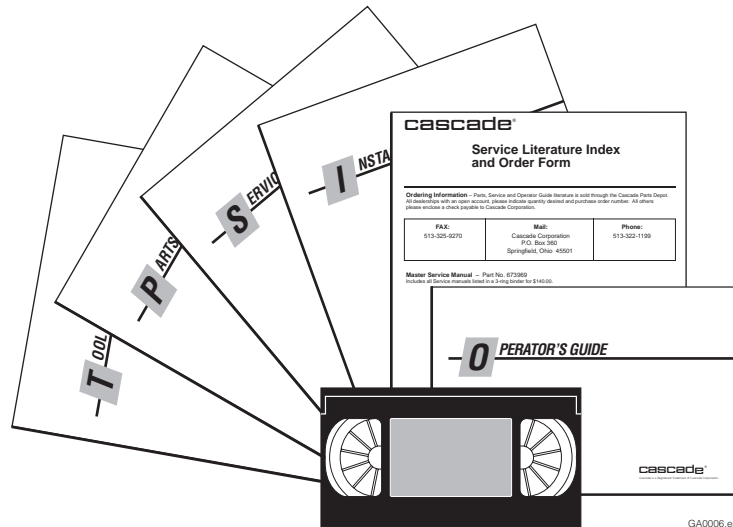

Publications

PART NO.	DESCRIPTION
	Parts Manual
672946	Service Manual
672714	Operators Guide
672327	Installation Instructions
679929	Tool Catalog
673964	Literature Index Order Form