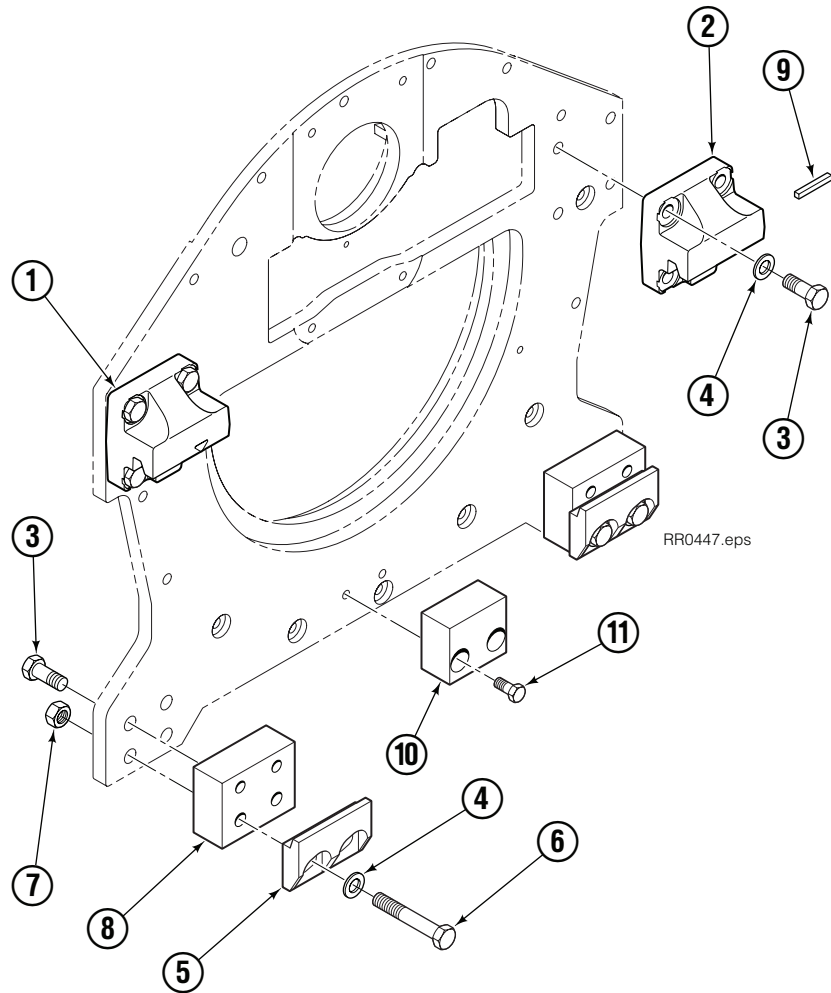

Bolt-On Mounting Group

Class II, 0°			
REF	QTY	PART NO.	DESCRIPTION
		6051543	Mounting Group
1	1	670523	Upper Hook – LH
2	1	670524	Upper Hook – RH
3	12	766154	Capscrew, M16 x 40
4	12	217637	Washer, M16
5	2	675968	Lower Hook
6	4	765612	Capscrew, M16 x 100
7	4	781534	Nut, M16
8	2	781400	Spacer
9	1	669344	Stop Block Kit
10	1	680683	Center Spacer
11	2	767810	Capscrew, M12 x 25