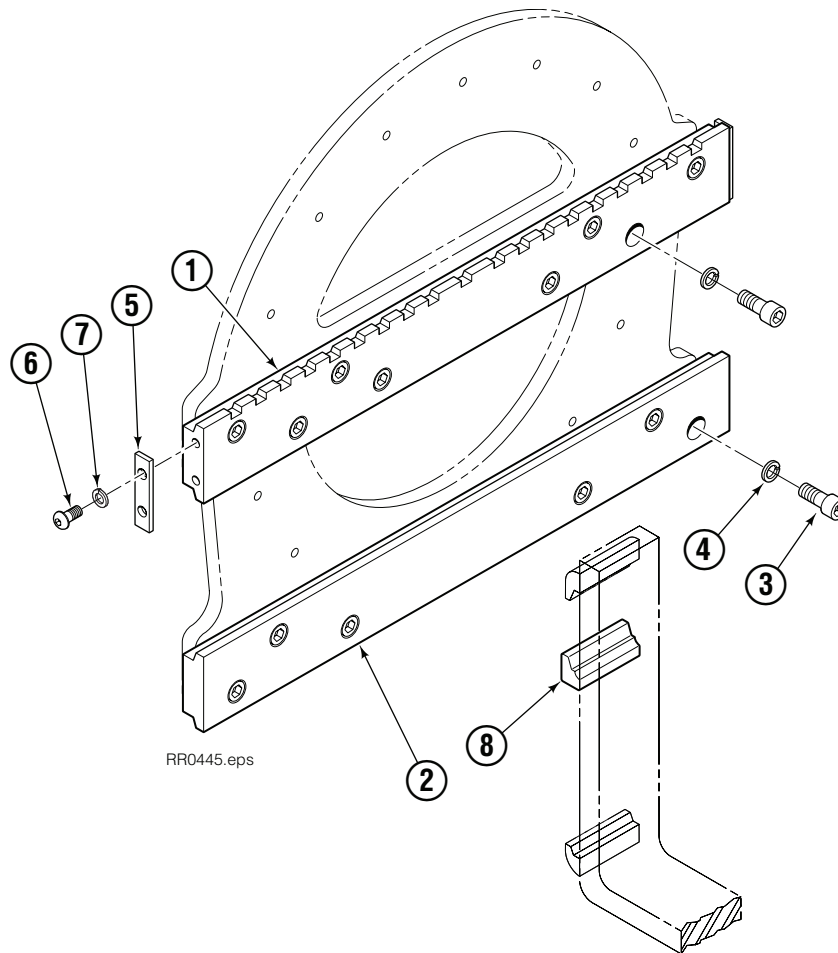

Fork Bar Group

45G			
REF	QTY	PART NO.	DESCRIPTION
		6055369	Fork Bar Group
1	1	6055353	Upper Bar
2	1	6055352	Lower Bar
3	14	769574	Capscrew, M16 x 35
4	14	678992	Lockwasher, M16
5	2	6052240	Keeper
6	4	680084	Capscrew, M12 x 25
7	4	683822	Lockwasher, M12
8	2	689279	Middle Hook