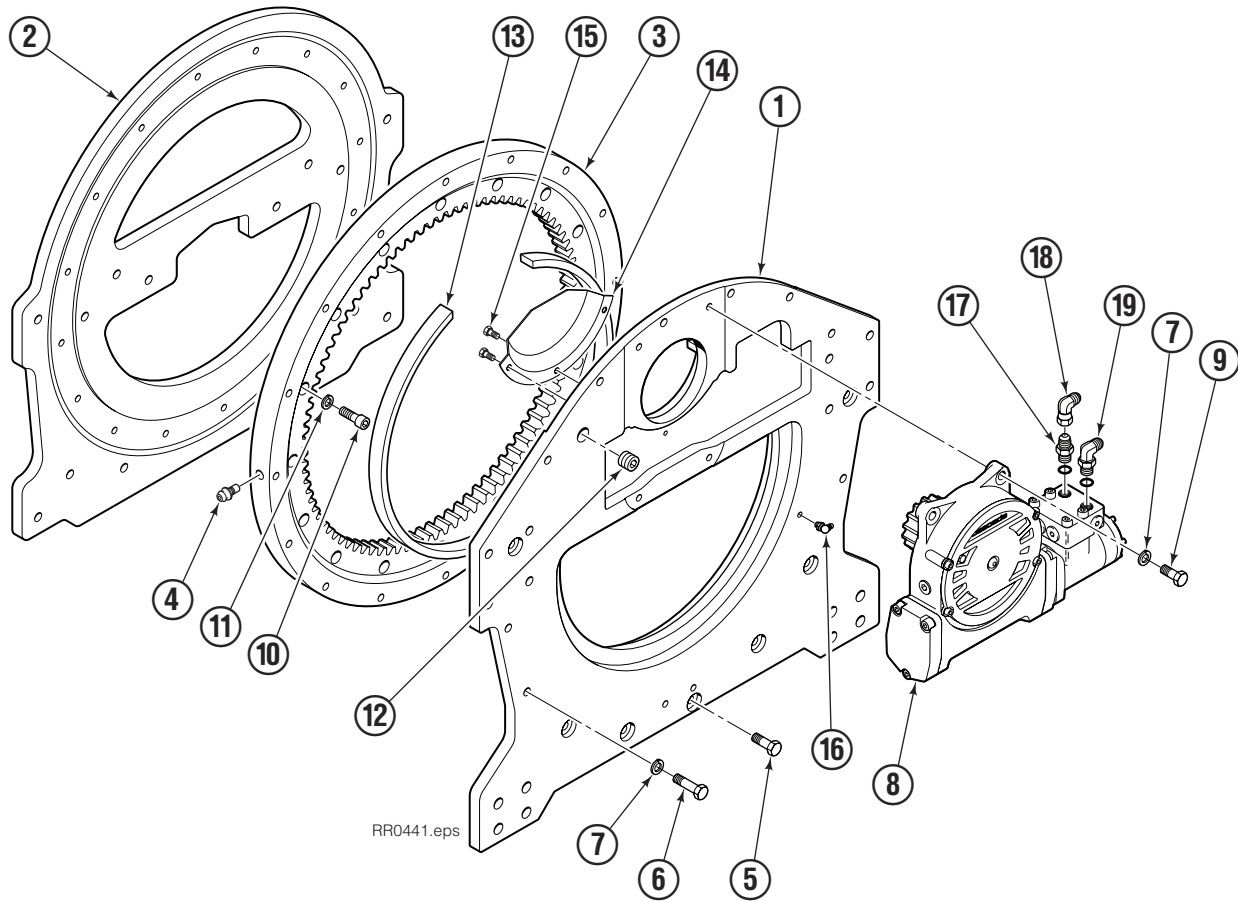

Internet: www.cascorp.com

Safety Decals

REF	QTY	PART NO.	DESCRIPTION
1	2	679150	No Step Decal

Publications

PART NO.	DESCRIPTION
	Parts Manual
672946	Service Manual
672714	Operators Guide
672327	Installation Instructions
679929	Tool Catalog
673964	Literature Index Order Form

Rotator Group

45G			
REF	QTY	PART NO.	DESCRIPTION
		6055356	Rotator Group
1	1	6051999	Baseplate
2	1	6055313	Faceplate
3	1	775434	Bearing Assembly
4	1	7401	Grease Fitting
5	7	212305	Capscrew, M12 x 35
6	9	206174	Capscrew, M12 x 45
7	13	683822	Lockwasher, M12
8	1	368073	Drive Group ◆
9	4	763021	Capscrew, M12 x 30
10	16	769572	Capscrew, M12 x 35
11	16	678991	Lockwasher, M12
12	1	6605	Plug
13	1	6036248	Seal
14	1	6036287	Cover Plate
15	3	767961	Capscrew, M8 x 16
16	1	7406	Grease Fitting
17	1	601377	Fitting, 8-8 ■
18	1	605761	Fitting, 8-8 ■
19	1	601250	Fitting, 8-8 ■

REF	QTY	PART NO.	DESCRIPTION
		206406	Drive Motor
1	1	675478	Shaft
2	1	675477	Drive
3	1	675479	Spacer Plate
4	1	675480	■ Gerotor Set (101-1768-007)
4	1	685074	■ Gerotor Set (101-1768-009)
5	1	675482	End Cap
6	1	206405	● Service Kit
7	1	685089	■ Flange (101-1768-007)
7	1	685090	■ Flange (101-1768-009)