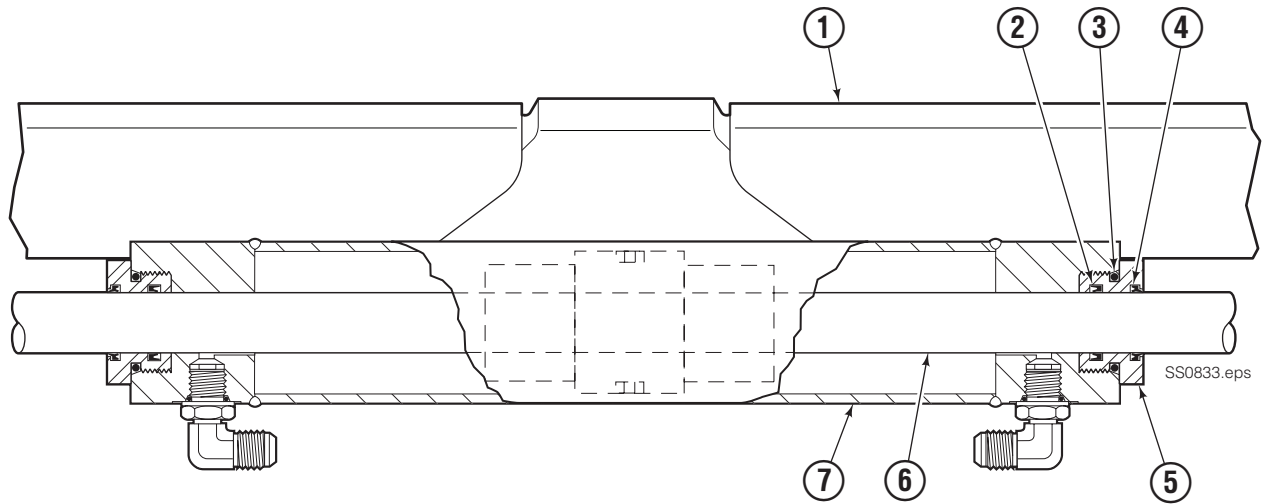

Cylinder Assembly

100F			
REF	QTY	PART NO.	DESCRIPTION
1	1	6080405	Cylinder Assembly
2	2	564406	● Rod Seal
3	2	609241	O-Ring
4	2	564408	● Rod Wiper Seal
5	2	6056530	Retainer
6	-	■	Rod/Piston Assembly
7	-	■	Cylinder Shell
		6091229	Rod Seal Service Kit

● Included in Service Kit 6091229.

■ Not serviceable - order new Cylinder Assembly.

Reference: S-22654.