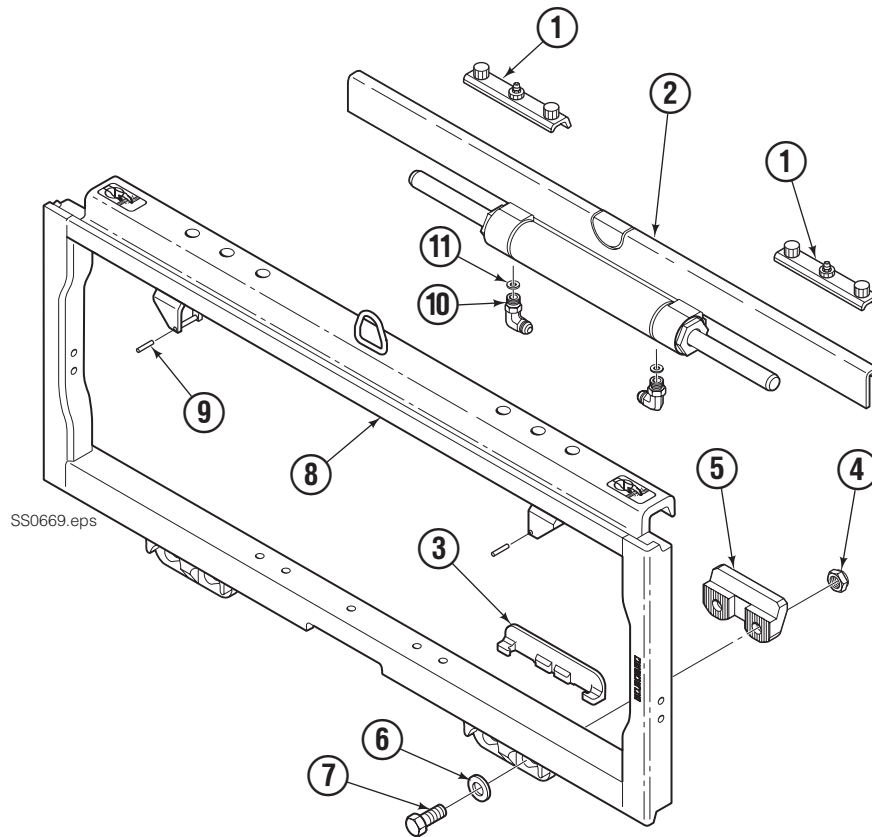

# Recommended Spare Parts List

F-Series Sideshifter				
PART NUMBER	DESCRIPTION	ATTACHMENTS SERVICED		
		1-5	6-19	20-50
■ ■	<b>BASE UNIT</b>			
	Upper Bearing	8	16	32
	Lower Bearing	6	12	24
■ ■ ■ ■	<b>MOUNTING - BOLT ON</b>			
	Lower Hook	0	2	4
	Capscrew	0	4	8
	Nut	0	4	8
	Washer	0	4	8
■ ■ ■ ■	<b>MOUNTING - QUICK DISCONNECT</b>			
	Lower Hook	0	2	4
	Guide	0	2	4
	Pin	0	2	4
	Capscrew	0	4	8
■ 219868	<b>CYLINDER</b>			
	Cylinder	0	0	1
	Cylinder Service Kit	1	2	4

## 100F

REF	QTY	PART NO.	DESCRIPTION	REF	QTY	PART NO.	DESCRIPTION
1	2	6051249	Upper Bearing	7	4	752903	◆ Capscrew, M16 x 45
2	1	6080405	Cylinder ▲	8	1	6081191	● Frame
3	2	6057162	Lower Bearing	9	2	7916	Roll Pin
4	4	678990	◆ Nut, M16	10	2	601676	■ Fitting, 6-6
5	2	204186	◆ Lower Hook	11	2	221733	▼ Restrictor Washer
6	4	667225	◆ Washer				