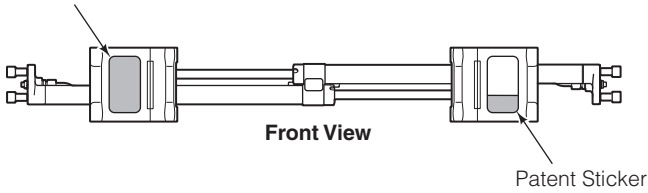

Fork Positioner Assembly

Sticker showing operating pressure, phone numbers for service & parts.

Fork Positioner Assembly

Items that vary by width

120K/150K			
ASSEMBLY PART NO.	REF. NO. 1 ★ CYLINDER SHELL QTY 2	REF. NO. 2 ★ CYLINDER ROD QTY 2	REF. NO. 3 TUBE QTY 2
6804669	6084218	6084220	6084232

REF	QTY	PART NO.	DESCRIPTION
		6069312	Common Parts Group
4	1	6059224	Manifold
5	2	6059395	◆ Fork Carrier, Inner, 122/150/180 mm Fork
6	2	6059301	Fork Carrier, Outer
7	2	424115	Grease Fitting
8	2	6059267	Cylinder Head End
9	2	6042658	Restrictor Fitting
10	4	6059383	Shim
11	2	6059219	Cylinder Retainer
12	8	6059580	O-Ring, Retainer OD ✘
13	2	562132	Rod Seal, Retainer ✘
14	2	562131	Rod Wiper, Retainer ✘
15	4	6059382	Half-Ring Keeper
16	2	6059421	Piston Wear Ring ✘
17	2	6059422	Piston Seal ✘
18	4	6059419	Bearing, Composite
19	4	6059584	Wiper
20	2	6059459	Rod Retainer Plug
21	4	6405531	Capscrew, M12 x 160
22	2	6043332	Fitting, M10 to No.4 JIC ●
23	4	6042689	Fitting, M10 to EO-2 Tube
24	4	769577	Capscrew, M16 x 50 ■
25	4	678992	Lockwasher, M16 ■
26	4	767615	◆ Capscrew, M10 x 25
27	2	6059397	◆ Spacer Bar
28	2	—	Rod Spacer
29	2	8100527	Piston Spacer

★ If cylinder shell or rod needs replacing due to bending damage, order complete Fork Positioner Assembly.

◆ Included in Fork Carrier Assembly 6059395.

✘ Included in Cylinder Service Kit 6081752.

● Included in Fitting Group 6045440.

■ Included in Mounting Kit 6059460.

Reference: SK-8919.1