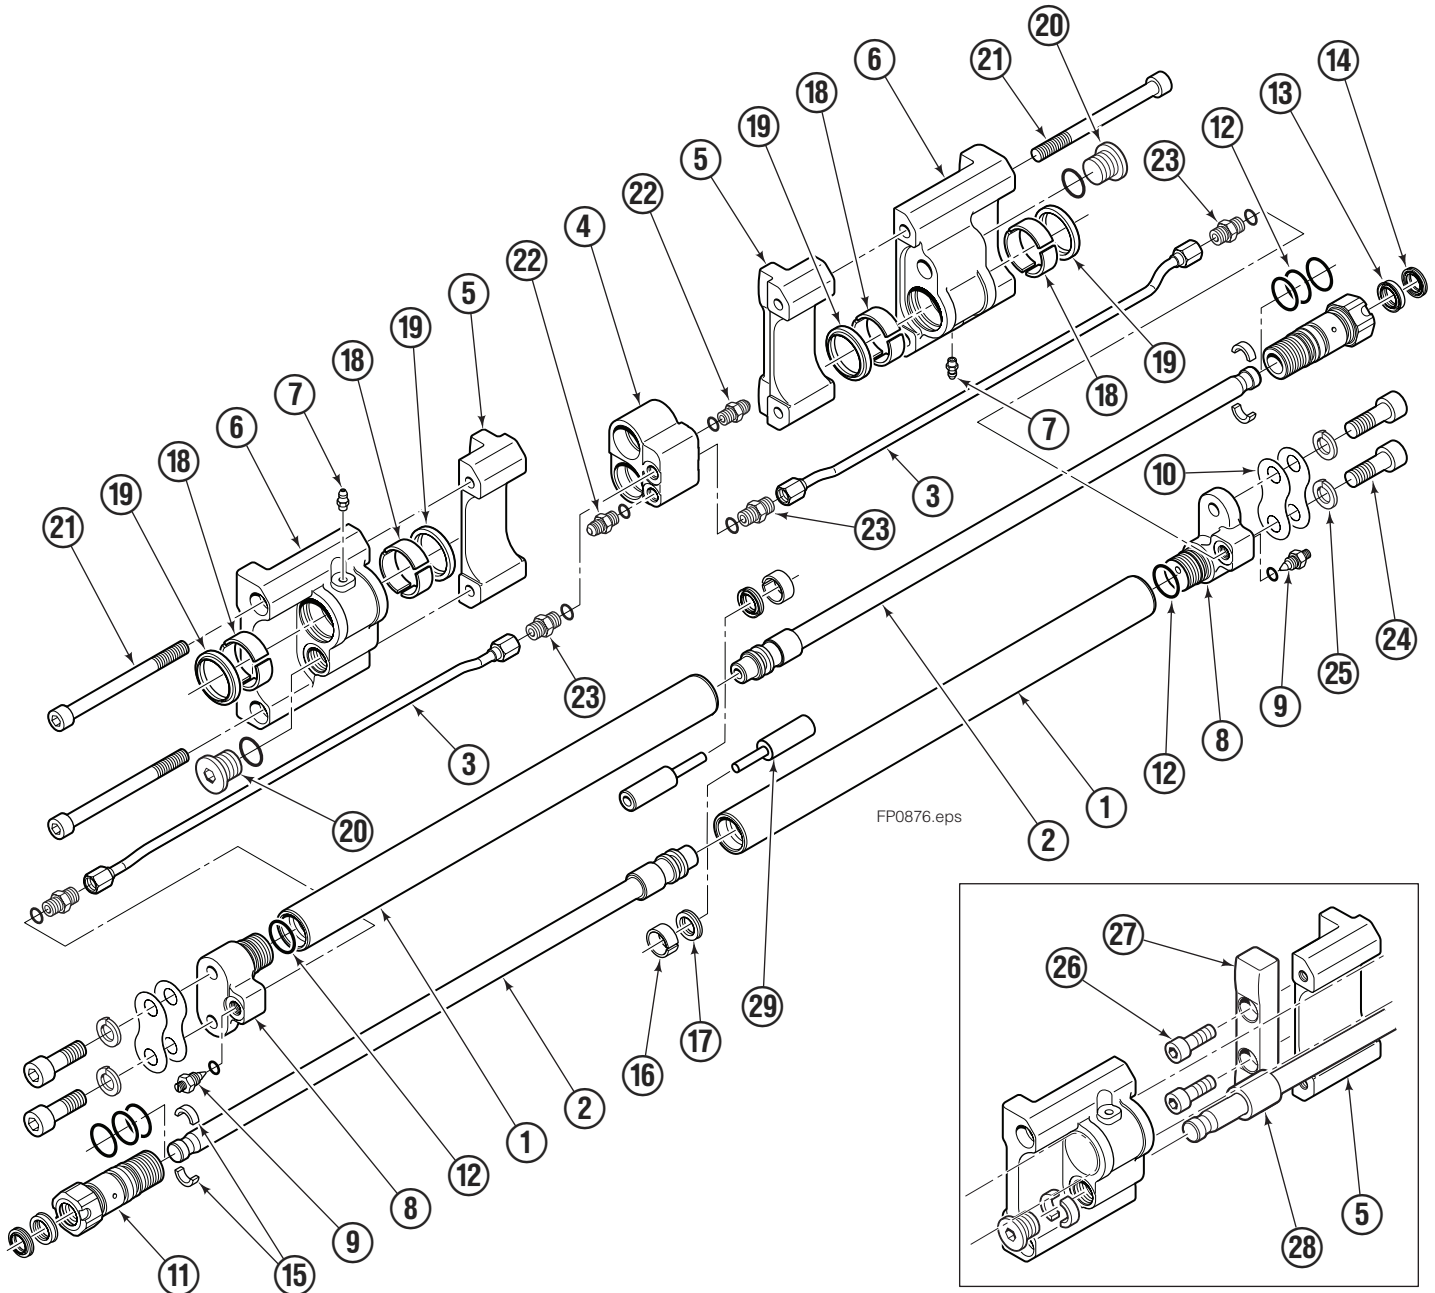

Fork Positioner Assembly

Sticker showing operating pressure, phone numbers for service & parts.

Fork Positioner Assembly

Items that vary by width

120K/150K			
ASSEMBLY PART NO.	REF. NO. 1 ★ CYLINDER SHELL QTY 2	REF. NO. 2 ★ CYLINDER ROD QTY 2	REF. NO. 3 TUBE QTY 2
6804669	6084218	6084220	6084232

REF	QTY	PART NO.	DESCRIPTION
		6069312	Common Parts Group
4	1	6059224	Manifold
5	2	6059395	◆ Fork Carrier, Inner, 122/150/180 mm Fork
6	2	6059301	Fork Carrier, Outer
7	2	424115	Grease Fitting
8	2	6059267	Cylinder Head End
9	2	6042658	Restrictor Fitting
10	4	6059383	Shim
11	2	6059219	Cylinder Retainer
12	8	6059580	O-Ring, Retainer OD ✘
13	2	562132	Rod Seal, Retainer ✘
14	2	562131	Rod Wiper, Retainer ✘
15	4	6059382	Half-Ring Keeper
16	2	6059421	Piston Wear Ring ✘
17	2	6059422	Piston Seal ✘
18	4	6059419	Bearing, Composite
19	4	6059584	Wiper
20	2	6059459	Rod Retainer Plug
21	4	6405531	Capscrew, M12 x 160
22	2	6043332	Fitting, M10 to No.4 JIC ●
23	4	6042689	Fitting, M10 to EO-2 Tube
24	4	769577	Capscrew, M16 x 50 ■
25	4	678992	Lockwasher, M16 ■
26	4	767615	◆ Capscrew, M10 x 25
27	2	6059397	◆ Spacer Bar
28	2	—	Rod Spacer
29	2	8100527	Piston Spacer

★ If cylinder shell or rod needs replacing due to bending damage, order complete Fork Positioner Assembly.

◆ Included in Fork Carrier Assembly 6059395.

✘ Included in Cylinder Service Kit 6081752.

● Included in Fitting Group 6045440.

■ Included in Mounting Kit 6059460.

Reference: SK-8919.1