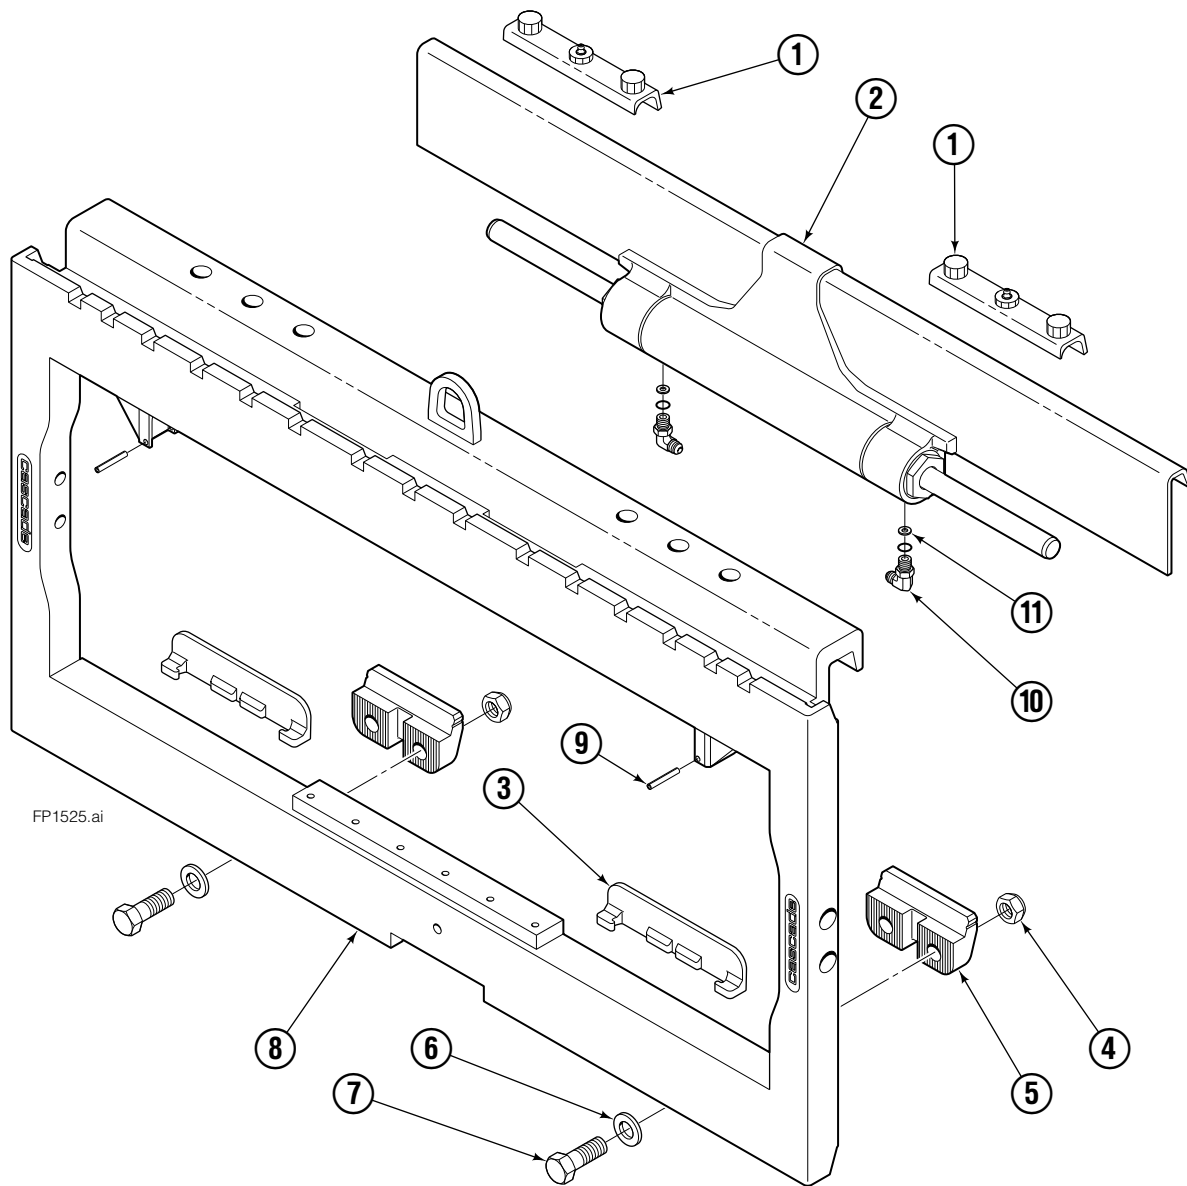

★ If cylinder shell or rod needs replacing due to bending damage, order complete Fork Positioner Assembly.

◆ Included in Fork Carrier Assembly 6059395.

✘ Included in Cylinder Service Kit 6081752.

● Included in Fitting Group 6045440.

■ Included in Mounting Kit 6059460.

Reference: SK-8919.1

Sideshift Assembly

120K

| REF | QTY | PART NO. | DESCRIPTION | REF | QTY | PART NO. | DESCRIPTION |
|-----|-----|----------|---------------|-----|-----|----------|----------------------|
| 1 | 2 | 6079936 | Upper Bearing | 7 | 4 | 768580 | ◆ Capscrew, M20 x 60 |
| 2 | 1 | 6802911 | Cylinder ▲ | 8 | 1 | 6804885 | Frame |
| 3 | 2 | 6057162 | Lower Bearing | 9 | 2 | 7916 | Roll Pin |
| 4 | 4 | 783800 | ◆ Nut, M20 | 10 | 2 | 607616 | ■ Fitting, 6-6 |
| 5 | 2 | 6083157 | ◆ Lower Hook | 11 | 2 | 221733 | ▼ Restrictor Washer |
| 6 | 4 | 215419 | ◆ Washer, M20 | | | | |