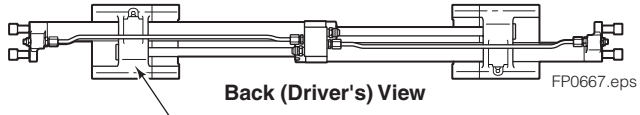

Fork Positioner Assembly

Sticker showing operating pressure, phone numbers for service & parts.

Fork Positioner Assembly

Items that vary by width

120K/150K			
ASSEMBLY PART NO.	REF. NO. 1 ★ CYLINDER SHELL QTY 2	REF. NO. 2 ★ CYLINDER ROD QTY 2	REF. NO. 3 TUBE QTY 2
6804669	6084218	6084220	6084232

REF	QTY	PART NO.	DESCRIPTION
		6069312	Common Parts Group
4	1	6059224	Manifold
5	2	6059395	◆ Fork Carrier, Inner, 122/150/180 mm Fork
6	2	6059301	Fork Carrier, Outer
7	2	424115	Grease Fitting
8	2	6059267	Cylinder Head End
9	2	6042658	Restrictor Fitting
10	4	6059383	Shim
11	2	6059219	Cylinder Retainer
12	8	6059580	O-Ring, Retainer OD ✘
13	2	562132	Rod Seal, Retainer ✘
14	2	562131	Rod Wiper, Retainer ✘
15	4	6059382	Half-Ring Keeper
16	2	6059421	Piston Wear Ring ✘
17	2	6059422	Piston Seal ✘
18	4	6059419	Bearing, Composite
19	4	6059584	Wiper
20	2	6059459	Rod Retainer Plug
21	4	6405531	Capscrew, M12 x 160
22	2	6043332	Fitting, M10 to No.4 JIC ●
23	4	6042689	Fitting, M10 to EO-2 Tube
24	4	769577	Capscrew, M16 x 50 ■
25	4	678992	Lockwasher, M16 ■
26	4	767615	◆ Capscrew, M10 x 25
27	2	6059397	◆ Spacer Bar
28	2	—	Rod Spacer
29	2	8100527	Piston Spacer

★ If cylinder shell or rod needs replacing due to bending damage, order complete Fork Positioner Assembly.

◆ Included in Fork Carrier Assembly 6059395.

✘ Included in Cylinder Service Kit 6081752.

● Included in Fitting Group 6045440.

■ Included in Mounting Kit 6059460.

Reference: SK-8919.1