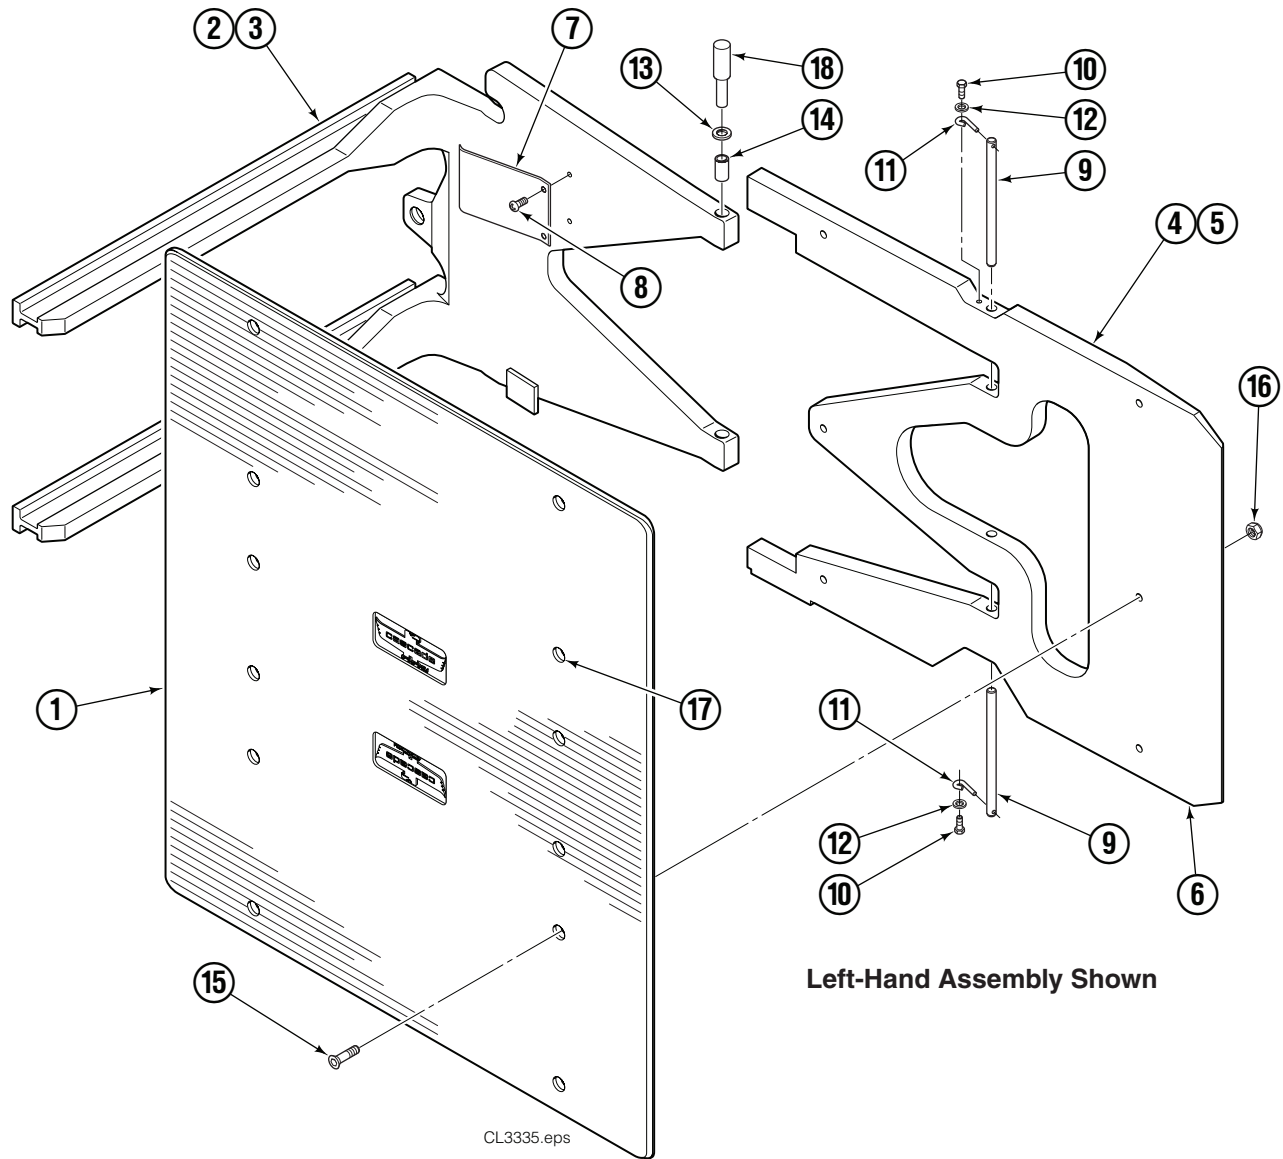

■ Included in Nut Service Kit 668926.

▲ Included in Service Kit 560729.

Reference: ST-0283, ST-0284.

Check Valve

REF	QTY	PART NO.	DESCRIPTION	REF	QTY	PART NO.	DESCRIPTION
		669762	Check Valve – Flow Divider	11	2	667494	Fitting
1	1	667490	Special Fitting	12	2	2840	O-Ring ●
2	1	2841	O-Ring ●	13	2	673098	Spring
3	1	667471	Spool	14	2	667492	Poppet
4	2	609453	Fitting, 10	15	1	673089	Spool Assembly
5	2	667487	Spring	16	2	667491	Sleeve
6	6	604510	Fitting, 6	17	1	669763	Valve Body
7	1	678270	Check Valve – VPO	18	1	661347	Service Kit ●
8	2	659058	Check Valve – PO	19	1	676343	Regeneration Elimination Plug ■
9	2	667516	Service Kit ●			667513	Service Kit
10	1	679846	Low Flow Spool Kit				

● Included in Service Kit 667513.

■ For eliminating regeneration circuit only. See Technical Bulletin 121.

Reference: SK-5302.

Arms and Pads

15D/25D							
REF	QTY	PART NO.	DESCRIPTION	REF	QTY	PART NO.	DESCRIPTION
		6056889	Stabilizer Group ◆	9	4	6057546	Pin
		6057713	Common Parts ●	10	4	787372	Capscrew, M8 x 20
1	2	6057673	Contact Pad	11	4	6020429	Eye Pin
2	1	6054456	Arm – LH	12	4	787398	Washer, M8
3	1	6054454	Arm – RH	13	10	675620	Washer, M10
4	1	6054195	Stabilizer – LH	14	8	200590	Bushing
5	1	6054991	Stabilizer – RH	15	12	768706	Capscrew, M12 x 35
6	2	208860	Stabilizer Wear Tile	16	12	773842	Nut, M12
7	2	210154	Spring	17	■	676841	Contact Pad Repair Kit
8	4	203405	Capscrew, M10 x 16	18	1	675626	Tool – Bushing Driver