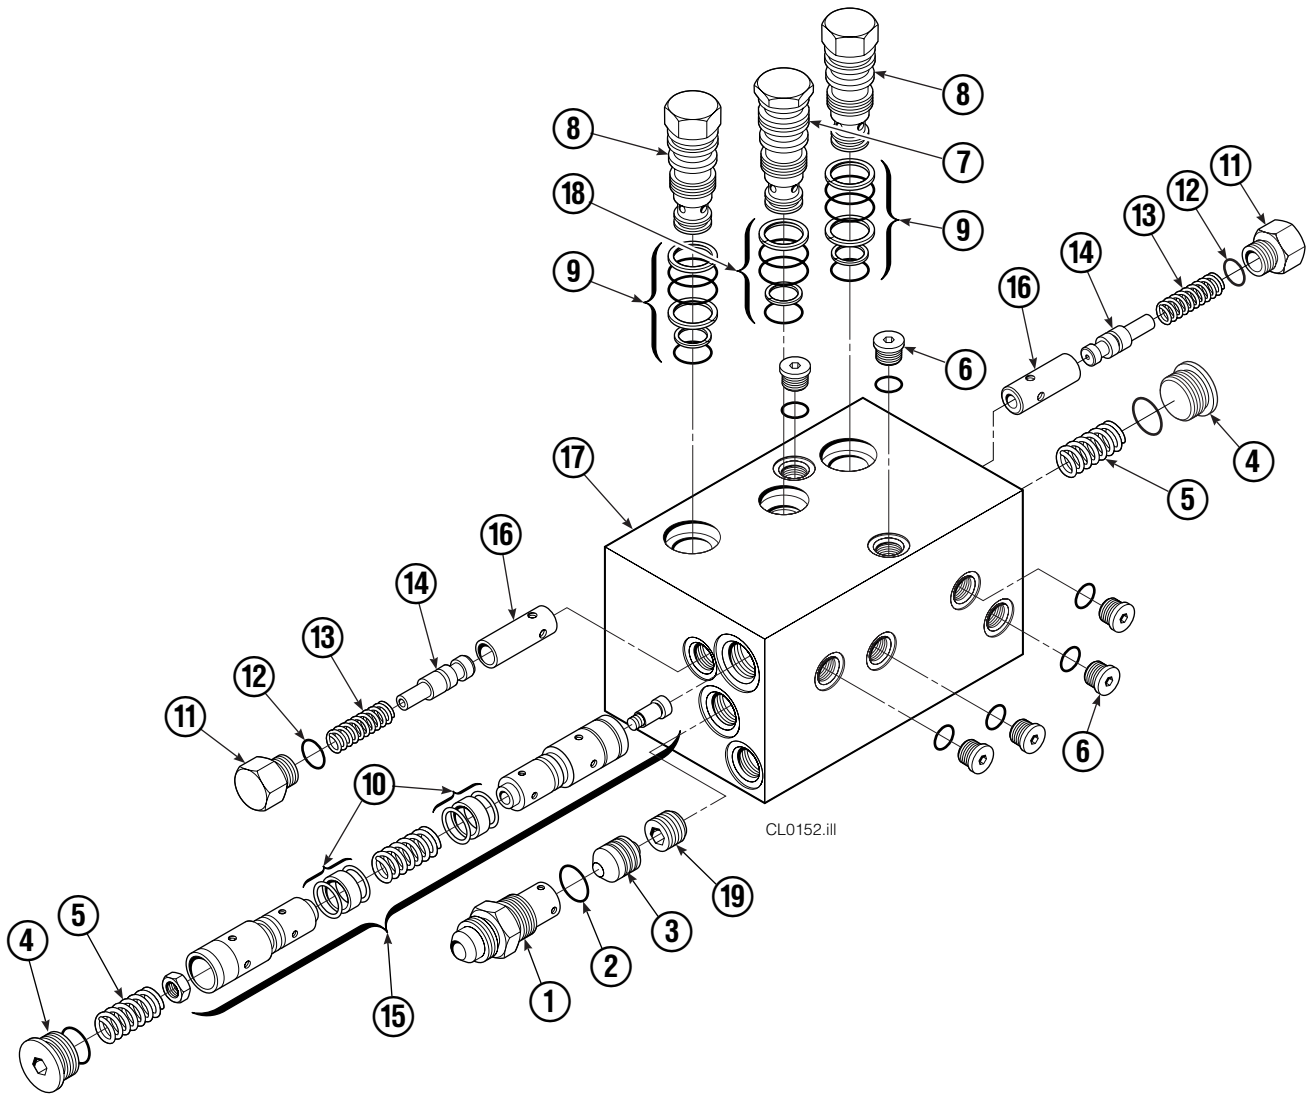

◆ See Cylinder page for parts breakdown.

Reference: SK-8753.

Cylinder Assembly

REF	QTY	PART NO.	DESCRIPTION
		204200	Cylinder Assembly
1	2	6510	■ Cotter Pin
2	2	667624	■ Nut Retainer
3	2	667625	■ Nut
4	1	559662	Shell
5	2	602580	Fitting
6	1	559702	Piston
7	1	2716	▲ O-Ring
8	1	662450	▲ Seal
9	1	2722	▲ O-Ring
10	1	615126	▲ Back-Up Ring
11	1	413799	Retainer
12	1	662448	▲ Seal
13	1	636853	▲ Wiper
14	1	667623	Nut
15	1	416991	Rod
16	1	667626	Washer
17	1	-	Spacer
18	1	671051	▲ Seal Loader, Retainer
		560729	Service Kit

■ Included in Nut Service Kit 668926.

▲ Included in Service Kit 560729.

Reference: ST-0283, ST-0284.

Check Valve

REF	QTY	PART NO.	DESCRIPTION	REF	QTY	PART NO.	DESCRIPTION
		669762	Check Valve – Flow Divider	11	2	667494	Fitting
1	1	667490	Special Fitting	12	2	2840	O-Ring ●
2	1	2841	O-Ring ●	13	2	673098	Spring
3	1	667471	Spool	14	2	667492	Poppet
4	2	609453	Fitting, 10	15	1	673089	Spool Assembly
5	2	667487	Spring	16	2	667491	Sleeve
6	6	604510	Fitting, 6	17	1	669763	Valve Body
7	1	678270	Check Valve – VPO	18	1	661347	Service Kit ●
8	2	659058	Check Valve – PO	19	1	676343	Regeneration Elimination Plug ■
9	2	667516	Service Kit ●			667513	Service Kit
10	1	679846	Low Flow Spool Kit				