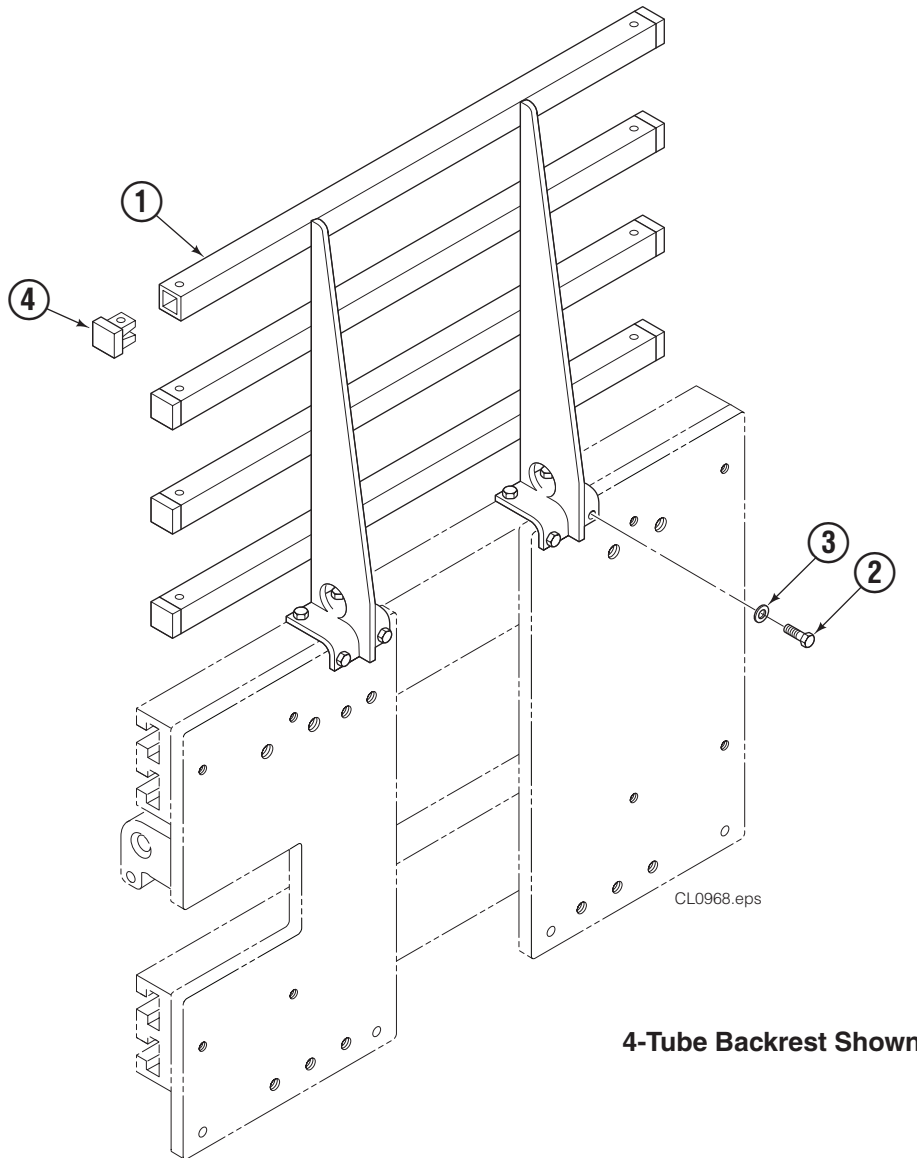

Backrest Group

15D/25D			
REF	QTY	PART NO.	DESCRIPTION
		6056676	Backrest Group
1	1	6056588	Backrest
2	8	767810	Capscrew, M12 x 25
3	8	667910	Washer
4	8	674356	Tube End