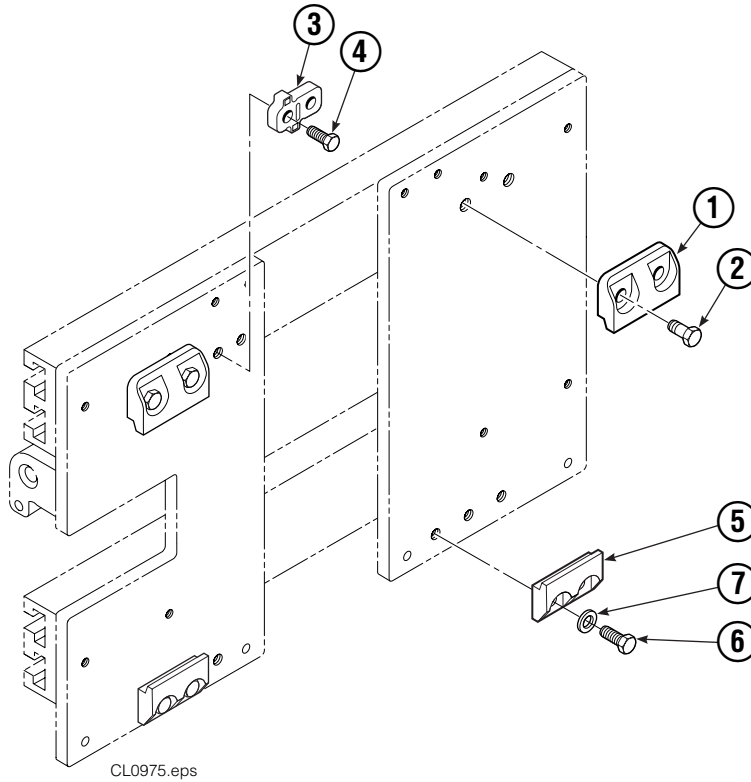

■ Included in Nut Service Kit 668926.

▲ Included in Service Kit 560729.

Reference: ST-0283, ST-0284.

Check Valve

REF	QTY	PART NO.	DESCRIPTION	REF	QTY	PART NO.	DESCRIPTION
		669762	Check Valve – Flow Divider	11	2	667494	Fitting
1	1	667490	Special Fitting	12	2	2840	O-Ring ●
2	1	2841	O-Ring ●	13	2	673098	Spring
3	1	667471	Spool	14	2	667492	Poppet
4	2	609453	Fitting, 10	15	1	673089	Spool Assembly
5	2	667487	Spring	16	2	667491	Sleeve
6	6	604510	Fitting, 6	17	1	669763	Valve Body
7	1	678270	Check Valve – VPO	18	1	661347	Service Kit ●
8	2	659058	Check Valve – PO	19	1	676343	Regeneration Elimination Plug ■
9	2	667516	Service Kit ●			667513	Service Kit
10	1	679846	Low Flow Spool Kit				

● Included in Service Kit 667513.

■ For eliminating regeneration circuit only. See Technical Bulletin 121.

Reference: SK-5302.

Arms and Pads

15D/25D							
REF	QTY	PART NO.	DESCRIPTION	REF	QTY	PART NO.	DESCRIPTION
		6056889	Stabilizer Group ◆	9	4	6057546	Pin
		6057713	Common Parts ●	10	4	787372	Capscrew, M8 x 20
1	2	6057673	Contact Pad	11	4	6020429	Eye Pin
2	1	6054456	Arm – LH	12	4	787398	Washer, M8
3	1	6054454	Arm – RH	13	10	675620	Washer, M10
4	1	6054195	Stabilizer – LH	14	8	200590	Bushing
5	1	6054991	Stabilizer – RH	15	12	768706	Capscrew, M12 x 35
6	2	208860	Stabilizer Wear Tile	16	12	773842	Nut, M12
7	2	210154	Spring	17	■	676841	Contact Pad Repair Kit
8	4	203405	Capscrew, M10 x 16	18	1	675626	Tool – Bushing Driver

- ◆ Includes items 4-6.
- Includes items 7-16.

- Repairs one hole.
- Reference: SK-8753.

Bolt-On Mounting Group

Class II			
REF	QTY	PART NO.	DESCRIPTION
		211162	Upper Mounting Group ◆
		211173	Lower Mounting Group ●
1	2	210491	Upper Hook
2	4	768577	Capscrew, M20 x 35
3	1	212999	Center Key
4	2	211129	Capscrew, M16 x 35
5	2	675968	Lower Hook
6	4	211128	Capscrew, M16 x 30
7	4	667225	Washer