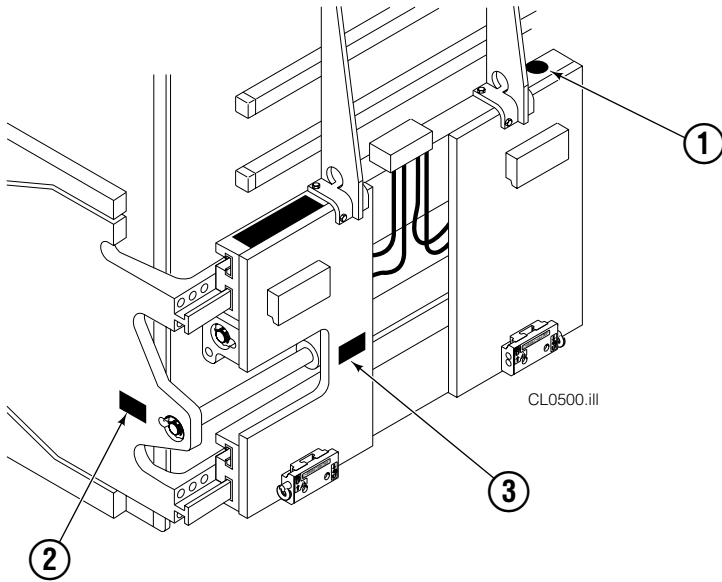

Safety Decals

REF	QTY	PART NO.	DESCRIPTION
1	1	679150	No Step Decal
2	2	665595	No Hand Hold Decal
3	1	679059	Quick Change Hook Decal