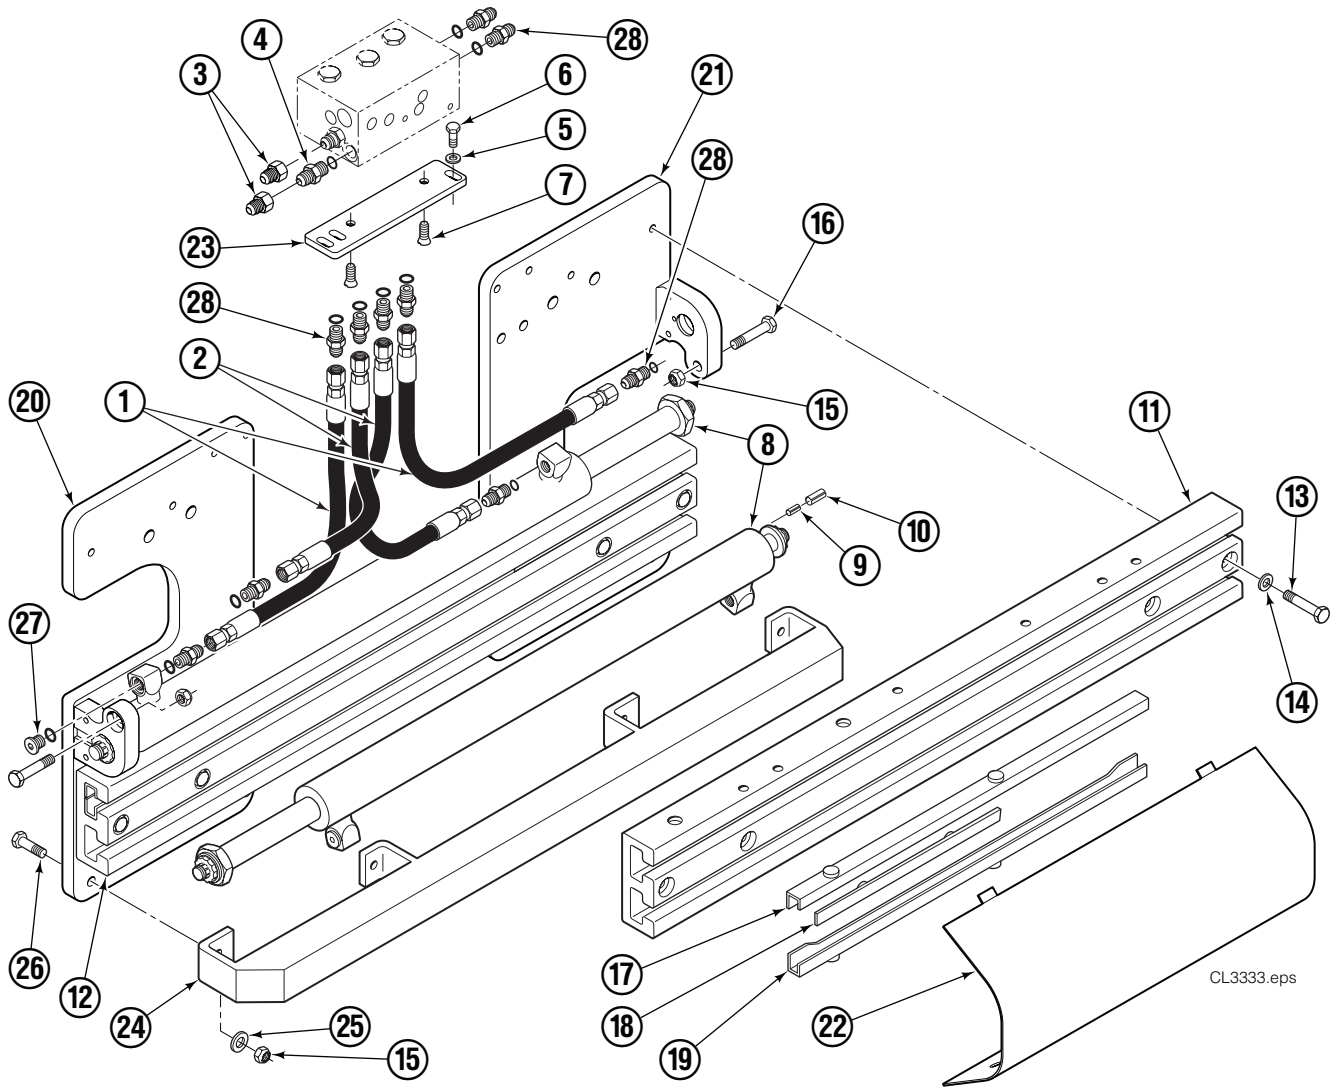

Base Unit Group

CL3333.eps

15D							
REF	QTY	PART NO.	DESCRIPTION	REF	QTY	PART NO.	DESCRIPTION
		6057653	Base Unit	15	6	773842	Nut, M12
1	2	207425	Hose, 24.00 in.	16	2	768414	Capscrew, M12 x 65
2	2	675055	Hose, 17.50 in.	17	4	208858	Bearing
3	2	6019053	Fitting, 8-6	18	4	667663	Bearing
4	1	601377	Fitting, 8-8	19	4	208857	Bearing
5	2	209021	Washer, M10	20	1	6056535	Mounting Plate – RH
6	2	684594	Capscrew, M10 x 20	21	1	6056533	Mounting Plate – LH
7	2	766646	Capscrew, M10 x 20	22	1	6055842	Bumper
8	2	204200	Cylinder ◆	23	1	669957	Adaptor Plate
9	2	768953	Roll Pin – Inner	24	1	671545	Bumper – Lower
10	2	769009	Roll Pin – Outer	25	4	6205	Washer
11	1	6056594	Frame – Upper	26	4	768556	Capscrew, M12 x 45
12	1	6056651	Frame – Lower	27	2	602580	Fitting, 8
13	8	6405045	Capscrew, M12 x 70	28	10	611288	Fitting, 6-8
14	8	667910	Washer				

◆ See Cylinder page for parts breakdown.

Reference: SK-8753.

Cylinder Assembly

REF	QTY	PART NO.	DESCRIPTION
		204200	Cylinder Assembly
1	2	6510	■ Cotter Pin
2	2	667624	■ Nut Retainer
3	2	667625	■ Nut
4	1	559662	Shell
5	2	602580	Fitting
6	1	559702	Piston
7	1	2716	▲ O-Ring
8	1	662450	▲ Seal
9	1	2722	▲ O-Ring
10	1	615126	▲ Back-Up Ring
11	1	413799	Retainer
12	1	662448	▲ Seal
13	1	636853	▲ Wiper
14	1	667623	Nut
15	1	416991	Rod
16	1	667626	Washer
17	1	-	Spacer
18	1	671051	▲ Seal Loader, Retainer
		560729	Service Kit