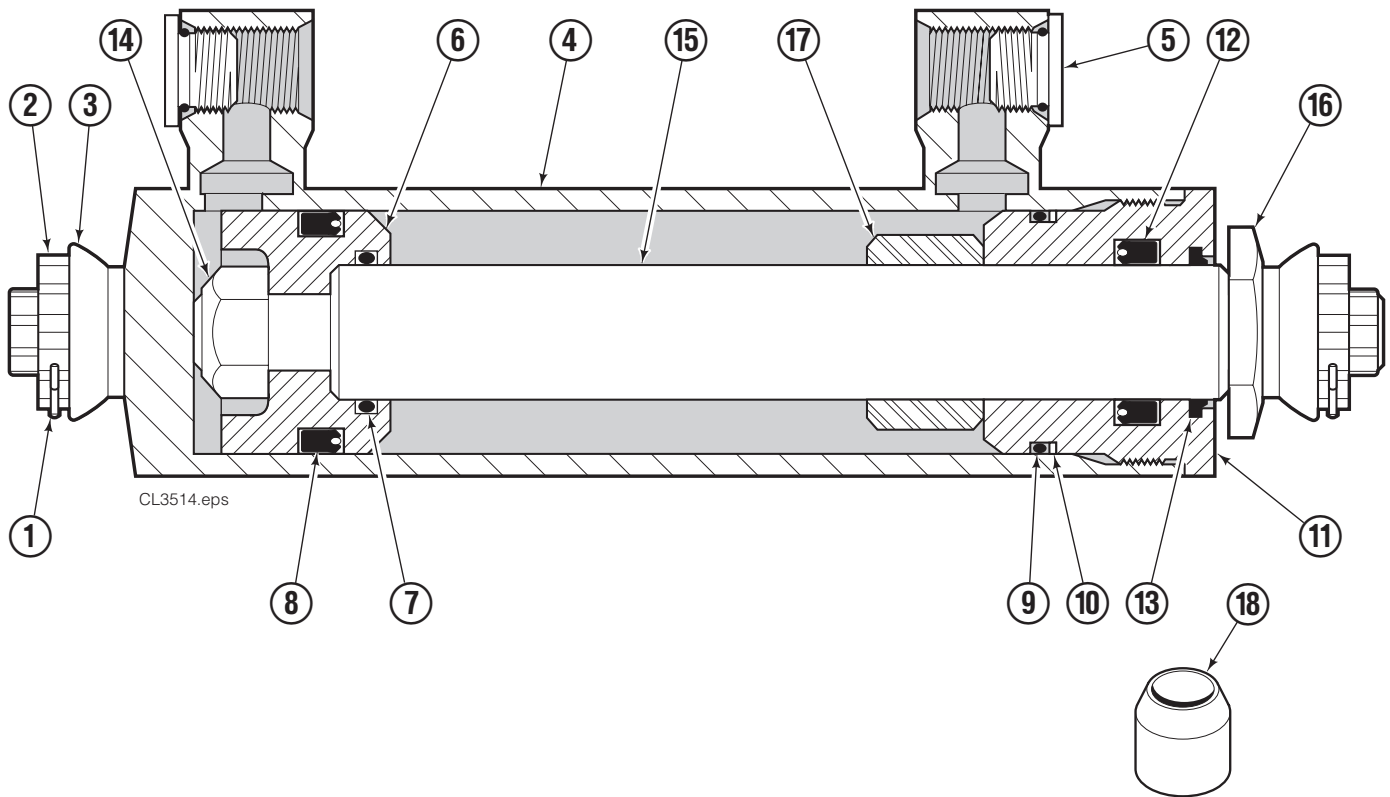

Base Unit Group

CL3333.eps

15D							
REF	QTY	PART NO.	DESCRIPTION	REF	QTY	PART NO.	DESCRIPTION
		6057653	Base Unit	15	6	773842	Nut, M12
1	2	207425	Hose, 24.00 in.	16	2	768414	Capscrew, M12 x 65
2	2	675055	Hose, 17.50 in.	17	4	208858	Bearing
3	2	6019053	Fitting, 8-6	18	4	667663	Bearing
4	1	601377	Fitting, 8-8	19	4	208857	Bearing
5	2	209021	Washer, M10	20	1	6056535	Mounting Plate – RH
6	2	684594	Capscrew, M10 x 20	21	1	6056533	Mounting Plate – LH
7	2	766646	Capscrew, M10 x 20	22	1	6055842	Bumper
8	2	204200	Cylinder ◆	23	1	669957	Adaptor Plate
9	2	768953	Roll Pin – Inner	24	1	671545	Bumper – Lower
10	2	769009	Roll Pin – Outer	25	4	6205	Washer
11	1	6056594	Frame – Upper	26	4	768556	Capscrew, M12 x 45
12	1	6056651	Frame – Lower	27	2	602580	Fitting, 8
13	8	6405045	Capscrew, M12 x 70	28	10	611288	Fitting, 6-8
14	8	667910	Washer				

◆ See Cylinder page for parts breakdown.

Reference: SK-8753.

Cylinder Assembly

REF	QTY	PART NO.	DESCRIPTION
		204200	Cylinder Assembly
1	2	6510	■ Cotter Pin
2	2	667624	■ Nut Retainer
3	2	667625	■ Nut
4	1	559662	Shell
5	2	602580	Fitting
6	1	559702	Piston
7	1	2716	▲ O-Ring
8	1	662450	▲ Seal
9	1	2722	▲ O-Ring
10	1	615126	▲ Back-Up Ring
11	1	413799	Retainer
12	1	662448	▲ Seal
13	1	636853	▲ Wiper
14	1	667623	Nut
15	1	416991	Rod
16	1	667626	Washer
17	1	-	Spacer
18	1	671051	▲ Seal Loader, Retainer
		560729	Service Kit