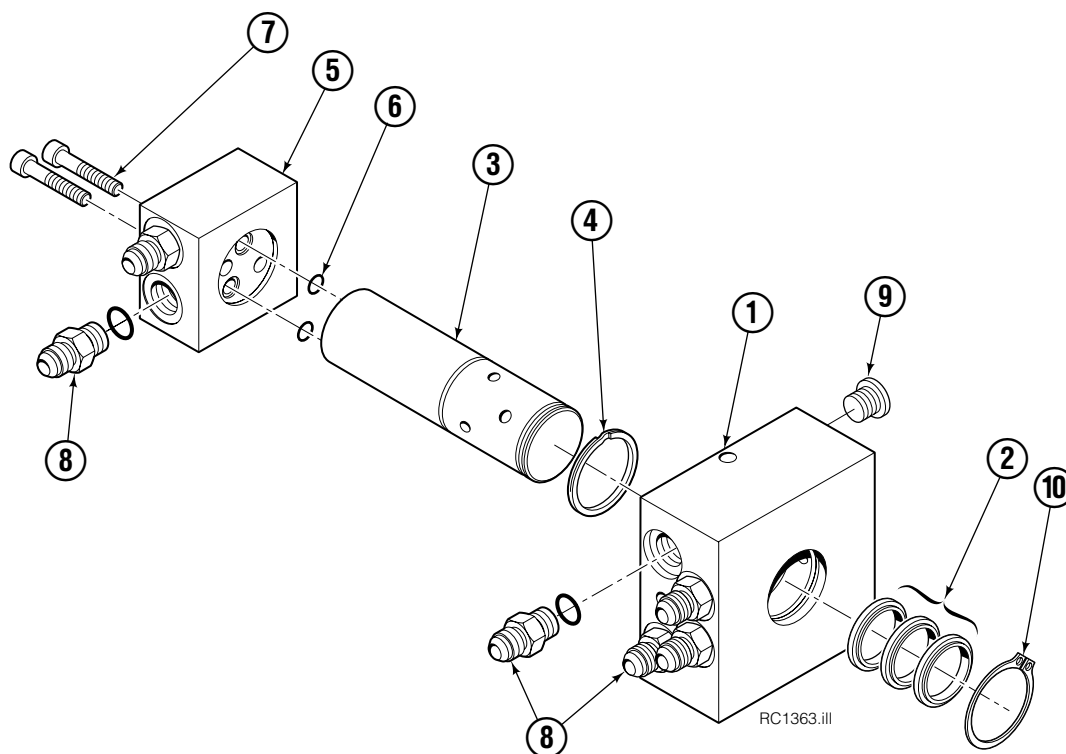

Reference: SK-5314, SK-5315.

Hosing Group Fixed Short Arm

REF	QTY	PART NO.	DESCRIPTION
		6025867	Hose Group
1	4	681286	Hose, 6500 in.
2	1	6025589	Revolving Connection ▲
3	2	673417	Segment
4	2	227962	Eye Pin
5	2	4751	Capscrew
6	2	680114	Insert

▲ See Revolving Connection page for parts breakdown.

Revolving Connection Fixed Short Arm

77F			
REF	QTY	PART NO.	DESCRIPTION
		6025589	Revolving Connection Group
1	1	6023358	Valve Body
2	3	214649	◆ Seal
3	1	6023343	Shaft
4	1	7341	◆ Retaining Ring
5	1	6023344	End Block
6	2	684587	◆ O-Ring
7	2	768798	Capscrew, M8 x 40
8	6	604511	Fitting, 6-6
9	4	604510	Fitting, 6-6
10	1	3138	◆ Retaining Ring