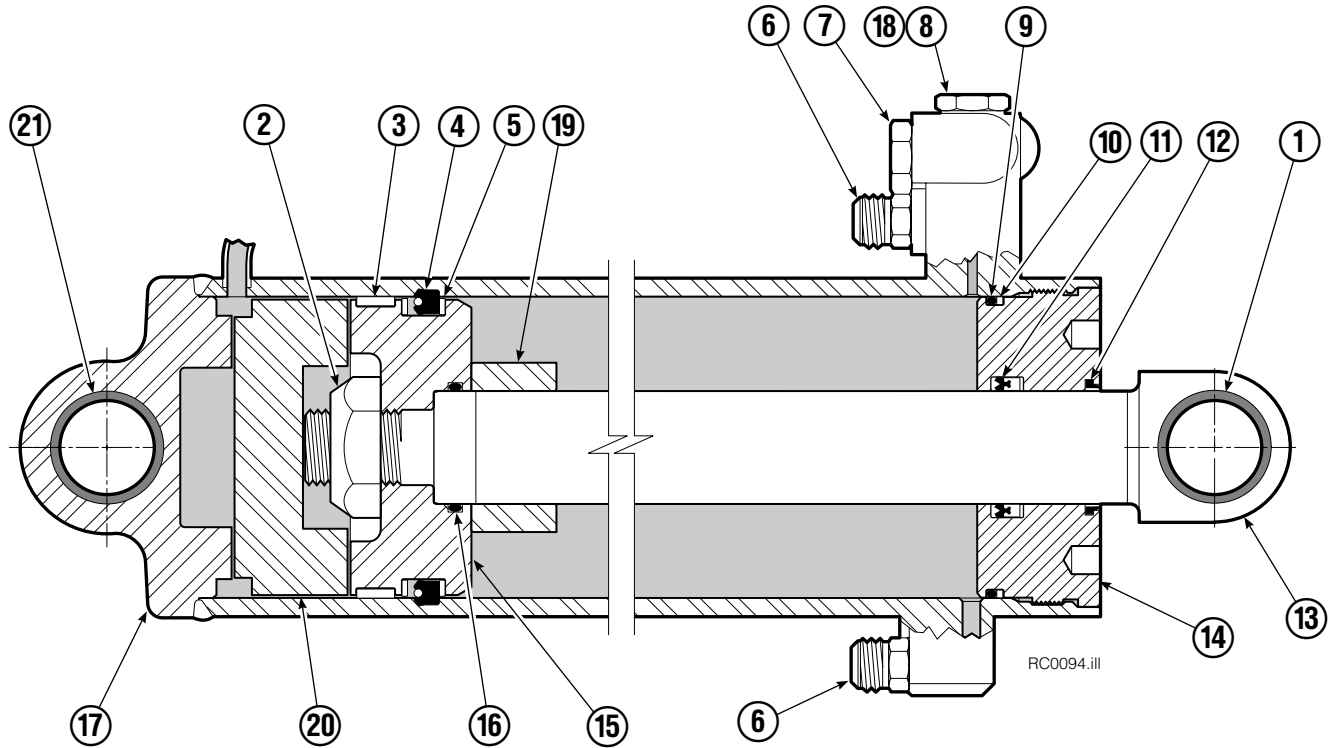

Long Arm Cylinder

REF	QTY	PART NO.	DESCRIPTION
		580171	Cylinder Assembly
1	1	674843	Bearing
2	1	560997	Nut
3	1	660769	◆ Bearing
4	1	662462	◆ Seal
5	2	638295	◆ Back-Up Ring
6	2	604511	Fitting, 6-6
7	1	556852	Fitting, 4
8	1	557212	Check Valve
9	1	2801	◆ O-Ring
10	1	583977	◆ Back-Up Ring
11	1	554598	◆ Seal
12	1	628047	◆ Wiper
13	1	557405	Rod
14	1	555724	Retainer
15	1	557389	Piston
16	1	2722	◆ O-Ring
17	1	558353	Shell
18	1	667516	Check Valve Service Kit
19	1	—	Spacer
20	1	—	Spacer
21	2	675006	Bearing
22	1	669243	Seal Loader
		555725	Service Kit

◆ Included in Service Kit 555725.

Reference: S-5320, S-5321.