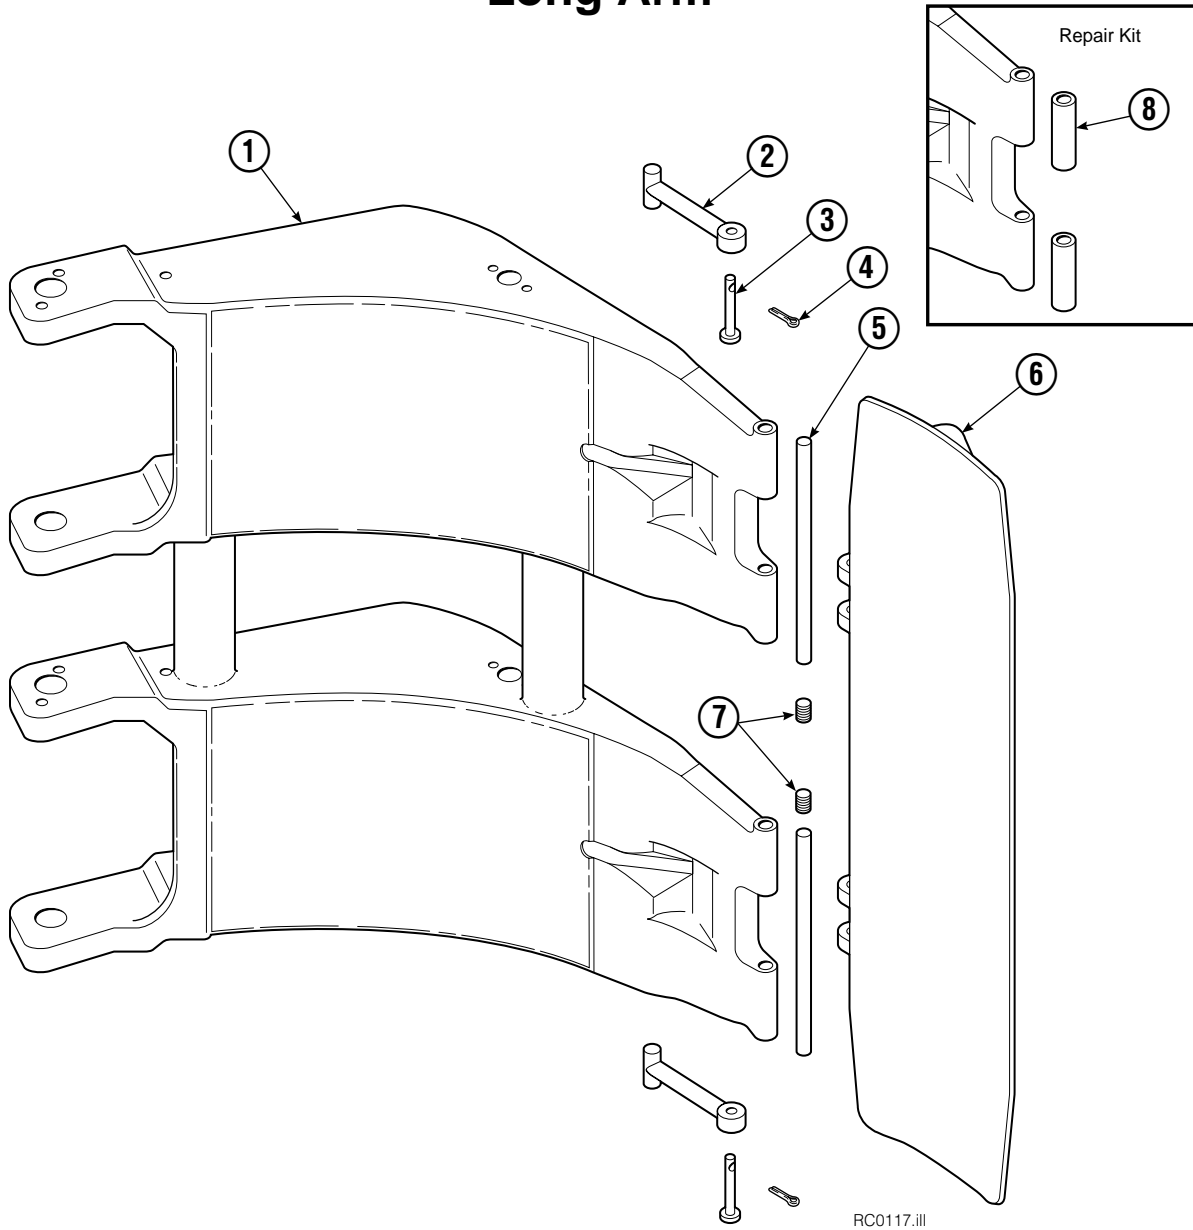

▲ See Revolving Connection page for parts breakdown.

Revolving Connection Fixed Short Arm

77F			
REF	QTY	PART NO.	DESCRIPTION
		6025589	Revolving Connection Group
1	1	6023358	Valve Body
2	3	214649	◆ Seal
3	1	6023343	Shaft
4	1	7341	◆ Retaining Ring
5	1	6023344	End Block
6	2	684587	◆ O-Ring
7	2	768798	Capscrew, M8 x 40
8	6	604511	Fitting, 6-6
9	4	604510	Fitting, 6-6
10	1	3138	◆ Retaining Ring

◆ Included in Service Kit 555725.

Reference: S-5320, S-5321.

Link

REF	QTY	PART NO.	DESCRIPTION
1	2	675098	Link

Short Arm

RC0217.ill

90F			
REF	QTY	PART NO.	DESCRIPTION
		674948	Contact Pad Group ▲
1	1	206675	Short Arm
2	2	674994	Link
3	2	682978	Clevis Pin
4	2	6525	Cotter Pin
5	2	674993	Pin
6	1	674962	Contact Pad
7	2	689900	Plug
8	1	676810	Arm Tip Repair Kit

▲ Includes items 2 through 7 only.

Long Arm

RC0117.iii

90F			
REF	QTY	PART NO.	DESCRIPTION
		206598	Contact Pad Group ▲
1	1	206674	Long Arm
2	2	674994	Link
3	2	682978	Clevis Pin
4	2	6525	Cotter Pin
5	2	674993	Pin
6	1	206601	Contact Pad
7	2	689900	Plug
8	1	676810	Arm Tip Repair Kit