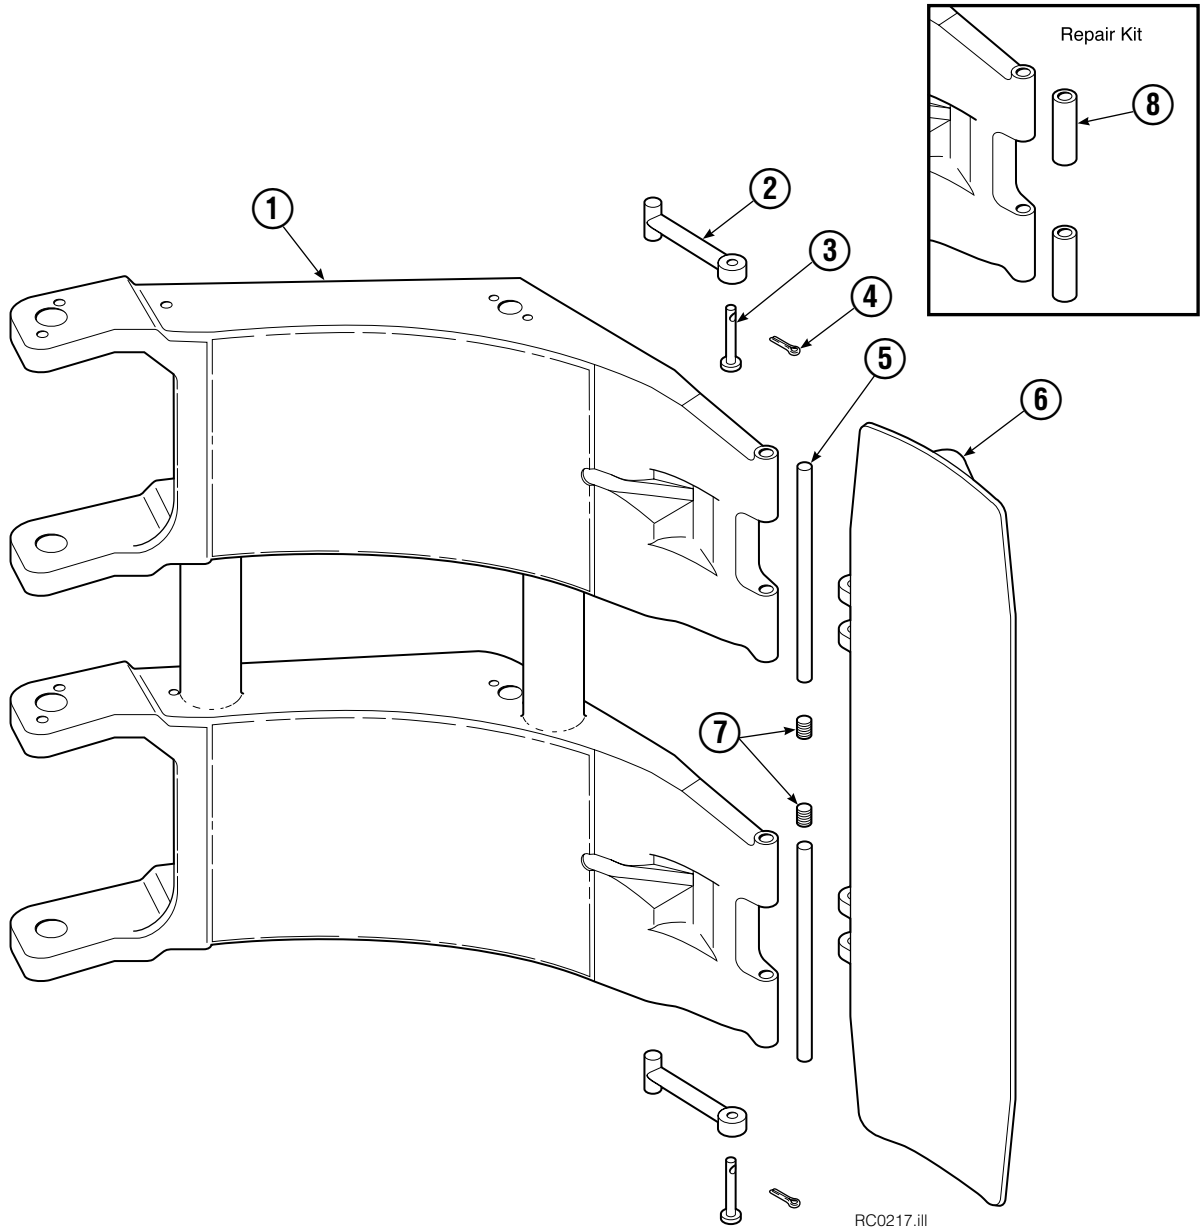

▲ See Revolving Connection page for parts breakdown.

Revolving Connection Fixed Short Arm

77F			
REF	QTY	PART NO.	DESCRIPTION
		6025589	Revolving Connection Group
1	1	6023358	Valve Body
2	3	214649	◆ Seal
3	1	6023343	Shaft
4	1	7341	◆ Retaining Ring
5	1	6023344	End Block
6	2	684587	◆ O-Ring
7	2	768798	Capscrew, M8 x 40
8	6	604511	Fitting, 6-6
9	4	604510	Fitting, 6-6
10	1	3138	◆ Retaining Ring

◆ Included in Service Kit 555725.

Reference: S-5320, S-5321.

Link

REF	QTY	PART NO.	DESCRIPTION
1	2	675098	Link

Short Arm

RC0217.ill

90F			
REF	QTY	PART NO.	DESCRIPTION
		674948	Contact Pad Group ▲
1	1	206675	Short Arm
2	2	674994	Link
3	2	682978	Clevis Pin
4	2	6525	Cotter Pin
5	2	674993	Pin
6	1	674962	Contact Pad
7	2	689900	Plug
8	1	676810	Arm Tip Repair Kit

▲ Includes items 2 through 7 only.

Long Arm

RC0117.iii

90F			
REF	QTY	PART NO.	DESCRIPTION
		206598	Contact Pad Group ▲
1	1	206674	Long Arm
2	2	674994	Link
3	2	682978	Clevis Pin
4	2	6525	Cotter Pin
5	2	674993	Pin
6	1	206601	Contact Pad
7	2	689900	Plug
8	1	676810	Arm Tip Repair Kit