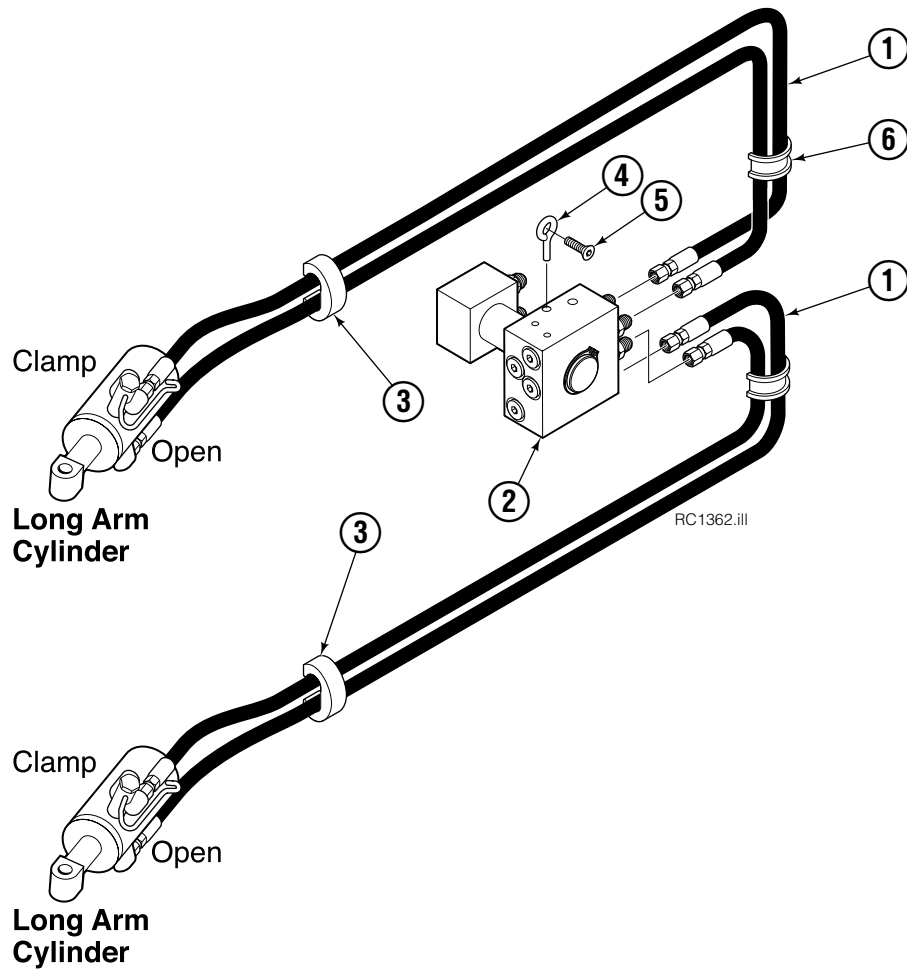

● Compatible with water glycol based hydraulic fluids.

Check Valve

REF	QTY	PART NO.	DESCRIPTION
		670549	Check Valve Assembly
1	2	609453	Fitting, 10
2	2	670552	Spring
3	2	670551	Guide
4	2	7020	Ball
5	2	602580	Fitting, 8
6	2	673989	Spring
7	1	670550	Body
8	1	670553	Spool

Common Components

RC0126.iii

90F			
REF	QTY	PART NO.	DESCRIPTION
		206686	Components Group
1	8	660200	Shim
2	24	768809	Capscrew, M8 x 16-8.8
3	8	206589	Retainer
4	8	680651	Pin
5	8	673385	Drive Pin
6	4	206591	Retainer
7	4	675022	Pin
8	4	681673	Spacer
9	16	673379	Shim
10	4	675086	Drive Pin

Reference: SK-5314, SK-5315.

Hosing Group Fixed Short Arm

REF	QTY	PART NO.	DESCRIPTION
		6025867	Hose Group
1	4	681286	Hose, 6500 in.
2	1	6025589	Revolving Connection ▲
3	2	673417	Segment
4	2	227962	Eye Pin
5	2	4751	Capscrew
6	2	680114	Insert

▲ See Revolving Connection page for parts breakdown.

Revolving Connection Fixed Short Arm

77F			
REF	QTY	PART NO.	DESCRIPTION
		6025589	Revolving Connection Group
1	1	6023358	Valve Body
2	3	214649	◆ Seal
3	1	6023343	Shaft
4	1	7341	◆ Retaining Ring
5	1	6023344	End Block
6	2	684587	◆ O-Ring
7	2	768798	Capscrew, M8 x 40
8	6	604511	Fitting, 6-6
9	4	604510	Fitting, 6-6
10	1	3138	◆ Retaining Ring