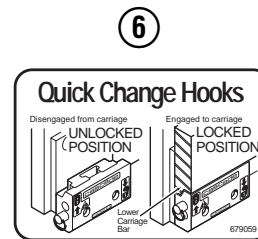

OR

Write: Cascade Corporation, P.O. Box 20187, Portland, OR 97220

Internet: www.cascorp.com

Safety Decals

RC0636.ill

Roll Clamp Safety Decals			
REF	QTY	PART NO.	DESCRIPTION
1	6	665595	No Hand Hold Decal
2	3	660269	Short Arm Rotation Position Decal
3	4	656038	Caution Decal
4	4	679150	No Step Decal
5	4	665677	Trapped Pressure Decal
6	1	679059	Quick-Change Hook Decal