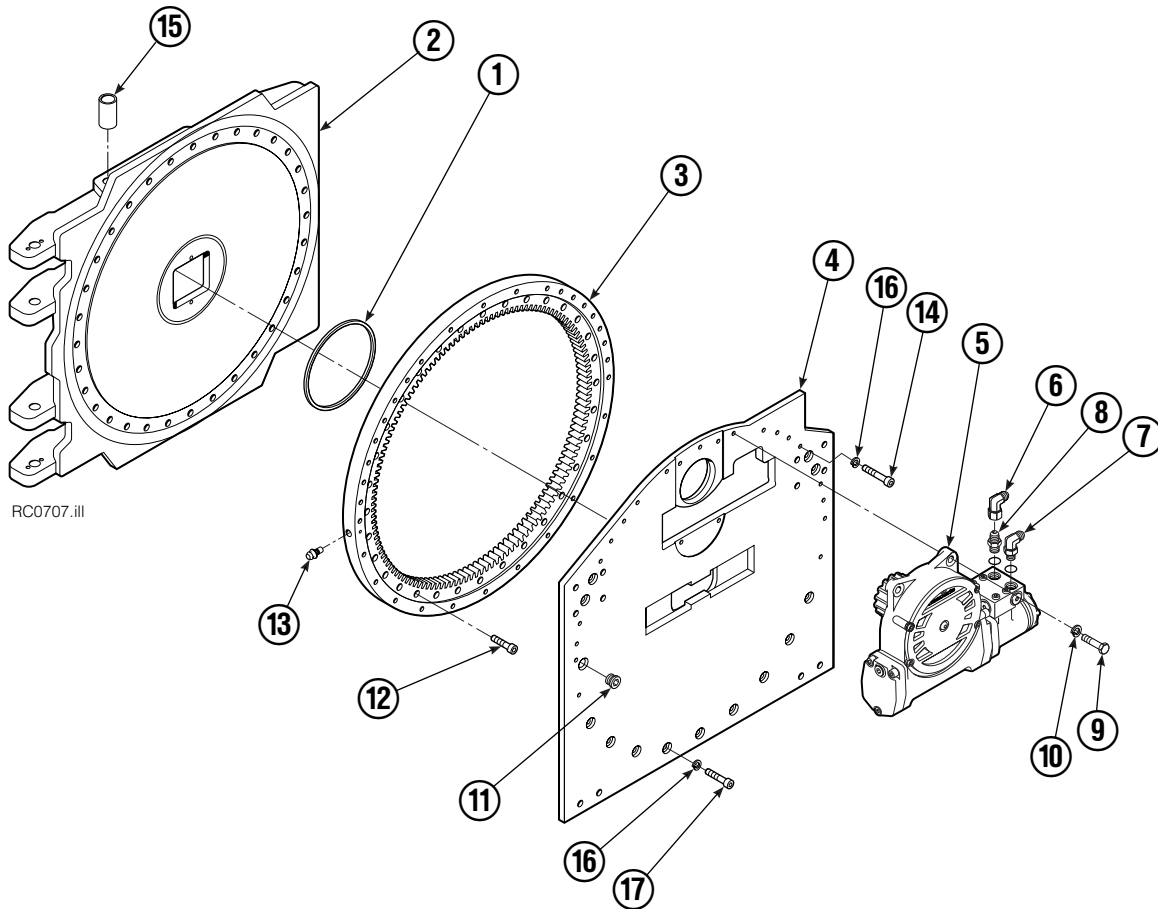

OR

Write: Cascade Corporation, P.O. Box 20187, Portland, OR 97220

Internet: www.cascorp.com

Safety Decals

RC0636.ill

Roll Clamp Safety Decals			
REF	QTY	PART NO.	DESCRIPTION
1	6	665595	No Hand Hold Decal
2	3	660269	Short Arm Rotation Position Decal
3	4	656038	Caution Decal
4	4	679150	No Step Decal
5	4	665677	Trapped Pressure Decal
6	1	679059	Quick-Change Hook Decal

Frame Group

RC0707.iii

90F			
REF	QTY	PART NO.	DESCRIPTION
		223034	Frame Group
1	1	670931	Seal
2	1	223050	Faceplate
3	1	214481	Bearing Assembly
4	1	214484	Baseplate
5	1	795492	Drive Group ▲
6	1	605761	Fitting, 8-8
7	1	601250	Fitting, 8-8
8	1	601377	Fitting, 8-8
9	4	763021	Capscrew, M12 x 30
10	4	6290	Lockwasher, 1/2
11	1	664071	Plug
12	32	753221	Capscrew, M12 x 50
13	1	7401	Grease Fitting
14	19	213633	Capscrew, M12 x 55
15	8	675007	Bushing
16	32	681473	Washer, M12
17	13	206174	Capscrew, M12 x 45

● Quantity as required.

■ See Drive Motor page for parts breakdown.

▲ See Check Valve page for parts breakdown.

Drive Motor

REF	QTY	PART NO.	DESCRIPTION
		206392	Drive Motor
1	1	675478	Shaft
2	1	675477	Drive
3	1	675479	Spacer Plate
4	1	675480	■ Gerotor Set (101-1768-007)
4	1	685075	■ Gerotor Set (101-1768-009)
5	1	675482	End Cap
6	1	206405	● Service Kit
7	1	685089	■ Flange (101-1768-007)
7	1	685090	■ Flange (101-1768-009)