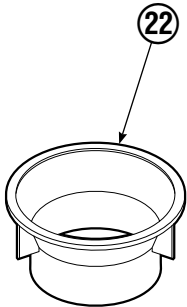

Reference: SK-5314, SK-5315.

Hosing Group Fixed Short Arm

REF	QTY	PART NO.	DESCRIPTION
		6025867	Hose Group
1	4	681286	Hose, 6500 in.
2	1	6025589	Revolving Connection ▲
3	2	673417	Segment
4	2	227962	Eye Pin
5	2	4751	Capscrew
6	2	680114	Insert

▲ See Revolving Connection page for parts breakdown.

Revolving Connection Fixed Short Arm

77F			
REF	QTY	PART NO.	DESCRIPTION
		6025589	Revolving Connection Group
1	1	6023358	Valve Body
2	3	214649	◆ Seal
3	1	6023343	Shaft
4	1	7341	◆ Retaining Ring
5	1	6023344	End Block
6	2	684587	◆ O-Ring
7	2	768798	Capscrew, M8 x 40
8	6	604511	Fitting, 6-6
9	4	604510	Fitting, 6-6
10	1	3138	◆ Retaining Ring

◆ Included in Service Kit 6026296.

Long Arm Cylinder

REF	QTY	PART NO.	DESCRIPTION
		580171	Cylinder Assembly
1	1	674843	Bearing
2	1	560997	Nut
3	1	660769	◆ Bearing
4	1	662462	◆ Seal
5	2	638295	◆ Back-Up Ring
6	2	604511	Fitting, 6-6
7	1	556852	Fitting, 4
8	1	557212	Check Valve
9	1	2801	◆ O-Ring
10	1	583977	◆ Back-Up Ring
11	1	554598	◆ Seal
12	1	628047	◆ Wiper
13	1	557405	Rod
14	1	555724	Retainer
15	1	557389	Piston
16	1	2722	◆ O-Ring
17	1	558353	Shell
18	1	667516	Check Valve Service Kit
19	1	—	Spacer
20	1	—	Spacer
21	2	675006	Bearing
22	1	669243	Seal Loader
		555725	Service Kit

◆ Included in Service Kit 555725.

Reference: S-5320, S-5321.

Link

REF	QTY	PART NO.	DESCRIPTION
1	2	675098	Link

Short Arm

RC0217.ill

90F			
REF	QTY	PART NO.	DESCRIPTION
		674948	Contact Pad Group ▲
1	1	206675	Short Arm
2	2	674994	Link
3	2	682978	Clevis Pin
4	2	6525	Cotter Pin
5	2	674993	Pin
6	1	674962	Contact Pad
7	2	689900	Plug
8	1	676810	Arm Tip Repair Kit