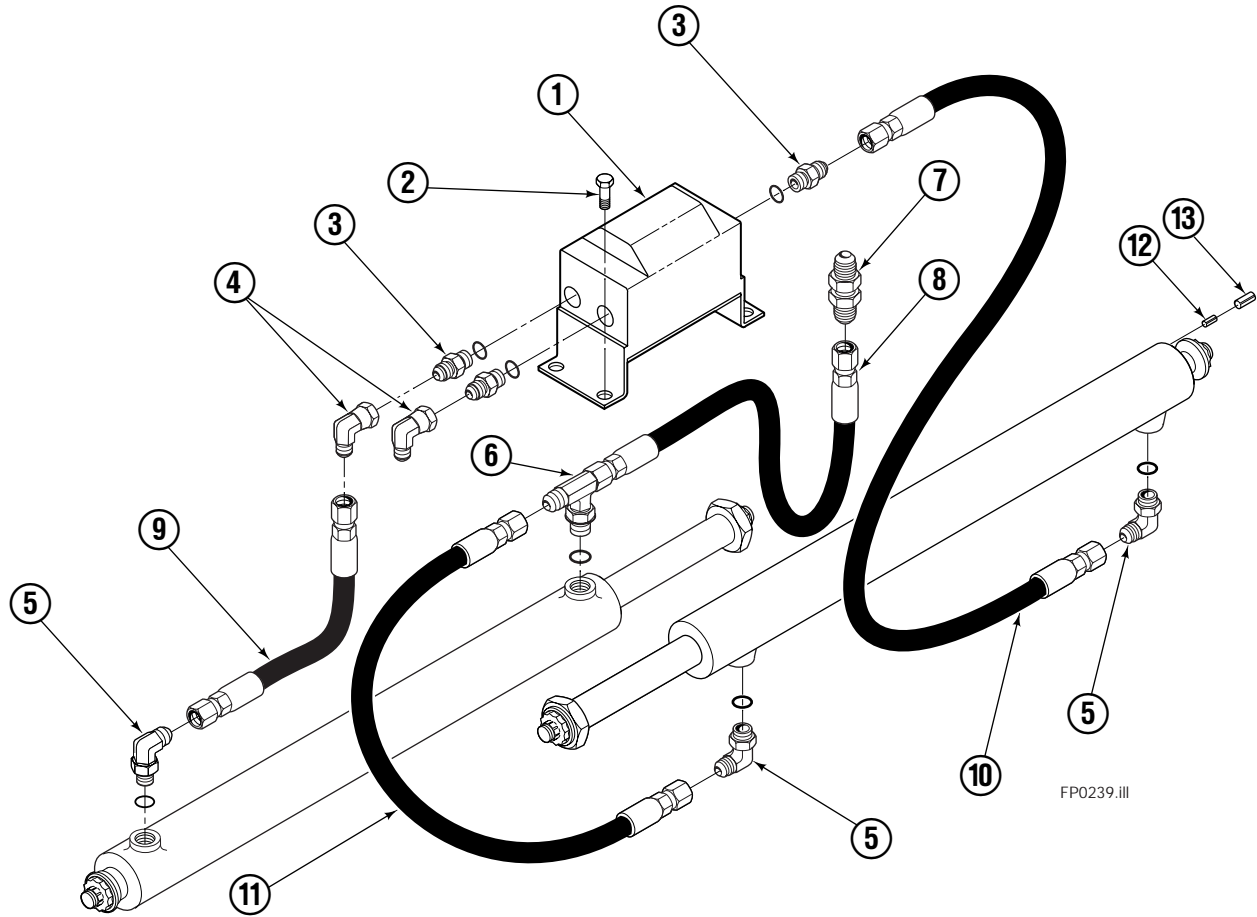

# Frame Group

FP0196.ill

REF	QTY	PART NO.	DESCRIPTION
		393370	Frame Group, 54 in. (Items 1 & 2)
		214507	Retainer Group (Items 3 & 4)
1	1	394208	Frame
2	2	394224	Shaft
3	4	826150	End Cover Plate
4	8	4751	Capscrew

# Hydraulic Valve Group

FP0239.III

55C			
REF	QTY	PART NO.	DESCRIPTION
		394229	Hydraulic Valve Group
1	1	383524	Flow Divider
2	4	3599	Capscrew
3	3	2308	Fitting
4	2	2680	Fitting, 6-6
5	3	601676	Fitting - 90, 6-6
6	1	611311	Fitting - Tee, 6-6
7	1	2375	Fitting, 6-6
8	1	372708	Hose, 11"
9	1	202115	Hose, 30"
10	1	209522	Hose, 37"
11	1	382784	Hose
12	2	7861	Roll Pin
13	2	7962	Roll Pin

# Cylinder

55C			
REF	QTY	PART NO.	DESCRIPTION
		394226	Cylinder Assembly
1	2	■ 6510	Cotter Pin
2	2	■ 667624	Nut Retainer
3	2	■ 667625	Nut
4	1	394227	Shell
5		-----	Spacer
6	1	558200	Piston
7	1	X 2716	O-Ring
8	1	X 662452	Seal
9	1	X 2785	O-Ring
10	1	X 615128	Back-Up Ring
11	1	563906	Retainer
12	1	X 662448	Seal
13	1	X 638243	Nylon Ring
14	1	X 636853	Wiper
15	1	667623	Nut
16	1	394228	Rod
17	1	667626	Washer
18	1	X 671051	Seal Loader, Retainer
19	1	X 671047	Seal Loader, Piston
		668021	Service Kit