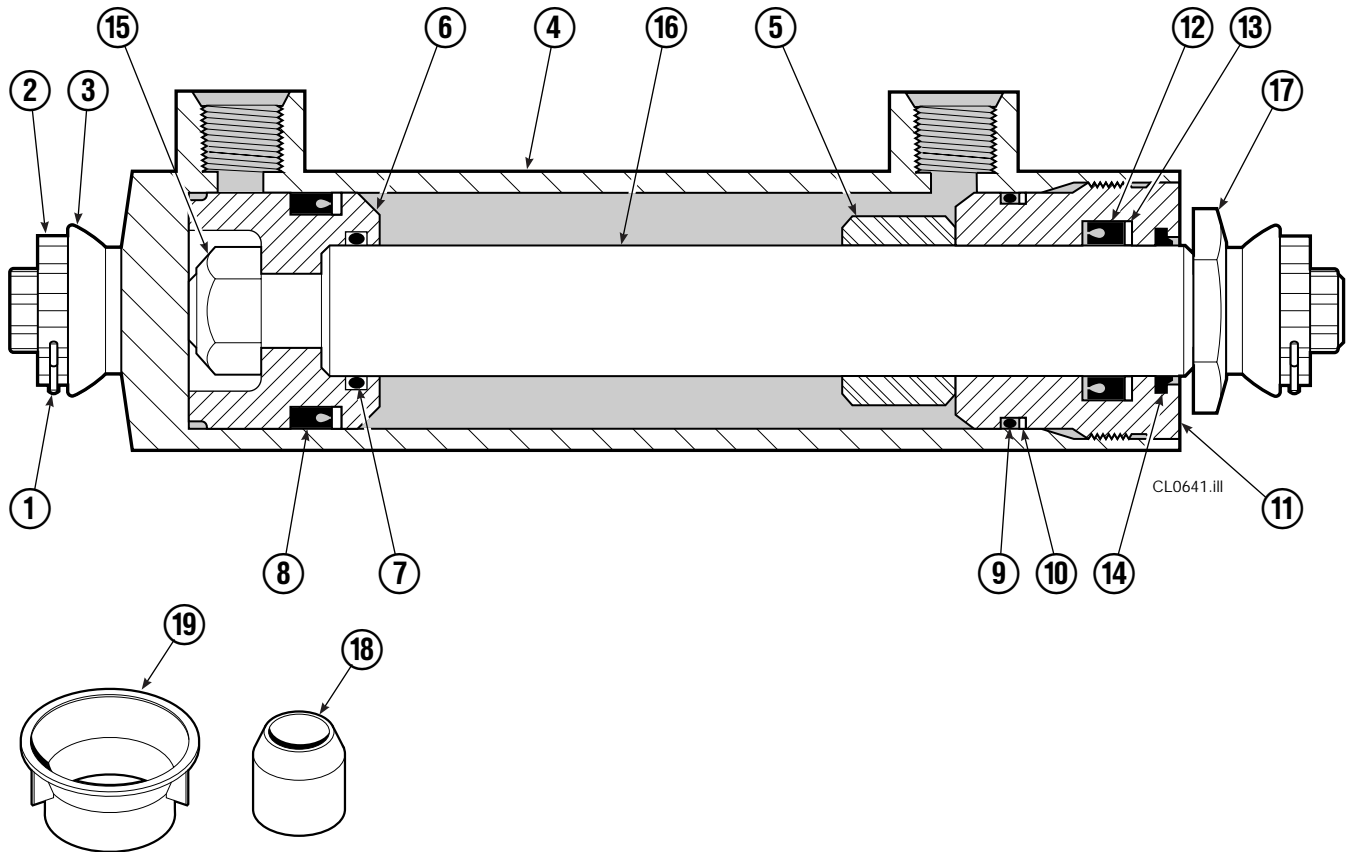

# Hydraulic Valve Group

FP0239.III

55C			
REF	QTY	PART NO.	DESCRIPTION
		394229	Hydraulic Valve Group
1	1	383524	Flow Divider
2	4	3599	Capscrew
3	3	2308	Fitting
4	2	2680	Fitting, 6-6
5	3	601676	Fitting - 90, 6-6
6	1	611311	Fitting - Tee, 6-6
7	1	2375	Fitting, 6-6
8	1	372708	Hose, 11"
9	1	202115	Hose, 30"
10	1	209522	Hose, 37"
11	1	382784	Hose
12	2	7861	Roll Pin
13	2	7962	Roll Pin

# Cylinder

55C			
REF	QTY	PART NO.	DESCRIPTION
		394226	Cylinder Assembly
1	2	■ 6510	Cotter Pin
2	2	■ 667624	Nut Retainer
3	2	■ 667625	Nut
4	1	394227	Shell
5		-----	Spacer
6	1	558200	Piston
7	1	X 2716	O-Ring
8	1	X 662452	Seal
9	1	X 2785	O-Ring
10	1	X 615128	Back-Up Ring
11	1	563906	Retainer
12	1	X 662448	Seal
13	1	X 638243	Nylon Ring
14	1	X 636853	Wiper
15	1	667623	Nut
16	1	394228	Rod
17	1	667626	Washer
18	1	X 671051	Seal Loader, Retainer
19	1	X 671047	Seal Loader, Piston
		668021	Service Kit