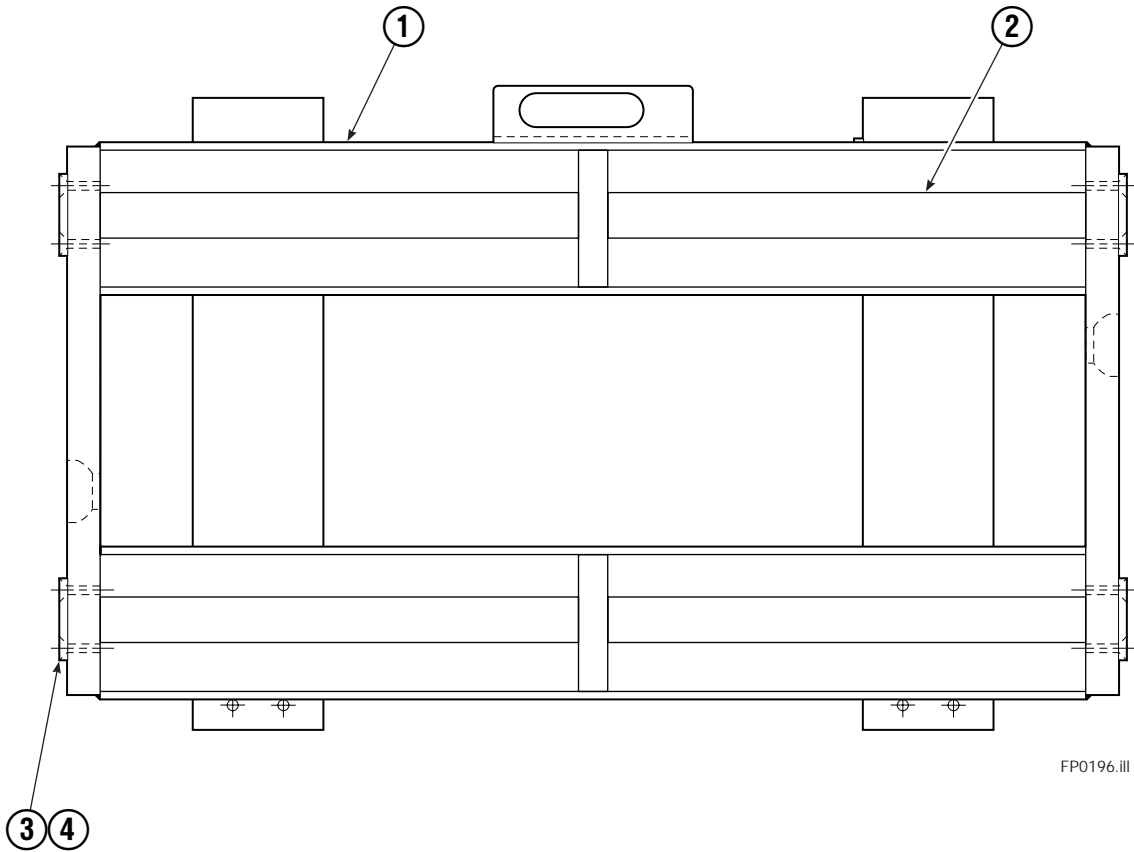

# Frame Group

FP0196.ill

REF	QTY	PART NO.	DESCRIPTION
		393370	Frame Group, 54 in. (Items 1 & 2)
		214507	Retainer Group (Items 3 & 4)
1	1	394208	Frame
2	2	394224	Shaft
3	4	826150	End Cover Plate
4	8	4751	Capscrew