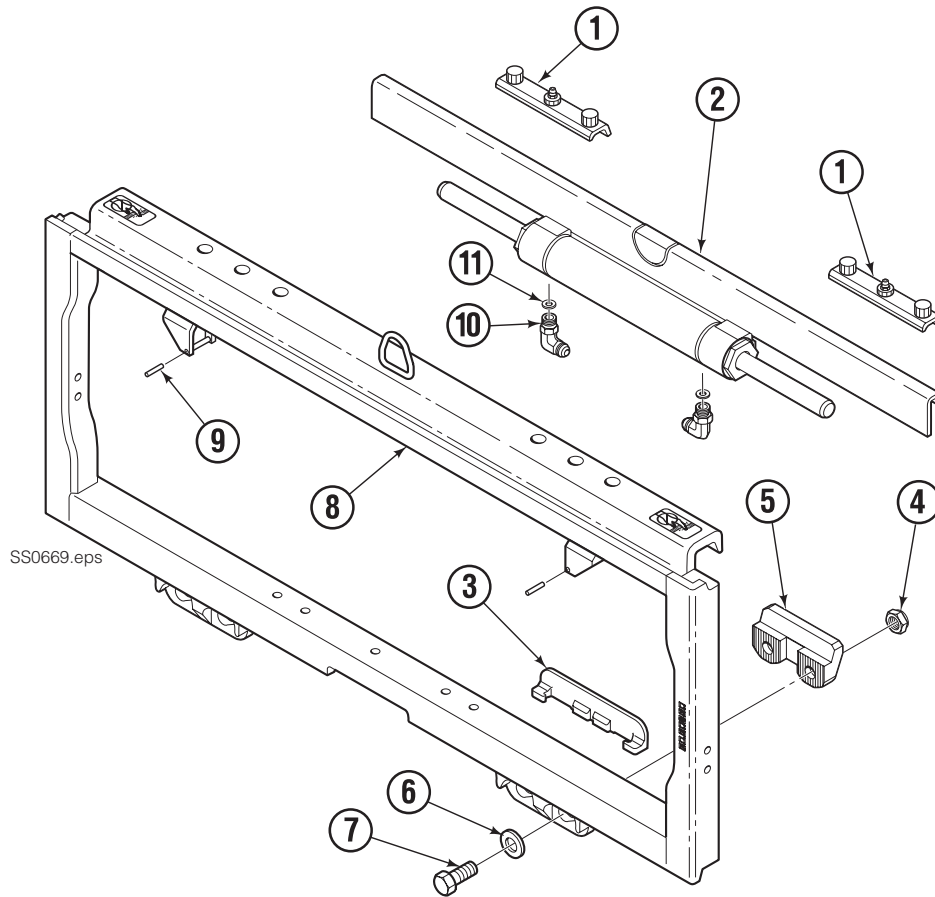

OR

Write: Cascade Corporation, P.O. Box 20187, Portland, OR 97220

Internet: www.cascorp.com

Recommended Spare Parts

F-Series Sideshifter				
PART NUMBER	DESCRIPTION	UNITS SERVICED		
		1-5	6-19	20-50
	BASE UNIT and MOUNTING			
228782	Upper Bearing	8	16	32
6000719	Lower Bearing	6	12	24
■	Lower Hook	0	2	4
■	Capscrew	0	4	8
■	Nut	0	4	8
667225	Washer	0	4	8
	CYLINDER			
■	Cylinder Assembly	0	0	1
219868	Cylinder Service Kit	1	2	4

55F							
REF	QTY	PART NO.	DESCRIPTION	REF	QTY	PART NO.	DESCRIPTION
1	2	228782	Upper Bearing	7	4	639121	◆ Capscrew. 5/8 x 1.50 (or)
2	1	6025685	Cylinder ▲		4	752903	◆ Capscrew, M16 x 45
3	2	6000719	Lower Bearing	8	1	6026223	Frame ●
4	4	553857	◆ Nut, 5/8 (or)	9	2	7890	Roll Pin
	4	678990	◆ Nut, M16	10	2	601676	■ Fitting, 6-6
5	2	204186	◆ Lower Hook	11	2	221733	▼ Restrictor Washer
6	4	667225	◆ Washer				